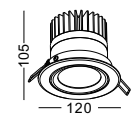

surface customizable

white paint similar to RAL9003

concrete grey paint similar to RAL7037

code **LDC335**
casing aluminum / black painting
lamping COB 6W / Ra>90 /500LM
Beam 15/24/88/60 degree
2700K/3000K/4000K/6000K
installation IP65

cut-out dia 80mm