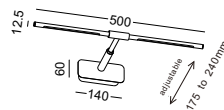

code **LWA505-WT**

casing aluminum / white painting

lamping LED 4W / Ra>80 / 400lm

Beam acrylic diffuser

2700K/**3000K**/4000K/6000K

installation IP20

height adjustable from 175mm to 240mm