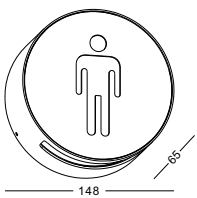

code **LWA485-BK**
casing aluminum / black painting
lamping SMD 6W / Ra>80 / 600LM
Beam 2700K/3000K/4000K/6000K
installation IP65
surface customizable concrete grey paint similar to RAL7037