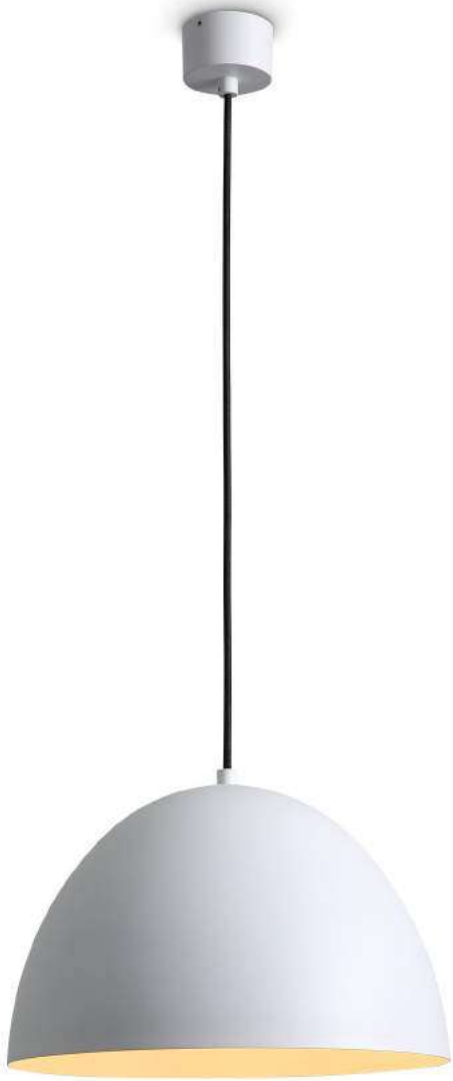

code **LPL317-WT**
casing Steel
finishing outer/white painting
inner/ white painting
lamping E27 Socket
installation ceiling surface mount
black fabric cable 1M long customizable
☐ Ⓢ Ⓢ IP20 ▲ 1.13kg

code **LPL317-BK**
casing Steel
finishing outer/black painting
inner/ white painting
lamping E27 Socket
installation ceiling surface mount
black fabric cable 1M long customizable
☐ Ⓢ Ⓢ IP20 ▲ 1.13kg