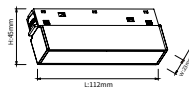

code **LSP721**
casing aluminum / black painting
lamping Osram SMD 6W / Ra>90 /480LM
Beam 120 degree /
3000K/4000K/6000K
Lamp size :L112*W23*H45mm