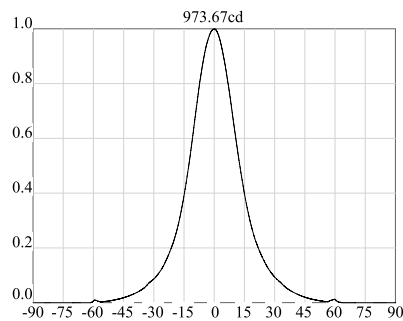

surface customizable

concrete grey paint similar to RAL7037

Equal to 5 inch

code **LBL275-BK / LBL275-WT**

casing aluminum / black / white painting

lampping CREE COB 1507 / 12W

CRI Ra>90

Lumens 930 lm (lamp output/3000K)

Beam 50 degree / check photometrics

lamp color 2700K / **3000K** / 5000K

installation

test condition: ta 25 degree / 3000K