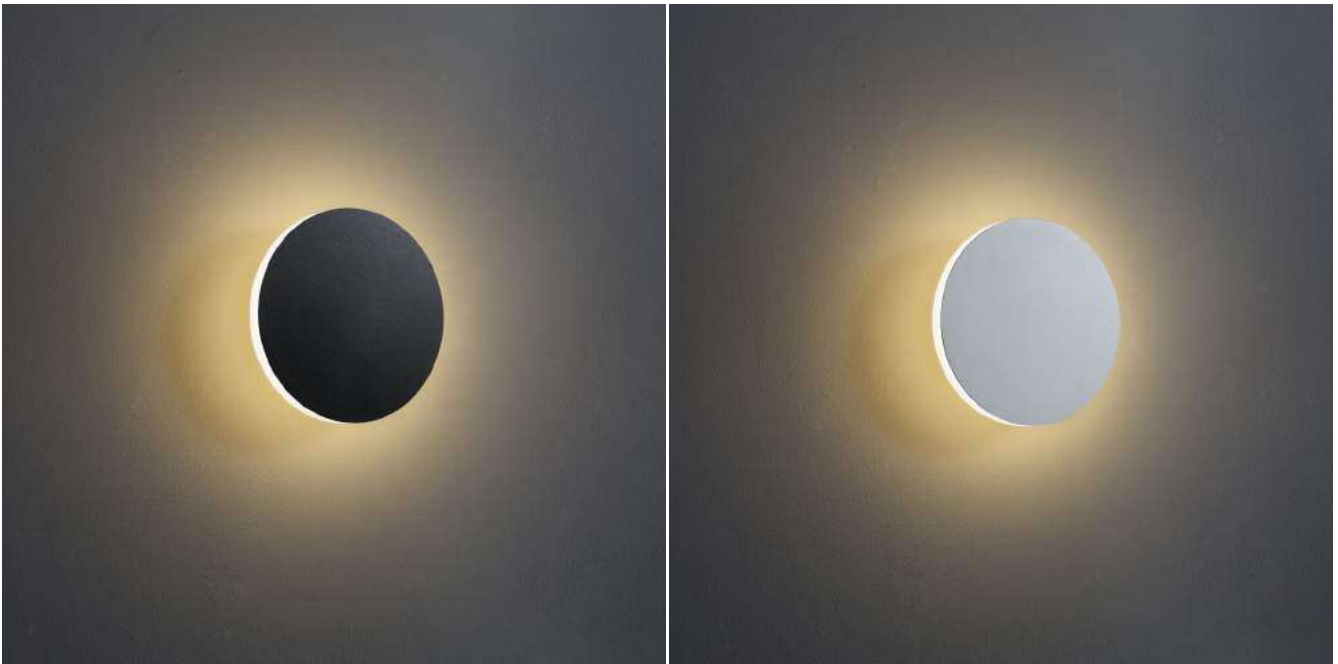

code **LWA228A-BK**

casing Steel cover / black paint

lampping LED 4W / Ra>80 / 400LM

Beam acrylic diffuser

2700K/3000K/4000K/6000K

installation IP20

cover customizable aluminum cover in any color

consult with our sale manager stainless steel nickle/gold cover

other material other color

code **LWA228A-WT**

casing Steel cover / white paint

lampping LED 4W / Ra>80 / 400LM

Beam acrylic diffuser

2700K/3000K/4000K/6000K

installation IP20

cover customizable aluminum cover in any color

consult with our sale manager stainless steel nickle/gold cover

other material other color