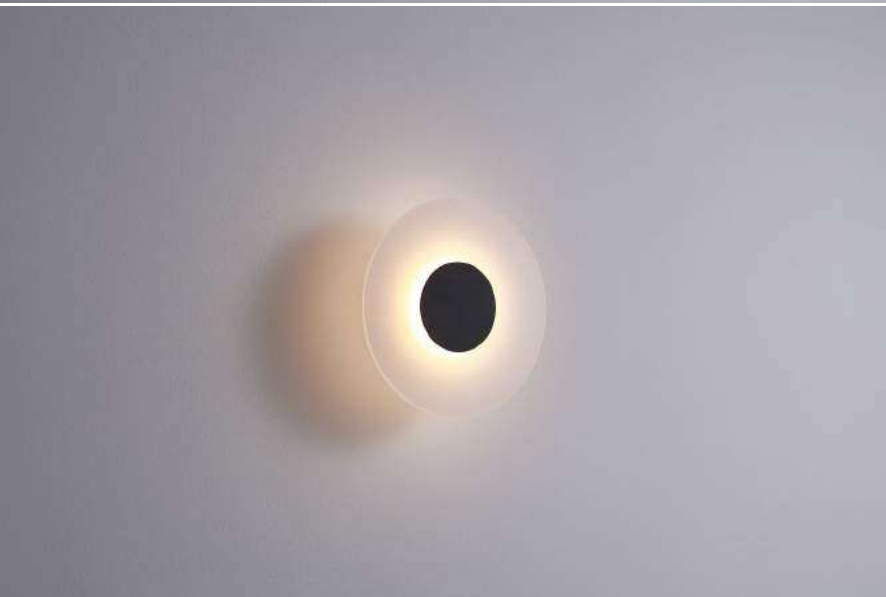

code **LWA435-BK**
casing aluminum / black painting
lamping LED 6W / Ra>80 / 600lm
Beam acrylic diffuser
2700K/**3000K**/4000K/6000K
installation IP65