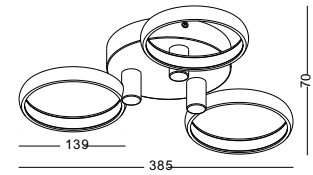

code **LBL 139-BK**
casing aluminum / black painting
lamping LED 18W / Ra>80 / 1800LM
Beam 2700K/3000K/4000K/6000K
installation IP20