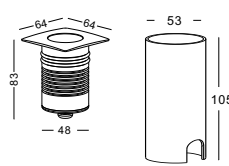

code **ODL049A-IN220**
casing all in brass / polished
lamping COB 5W / Ra>90 / 430LM
Beam 10 / 20 / 30 degree /
2700K/3000K/4000K/6000K
input voltage 100-240V
installation IP67

code **ODL049A-IN12**
input voltage 12/24V
installation IP67

installation guide