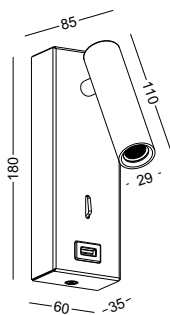

SURFACE MOUNT
LED READING LIGHT
WITH USB CHARGER

code **LWA539-BK**
casing steel+aluminum / black painting
lamping LED 3W / Ra>80 / 120LM
Beam 30 degree
2700K/**3000K**/4000K/6000K
installation IP20
Supplied with a 5V/2.1A USB charge port

code **LWA539-WT**
casing steel+aluminum / white painting
lamping LED 3W / Ra>80 / 120LM
Beam 30 degree
2700K/**3000K**/4000K/6000K
installation IP20
Supplied with a 5V/2.1A USB charge port