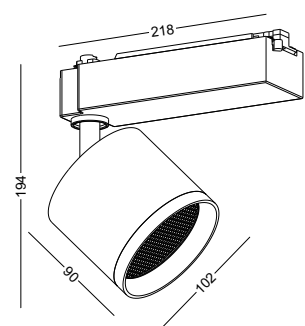

code LSP196
casing aluminum
finishing black paint+anodized gold
lamping COB 24W
Lumens 1900LM
CRI Ra>90
Beam 10 / 20 / 30 degree
lamp color 2700K/3000K/4000K/6000K
Input AC220-240V
installation single circuit/3 line track

Net Weight 1.25kg

lens available