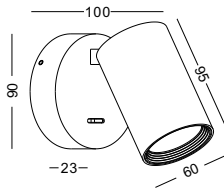

code **LWA331-WT**

white paint
similar to RAL9003

code **LWA331-GD**

anodized gold
brushed circular

code **LWA331-SL**

anodized silver
brushed circular

code **LWA331-BK**

black paint
equal to RAL9011

casing aluminum

finishing black/white painting
anodized gold/silver

lampping CREE COB 1304 3W

Lumens 240LM

CRI Ra>90

Beam 23 degree/with frosted cover

lamp color 2700K/3000K/4000K/6000K

Input AC220-240V

installation surface mount

▲ Net Weight 0.5kg