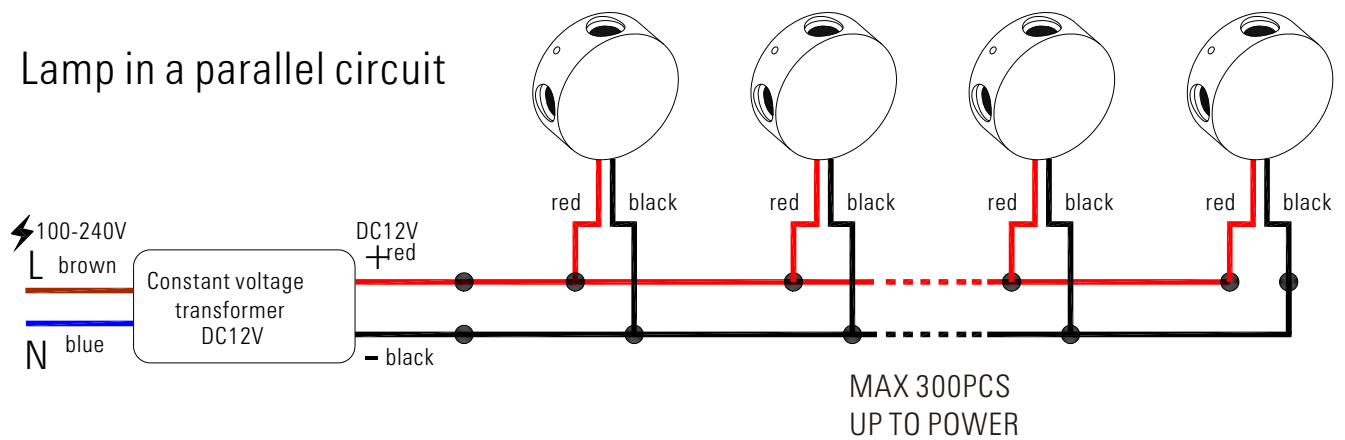

Lamp in a parallel circuit