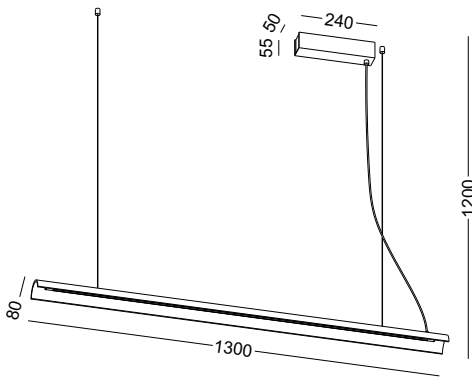

code **LPL372-BK**
casing aluminum / black painting
lamping LED 17W
/ Ra>80 / 1700LM
Beam 2700K/~~3000K~~/4000K/6000K
installation IP20

code **LPL372-WT**
casing aluminum / white painting