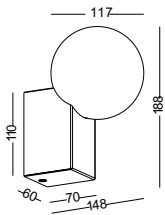

code **LWA500-BK**
casing stainless steel / black painting
lamping LED 6W / Ra>90 / 500LM
Beam Acrylic diffuser
2700K/**3000K**/4000K/6000K
installation IP65