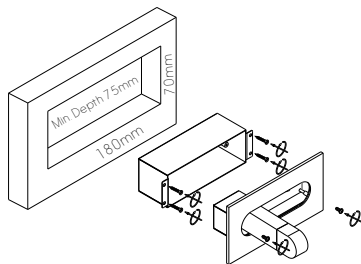

code **LWA323-WT**
casing aluminum
finishing white painting
lamping CREE XPE 1X3W
Lumens 120LM
CRI Ra>80
Beam 30 degree
lamp color 2700K/**3000K**/4000K/6000K
Input AC220-240V
installation Recessed wall mount
cut-off 180x70x75mm
check manul below

code **LWA323-BK**
casing aluminum
finishing black painting
lamping CREE XPE 1X3W
Lumens 120LM
CRI Ra>80
Beam 30 degree
lamp color 2700K/**3000K**/4000K/6000K
Input AC220-240V
installation Recessed wall mount
cut-off 180x70x75mm
check manul below

▲ Net Weight 1.07kg

▲ Net Weight 1.07kg