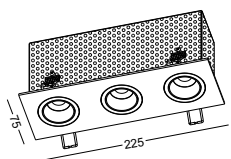

LDC453

aluminum / white painting / black plated shield
COB 3x7W / Ra>90 / 1680lm / 24 degree / 3000K

Cut-out 210x60mm