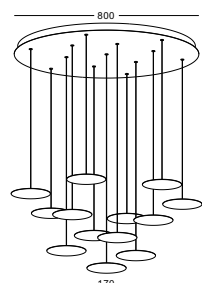

code **LPL242**
casing steel sheet / white paint
lamping LED 13X6W / Ra>80 / 7800LM
Beam indirect light /
2700K/3000K/4000K/6000K
installation IP20

DALI / 0/1-10V / TRIAC
dimming driver customizable

surface
customizable

- anodized black sandblasted
- concrete grey paint similar to RAL7037