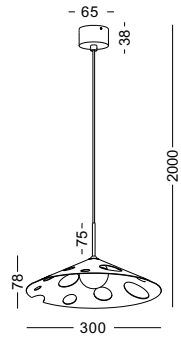

LED PENDANT MEASUREMENTS

LPL414