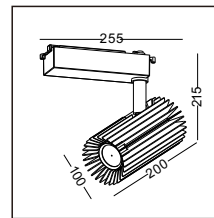

code LSP190-SL
casing aluminum
finishing anodized silver
lamping CREE COB 1512
20 Watt
Lumens 1600LM
CRI Ra>90
Beam 10 / 20 / 30
lamp color 2700K/3000K/4000K/6000K
Input AC220-240V
installation single circuit/3 line track

▲ Net Weight 1.26kg

lens available

surface customizable
concrete grey paint similar to RAL7037
anodized gold sandblasted

code LSP190-BK
casing aluminum
finishing anodized black
lamping CREE COB 1512
20 Watt
Lumens 1600LM
CRI Ra>90
Beam 10 / 20 / 30
lamp color 2700K/3000K/4000K/6000K
Input AC220-240V
installation single circuit/3 line track

▲ Net Weight 1.26kg

lens available

surface customizable
concrete grey paint similar to RAL7037
anodized gold sandblasted

code LSP190-WT
casing aluminum
finishing white coated
lamping CREE COB 1512
20 Watt
Lumens 1600LM
CRI Ra>90
Beam 10 / 20 / 30
lamp color 2700K/3000K/4000K/6000K
Input AC220-240V
installation single circuit/3 line track

▲ Net Weight 1.26kg

lens available

surface customizable
concrete grey paint similar to RAL7037
anodized gold sandblasted