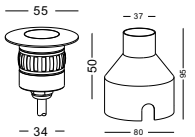

code **ODL001**

aluminum cover / aluminum heat sink / aluminum installation case

casing aluminum / lamping LED 3W / Ra>80 / 120LM / Beam 15/30/45/60 degree / 2700K/3000K/4000K/6000K red / green / blue / RGB

installation **CE IP67** supplied with external 100-240V input Ip67 LED driver /check installation in next page