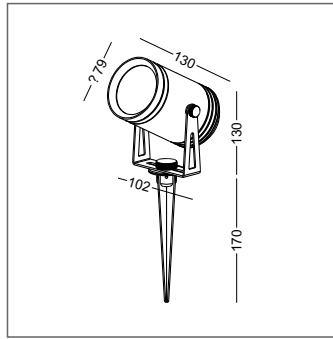

code **LSP185-IN220**
casing aluminum
finishing black painting
lamping COB 9W
Lumens 800LM
CRI Ra>90
Beam 15/24/38/60 degree
led color 2700K/3000K/4000K/6000K
Input AC100-240V
built-in power-supply
installation IP65

code **LSP185-IN12**
Input DC12/24V
built-in power-supply
installation in parallel

surface customizable
concrete grey paint similar to RAL7037