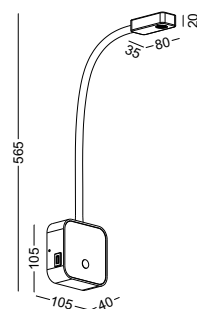

code **LWA424-WT**
casing aluminum / white painting
lamping led 3W
/ Ra>80 / 120LM
Beam 30 degree for the spot
2700K/**3000K**/4000K/6000K
installation IP20
Supplied with 2pcs 5V/1A USB charger
and touching switch on the base