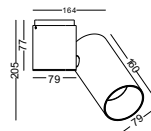

code **LSP181-GD**

casing aluminum / anodized gold

lamping COB 9W / Ra>90 / 800LM

Beam 10/23/38 degree /

2700K/3000K/4000K/6000K

installation IP20

TRIAC dimming driver customizable

Check photometric on page001

surface customizable

black paint equal to RAL9011

concrete grey paint similar to RAL7037