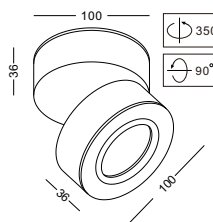

code **LSP706-WT**
casing aluminium / white painting
lamping COB 12W / Ra>90 / 900lm
Beam 24 degree /
2700K/**3000K**/4000K/6000K
installation IP20