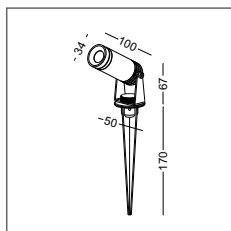

OUTDOOR SPOT LIGHT WITH SPIKE

surface
customizable

■ concrete grey paint
similar to RAL7037

code **LSP183-IN220**
casing aluminum
finishing black painting
lamping LED 3W
Lumens 120LM
CRI Ra>80
Beam 10/20/30 degree
led color 2700K/3000K/4000K/6000K
RED / GREEN / BLUE
Input AC 100-240V
built-in power-supply
installation **CE IP65**