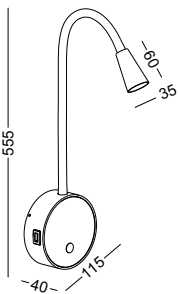

code **LWA423-WT**
casing aluminum / white painting
lamping led 3W
/ Ra>80 / 120LM
Beam 30 degree for the spot
2700K/**3000K**/4000K/6000K
installation ☒ ☒ ☒ ☒ IP20
Supplied with 2pcs 5V/1A USB charger
and touching switch on the base