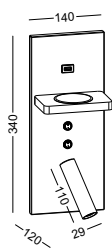

casing steel+fabric / white painting

lamping E14 / supplied with a 4W bulb

Ra>80 /320LM / **B3000K**

Wireless charging 5V / 0.1-1A

USB charging 5V / 2A

installation     IP20

wireless charging board on the top side