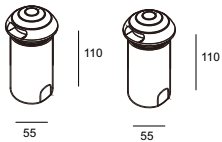

 cut-off 210x55x55mm
for the installation box

ODL007

ODL008

ODL009

ODL010

code **ODL007 / ODL008**

casing aluminum / anodized silver / lamping LED 3W / Ra>80 / 120LM / Acrylic diffuser / 2700K/**3000K**/4000K/6000K
 red / green / blue