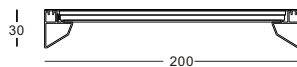

surface default

- white paint similar to RAL9003
- black paint equal to RAL9011

surface customizable

- concrete grey paint similar to RAL7037