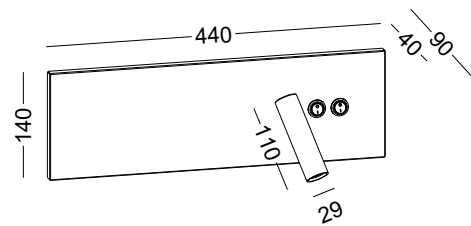

code **LWA334A-WT**
casing steel / white painting
lamping LED 3W spot+4W background light
/ Ra>80 / 120LM+400lm
Beam 30 degree for the spot
2700K/~~3000K~~/4000K/6000K
installation IP20