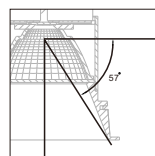

LDC989 up to 57 degree shielding angle