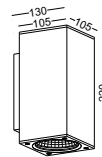

surface customizable
white paint similar to RAL9003
concrete grey paint similar to RAL7037