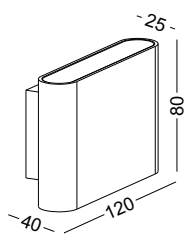

code **LWA454-WT**
casing aluminum / white painting
lamping SMD 6W / flood
/ Ra>80 / 600lm
Beam 2700K/**3000K**/4000K/6000K
installation IP65

code **LWA454-GR**
casing aluminum / grey painting

code **LWA454-BK**
casing aluminum / black painting