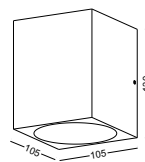

code **LWA185**
casing aluminum / anodized silver
lamping COB 10W / Ra>90 / 860LM
Beam no reflector /
2700K/3000K/4000K/6000K
installation IP20

surface customizable black paint equal to RAL9011
white paint similar to RAL9003
concrete grey paint similar to RAL7037