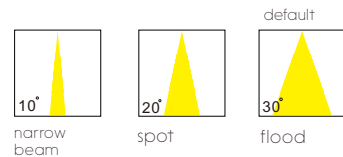

lens available