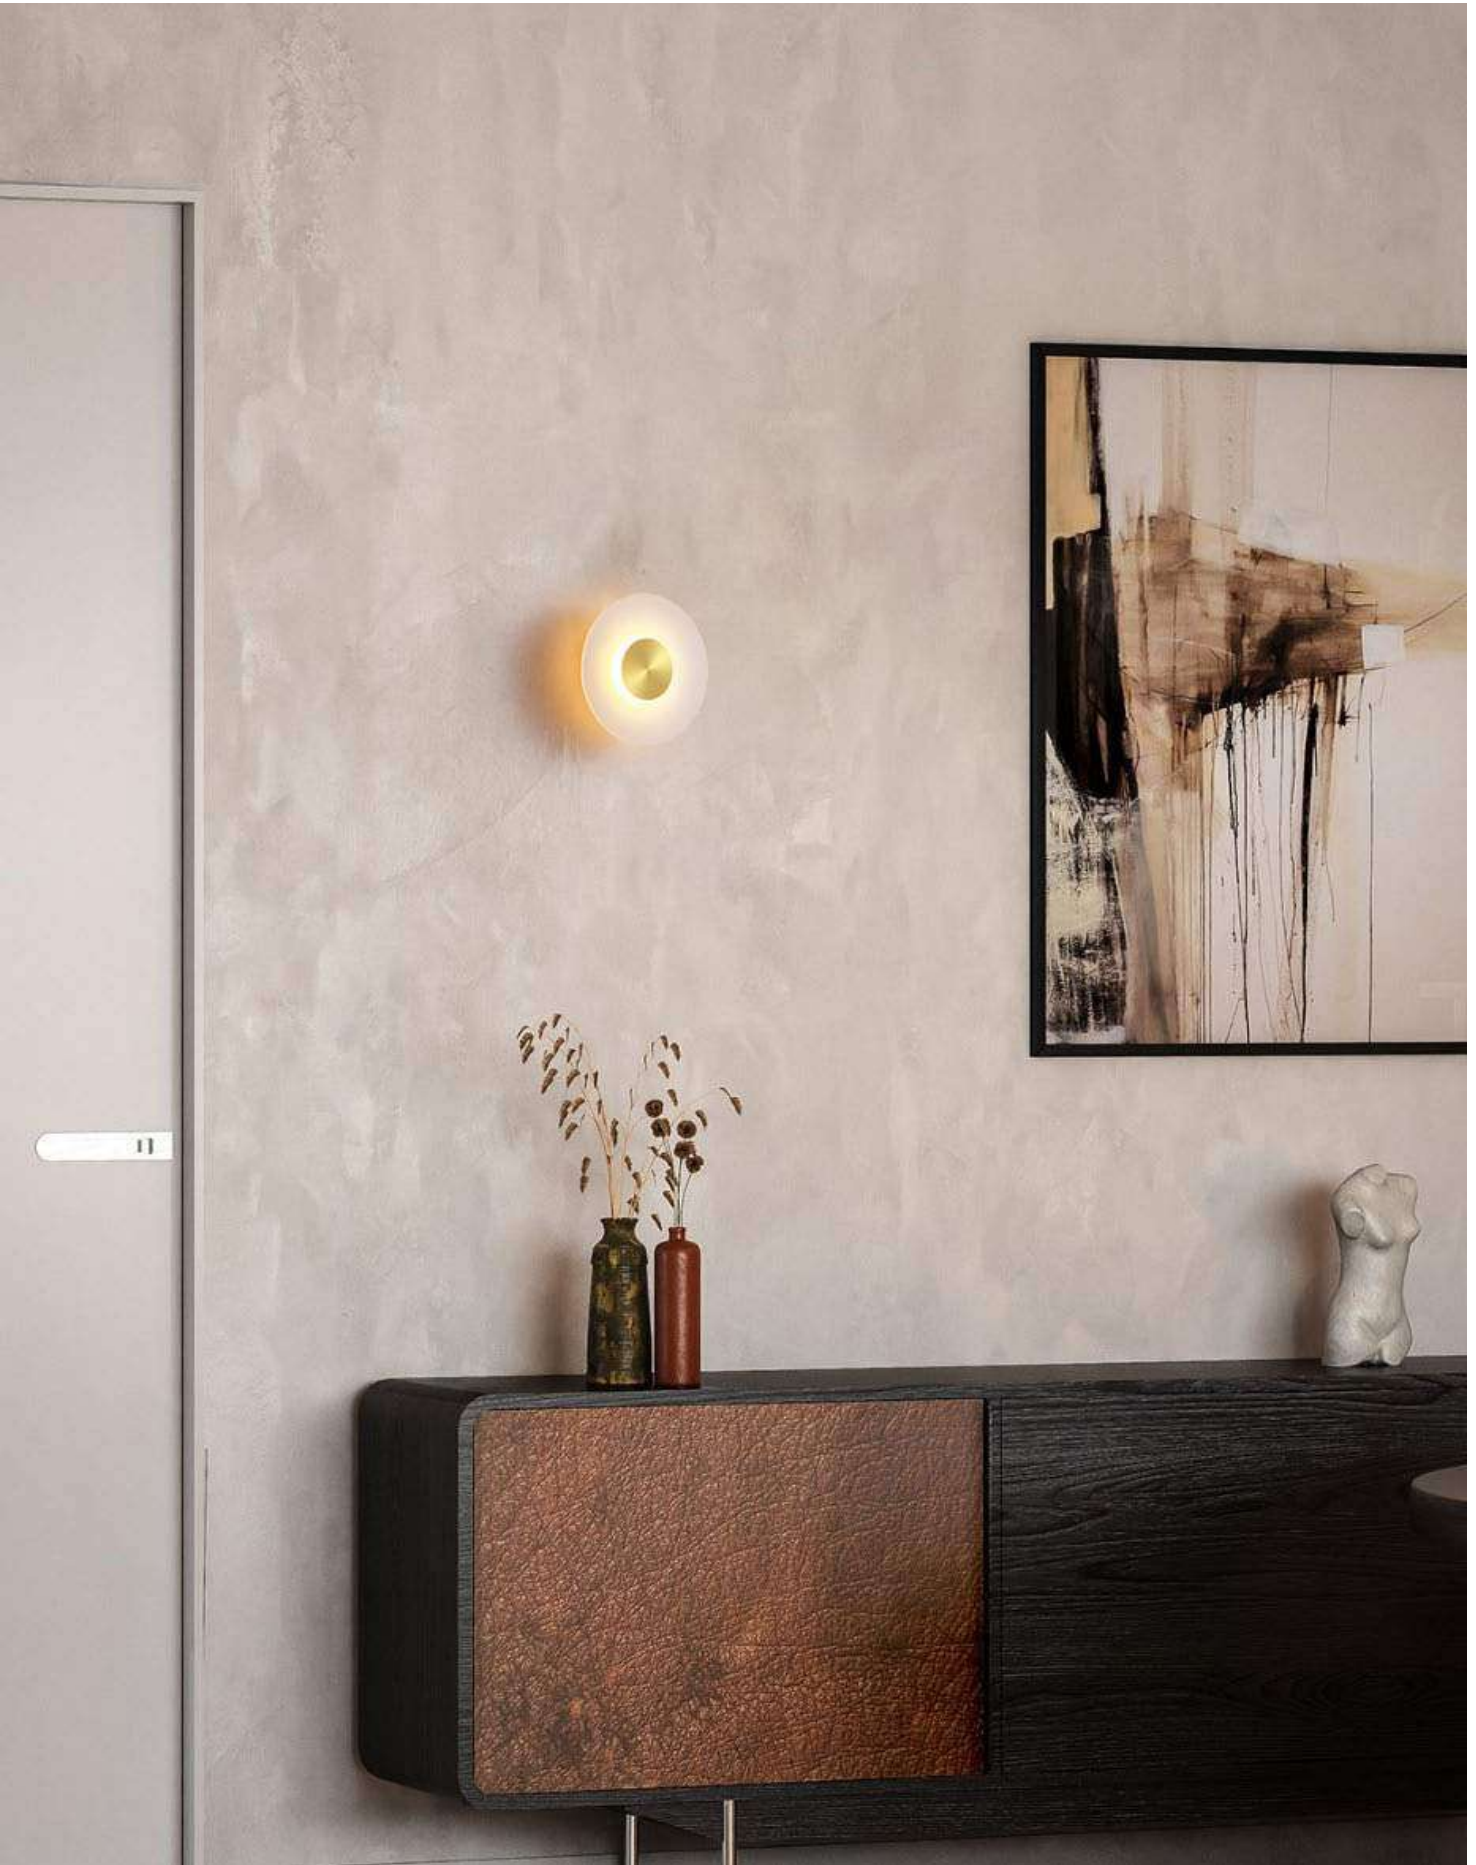

2700K/**3000K**/4000K/6000K

installation     IP65

code **LWA434-GD**
 casing aluminum / anodized gold
 lamping LED 6W / Ra>80 / 600lm
 Beam acrylic diffuser
 2700K/**3000K**/4000K/6000K
 installation IP20