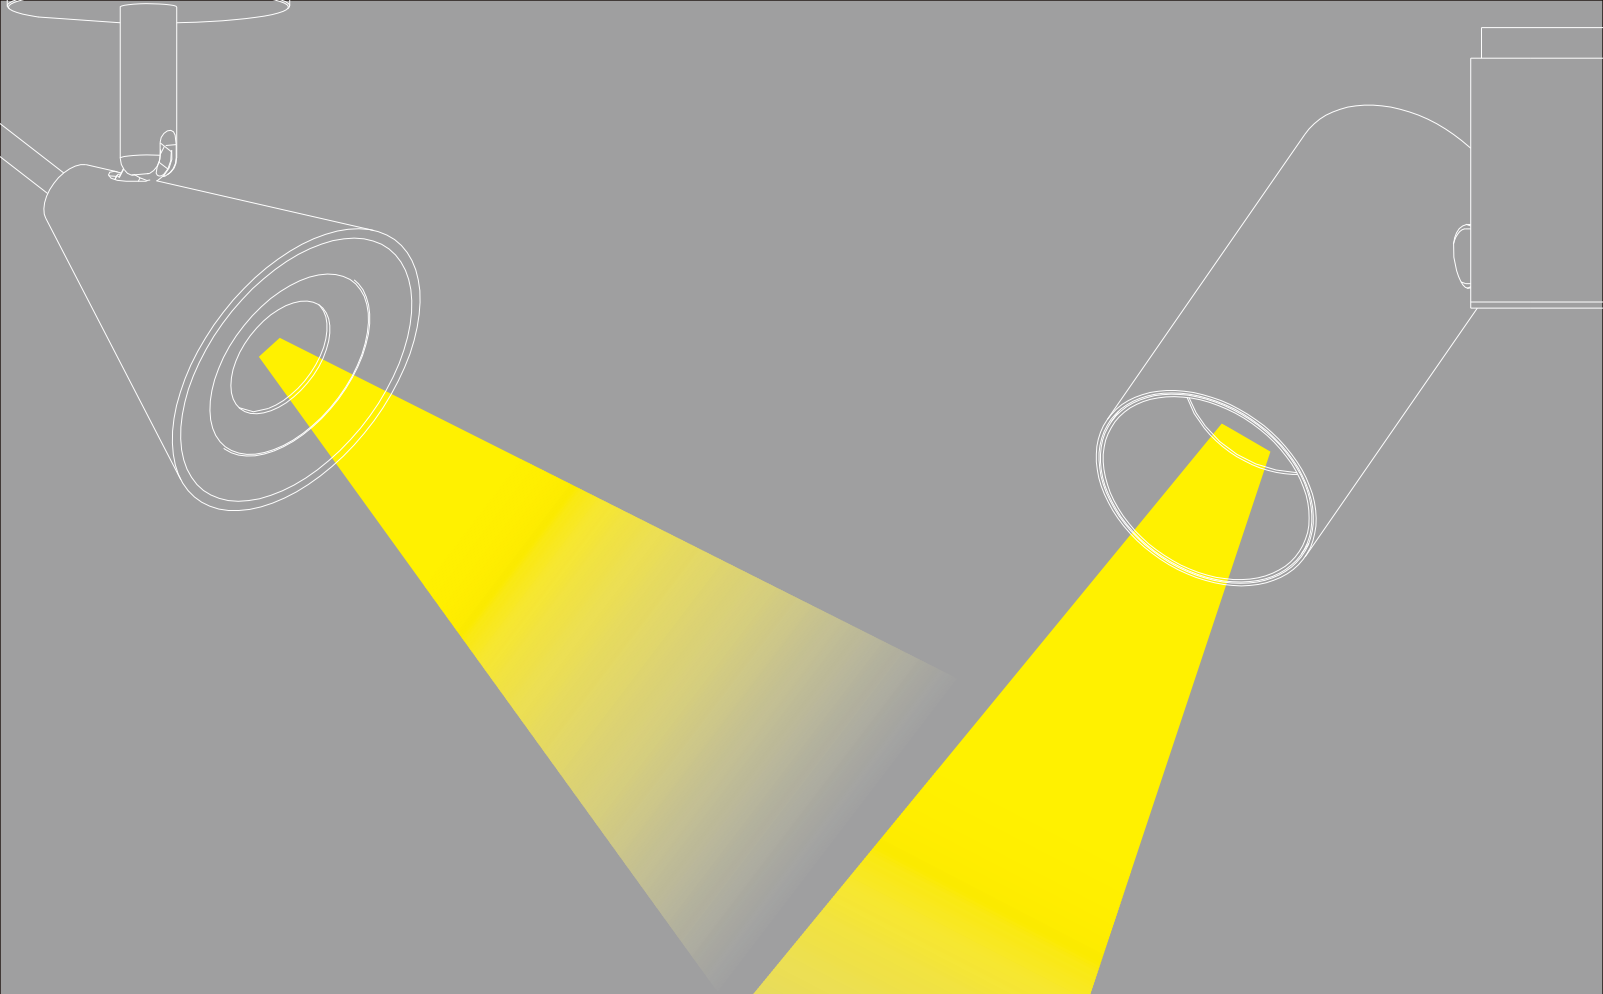

LED
SPOT
LIGHTS
SURFACE
MOUNT