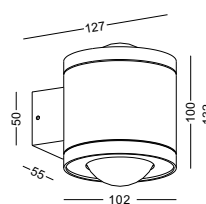

code **LWA446**
casing aluminum / black painting
lamping CREE XML 2x6W
/ Ra>80 / 800lm
Beam crystal glass lens /2000K
/color film
installation