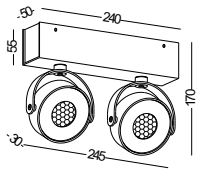

IP20

code **LBL266-BK**
casing aluminum / black painting
lamping COB 2x9W / Ra>90 / 1440lm
2700K/**3000K**/4000K/6000K
Beam 10/**20**/30 degree
with 3mm honeycomb