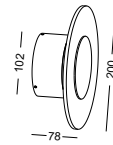

code **LWA434-BK**
casing aluminum / black painting
lamping LED 6W / Ra>80 / 600lm
Beam acrylic diffuser
2700K/**3000K**/4000K/6000K
installation