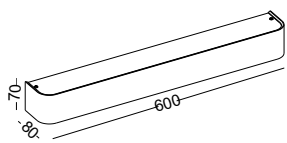

code **LWA151-SL**
casing Aluminum / anodized silver
lamping LED 20W / Ra>80 / 2000LM
Beam up and down light /
2700K/~~3000K~~/4000K/6000K
installation IP20