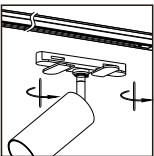

easy track installation fast and stable