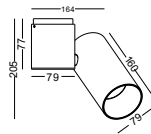

LED SPOT LIGHT SURFACE MOUNT

code **LSP181-WT**

casing aluminum / white painting

lamping COB 9W / Ra>90 / 800LM

Beam 10/23/38 degree /

2700K/3000K/4000K/6000K

installation IP20

TRIAC dimming driver customizable

Check photometric on page001

surface customizable

black paint equal to RAL9011

concrete grey paint similar to RAL7037