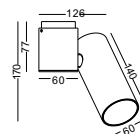

code **LSP180-WT**
casing aluminum / white painting
lamping COB 5W / Ra>90 /430LM
Beam 10/23/38 degree /
2700K/3000K/4000K/6000K
installation IP20
TRIAC dimming driver customizable
Check photometric on page001

surface customizable
black paint equal to RAL9011
concrete grey paint similar to RAL7037