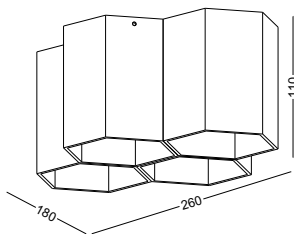

HEXAGON SERIES
Gu10 SOCKET
SURFACE
DOWNLIGHT

surface
customizable

concrete grey paint
similar to RAL7037

5W COB
GU10 LED
BULB
RECOMMENDED