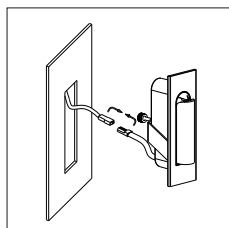

STEP 3
Fix the
metal
parts to the
lamp
with the
long nut

STEP 3
Connect
the lamp
with the
driver

STEP 4
Put the
lamp into
the hole
drive the
screw to the
opposite
direction
to fasten
the metal
part

STEP 5
Pull out
the lamp
head and light
it on