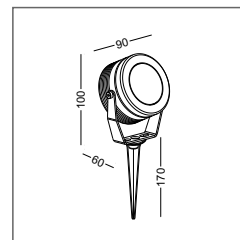

OUTDOOR SPOT LIGHT WITH SPIKE

code **LSP155**

casing aluminum
finishing black painting
lamping COB 6W
Lumens 500LM
CRI Ra>90
Beam 15/24/**38**/60 degree
led color 2700K/**3000K**/4000K/6000K
Input AC100-240V
external power-supply
installation **CE** IP65

code **LSP155-12V**

Input DC12/24V
external power-supply
installation in parallel

code **LSP156**

casing aluminum
finishing black painting
lamping COB 9W
Lumens 800LM
CRI Ra>90
Beam 15/24/**38**/60 degree
led color 2700K/**3000K**/4000K/6000K
Input AC100-240V
external power-supply
installation **CE** IP65

code **LSP156-12V**

Input DC12/24V
external power-supply
installation in parallel

code **LSP157**

casing aluminum
finishing black painting
lamping COB 12W
Lumens 900LM
CRI Ra>90
Beam 15/24/**38**/60 degree
led color 2700K/**3000K**/4000K/6000K
Input AC100-240V
external power-supply
installation **CE** IP65

code **LSP157-12V**

Input DC12/24V
external power-supply
installation in parallel

surface customizable
concrete grey paint similar to RAL7037