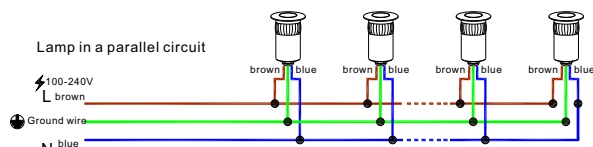

code **ODL047A-IN12**
 input voltage 12/24V
 installation **CE IP67**

installation guide

100-240V input

DC 12V input

do not connect directly to the 220V main

code **ODL048-IN220**
 casing all in brass / polished
 lamping LED 3W / Ra>80 / 120LM
 Beam 30 degree /
 2700K/3000K/4000K/6000K
 input voltage 100-240V
 installation IP67