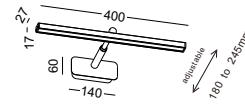

code **LWA514-WT**
casing aluminum / white painting
lamping LED 5W / Ra>80 / 500lm
Beam acrylic diffuser
2700K/**3000K**/4000K/6000K
installation IP20
height adjustable from 185mm to 250mm