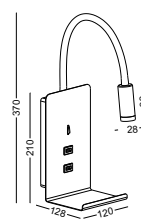

Supplied with two switches on the bottom
 Supplied with a 5V/2A USB charge port

SURFACE MOUNT
LED READING LIGHT
WITH USB CHARGER
AND PHONE HOLDER

code **LWA498-BK**
 casing steel+aluminum / black painting
 lamping LED 3W / Ra>80 / 120LM
 Beam 30 degree
 2700K/**3000K**/4000K/6000K
 installation     IP20
 Supplied with 2pcs 5V/1A USB charge port