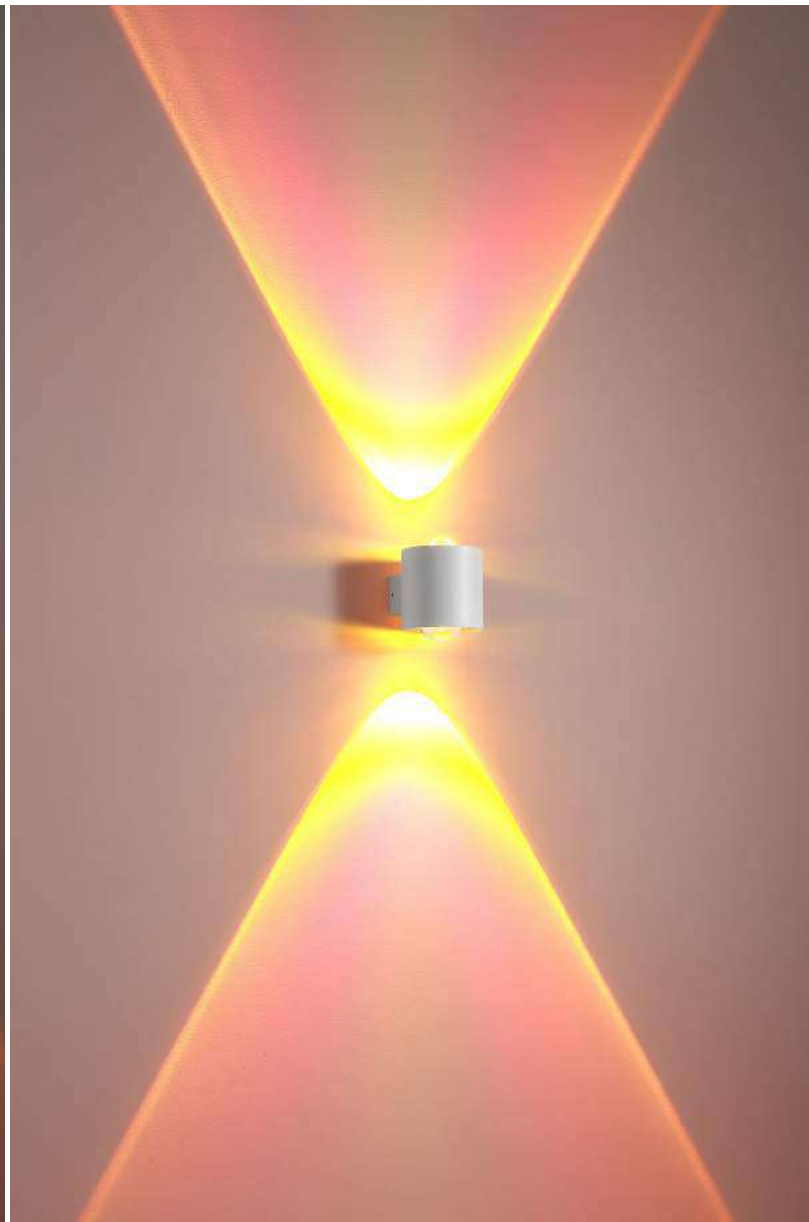

code **LWA443-WT**
casing aluminum / white painting
lamping CREE XML 6W
/ Ra>80 / 400lm
Beam crystal glass lens / 2000K
/ yellow film
installation IP20