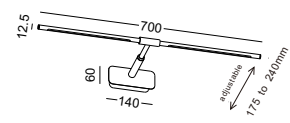

code **LWA507-GD**
casing aluminum / anodized gold
lamping LED 8W / Ra>80 / 800lm
Beam acrylic diffuser
2700K/~~3000K~~/4000K/6000K
installation IP20
height adjustable from 175mm to 240mm