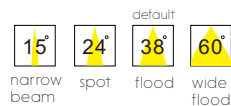

code	casing	finishing	lamping	CRI	lumen	LED color
LDC989-WT	aluminum	white paint	COB 9W	Ra>90	800lm	2700K/3000K /4000K/6000K

reflector available

code	casing	finishing	lamping	CRI	lumen	LED color
LDC989-BK	aluminum	black paint	COB 9W	Ra>90	800lm	2700K/3000K /4000K/6000K