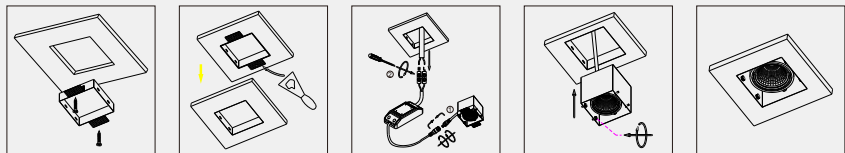

installation cut-out 240x93mm

reflector available

surface customizable

- white paint similar to RAL9003
- concrete grey paint similar to RAL7037

installation guide

RIMLESS LED GRILLE LIGHTS

code LDC359

casing aluminum / black painting