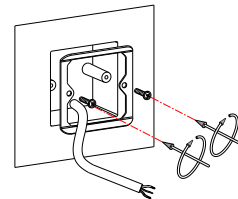

code [LSL711-GR](#)

casing Aluminium / grey painting

LED STEP LIGHT WITH STANDARD 86MM SWITCH BOX IP65

easy and stable installation for whole series

1

2

3

4