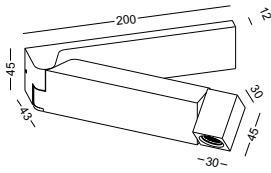

super slim surface mount reading light

code **LWA376-BK**

casing aluminum / black painting

lamping LED 3W/ Ra>80 / 120LM

Beam 30 degree

2700K/3000K/4000K/6000K

installation IP20

lamp arm rotatable 180 degree from one side to another, and the head rotatable 350 degree