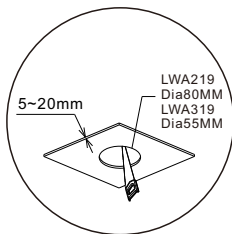

HOW IT WORKS

STEP1
Cut hole
pattern
on the wall