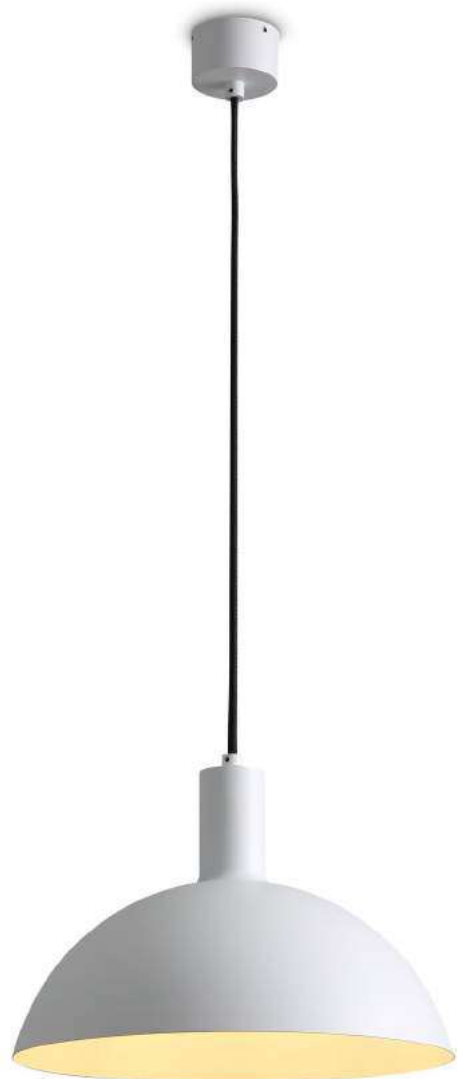

code **LPL316-WT**
casing Steel
finishing outer/white painting
inner/ white painting
lamping E27 Socket
installation ceiling surface mount
black fabric cable 1M long customizable
☐ Ⓛ Ⓒ Ⓜ IP20 ▲ 0.98kg