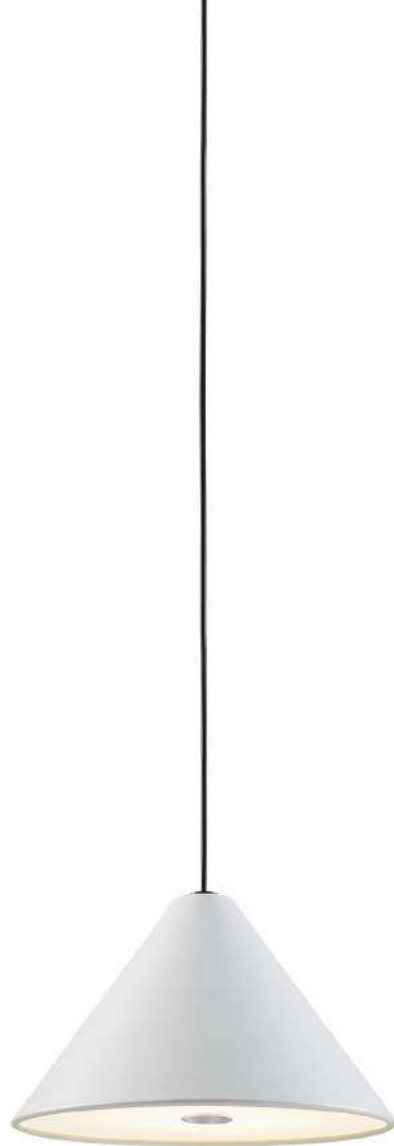

Cone -shape base with no installation nuts outside makes the whole lamp harmonious

With a little aluminum piece the acrylic cover installed on the cape diffuses the light soft and even

It has a perfect structure with no any screw or nuts outside the lamp the whole design looks so harmonius

code **LPL298-BK / LPL298-WT**

surface customizable concrete grey point similar to RAL7037

casing aluminum heat sink / black / white paint / lamping SMD 10W / Ra>80 / 1000LM / acrylic diffuser / 2700K/3000K/4000K/6000K
steel shade / inside and outside

installation IP20 lamp shade dia 250 mm x 153mm 1meter cable / cable length customizable