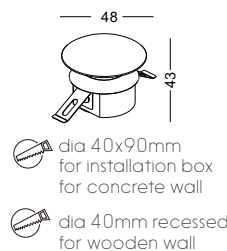

code **LSL014-GD**
casing aluminum / gold plated
lamping LED 1W / Ra>80 / 70LM
Beam acrylic diffuser/
2700K/**3000K**/4000K/6000K
installation **IP20**
supply with aluminum installation box