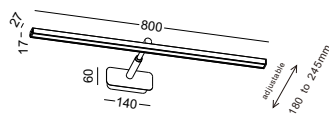

code **LWA517-BK**

casing aluminum / black painting

lamping LED 10W / Ra>80 / 1000lm

Beam acrylic diffuser

2700K/3000K/4000K/6000K

installation     IP20

height adjustable from 185mm to 250mm

code **LWA518-BK**