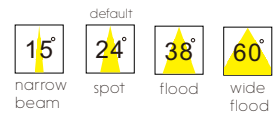

LED SPOT LIGHT RECESSED

reflector available