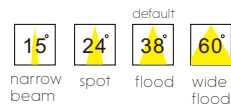

code	casing	finishing	lamping	CRI	lumen	LED color
LDC991-WT	aluminum	white paint	COB 20W	Ra>90	1700lm	2700K/~~3000K~~ /4000K/6000K

reflector available

code	casing	finishing	lamping	CRI	lumen	LED color
LDC991-BK	aluminum	black paint	COB 20W	Ra>90	1700lm	2700K/~~3000K~~ /4000K/6000K