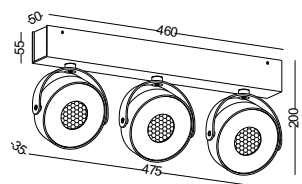

IP20

code **LBL271-WT**
casing aluminum / white painting
lamping COB 3x16W / Ra>90 / 3840lm
2700K/**3000K**/4000K/6000K
Beam 10/**20**/30 degree
with 3mm honeycomb