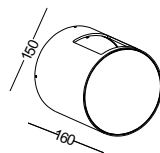

code **LWA409-BK**
casing aluminum / black painting
lamping LED 2x3W / Ra>90 / 600LM
Beam 60 degree
2700K/**3000K**/4000K/6000K
installation IP65