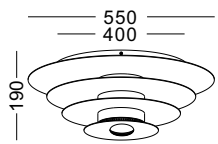

code **LBL231-GR**

casing aluminum / grey paint / lamping SMD 18W+COB 9W / Ra>80 / 1800+800LM / 38 degree down/

2700K/~~3000K~~
4000K/6000K

installation IP20

DALI / 0/1-10V / TRIAC dimming driver customizable

Related Products