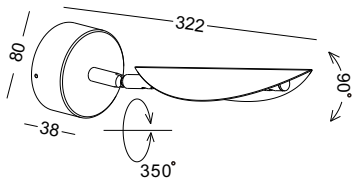

code **LWA395**
casing steel + aluminum
finishing black painting + anodized gold
lamping SMD 2W / Ra>80 / 200LM
Beam 2700K/3000K/4000K/6000K
installation IP20

surface customizable white paint similar to RAL9003
black paint equal to RAL9011