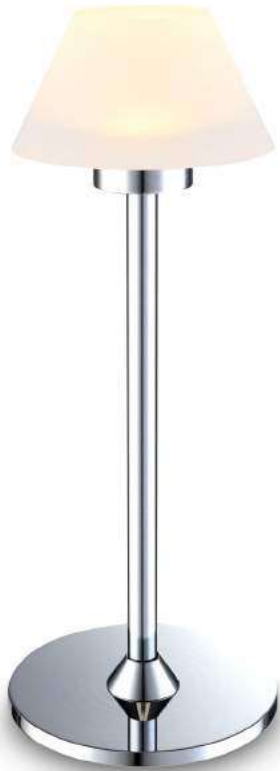

casing aluminum / anodized black / lamping COB 3W / Ra>90 / 300LM / acrylic diffuser / 2700K/3000K/4000K/6000K

installation   IP20 EU standard plug with switch on the cable / 1.5M cable

code **LTL029-CR**