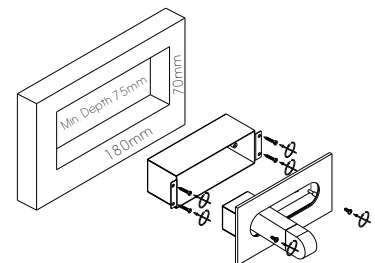

code **LWA323-CR**
casing aluminum
finishing Chrome plated
lamping CREE XPE 1X3W
Lumens 120LM
CRI Ra>80
Beam 30 degree
lamp color 2700K/**3000K**/4000K/6000K
Input AC220-240V
installation Recessed wall mount
cut-off 180x70x75mm
check manuel below

code **LWA323-GD**
casing aluminum
finishing gold plated
lamping CREE XPE 1X3W
Lumens 120LM
CRI Ra>80
Beam 30 degree
lamp color 2700K/**3000K**/4000K/6000K
Input AC220-240V
installation Recessed wall mount
cut-off 180x70x75mm
check manuel below

▲ Net Weight 1.07kg

▲ Net Weight 1.07kg