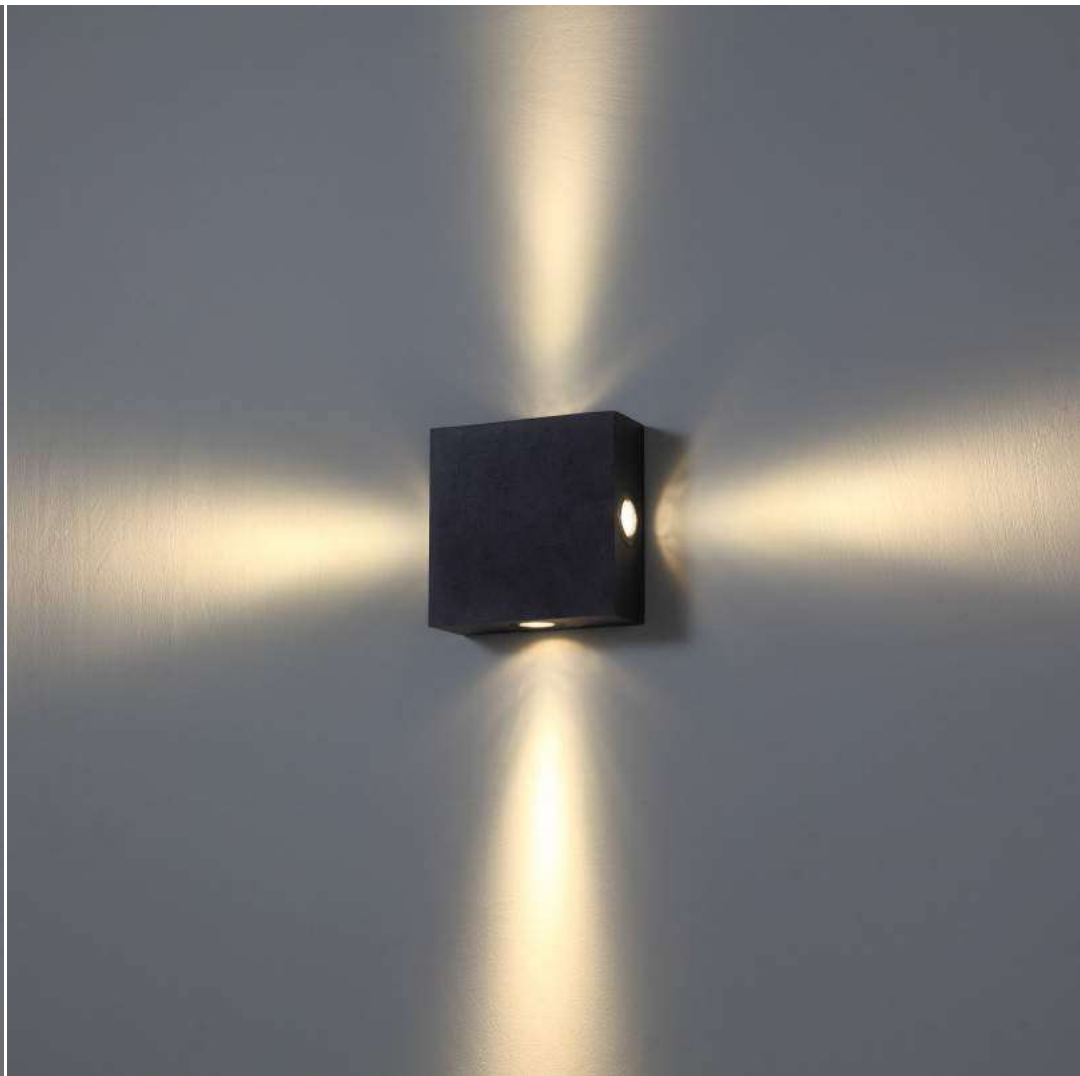

code **LWA248**
casing aluminum / black painting
lamping LED 2x3W / Ra>80 / 240LM
Beam 10/20/30 degree
2700K/3000K/4000K/6000K
installation IP65

surface customizable
white paint similar to RAL9003
concrete grey paint similar to RAL7037

code **LWA249**
casing aluminum / black painting
lamping LED 4x3W / Ra>80 / 480LM
Beam 10/20/30 degree
2700K/3000K/4000K/6000K
installation IP65

surface customizable
white paint similar to RAL9003
concrete grey paint similar to RAL7037