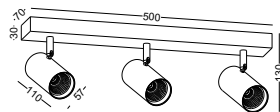

surface
customizable

- anodized gold
  brushed circular
- concrete grey paint
  similar to RAL7037