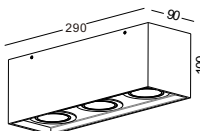

code **BLO03-BK**

casing aluminum / black painting / 3x Gu10 socket / bulb not included

installation IP20

surface customizable

concrete grey paint similar to RAL7037