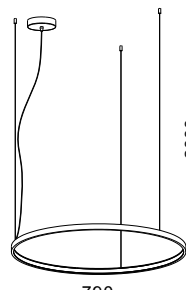

LED PENDANT MEASUREMENTS