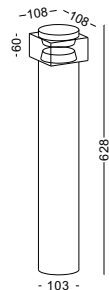

code [LFL069](#)

[LFL070](#)

[LFL071](#)

casing aluminum

finishing black painting

lampping COB 9W

lumens 800LM

CRI Ra>90

Beam acrylic diffuser

2700K/**3000K**/4000K/5000K

installation check manul before
installation

IP65

surface customizable white paint
similar to RAL9003

concrete grey paint
similar to RAL7037

[LFL071](#)