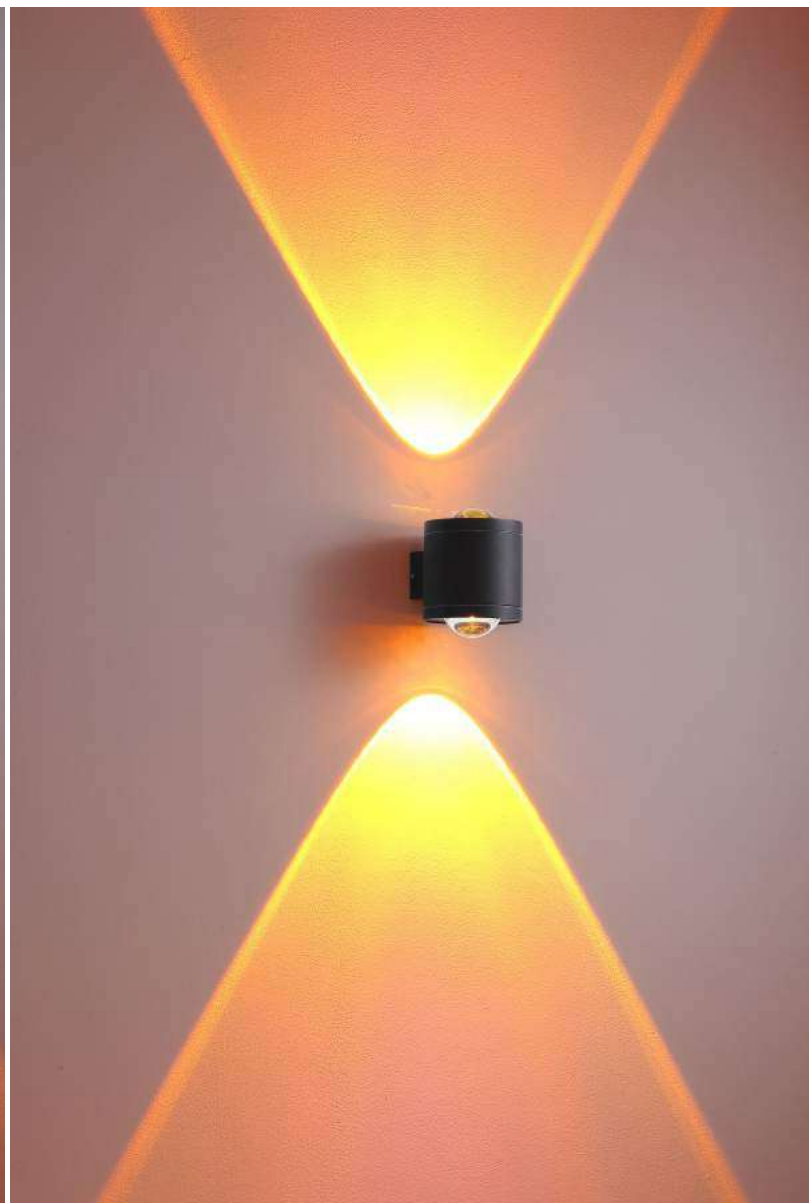

code **LWA445**
casing aluminum / black painting
lamping CREE XML 6W
/ Ra>80 / 400lm
Beam crystal glass lens /2000K
/color film
installation

code **LWA446**
casing aluminum / black painting
lamping CREE XML 2x6W
/ Ra>80 / 800lm
Beam crystal glass lens /2000K
/color film
installation