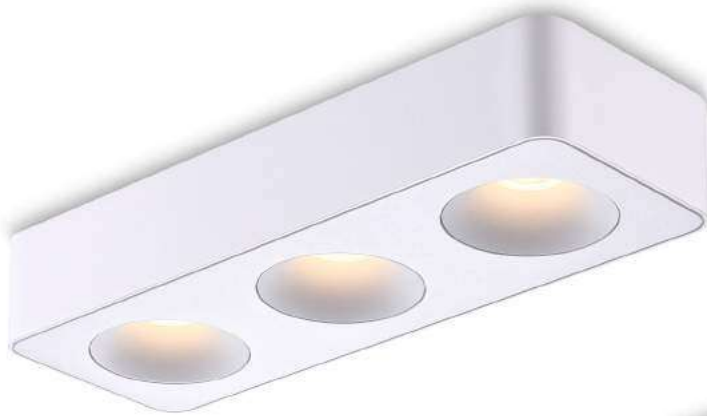

Super Slim
Surface Downlight Series
Full Spectrum Led Chips
Adopted CRI>97
TRIAC dimming Driver
White/black color

code **LBL723-BK**
casing aluminum / black painting
lamping COB 3X8W
Ra>97 / 1920LM
Beam 38 degree
2700K/3000K/4000K/6000K
installation IP20

code **LBL723-WT**
casing aluminum / white painting
lamping COB 3X8W
Ra>97 / 1920LM
Beam 38 degree
2700K/3000K/4000K/6000K
installation IP20