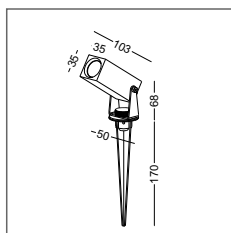

surface
customizable

■ concrete grey paint
similar to RAL7037

code **LSP183-IN12**
Input DC 12/24V
built-in power-supply
installation in parallel

code **LSP187-IN220**
casing aluminum
finishing black painting
lamping LED 3W
Lumens 120LM
CRI Ra>80
Beam 10/20/30 degree
led color 2700K/3000K/4000K/6000K
RED / GREEN / BLUE
Input AC 100-240V
built-in power-supply
installation **CE IP65**

code **LSP187-IN12**
Input DC 12/24V
built-in power-supply
installation in parallel