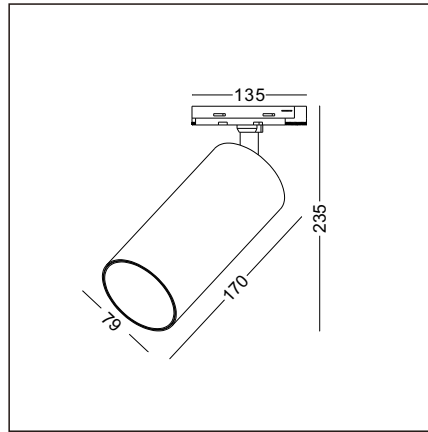

**SUPER SLIM LED TRACK SPOT LIGHT
12W / DIA102MM VERSION**

**DEFAULT 3 FINISHING COLOR AVAILABLE
4 MORE FINISHING COLOR CUSTOM MADE**

**GOOD SERIES FOR HOME, MUSEUM,
CAFÉ SHOP, RETAIL SHOP, AND ETC.**

code LSP177-WT
LSP177-GD
LSP177-SL