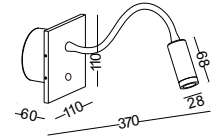

cut-off dia80mm by 60mm depth hole for installation box and driver

if there is no enough space for the box, we can supply an aluminum ring for installation.