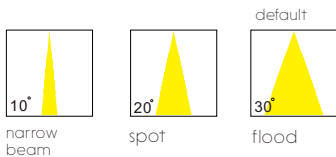

code **LWA317-WT**
 casing aluminum+beech
 finishing white paint
 lamping LED 3W
 Lumens 120LM
 CRI Ra>80
 Beam 10 / 20 / 30 degree
 lamp color 2700K/3000K/4000K/6000K

with touching sensor switch

lens available