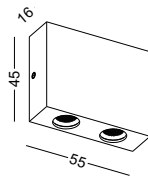

code **LWA326-WT**
casing aluminum / white painting
lamping LED 1W / Ra>80 / 70LM
Beam 30 degree / 2700K/**3000K**
/4000K/6000K
lamp input DC 12V/Parallel connection
max 300pcs
installation surface mount
■ ■ ◊ CE ▽ IP20