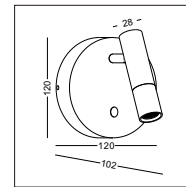

code **LWA315-WT**
casing aluminum+beech
finishing white paint
lamping LED 3W
Lumens 120LM
CRI Ra>80
Beam 10 / 20 / **30** degree
lamp color 2700K/**3000K**/4000K/6000K

code **LWA315-BK**
casing aluminum+beech
finishing anodized black
lamping LED 3W
Lumens 120LM
CRI Ra>80
Beam 10 / 20 / **30** degree
lamp color 2700K/**3000K**/4000K/6000K

code **LWA315-CR**
casing aluminum+beech
finishing chrome plated
lamping LED 3W
Lumens 120LM
CRI Ra>80
Beam 10 / 20 / **30** degree
lamp color 2700K/**3000K**/4000K/6000K

with touching sensor switch

with touching sensor switch

with touching sensor switch

lens available

lens available

lens available

surface customizable
anodized silver brushed circular
anodized gold sandblasted
concrete grey paint similar to RAL7037

surface customizable
anodized silver brushed circular
anodized gold sandblasted
concrete grey paint similar to RAL7037

surface customizable
anodized silver brushed circular
anodized gold sandblasted
concrete grey paint similar to RAL7037