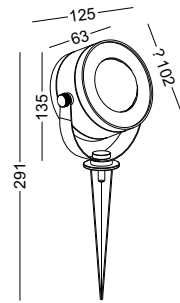

code **LSP232**
casing aluminum / black painting
lamping CREE XML 6W
/ Ra>80 / 400lm
Beam crystal glass lens /2000K
/color film
installation IP65