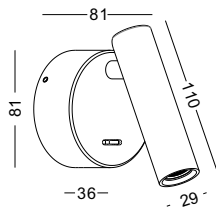

code **LWA330-BK**
casing aluminum
finishing black painting
lamping CREE XPE 1X3W
Lumens 120LM
CRI Ra>80
Beam 30 degree
lamp color 2700K/3000K/4000K/6000K
Input AC220-240V
installation surface mount

▲ Net Weight 0.41kg