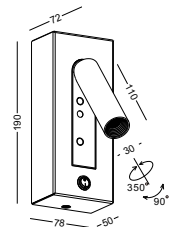

code **LWA541-WT**
casing steel+aluminum / white painting
lamping LED 3W / Ra>80 / 120LM
Beam 30 degree
2700K/3000K/4000K/6000K
installation