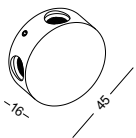

code **LWA324-BK**
casing aluminum / black painting
lamping LED 1W / Ra>80 / 70LM
Beam 30 degree / 2700K/**3000K**
/4000K/6000K
lamp input DC 12V/Parallel connection
max 300pcs
installation surface mount
■ ■ ◆ CE ▽ IP20