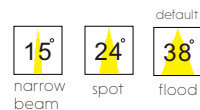

OFFICE PENDANT LIGHT

reflector available

code LPL119

surface customizable black paint equal to RAL9011 concrete grey paint similar to RAL7037

casing aluminum / white paint / lamping COB 5W / Ra>90 / 430LM / Beam 15/24/38 degree / 2700K/3000K/4000K/6000K

installation IP20 lamp shade dia 60mm x 100mm 1meter cable / cable length customizable

code LPL120

surface customizable black paint equal to RAL9011 concrete grey paint similar to RAL7037

casing aluminum / white paint / lamping COB 12W / Ra>90 / 900LM / Beam 15/24/38 degree / 2700K/3000K/4000K/6000K

installation IP20 lamp shade dia 102mm x 100mm 1meter cable / cable length customizable