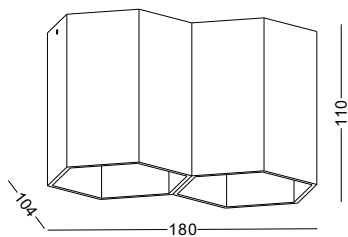

HEXAGON SERIES
Gu10 SOCKET
SURFACE
DOWNLIGHT

surface
customizable
■ concrete grey paint
similar to RAL7037

5W COB
GU10 LED
BULB
RECOMMENDED

code [LBL252-BK](#) / [LBL252-WT](#) / [LBL252-GD](#) / [LBL252-SL](#)

casing aluminum / black painting / white painting / anodized gold / anodized silver / lamping 2X Gu10 socket Max 50w / surface mount

installation IP20 / bulb not included / Gu10 5W LED Bulb recommended