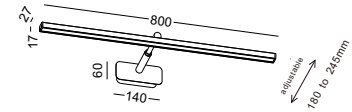

code **LWA517-WT**

casing aluminum / white painting

lamping LED 10W / Ra>80 / 1000lm

Beam acrylic diffuser

2700K/**3000K**/4000K/6000K

installation IP20

height adjustable from 185mm to 250mm

code **LWA518-WT**