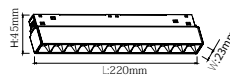

code **LSP717**

casing aluminum / black painting
lamping Osram SMD 12W / Ra>90 / 1080LM
Beam **24** / 36 degree /
3000K/4000K/6000K
Lamp size :L220*W23*H45mm