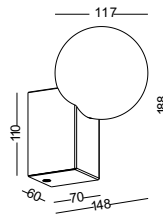

code **LWA500-WT**
casing stainless steel / white painting
lamping LED 6W / Ra>90 / 500LM
Beam Acrylic diffuser
2700K/**3000K**/4000K/6000K
installation IP65