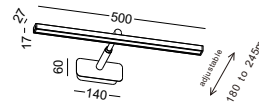

lamping LED 12W / Ra>80 / 1200lm

Beam acrylic diffuser

2700K/3000K/4000K/6000K

installation     IP20

height adjustable from 185mm to 250mm

code **LWA514-WT**
 casing aluminum / white painting
 lamping LED 5W / Ra>80 / 500lm
 Beam acrylic diffuser
 2700K/**3000K**/4000K/6000K
 installation IP20
 height adjustable from 185mm to 250mm