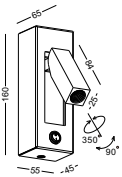

code **LWA542-BK**
casing steel+aluminum / black painting
lamping LED 3W / Ra>80 / 120LM
Beam 30 degree
2700K/3000K/4000K/6000K
installation IP20