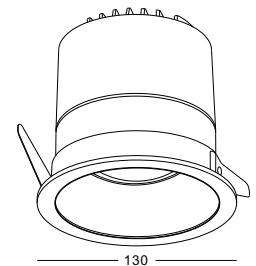

code **LDC733**
casing aluminum / white painting
lamping COB 30W / Ra>90 / 2500LM
Beam 24 degree /
2700K/3000K/4000K/6000K
installation IP20
Cut-out dia 120mm