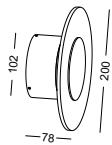

code **LWA434-WT**

casing aluminum / white painting

lamping LED 6W / Ra>80 / 600lm

Beam acrylic diffuser

2700K/**3000K**/4000K/6000K

installation IP65