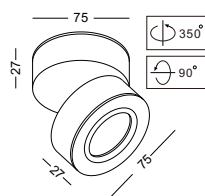

code **LSP705-BK**
casing aluminium / black painting
lamping COB 5W / Ra>90 / 430lm
Beam 24 degree /
2700K/**3000K**/4000K/6000K
installation IP20