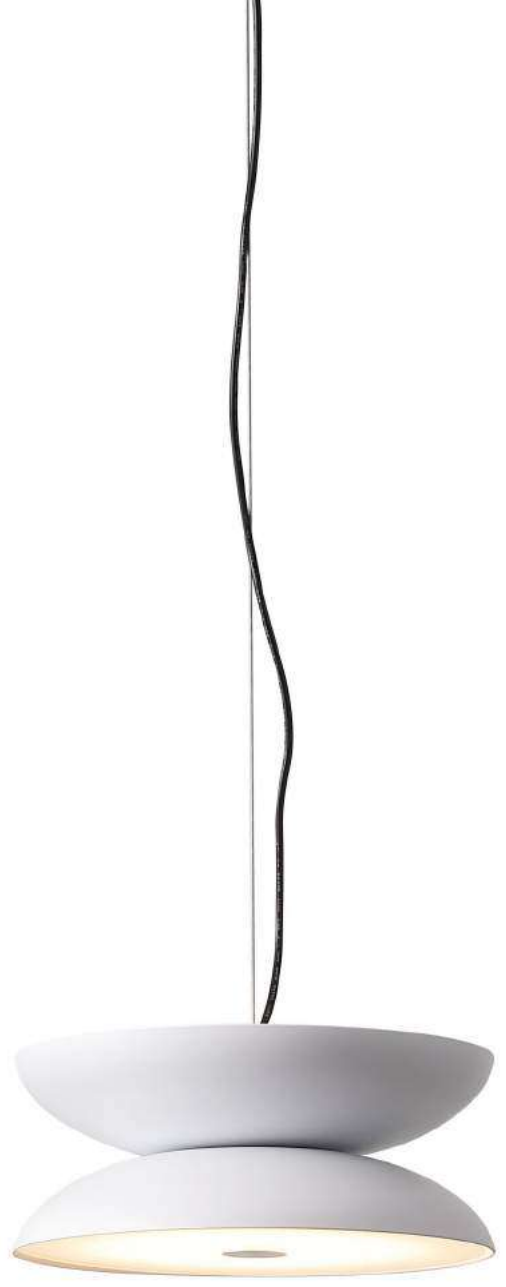

---

code [LPL335-BK](#) / [LPL335-WT](#)

casing Steel / black painting / white painting / lamping up LED 10W / Ra>80 / 2000LM / 2700K/~~3000K~~/4000K/6000K
down LED 10W

installation IP20 lamp shade dia220mm x 50mm 2meter cable / cable length customizable

---