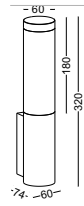

surface customizable
white paint similar to RAL9003
concrete grey paint similar to RAL7037