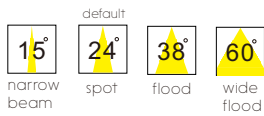

 Cut-out 145x80mm

LDC465

aluminum / white painting / black plated shield
COB 3x5W / Ra>90 / 1290lm / 24 degree / 3000K

 Cut-out 215x80mm

GRILLE SPOT ROTATABLE

 IP20

Lens angle available/COB lamp

CCT available / for COB lamp