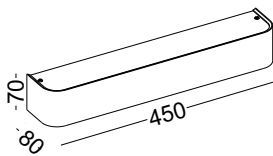

code **LWA 149-SL**
casing Aluminum / anodized silver
lamping LED 8W / Ra>80 / 800LM
Beam up and down light /
2700K/3000K/4000K/6000K
installation IP20