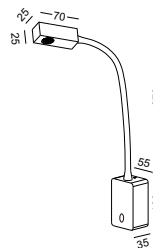

code **LWA231A-WT**
casing aluminum / white paint
lamping LED 3W / Ra>80 / 120LM
Beam 30 degree /
2700K/**3000K**/4000K/6000K
installation IP20

surface customizable anodized black sandblasted
anodized silver brushed linear
chrome plated

with touching sensor switch