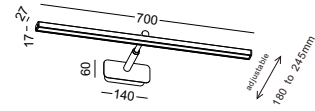

code **LWA517-WT**

casing aluminum / white painting

lamping LED 10W / Ra>80 / 1000lm

Beam acrylic diffuser

2700K/**3000K**/4000K/6000K

installation IP20

height adjustable from 185mm to 250mm