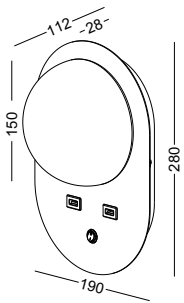

code **LWA448-WT**
casing steel / white painting
lamping LED 4W
/ Ra>80 / 400lm
Beam white glass shade
2700K/~~3000K~~/4000K/6000K
installation IP20
with 2 pieces of 5V/1A USB charger