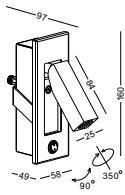

STEP4
Put the
lamp into
the hole
drive the
screw to the
opposite
direction
to fasten
the metal
part

STEP5
Pull out
the lamp
head and
light it
on

code **LWA544-BK**
 casing steel+aluminum / black painting
 lamping LED 3W / Ra>80 /120LM
 Beam 30 degree
 2700K/**3000K**/4000K/6000K
 installation IP20
 recessed cut-off 145x50mm
 required cupboard thickness: 5-20mm