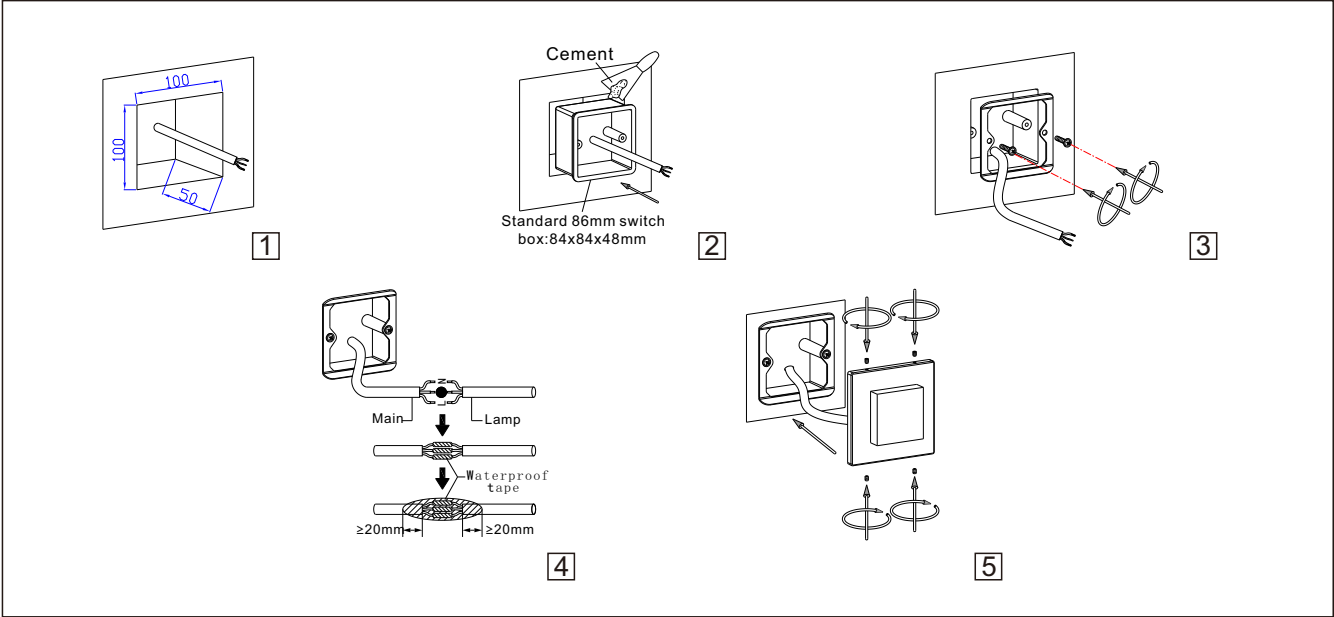

code **LWA446**
 casing aluminum / black painting
 lamping CREE XML 2x6W
 / Ra>80 / 800lm
 Beam crystal glass lens /2000K
 /color film
 installation

**LED
OUTDOOR
STEP
LIGHTS**

easy and stable installation for whole series