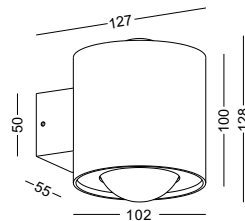

code **LWA444-WT**
casing aluminum / white painting
lamping 2xCREE XML 6W
/ Ra>80 / 800lm
Beam crystal glass lens / 2000K
/ yellow film
installation IP20