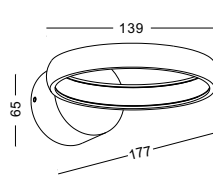

code **LWA222-BK**
casing aluminum / black painting
lamping LED 6W / Ra>80 / 600LM
Beam 2700K/**3000K**/4000K/6000K
installation IP20