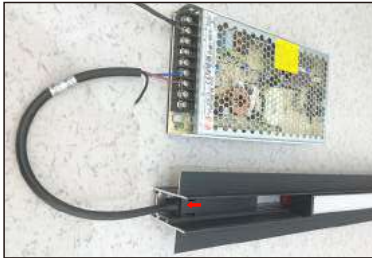

order name	measurements
magnetic track power connector	L 95x17x17mm/total 350mm

order name	measurements
magnetic track 180 degree connector	L 95x17x17mm/total 210mm

order name	measurements
magnetic track 90 degree connector	L 95x17x17mm/total 380mm