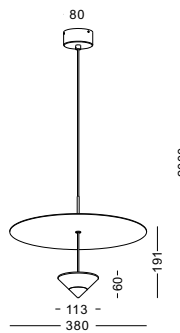

LED PENDANT MEASUREMENTS

LPL401