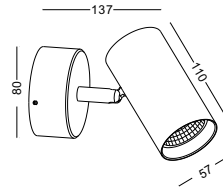

code **LWA187-BK**
casing aluminum / anodized black
lamping cob 5W / Ra>90 / 430LM
Beam 38 degree /
2700K/**3000K**/4000K/6000K
installation ☒ ☒ ☒ **CE** **IP20**

surface customizable ☒ concrete grey paint similar to RAL7037
☐ anodized silver brushed circular
☐ anodized gold brushed circular