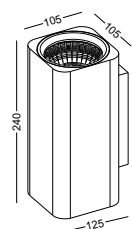

code **LWA268**
casing aluminum / white paint
lamping cob 2x12W / Ra>90 / 1800LM
Beam 23 degree /
2700K/3000K/4000K/6000K
installation IP20

surface customizable black paint equal to RAL9011
concrete grey paint similar to RAL7037