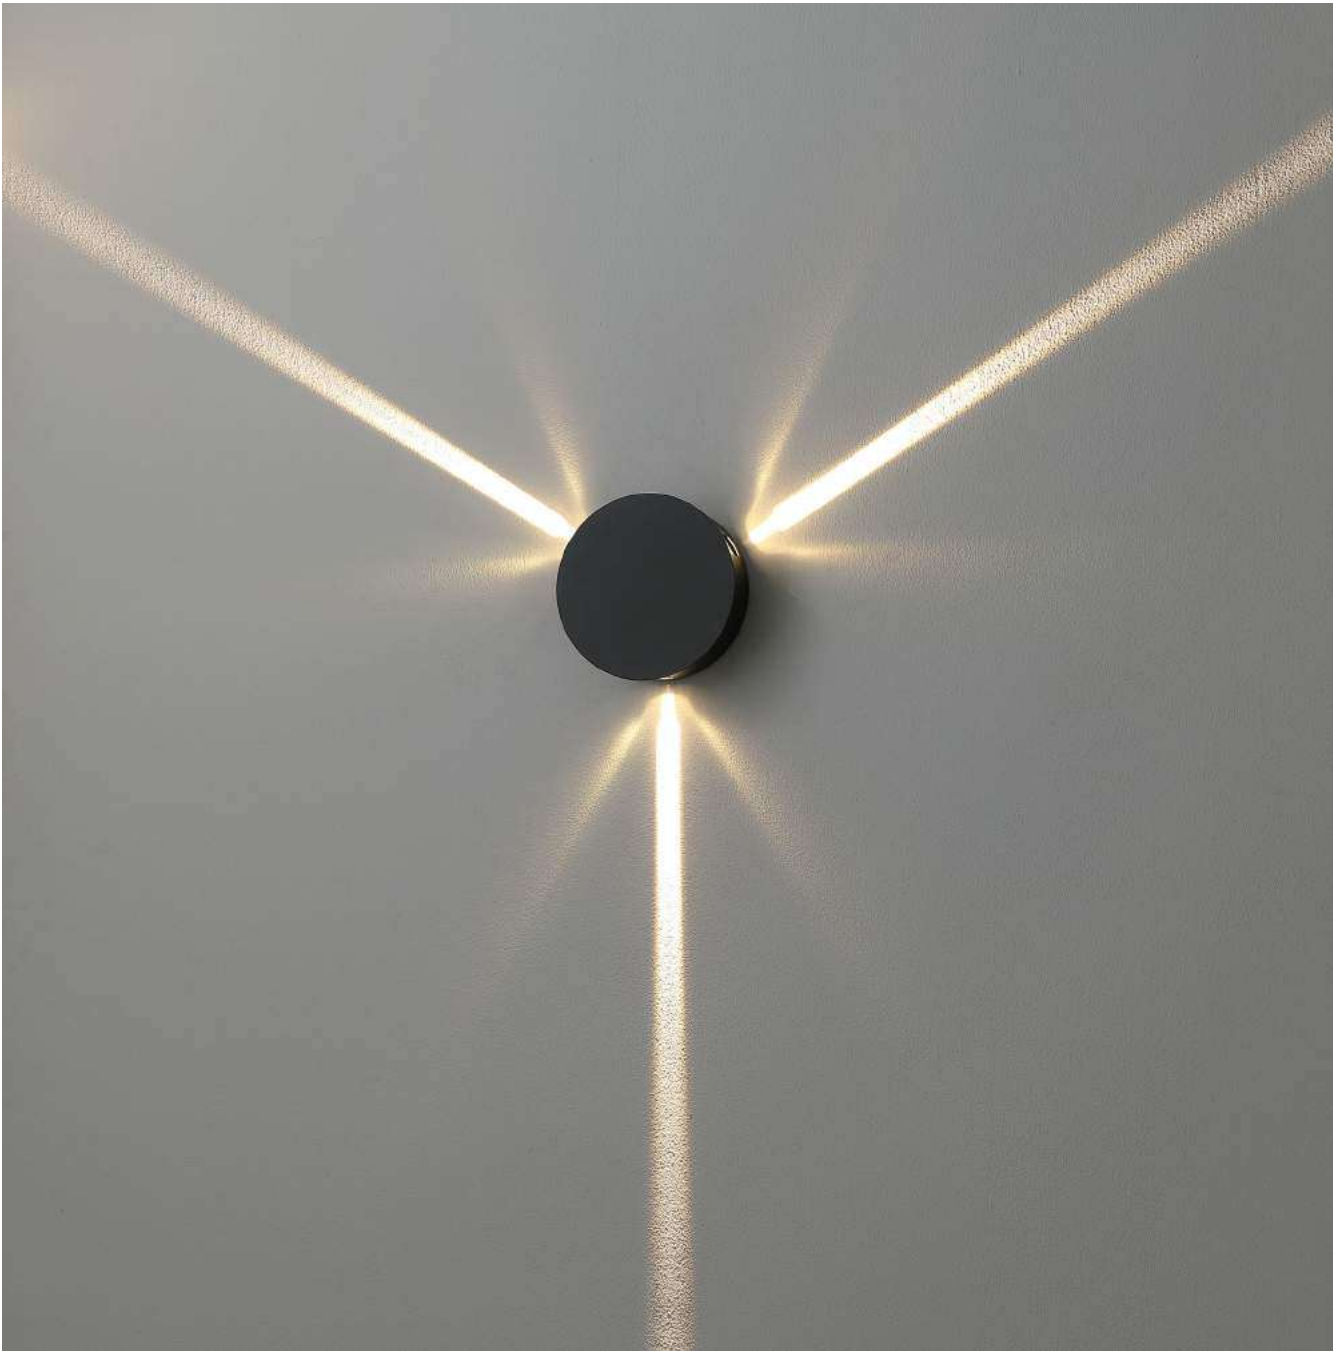

code **LWA553**
casing stainless steel / black painting
lamping LED 3x3W / Ra>80 / 360LM
Beam 8 degree
2700K/**3000K**/4000K/6000K
installation IP65