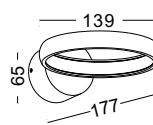

code **LWA222**

casing aluminum / chrome plated

lampping led 6W / Ra>80 / 600LM

Beam light inside the ring /

2700K/3000K/4000K/6000K

installation IP20

surface customizable

black paint equal to RAL9011

white paint similar to RAL9003

concrete grey paint similar to RAL7037