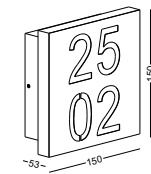

cover customized to be any drawing

code **LWA296B**

casing aluminum base/white paint
stainless steel cover / nickle

lampping LED 6W / Ra>80 /600LM

Beam indirect light / acrylic diffuser
2700K/~~3000K~~/4000K/6000K