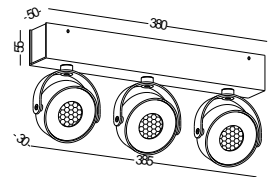

IP20

code **LBL267-BK**
casing aluminum / black painting
lamping COB 3x9W / Ra>90 / 2160lm
2700K/**3000K**/4000K/6000K
Beam 10/**20**/30 degree
with 3mm honeycomb