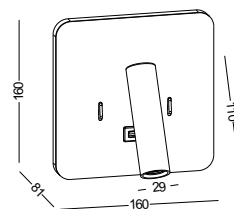

code **LWA497-WT**
casing aluminum / white painting
lamping spot 3W / Ra>80 / 120LM
          back light 3W / Ra>80 / 300LM
Beam 30 degree for spot
          acrylic diffuser for back light
          2700K/3000K/4000K/6000K
installation IP20

Supplied with two switches on the bottom
Supplied with a 5V/2A USB charge port