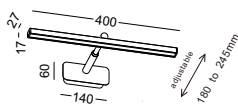

code **LWA514-BK**
casing aluminum / black painting
lamping LED 5W / Ra>80 / 500lm
Beam acrylic diffuser
2700K/**3000K**/4000K/6000K
installation IP20
height adjustable from 185mm to 250mm