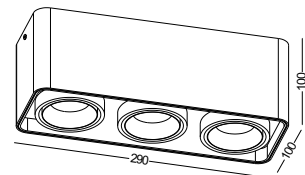

code **LBL710-BK**
casing aluminium / black painting
lamping COB 3X9W / Ra>90 / 2400lm
Beam 24 degree /
2700K/3000K/4000K/6000K
installation