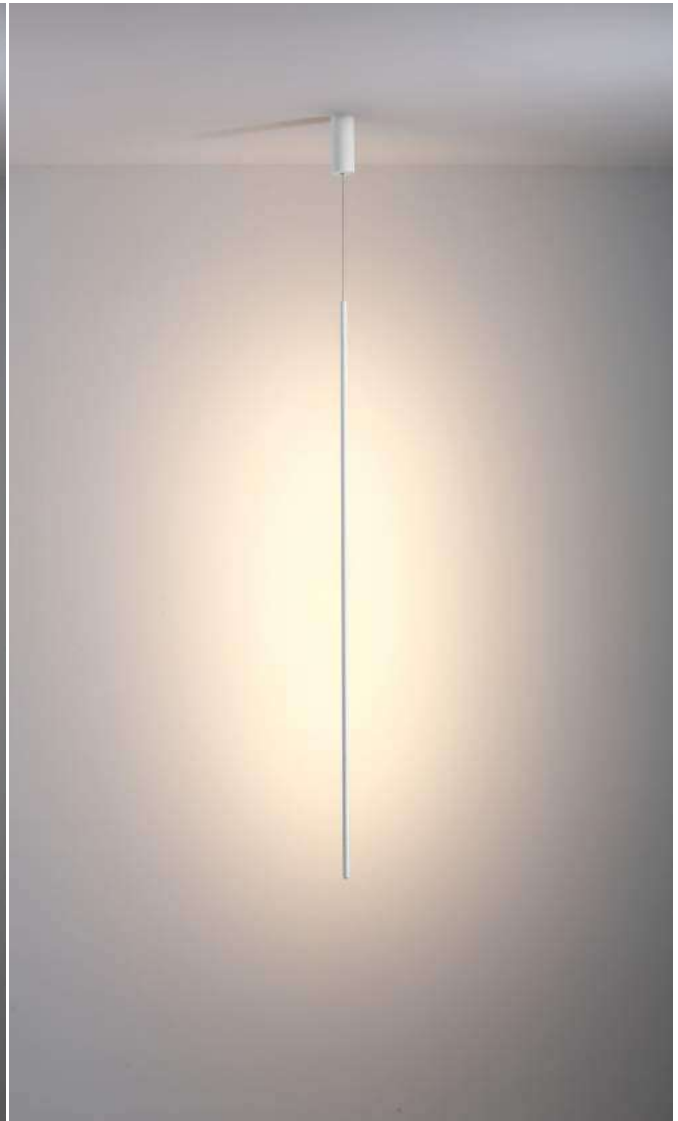

code **LPL361-BK**

surface customizable chrome plated concrete grey paint similar to RAL7037

casing aluminum / black painting / lamping LED 18W / Ra>80 / 1800LM / side beam / 2700K/~~3000K~~/4000K/6000K

installation IP20 lamp rode dia 16mm x 1500mm 2meter total lamp / cable length customizable

code **LPL361-GD**

surface customizable chrome plated concrete grey paint similar to RAL7037

casing aluminum / white painting / lamping LED 18W / Ra>80 / 1800LM / side beam / 2700K/~~3000K~~/4000K/6000K

installation IP20 lamp rode dia 16mm x 1500mm 2meter total lamp / cable length customizable