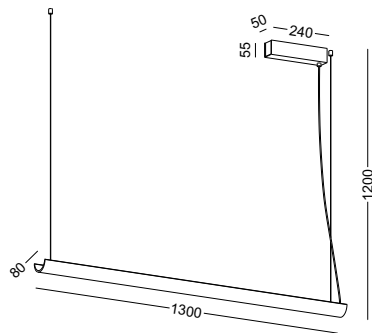

code **LPL373-BK**
casing aluminum / black painting
lamping LED 17W
/Ra>80 /1700LM
Beam 2700K/**3000K**/4000K/6000K
installation IP20

code **LPL373-WT**
casing aluminum / white painting