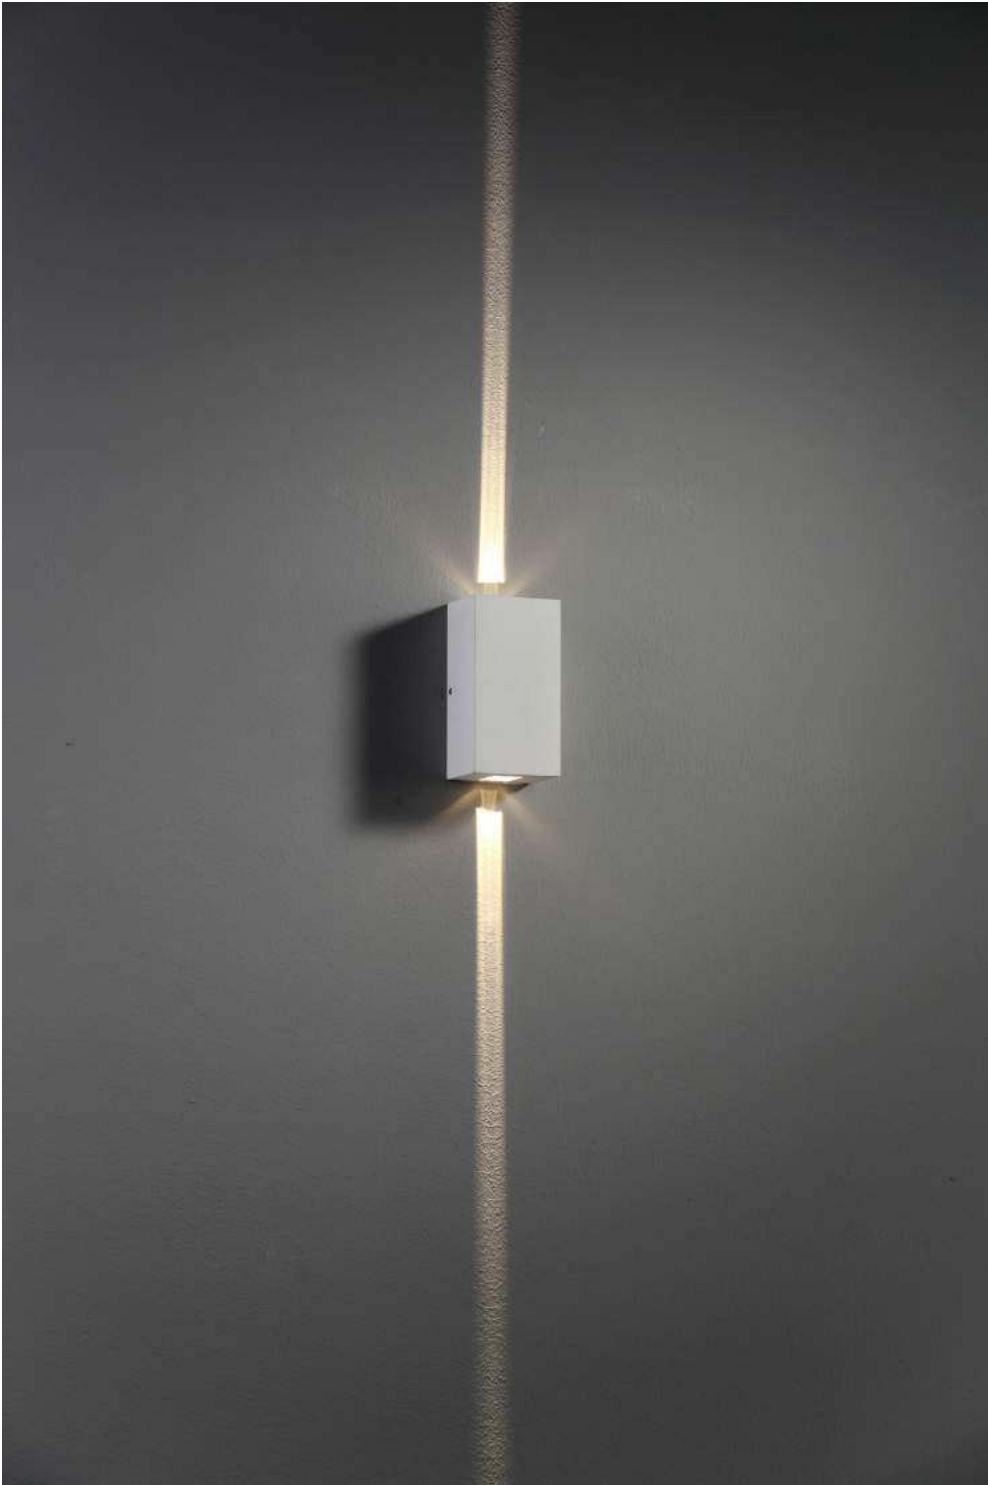

code **LWA167**
casing steel / white painting
lamping LED 2x1W / Ra>80 / 140LM
Beam 8 degree /
2700K/3000K/4000K/6000K
installation IP20

surface customizable black paint equal to RAL9011
concrete grey paint similar to RAL7037