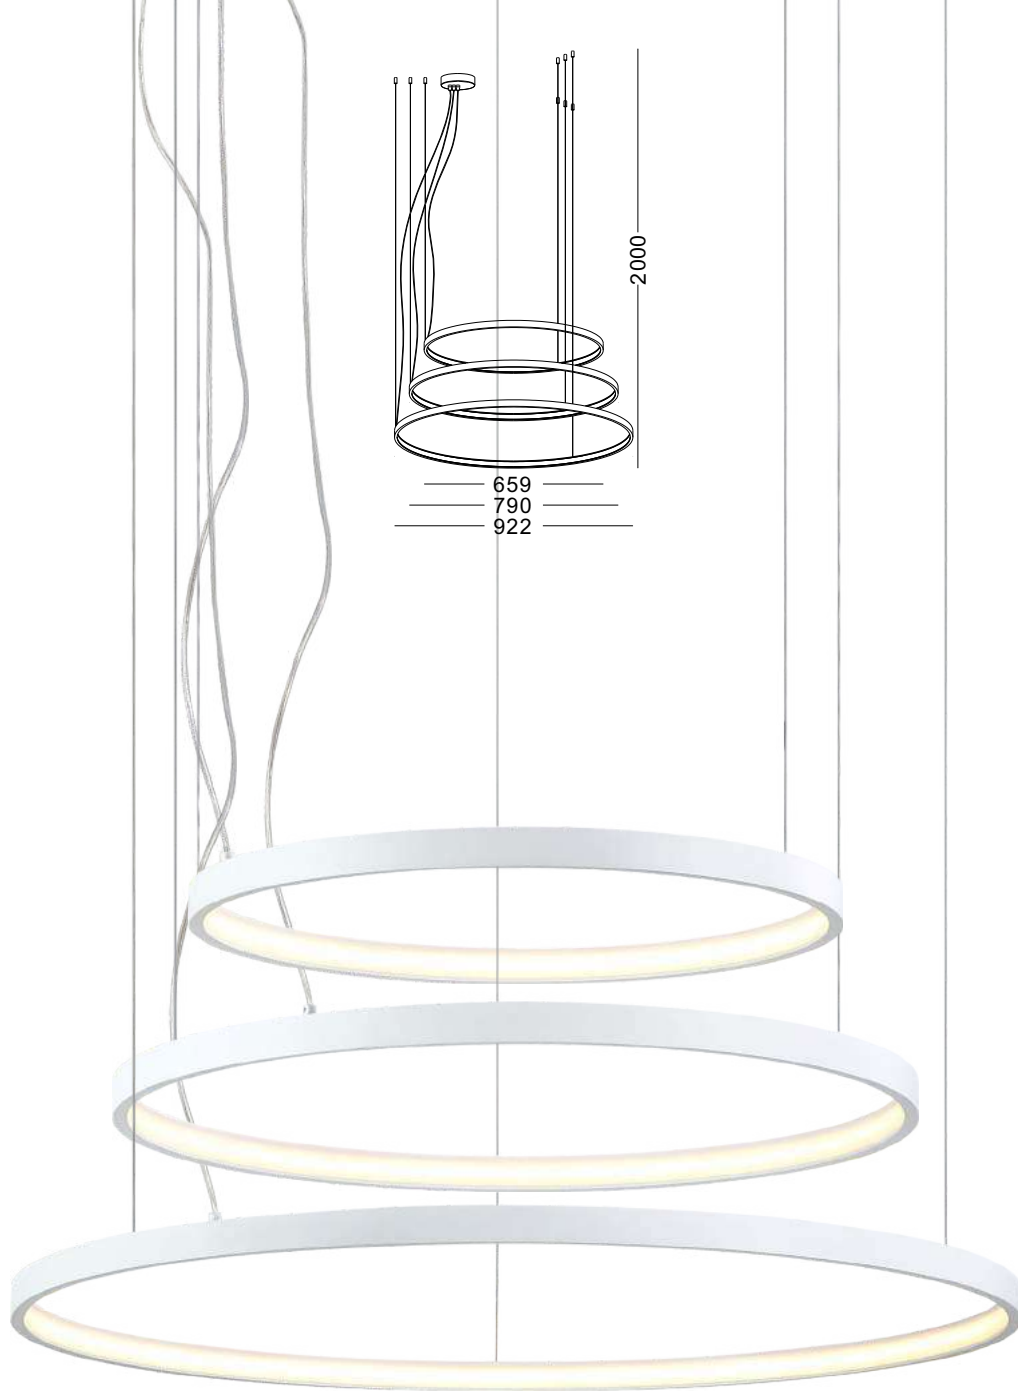

code **LPL256-WT**

surface
customizable

■ concrete grey paint
similar to RAL7037

casing aluminum / white painting / lamping LED 108W / Ra>80 / 10800LM / acrylic cover / 2700K/~~3000K~~/4000K/6000K

installation IP20 Ring dia 659/790/922mm / 2meter cable / cable length customizable