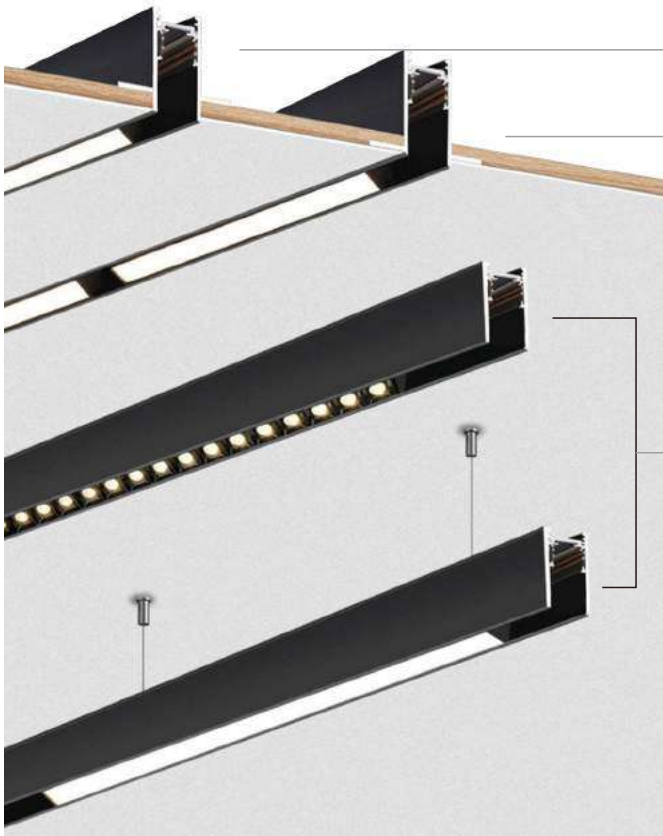

48V MAGNETIC TRACKS

48V recessed magnetic track behind the cupboard

48V recessed magnetic track on the cupboard

48V magnetic track surface mount and hanging