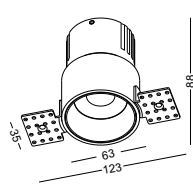

LDC442

aluminum / white painting / black plated shield
COB 12W / Ra>90 / 900lm / 24 degree / 3000K
Cut-out dia 70mm