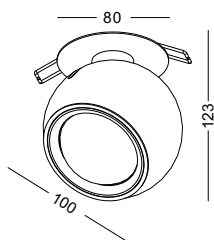

code **LDC422-BK**
casing steel / black painting
lamping COB 5W / Ra>90 / 430lm
Beam Crystal lens /
2700K/3000K/4000K/6000K
installation IP20
cut-out dia60mm

the ball adjustable 90 degree vertical
and 350 degree horizontal