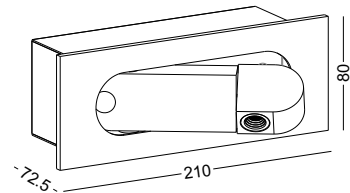

code **LWA323-CR**
casing aluminum
finishing Chrome plated
lamping CREE XPE 1X3W
Lumens 120LM
CRI Ra>80
Beam 30 degree
lamp color 2700K/**3000K**/4000K/6000K
Input AC220-240V
installation Recessed wall mount
cut-off 180x70x75mm
check manuel below

code **LWA323-GD**
casing aluminum
finishing gold plated
lamping CREE XPE 1X3W
Lumens 120LM
CRI Ra>80
Beam 30 degree
lamp color 2700K/**3000K**/4000K/6000K
Input AC220-240V
installation Recessed wall mount
cut-off 180x70x75mm
check manuel below

▲ Net Weight 1.07kg

▲ Net Weight 1.07kg