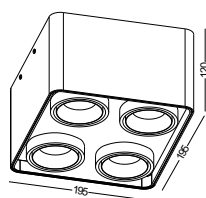

code **LBL7 11-BK**
casing aluminium / black painting
lamping COB 4X9W / Ra>90 / 3200lm
Beam 24 degree /
2700K/**3000K**/4000K/6000K
installation IP20