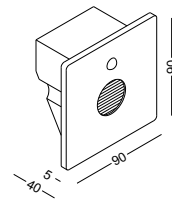

code **LSL709-BK**
casing Aluminium / black painting
lamping SMD 3W / Ra>80 / 170lm
Beam wide beam
2700K/~~3000K~~/4000K/6000K
installation IP20

---

installation with standard 86mm switch box which is supplied with the lamp

---

equipped with infrared and light sensor