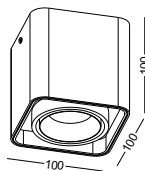

code **LBL708-WT**
casing aluminium / white painting
lamping COB 9W / Ra>90 / 800lm
Beam 24 degree /
2700K/**3000K**/4000K/6000K
installation IP20