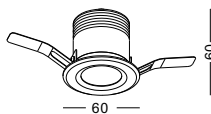

code **LDC470**
 casing aluminum / black painting
 lamping led 3W / Ra>80 / 120LM
 Beam 30 degree
 2700K/**3000K**/4000K/6000K
 installation IP65
 cut-off dia 55mm

code **LDC471**
 casing aluminum / black painting
 lamping COB 6W / Ra>90 / 500LM
 Beam 38 degree
 2700K/**3000K**/4000K/5000K
 installation IP65
 cut-off dia 50mm