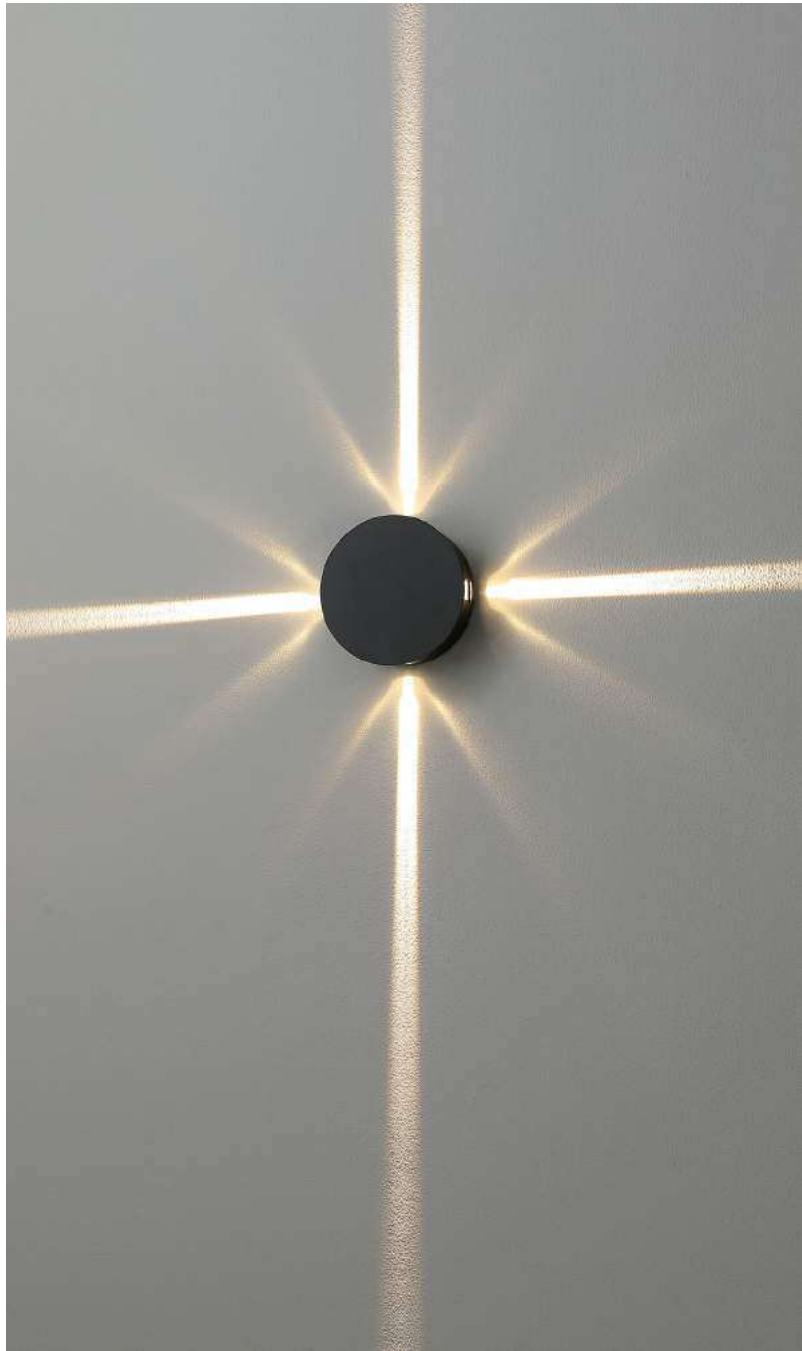

code **LWA552**
casing stainless steel / black painting
lamping LED 2x3W / Ra>80 / 240LM
Beam 8 degree
2700K/**3000K**/4000K/6000K
installation IP65

code **LWA554**
casing stainless steel / black painting
lamping LED 3x3W / Ra>80 / 360LM
Beam 8 degree
2700K/**3000K**/4000K/6000K
installation IP65