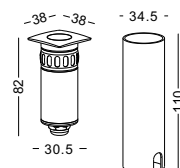

code **ODL047A-IN220**
casing all in brass / polished
lamping LED 1W / Ra>80 / 70LM
Beam 30 degree /
2700K/3000K/4000K/6000K
input voltage 100-240V
installation **CE IP67**

code **ODL047-IN12**
input voltage 12/24V
installation **CE IP67**

code **ODL047A-IN12**
input voltage 12/24V
installation **CE IP67**

installation guide