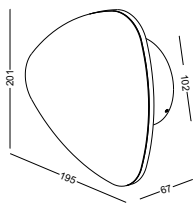

code **LWA433-BK**
casing aluminum / black painting
lamping LED 6W / indirect light
/ Ra>80 / 600lm
Beam acrylic diffuser
2700K/**3000K**/4000K/6000K
installation IP65

code **LWA433-WT**
casing aluminum / white painting
lamping LED 6W / indirect light
/ Ra>80 / 600lm
Beam acrylic diffuser
2700K/**3000K**/4000K/6000K
installation IP65

code **LWA433-GR**
casing aluminum / grey painting
lamping LED 6W / indirect light
/ Ra>80 / 600lm
Beam acrylic diffuser
2700K/**3000K**/4000K/6000K
installation IP65