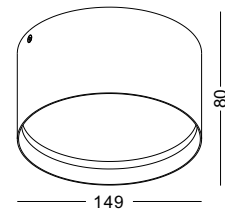

Minimalism Style
Surface Downlight Series
Full Spectrum Led Chips
Adopted CRI>97
Customizable To Zigbee/Mija
Wireless Smart System