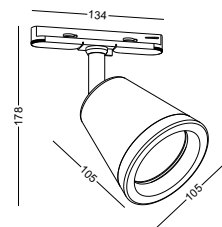

surface customizable

- chrome plated
- concrete grey paint similar to RAL7037