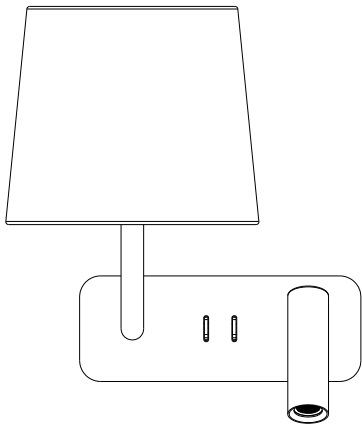

code [LWA375-CR](#)
 casing steel+fabric / chrome plated
 lamping LED 3W+E14 / Ra>80 / 120LM
 Beam 30 degree for the spot
 2700K/3000K/4000K/6000K
 installation IP20

Supplied with a 4W E14 LED bulb

Spot on the right side