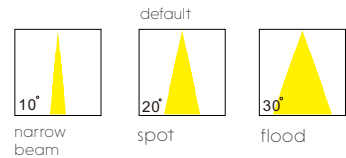

code LSP196
casing aluminum
finishing black paint+anodized gold
lamping COB 24W
Lumens 1900LM
CRI Ra>90
Beam 10 / 20 / 30 degree
lamp color 2700K/3000K/4000K/6000K
Input AC220-240V
installation single circuit/3 line track

Net Weight 1.25kg

lens available