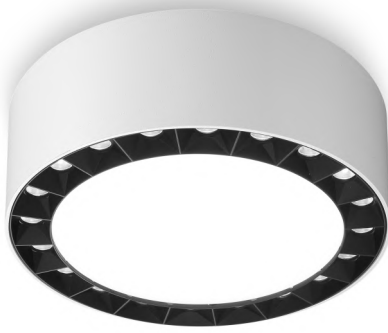

code **LBL717**

casing aluminum / white painting / lamping LED 10W / Ra>80 / 1000LM / spot beam 24 degree / bio-color

installation IP20

code **LBL718**

casing aluminum / white painting / lamping LED 12W / Ra>80 / 1200LM / spot beam 24 degree / bio-color centre flood 6000K
around spot 3000K

installation IP20

code **LBL719**

casing aluminum / white painting / lamping LED 18W / Ra>80 / 1800LM / spot beam 24 degree / bio-color centre flood 6000K
around spot 3000K

installation IP20

code **LBL720**

casing aluminum / white painting / lamping LED 20W / Ra>80 / 2000LM / spot beam 24 degree / bio-color centre flood 6000K
around spot 3000K

installation IP20