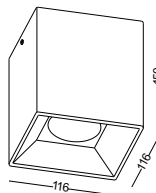

code **LBL707**
casing aluminium / white painting
lamping COB 30W / Ra>90 / 2500lm
Beam 24 degree /
2700K/3000K/4000K/6000K
installation