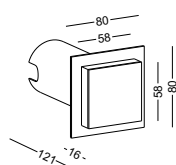

code **ODL053**

casing aluminum / black painting
lamping COB 3W / acrylic diffuser
/ Ra>90 / 240lm

Beam 2700K/~~3000K~~/4000K/5000K

installation IP65

installed with a dia53x105mm aluminum box
for indoor and outdoor