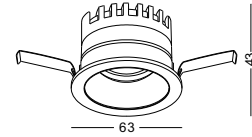

code **LDC734**
casing aluminum / white painting
lamping COB 5W / Ra>90 / 430LM
Beam 24 degree /
2700K/3000K/4000K/6000K
installation IP20
 Cut-out dia 55mm