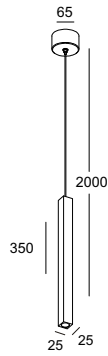

LED PENDANT MEASUREMENTS

LPL045