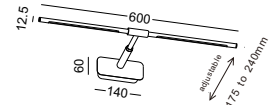

code **LWA506-BK**
casing aluminum / black painting
lamping LED 6W / Ra>80 / 600lm
Beam acrylic diffuser
2700K/**3000K**/4000K/6000K
installation IP20
height adjustable from 175mm to 240mm