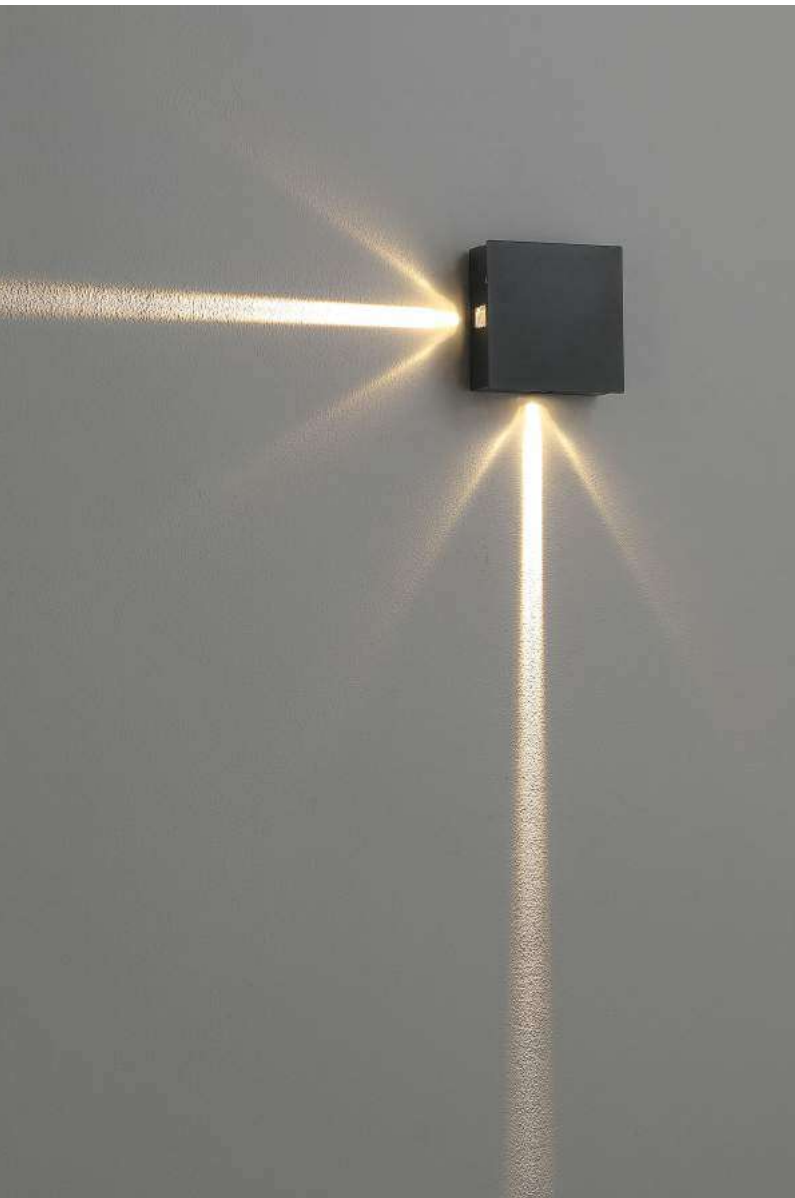

code **LWA557**
casing stainless steel / black painting
lamping LED 2x3W / Ra>80 / 240LM
Beam 8 degree
2700K/**3000K**/4000K/6000K
installation IP65

code **LWA558**
casing stainless steel / black painting
lamping LED 3x3W / Ra>80 / 360LM
Beam 8 degree
2700K/**3000K**/4000K/6000K
installation IP65