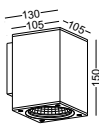

code **LWA255**
casing aluminum / black painting
lamping COB 12W / Ra>90 / 900LM
Beam 15/24/38/60 degree
2700K/3000K/4000K/6000K
installation IP65

surface customizable
white paint similar to RAL9003
concrete grey paint similar to RAL7037

code **LWA256**
casing aluminum / black painting
lamping COB 2x12W / Ra>90 / 1800LM
Beam 15/24/38/60 degree
2700K/3000K/4000K/6000K
installation IP65