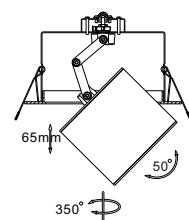

code LDC970

casing aluminum / white painting

lamping cob 12W / Ra>90 / 900LM

Beam 15 / 24 / **38** / 60 degree

2700K/**3000K**/4000K/6000K

installation cut-out dia 150mm

code LDC969

casing aluminum / white painting

lamping cob 5W / Ra>90 / 430LM

Beam 15 / 24 / **38** / 60 degree

2700K/**3000K**/4000K/6000K

installation cut-out dia 115mm

surface customizable

- black paint equal to RAL9011
- concrete grey paint similar to RAL7037

reflector available

15° narrow beam	24° spot	default 38° flood	60° wide flood