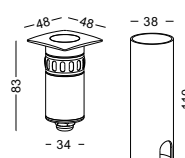

code **ODL048A-IN220**
casing all in brass / polished
lamping LED 3W / Ra>80 / 120LM
Beam 30 degree /
2700K/3000K/4000K/6000K
input voltage 100-240V
installation IP67

code **ODL048A-IN12**
input voltage 12/24V
installation IP67