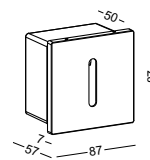

code **ODL063-WT**
casing aluminum / white painting
lamping CREE 3W / narrow beam
/ Ra>80 / 120lm
Beam 2700K/3000K/4000K/6000K
installation IP65
installed with a standard 86mm switch box
for indoor and outdoor