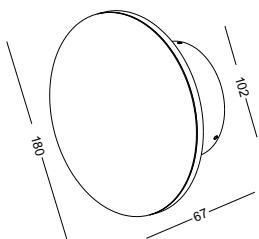

code **LWA431-WT**
casing aluminum / white painting
lamping LED 6W / indirect light
/ Ra>80 / 600lm
Beam acrylic diffuser
2700K/**3000K**/4000K/6000K
installation IP65

code **LWA431-BK**
casing aluminum / black painting
lamping LED 6W / indirect light
/ Ra>80 / 600lm
Beam acrylic diffuser
2700K/**3000K**/4000K/6000K
installation IP65

code **LWA431-GR**
casing aluminum / grey painting
lamping LED 6W / indirect light
/ Ra>80 / 600lm
Beam acrylic diffuser
2700K/**3000K**/4000K/6000K
installation IP65