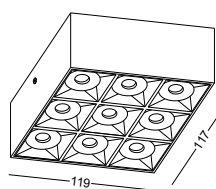

code **LBL715-WT**
casing aluminium / white painting
lamping SMD 27W / Ra>80 / 1080lm
Beam 24 degree /
2700K/3000K/4000K/6000K
installation IP20