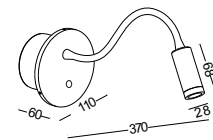

cut-off dia80mm by 60mm depth hole for installation box and driver

if there is no enough space for the box, we can supply an aluminum ring for installation.