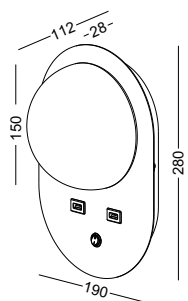

code **LWA448-GD**
casing stainless steel gold
lamping LED 4W
/ Ra>80 / 400lm
Beam white glass shade
2700K/~~3000K~~/4000K/6000K
installation IP20
with 2 pieces of 5V/1A USB charger