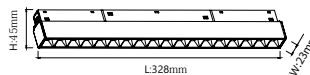

code **LSP718**

casing aluminum / black painting
lamping Osram SMD 18W / Ra>90 / 1620LM
Beam **24** / 36 degree /
3000K/4000K/6000K
Lamp size :L328*W23*H45mm