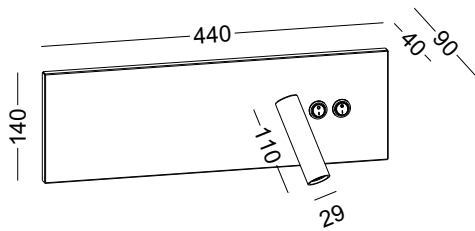

code **LWA334A-BK**
casing steel / black painting
lamping LED 3W spot+4W background light
/ Ra>80 / 120LM+400lm
Beam 30 degree for the spot
2700K/**3000K**/4000K/6000K
installation IP20