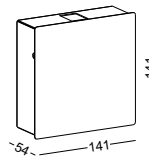

code **LWA556**
casing stainless steel / black painting
lamping LED 2x3W / Ra>80 / 240LM
Beam 8 degree
2700K/**3000K**/4000K/6000K
installation