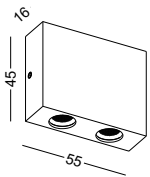

code **LWA326-SL**
casing aluminum / anodized silver
lamping LED 1W / Ra>80 / 70LM
Beam 30 degree / 2700K/**3000K**
/4000K/6000K
lamp input DC 12V/Parallel connection
max 300pcs
installation surface mount
■ ■ ◊ CE ▽ IP20