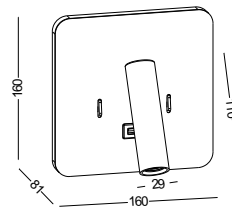

code **LWA497-BK**
casing aluminum / black painting
lamping spot 3W / Ra>80 / 120LM
          back light 3W / Ra>80 / 300LM
Beam 30 degree for spot
          acrylic diffuser for back light
          2700K/3000K/4000K/6000K
installation IP20

Supplied with two switches on the bottom
Supplied with a 5V/2A USB charge port