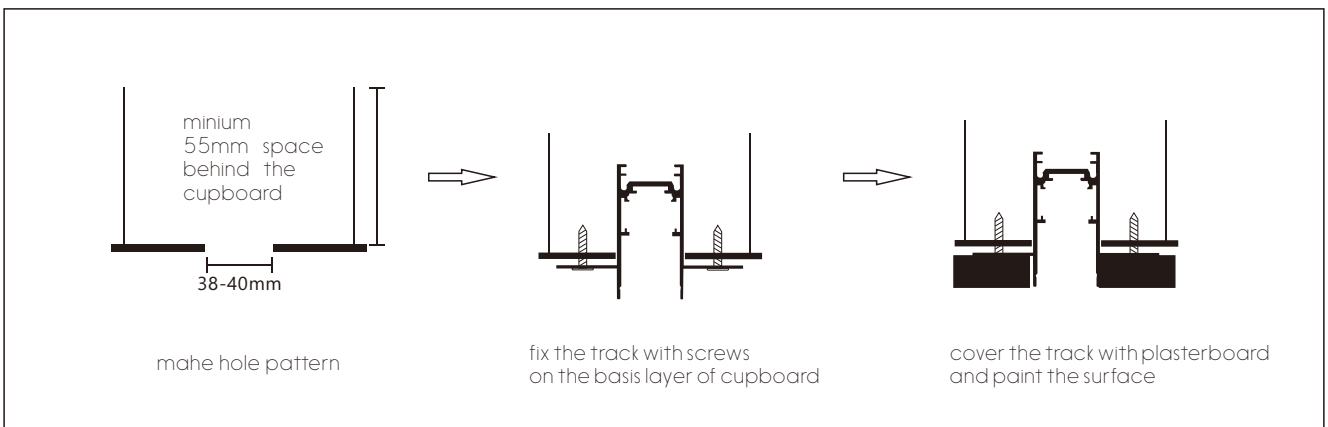

TRC702BK-48V recessed magnetic track on the cupboard