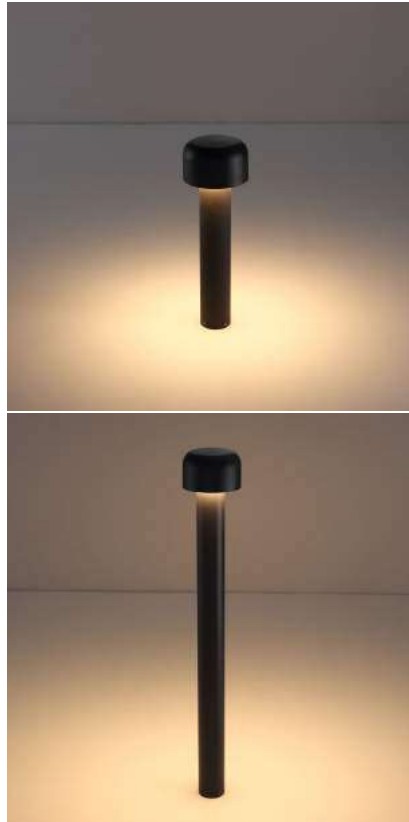

LED GARDEN AND PATH LIGHTS

code **LFL048**

LFL049

casing aluminum

brass shade

finishing black painting

lampping SMD 6W

Lumens 600LM

CRI Ra>80

Beam acrylic diffuser

led color 2700K/3000K/4000K/6000K

Input AC 100-240V

built-in power-supply

installation IP65

code **LFL048-IN12**

LFL049-IN12

Input DC 12/24V

built-in power-supply

installation in parallel

surface customizable

concrete grey paint similar to RAL7037