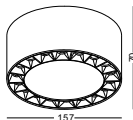

code **LBL719**

casing aluminum / white painting / lamping LED 18W / Ra>80 / 1800LM / spot beam 24 degree / bio-color centre flood 6000K
around spot 3000K

installation IP20