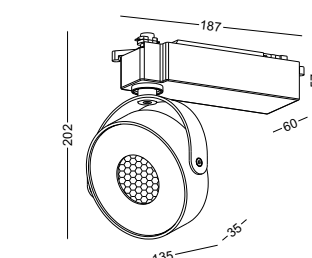

surface customizable concrete grey paint similar to RAL7037