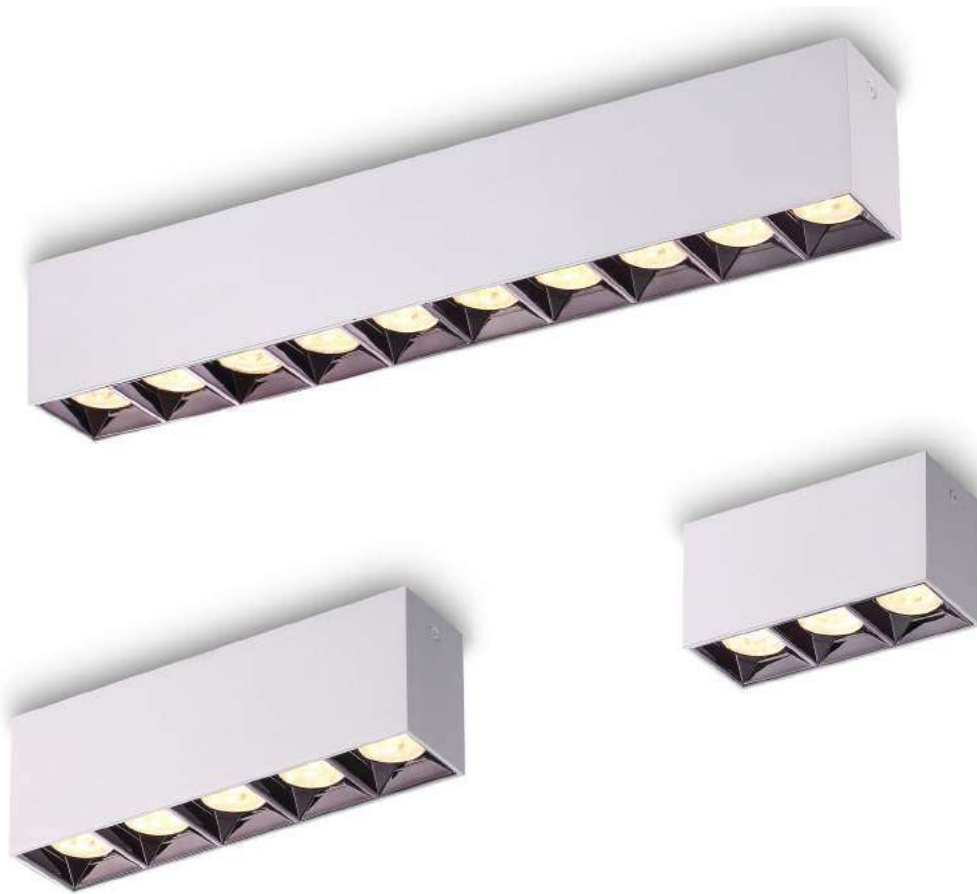

code **LBL712-WT**
casing aluminium / white painting
lamping SMD 9W / Ra>80 / 360lm
Beam 24 degree /
2700K/**3000K**/4000K/6000K
installation ☐ ☒ ☒ ☒ ☒ IP20

code **LBL713-WT**
casing aluminium / white painting
lamping SMD 15W / Ra>80 / 600lm
Beam 24 degree /
2700K/**3000K**/4000K/6000K
installation ☐ ☒ ☒ ☒ ☒ IP20

code **LBL714-WT**
casing aluminium / white painting
lamping SMD 30W / Ra>80 / 1200lm
Beam 24 degree /
2700K/**3000K**/4000K/6000K
installation ☐ ☒ ☒ ☒ ☒ IP20