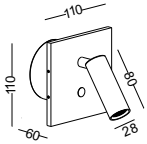

cut-off dia80mm
 by 60mm depth hole for
 installation box and driver

if there is no enough space
 for the box, we can supply
 an aluminum ring for insta-
 llation.

cut-off dia80mm
by 60mm depth hole for
installation box and driver