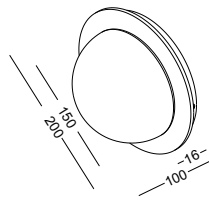

code **LWA447-WT**
casing steel / white painting
lamping LED 4W
/ Ra>80 / 400lm
Beam white glass shade
2700K/**3000K**/4000K/6000K
installation IP20