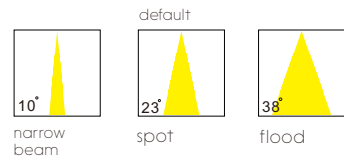

surface customizable

- anodized silver sandblasted
- black paint equal to RAL9011
- chrome plated
- concrete grey paint similar to RAL7037

code LSP179-WT
LSP179-GD
LSP179-SL

casing aluminum
finishing white paint
anodized gold
anodized silver
lampping CREE COB 1507 / 12 Watt
Lumens 900LM
CRI Ra>90
Beam 10 / 23 / 38
lamp color 2700K/3000K/4000K/6000K
Input AC220-240V
installation single circuit/2 line track

Net Weight 1.07kg

lens available