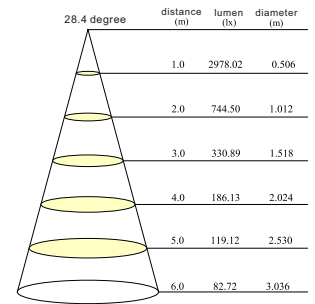

Equal to 8 inch

code **LBL278-BK / LBL278-WT**

casing aluminum / black / white painting

lampping CREE COB 2520 / 42W

CRI Ra>90

Lumens 3300 lm (lamp output/3000K)

Beam 50 degree / check photometrics

lamp color 2700K / **3000K** / 5000K

installation IP20

test condition: θ_a 25 degree / 3000K