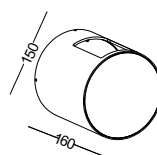

code **LWA409-WT**
casing aluminum / white painting
lamping LED 2x3W / Ra>90 / 600LM
Beam 60 degree
2700K/**3000K**/4000K/6000K
installation IP65