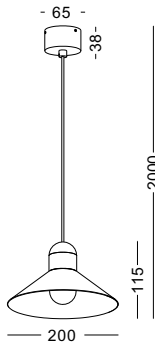

LED PENDANT MEASUREMENTS

LPL402