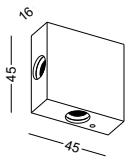

code **LWA325-BK**
casing aluminum / black painting
lamping LED 1W / Ra>80 / 70LM
Beam 30 degree / 2700K/**3000K**
/4000K/6000K
lamp input DC 12V/Parallel connection
max 300pcs
installation surface mount