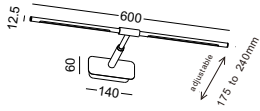

code **LWA506-WT**

casing aluminum / white painting

lamping LED 6W / Ra>80 / 600lm

Beam acrylic diffuser

2700K/**3000K**/4000K/6000K

installation IP20

height adjustable from 175mm to 240mm