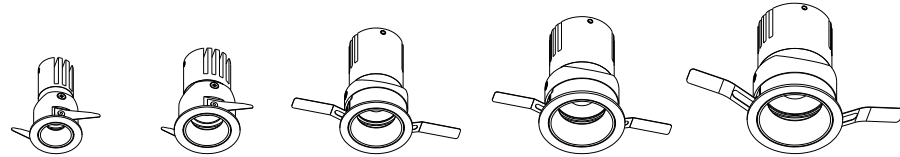

SPOT LIGHT / ROTATABLE
3W/5W/7W/9W/12W