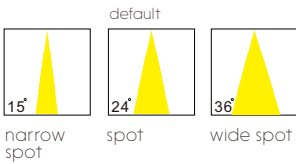

IP20

installation
48V Magnetic Track

beam available

code **LSP710**
casing aluminum / black painting
lamping Osram COB 7W / Ra>90 / 600LM
Beam 15 / 24 / 36 degree /
3000K/4000K/6000K
Lamp size : dia 35 mm * L80mm