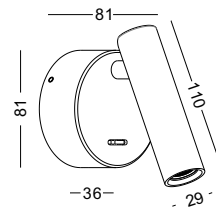

code **LWA330-WT**
casing aluminum
finishing white painting
lamping CREE XPE 1X3W
Lumens 120LM
CRI Ra>80
Beam 30 degree
lamp color 2700K/3000K/4000K/6000K
Input AC220-240V
installation surface mount

▲ Net Weight 0.41kg