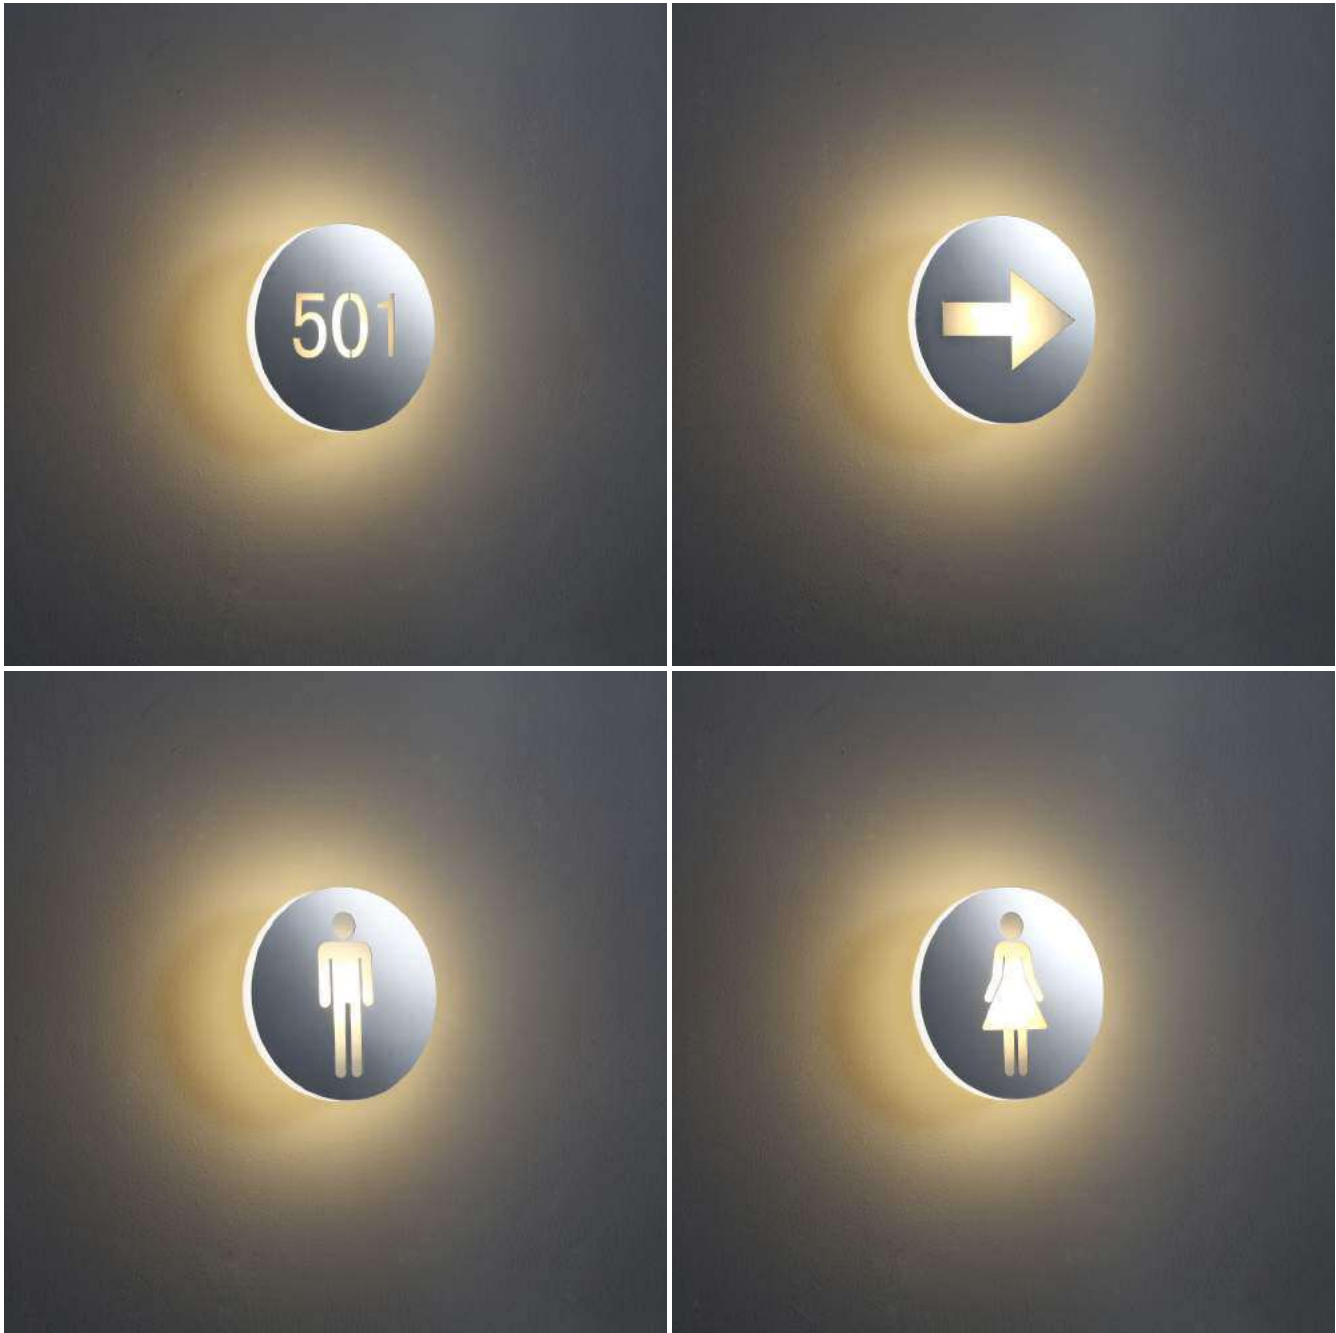

code **LWA228B/C/D/E**

casing nickle stainless steel cover

lamping LED 4W / Ra>80 /400LM

Beam acrylic diffuser

2700K/**3000K**/4000K/6000K

installation IP20

cover customizable consult with our sale manager

cover material customizable aluminum cover in any color

stainless steel nickle/gold cover

cover can be laser cut with any number or any character