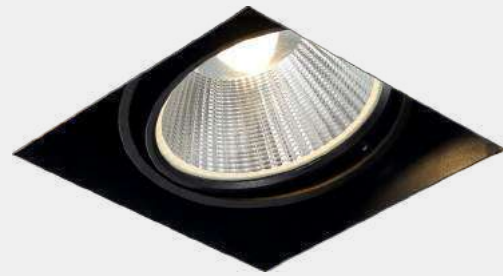

RIMLESS LED GRILLE LIGHTS

code LDC362
casing aluminum / black painting
lamping cob 12W / Ra>90 / 900LM
Beam 10 / 23 / **38** degree
2700K/**3000K**/4000K/6000K
installation cut-out 136x136mm