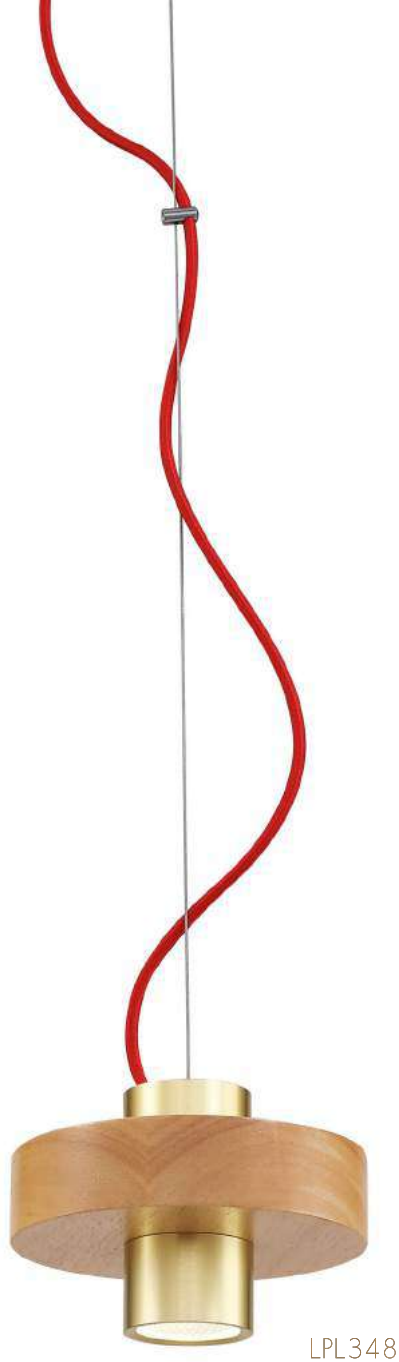

installation IP20 lamp shade dia 68mm x 75mm 2meter cable / cable length customizable

FEEL THE
NATURE
AT HOME

LPL348

LPL350

LPL349

code **LPL348**

casing aluminum+beech / anodized gold / lamping COB 5W / Ra>90 / 430LM / Beam 15 / 24 / 38 / 60 degree / 2700K/3000K/4000K/6000K