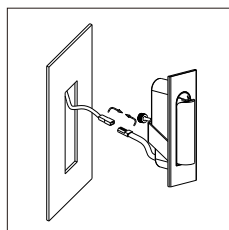

STEP3
Connect
the lamp
with the
driver