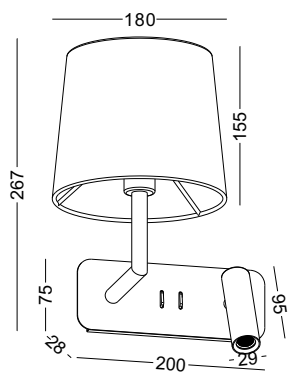

code [LWA375-BK](#)
casing steel+fabric / black painting
lamping LED 3W+E14 / Ra>80 / 120LM
Beam 30 degree for the spot
2700K/3000K/4000K/6000K
installation IP20

code [LWA375-WT](#)
casing steel+fabric / white painting
lamping LED 3W+E14 / Ra>80 / 120LM
Beam 30 degree for the spot
2700K/3000K/4000K/6000K
installation IP20

code [LWA375-CR](#)
casing steel+fabric / chrome plated
lamping LED 3W+E14 / Ra>80 / 120LM
Beam 30 degree for the spot
2700K/3000K/4000K/6000K
installation IP20

Supplied with a 4W E14 LED bulb