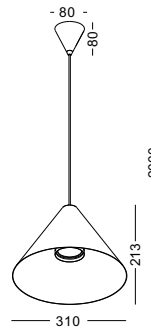

LED PENDANT MEASUREMENTS

LPL228