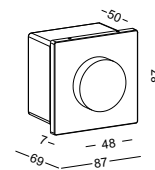

code **ODL056-WT**
casing aluminum / white painting
lamping SMD 3W / Acrylic diffuser
/ Ra>80 / 300lm
Beam 2700K/~~3000K~~/4000K/6000K
installation IP65
installed with a standard 86mm switch box
for indoor and outdoor