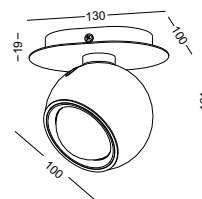

code **LBL286-BK**

casing steel / black painting

lamping COB 5W / Ra>90 / 430lm

Beam Crystal lens /
2700K/3000K/4000K/6000K

installation IP20

the ball adjustable 90 degree vertical
and 350 degree horizontal