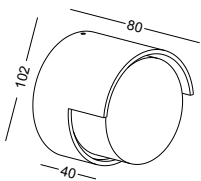

code **LWA382-BK**
casing aluminum / black painting
lamping LED 4W / Ra>80 / 400LM
Beam acrylic diffuser
2700K/**3000K**/4000K/6000K
installation IP65

surface
customizable

concrete grey paint
similar to RAL7037