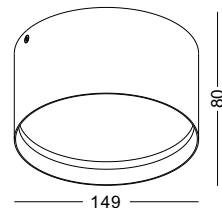

Minimalism Style
Surface Downlight Series
Full Spectrum Led Chips
Adopted CRI>97
Customizable To Zigbee/Mija
Wireless Smart System