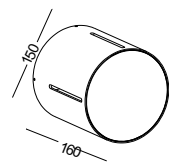

code **LWA407-BK**
casing aluminum / black painting
lamping LED 4x3W / Ra>80 / 1200LM
Beam 8 degree
2700K/**3000K**/4000K/6000K
installation ☐ ☐ ☐ ☐ ☐ IP65