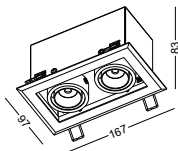

LDC464

aluminum / white painting / black plated shield
COB 2x5W / Ra>90 / 860lm / 24 degree / 3000K

Cut-out 145x80mm