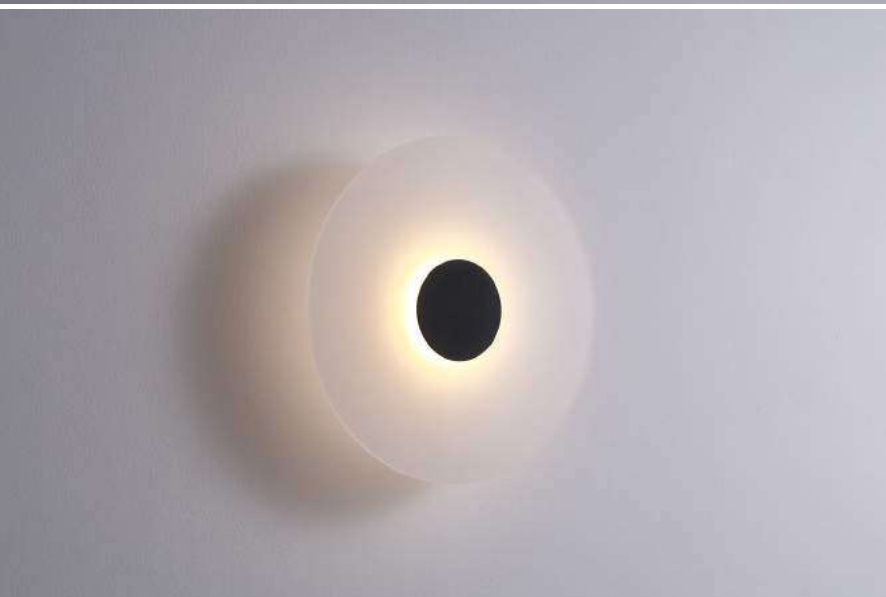

code **LWA436-BK**
casing aluminum / black painting
lamping LED 6W / Ra>80 / 600lm
Beam acrylic diffuser
2700K/**3000K**/4000K/6000K
installation