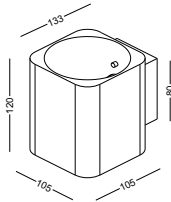

code **LWA270-SL**
casing aluminum / anodized silver
lamping COB 5W / Ra>90 / 430LM
Beam no lense / acrylic diffuser
2700K/~~3000K~~/4000K/6000K
installation IP20

surface customizable black paint equal to RAL9011
white paint similar to RAL9003
concrete grey paint similar to RAL7037