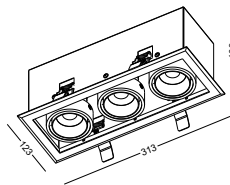

LDC468

aluminum / white painting / black plated shield
COB 3x12W / Ra>90 / 2700lm / 24 degree / 3000K

Cut-out 295x110mm