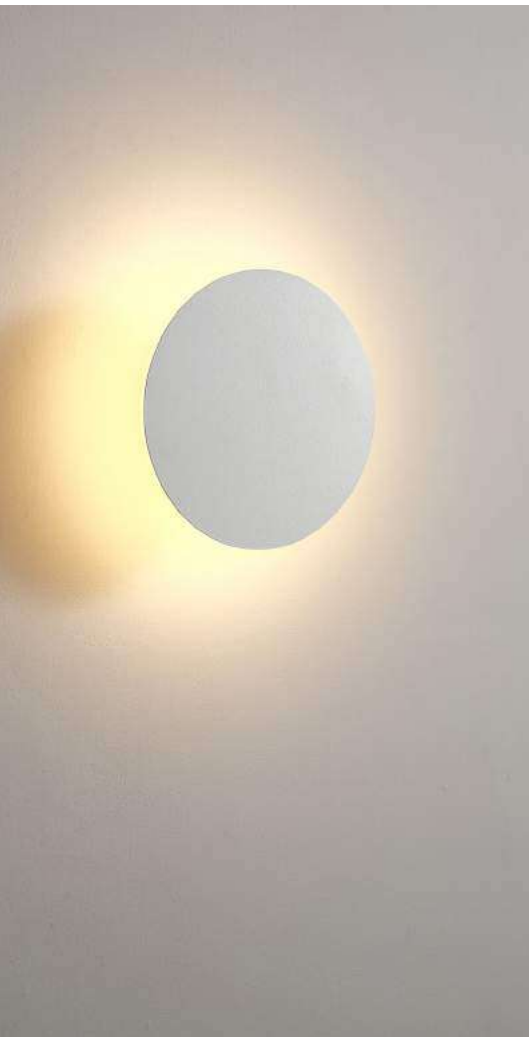

code **LWA431-WT**
casing aluminum / white painting
lamping LED 6W / indirect light
/ Ra>80 / 600lm
Beam acrylic diffuser
2700K/**3000K**/4000K/6000K
installation IP65

code **LWA431-BK**
casing aluminum / black painting
lamping LED 6W / indirect light
/ Ra>80 / 600lm
Beam acrylic diffuser
2700K/**3000K**/4000K/6000K
installation IP65

code **LWA431-GR**
casing aluminum / grey painting
lamping LED 6W / indirect light
/ Ra>80 / 600lm
Beam acrylic diffuser
2700K/**3000K**/4000K/6000K
installation IP65