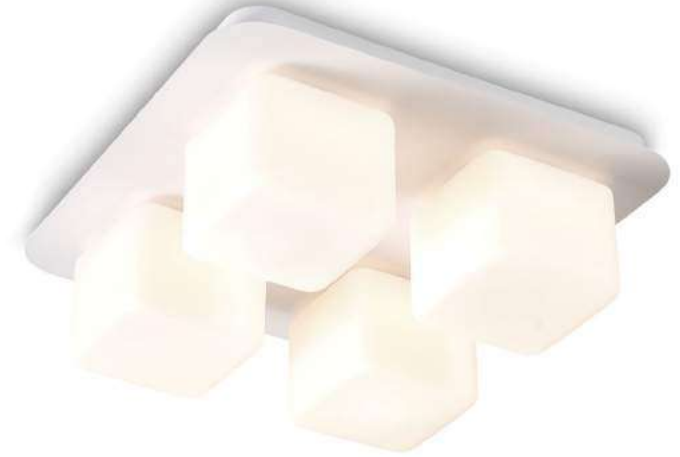

code **LBL313**
casing steel/aluminum heat sink/glass shade
white painting
lamping brigdelux full spectrm SMD 4x8W
Ra>97 /3200LM
Beam 3000K/4000K/6000K three colors
changing by switch
installation IP20

Full Spectrum LED chips adopted CRI>97
Customizable to Zigbee/Mijia Wireless system

Three Colors
Changing by Switch
or remote controller

code **LBL314**
casing steel/aluminum heat sink/glass shade
white painting
lamping brigdelux full spectrm SMD 4x8W
Ra>97 /3200LM
Beam 3000K/4000K/6000K three colors
changing by switch
installation IP20

Full Spectrum LED chips adopted CRI>97
Customizable to Zigbee/Mijia Wireless system

Three Colors
Changing by Switch
or remote controller