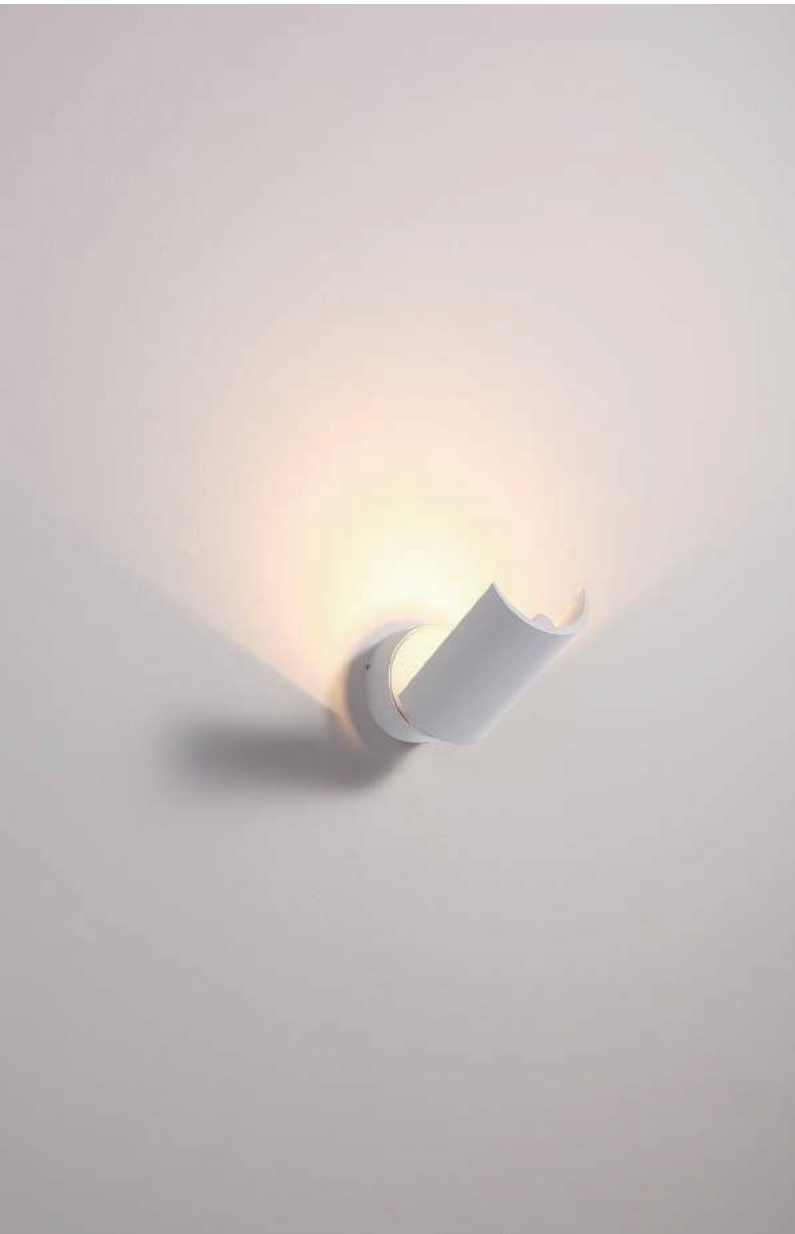

code **LAP427-WT**
casing aluminum / white painting
lamping LED 3W
/ Ra>80 / 300LM
Beam indirect light
2700K/**3000K**/4000K/6000K
installation IP20