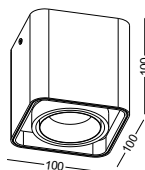

code **LBL708-BK**
casing aluminium / black painting
lamping COB 9W / Ra>90 / 800lm
Beam 24 degree /
2700K/3000K/4000K/6000K
installation