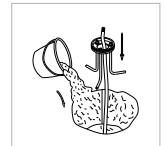

code **LFL009**
LFL010
LFL011

casing aluminum
finishing black painting
lamping COB 9W
Lumens 800LM
CRI Ra>90
Beam Solid acrylic diffuser
led color 2700K/**3000K**/4000K/6000K
Input AC100-240V
built-in power-supply
installation IP65

code **LFL009-IN12**
LFL010-IN12
LFL011-IN12

Input DC 12/24V
built-in power-supply
installation in parallel

surface customizable
concrete grey paint similar to RAL7037