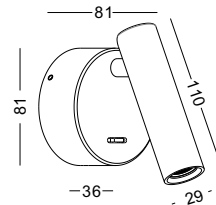

code **LWA330-CR**
casing aluminum
finishing Chrome plated
lamping CREE XPE 1X3W
Lumens 120LM
CRI Ra>80
Beam 30 degree
lamp color 2700K/~~3000K~~/4000K/6000K
Input AC220-240V
installation surface mount

▲ Net Weight 0.41kg