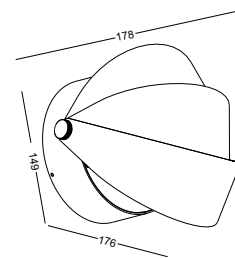

code **LWA451-GR**

casing aluminum / grey painting

lampping COB 6W / up and down light
/ Ra>90 / 500lm

Beam shade adjustable

2700K/**3000K**/4000K/6000K

installation IP65