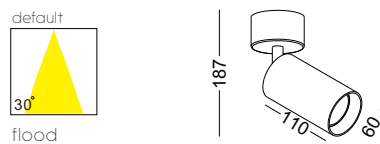

code **DS001-SL**
casing aluminum
finishing anodized silver
lamping Gu 10 Socket
supplied with a
5W LED Gu 10 bulb
Lumens 430LM
CRI Ra>80
Beam 30 degree
lamp color 2700K/**3000K**/4000K/6000K
Input AC 100-240V
installation surface mount

▲ Net Weight 0.41kg

lens available

surface customizable

- chrome plated
- concrete grey paint similar to RAL7037