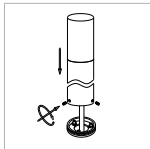

LED GARDEN AND PATH LIGHTS