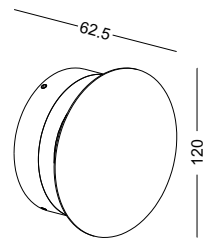

code **LWA304-BK**
casing aluminum / black painting
lamping LED 6W / Ra>80 / 600LM
Beam Acrylic diffuser
2700K/**3000K**/4000K/6000K
installation IP20