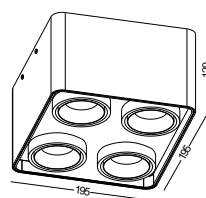

code **LBL7 11-WT**
casing aluminium / white painting
lamping COB 4X9W / Ra>90 / 3200lm
Beam 24 degree /
2700K/**3000K**/4000K/6000K
installation IP20