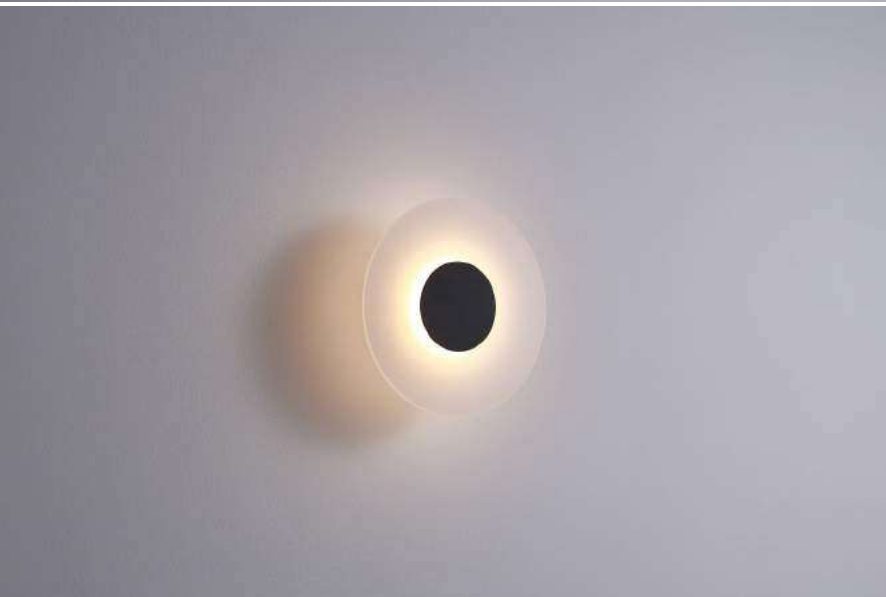

code **LWA435-BK**
casing aluminum / black painting
lamping LED 6W / Ra>80 / 600lm
Beam acrylic diffuser
2700K/**3000K**/4000K/6000K
installation