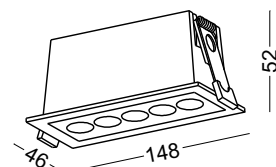

code **LDC725**
casing aluminum / white painting
lamping SMD 5X2W / Ra>80 / 1000LM
Beam 24 degree /
2700K/3000K/4000K/6000K
installation IP20
Cut-out 140X35mm