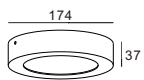

code **LBL201-WT**

surface customizable

■ concrete grey paint similar to RAL7037

casing aluminum / white painting / lamping SMD 12W / Ra>80 / 1200LM / wide flood / 2700K/■/4000K/6000K

installation ■ ⊕ CE ▽ IP20 check photometric on page 001/ Customized to be Dimmable in TRIAC/DALI/0-10V