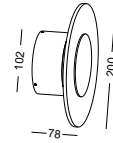

code **LWA434-BK**
casing aluminum / black painting
lamping LED 6W / Ra>80 / 600lm
Beam acrylic diffuser
2700K/**3000K**/4000K/6000K
installation IP65