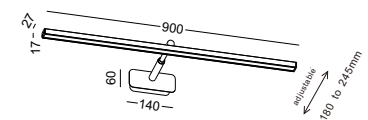

code **LWA519-WT**

casing aluminum / white painting

lamping LED 12W / Ra>80 / 1200lm

Beam acrylic diffuser

2700K/**3000K**/4000K/6000K

installation IP20

height adjustable from 185mm to 250mm