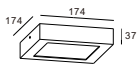

code **LBL203-WT**

surface customizable concrete grey paint similar to RAL7037

casing aluminum / white painting / lamping SMD 12W / Ra>80 / 1200LM / wide flood / 2700K/~~3000K~~/4000K/6000K

installation IP20 check photometric on page 001/ Customized to be Dimmable in TRIAC/DALI/0-10V