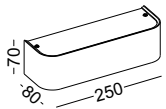

code **LWA149-WT**
casing aluminum / white paint
lamping LED 8W / Ra>80 / 800LM
Beam indirect light
2700K/3000K/4000K/6000K
installation IP20