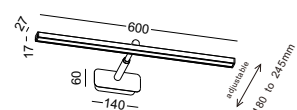

code **LWA516-BK**
casing aluminum / black painting
lamping LED 8W / Ra>80 / 800lm
Beam acrylic diffuser
2700K/**3000K**/4000K/6000K
installation IP20
height adjustable from 185mm to 250mm