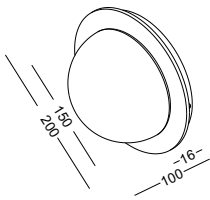

code **LWA447-GD**
casing stainless steel gold
lamping LED 4W
/ Ra>80 / 400lm
Beam white glass shade
2700K/**3000K**/4000K/6000K
installation IP20