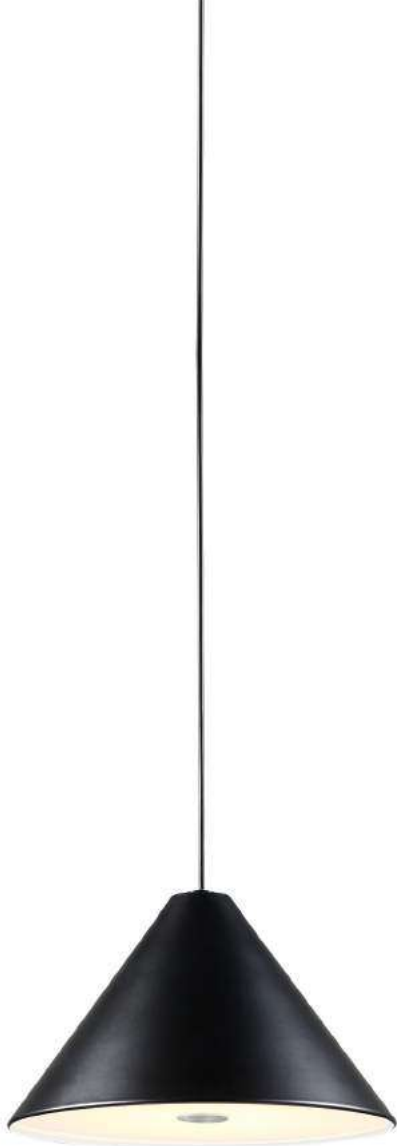

Cone -shape base with no installation nuts outside makes the whole lamp harmonious

With a little aluminum piece the acrylic cover installed on the cape diffuses the light soft and even

It has a perfect structure with no any screw or nuts outside the lamp the whole design looks so harmonius

code **LPL298-BK / LPL298-WT**

surface customizable concrete grey point similar to RAL7037

casing aluminum heat sink / black / white paint / lamping SMD 10W / Ra>80 / 1000LM / acrylic diffuser / 2700K/3000K/4000K/6000K
steel shade / inside and outside

installation IP20 lamp shade dia 250 mm x 153mm 1meter cable / cable length customizable