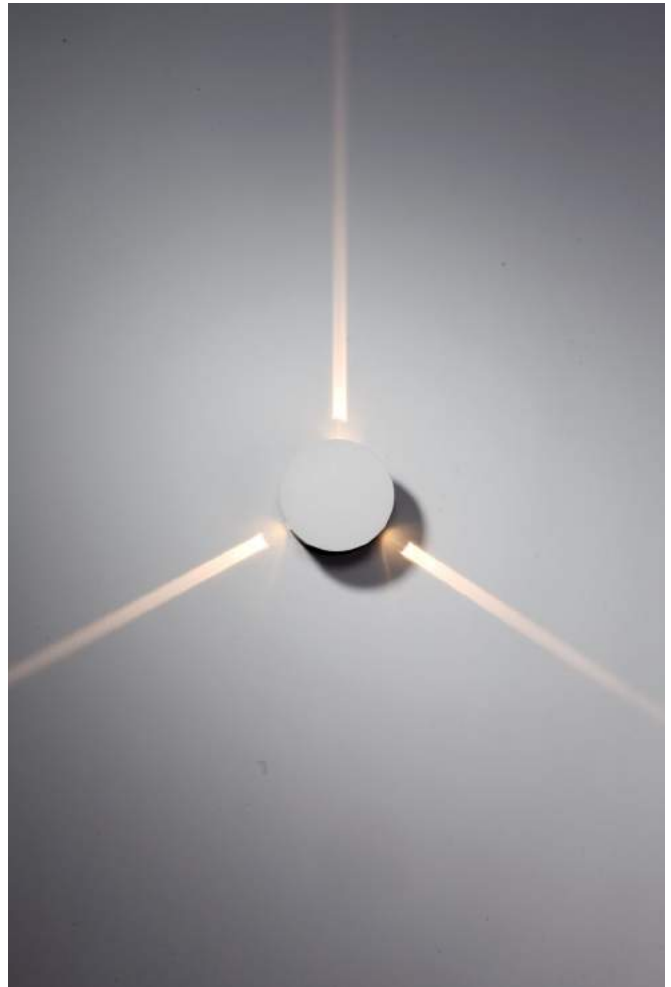

code **LWA156**
casing steel / white painting
lamping LED 2X1W / Ra>80 /140LM
Beam 8 degree /
2700K/~~3000K~~/4000K/6000K
installation ☒ IP20

surface customizable black paint equal to RAL9011
concrete grey paint similar to RAL7037

code **LWA157**
casing steel / white painting
lamping LED 3X1W / Ra>80 /210LM
Beam 8 degree /
2700K/~~3000K~~/4000K/6000K
installation ☒ IP20

surface customizable black paint equal to RAL9011
concrete grey paint similar to RAL7037