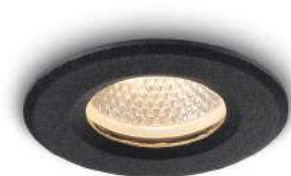

code **LDC470**
 casing aluminum / black painting
 lamping led 3W / Ra>80 / 120LM
 Beam 30 degree
 2700K/**3000K**/4000K/6000K
 installation IP65
 cut-off dia 55mm

code **LDC471**
 casing aluminum / black painting
 lamping COB 6W / Ra>90 / 500LM
 Beam 38 degree
 2700K/**3000K**/4000K/5000K
 installation IP65
 cut-off dia 50mm