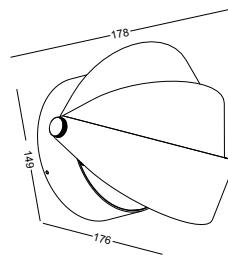

code **LWA451-WT**
casing aluminum / white painting
lamping COB 6W / up and down light
/ Ra>90 / 500lm
Beam shade adjustable
2700K/**3000K**/4000K/6000K
installation IP65