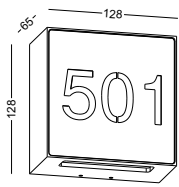

code **LWA480-BK**
casing aluminum / black painting
lamping SMD 6W / Ra>80 / 600LM
Beam 2700K/3000K/4000K/6000K
installation IP65

surface customizable concrete grey paint similar to RAL7037