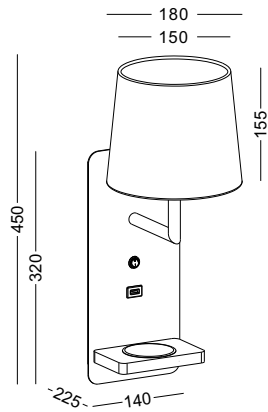

wireless charging board
on the bottom