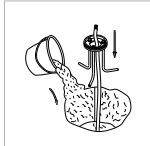

LED GARDEN AND PATH LIGHTS