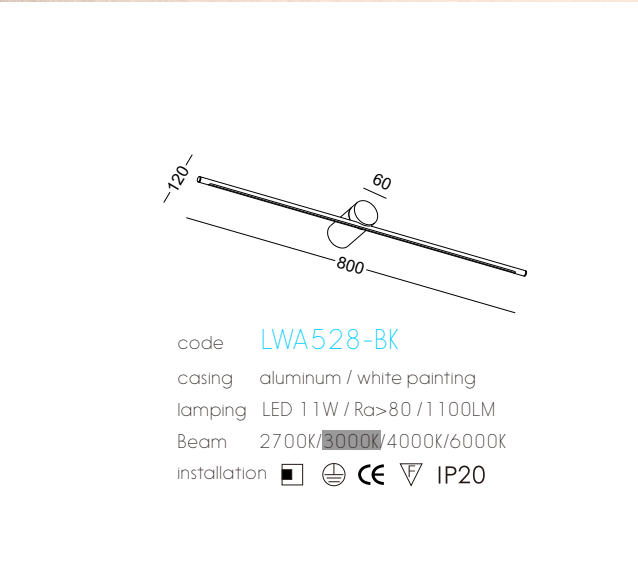

code **LWA528-BK**
casing aluminum / white painting
lamping LED 11W / Ra>80 / 1100LM
Beam 2700K/3000K/4000K/6000K
installation