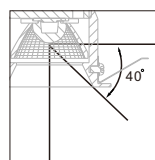

up to 40 degree shielding angle