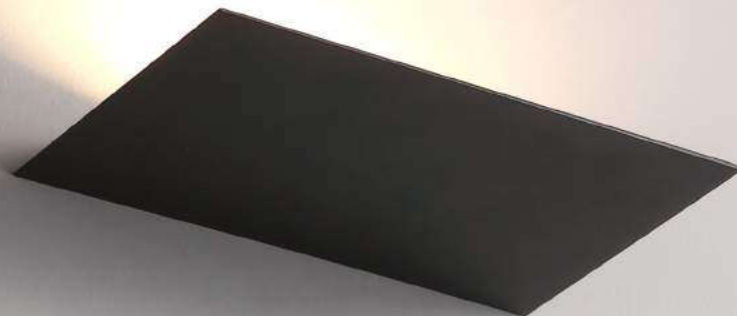

code **LWA439-BK**
casing Aluminium / black painting
lamping COB 18W / wide flood
/ Ra>90 / 1500lm
Beam wide flood for wall/ceiling washer
2700K /   / 4000K / 6000K
installation IP20