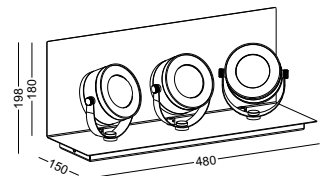

code **LSP235**
casing aluminum / black painting
lamping CREE XML 3x6W
/ Ra>80 / 1200lm
Beam crystal glass lens /2000K
/color film
installation IP65