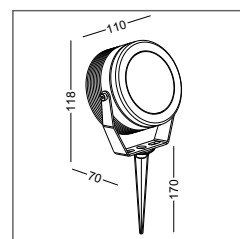

OUTDOOR SPOT LIGHT WITH SPIKE

code **LSP155**

casing aluminum
finishing black painting
lamping COB 6W
Lumens 500LM
CRI Ra>90
Beam 15/24/**38**/60 degree
led color 2700K/**3000K**/4000K/6000K
Input AC100-240V
external power-supply
installation **CE** IP65

code **LSP155-12V**

Input DC12/24V
external power-supply
installation in parallel

code **LSP156**

casing aluminum
finishing black painting
lamping COB 9W
Lumens 800LM
CRI Ra>90
Beam 15/24/**38**/60 degree
led color 2700K/**3000K**/4000K/6000K
Input AC100-240V
external power-supply
installation **CE** IP65

code **LSP156-12V**

Input DC12/24V
external power-supply
installation in parallel

code **LSP157**

casing aluminum
finishing black painting
lamping COB 12W
Lumens 900LM
CRI Ra>90
Beam 15/24/**38**/60 degree
led color 2700K/**3000K**/4000K/6000K
Input AC100-240V
external power-supply
installation **CE** IP65

code **LSP157-12V**

Input DC12/24V
external power-supply
installation in parallel

surface customizable
concrete grey paint similar to RAL7037