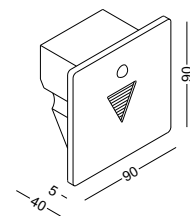

code **LSL708-BK**
casing Aluminium / black painting
lamping SMD 3W / Ra>80 / 170lm
Beam wide beam
2700K/~~3000K~~/4000K/6000K
installation IP20

installation with standard 86mm switch box which is supplied with the lamp

equipped with infrared and light sensor