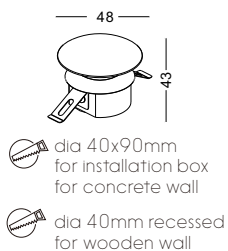

code **LSL014-CR**
casing aluminum / chrome plated
lamping LED 1W / Ra>80 / 70LM
Beam acrylic diffuser/
2700K/**3000K**/4000K/6000K
installation **IP20**
supply with aluminum installation box