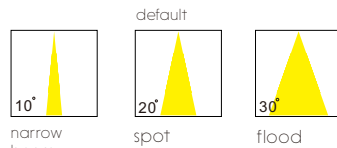

surface customizable
concrete grey paint similar to RAL7037
anodized gold sandblasted

code LSP190-BK
casing aluminum
finishing anodized black
lamping CREE COB 1512
20 Watt
Lumens 1600LM
CRI Ra>90
Beam 10 / 20 / 30
lamp color 2700K/3000K/4000K/6000K
Input AC220-240V
installation single circuit/3 line track

▲ Net Weight 1.26kg

lens available