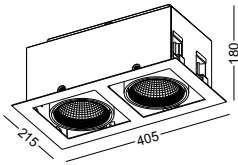

cut-out 365x180mm
IP20

code	casing	finishing	lamping	CRI	lumen	Beam/degree	LED color
LDC212-20W	steel casing aluminum heat sink	white painting	CREE COB 18 16 2X20W	Ra>90	3200lm	10/23/38	2700K/3000K /4000K/6000K
LDC212-24W	steel casing aluminum heat sink	white painting	CREE COB 18 16 2X24W	Ra>90	3840lm	10/23/38	2700K/3000K /4000K/6000K
LDC212-28W	steel casing aluminum heat sink	white painting	CREE COB 18 20 2X28W	Ra>90	4480lm	10/23/38	2700K/3000K /4000K/6000K