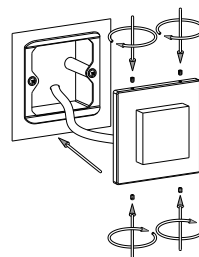

code [LSL711-GR](#)

casing Aluminium / grey painting

LED STEP LIGHT WITH STANDARD 86MM SWITCH BOX IP65

easy and stable installation for whole series

1

2

3

4