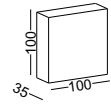

code **LWA164**
casing aluminum / anodized silver
lamping LED 3W / Ra>80 / 120LM
Beam no lense /
2700K/3000K/4000K/6000K
installation IP20

surface customizable black paint equal to RAL9011
white paint similar to RAL9003
concrete grey paint similar to RAL7037