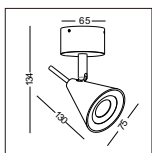

surface customizable
white point similar to RAL9003
concrete grey point similar to RAL7037

code **LSP212**
casing aluminum / black painting
lamping COB 5W / Ra>90 / 430LM
Beam 10/23/38 degree /
2700K/3000K/4000K/6000K
installation IP20
TRIAC dimming driver customizable
Check photometric on page001