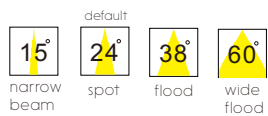

 Cut-out 135x60mm

LDC453

aluminum / white painting / black plated shield
COB 3x7W / Ra>90 / 1680lm / 24 degree / 3000K

 Cut-out 210x60mm

GRILLE SPOT FIXED

 IP20

Lens angle available/COB lamp

CCT available / for COB lamp