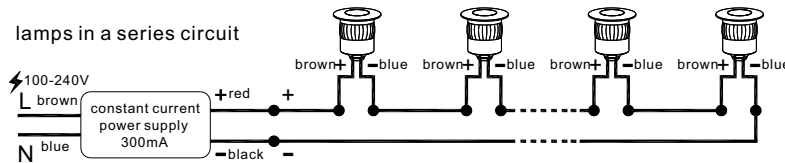

ODL020 Installation in series

lamps in a series circuit