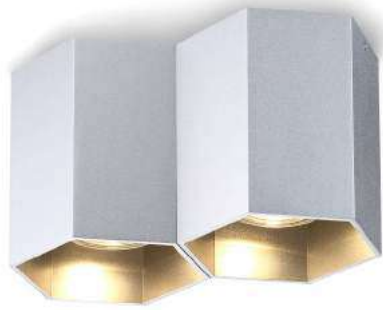

HEXAGON SERIES
Gu10 SOCKET
SURFACE
DOWNLIGHT

surface
customizable
■ concrete grey paint
similar to RAL7037

5W COB
GU10 LED
BULB
RECOMMENDED

code [LBL252-BK](#) / [LBL252-WT](#) / [LBL252-GD](#) / [LBL252-SL](#)

casing aluminum / black painting / white painting / anodized gold / anodized silver / lamping 2X Gu10 socket Max 50w / surface mount

installation IP20 / bulb not included / Gu10 5W LED Bulb recommended