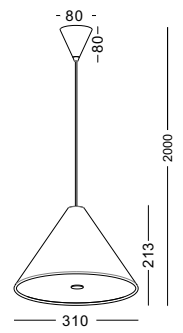

LED PENDANT MEASUREMENTS

LPL299