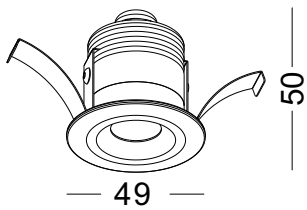

code **LDC402**
casing all in brass
finishing polished
lamping LED 3W
lumens 120LM
CRI Ra>80
Beam 30 degree
2700K/~~3000K~~/4000K/6000K
input voltage 100-240V
installation **CE IP67**
cut-off dia43mm