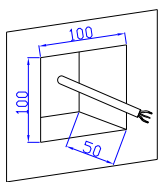

LED STEP LIGHT WITH STANDARD 86MM SWITCH BOX IP65

easy and stable installation for whole series

1

2

3

4

5