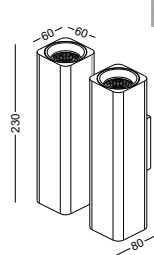

code **LWA266**
casing aluminum / white paint
lamping cob 4x6W / Ra>90 / 2000LM
Beam 23 degree /
2700K/3000K/4000K/6000K
installation IP20

surface customizable black paint equal to RAL9011
concrete grey paint similar to RAL7037