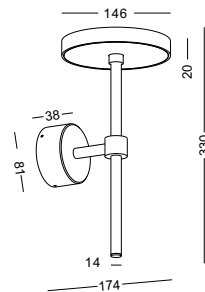

code **LWA488**
casing aluminum / black painting
lamping SMD 10W / Ra>80 / 1000LM
Beam 2700K/3000K/4000K/6000K
installation IP65

surface customizable white paint similar to RAL9003
concrete grey paint similar to RAL7037