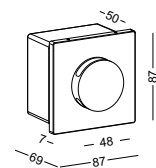

code **ODL061-BK**
casing aluminum / black painting
lamping CREE 3W / up and down light
/ Ra>80 / 120lm
Beam 2700K/3000K/4000K/6000K
installation IP65
installed with a standard 86mm switch box
for indoor and outdoor