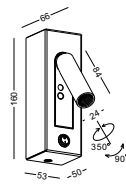

code **LWA540-WT**
casing steel+aluminum / white painting
lamping LED 3W / Ra>80 / 120LM
Beam 30 degree
2700K/3000K/4000K/6000K
installation