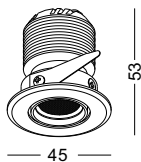

IP20

Dia 40mm

installed in groups/single
power-supply for single
installation is included

code	casing	finishing	lamping	CRI	lumen	Beam/degree	LED color
LDC001A-WT	aluminum	white painting	LED 3W	Ra>80	120lm	10 / 20 / 30	2700K/3000K /4000K/6000K /red/green/blue
LDC001A-BK	aluminum	anodized black	LED 3W	Ra>80	120lm	10 / 20 / 30	2700K/3000K /4000K/6000K /red/green/blue
LDC001A-SL	aluminum	anodized silver	LED 3W	Ra>80	120lm	10 / 20 / 30	2700K/3000K /4000K/6000K /red/green/blue
LDC001A-GD	aluminum	gold plated	LED 3W	Ra>80	120lm	10 / 20 / 30	2700K/3000K /4000K/6000K /red/green/blue