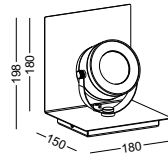

code **LSP233**
casing aluminum / black painting
lamping CREE XML 6W
/ Ra>80 / 400lm
Beam crystal glass lens /2000K
/color film
installation IP65