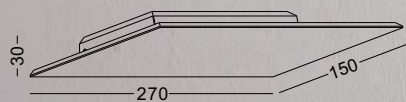

code **LWA438-WT**

casing Aluminium / white painting

lamping COB 12W / wide flood
/ Ra>90 / 1000lm

Beam wide flood for wall/ceiling washer
2700K/~~3000K~~/4000K/6000K

installation     IP20

code **LWA438-BK**
casing Aluminium / black painting
lamping COB 12W / wide flood
/ Ra>90 / 1000lm
Beam wide flood for wall/ceiling washer
2700K/~~3000K~~/4000K/6000K
installation     IP20