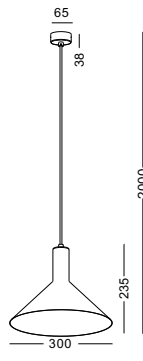

LED PENDANT MEASUREMENTS

LPL315