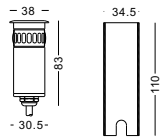

code **ODL020-IN12**

stainless steel 316 cover / aluminum heat sink / aluminum installation case

casing stainless steel+aluminum / lamping LED 1W / Ra>80 / 70LM / Beam 10/20/30 degree / 2700K/3000K/4000K/6000K/red / green / blue

installation **IP67**

supplied with built-in DC 12/24V input LED driver /check installation in next page