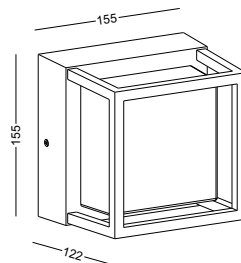

code **LWA706**
casing aluminum / black painting
lamping SMD 12W / Ra>80 / 1200lm
Beam acrylic diffuser
2700K/**3000K**/4000K/6000K
Installation IP65