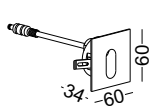

code **ODL041**
casing aluminum / anodized black
lamping LED 1W / Ra>80 /70LM
Beam acrylic diffuser
2700K/3000K/4000K/6000K
red / green / blue
installation **CE IP65**

cut-off dia55x 100mm
for installation box

surface customizable
white paint similar to RAL9003
concrete grey paint similar to RAL7037

code **ODL042**
casing aluminum / anodized black
lamping LED 1W / Ra>80 /70LM
Beam acrylic diffuser
2700K/3000K/4000K/6000K
red / green / blue
installation **CE IP65**

cut-off dia55x 100mm
for installation box