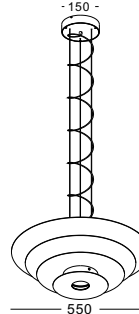

LED PENDANT MEASUREMENTS

LPL312