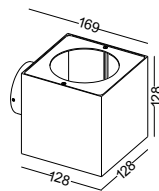

code **LWA300E-WT**
casing aluminum / white paint
lamping LED 6W / Ra>90 / 500LM
Beam 90 degree /
2700K/3000K/4000K/6000K
installation IP65

surface customizable black paint equal to RAL9011
concrete grey paint similar to RAL7037