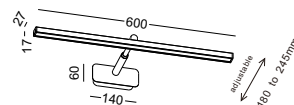

code **LWA516-WT**
casing aluminum / white painting
lamping LED 8W / Ra>80 / 800lm
Beam acrylic diffuser
2700K/**3000K**/4000K/6000K
installation IP20
height adjustable from 185mm to 250mm