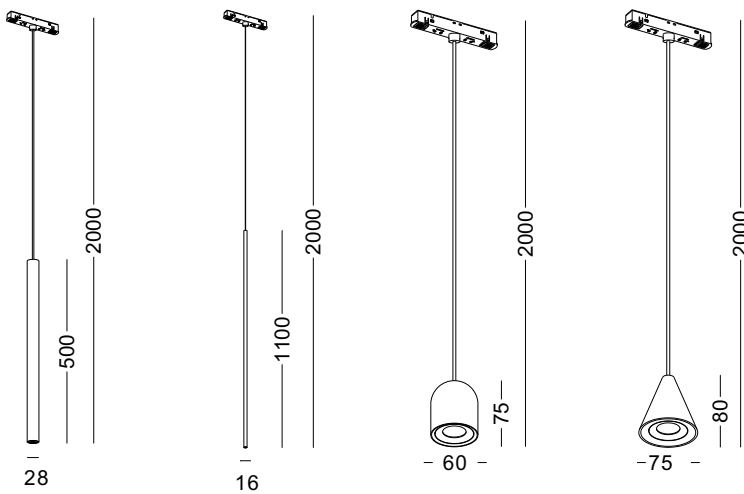

track locks on both sides

Tuya 2.4G,
 Mijia,
 Tmall,
 Zigbee,
 Bluetooth,
 0-10V,
 Dali

adopted to many intelligent system customizable

Two surface color black and white

Beam 180 degree rotatable

MAGNETIC TRACK LED PENDANT LIGHT