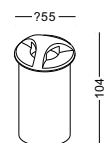

code **ODL026**

surface customizable concrete grey paint similar to RAL7037 anodized black sandblasted

casing aluminum / anodized silver / lamping LED 3W / Ra>80 / 120LM / three ways light / 2700K/**3000K**/4000K/6000K red / green / blue

installation **CE IP67** cut-off dia50x100mm for installation box