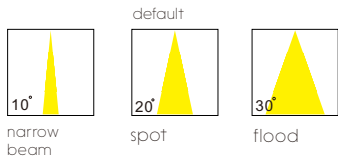

code LSP194
casing aluminum
finishing black paint+anodized gold
lamping COB 9W
Lumens 800LM
CRI Ra>90
Beam 10 / 20 / 30 degree
lamp color 2700K/3000K/4000K/6000K
Input AC220-240V
installation single circuit/3 line track

Net Weight 0.65kg

lens available