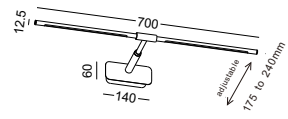

code **LWA507-BK**
casing aluminum / black painting
lamping LED 8W / Ra>80 / 800lm
Beam acrylic diffuser
2700K/3000K/4000K/6000K
installation IP20
height adjustable from 175mm to 240mm