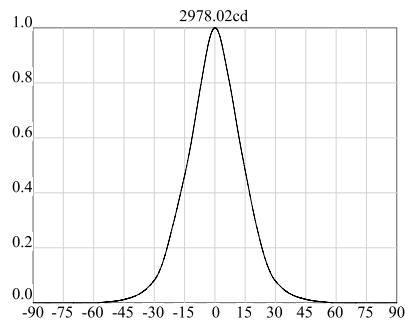

surface customizable

concrete grey paint similar to RAL7037

Equal to 8 inch

code **LBL278-BK / LBL278-WT**

casing aluminum / black / white painting

lampping CREE COB 2520 / 42W

CRI Ra>90

Lumens 3300 lm (lamp output/3000K)

Beam 50 degree / check photometrics

lamp color 2700K / **3000K** / 5000K

installation IP20

test condition: θ_a 25 degree / 3000K