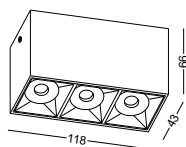

code **LBL7 12-BK**
casing aluminium / black painting
lamping SMD 9W / Ra>80 / 360lm
Beam 24 degree /
2700K/**3000K**/4000K/6000K
installation IP20