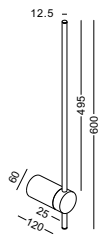

code **LWA466**
casing aluminum / anodized gold+black
lamping LED 6W / Ra>80 / 600lm
Beam acrylic diffuser
2700K/**3000K**/4000K/6000K
installation IP20