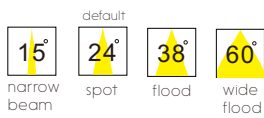

 Cut-out 200x110mm

LDC468

aluminum / white painting / black plated shield
COB 3x12W / Ra>90 / 2700lm / 24 degree / 3000K

 Cut-out 295x110mm

GRILLE RIMLESS

 IP20

Lens angle available/COB lamp

CCT available / for COB lamp