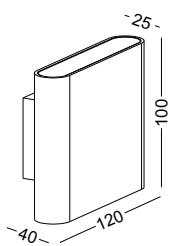

code [LWA455-WT](#)
casing aluminum / white painting
lamping SMD 12W / flood
/ Ra>80 / 1200lm
Beam 2700K/**3000K**/4000K/6000K
installation IP65

code [LWA455-GR](#)
casing aluminum / grey painting

code [LWA455-BK](#)
casing aluminum / black painting