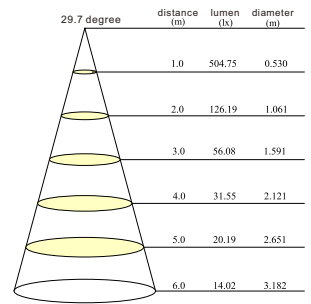

surface customizable

concrete grey paint similar to RAL7037

Equal to 4 inch

code **LBL274-BK / LBL274-WT**

casing aluminum / black / white painting

lampping CREE COB 1507 / 6W

CRI Ra>90

Lumens 610 lm (lamp output/3000K)

Beam 50 degree / check photometrics

lamp color 2700K / **3000K** / 5000K

installation

test condition: ta 25 degree / 3000K