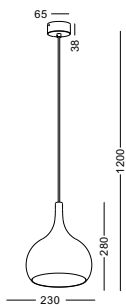

code **LPL313-WT**
casing Steel
finishing outer/white painting
inner/ white painting
lamping E27 Socket
installation ceiling surface mount
black fabric cable 1M long customizable
☐ Ⓛ CE ⚡ IP20 ▲ 0.75kg