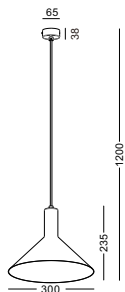

code **LPL315-WT**
casing Steel
finishing outer/white painting
inner/ white painting
lamping E27 Socket
installation ceiling surface mount
black fabric cable 1M long customizable
☐ Ⓛ Ⓒ Ⓜ IP20 ▲ 0.87kg