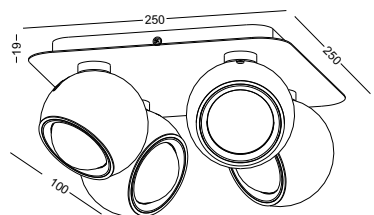

code **LBL289-BK**
casing steel / black painting
lamping COB 4x5W / Ra>90 / 1720lm
Beam Crystal lens /
2700K/3000K/4000K/6000K
installation IP20
the ball adjustable 90 degree vertical
and 350 degree horizontal