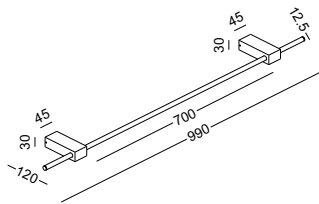

code **LWA391**
casing aluminum / anodized black + gold
lamping LED 8W / Ra>80 / 800LM
Beam indirect light
2700K/**3000K**/4000K/6000K
installation ☒ ☐ ☐ ☐ ☐ IP20