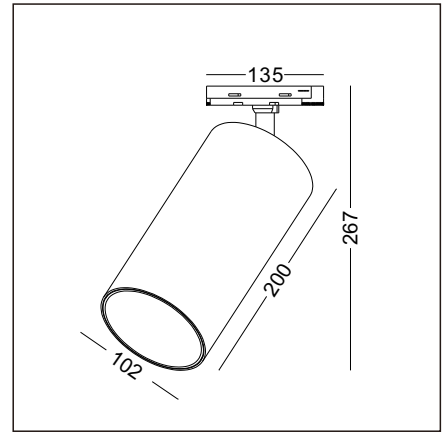

**SUPER SLIM LED TRACK SPOT LIGHT
12W / DIA102MM VERSION**

**DEFAULT 3 FINISHING COLOR AVAILABLE
4 MORE FINISHING COLOR CUSTOM MADE**

**GOOD SERIES FOR HOME, MUSEUM,
CAFÉ SHOP, RETAIL SHOP, AND ETC.**

code LSP177-WT
LSP177-GD
LSP177-SL