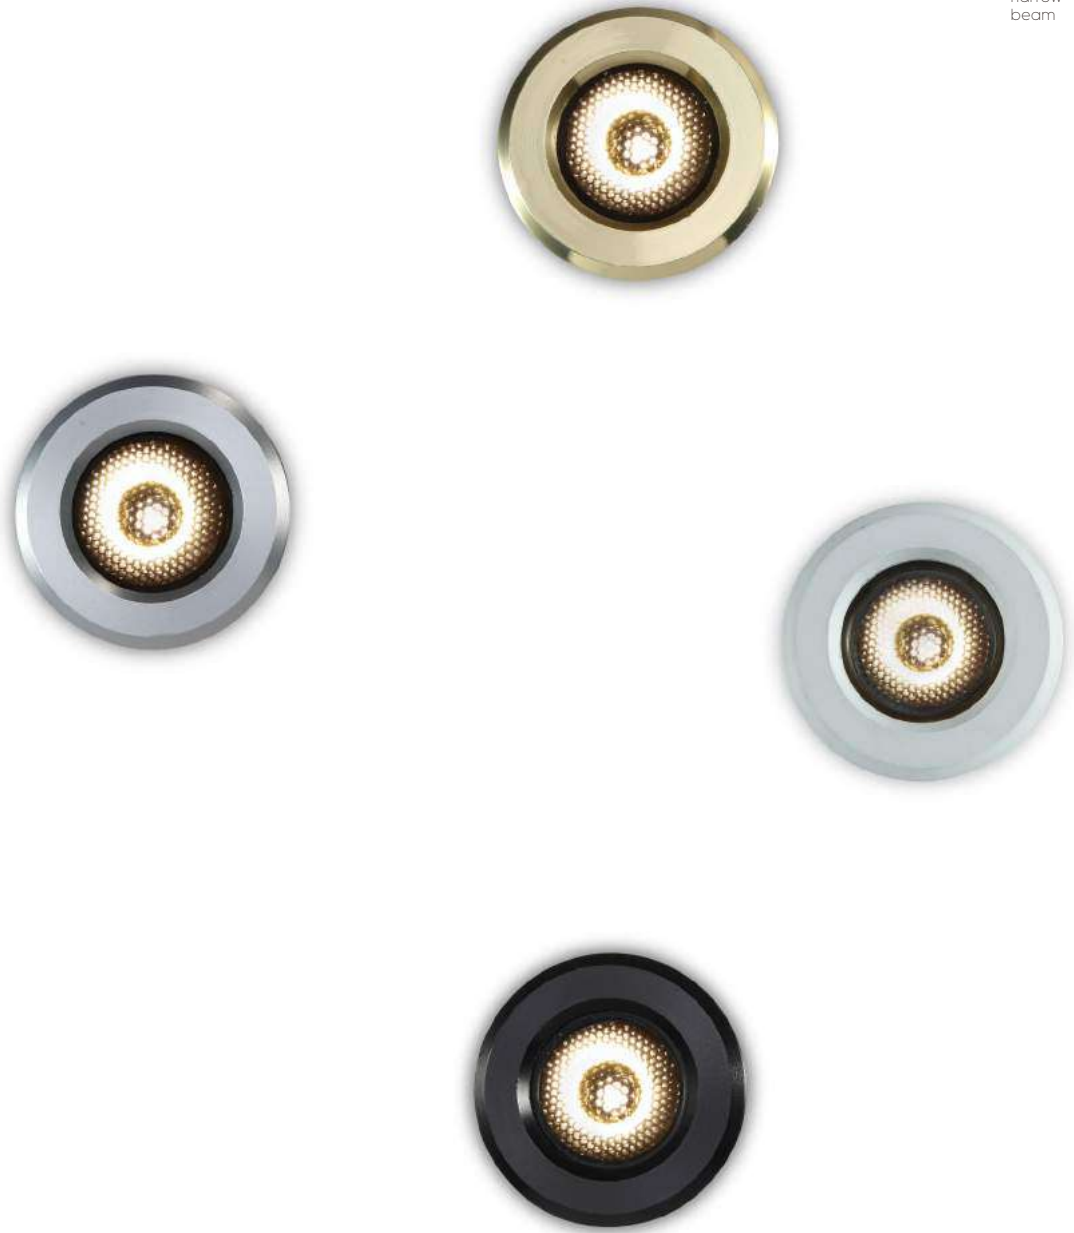

LED MINI SPOT LIGHT

lens available

LED DOT LIGHT 3W SERIES

surface customizable

- chrome plated
- concrete grey paint similar to RAL7037

- IP20
- Dia 30mm
- installed in groups
- power-supply not included

code	casing	finishing	lamping	CRI	lumen	Beam/degree	LED color
LDC005A-WT	aluminum	white painting	LED 3W	Ra>80	120lm	10 / 20 / 30	2700K/3000K /4000K/6000K /red/green/blue
LDC005A-BK	aluminum	anodized black	LED 3W	Ra>80	120lm	10 / 20 / 30	2700K/3000K /4000K/6000K /red/green/blue
LDC005A-SL	aluminum	anodized silver	LED 3W	Ra>80	120lm	10 / 20 / 30	2700K/3000K /4000K/6000K /red/green/blue
LDC005A-GD	aluminum	gold plated	LED 3W	Ra>80	120lm	10 / 20 / 30	2700K/3000K /4000K/6000K /red/green/blue