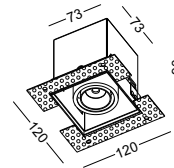

CCT available / for COB lamp

LDC457

aluminum / white painting / black plated shield
COB 5W / Ra>90 / 430lm / 24 degree / 3000K

Cut-out 85x85mm