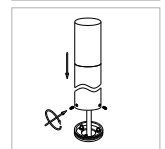

code **LFL009**
LFL010
LFL011

casing aluminum
finishing black painting
lamping COB 9W
Lumens 800LM
CRI Ra>90
Beam Solid acrylic diffuser
led color 2700K/**3000K**/4000K/6000K
Input AC100-240V
built-in power-supply
installation IP65

code **LFL009-IN12**
LFL010-IN12
LFL011-IN12

Input DC 12/24V
built-in power-supply
installation in parallel

surface customizable
concrete grey paint similar to RAL7037