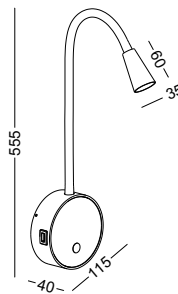

code **LWA423-BK**
casing aluminum / black painting
lamping led 3W
/ Ra>80 / 120LM
Beam 30 degree for the spot
2700K/**3000K**/4000K/6000K
installation ☒ ☒ ☒ ☒ IP20
Supplied with 2pcs 5V/1A USB charger
and touching switch on the base