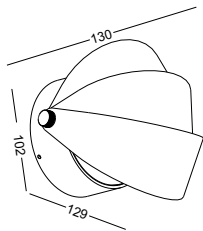

code **LWA450-GR**
casing aluminum / grey painting
lamping COB 3W / up and down light
/ Ra>90 / 300lm
Beam shade adjustable
2700K/**3000K**/4000K/6000K
installation IP65