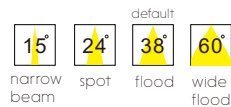

code	casing	finishing	lamping	CRI	lumen	LED color
LDC990-WT	aluminum	white paint	COB 12W	Ra>90	900lm	2700K/~~3000K~~ /4000K/6000K

reflector available

code	casing	finishing	lamping	CRI	lumen	LED color
LDC990-BK	aluminum	black paint	COB 12W	Ra>90	900lm	2700K/~~3000K~~ /4000K/6000K