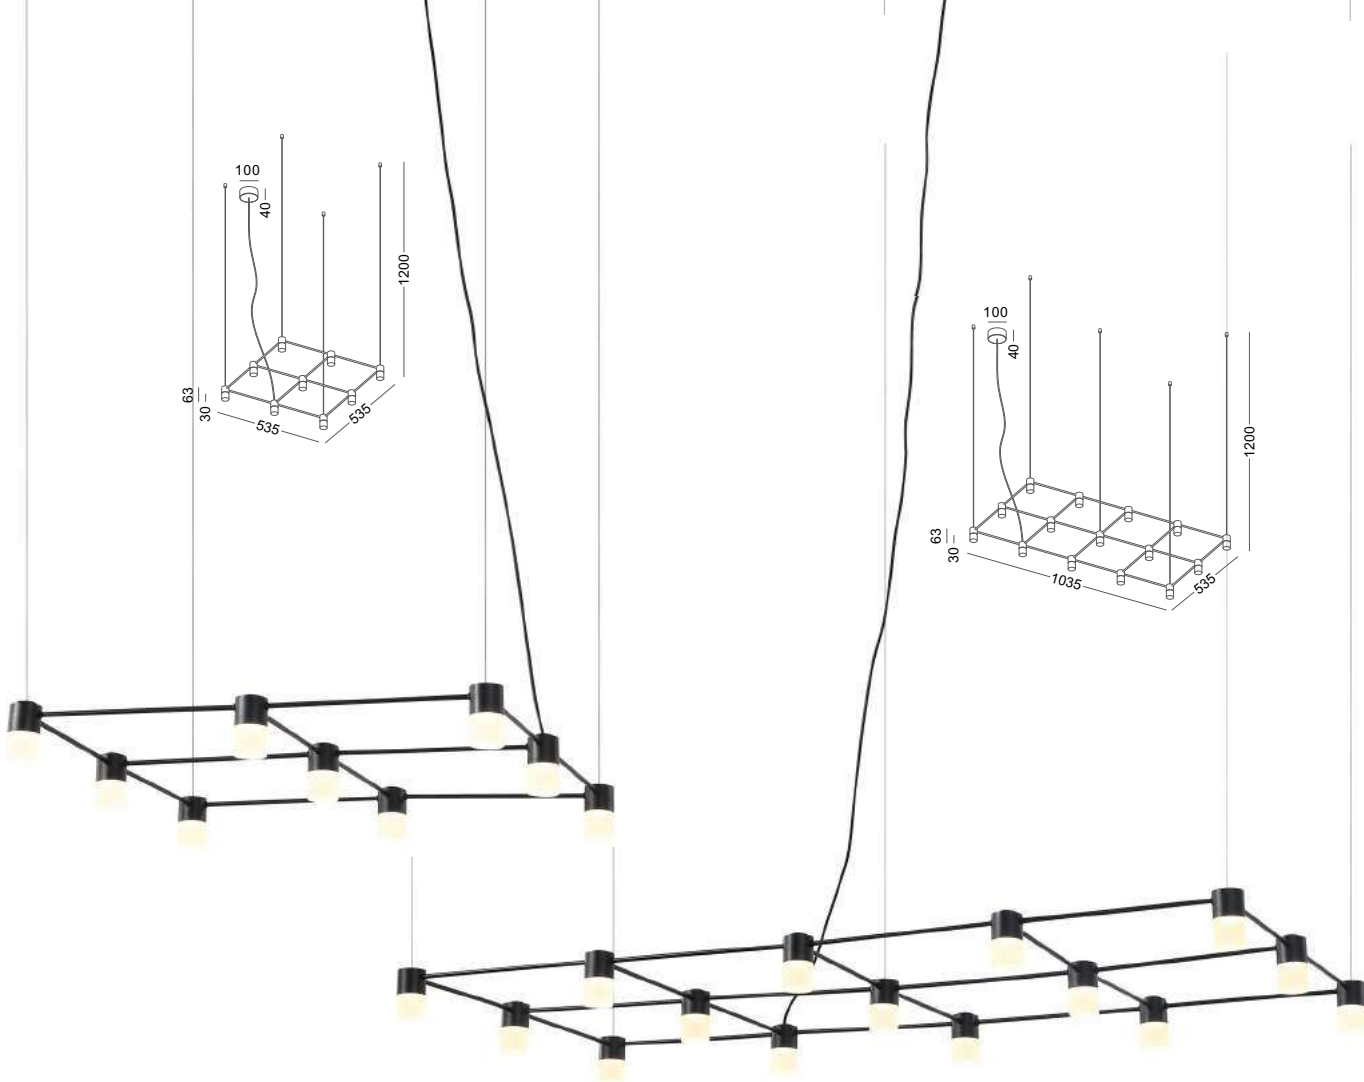

code **LPL342-BK**

surface customizable white paint similar to RAL9003

casing aluminum+steel / black painting / lamping cree 9W / Ra>80 / 630LM / acrylic diffuser / 2700K/**3000K**/4000K/6000K

installation IP20 grille size 535mm x 535mm 1.2meter cable / cable length customizable

code **LPL343-BK**

surface customizable white paint similar to RAL9003

casing aluminum+steel / black painting / lamping cree 15W / Ra>80 / 1050LM / acrylic diffuser / 2700K/**3000K**/4000K/6000K

installation IP20 grille size 535mm x 1035mm 1.2meter cable / cable length customizable