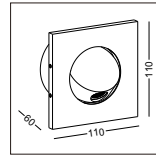

code **LWA220-WT**
casing aluminum / white paint
lamping LED 3W / Ra>80 / 120LM
Beam 30 degree /
2700K/3000K/4000K/6000K

installation IP20

cut-off dia80mm
by 60mm depth hole for
installation box and driver