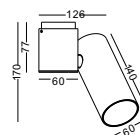

code **LSP180-GD**
casing aluminum / anodized gold
lamping COB 5W / Ra>90 /430LM
Beam 10/23/38 degree /
2700K/3000K/4000K/6000K
installation IP20
TRIAC dimming driver customizable
Check photometric on page001

surface customizable
black paint equal to RAL9011
concrete grey paint similar to RAL7037