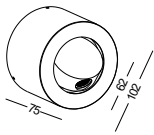

code **LWA475-BK**
casing aluminum / black painting
lamping LED 3W / Ra>80 / 120LM
Beam 30 degree
2700K/**3000K**/4000K/6000K
installation IP20
Customizable with USB charge port