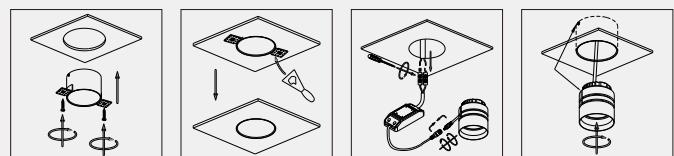

Installation Guide