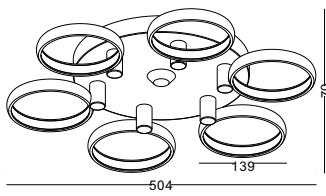

code **LBL 139-BK**
casing aluminum / black painting
lamping LED 18W / Ra>80 / 1800LM
Beam 2700K/3000K/4000K/6000K
installation IP20

code **LBL 140-BK**
casing aluminum / black painting
lamping LED 36W / Ra>80 / 3600LM
Beam 2700K/3000K/4000K/6000K
installation IP20