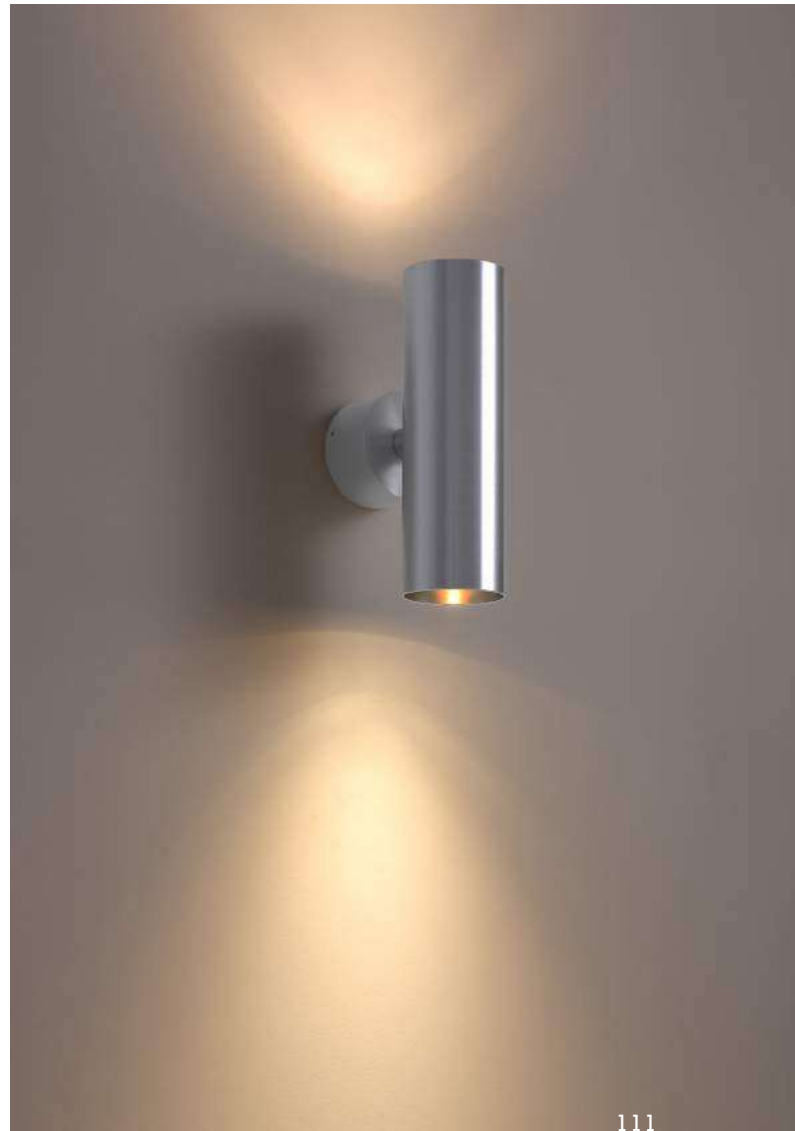

code **DS032-SL**
casing aluminum / anodized silver
lamping 2xGu10 socket supplied with
2x 5W LED bulbs/ Ra>80 /860LM
Beam 30 degree /
2700K/**3000K**/4000K/6000K
installation IP20

surface
customizable

- concrete grey paint
  similar to RAL7037
- anodized gold
  brushed circular