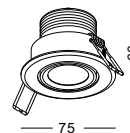

code **LDC470**
 casing aluminum / black painting
 lamping led 3W / Ra>80 / 120LM
 Beam 30 degree
 2700K/**3000K**/4000K/6000K
 installation IP65
 cut-off dia 55mm

code **LDC471**
 casing aluminum / black painting
 lamping COB 6W / Ra>90 / 500LM
 Beam 38 degree
 2700K/**3000K**/4000K/5000K
 installation IP65
 cut-off dia 50mm