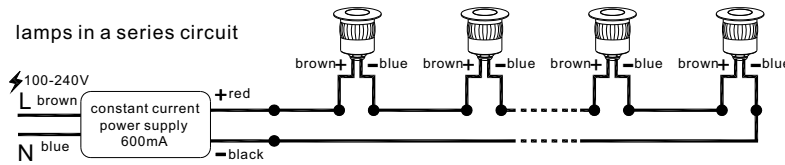

ODL024 / ODL001 Installation in series

lamps in a series circuit

Constant current power supply			
Power supply	Out put current	Out put voltage	Load
2-3x 3W	600mA	DC5-12V	2-3pcs
4-6x 3W	600mA	DC12-22V	4-6pcs
6-10x 3W	600mA	DC20-36V	6-10pcs
10-14x 3W	600mA	DC30-50V	10-14pcs