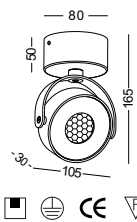

code **LBL264-BK**
casing aluminum / black painting
lamping COB 9W / Ra>90 / 720lm
2700K/**3000K**/4000K/6000K
Beam 10/**20**/30 degree
with 3mm honeycomb