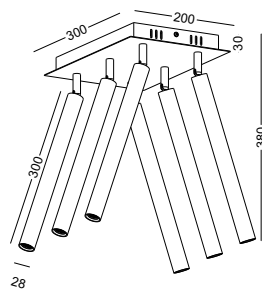

code **LBL199**

surface customizable white paint similar to RAL9003 concrete grey paint similar to RAL7037

casing aluminum / black painting / lamping LED 3x3W / Ra>80 / 360LM / Beam 10/20/30 degree / 2700K/3000K/4000K/6000K

installation IP20 TRIAC / 0/1-10V / DALI dimming driver customizable

code **LBL200**

surface customizable white paint similar to RAL9003 concrete grey paint similar to RAL7037

casing aluminum / black painting / lamping LED 6x3W / Ra>80 / 720LM / Beam 10/20/30 degree / 2700K/3000K/4000K/6000K

installation IP20 TRIAC / 0/1-10V / DALI dimming driver customizable