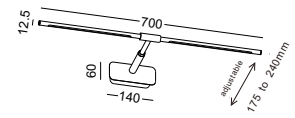

code **LWA507-WT**

casing aluminum / white painting

lamping LED 8W / Ra>80 / 800lm

Beam acrylic diffuser

2700K/3000K/4000K/6000K

installation IP20

height adjustable from 175mm to 240mm