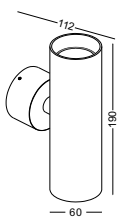

code **DS032-WT**
casing aluminum / white painting
lamping 2xGu10 socket supplied with
2x 5W LED bulbs/ Ra>80 /860LM
Beam 30 degree /
2700K/**3000K**/4000K/6000K
installation IP20

surface
customizable

- concrete grey paint
  similar to RAL7037
- anodized gold
  brushed circular