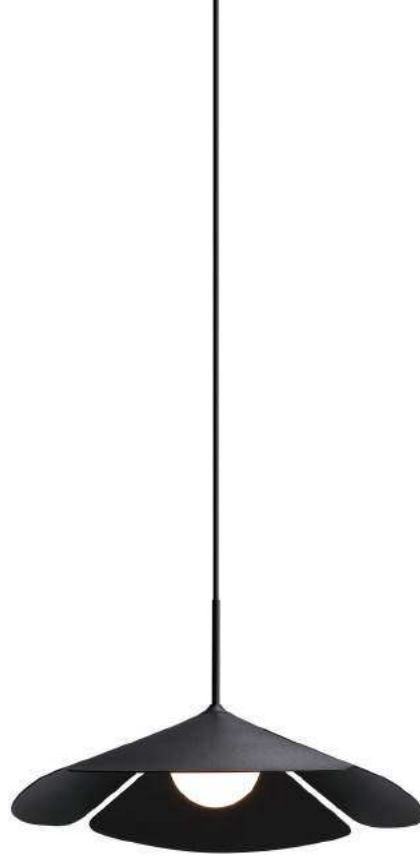

Full Spectrum
LED chips adopted
CRI>97

Customizable
to Zigbee/Mijia
Wireless Smart
Control System

---

code [LPL412-WT](#)

casing steel shade / white painting / lamping SMD 4W / Ra>97 / 400lm / acrylic diffuser / 2700K/3000K/4000K/5000K

installation IP20 lamp shade dia 300mm x78mm / 2meter total length / cable length customizable

---

code [LPL412-BK](#)

casing steel shade / black painting / lamping SMD 4W / Ra>97 / 400lm / acrylic diffuser / 2700K/3000K/4000K/5000K

installation IP20 lamp shade dia 300mm x78mm / 2meter total length / cable length customizable

---

code [LPL412-GR](#)

casing steel shade / grey painting / lamping SMD 4W / Ra>97 / 400lm / acrylic diffuser / 2700K/3000K/4000K/5000K

installation IP20 lamp shade dia 300mm x78mm / 2meter total length / cable length customizable

---