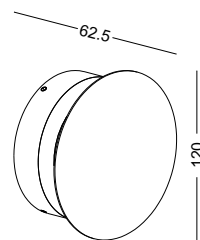

code **LWA304-WT**
casing aluminum / white painting
lamping LED 6W / Ra>80 / 600LM
Beam Acrylic diffuser
2700K/**3000K**/4000K/6000K
installation IP20