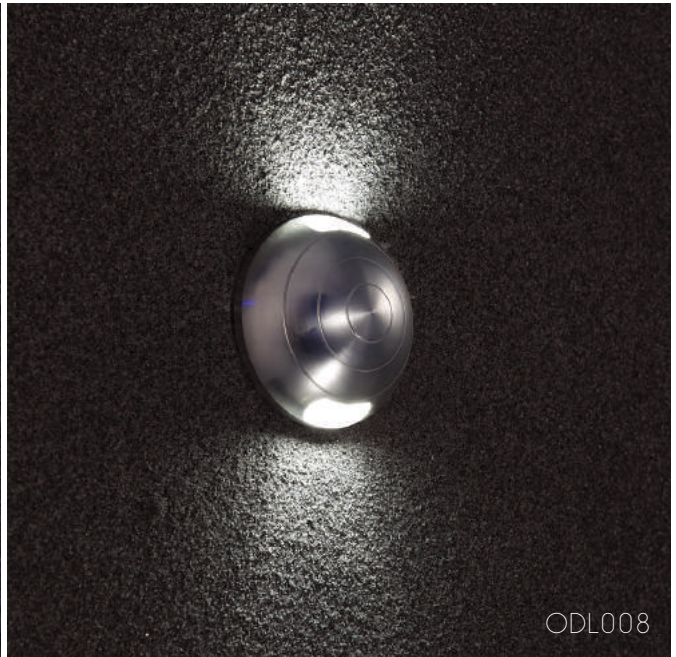

code **ODL007 / ODL008**

casing aluminum / anodized silver / lamping LED 3W / Ra>80 / 120LM / Acrylic diffuser / 2700K/**3000K**/4000K/6000K
red / green / blue

installation **CE IP65** cut-off dia50x120mm for installation box

surface customizable concrete grey paint similar to RAL7037 anodized black sandblasted

code **ODL009 / ODL010**

casing aluminum / anodized silver / lamping LED 3W / Ra>80 / 120LM / Acrylic diffuser / 2700K/**3000K**/4000K/6000K
red / green / blue

installation **CE IP65** cut-off dia50x120mm for installation box

surface customizable concrete grey paint similar to RAL7037 anodized black sandblasted