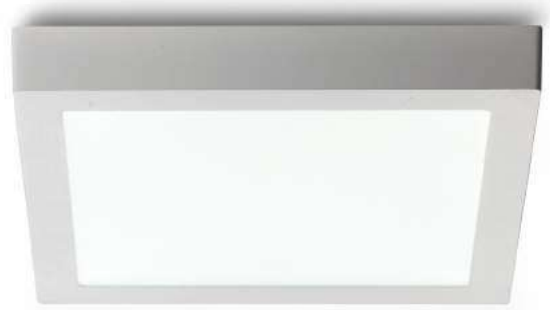

code **LBL203-WT**

surface customizable concrete grey paint similar to RAL7037

casing aluminum / white painting / lamping SMD 12W / Ra>80 / 1200LM / wide flood / 2700K/~~3000K~~/4000K/6000K

installation IP20 check photometric on page 001/ Customized to be Dimmable in TRIAC/DALI/0-10V

code **LBL204-WT**

surface customizable concrete grey paint similar to RAL7037

casing aluminum / white painting / lamping SMD 18W / Ra>80 / 1800LM / wide flood / 2700K/~~3000K~~/4000K/6000K

installation IP20 check photometric on page 001/ Customized to be Dimmable in TRIAC/DALI/0-10V

code **LBL205-WT**

surface customizable concrete grey paint similar to RAL7037

casing aluminum / white painting / lamping SMD 24W / Ra>80 / 2400LM / wide flood / 2700K/~~3000K~~/4000K/6000K

installation IP20 check photometric on page 001/ Customized to be Dimmable in TRIAC/DALI/0-10V