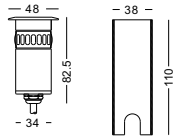

code **ODL024-IN12**

stainless steel 316 cover / brass heat sink / aluminum installation case

casing stainless steel+aluminum / lamping LED 3W / Ra>80 / 120LM / Beam 15/30/45/60 degree / 2700K/3000K/4000K/6000K/red / green / blue

installation **IP67**

supplied with built-in DC 12/24V input LED driver /check installation in next page