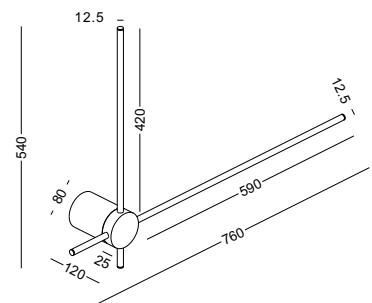

code **LWA469**

casing aluminum / anodized gold+black

lampping LED 12W / Ra>80 / 1200lm

Beam acrylic diffuser

2700K/3000K/4000K/6000K

installation IP20