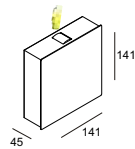

code **LWA159**
casing steel / white painting
lamping LED 1X1W / Ra>80 /70LM
Beam 8 degree /
2700K/~~3000K~~/4000K/6000K
installation ☒ ☒ ☒ ☒ IP20

surface customizable ☒ black paint equal to RAL9011
☒ concrete grey paint similar to RAL7037