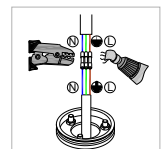

code **LFL009**
LFL010
LFL011

casing aluminum
finishing black painting
lamping COB 9W
Lumens 800LM
CRI Ra>90
Beam Solid acrylic diffuser
led color 2700K/**3000K**/4000K/6000K
Input AC100-240V
built-in power-supply
installation IP65

code **LFL009-IN12**
LFL010-IN12
LFL011-IN12

Input DC 12/24V
built-in power-supply
installation in parallel

surface customizable
concrete grey paint similar to RAL7037