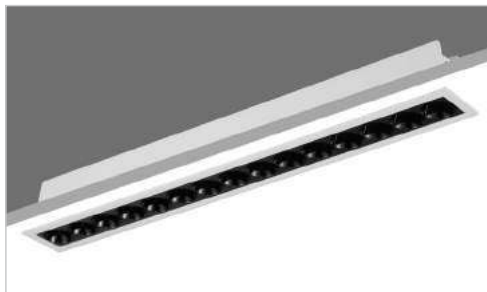

LED SPOT LIGHT RECESSED

reflector available

DEEP RECESSED LINEAR LIGHT

code **LDC726**
casing aluminum / white painting
lamping SMD 9X2W / Ra>80 / 1800LM
Beam 24 degree /
2700K/~~3000K~~/4000K/6000K
installation IP20
 Cut-out 98X98mm

code **LDC727**
casing aluminum / white painting
lamping SMD 10X2W / Ra>80 / 2000LM
Beam 24 degree /
2700K/~~3000K~~/4000K/6000K
installation IP20
 Cut-out 276X35mm

code **LDC728**
casing aluminum / white painting
lamping SMD 15X2W / Ra>80 / 3000LM
Beam 24 degree /
2700K/~~3000K~~/4000K/6000K
installation IP20
 Cut-out 408X35mm