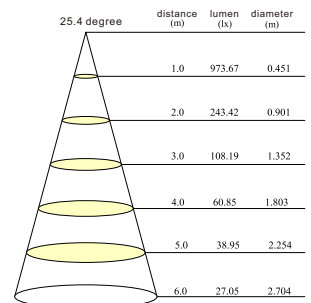

surface customizable

concrete grey paint similar to RAL7037

Equal to 5 inch

code **LBL275-BK / LBL275-WT**

casing aluminum / black / white painting

lampping CREE COB 1507 / 12W

CRI Ra>90

Lumens 930 lm (lamp output/3000K)

Beam 50 degree / check photometrics

lamp color 2700K / **3000K** / 5000K

installation

test condition: ta 25 degree / 3000K