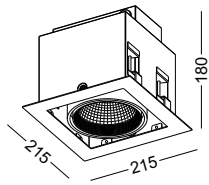

cut-out 180x180mm
IP20

code	casing	finishing	lamping	CRI	lumen	Beam/degree	LED color
LDC211-20W	steel casing aluminum heat sink	white painting	CREE COB 18 16 20W	Ra>90	1600lm	10/23/38	2700K/3000K /4000K/6000K
LDC211-24W	steel casing aluminum heat sink	white painting	CREE COB 18 16 24W	Ra>90	1920lm	10/23/38	2700K/3000K /4000K/6000K
LDC211-28W	steel casing aluminum heat sink	white painting	CREE COB 18 20 28W	Ra>90	2240lm	10/23/38	2700K/3000K /4000K/6000K