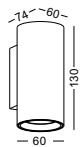

code **LWA276-BK**
casing Aluminium / anodized black
lamping LED 3W / Ra>80 / 120LM
Beam 8 degree /
2700K/**3000K**/4000K/6000K
installation

surface customizable white paint similar to RAL9003
concrete grey paint similar to RAL7037