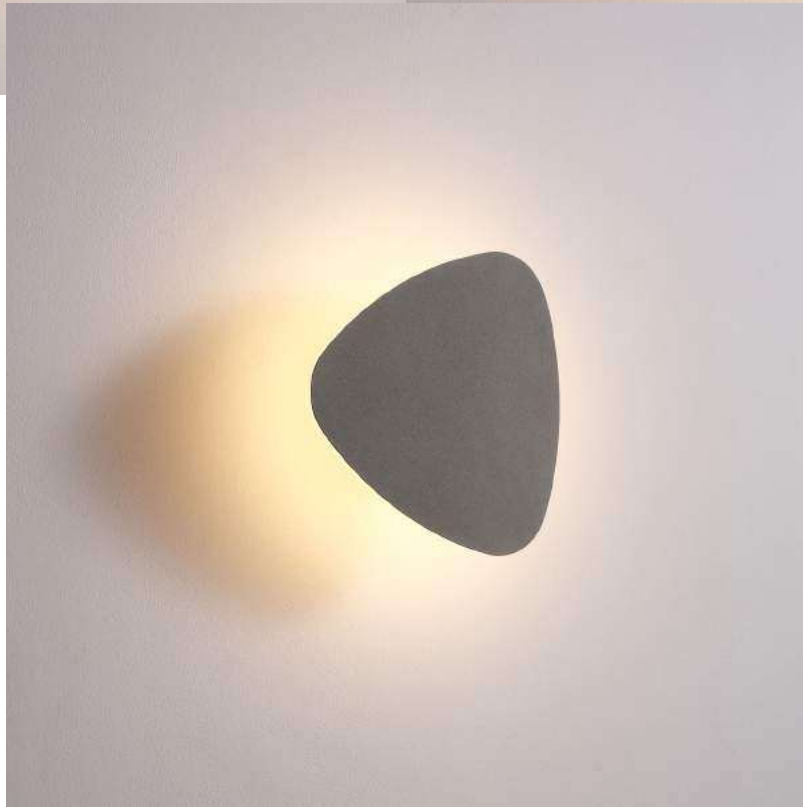

code **LWA433-BK**
casing aluminum / black painting
lamping LED 6W / indirect light
/ Ra>80 / 600lm
Beam acrylic diffuser
2700K/**3000K**/4000K/6000K
installation IP65

code **LWA433-WT**
casing aluminum / white painting
lamping LED 6W / indirect light
/ Ra>80 / 600lm
Beam acrylic diffuser
2700K/**3000K**/4000K/6000K
installation IP65

code **LWA433-GR**
casing aluminum / grey painting
lamping LED 6W / indirect light
/ Ra>80 / 600lm
Beam acrylic diffuser
2700K/**3000K**/4000K/6000K
installation IP65