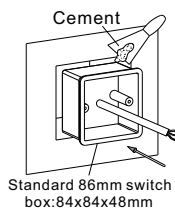

LED STEP LIGHT WITH STANDARD 86MM SWITCH BOX IP65

easy and stable installation for whole series

1

2

3

4

5