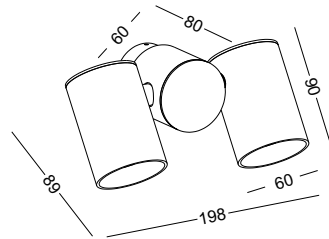

code **LWA493**
casing aluminum / black painting
lamping COB 2x5W / Ra>90 / 680LM
Beam 38 degree
2700K/3000K/4000K/6000K
installation IP65

surface customizable white paint similar to RAL9003
concrete grey paint similar to RAL7037