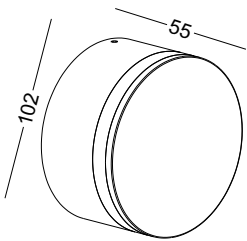

code **LWA385**
casing aluminum / black painting
lamping LED 4W / Ra>80 / 400LM
Beam acrylic diffuser
2700K/3000K/4000K/6000K
installation IP65

surface customizable
concrete grey paint similar to RAL7037
white paint similar to RAL9003