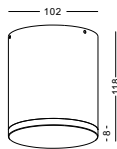

OUTDOOR IP65 LED SURFACE DOWNLIGHT ACRYLIC COVER

surface
customizable

- concrete grey paint
  similar to RAL7037
- white paint
  similar to RAL9003

code **LBL249**
casing aluminum / black painting
lamping LED 12W / Ra>80 / 1200LM
Beam acrylic diffuser
2700K/**3000K**/4000K/6000K
installation IP65