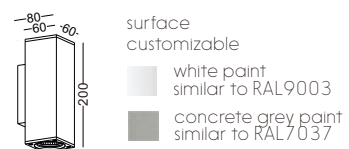

code **LWA254**
casing aluminum / black painting
lamping COB 2x6W / Ra>90 / 860LM
Beam 15/24/38/60 degree
2700K/3000K/4000K/6000K
installation IP65