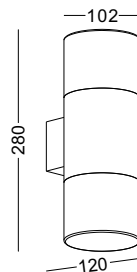

code **LWA293A**
casing aluminum / black painting
lamping COB 2x9W / Ra>90 / 1600LM
Beam acrylic diffuser
2700K/3000K/4000K/6000K
installation IP65

surface customizable white paint similar to RAL9003
concrete grey paint similar to RAL7037