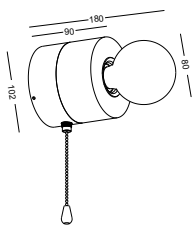

code **LWA437-BK**
casing aluminum+wood / white painting
lamping supplied with a 4W led candle bulb / Ra>80 /280LM
Beam 2700K/~~3000K~~/4000K/6000K
installation IP20
supplied with a chain switch

code **LWA437-WT**
casing aluminum+wood / black painting
lamping supplied with a 4W led candle bulb / Ra>80 /280LM
Beam 2700K/~~3000K~~/4000K/6000K
installation IP20
supplied with a chain switch

code **LWA437-GR**
casing aluminum+wood / grey painting
lamping supplied with a 4W led candle bulb / Ra>80 /280LM
Beam 2700K/~~3000K~~/4000K/6000K
installation IP20
supplied with a chain switch