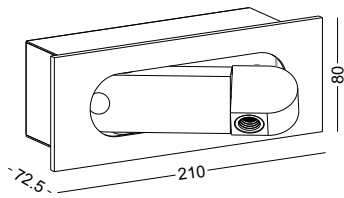

code **LWA323-WT**
casing aluminum
finishing white painting
lamping CREE XPE 1X3W
Lumens 120LM
CRI Ra>80
Beam 30 degree
lamp color 2700K/**3000K**/4000K/6000K
Input AC220-240V
installation Recessed wall mount
cut-off 180x70x75mm
check manul below

code **LWA323-BK**
casing aluminum
finishing black painting
lamping CREE XPE 1X3W
Lumens 120LM
CRI Ra>80
Beam 30 degree
lamp color 2700K/**3000K**/4000K/6000K
Input AC220-240V
installation Recessed wall mount
cut-off 180x70x75mm
check manul below

▲ Net Weight 1.07kg

▲ Net Weight 1.07kg