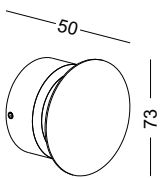

code **LWA302-BK**
casing aluminum / black painting
lamping LED 3W / Ra>80 / 300LM
Beam Acrylic diffuser
2700K/**3000K**/4000K/6000K
installation IP20