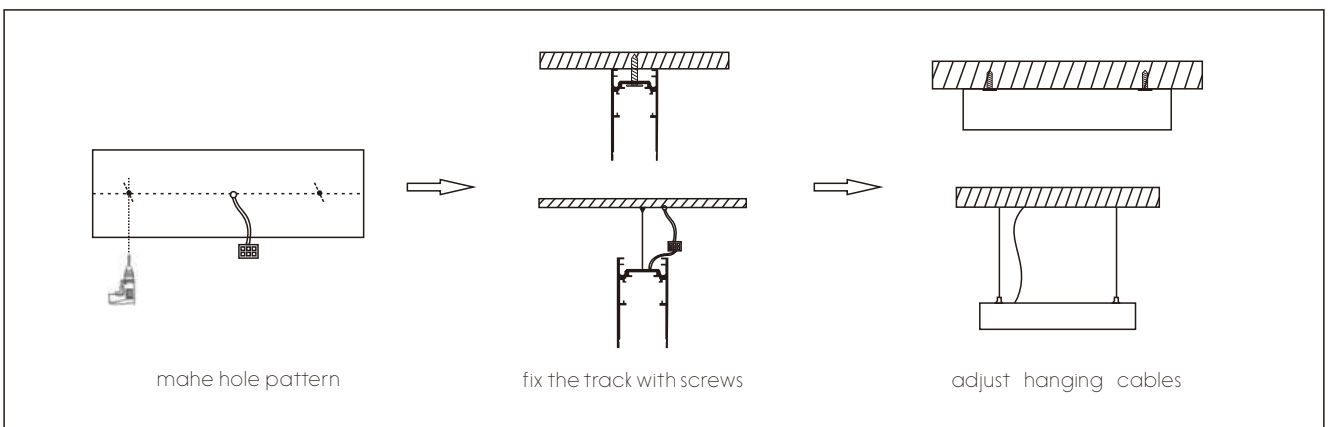

TRC703BK/TRC704BK - 48V surface mount magnetic track