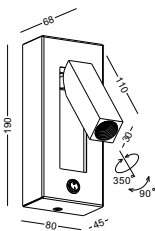

code **LWA543-BK**
casing steel+aluminum / black painting
lamping LED 3W / Ra>80 / 120LM
Beam 30 degree
2700K/3000K/4000K/6000K
installation IP20