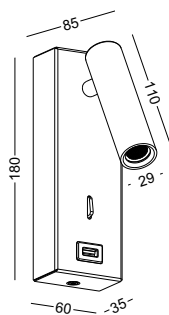

SURFACE MOUNT
LED READING LIGHT
WITH USB CHARGER

code **LWA539-BK**
casing steel+aluminum / black painting
lamping LED 3W / Ra>80 / 120LM
Beam 30 degree
2700K/**3000K**/4000K/6000K
installation IP20
Supplied with a 5V/2.1A USB charge port

code **LWA539-WT**
casing steel+aluminum / white painting
lamping LED 3W / Ra>80 / 120LM
Beam 30 degree
2700K/**3000K**/4000K/6000K
installation IP20
Supplied with a 5V/2.1A USB charge port