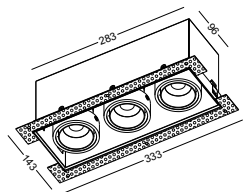

 Cut-out 205x110mm

LDC462

aluminum / white painting / black plated shield
COB 3x12W / Ra>90 / 2700lm / 24 degree / 3000K

 Cut-out 300x110mm

code LDC955
 casing aluminum / white painting
 lamping cob 5W / Ra>90 / 430LM
 Beam 15 / 24 / 38 / 60 degree
 2700K/3000K/4000K/6000K
 installation cut-out 90x90mm