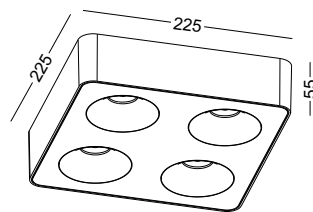

Super Slim
Surface Downlight Series
Full Spectrum Led Chips
Adopted CRI>97
TRIAC dimming Driver
White/black color

code **LBL724-BK**
casing aluminum / black painting
lamping COB 4X8W
Ra>97 /2560LM
Beam 38 degree
2700K/3000K/4000K/6000K
installation IP20

code **LBL724-WT**
casing aluminum / white painting
lamping COB 4X8W
Ra>97 /2560LM
Beam 38 degree
2700K/3000K/4000K/6000K
installation IP20