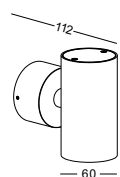

code **DS031-WT**
casing aluminum / white painting
lamping Gu10 socket supplied with
a 5W LED bulb/ Ra>80 /430LM
Beam 30 degree /
2700K/**3000K**/4000K/6000K
installation IP20

surface
customizable

- concrete grey paint
  similar to RAL7037
- anodized gold
  brushed circular