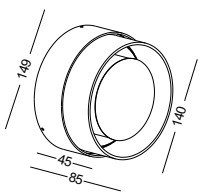

code **LWA358-BK**
casing aluminum / black painting
lamping LED 10W / Ra>80 / 1000LM
Beam Acrylic diffuser
2700K/3000K/4000K/6000K
installation IP65