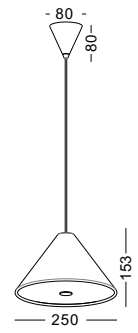

LED PENDANT MEASUREMENTS

LPL298