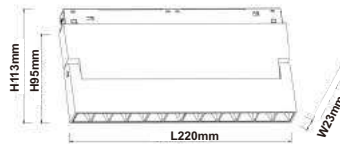

code **LSP308**

casing aluminum / black painting
lamping Osram SMD 12W / Ra>90 /960LM
Beam **24°** / 36 degree /
3000K /4000K/6000K
Lamp size :L220*W23*H113mm