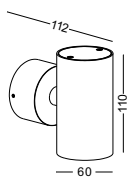

code **DS031-BK**
casing aluminum / black painting
lamping Gu10 socket supplied with
a 5W LED bulb/ Ra>80 /430LM
Beam 30 degree /
2700K/**3000K**/4000K/6000K
installation IP20

surface customizable

- concrete grey paint similar to RAL7037
- anodized gold brushed circular