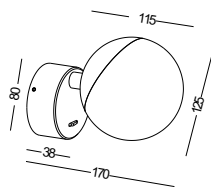

code **LWA501-BK**
casing aluminum / black painting
lamping led 4W / Ra>97 / 400LM
Beam acrylic diffuser
2700K/**3000K**/4000K/6000K
installation IP20
Supplied with a switch on base
Full Spectrum LED chips adopted

code **LWA501-WT**
casing aluminum / white painting
lamping led 4W / Ra>97 / 400LM
Beam acrylic diffuser
2700K/**3000K**/4000K/6000K
installation IP20
Supplied with a switch on base
Full Spectrum LED chips adopted

code **LWA501-GD**
casing aluminum / brushed gold
lamping led 4W / Ra>97 / 400LM
Beam acrylic diffuser
2700K/**3000K**/4000K/6000K
installation IP20
Supplied with a switch on base
Full Spectrum LED chips adopted