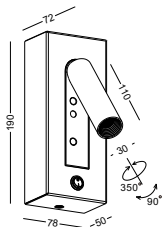

code **LWA541-BK**
casing steel+aluminum / black painting
lamping LED 3W / Ra>80 / 120LM
Beam 30 degree
2700K/3000K/4000K/6000K
installation