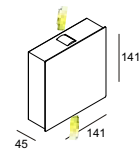

code **LWA160**
casing steel / white painting
lamping LED 2X1W / Ra>80 /140LM
Beam 8 degree /
2700K/~~3000K~~/4000K/6000K
installation ☒ ☒ ☒ ☒ IP20

surface customizable ☒ black paint equal to RAL9011
☒ concrete grey paint similar to RAL7037