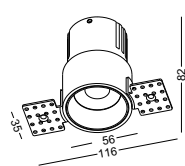

LDC441

aluminum / white painting / black plated shield
COB 9W / Ra>90 / 800lm / 24 degree / 3000K
Cut-out dia 65mm