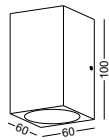

code **LWA183**
casing aluminum / anodized silver
lamping LED 2W / Ra>80 / 140LM
Beam no lense /
2700K/~~3000K~~/4000K/6000K
installation IP20

surface customizable black paint equal to RAL9011
white paint similar to RAL9003
concrete grey paint similar to RAL7037