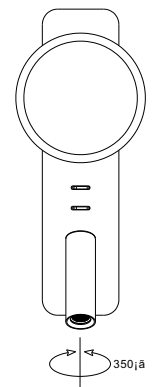

horizontal installation
spot on the right

horizontal installation
spot on the left

vertical
installation

code **LWA449-WT**
 casing aluminum+acrylic / white painting
 lamping SMD 1.5W for acrylic+3W for spot
 / Ra>80 /270lm+120LM
 Beam 30 degree for the spot
 2700K/3000K/4000K/6000K
 installation     IP20