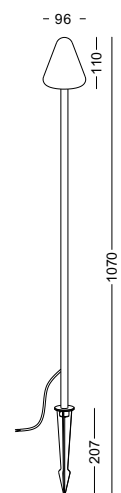

LED GARDEN AND PATH LIGHTS

code **LFL016**

LFL017

LFL018

casing aluminum

finishing black painting

lamping LED 1W

Lumens 70LM