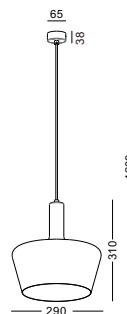

code **LPL314-WT**
casing Steel
finishing outer/white painting
inner/ white painting
lamping E27 Socket
installation ceiling surface mount
black fabric cable 1M long customizable
☐ Ⓛ CE ⚡ IP20 ▲ 1.31kg