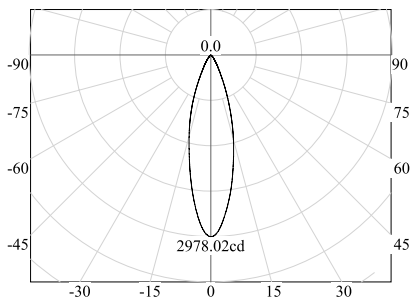

surface customizable

concrete grey paint similar to RAL7037

Equal to 8 inch

code **LBL278-BK / LBL278-WT**

casing aluminum / black / white painting

lampping CREE COB 2520 / 42W

CRI Ra>90

Lumens 3300 lm (lamp output/3000K)

Beam 50 degree / check photometrics

lamp color 2700K / **3000K** / 5000K

installation IP20

test condition: θ_a 25 degree / 3000K