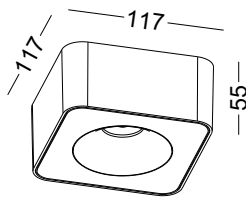

Super Slim
Surface Downlight Series
Full Spectrum Led Chips
Adopted CRI>97
TRIAC dimming Driver
White/black color