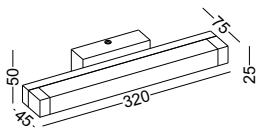

code **LWA 195**
casing Aluminum / anodized silver
lamping LED 6W / Ra>80 / 420LM
Beam acrylic diffuser /
2700K/~~3000K~~/4000K/6000K
installation IP20

surface customizable anodized silver
 brushed linear
 white paint
similar to RAL9003
 concrete grey paint
similar to RAL7037