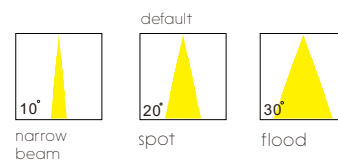

code **LSP228-BK**
casing aluminum
finishing black painting
lamping COB 16W
Lumens 1280LM
CRI Ra>90
Beam 10/20/30 degree
    with 3mm honeycomb
lamp color 2700K/3000K/4000K/6000K
Input AC220-240V
installation 3-line track

▲ Net Weight 0.82 kg

lens available