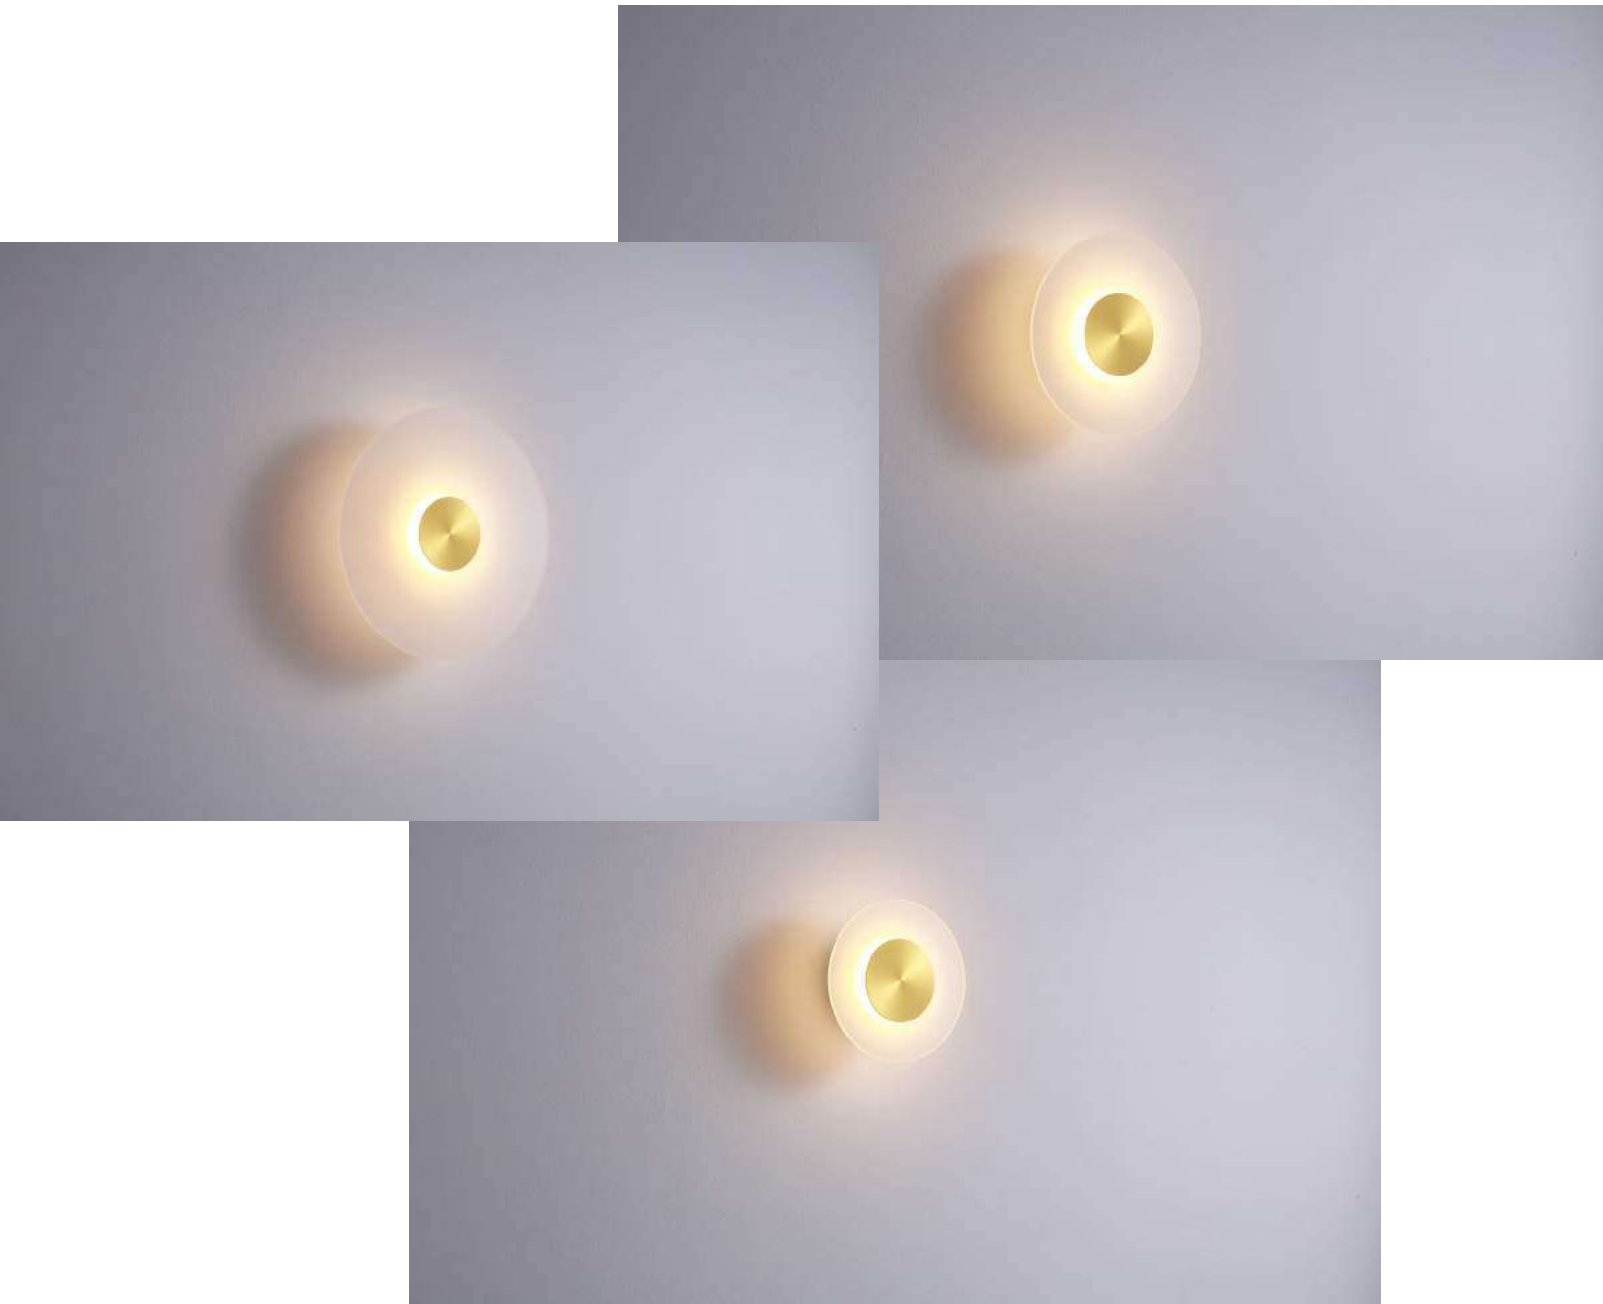

code **LWA434-GD**
casing aluminum / anodized gold
lamping LED 6W / Ra>80 / 600lm
Beam acrylic diffuser
2700K/**3000K**/4000K/6000K
installation IP20

code **LWA435-GD**
casing aluminum / anodized gold
lamping LED 6W / Ra>80 / 600lm
Beam acrylic diffuser
2700K/**3000K**/4000K/6000K
installation IP20

code **LWA436-GD**
casing aluminum / anodized gold
lamping LED 6W / Ra>80 / 600lm
Beam acrylic diffuser
2700K/**3000K**/4000K/6000K
installation IP20