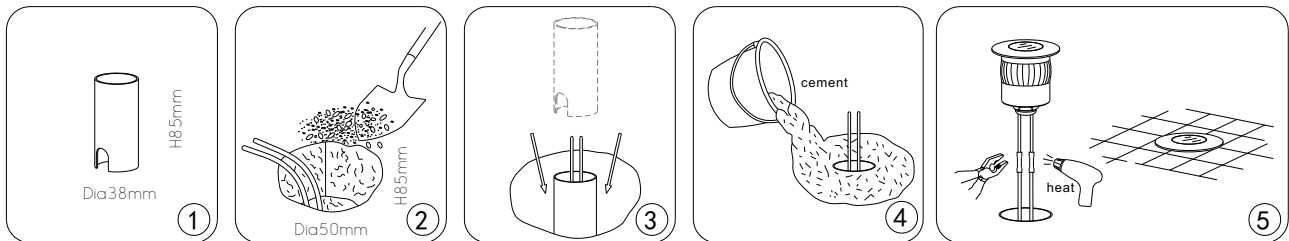

ODL020 / ODL024 / ODL001 installation

ODL020 / ODL024 / ODL001 Single lamp installation

300mA 1x1W for ODL020
600mA 1x3W for ODL024/ODL001

ODL024 / ODL001 Installation in series

lamps in a series circuit

Constant current power supply			
Power supply	Out put current	Out put voltage	Load
2-3x 3W	600mA	DC5-12V	2-3pcs
4-6x 3W	600mA	DC12-22V	4-6pcs
6-10x 3W	600mA	DC20-36V	6-10pcs
10-14x 3W	600mA	DC30-50V	10-14pcs

ODL020 Installation in series

lamps in a series circuit

Constant current power supply			
Power supply	Out put current	Out put voltage	Load
1-3x1W	300mA	DC3-11V	1-3pcs
4-7x1W	300mA	DC12-25V	4-7pcs
7-12x1W	300mA	DC20-43V	7-12pcs
12-20x1W	300mA	DC36-72V	12-20pcs
18-28x1W	300mA	DC50-100V	18-28pcs