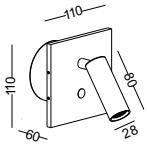

cut-off dia80mm
by 60mm depth hole for
installation box and driver

if there is no enough space
for the box, we can supply
an aluminum ring for insta-
llation.

code **LWA259-WT**
casing aluminum / white paint
lamping LED 3W / Ra>80 /120LM
Beam 30 degree /
2700K/3000K/4000K/6000K
installation IP20
supplied with installation box and driver

with touching sensor switch
the head can be rotated 350 degree
left and right, 90 degree up and down

surface customizable anodized silver brushed circular
anodized gold brushed circular
concrete grey paint similar to RAL7037