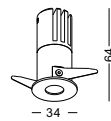

LDC433

aluminum / white painting / black plated shield
xpe 3W / Ra>80 / 120lm / 10 degree / 3000K

Cut-out dia 28mm