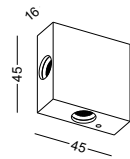

code **LWA325-WT**
casing aluminum / white painting
lamping LED 1W / Ra>80 / 70LM
Beam 30 degree / 2700K/**3000K**
/4000K/6000K
lamp input DC 12V/Parallel connection
max 300pcs
installation surface mount