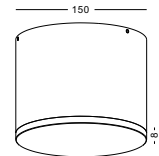

code **LBL250**
casing aluminum / black painting
lamping LED 20W / Ra>80 / 2000LM
Beam acrylic diffuser
2700K/**3000K**/4000K/6000K
installation IP65