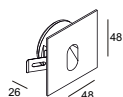

code **LSL001**

casing aluminum / anodized silver

lampping LED 1W / Ra>80 /70LM

Beam no lense /

2700K/~~3000K~~/4000K/6000K

installation **IP20**

dia 45x95mm
for installation box
for concrete wall

dia 40mm recessed
for wooden wall

supply with aluminum installation box

code **LSL002**

casing aluminum / anodized silver

lampping LED 1W / Ra>80 /70LM

Beam no lense /

2700K/~~3000K~~/4000K/6000K

installation **IP20**