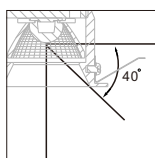

up to 40 degree shielding angle