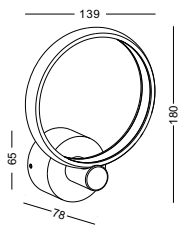

code **LWA223-BK**
casing aluminum / black painting
lamping LED 6W / Ra>80 / 600LM
Beam 2700K/**3000K**/4000K/6000K
installation IP20