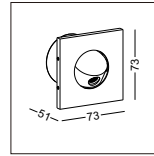

SMALLER VERSION FOR LWA220 SERIES