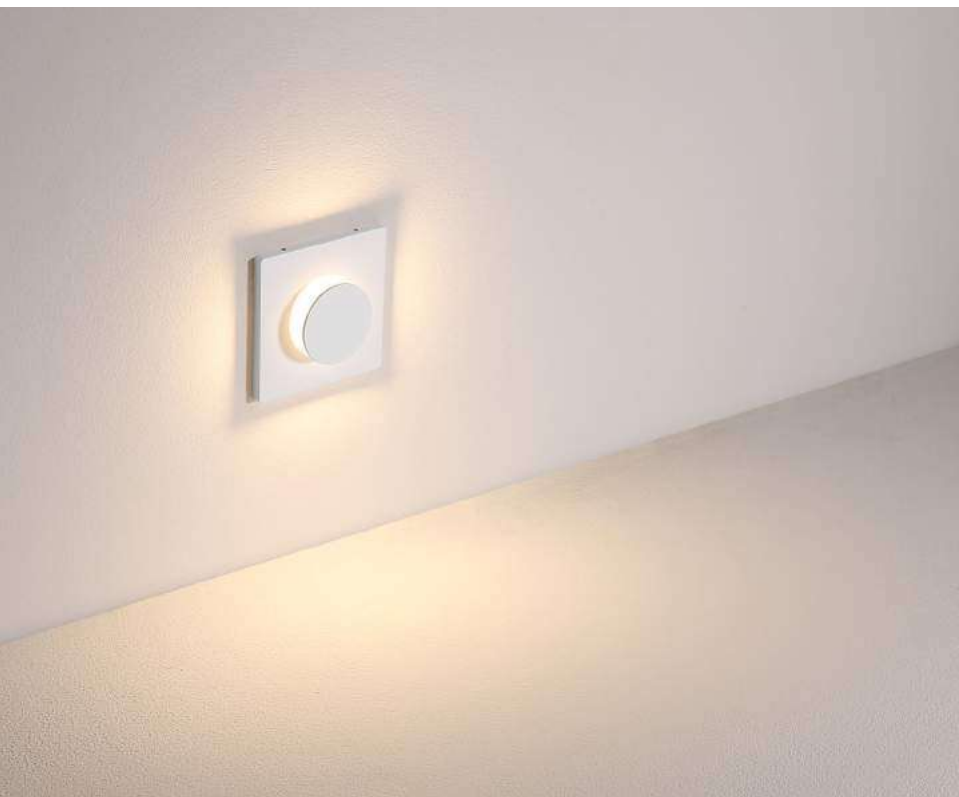

code **ODL057-WT**
casing aluminum / white painting
lamping SMD 3W / Acrylic diffuser
/ Ra>80 / 300lm
Beam 2700K/~~3000K~~/4000K/6000K
installation IP65
installed with a standard 86mm switch box
for indoor and outdoor