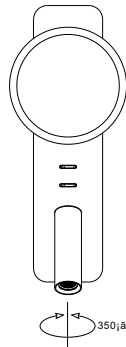

vertical
installation

350°a