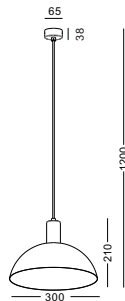

code **LPL316-WT**
casing Steel
finishing outer/white painting
inner/ white painting
lamping E27 Socket
installation ceiling surface mount
black fabric cable 1M long customizable
☐ Ⓛ Ⓒ Ⓜ IP20 ▲ 0.98kg