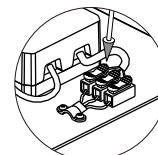

hiding-screwing out-screwing down
 3 steps installation module makes
 NO HARM to the roof and lamp itself
 Very stable ceiling lamp installation

1.5mm thickness
 Laser-cut integrated
 steel cover sheet
 gives enough intensity