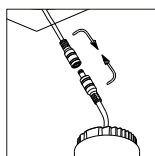

plug and lock connector between led and power-supply