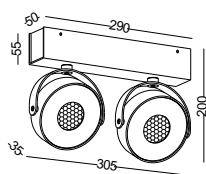

IP20

code **LBL270-WT**
casing aluminum / white painting
lamping COB 2x16W / Ra>90 / 2560lm
2700K/**3000K**/4000K/6000K
Beam 10/**20**/30 degree
with 3mm honeycomb