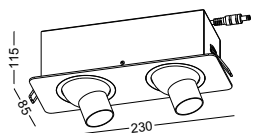

code **LDC372**

casing aluminum / anodized black / lamping COB 2x6W / Ra>90 / 1100LM / Beam 10/23/38 degree / 2700K/3000K/4000K/6000K

installation IP20 cut-off 210x77mm hole precisely for installation / minimum 10mm thickness board

surface customizable white paint similar to RAL9003 anodized silver sandblasted