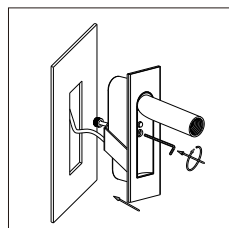

STEP 3
Fix the
metal
parts to the
lamp
with the
long nut

STEP 3
Connect
the lamp
with the
driver

STEP 4
Put the
lamp into
the hole
drive the
screw to the
opposite
direction
to fasten
the metal
part

STEP 5
Pull out
the lamp
head and light
it on