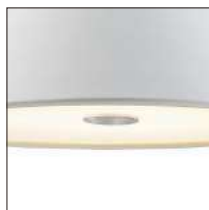

installation     IP20 lamp shade dia 250 mm x 153mm 1meter cable / cable length customizable

Cone -shape base with no installation nuts outside makes the whole lamp harmonious

With a little aluminum piece the acrylic cover installed on the cone diffuses the light soft and even