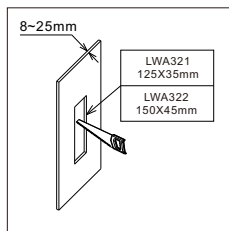

HOW IT WORKS

STEP1
Cut hole
pattern on
the wall