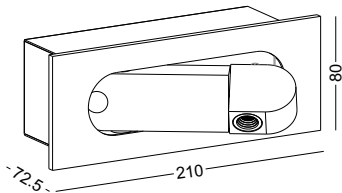

code **LWA323-CR**
casing aluminum
finishing Chrome plated
lamping CREE XPE 1X3W
Lumens 120LM
CRI Ra>80
Beam 30 degree
lamp color 2700K/**3000K**/4000K/6000K
Input AC220-240V
installation Recessed wall mount
cut-off 180x70x75mm
check manuel below

code **LWA323-GD**
casing aluminum
finishing gold plated
lamping CREE XPE 1X3W
Lumens 120LM
CRI Ra>80
Beam 30 degree
lamp color 2700K/**3000K**/4000K/6000K
Input AC220-240V
installation Recessed wall mount
cut-off 180x70x75mm
check manuel below

▲ Net Weight 1.07kg

▲ Net Weight 1.07kg