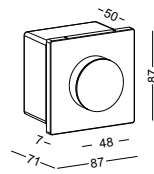

code **ODL057-BK**
casing aluminum / black painting
lamping SMD 3W / Acrylic diffuser
/ Ra>80 / 300lm
Beam 2700K/3000K/4000K/6000K
installation IP65
installed with a standard 86mm switch box
for indoor and outdoor