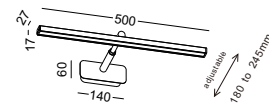

code **LWA515-GD**

casing aluminum / anodized gold

lamping LED 7W / Ra>80 / 700lm

Beam acrylic diffuser

2700K/**3000K**/4000K/6000K

installation IP20

height adjustable from 185mm to 250mm