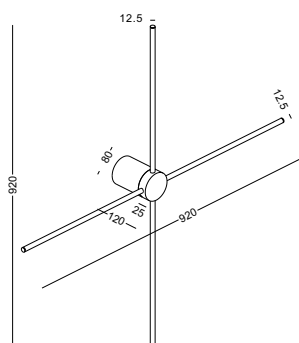

code **LWA470**
casing aluminum / anodized gold+black
lamping LED 20W / Ra>80 / 2000lm
Beam acrylic diffuser
2700K/3000K/4000K/6000K
installation IP20