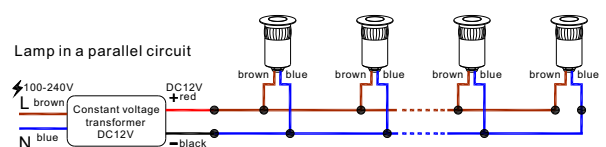

code **ODL047A-IN12**
 input voltage 12/24V
 installation **CE IP67**

installation guide

100-240V input

DC 12V input

do not connect directly to the 220V main

code **ODL048-IN220**
 casing all in brass / polished
 lamping LED 3W / Ra>80 / 120LM
 Beam 30 degree /
 2700K/3000K/4000K/6000K
 input voltage 100-240V
 installation IP67