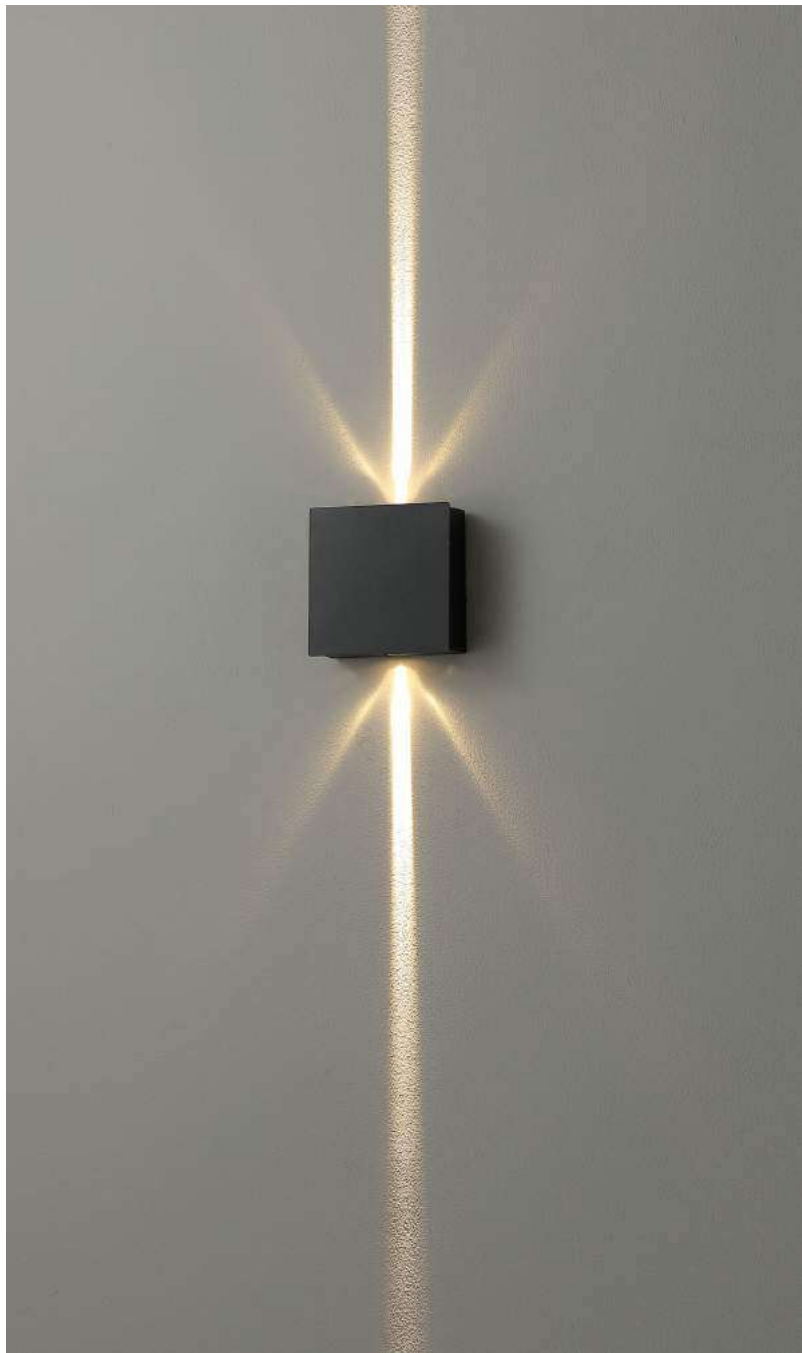

code **LWA555**
casing stainless steel / black painting
lamping LED 3W / Ra>80 / 120LM
Beam 8 degree
2700K/**3000K**/4000K/6000K
installation

code **LWA556**
casing stainless steel / black painting
lamping LED 2x3W / Ra>80 / 240LM
Beam 8 degree
2700K/**3000K**/4000K/6000K
installation