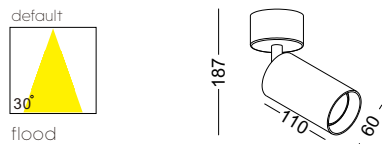

code **DS001-BK**
casing aluminum
finishing black paint
lamping Gu10 Socket
supplied with a
5W LED Gu10 bulb
Lumens 430LM
CRI Ra>80
Beam 30 degree
lamp color 2700K/3000K/4000K/6000K
Input AC100-240V
installation surface mount

Net Weight 0.41kg

lens available

surface customizable chrome plated
concrete grey paint similar to RAL7037