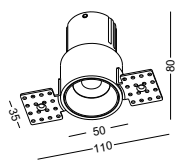

LDC440

aluminum / white painting / black plated shield
COB 7W / Ra>90 / 560lm / 24 degree / 3000K
Cut-out dia 60mm