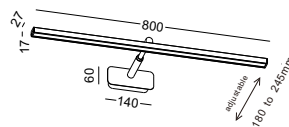

code **LWA518-GD**
casing aluminum / anodized gold
lamping LED 11W / Ra>80 / 1100lm
Beam acrylic diffuser
2700K/**3000K**/4000K/6000K
installation IP20
height adjustable from 185mm to 250mm