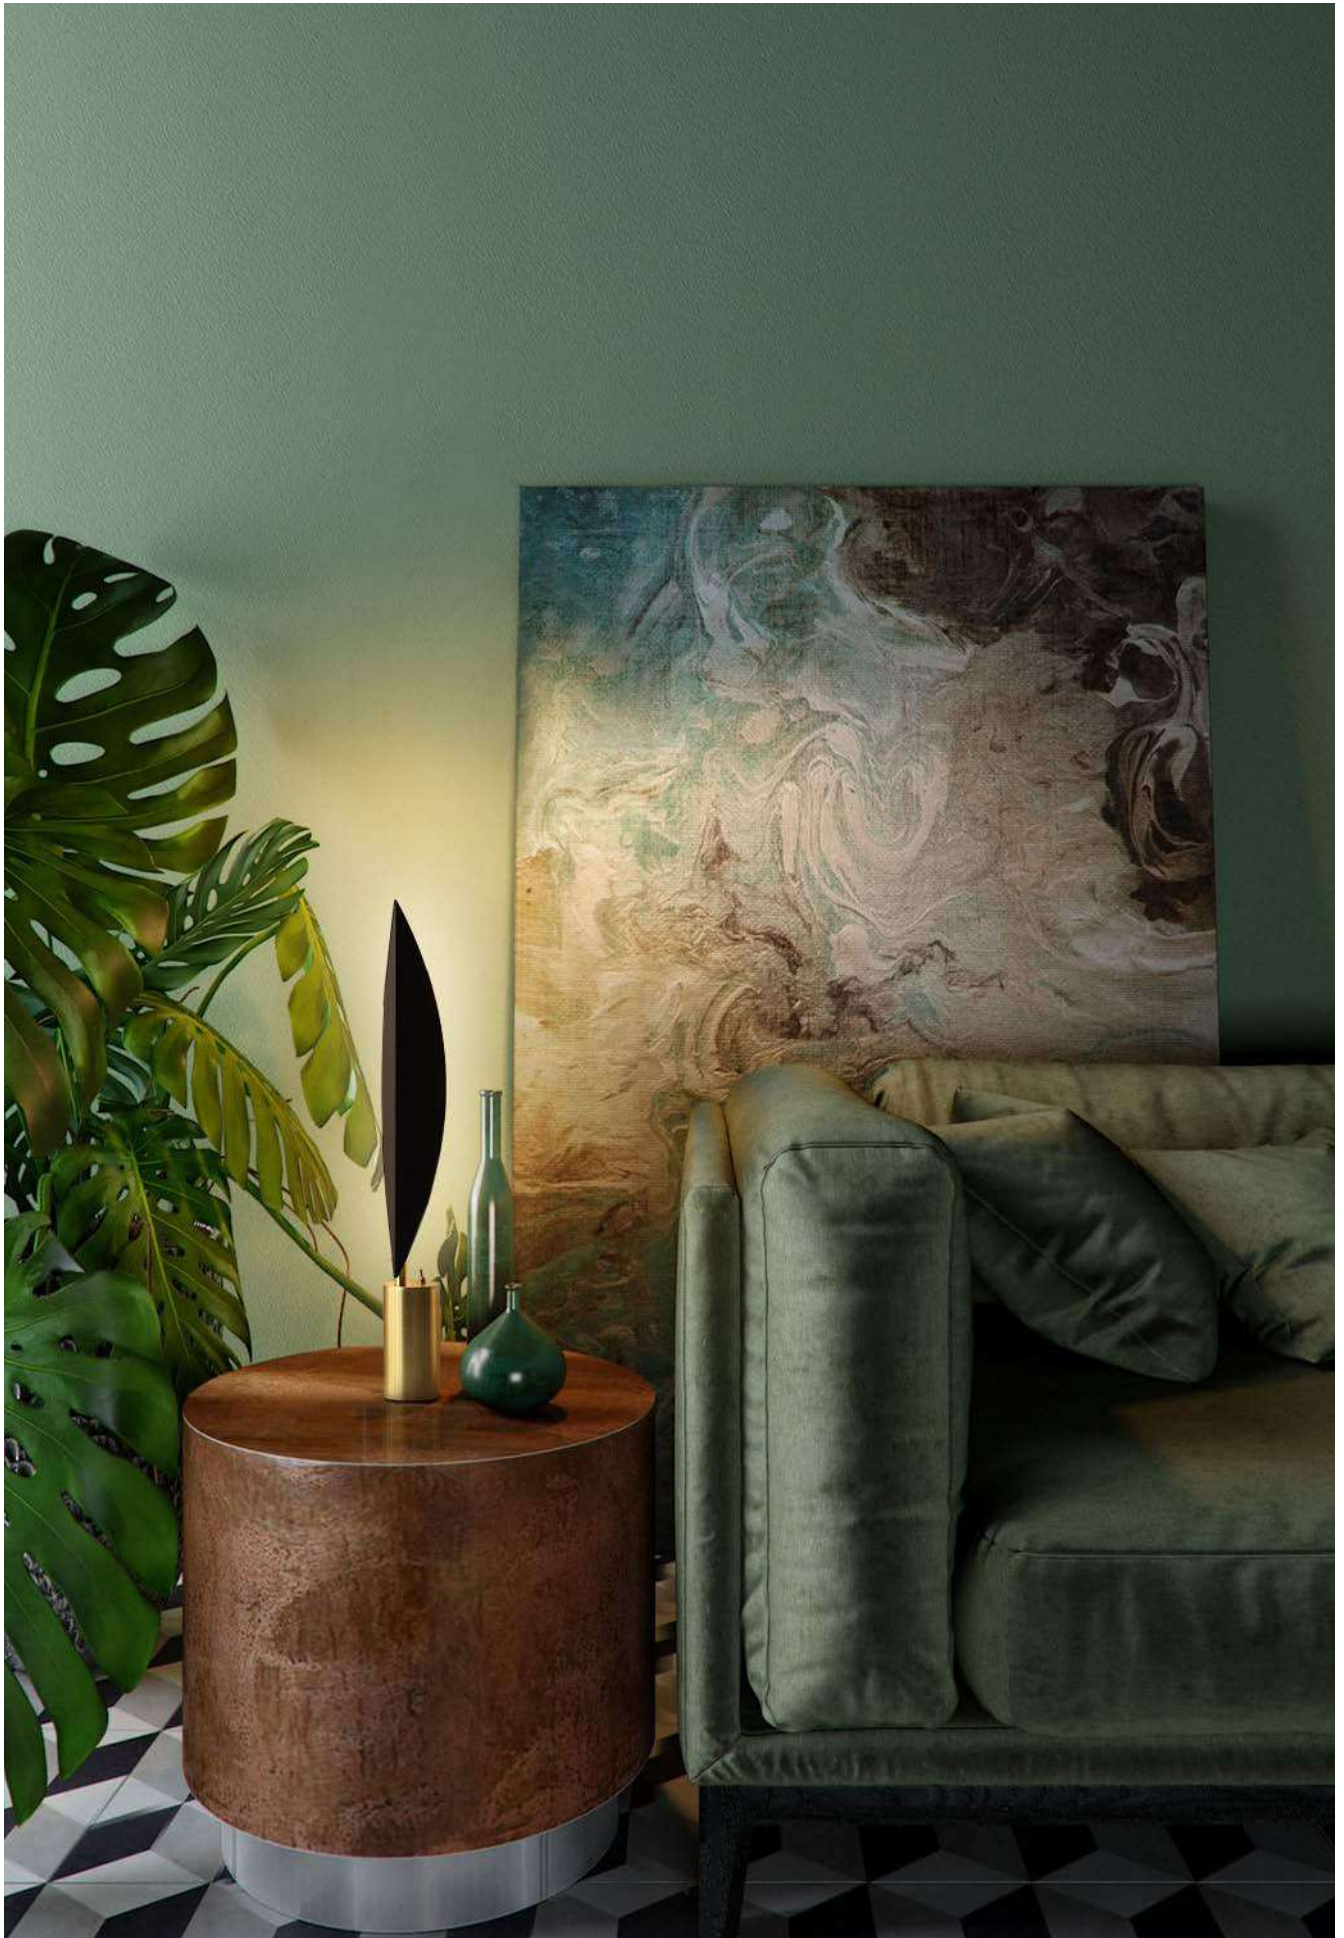

Related Products

Wall mount
LWA318
white paint

Wall mount
LWA318
grey paint

pendant
LPL312
white paint

pendant
LPL312
grey paint

**LED
TABLE
LAMPS**

LED FLOOR LAMPS

code **LTL037**
casing steel + aluminum
finishing black painting + anodized gold
lamping SMD 4W / Ra>80 / 400LM
Beam 2700K/3000K/4000K/6000K
installation     IP20
supplied with 1.5meter EU standard plug
switch in the base