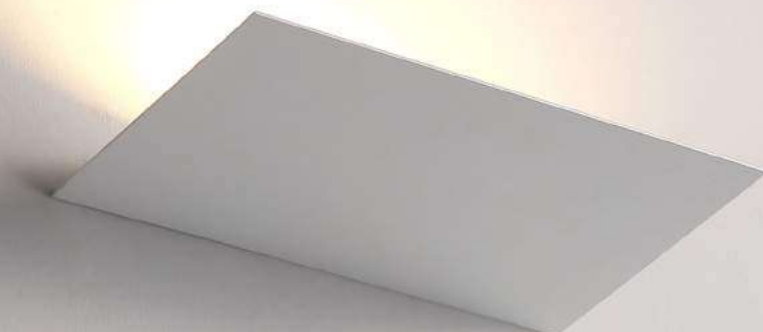

code **LWA439-WT**

casing Aluminium / white painting

lamping COB 18W / wide flood
/ Ra>90 / 1500lm

Beam wide flood for wall/ceiling washer
2700K/**3000K**/4000K/6000K

installation IP20