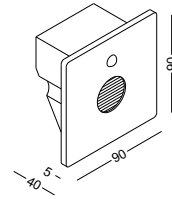

code **LSL709-WT**
casing Aluminium / white painting
lamping SMD 3W / Ra>80 / 170lm
Beam wide beam
2700K/~~3000K~~/4000K/6000K
installation IP20

---

installation with standard 86mm switch box which is supplied with the lamp

---

equipped with infrared and light sensor