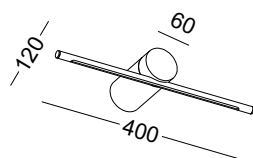

code [LWA524-BK](#)
casing aluminum / black painting
lamping LED 5W / Ra>80 / 500LM
Beam 2700K/~~3000K~~/4000K/6000K
installation IP20

code [LWA524-WT](#)
casing aluminum / white painting

code [LWA524-GD](#)
casing aluminum / black painting
+anodized gold