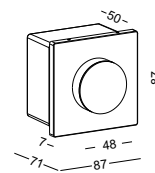

code **ODL057-WT**
casing aluminum / white painting
lamping SMD 3W / Acrylic diffuser
/ Ra>80 / 300lm
Beam 2700K/~~3000K~~/4000K/6000K
installation IP65
installed with a standard 86mm switch box
for indoor and outdoor