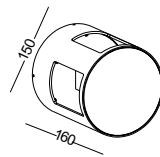

code **LWA411-BK**
casing aluminum / black painting
lamping LED 4x3W / Ra>90 / 1200LM
Beam 60 degree
2700K/**3000K**/4000K/6000K
installation IP65