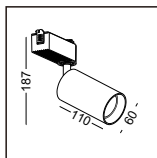

code DS005-GD
casing aluminum
finishing Anodized gold
lamping Gu 10 Socket
supplied with 5W led bulb
Lumens 430LM
CRI Ra>80
Beam 30 degree
lamp color 2700K/3000K/4000K/6000K
Input AC100-240V
installation single circuit/2 line track
3-line with earth customizable