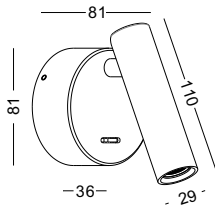

code **LWA330-GD**
casing aluminum
finishing Anodized brushed gold
lamping CREE XPE 1X3W
Lumens 120LM
CRI Ra>80
Beam 30 degree
lamp color 2700K/~~3000K~~/4000K/6000K
Input AC220-240V
installation surface mount

▲ Net Weight 0.41kg