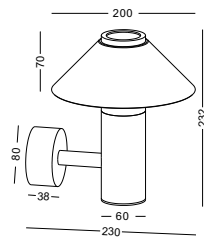

code **LWA491**
casing aluminum / black painting
lamping COB 6W / Ra>90 / 500LM
Beam acrylic diffuser
2700K/3000K/4000K/6000K
installation IP65

surface customizable white paint similar to RAL9003
concrete grey paint similar to RAL7037