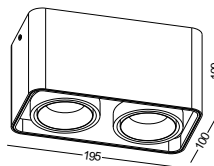

code **LBL709-BK**
casing aluminium / black painting
lamping COB 2X9W / Ra>90 / 1600lm
Beam 24 degree /
2700K/3000K/4000K/6000K
installation