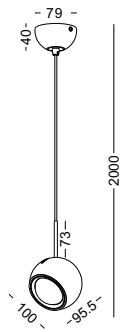

LED PENDANT MEASUREMENTS

LPL388