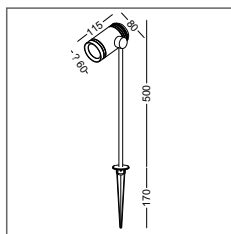

OUTDOOR SPOT LIGHT WITH SPIKE

surface
customizable

■ concrete grey paint
similar to RAL7037

code **LFL027-IN220**
casing aluminum
finishing black painting
lamping COB 6W
Lumens 500LM
CRI Ra>90
Beam 15/24/38/60 degree
led color 2700K/3000K/4000K/6000K
Input AC100-240V
built-in power-supply
installation **CE** IP65