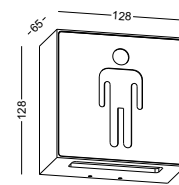

code **LWA481-WT**
casing aluminum / black+white painting
lamping SMD 6W / Ra>80 / 600LM
Beam 2700K/3000K/4000K/6000K
installation IP65

surface customizable concrete grey paint similar to RAL7037