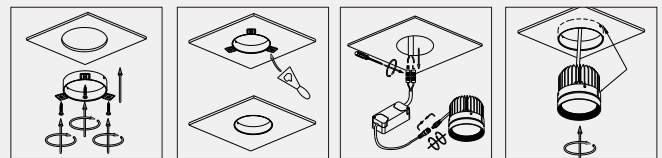

LDC209 four steps installation

strong and solid heat sink makes good heat management

philips power-supply for the whole series

strong metal spring clips

locking connectors make easy and stable connection between lamp and power-supply