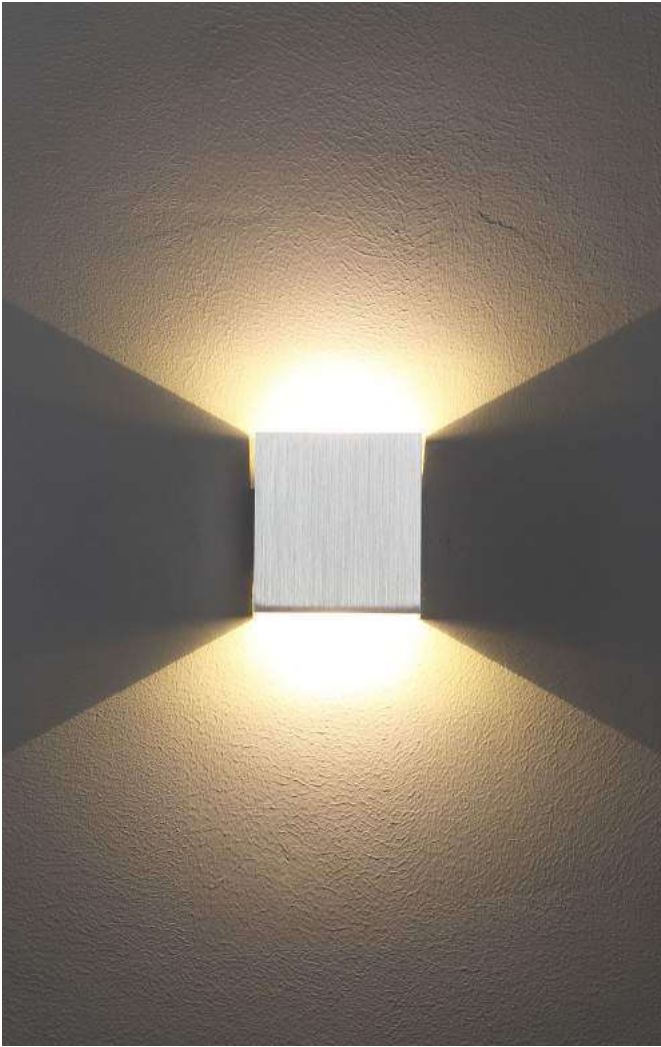

code **LWA165**
casing aluminum / anodized silver
lamping LED 6W / Ra>80 / 240LM
Beam no lense /
2700K/3000K/4000K/6000K
installation IP20

surface customizable black paint equal to RAL9011
white paint similar to RAL9003
concrete grey paint similar to RAL7037

code **LWA164**
casing aluminum / anodized silver
lamping LED 3W / Ra>80 / 120LM
Beam no lense /
2700K/3000K/4000K/6000K
installation IP20

surface customizable black paint equal to RAL9011
white paint similar to RAL9003
concrete grey paint similar to RAL7037