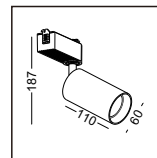

code DS005-SL
casing aluminum
finishing Anodized silver
lamping Gu 10 Socket
supplied with 5W led bulb
Lumens 430LM
CRI Ra>80
Beam 30 degree
lamp color 2700K/3000K/4000K/6000K
Input AC100-240V
installation single circuit/2 line track
3-line with earth customizable