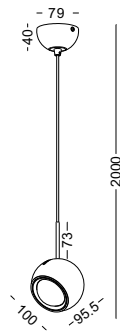

LED PENDANT MEASUREMENTS

LPL389