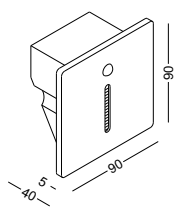

code **LSL706-WT**
casing Alumium / white painting
lamping SMD 3W / Ra>80 / 170lm
Beam narrow beam
2700K/3000K/4000K/6000K
installation IP20

installation with standard 86mm switch box which is supplied with the lamp

equipped with infrared and light sensor