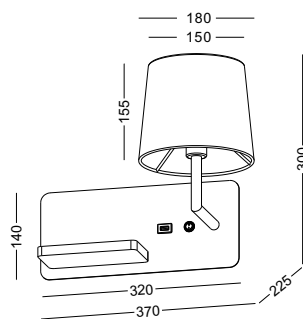

wireless charging board
on the left side

code **LWA420-BK**

casing steel+fabric / black painting

lampping E14 / supplied with a 4W bulb

Ra>80 /320LM/3000K

Wireless charging 5V / 0.1-1A

USB charging 5V / 2A

installation IP20

code **LWA420-WT**

casing steel+fabric / white painting

lampping E14 / supplied with a 4W bulb

Ra>80 /320LM/3000K

Wireless charging 5V / 0.1-1A

USB charging 5V / 2A

installation IP20