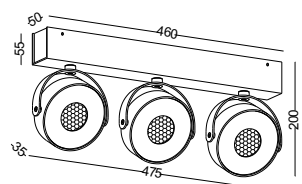

IP20

code **LBL271-BK**
casing aluminum / black painting
lamping COB 3x16W / Ra>90 / 3840lm
2700K/**3000K**/4000K/6000K
Beam 10/**20**/30 degree
with 3mm honeycomb