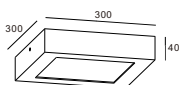

code **LBL205-WT**

surface customizable concrete grey paint similar to RAL7037

casing aluminum / white painting / lamping SMD 24W / Ra>80 / 2400LM / wide flood / 2700K/~~3000K~~/4000K/6000K

installation IP20 check photometric on page 001/ Customized to be Dimmable in TRIAC/DALI/0-10V