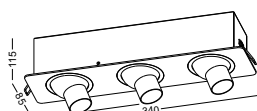

code **LDC373**

casing aluminum / anodized black / lamping COB 3x6W / Ra>90 / 1650LM / Beam 10/23/38 degree / 2700K/3000K/4000K/6000K

installation IP20 cut-off 320x77mm hole precisely for installation / minimum 10mm thickness board

surface customizable white paint similar to RAL9003 anodized silver sandblasted