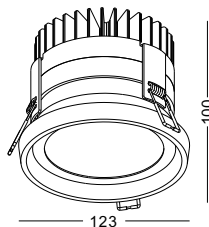

code **LDC412**

casing aluminum / black painting

lampping COB 12W / Ra>90 / 900LM

Beam 15 / 24 / **38** / 60 degree
2700K / **3000K** / 4000K / 6000K

installation ■ ◆ CE ▽ IP65

⊘ cut-off dia 115mm