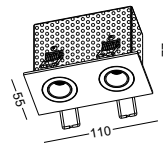

LDC449

aluminum / white painting / black plated shield
xpe 2x3W / Ra>80 / 240lm / 10 degree / 3000K

Cut-out 100x45mm