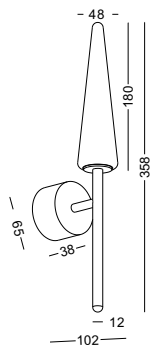

code **LWA366**
casing aluminum / black painting
lamping LED 3W / Ra>80 / 120LM
Beam acrylic diffuser
2700K/3000K/4000K/6000K
installation IP65