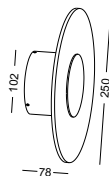

code **LWA435-WT**

casing aluminum / white painting

lampping LED 6W / Ra>80 / 600lm

Beam acrylic diffuser

2700K/**3000K**/4000K/6000K

installation IP65