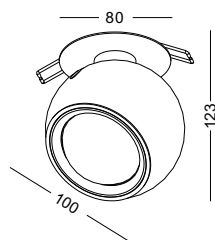

the ball adjustable 90 degree vertical
 and 350 degree horizontal

code **LDC422-WT**
 casing steel / white painting
 lamping COB 5W / Ra>90 / 430lm
 Beam Crystal lens /
 2700K/3000K/4000K/6000K
 installation IP20
 cut-out dia60mm