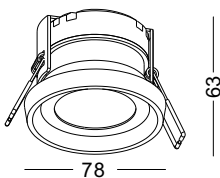

installation ■ ◆ CE ▽ IP65

⊘ cut-off dia 70mm

code **LDC412**

casing aluminum / black painting

lampping COB 12W / Ra>90 / 900LM

Beam 15 / 24 / **38** / 60 degree
2700K / **3000K** / 4000K / 6000K

installation ■ ◆ CE ▽ IP65