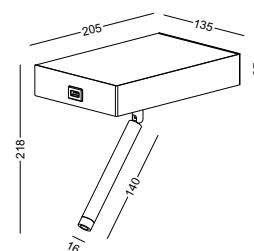

code **LWA416-WT**
casing aluminum / white painting
lamping led 1W spot
/ Ra>80 / 120LM
Beam 30 degree
2700K/3000K/4000K/6000K
installation IP20
Supplied with a 5V/2A USB charger
and bottom switch on the base