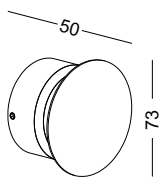

code **LWA302-WT**
casing aluminum / white painting
lamping LED 3W / Ra>80 / 300LM
Beam Acrylic diffuser
2700K/**3000K**/4000K/6000K
installation IP20