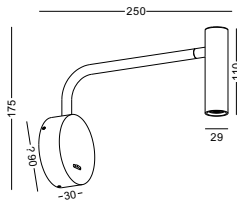

code **LWA333-BK**
casing aluminum / black painting
lamping LED 3W / Ra>80 / 120LM
Beam 30 degree
2700K/**3000K**/4000K/6000K
installation

code **LWA333-WT**
casing aluminum / white painting
lamping LED 3W / Ra>80 / 120LM
Beam 30 degree
2700K/**3000K**/4000K/6000K
installation