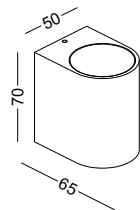

code **LWA452-WT**
casing aluminum / white painting
lamping COB 5W / 20 degree
/ Ra>90 / 430lm
Beam 2700K/**3000K**/4000K/6000K
installation IP65