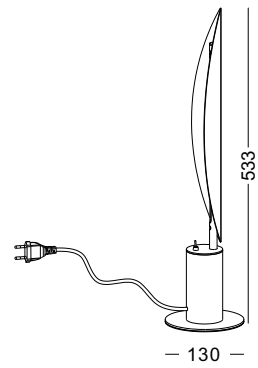

code **LTL037**
casing steel + aluminum
finishing black painting + anodized gold
lamping SMD 4W / Ra>80 / 400LM
Beam 2700K/3000K/4000K/6000K
installation IP20
supplied with 1.5meter EU standard plug
switch in the base