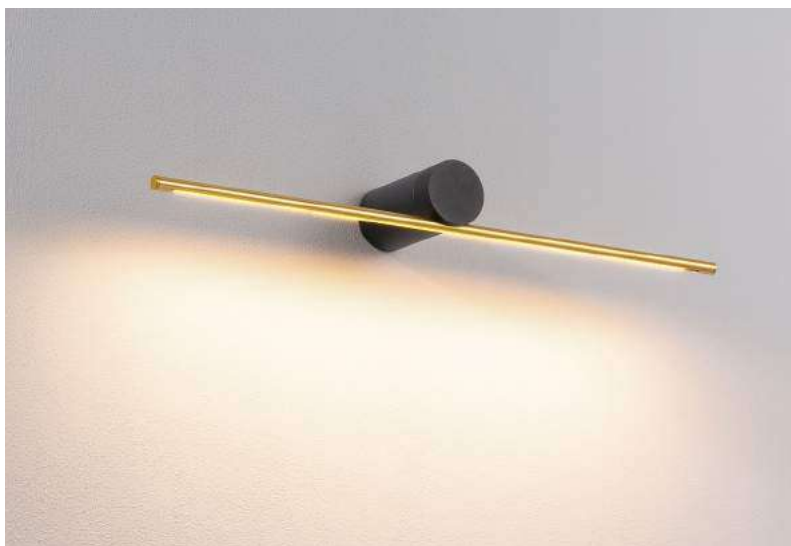

code **LWA526-BK**
casing aluminum / black painting
lamping LED 8W / Ra>80 / 800LM
Beam 2700K/3000K/4000K/6000K
installation ☒ ☐ ☐ ☐ ☐ ☐ IP20

code **LWA526-WT**
casing aluminum / white painting

code **LWA526-GD**
casing aluminum / black painting
+anodized gold