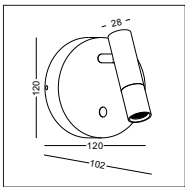

code **LWA315-WT**
casing aluminum+beech
finishing white paint
lamping LED 3W
Lumens 120LM
CRI Ra>80
Beam 10 / 20 / **30** degree
lamp color 2700K/**3000K**/4000K/6000K

code **LWA315-BK**
casing aluminum+beech
finishing anodized black
lamping LED 3W
Lumens 120LM
CRI Ra>80
Beam 10 / 20 / **30** degree
lamp color 2700K/**3000K**/4000K/6000K

code **LWA315-CR**
casing aluminum+beech
finishing chrome plated
lamping LED 3W
Lumens 120LM
CRI Ra>80
Beam 10 / 20 / **30** degree
lamp color 2700K/**3000K**/4000K/6000K

with touching sensor switch

with touching sensor switch

with touching sensor switch

lens available

lens available

lens available

surface customizable
anodized silver brushed circular
anodized gold sandblasted
concrete grey paint similar to RAL7037

surface customizable
anodized silver brushed circular
anodized gold sandblasted
concrete grey paint similar to RAL7037

surface customizable
anodized silver brushed circular
anodized gold sandblasted
concrete grey paint similar to RAL7037