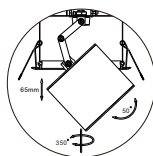

FREE ROTATE LED GRILLE LIGHTS

BIG VERSION

code LDC320
casing aluminum / white painting
lamping cob 12W / Ra>90 / 900LM
Beam 15 / 24 / **38** / 60 degree
2700K/**3000K**/4000K/6000K
installation cut-out 135x135mm

code LDC321
casing aluminum / white painting
lamping cob 2x12W / Ra>90 / 1800LM
Beam 15 / 24 / **38** / 60 degree
2700K/**3000K**/4000K/6000K
installation cut-out 300x135mm

code LDC322
casing aluminum / white painting
lamping cob 3x12W / Ra>90 / 2700LM
Beam 15 / 24 / **38** / 60 degree
2700K/**3000K**/4000K/6000K
installation cut-out 440x135mm

surface customizable

- black paint equal to RAL9011
- concrete grey paint similar to RAL7037

reflector available

- 15°
  narrow beam
- 24°
  spot
- 38°
  flood
- 60°
  wide flood

The led head can be pulled out and in and rotatable horizontally 350 degree vertically 180 degree