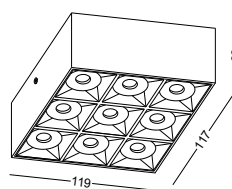

code **LBL715-BK**
casing aluminium / black painting
lamping SMD 27W / Ra>80 / 1080lm
Beam 24 degree /
2700K/3000K/4000K/6000K
installation IP20