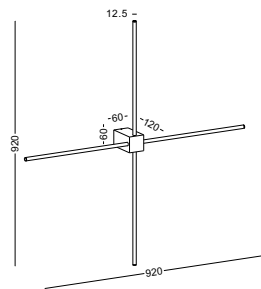

code **LWA393**
casing aluminum / anodized black + gold
lamping LED 20W / Ra>80 / 2000LM
Beam indirect light
2700K/~~3000K~~/4000K/6000K
installation IP20