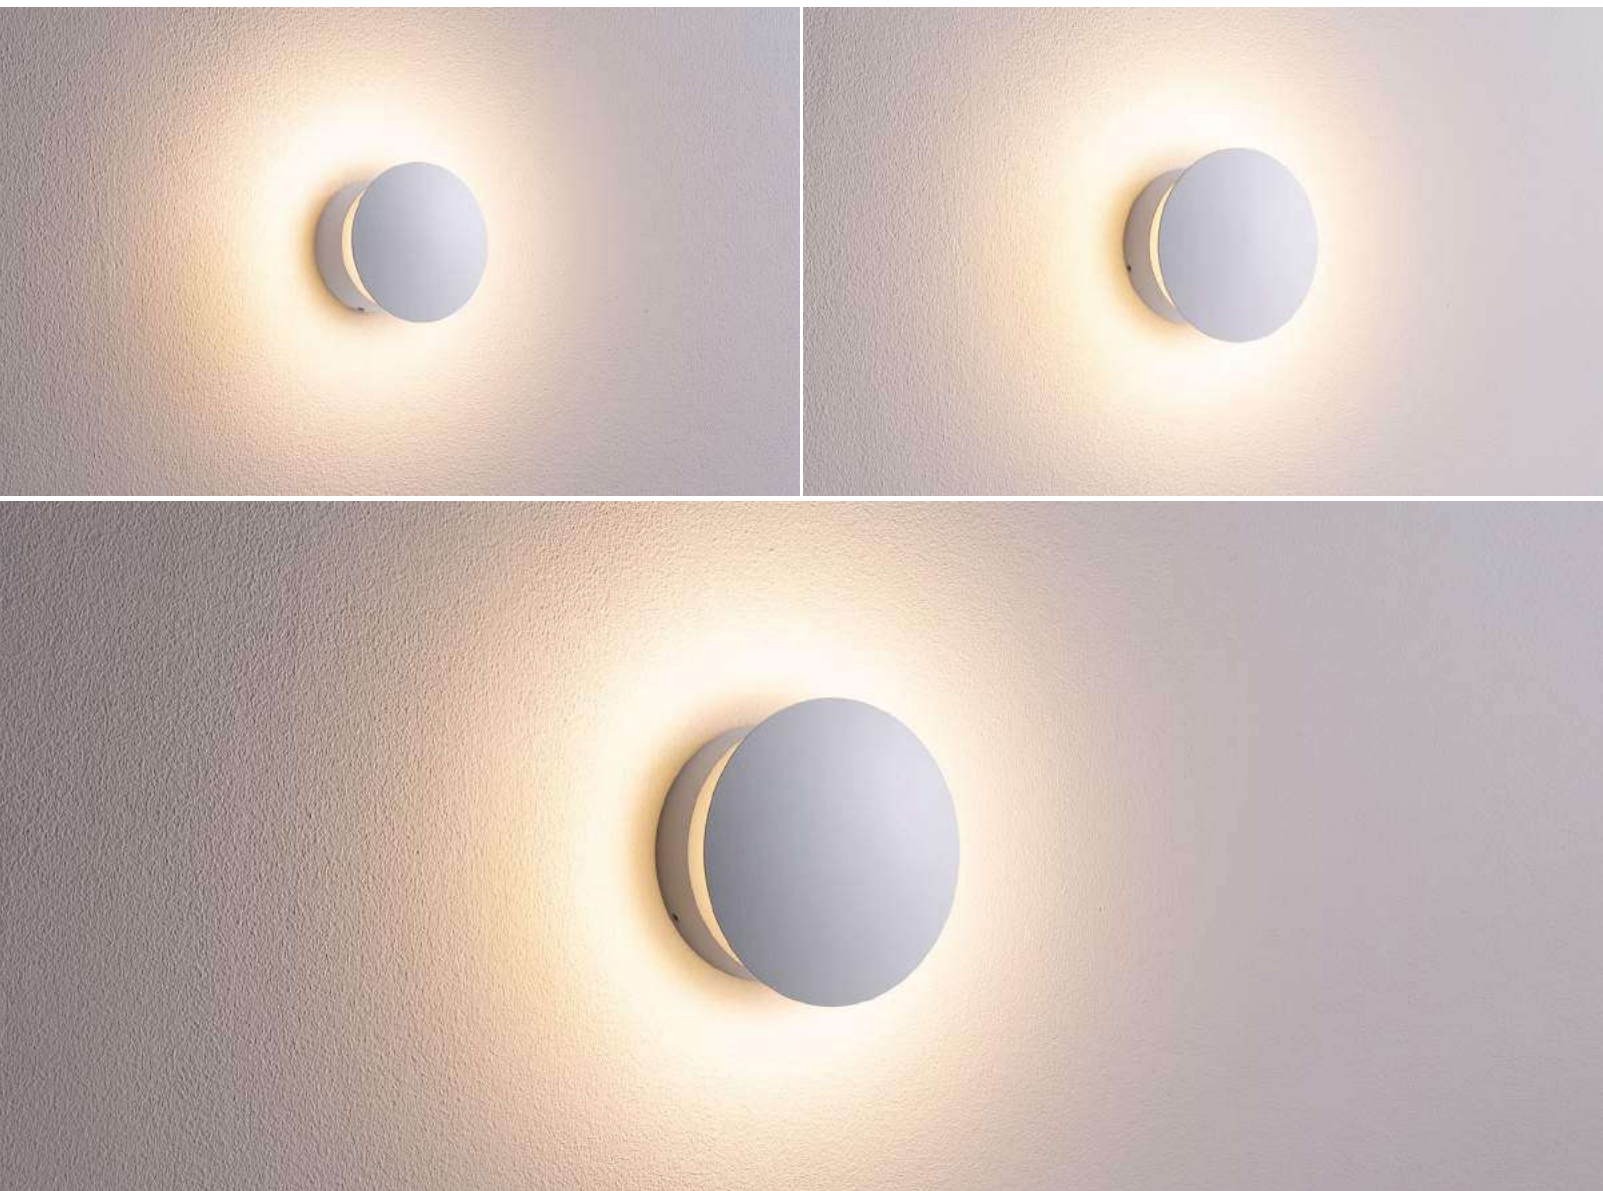

code **LWA302-WT**
casing aluminum / white painting
lamping LED 3W / Ra>80 / 300LM
Beam Acrylic diffuser
2700K/**3000K**/4000K/6000K
installation IP20

code **LWA303-WT**
casing aluminum / white painting
lamping LED 4W / Ra>80 / 400LM
Beam Acrylic diffuser
2700K/**3000K**/4000K/6000K
installation IP20

code **LWA304-WT**
casing aluminum / white painting
lamping LED 6W / Ra>80 / 600LM
Beam Acrylic diffuser
2700K/**3000K**/4000K/6000K
installation IP20