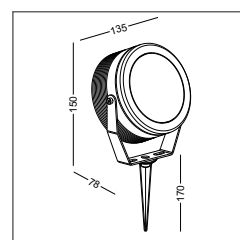

OUTDOOR SPOT LIGHT WITH SPIKE

code **LSP155**

casing aluminum
finishing black painting
lamping COB 6W
Lumens 500LM
CRI Ra>90
Beam 15/24/**38**/60 degree
led color 2700K/**3000K**/4000K/6000K
Input AC100-240V
external power-supply
installation **CE** IP65

code **LSP155-12V**

Input DC12/24V
external power-supply
installation in parallel

code **LSP156**

casing aluminum
finishing black painting
lamping COB 9W
Lumens 800LM
CRI Ra>90
Beam 15/24/**38**/60 degree
led color 2700K/**3000K**/4000K/6000K
Input AC100-240V
external power-supply
installation **CE** IP65

code **LSP156-12V**

Input DC12/24V
external power-supply
installation in parallel

code **LSP157**

casing aluminum
finishing black painting
lamping COB 12W
Lumens 900LM
CRI Ra>90
Beam 15/24/**38**/60 degree
led color 2700K/**3000K**/4000K/6000K
Input AC100-240V
external power-supply
installation **CE** IP65

code **LSP157-12V**

Input DC12/24V
external power-supply
installation in parallel

surface customizable
concrete grey paint similar to RAL7037