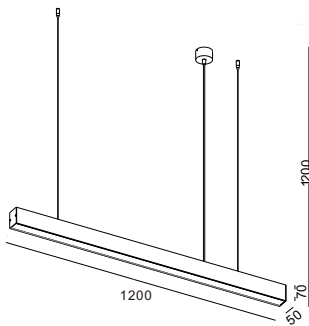

OFFICE PENDANT LIGHT

- made by pure aluminum extrusion can be custom made into any length normal size will be 600mm/1200mm /1800mm/2400mm
- five surface color available three surface colors in stock
- 20W led per 1.2 meter long 10W led for 0.6 meter and so on
- Can be made to be more power double to 40W or other for the same length
- supplied with 1.2m hanging cable, electric wire, and connecting box

IP20

code	casing	finishing	lamping	CRI	lumen	diffuser	LED color
LPL159-WT	aluminum	white paint	SMD 20W	Ra>80	1600lm	Acrylic	2700K/3000K /4000K/6000K
LPL159-SL	aluminum	brushed silver	SMD 20W	Ra>80	1600lm	Acrylic	2700K/3000K /4000K/6000K
LPL159-BK	aluminum	black paint	SMD 20W	Ra>80	1600lm	Acrylic	2700K/3000K /4000K/6000K

1. surface default
2. white paint similar to RAL9003
   - black paint equal to RAL9011
   - anodized silver brushed linear

1. surface customizable
2. concrete grey paint similar to RAL7037
   - anodized gold sandblasted