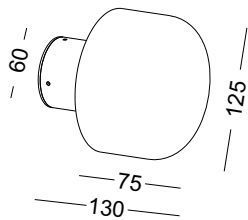

code **LWA380**
casing brass shade / black painting
lamping led 6W / Ra>80 / 600LM
Beam indirect light/acrylic diffuser
2700K/**3000K**/4000K/6000K
installation ☒ IP65

lamp shade made by copper