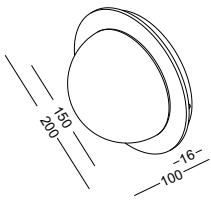

horizontal installation
spot on the right

horizontal installation
spot on the left

vertical
installation

code **LWA449-WT**
 casing aluminum+acrylic / white painting
 lamping SMD 1.5W for acrylic+3W for spot
 / Ra>80 /270lm+120LM
 Beam 30 degree for the spot
 2700K/3000K/4000K/6000K
 installation     IP20