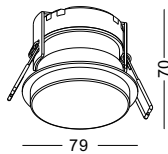

OUTDOOR IP65 LED RECESSED DOWNLIGHT ACRYLIC COVER

surface
customizable

■ concrete grey paint
similar to RAL7037

■ white paint
similar to RAL9003

code **LDC414**
casing aluminum / black painting
lamping LED 6W / Ra>80 / 600LM
Beam acrylic diffuser
2700K/~~3000K~~/4000K/6000K
installation IP65
cut-off dia 70mm