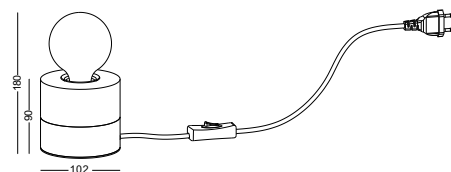

code **LTLO41-GR**

casing aluminum+wood / grey painting

lamping supplied with a 4W led candle bulb
/ Ra>80 /280LM

Beam 2700K/3000K/4000K/6000K

installation IP20