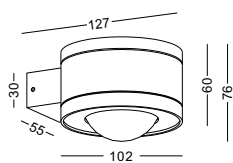

code **LWA445**
casing aluminum / black painting
lamping CREE XML 6W
/ Ra>80 / 400lm
Beam crystal glass lens /2000K
/color film
installation