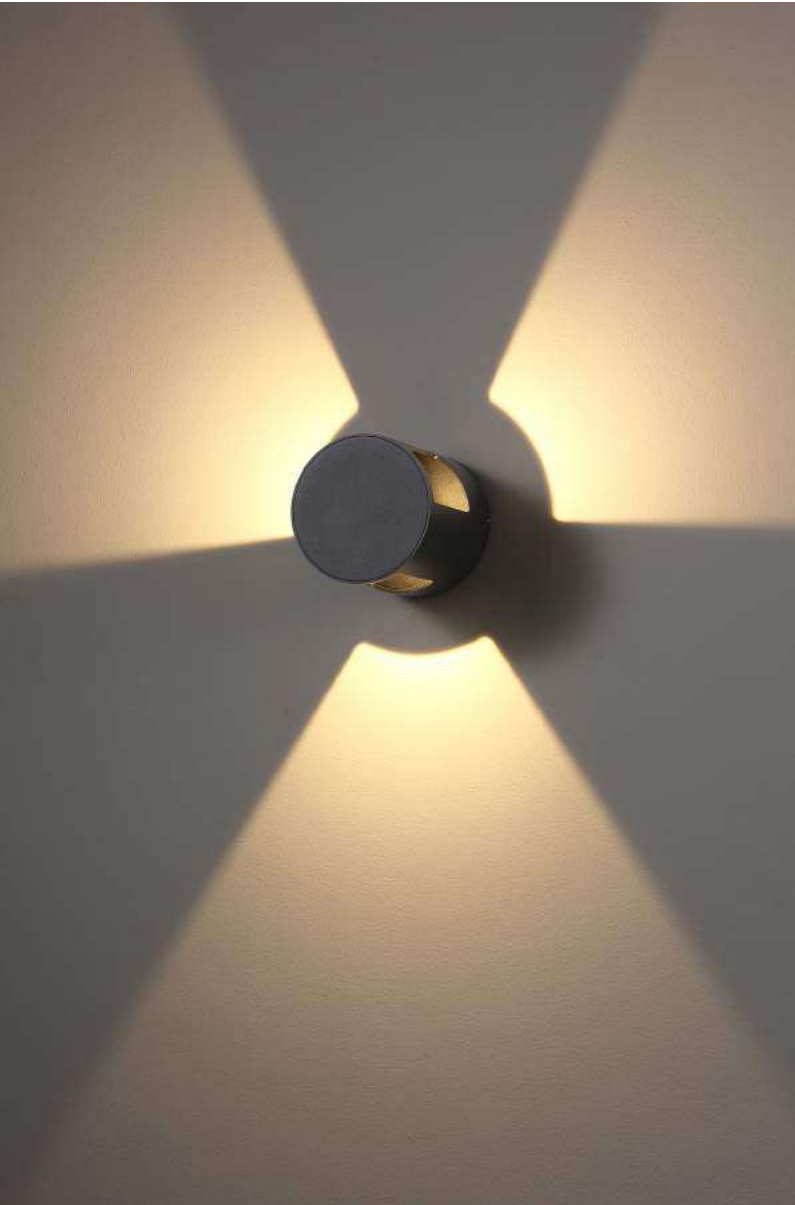

code **LWA410-BK**
casing aluminum / black painting
lamping LED 3X3W / Ra>90 / 900LM
Beam 60 degree
2700K/**3000K**/4000K/6000K
installation IP65

code **LWA411-BK**
casing aluminum / black painting
lamping LED 4x3W / Ra>90 / 1200LM
Beam 60 degree
2700K/**3000K**/4000K/6000K
installation IP65