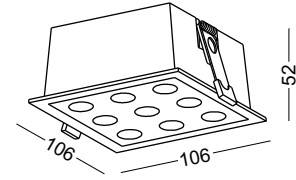

code **LDC726**
casing aluminum / white painting
lamping SMD 9X2W / Ra>80 / 1800LM
Beam 24 degree /
2700K/~~3000K~~/4000K/6000K
installation IP20
 Cut-out 98X98mm