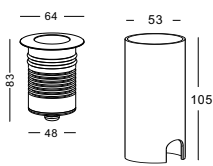

code **ODL049-IN220**
casing all in brass / polished
lamping COB 5W / Ra>90 / 430LM
Beam 10 / 20 / 30 degree /
2700K/3000K/4000K/6000K
input voltage 100-240V
installation IP67

code **ODL049-IN12**
input voltage 12/24V
installation IP67