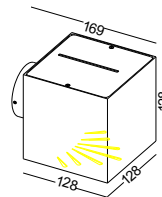

code **LWA300J-WT**

casing aluminum / white paint

lampping LED 6W / Ra>90 / 500LM

Beam 80 degree up / 8 degree down
2700K/3000K/4000K/6000K

installation IP65

surface customizable black paint equal to RAL9011

concrete grey paint similar to RAL7037