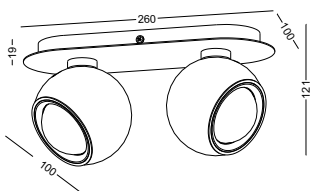

code **LBL287-BK**

casing steel / black painting

lamping COB 2x5W / Ra>90 / 860lm

Beam Crystal lens /
2700K/3000K/4000K/6000K

installation IP20

the ball adjustable 90 degree vertical
and 350 degree horizontal