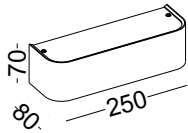

code **LWA 149-SL**
casing Aluminum / anodized silver
lamping LED 8W / Ra>80 / 800LM
Beam up and down light /
2700K/3000K/4000K/6000K
installation IP20

code **LWA 150-SL**
casing Aluminum / anodized silver
lamping LED 12W / Ra>80 / 1200LM
Beam up and down light /
2700K/3000K/4000K/6000K
installation IP20