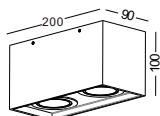

code **BL002-WT**

casing aluminum / white painting / 2x Gu10 socket / bulb not included

installation IP20

surface customizable

concrete grey paint similar to RAL7037