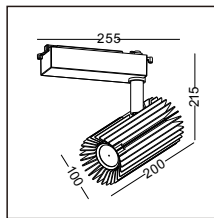

code LSP190-SL
casing aluminum
finishing anodized silver
lamping CREE COB 1512
20 Watt
Lumens 1600LM
CRI Ra>90
Beam 10 / 20 / 30
lamp color 2700K/3000K/4000K/6000K
Input AC220-240V
installation single circuit/3 line track

▲ Net Weight 1.26kg

lens available

surface customizable
concrete grey paint similar to RAL7037
anodized gold sandblasted

code LSP190-BK
casing aluminum
finishing anodized black
lamping CREE COB 1512
20 Watt
Lumens 1600LM
CRI Ra>90
Beam 10 / 20 / 30
lamp color 2700K/3000K/4000K/6000K
Input AC220-240V
installation single circuit/3 line track

▲ Net Weight 1.26kg

lens available

surface customizable
concrete grey paint similar to RAL7037
anodized gold sandblasted

code LSP190-WT
casing aluminum
finishing white coated
lamping CREE COB 1512
20 Watt
Lumens 1600LM
CRI Ra>90
Beam 10 / 20 / 30
lamp color 2700K/3000K/4000K/6000K
Input AC220-240V
installation single circuit/3 line track

▲ Net Weight 1.26kg

lens available

surface customizable
concrete grey paint similar to RAL7037
anodized gold sandblasted