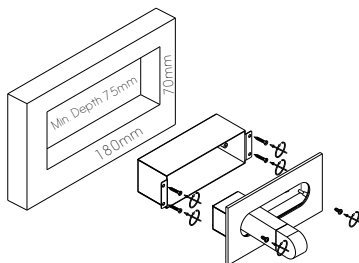

code **LWA323-CR**
casing aluminum
finishing Chrome plated
lamping CREE XPE 1X3W
Lumens 120LM
CRI Ra>80
Beam 30 degree
lamp color 2700K/**3000K**/4000K/6000K
Input AC220-240V
installation Recessed wall mount
cut-off 180x70x75mm
check manuel below

code **LWA323-GD**
casing aluminum
finishing gold plated
lamping CREE XPE 1X3W
Lumens 120LM
CRI Ra>80
Beam 30 degree
lamp color 2700K/**3000K**/4000K/6000K
Input AC220-240V
installation Recessed wall mount
cut-off 180x70x75mm
check manuel below

▲ Net Weight 1.07kg

▲ Net Weight 1.07kg