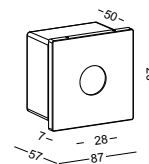

code **ODL065-BK**

casing aluminum / black painting

lampping CREE 3W / 30 degree
/ Ra>80 / 120lm

Beam 2700K/**3000K**/4000K/6000K

installation IP65

installed with a standard 86mm switch box
for indoor and outdoor