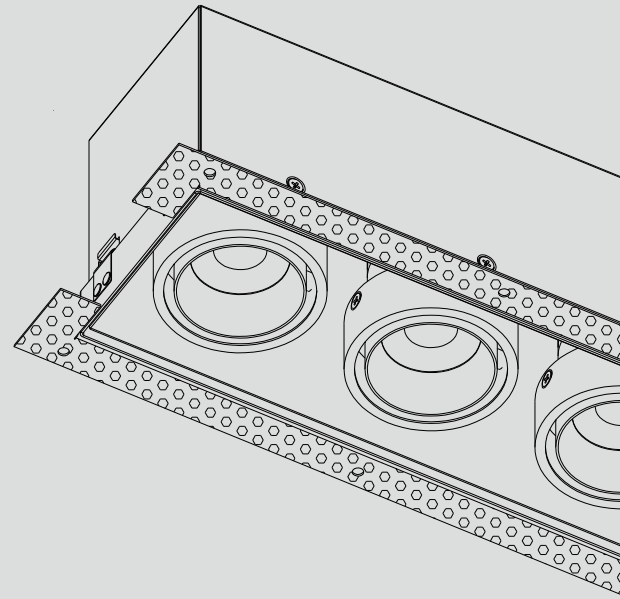

LED GRILLE LIGHTS