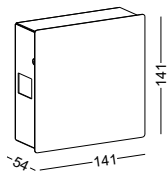

code **LWA557**
casing stainless steel / black painting
lamping LED 2x3W / Ra>80 / 240LM
Beam 8 degree
2700K/**3000K**/4000K/6000K
installation IP65