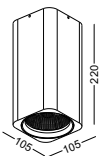

code **LBL215**

casing aluminum / white painting / lamping COB 12W / Ra>90 / 900LM / Beam 10/23/38 degree / 2700K/3000K/4000K/6000K

installation IP20 check photometric on page 001