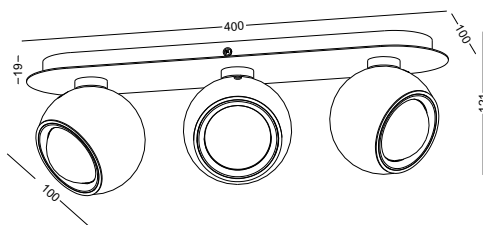

code **LBL288-WT**

casing steel / white painting

lamping COB 3x5W / Ra>90 / 1290lm

Beam Crystal lens /

2700K/3000K/4000K/6000K

installation IP20

the ball adjustable 90 degree vertical
and 350 degree horizontal