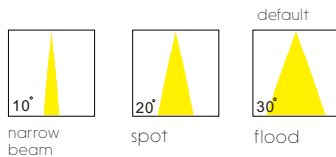

surface customizable

- anodized silver brushed circular
- anodized gold sandblasted
- concrete grey paint similar to RAL7037