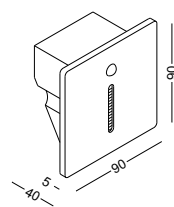

equipped with infrared and light sensor

code **LSL706-BK**
 casing Alumium / black painting
 lamping SMD 3W / Ra>80 / 170lm
 Beam narrow beam
 2700K/3000K/4000K/6000K
 installation IP20

installation with standard 86mm switch box which is supplied with the lamp