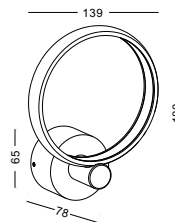

code **LWA223-WT**
casing aluminum / white painting
lamping LED 6W / Ra>80 / 600LM
Beam 2700K/3000K/4000K/6000K
installation ☐ ☐ ☐ ☐ IP20