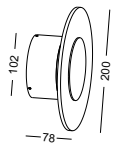

code **LWA434-GD**
casing aluminum / anodized gold
lamping LED 6W / Ra>80 / 600lm
Beam acrylic diffuser
2700K/**3000K**/4000K/6000K
installation IP20