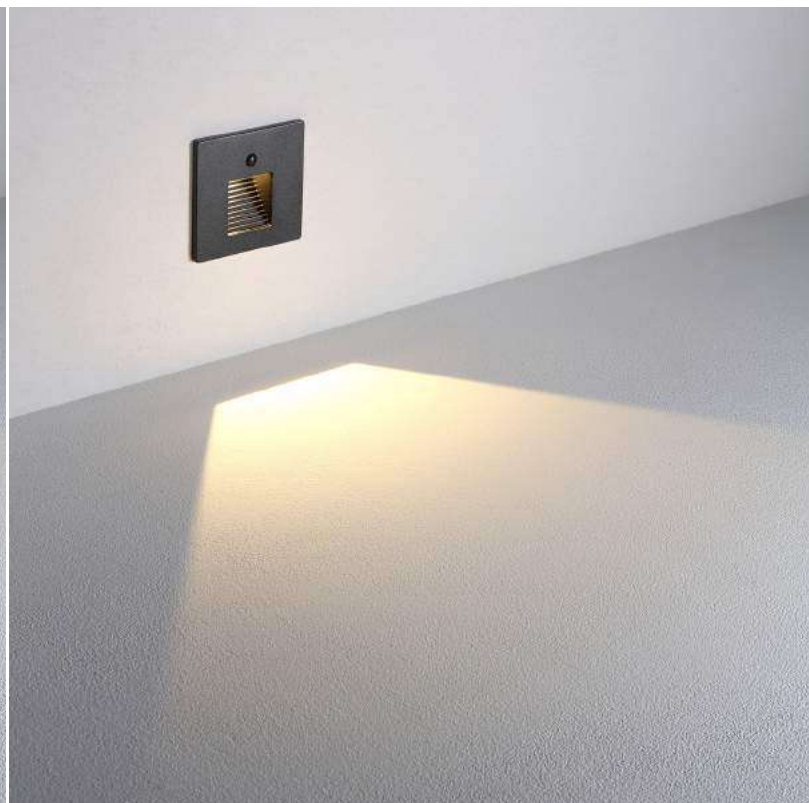

code **LSL707-WT**
casing Aluminium / white painting
lamping SMD 3W / Ra>80 / 170lm
Beam wide beam
2700K/3000K/4000K/6000K
installation IP20

---

installation with standard 86mm switch box which is supplied with the lamp

---

equipped with infrared and light sensor

code **LSL707-BK**
casing Aluminium / black painting
lamping SMD 3W / Ra>80 / 170lm
Beam wide beam
2700K/3000K/4000K/6000K
installation IP20

---

installation with standard 86mm switch box which is supplied with the lamp

---

equipped with infrared and light sensor