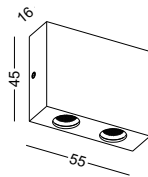

code **LWA326-GR**
casing aluminum / grey painting
lamping LED 1W / Ra>80 / 70LM
Beam 30 degree / 2700K/**3000K**
/4000K/6000K
lamp input DC 12V/Parallel connection
max 300pcs
installation surface mount
■ ■ ◊ CE ▽ IP20