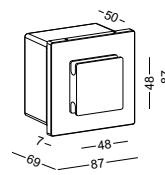

code **ODL058-BK**
casing aluminum / black painting
lamping CREE 3W / down light
/ Ra>80 / 120lm
Beam 2700K/**3000K**/4000K/6000K
installation IP65
installed with a standard 86mm switch box
for indoor and outdoor