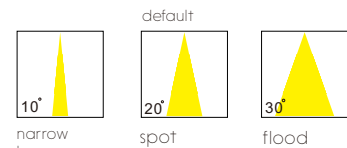

surface customizable
concrete grey paint similar to RAL7037
anodized gold sandblasted

code LSP190-WT
casing aluminum
finishing white coated
lamping CREE COB 1512
20 Watt
Lumens 1600LM
CRI Ra>90
Beam 10 / 20 / 30
lamp color 2700K/3000K/4000K/6000K
Input AC220-240V
installation single circuit/3 line track

▲ Net Weight 1.26kg

lens available