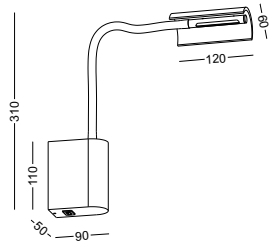

code **LWA428-WT**
casing aluminum / white painting
lamping LED 3W
/ Ra>80 /300LM
Beam indirect light
2700K/**3000K**/4000K/6000K
installation IP20
supplied with a 5V/1A USB charger
and press bottom switch