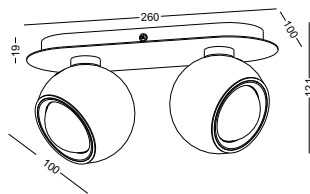

code **LBL287-WT**

casing steel / white painting

lamping COB 2x5W / Ra>90 / 860lm

Beam Crystal lens /

2700K/3000K/4000K/6000K

installation IP20

the ball adjustable 90 degree vertical
and 350 degree horizontal