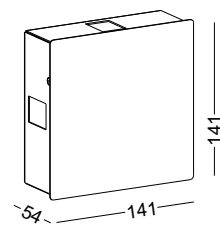

code **LWA559**
casing stainless steel / black painting
lamping LED 4x3W / Ra>80 / 480LM
Beam 8 degree
2700K/**3000K**/4000K/6000K
installation IP65