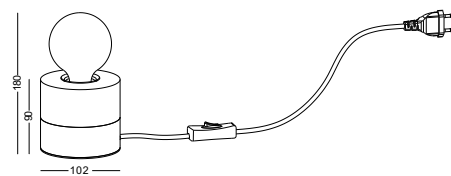

installation   **CE** IP20

EU standard plug with switch on the cable/ driver in the plug box / 1.5M cable

code **LTLO41-WT**

casing aluminum+wood / white painting

lamping supplied with a 4W led candle bulb
/ Ra>80 /280LM