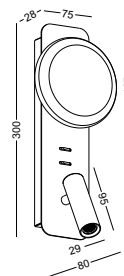

horizontal installation
spot on the right

horizontal installation
spot on the left

vertical
installation

code **LWA449-WT**
 casing aluminum+acrylic / white painting
 lamping SMD 1.5W for acrylic+3W for spot
 / Ra>80 /270lm+120LM
 Beam 30 degree for the spot
 2700K/3000K/4000K/6000K
 installation     IP20