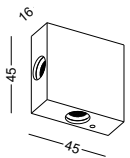

code **LWA325-SL**
casing aluminum / anodized silver
lamping LED 1W / Ra>80 / 70LM
Beam 30 degree / 2700K/**3000K**
/4000K/6000K
lamp input DC 12V/Parallel connection
max 300pcs
installation surface mount