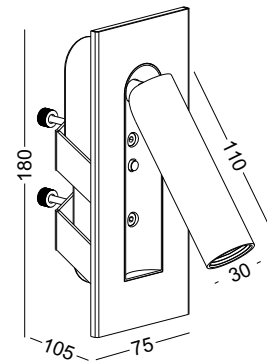

code **LWA322-BK**

casing stainless steel+ aluminum
black painting

code **LWA322-WT**

casing stainless steel+ aluminum
white painting

lamp LED 3W / Ra>80 / 120LM

Beam 30degree /
2700K/3000K/4000K/6000K

Installation IP20

cut-off 150x45mm
by 105mm depth hole for
installation box and driver

supplied with installation box and driver

with built-in switch, when head pressed
in ,the light switched off

the head can be rotated 350 degree
left and right, 90 degree up and down

code **LWA322-CR**

casing stainless steel+ aluminum
chrome plated

code **LWA322-NK**

casing stainless steel+ aluminum
brushed and nickle paltd-matte

code **LWA322-HG**

casing stainless steel+ aluminum
copper paltd and brushed -matte