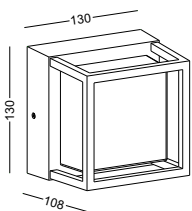

code **LWA705**
casing aluminum / black painting
lamping SMD 7W / Ra>80 / 700lm
Beam acrylic diffuser
2700K/**3000K**/4000K/6000K
Installation IP65