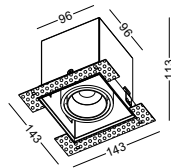

CCT available / for COB lamp

LDC460

aluminum / white painting / black plated shield
COB 12W / Ra>90 / 900lm / 24 degree / 3000K

Cut-out 110x110mm