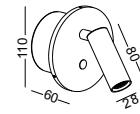

cut-off dia80mm
by 60mm depth hole for
installation box and driver

if there is no enough space
for the box, we can supply
an aluminum ring for insta-
llation.