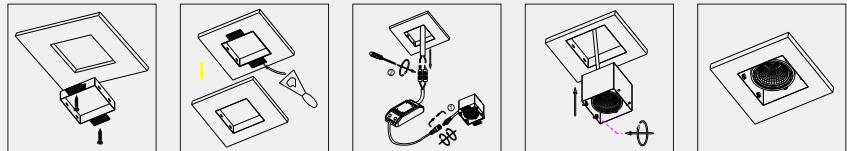

installation guide

surface customizable

- white paint similar to RAL9003
- concrete grey paint similar to RAL7037

reflector available

1. default
2. 10°
     narrow beam
   - 23°
     spot
   - 38°
     flood