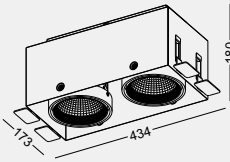

cut-out 370x180mm
IP20

code	casing	finishing	lamping	CRI	lumen	Beam/degree	LED color
LDC215-20W	steel casing aluminum heat sink	white painting	CREE COB 18 16 2X20W	Ra>90	3200lm	10/23/38	2700K/3000K /4000K/6000K
LDC215-24W	steel casing aluminum heat sink	white painting	CREE COB 18 16 2X24W	Ra>90	3840lm	10/23/38	2700K/3000K /4000K/6000K
LDC215-28W	steel casing aluminum heat sink	white painting	CREE COB 18 20 2X28W	Ra>90	4480lm	10/23/38	2700K/3000K /4000K/6000K