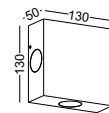

surface customizable
white paint similar to RAL9003
concrete grey paint similar to RAL7037