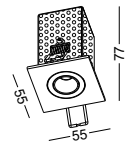

LDC448

aluminum / white painting / black plated shield
xpe 3W / Ra>80 / 120lm / 10 degree / 3000K

Cut-out 45x45mm