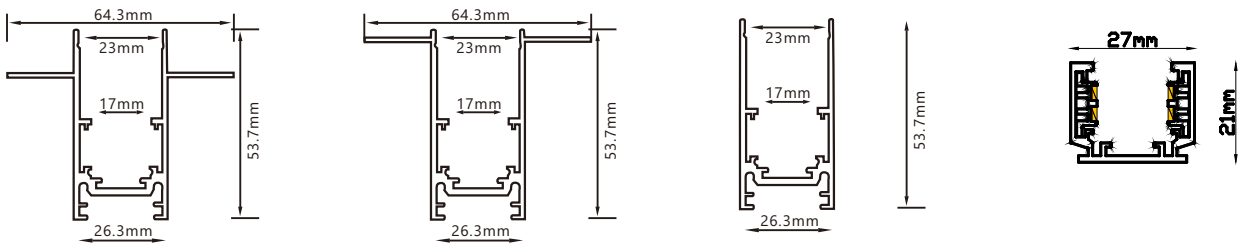

48V MAGNETIC TRACKS

48V recessed magnetic track behind the cupboard

48V recessed magnetic track on the cupboard

48V magnetic track surface mount and hanging