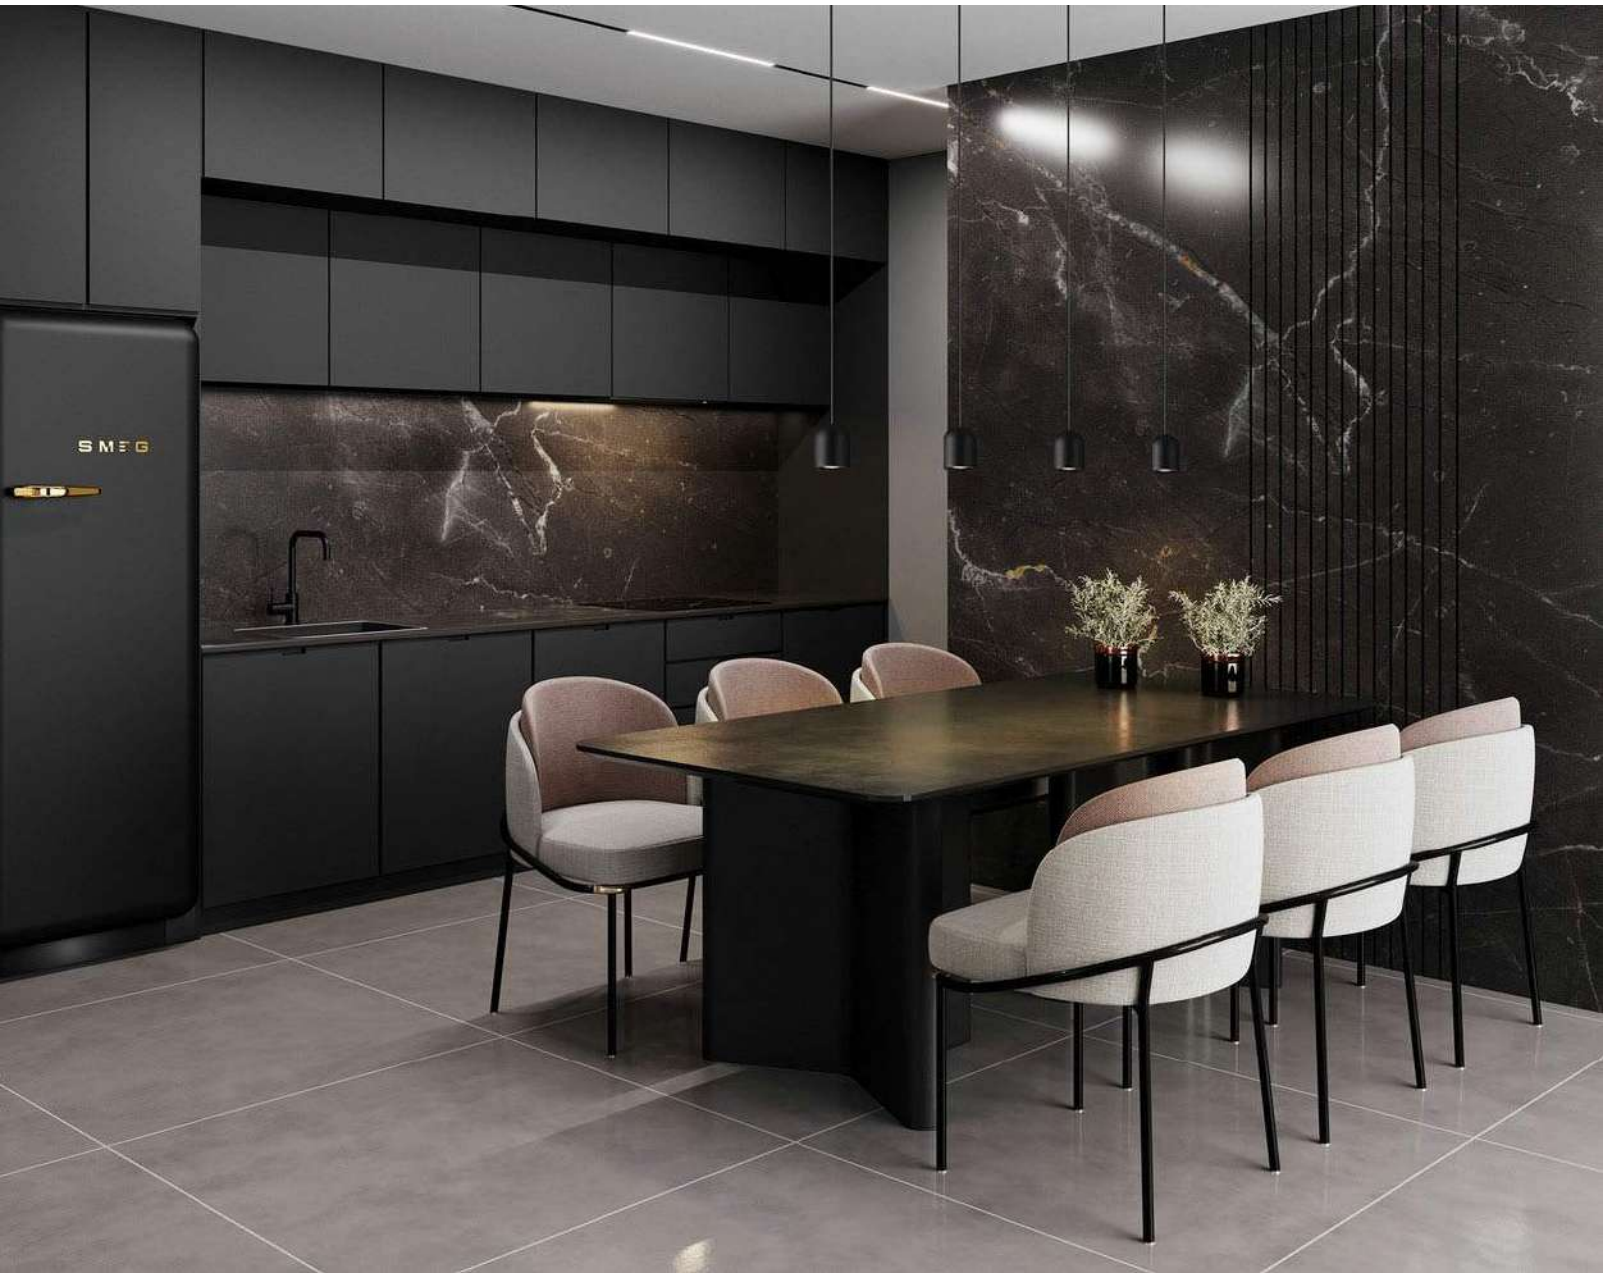

installation IP20 lamp shade dia 68mm x 75mm 2meter cable / cable length customizable

FEEL THE
NATURE
AT HOME

LPL348

LPL350

LPL349

code **LPL348**

casing aluminum+beech / anodized gold / lamping COB 5W / Ra>90 / 430LM / Beam 15 / 24 / 38 / 60 degree / 2700K/3000K/4000K/6000K