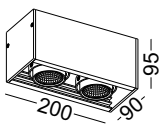

surface customizable

- black paint equal to RAL9011
- white paint similar to RAL9003
- concrete grey paint similar to RAL7037
- anodized gold brushed linear