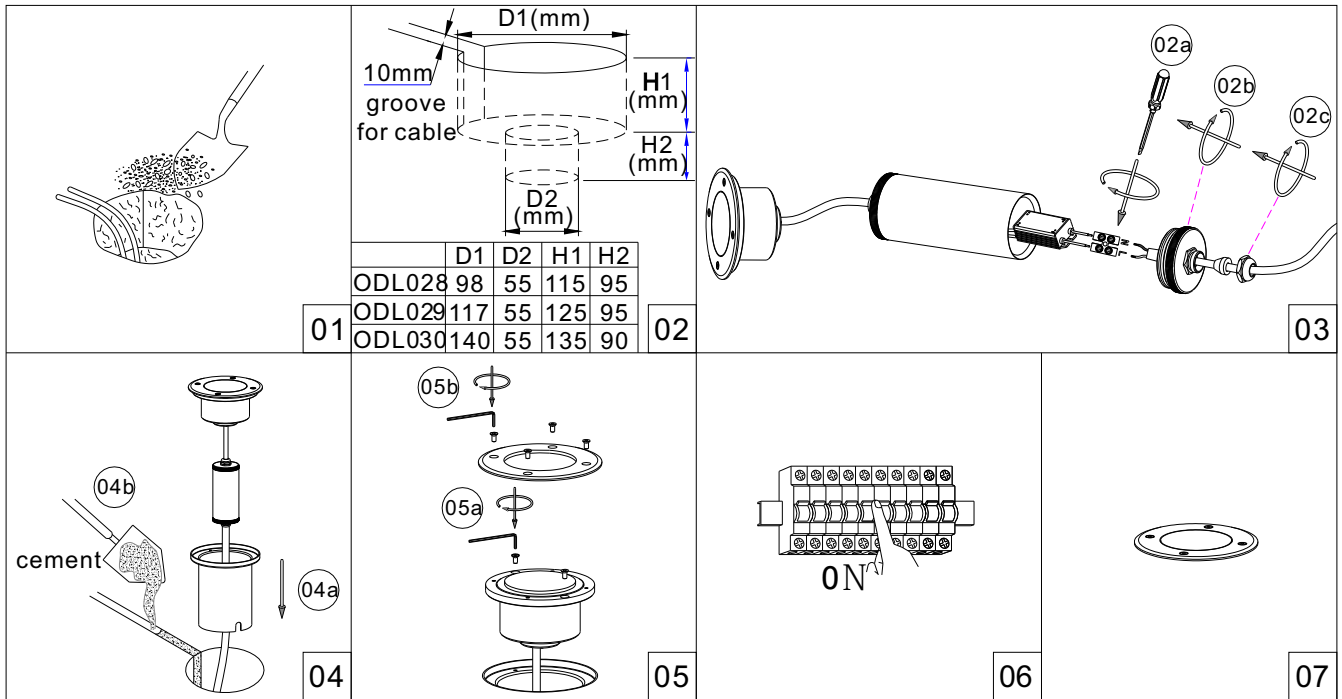

ODL028 / ODL029 / ODL030 installation