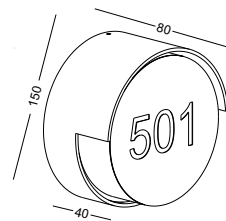

surface customizable

 concrete grey paint similar to RAL7037

characters on the cover customizable

code **LWA384-WT**
 casing aluminum / white painting
 lamping LED 6W / Ra>80 / 600LM
 Beam acrylic diffuser
 2700K/3000K/4000K/6000K
 installation     IP65