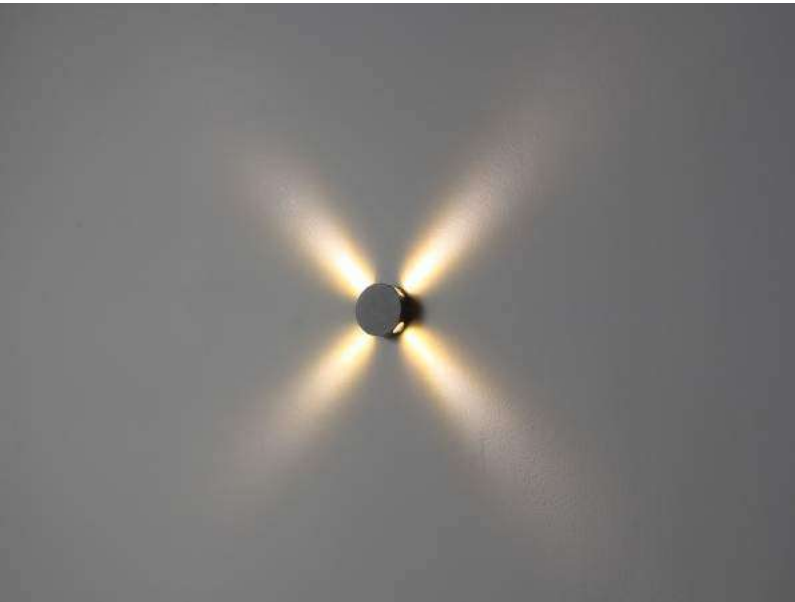

code **LWA324-BK**
casing aluminum / black painting
lamping LED 1W / Ra>80 / 70LM
Beam 30 degree / 2700K/**3000K**
/4000K/6000K
lamp input DC 12V/Parallel connection
max 300pcs
installation surface mount
■ ■ ◆ CE ▽ IP20