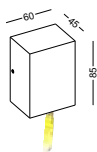

code **LWA166**

casing steel / white painting

lampping LED 1W / Ra>80 / 70LM

Beam 8 degree /

2700K/3000K/4000K/6000K

installation IP20

surface customizable black paint equal to RAL9011
 concrete grey paint similar to RAL7037