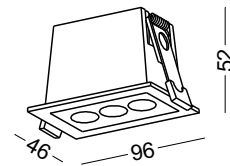

code **LDC723**
casing aluminum / white painting
lamping SMD 3X2W / Ra>80 / 600LM
Beam 24 degree /
2700K/3000K/4000K/6000K
installation IP20
Cut-out 88X35mm