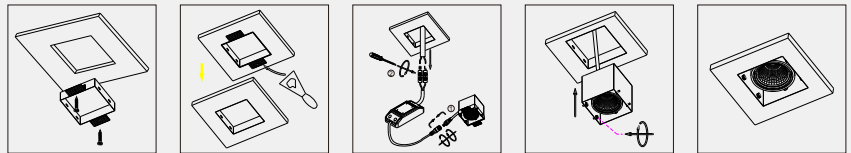

Installation guide

surface customizable

- white paint similar to RAL9003
- concrete grey paint similar to RAL7037

reflector available

1. default
2. 10° narrow beam
   - 23° spot
   - 38° flood