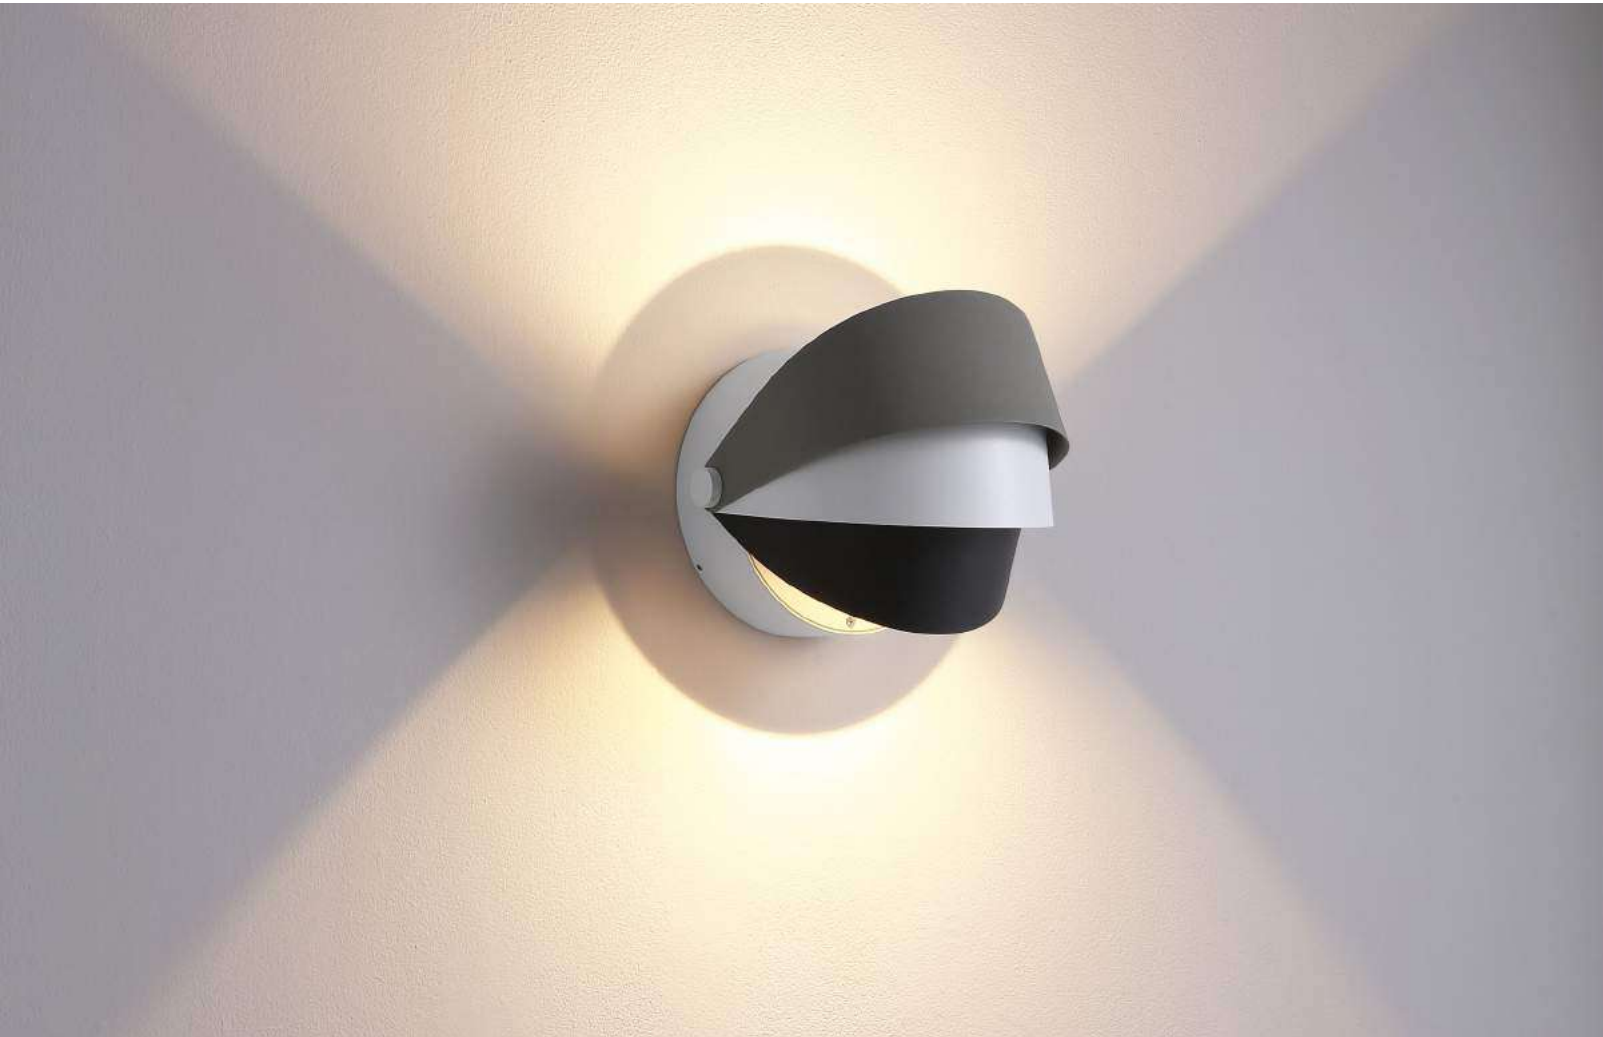

code **LWA451-MC**
casing aluminum / mixed color
lamping COB 6W / up and down light
/ Ra>90 / 500lm
Beam shade adjustable
2700K/**3000K**/4000K/6000K
installation IP65