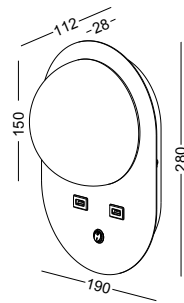

code **LWA448-BK**
casing steel / black painting
lamping LED 4W
/ Ra>80 / 400lm
Beam white glass shade
2700K/~~3000K~~/4000K/6000K
installation IP20
with 2 pieces of 5V/1A USB charger