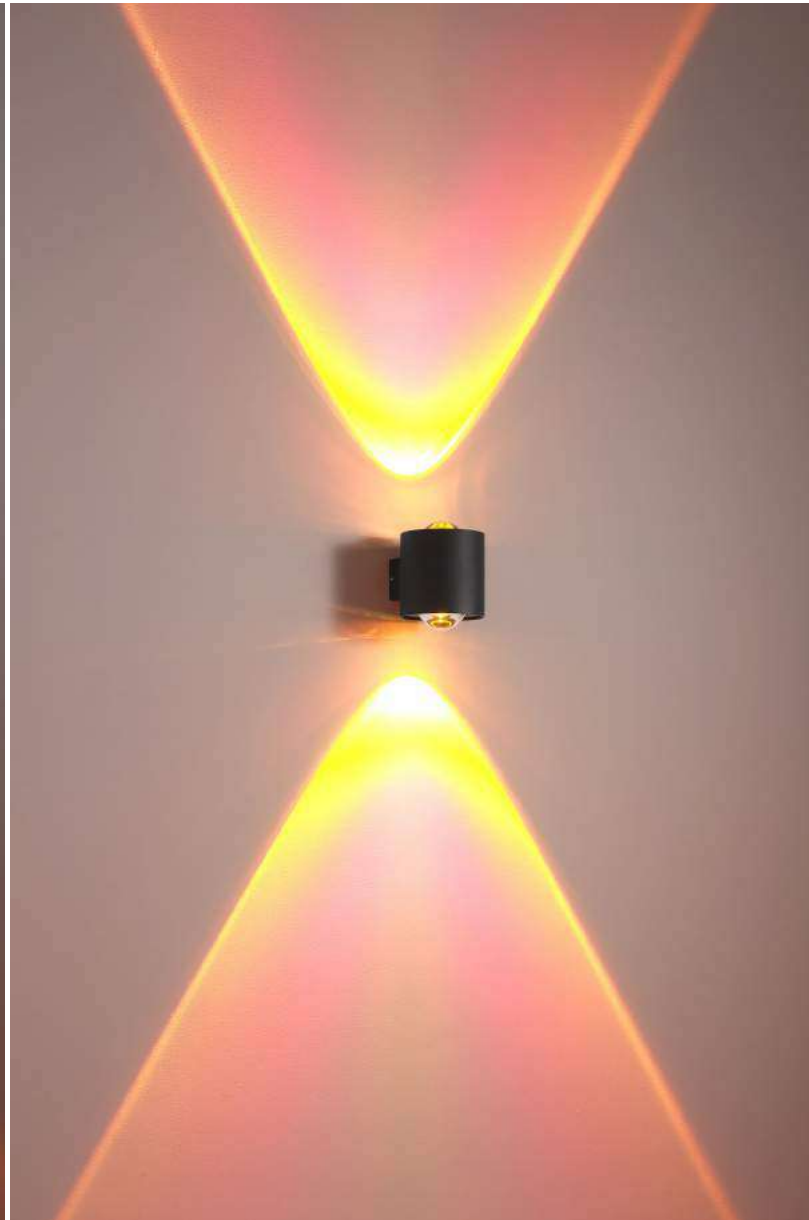

code **LWA443-BK**
casing aluminum / black painting
lamping CREE XML 6W
/ Ra>80 / 400lm
Beam crystal glass lens /2000K
/yellow film
installation IP20

code **LWA444-BK**
casing aluminum / black painting
lamping 2xCREE XML 6W
/ Ra>80 / 800lm
Beam crystal glass lens /2000K
/yellow film
installation IP20