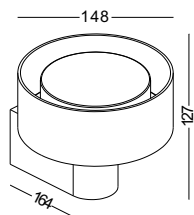

code **LWA297-WT**
casing aluminum / white paint
lamping LED 6W / Ra>80 / 600LM
Beam acrylic diffuser /
2700K/**3000K**/4000K/6000K
installation IP20

surface customizable chrome plated
concrete grey paint similar to RAL7037

code **LWA297-BK**
casing aluminum / black paint

code **LWA297-GD**
casing aluminum / anodized gold
lamping LED 6W / Ra>80 / 600LM
Beam acrylic diffuser /
2700K/**3000K**/4000K/6000K
installation IP20

surface customizable chrome plated
concrete grey paint similar to RAL7037

code **LWA297-SL**
casing aluminum / anodized silver