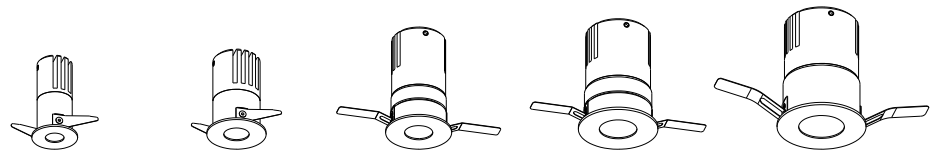

SPOT LIGHT / BLACK HOLE
3W/5W/7W/9W/12W