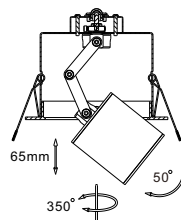

code LDC970

casing aluminum / white painting

lamping cob 12W / Ra>90 / 900LM

Beam 15 / 24 / **38** / 60 degree

2700K/**3000K**/4000K/6000K

installation cut-out dia 150mm

code LDC969

casing aluminum / white painting

lamping cob 5W / Ra>90 / 430LM

Beam 15 / 24 / **38** / 60 degree

2700K/**3000K**/4000K/6000K

installation cut-out dia 115mm

surface customizable

- black paint equal to RAL9011
- concrete grey paint similar to RAL7037

reflector available

15° narrow beam	24° spot	default 38° flood	60° wide flood