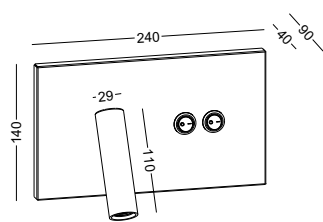

horizontal installation