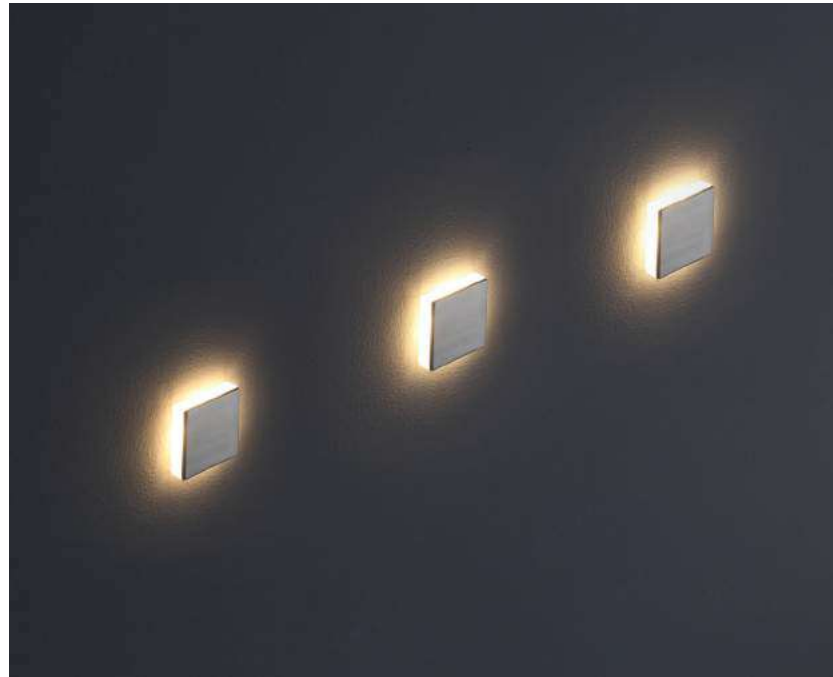

code **LSL008A**
casing aluminum / anodized silver
stainless steel cover / nickel
lamping LED 1W / Ra>80 / 70LM
Beam acrylic diffuser/
2700K/~~3000K~~/4000K/6000K
installation IP20

supply with aluminum installation box