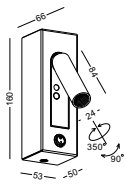

code **LWA540-BK**
casing steel+aluminum / black painting
lamping LED 3W / Ra>80 / 120LM
Beam 30 degree
2700K/3000K/4000K/6000K
installation