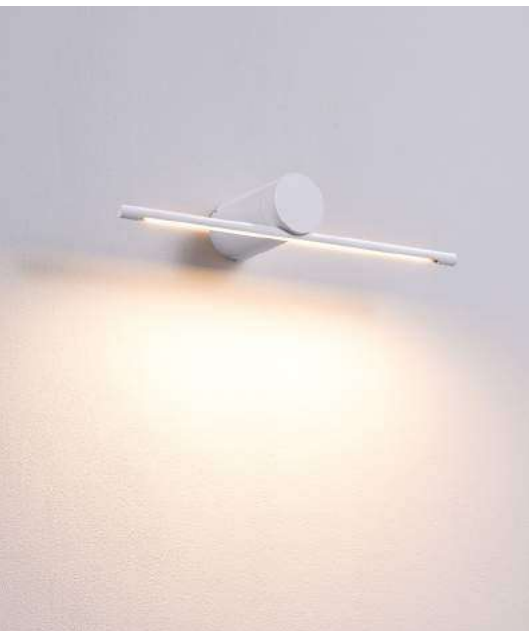

code [LWA524-BK](#)
casing aluminum / black painting
lamping LED 5W / Ra>80 / 500LM
Beam 2700K/~~3000K~~/4000K/6000K
installation IP20

code [LWA524-WT](#)
casing aluminum / white painting

code [LWA524-GD](#)
casing aluminum / black painting
+anodized gold