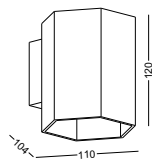

code [LWA387-SL](#) / [LWA387-GD](#)

casing aluminum / anodized silver / anodized gold / lamping Gu10 socket Max 50w / surface mount

installation IP20 / bulb not included / Gu10 5W LED Bulb recommended