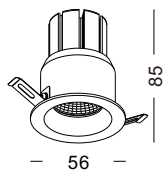

LED SPOT LIGHT

Datasheet

IP20
cut-out dia 50mm

code	casing	finishing	lamping	CRI	lumen	LED color	reflector available
LDC992-BK	aluminum	black paint	COB 5W	Ra>90	430lm	2700K/3000K /4000K/6000K	
LDC992-WT	aluminum	white paint	COB 5W	Ra>90	430lm	2700K/3000K /4000K/6000K	
LDC992-GD	aluminum	anodized gold	COB 5W	Ra>90	430lm	2700K/3000K /4000K/6000K	
LDC992-SL	aluminum	anodized silver	COB 5W	Ra>90	430lm	2700K/3000K /4000K/6000K