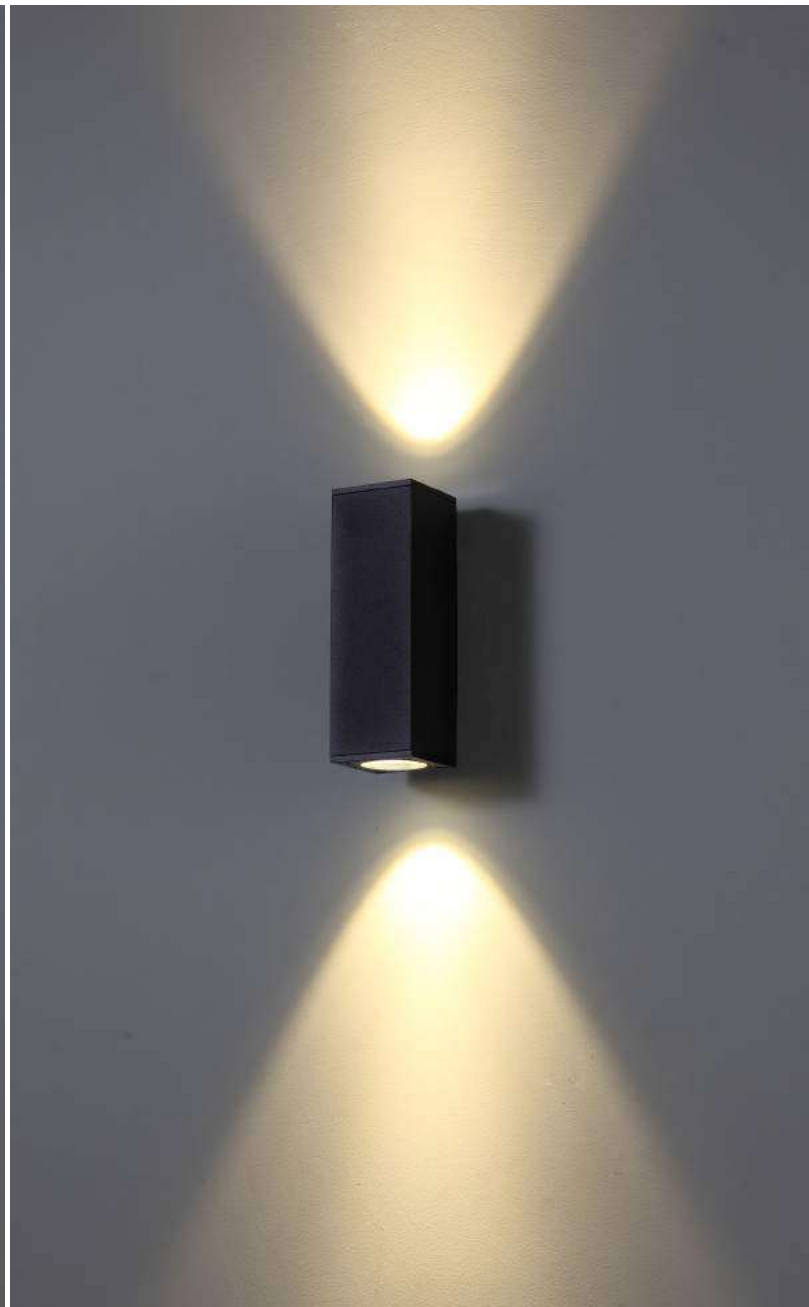

code **LWA253**
casing aluminum / black painting
lamping COB 6W / Ra>90 / 430LM
Beam 15/24/38/60 degree
2700K/3000K/4000K/6000K
installation IP65

code **LWA254**
casing aluminum / black painting
lamping COB 2x6W / Ra>90 / 860LM
Beam 15/24/38/60 degree
2700K/3000K/4000K/6000K
installation IP65