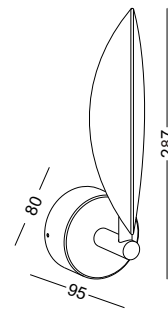

code **LWA394**
casing steel + aluminum
finishing black painting + anodized gold
lamping SMD 2W / Ra>80 / 200LM
Beam 2700K/3000K/4000K/6000K
installation IP20

surface customizable white paint similar to RAL9003
black paint equal to RAL9011