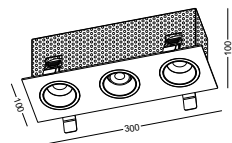

LDC456

aluminum / white painting / black plated shield
COB 3x12W / Ra>90 / 2700lm / 24 degree / 3000K

Cut-out 280x85mm