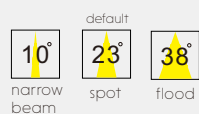

15mm aluminum
front cover and
reflector makes
45 degree
shielding angle