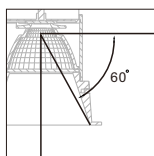

LDC988 up to 60 degree shielding angle