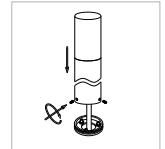

LED GARDEN AND PATH LIGHTS

code **LFL020**

LFL021

casing aluminum

finishing black painting

lampping E14 socket

Supplied with

4W led candle lamp

Lumens 360LM

CRI Ra>80

Beam Acrylic diffuser

lamp color 2700K/3000K/4000K/6000K

Input AC100-240V

lamp inside changeable

installation **CE** IP65

surface

customizable

concrete grey paint
similar to RAL7037

code	A/mm	B/mm	C/mm
LFL020	60	700	100
LFL021	80	700	130