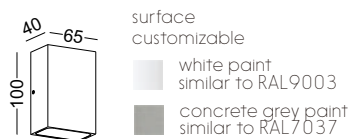

code **LWA251**
casing aluminum / black painting
lamping LED 2X1W / Ra>80 / 140LM
Beam NO LENSE
2700K/3000K/4000K/6000K
installation IP65