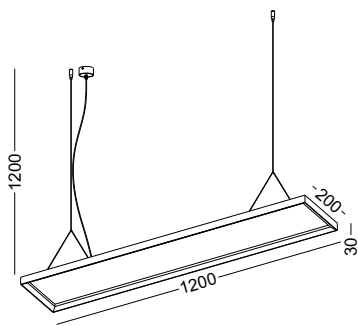

installation     IP20 1 meter cable / cable length customizable / can be customized to be FABRIC CABLE

LED PENDANT LIGHTS FOR OFFICE

OFFICE PENDANT LIGHT

- LED Panel light for office pendant
- 1.2M long and 20cm width. The width of the lamp can be custom made to be 25mm or 30mm
- 40W gives 4000lm before acrylic
- supplied with 1.2m hanging cable, electric wire, and connecting box
- supper slim lamp body, soft and even light emission. Nice for the meeting room and other public space