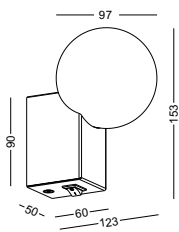

code **LWA499-BK**
casing steel+aluminum / black painting
lamping cob 3W / Ra>90 / 270LM
Beam acrylic diffuser
2700K/3000K/4000K/6000K
installation IP20
Supplied with a switch on the bottom