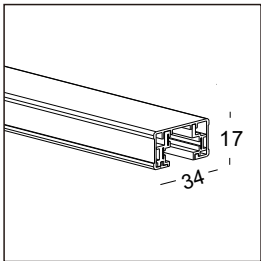

Code	accessory type	length	color	head connector
TRC310WT	3 lines track (with earth connection)	1 Meter	white	included
TRC315WT	3 lines track (with earth connection)	1.5 Meter	white	included
TRC320WT	3 lines track (with earth connection)	2 Meter	white	included
TRC310BK	3 lines track (with earth connection)	1 Meter	black	included
TRC315BK	3 lines track (with earth connection)	1.5 Meter	black	included
TRC320BK	3 lines track (with earth connection)	2 Meter	black	included