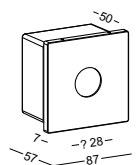

code **ODL064-WT**

casing aluminum / white painting

lamping SMD 3W / wide flood
/ Ra>80 / 300lm

Beam 2700K/**3000K**/4000K/6000K

installation IP65

installed with a standard 86mm switch box
for indoor and outdoor