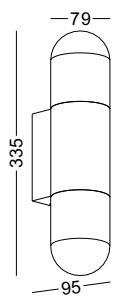

code **LWA292A**
casing aluminum / black painting
lamping COB 2x6W / Ra>90 / 860LM
Beam acrylic diffuser
2700K/3000K/4000K/6000K
installation IP65

surface customizable white paint similar to RAL9003
concrete grey paint similar to RAL7037