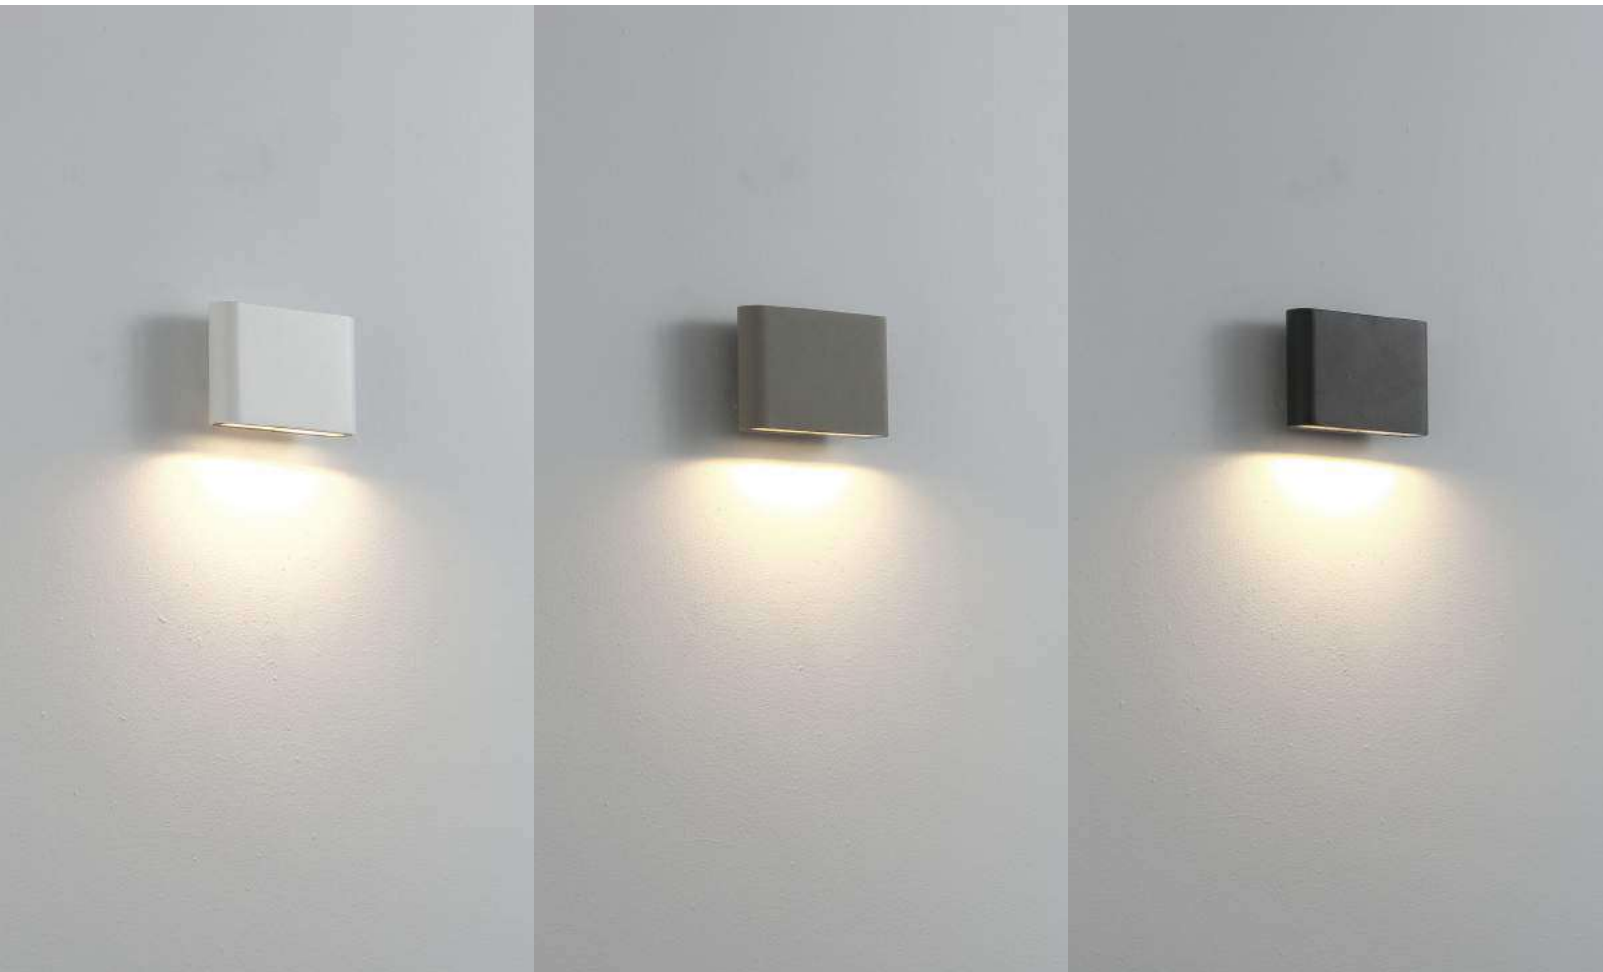

code **LWA454-WT**
 casing aluminum / white painting
 lamping SMD 6W / flood
 / Ra>80 / 600lm
 Beam 2700K/**3000K**/4000K/6000K
 installation     IP65

code **LWA454-GR**
 casing aluminum / grey painting