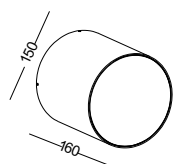

code **LWA405-WT**
casing aluminum / white painting
lamping LED 3W / Ra>80 / 300LM
Beam 8 degree
2700K/~~3000K~~/4000K/6000K
installation IP65