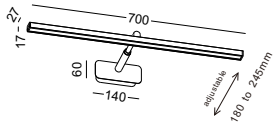

code **LWA517-GD**
casing aluminum / anodized gold
lamping LED 10W / Ra>80 / 1000lm
Beam acrylic diffuser
2700K/**3000K**/4000K/6000K
installation IP20
height adjustable from 185mm to 250mm