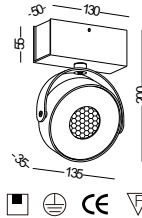

code **LBL269-WT**
casing aluminum / white painting
lamping COB 16W / Ra>90 / 1280lm
2700K/**3000K**/4000K/6000K
Beam 10/**20**/30 degree
with 3mm honeycomb