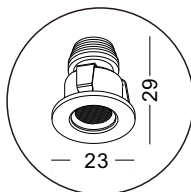

Dia 20mm
installed in groups
power-supply
not included

IP20

code	casing	finishing	lamping	CRI	lumen	Beam/degree	LED color
LDC880A-WT	aluminum	brushed black	LED 1W	Ra>80	70lm	10 / 20 / 30	2700K/~~3000K~~ /4000K/6000K /red/green/blue
LDC880A-SL	aluminum	brushed silver	LED 1W	Ra>80	70lm	10 / 20 / 30	2700K/~~3000K~~ /4000K/6000K /red/green/blue
LDC880A-GD	aluminum	gold plated	LED 1W	Ra>80	70lm	10 / 20 / 30	2700K/~~3000K~~ /4000K/6000K /red/green/blue
LDC880A-BK	aluminum	brushed black	LED 1W	Ra>80	70lm	10 / 20 / 30	2700K/~~3000K~~ /4000K/6000K /red/green/blue