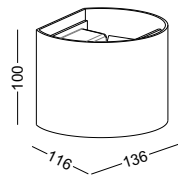

code **LWA288A-WT**
casing aluminum / white painting
lamping LED 2X3W / Ra>80 / 600LM
Beam adjustable when moving the shield sheet inside the lamp varies from 0 to 90 degree
2700K/**3000K**/4000K/6000K
installation IP65