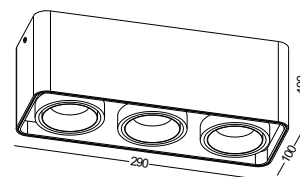

code **LBL710-WT**
casing aluminium / white painting
lamping COB 3X9W / Ra>90 / 2400lm
Beam 24 degree /
2700K/**3000K**/4000K/6000K
installation IP20