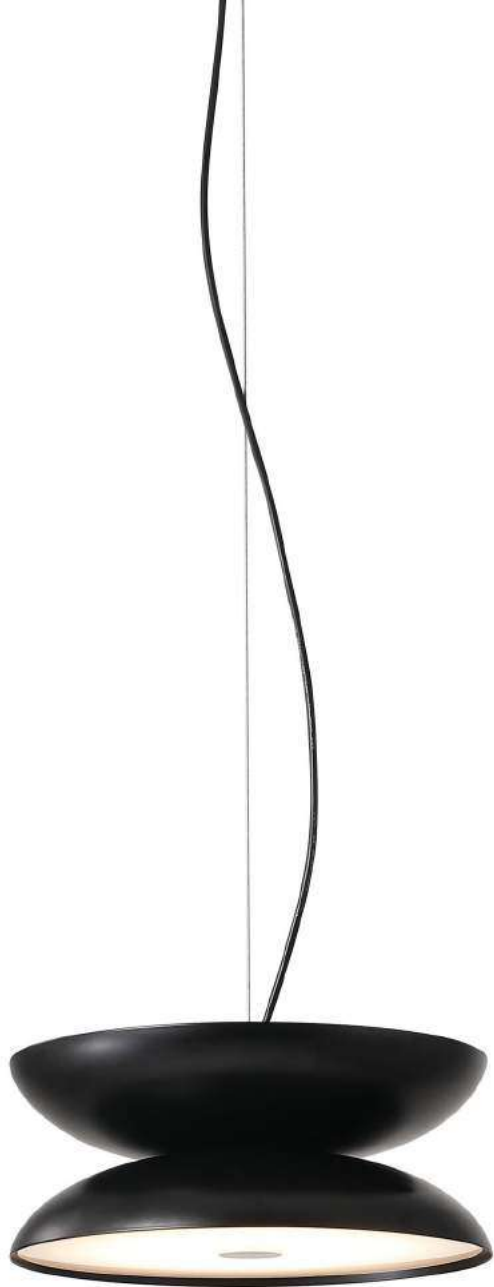

---

code [LPL335-BK](#) / [LPL335-WT](#)

casing Steel / black painting / white painting / lamping up LED 10W / Ra>80 / 2000LM / 2700K/~~3000K~~/4000K/6000K
down LED 10W

installation IP20 lamp shade dia220mm x 50mm 2meter cable / cable length customizable

---