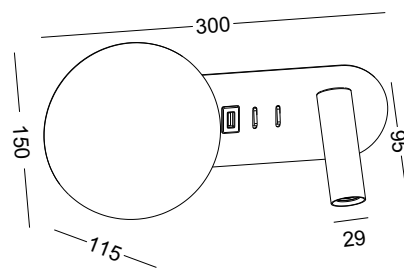

code **LWA495-WT**
casing steel+aluminum / black painting
lamping spot 3W / Ra>80 / 120LM
Flood 4W / Ra>80 / 400LM
Beam glass diffuser/30 degree for spot
2700K/~~3000K~~/4000K/6000K
installation IP20

code **LWA495-BK**
casing steel+aluminum / black painting

Supplied with two switches on the bottom
Supplied with a 5V/2A USB charge port
Horizontal and Vertical installation allowed
Reverse to opposite the spot and glass shade