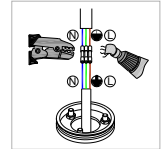

LED GARDEN AND PATH LIGHTS

code **LFL020**

LFL021

casing aluminum

finishing black painting

lampping E14 socket

Supplied with

4W led candle lamp

Lumens 360LM

CRI Ra>80

Beam Acrylic diffuser

lamp color 2700K/3000K/4000K/6000K

Input AC100-240V

lamp inside changeable

installation **CE** IP65

surface

customizable

concrete grey paint
similar to RAL7037

code	A/mm	B/mm	C/mm
LFL020	60	700	100
LFL021	80	700	130