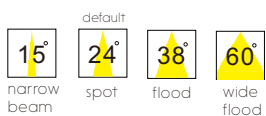

 Cut-out 100x45mm

LDC450

aluminum / white painting / black plated shield
xpe 3x3W / Ra>80 / 360lm / 10 degree / 3000K

 Cut-out 155x45mm

GRILLE SPOT FIXED

 IP20

Lens angle available/COB lamp

CCT available / for COB lamp