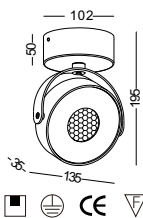

code **LBL268-BK**
casing aluminum / black painting
lamping COB 16W / Ra>90 / 1280lm
2700K/**3000K**/4000K/6000K
Beam 10/**20**/30 degree
with 3mm honeycomb