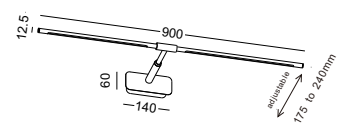

code **LWA509-GD**
casing aluminum / anodized gold
lamping LED 10W / Ra>80 / 1000lm
Beam acrylic diffuser
2700K/~~3000K~~/4000K/6000K
installation IP20
height adjustable from 175mm to 240mm