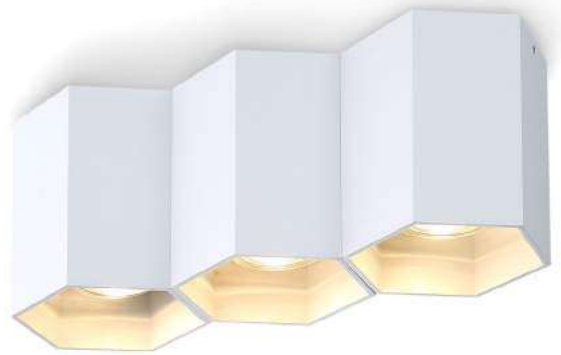

HEXAGON SERIES
Gu10 SOCKET
SURFACE
DOWNLIGHT

surface
customizable
■ concrete grey paint
similar to RAL7037

5W COB
GU10 LED
BULB
RECOMMENDED