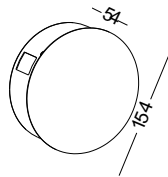

code **LWA553**
casing stainless steel / black painting
lamping LED 3x3W / Ra>80 / 360LM
Beam 8 degree
2700K/**3000K**/4000K/6000K
installation IP65