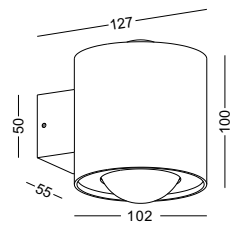

code **LWA444-BK**
casing aluminum / black painting
lamping 2xCREE XML 6W
/ Ra>80 / 800lm
Beam crystal glass lens /2000K
/yellow film
installation IP20