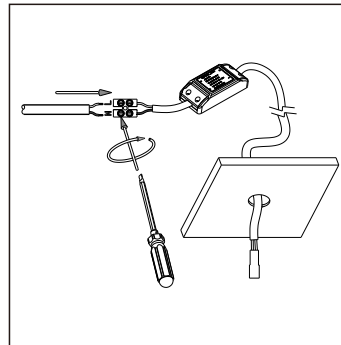

Installed power-supply on the ceiling power-supply will be supplied separately by manufacturer. Consult with seller's engineer for the specification of power-supply you need. 6-12pcs for one group is strongly recommended.