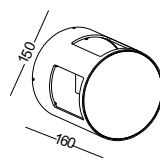

code **LWA411-WT**
casing aluminum / white painting
lamping LED 4x3W / Ra>90 / 1200LM
Beam 60 degree
2700K/**3000K**/4000K/6000K
installation IP65