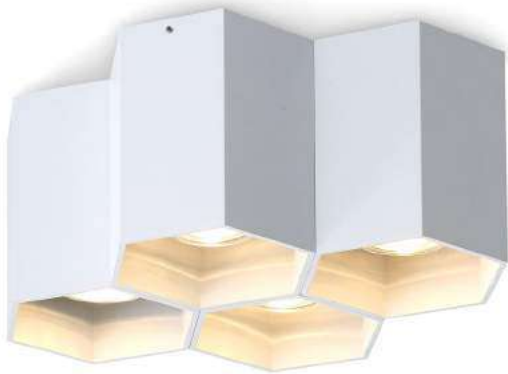

HEXAGON SERIES
Gu10 SOCKET
SURFACE
DOWNLIGHT

surface
customizable

concrete grey paint
similar to RAL7037

5W COB
GU10 LED
BULB
RECOMMENDED