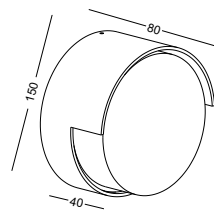

code **LWA383-WT**
casing aluminum / white painting
lamping LED 6W / Ra>80 / 600LM
Beam acrylic diffuser
2700K/3000K/4000K/6000K
installation IP65

surface customizable

concrete grey paint similar to RAL7037