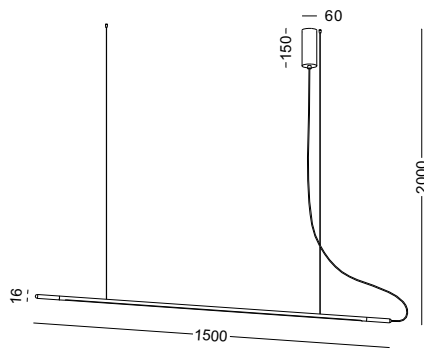

code **LPL363-WT**
casing aluminum / white painting
lamping LED 18W
/ Ra>80 / 1800lm
Beam 2700K/3000K/4000K/6000K
installation IP20

code **LPL363-GD**
casing aluminum / anodized gold