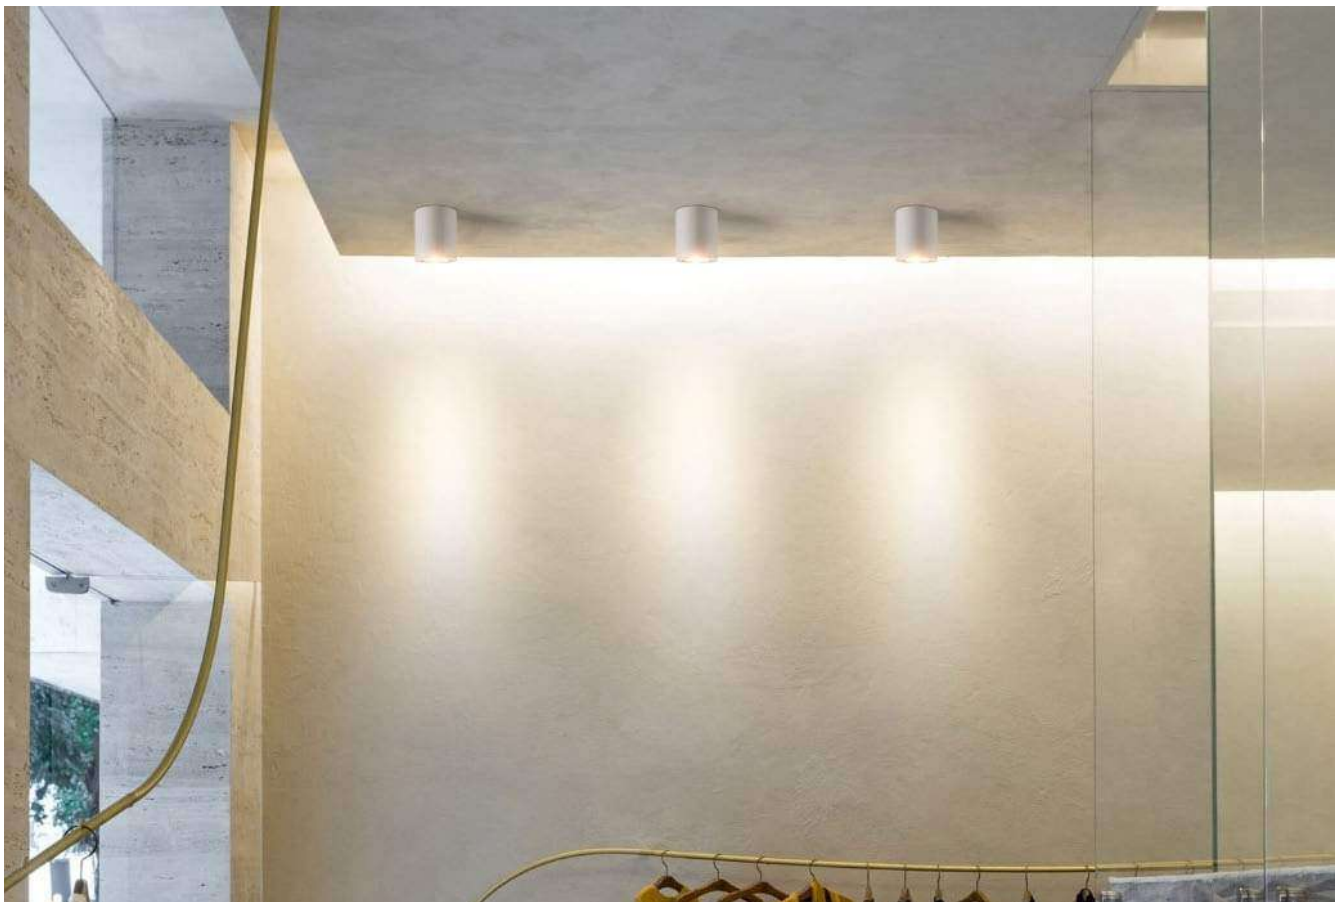

surface customizable

concrete grey paint similar to RAL7037

Equal to 8 inch

code **LBL278-BK / LBL278-WT**

casing aluminum / black / white painting

lampping CREE COB 2520 / 42W

CRI Ra>90

Lumens 3300 lm (lamp output/3000K)

Beam 50 degree / check photometrics

lamp color 2700K / **3000K** / 5000K

installation IP20

test condition: θ_a 25 degree / 3000K