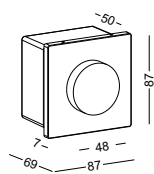

code **ODL056-BK**
casing aluminum / black painting
lamping SMD 3W / Acrylic diffuser
/ Ra>80 / 300lm
Beam 2700K/3000K/4000K/6000K
installation IP65
installed with a standard 86mm switch box
for indoor and outdoor