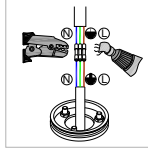

LED GARDEN AND PATH LIGHTS

code **LFL022**

LFL023

LFL024

casing aluminum

finishing black painting

lamping E27 socket

Supplied with
4W led candle lamp

Lumens 360LM

CRI Ra>80

Beam Acrylic diffuser

lamp color 2700K/**3000K**/4000K/6000K

Input AC100-240V

lamp inside changeable

installation IP65

surface
customizable

concrete grey paint
similar to RAL7037

code	A/mm	B/mm	C/mm
LFL022	102	350	150
LFL023	102	550	150
LFL024	102	750	150