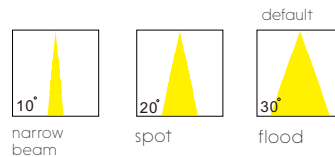

surface customizable

- anodized silver brushed circular
- anodized gold sandblasted
- concrete grey paint similar to RAL7037