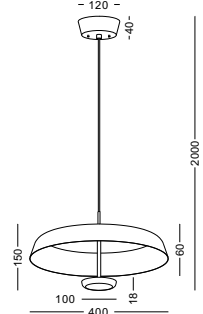

LED PENDANT MEASUREMENTS

LPL386