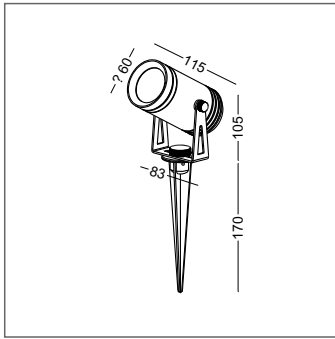

OUTDOOR SPOT LIGHT WITH SPIKE

code **LSP184-IN220**
casing aluminum
finishing black painting
lamping COB 6W
Lumens 500LM
CRI Ra>90
Beam 15/24/38/60 degree
led color 2700K/3000K/4000K/6000K
Input AC100-240V
built-in power-supply
installation IP65

code **LSP184-IN12**
Input DC12/24V
built-in power-supply
installation in parallel

surface customizable
concrete grey paint similar to RAL7037