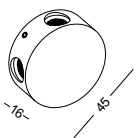

code **LWA324-SL**
casing aluminum / anodized silver
lamping LED 1W / Ra>80 / 70LM
Beam 30 degree / 2700K/**3000K**
/4000K/6000K
lamp input DC 12V/Parallel connection
max 300pcs
installation surface mount
■ ■ ◆ CE ▽ IP20