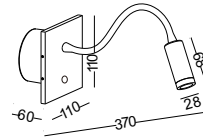

code **LWA230A-BK**
casing aluminum / black paint
lamping LED 3W / Ra>80 / 120LM
Beam 30 degree /
2700K/**3000K**/4000K/6000K
installation

supplied with installation box and driver

with touching sensor switch

cut-off dia80mm
by 60mm depth hole for
installation box and driver

if there is no enough space
for the box, we can supply
an aluminum ring for insta-
llatoin.