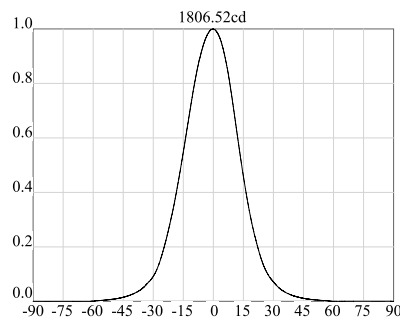

Beam 50 degree / check photometrics

lamp color 2700K / **3000K** / 5000K

installation IP20

test condition: ta 25 degree / 3000K

30.2 degree	distance (m)	lumen (lx)	diameter (m)
	1.0	1806.52	0.540
	2.0	451.63	1.079
	3.0	290.72	1.619
	4.0	112.91	2.159
	5.0	72.26	2.698
	6.0	50.18	3.238