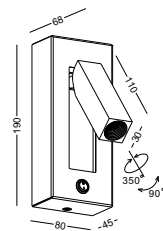

code **LWA543-WT**
casing steel+aluminum / white painting
lamping LED 3W / Ra>80 / 120LM
Beam 30 degree
2700K/3000K/4000K/6000K
installation IP20