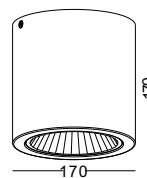

surface customizable

■ concrete grey paint similar to RAL7037