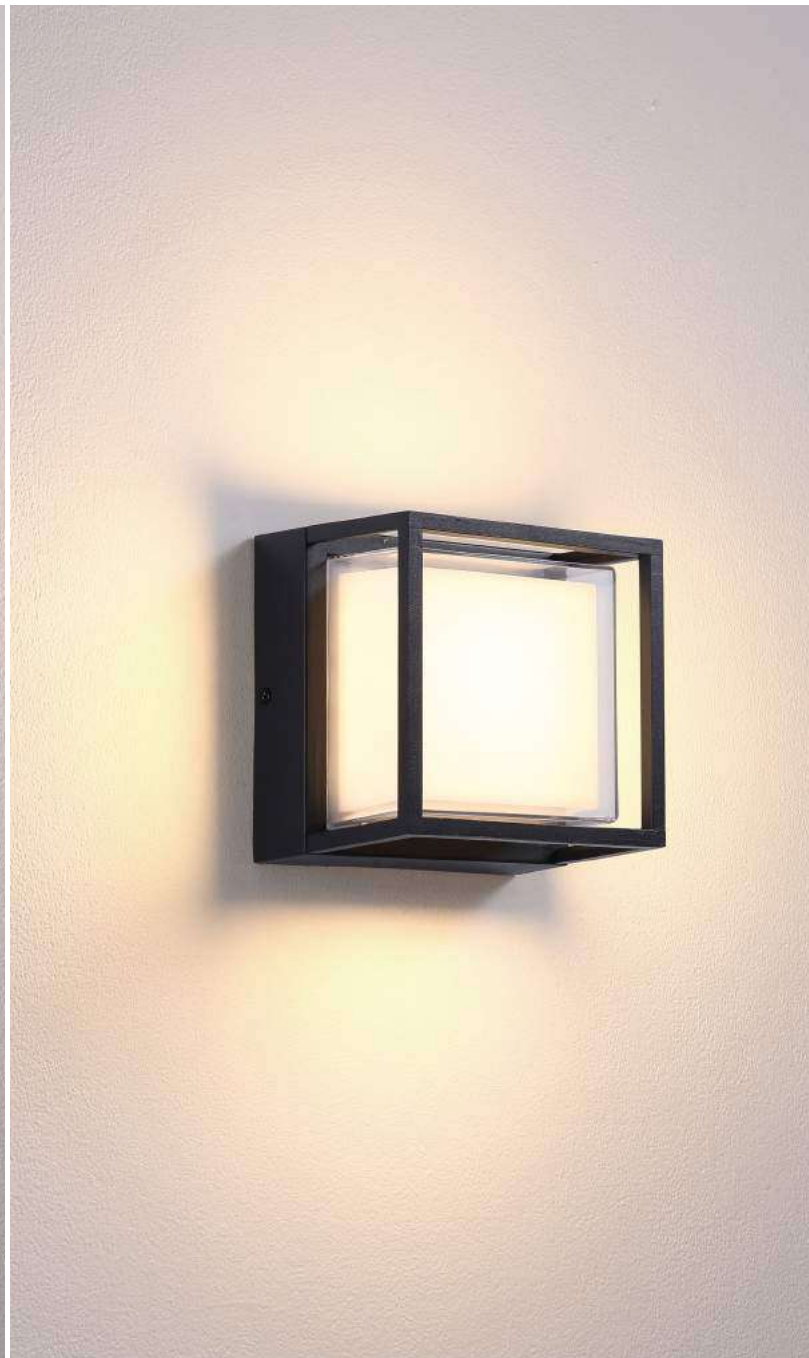

code **LWA705**
casing aluminum / black painting
lamping SMD 7W / Ra>80 / 700lm
Beam acrylic diffuser
2700K/**3000K**/4000K/6000K
Installation IP65