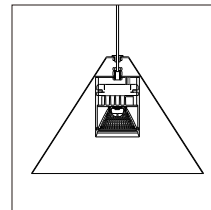

Cone -shape base with no installation nuts outside makes the whole lamp harmonious

Spot light inside the cape makes this series unique it becomes a hanging spotlight when people thinks it is diffused

It has a perfect structure with no any screw or nuts outside the lamp the whole design looks so harmonius