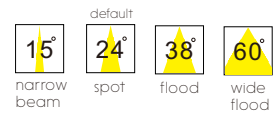

LED SPOT LIGHT RECESSED

reflector available

SUPER SLIM