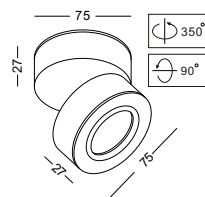

code **LSP705-WT**
casing aluminium / white painting
lamping COB 5W / Ra>90 / 430lm
Beam 24 degree /
2700K/**3000K**/4000K/6000K
installation IP20