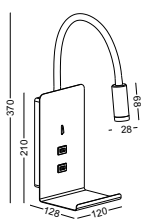

Supplied with two switches on the bottom
 Supplied with a 5V/2A USB charge port

SURFACE MOUNT
LED READING LIGHT
WITH USB CHARGER
AND PHONE HOLDER

code **LWA498-BK**
 casing steel+aluminum / black painting
 lamping LED 3W / Ra>80 / 120LM
 Beam 30 degree
 2700K/**3000K**/4000K/6000K
 installation     IP20
 Supplied with 2pcs 5V/1A USB charge port