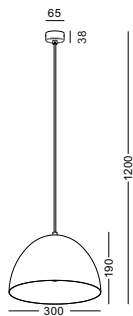

code **LPL317-WT**
casing Steel
finishing outer/white painting
inner/ white painting
lamping E27 Socket
installation ceiling surface mount
black fabric cable 1M long customizable
☐ Ⓢ Ⓢ IP20 ▲ 1.13kg