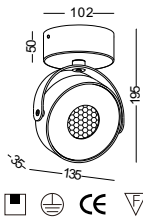

code **LBL268-WT**
casing aluminum / white painting
lamping COB 16W / Ra>90 / 1280lm
2700K/**3000K**/4000K/6000K
Beam 10/**20**/30 degree
with 3mm honeycomb