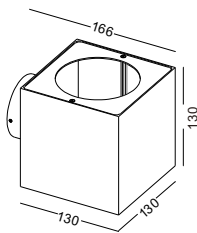

code **LWA300D-BK**

surface customizable white paint similar to RAL9003 concrete grey paint similar to RAL7037

casing aluminum / black painting / lamping COB 2X3W / Ra>90 / 500LM / up 80 degree+down 80 degree / 2700K/**3000K**/4000K/6000K

installation IP65 up and down cover sheet can be laser cut to other drawings or shape to get different light shape

code **LWA300E-BK**

surface customizable white paint similar to RAL9003 concrete grey paint similar to RAL7037

casing aluminum / black painting / lamping COB 2X3W / Ra>90 / 500LM / up 90 degree+down 90 degree / 2700K/**3000K**/4000K/6000K

installation IP65 up and down cover sheet can be laser cut to other drawings or shape to get different light shape

code **LWA300F-BK**

surface customizable white paint similar to RAL9003 concrete grey paint similar to RAL7037

casing aluminum / black painting / lamping COB 2X3W / Ra>90 / 500LM / up 60 degree+down 60 degree / 2700K/**3000K**/4000K/6000K

installation IP65 up and down cover sheet can be laser cut to other drawings or shape to get different light shape

code **LWA300H-BK**

surface customizable white paint similar to RAL9003 concrete grey paint similar to RAL7037

casing aluminum / black painting / lamping COB 2X3W / Ra>90 / 500LM / up 60 degree+down 8 degree / 2700K/**3000K**/4000K/6000K

installation IP65 up and down cover sheet can be laser cut to other drawings or shape to get different light shape