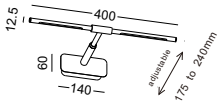

code **LWA506-WT**

casing aluminum / white painting

lamping LED 6W / Ra>80 / 600lm

Beam acrylic diffuser

2700K/**3000K**/4000K/6000K

installation IP20

height adjustable from 175mm to 240mm

code **LWA504-WT**