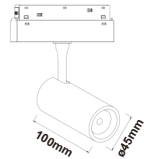

code **LSP711**
casing aluminum / black painting
lamping Osram COB 10W / Ra>90 / 900LM
Beam 15 / 24 / 36 degree /
3000K/4000K/6000K
Lamp size : dia45mm * L100mm