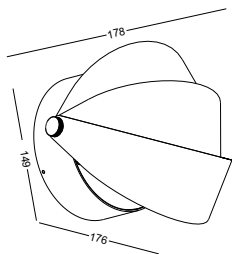

code **LWA451-MC**
casing aluminum / mixed color
lamping COB 6W / up and down light
/ Ra>90 / 500lm
Beam shade adjustable
2700K/**3000K**/4000K/6000K
installation IP65