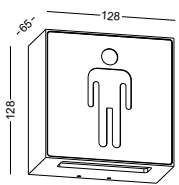

code **LWA481-BK**
casing aluminum / black painting
lamping SMD 6W / Ra>80 / 600LM
Beam 2700K/3000K/4000K/6000K
installation IP65

surface customizable concrete grey paint similar to RAL7037