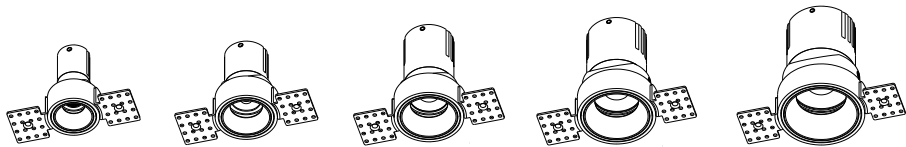

RIMLESS / ROTATABLE
3W/5W/7W/9W/12W