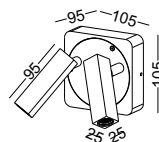

code **LWA204**
casing aluminum / anodized black
lamping LED 2x3W / Ra>80 / 240LM
Beam 30 degree /
2700K/3000K/4000K/6000K
installation ☒ ☒ ☒ ☒ ☒ ☒ IP20