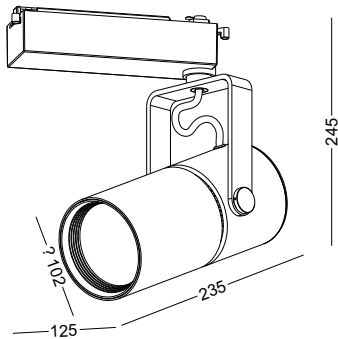

LED TRACK SPOT LIGHT

General info

casing aluminum
CRI Ra >90
lamp color 2700K/3000K/4000K/6000K
installation 1 circuit / 3 line track

▲ Net Weight 2.3kg

lens available

Order Code	surface	lampping	Lumen	beam angle
LSP176-SL-20W	anodized silver	CREE COB 18 16 / 20W	1600 lm	15 / 24 degree
LSP176-WT-20W	white paint	CREE COB 18 16 / 20W	1600 lm	15 / 24 degree
LSP176-BK-20W	black paint	CREE COB 18 16 / 20W	1600 lm	15 / 24 degree
LSP176-SL-25W	anodized silver	CREE COB 18 16 / 25W	2000 lm	15 / 24 degree
LSP176-WT-25W	white paint	CREE COB 18 16 / 25W	2000 lm	15 / 24 degree
LSP176-BK-25W	black paint	CREE COB 18 16 / 25W	2000 lm	15 / 24 degree
LSP176-SL-30W	anodized silver	CREE COB 18 20 / 30W	2400 lm	15 / 24 degree
LSP176-WT-30W	white paint	CREE COB 18 20 / 30W	2400 lm	15 / 24 degree
LSP176-BK-30W	black paint	CREE COB 18 20 / 30W	2400 lm	15 / 24 degree

surface default

- anodized silver brushed circular
- white paint similar to RAL9003
- black paint equal to RAL9011

surface customizable

- concrete grey paint similar to RAL7037
- anodized gold brushed circular