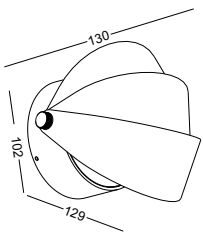

code **LWA450-BK**
casing aluminum / black painting
lamping COB 3W / up and down light
/ Ra>90 / 300lm
Beam shade adjustable
2700K/**3000K**/4000K/6000K
installation IP65