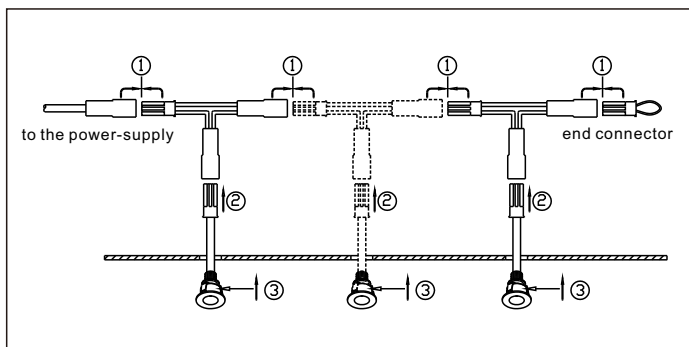

Connect the lamp each by each, using the junction cable supplied with the lamp and put the end connector to the last lamp. Connect the first lamp to the power-supply. The default MAXIMUM distance between two lamps is 50cm. If you would like to make it more than 50cm, the junction cables must be longer.