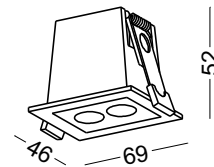

code **LDC722**
casing aluminum / white painting
lamping SMD 2X2W / Ra>80 / 400LM
Beam 24 degree /
2700K/3000K/4000K/6000K
installation IP20
Cut-out 60X35mm