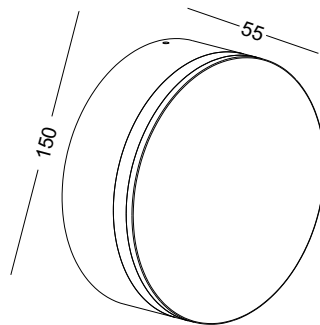

code **LWA385**
casing aluminum / black painting
lamping LED 4W / Ra>80 / 400LM
Beam acrylic diffuser
2700K/3000K/4000K/6000K
installation IP65

surface customizable
concrete grey paint similar to RAL7037
white paint similar to RAL9003

code **LWA386**
casing aluminum / black painting
lamping LED 12W / Ra>80 / 1200LM
Beam acrylic diffuser
2700K/3000K/4000K/6000K
installation IP65

surface customizable
concrete grey paint similar to RAL7037
white paint similar to RAL9003