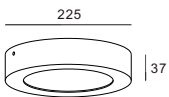

code **LBL202-BK**

surface customizable

■ concrete grey paint similar to RAL7037

casing aluminum / black painting / lamping SMD 18W / Ra>80 / 1800LM / wide flood / 2700K/~~3000K~~/4000K/6000K

installation ■ ⊕ CE ▽ IP20 check photometric on page 001/ Customized to be Dimmable in TRIAC/DALI/0-10V