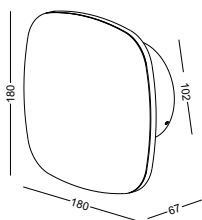

code **LWA432-BK**
casing aluminum / black painting
lamping LED 6W / indirect light
/ Ra>80 / 600lm
Beam acrylic diffuser
2700K/**3000K**/4000K/6000K
installation IP65

code **LWA432-WT**
casing aluminum / white painting
lamping LED 6W / indirect light
/ Ra>80 / 600lm
Beam acrylic diffuser
2700K/**3000K**/4000K/6000K
installation IP65

code **LWA432-GR**
casing aluminum / grey painting
lamping LED 6W / indirect light
/ Ra>80 / 600lm
Beam acrylic diffuser
2700K/**3000K**/4000K/6000K
installation IP65