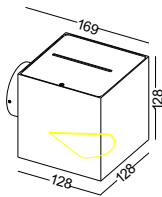

code **LWA300H-WT**

casing aluminum / white paint

lampping LED 6W / Ra>90 / 500LM

Beam 60 degree up / 8 degree down
2700K/3000K/4000K/6000K

installation IP65

surface customizable black paint equal to RAL9011

concrete grey paint similar to RAL7037