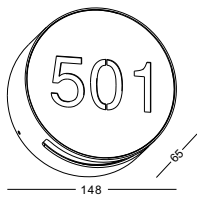

code **LWA484-BK**
casing aluminum / black painting
lamping SMD 6W / Ra>80 / 600LM
Beam 2700K/3000K/4000K/6000K
installation IP65
surface customizable concrete grey paint similar to RAL7037