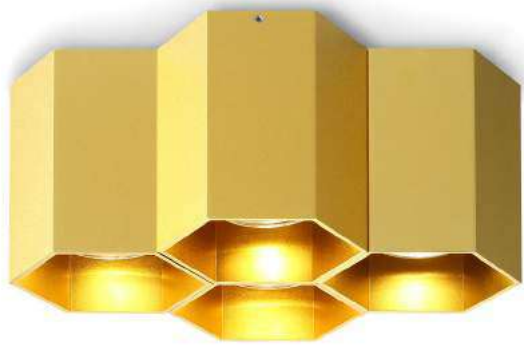

code [LBL254-BK](#) / [LBL254-WT](#) / [LBL254-GD](#) / [LBL254-SL](#)

casing aluminum / black painting / white painting / anodized gold / anodized silver / lamping 4X Gu10 socket Max 50w / surface mount

installation IP20 / bulb not included / Gu10 5W LED Bulb recommended