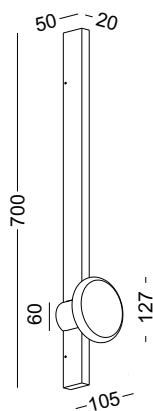

code **LWA400-GD**
casing Aluminum / anodized gold
lamping cob 3W / Ra>90 / 300LM
Beam acrylic diffuser
2700K/3000K/4000K/6000K
installation IP20

code **LWA400-BK**
casing Aluminum / anodized black

code **LWA400-SL**
casing Aluminum / anodized silver

surface customizable black paint equal to RAL9011
white paint similar to RAL9003
concrete grey paint similar to RAL7037