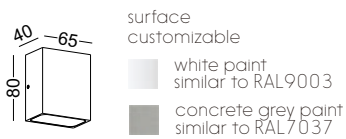

code **LWA250**
casing aluminum / black painting
lamping LED 1W / Ra>80 / 70LM
Beam NO LENSE
2700K/3000K/4000K/6000K
installation IP65