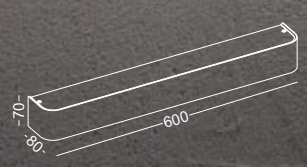

code LWA 151-WT
casing aluminum / white paint
lamping LED 20W / Ra>80 / 1600LM
Beam indirect light
2700K/3000K/4000K/6000K
installation IP20