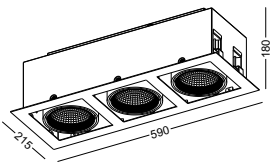

cut-out 550x180mm
IP20

code	casing	finishing	lamping	CRI	lumen	Beam/degree	LED color
LDC213-20W	steel casing aluminum heat sink	white painting	CREE COB 18 16 3X20W	Ra>90	4800lm	10/23/38	2700K/3000K /4000K/6000K
LDC213-24W	steel casing aluminum heat sink	white painting	CREE COB 18 16 3X24W	Ra>90	5760lm	10/23/38	2700K/3000K /4000K/6000K
LDC213-28W	steel casing aluminum heat sink	white painting	CREE COB 18 20 3X28W	Ra>90	6720lm	10/23/38	2700K/3000K /4000K/6000K