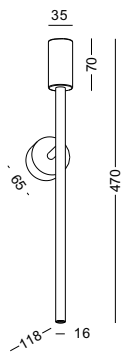

code **LWA440-BK**
casing aluminum / black painting
lamping LED 1W spot+1W acrylic diffuser
/ Ra>80 /70lm+70lm
Beam 30 degree for the spot
2700K/**3000K**/4000K/6000K
installation ☒ ☐ ☐ ☐ ☐ IP20