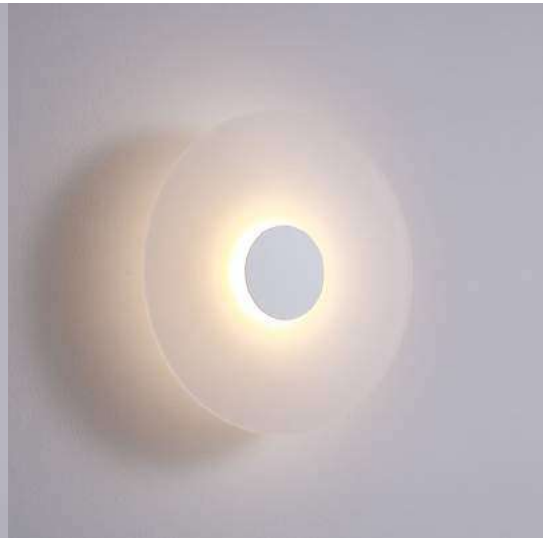

code **LWA434-WT**

casing aluminum / white painting

lamping LED 6W / Ra>80 / 600lm

Beam acrylic diffuser

2700K/**3000K**/4000K/6000K

installation IP65

code **LWA435-WT**

casing aluminum / white painting

lamping LED 6W / Ra>80 / 600lm

Beam acrylic diffuser

2700K/**3000K**/4000K/6000K

installation IP65

code **LWA436-WT**

casing aluminum / white painting

lamping LED 6W / Ra>80 / 600lm

Beam acrylic diffuser

2700K/**3000K**/4000K/6000K

installation IP65