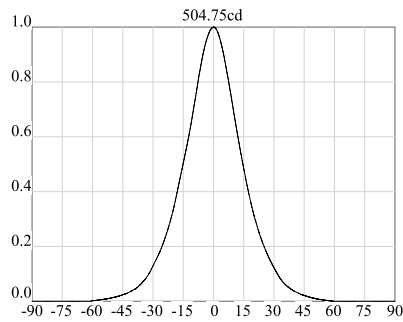

surface customizable

concrete grey paint similar to RAL7037

Equal to 4 inch

code **LBL274-BK / LBL274-WT**

casing aluminum / black / white painting

lampping CREE COB 1507 / 6W

CRI Ra>90

Lumens 610 lm (lamp output/3000K)

Beam 50 degree / check photometrics

lamp color 2700K / **3000K** / 5000K

installation

test condition: ta 25 degree / 3000K