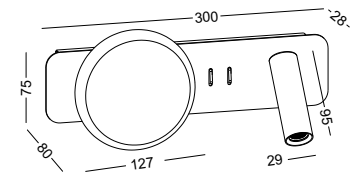

code **LWA449-BK**

casing aluminum+acrylic / black painting

lamping SMD 1.5W for acrylic+3W for spot
/ Ra>80 /270lm+120LM

Beam 30 degree for the spot
2700K/3000K/4000K/6000K

installation IP20