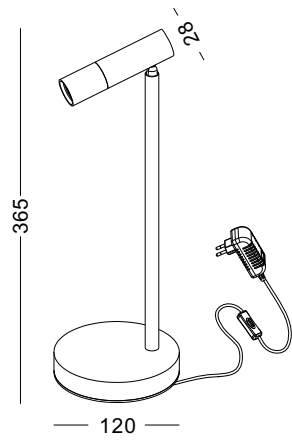

code **LTLO38-CR / LTLO38-WT / LTLO38-BK**

surface customizable

■ concrete grey paint similar to RAL7037

■ anodized gold brushed circular

casing aluminum+beech / chrome plated / white paint / anodized black / lamping LED 3W / Ra>80 / 120LM / 30 degree / 2700K/3000K/4000K/6000K

installation **CE** IP20

EU standard plug with switch on the cable/ driver in the plug box / 1.5M cable