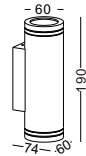

surface customizable
white paint similar to RAL9003
concrete grey paint similar to RAL7037