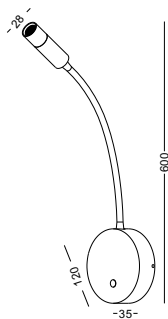

code **LWA317-WT**
casing aluminum+beech
finishing white paint
lamping LED 3W
Lumens 120LM
CRI Ra>80
Beam 10 / 20 / 30 degree
lamp color 2700K/3000K/4000K/6000K

with touching sensor switch

lens available