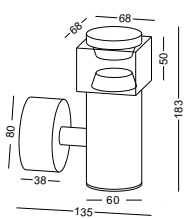

code **LWA441**
 casing aluminum / black painting
 lamping COB 6W
 / Ra>90 / 500lm
 Beam acrylic diffuser
 2700K/**3000K**/4000K/6000K
 installation IP65

code **LWA490**
 casing aluminum / black painting
 lamping COB 6W / Ra>90 / 500LM
 Beam acrylic diffuser
 2700K/3000K/4000K/6000K
 installation IP65