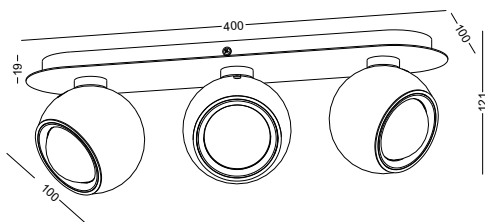

code **LBL288-BK**

casing steel / black painting

lamping COB 3x5W / Ra>90 / 1290lm

Beam Crystal lens /
2700K/3000K/4000K/6000K

installation IP20

the ball adjustable 90 degree vertical
and 350 degree horizontal