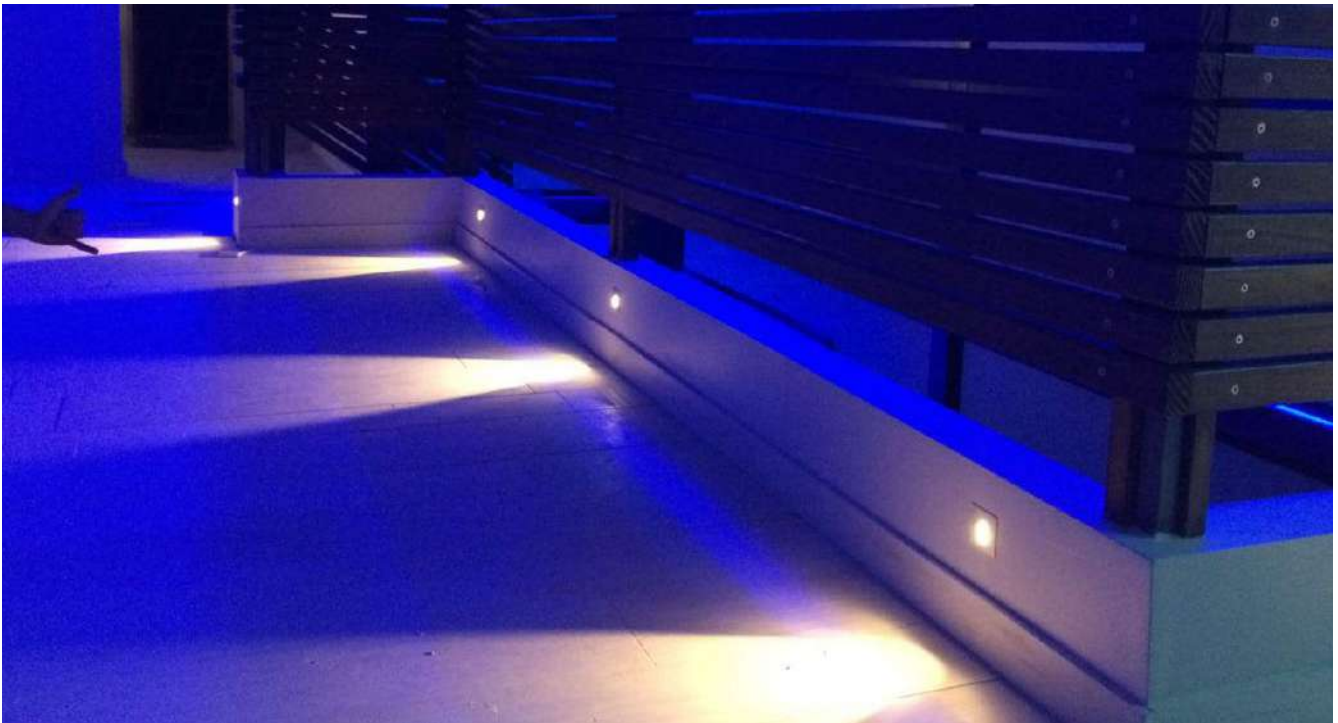

code **ODL065-BK**

casing aluminum / black painting

lampping CREE 3W / 30 degree
/ Ra>80 / 120lm

Beam 2700K/**3000K**/4000K/6000K

installation     IP65

installed with a standard 86mm switch box
for indoor and outdoor