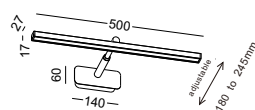

code **LWA515-BK**
casing aluminum / black painting
lamping LED 7W / Ra>80 / 700lm
Beam acrylic diffuser
2700K/**3000K**/4000K/6000K
installation IP20
height adjustable from 185mm to 250mm