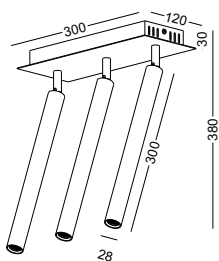

code **LBL199**

surface customizable white paint similar to RAL9003 concrete grey paint similar to RAL7037

casing aluminum / black painting / lamping LED 3x3W / Ra>80 / 360LM / Beam 10/20/30 degree / 2700K/3000K/4000K/6000K

installation IP20 TRIAC / 0/1-10V / DALI dimming driver customizable

code **LBL200**

surface customizable white paint similar to RAL9003 concrete grey paint similar to RAL7037

casing aluminum / black painting / lamping LED 6x3W / Ra>80 / 720LM / Beam 10/20/30 degree / 2700K/3000K/4000K/6000K

installation IP20 TRIAC / 0/1-10V / DALI dimming driver customizable