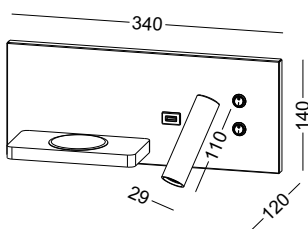

wireless charging board
on the left side

code **LWA417-BK**
casing steel / black painting
lamping LED 3W spot+4W background light
/ Ra>80 /120LM+400lm
Beam 30 degree for the spot
2700K/**3000K**/4000K/6000K
installation IP20
Wireless charging 5V / 0.1-1A
USB charging 5V / 2A

code **LWA417-WT**
casing steel / white painting
lamping LED 3W spot+4W background light
/ Ra>80 /120LM+400lm
Beam 30 degree for the spot
2700K/**3000K**/4000K/6000K
installation IP20
Wireless charging 5V / 0.1-1A
USB charging 5V / 2A