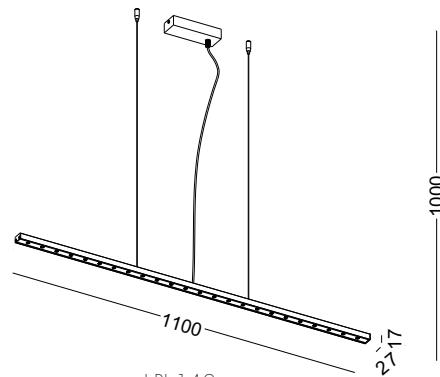

LPL 142
spot light
with lense

code LPL 142A

surface customizable

white paint similar to RAL9003

concrete grey paint similar to RAL7037

casing aluminum / black paint / lamping SMD 20W / Ra>80 / 2000LM / acrylic cover / 2700K/3000K/4000K/6000K

installation IP20 lamp shade 27mm x 17mm x 1170mm/1meter cable / cable length customizable

code LPL 142

surface customizable

white paint similar to RAL9003

concrete grey paint similar to RAL7037

casing aluminum / black paint / lamping CREE XPE 24X1W / Ra>80 / 1680LM / 30 degree / 2700K/3000K/4000K/6000K

installation IP20 lamp shade 27mm x 17mm x 1170mm/1meter cable / cable length customizable