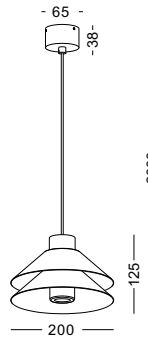

LED PENDANT MEASUREMENTS

LPL405