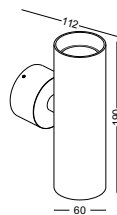

code **DS032-BK**
casing aluminum / black painting
lamping 2xGu10 socket supplied with
2x 5W LED bulbs/ Ra>80 /860LM
Beam 30 degree /
2700K/**3000K**/4000K/6000K
installation IP20

surface customizable

- concrete grey paint similar to RAL7037
- anodized gold brushed circular