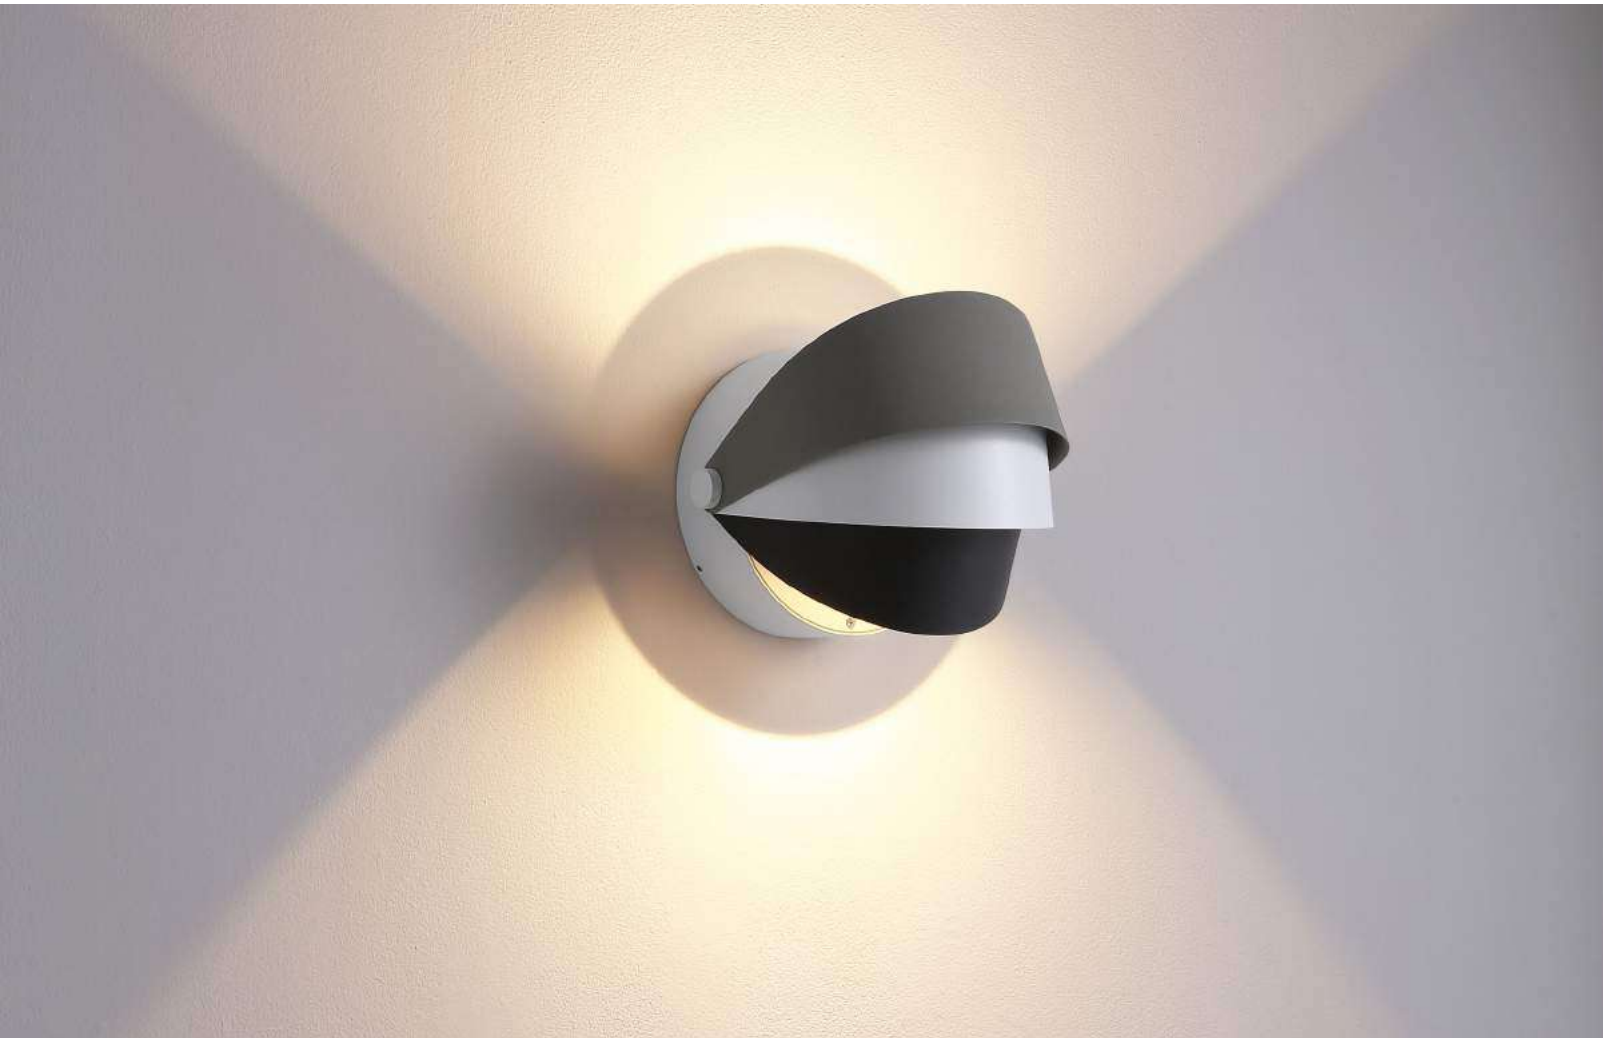

code **LWA451-MC**
casing aluminum / mixed color
lamping COB 6W / up and down light
/ Ra>90 / 500lm
Beam shade adjustable
2700K/**3000K**/4000K/6000K
installation ☒ ☐ ☐ ☐ ☐ IP65