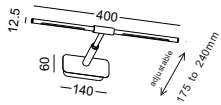

code **LWA504-BK**
casing aluminum / black painting
lamping LED 4W / Ra>80 / 400lm
Beam acrylic diffuser
2700K/**3000K**/4000K/6000K
installation IP20
height adjustable from 175mm to 240mm