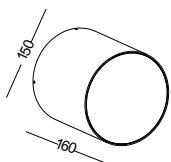

code **LWA405-BK**
casing aluminum / black painting
lamping LED 3W / Ra>80 / 300LM
Beam 8 degree
2700K/**3000K**/4000K/6000K
installation ☐ ☐ ☐ ☐ ☐ IP65