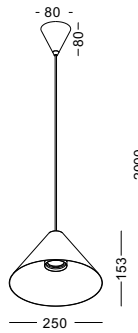

LED PENDANT MEASUREMENTS

LPL227