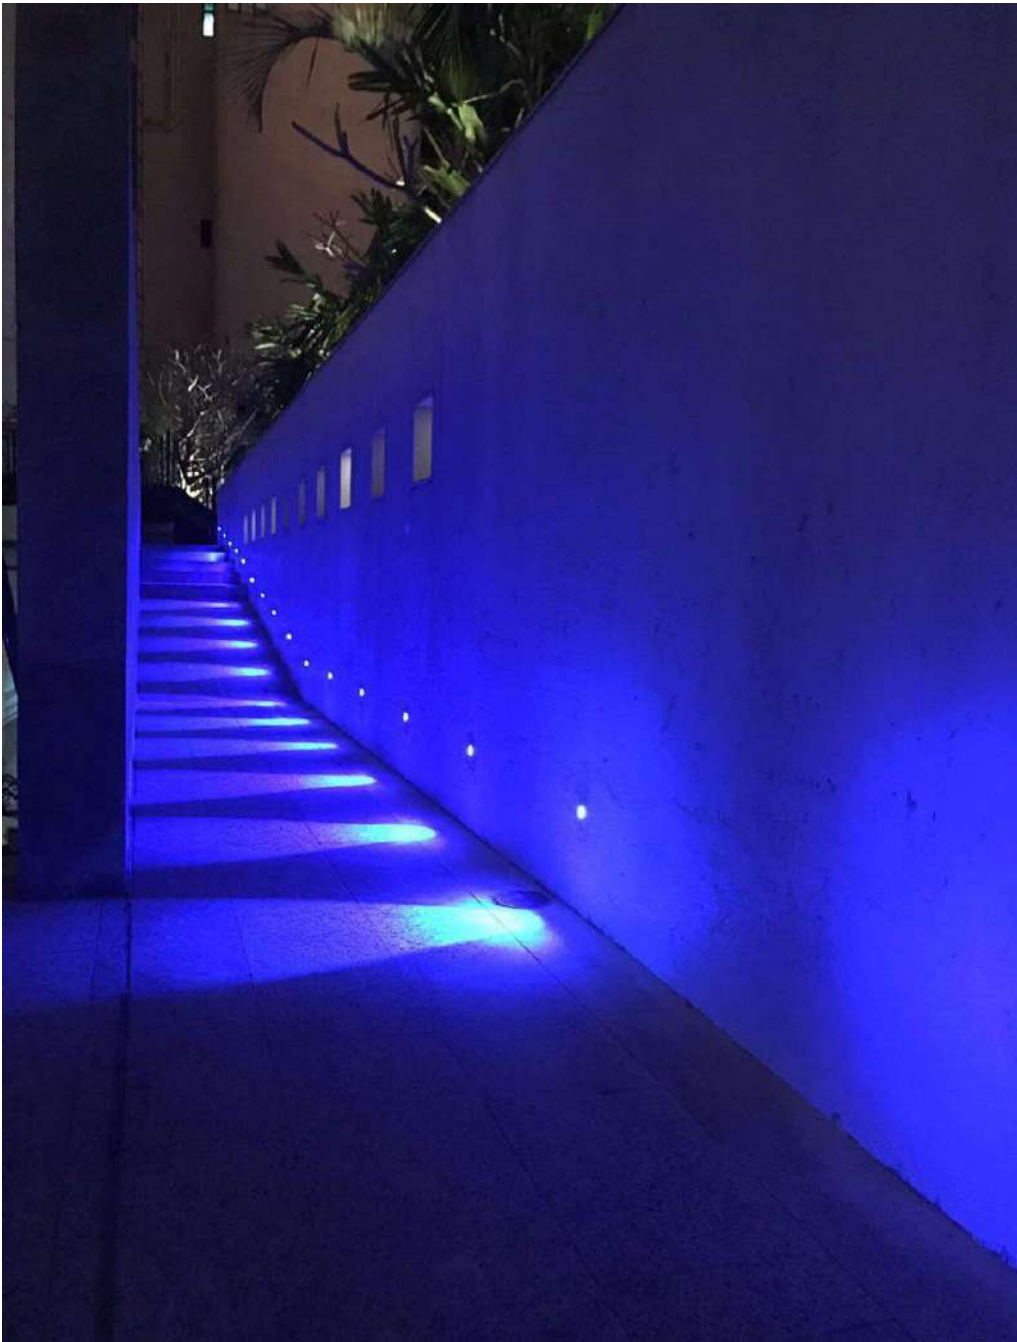

code **ODL065-BK**

casing aluminum / black painting

lampping CREE 3W / 30 degree
/ Ra>80 / 120lm

Beam 2700K/**3000K**/4000K/6000K

installation     IP65

installed with a standard 86mm switch box
for indoor and outdoor