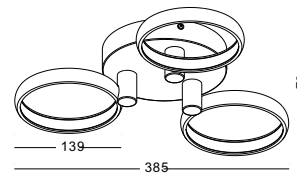

code **LBL 139-WT**
casing aluminum / white painting
lamping LED 18W / Ra>80 / 1800LM
Beam 2700K/**3000K**/4000K/6000K
installation IP20