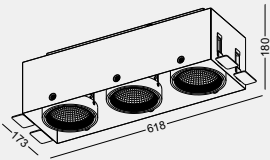

cut-out 555x180mm
IP20

code	casing	finishing	lamping	CRI	lumen	Beam/degree	LED color
LDC216-20W	steel casing aluminum heat sink	white painting	CREE COB 18 16 3X20W	Ra>90	4800lm	10/23/38	2700K/3000K /4000K/6000K
LDC216-24W	steel casing aluminum heat sink	white painting	CREE COB 18 16 3X24W	Ra>90	5760lm	10/23/38	2700K/3000K /4000K/6000K
LDC216-28W	steel casing aluminum heat sink	white painting	CREE COB 18 20 3X28W	Ra>90	6720lm	10/23/38	2700K/3000K /4000K/6000K