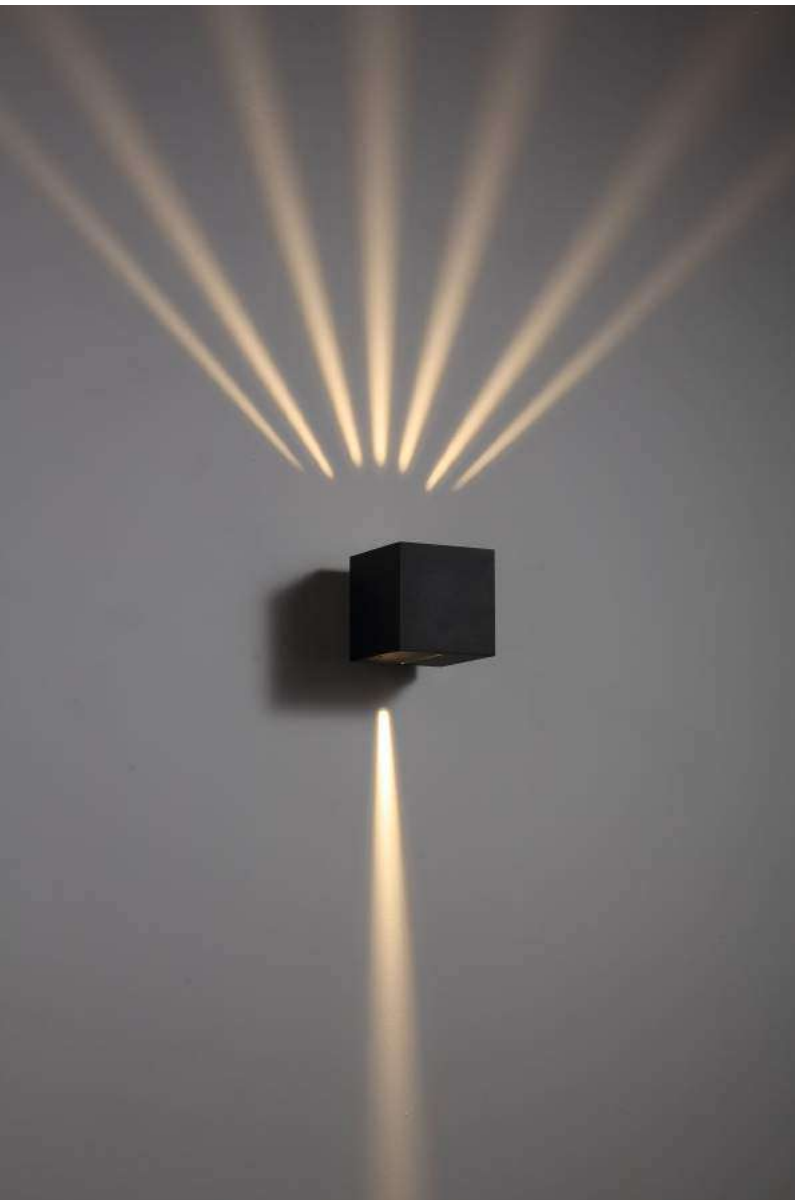

code **LWA300J-BK**
casing aluminum / black painting
lamping COB 2X3W / Ra>90 / 500LM
Beam down 8 degree /
2700K/~~3000K~~/4000K/6000K
installation IP65

surface customizable
white paint similar to RAL9003
concrete grey paint similar to RAL7037

code **LWA300G-BK**
casing aluminum / black painting
lamping COB 2X3W / Ra>90 / 500LM
Beam dismissed light /
2700K/~~3000K~~/4000K/6000K
installation IP65

surface customizable
white paint similar to RAL9003
concrete grey paint similar to RAL7037