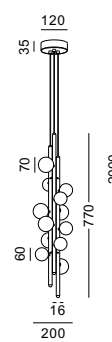

LED PENDANT MEASUREMENTS

LPL377