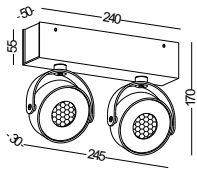

IP20

code **LBL266-WT**
casing aluminum / white painting
lamping COB 2x9W / Ra>90 / 1440lm
2700K/**3000K**/4000K/6000K
Beam 10/**20**/30 degree
with 3mm honeycomb