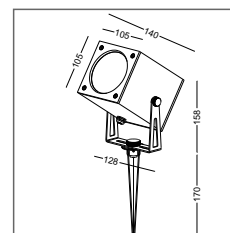

surface customizable

concrete grey paint similar to RAL7037