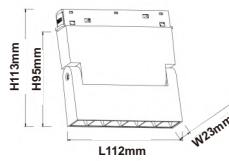

IP20

installation
48V Magnetic Track

beam available

default

code **LSP307**

casing aluminum / black painting
lamping Osram SMD 6W / Ra>90 /480LM
Beam **24°** / 36 degree /
3000K /4000K/6000K
Lamp size :L112*W23*H113mm