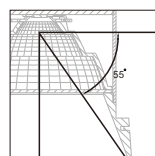

LDC991 up to 55 degree shielding angle