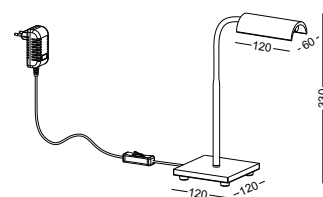

code **LFL047**

casing steel + aluminum

finishing black painting + anodized gold

lamping SMD 18W / Ra>80 / 1800LM

Beam 2700K/~~3000K~~/4000K/6000K

installation     IP20

supplied with 1.5meter EU standard plug
Touching switch in the base to dim the light