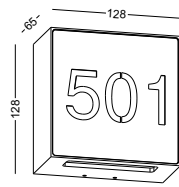

code **LWA480-WT**
casing aluminum / black+white painting
lamping SMD 6W / Ra>80 / 600LM
Beam 2700K/3000K/4000K/6000K
installation IP65

surface customizable concrete grey paint similar to RAL7037