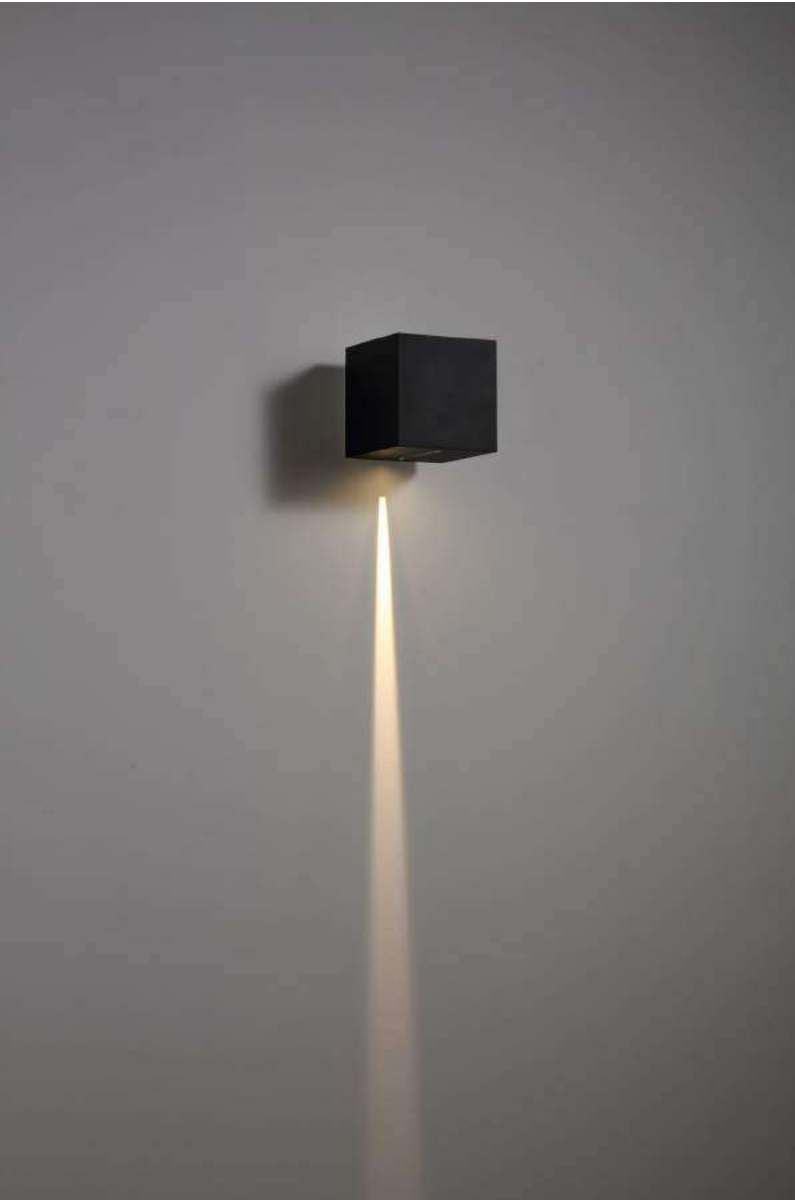

code **LWA300A-BK**
casing aluminum / black painting
lamping LED 3W / Ra>80 / 300LM
Beam 8 degree /
2700K/~~3000K~~/4000K/6000K
installation IP65

surface customizable
white paint similar to RAL9003
concrete grey paint similar to RAL7037

code **LWA300B-BK**
casing aluminum / black painting
lamping LED 2X3W / Ra>80 / 600LM
Beam 8 degree /
2700K/~~3000K~~/4000K/6000K
installation IP65

surface customizable
white paint similar to RAL9003
concrete grey paint similar to RAL7037