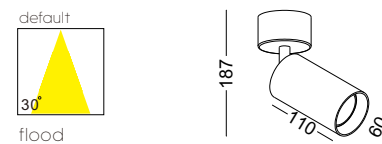

code **DS001-GD**
casing aluminum
finishing anodized gold
lamping Gu 10 Socket
supplied with a
5W LED Gu 10 bulb
Lumens 430LM
CRI Ra>80
Beam 30 degree
lamp color 2700K/**3000K**/4000K/6000K
Input AC 100-240V
installation surface mount

▲ Net Weight 0.41kg

lens available