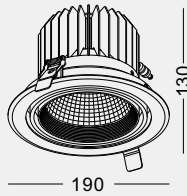

cut-out dia 170mm
IP20

code	casing	finishing	lamping	CRI	lumen	Beam/degree	LED color
LDC208-20W	aluminum	white painting	CREE COB 18 16 20W	Ra>90	1600lm	10/23/38	2700K/3000K /4000K/6000K
LDC208-24W	aluminum	white painting	CREE COB 18 16 24W	Ra>90	1920lm	10/23/38	2700K/3000K /4000K/6000K
LDC208-28W	aluminum	white painting	CREE COB 18 20 28W	Ra>90	2240lm	10/23/38	2700K/3000K /4000K/6000K