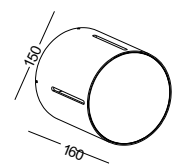

code **LWA407-WT**
casing aluminum / white painting
lamping LED 4x3W / Ra>80 / 1200LM
Beam 8 degree
2700K/~~3000K~~/4000K/6000K
installation IP65