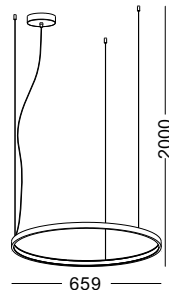

LED PENDANT MEASUREMENTS