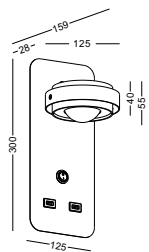

code **LWA494-WT**
casing steel+aluminum
white painting+crome plated
lamping COB 5W / Ra>90 /430LM
Beam crystal lens
2700K/**3000K**/4000K/5000K
installation IP20
Supplied with 2pcs 5V/1A USB charge port