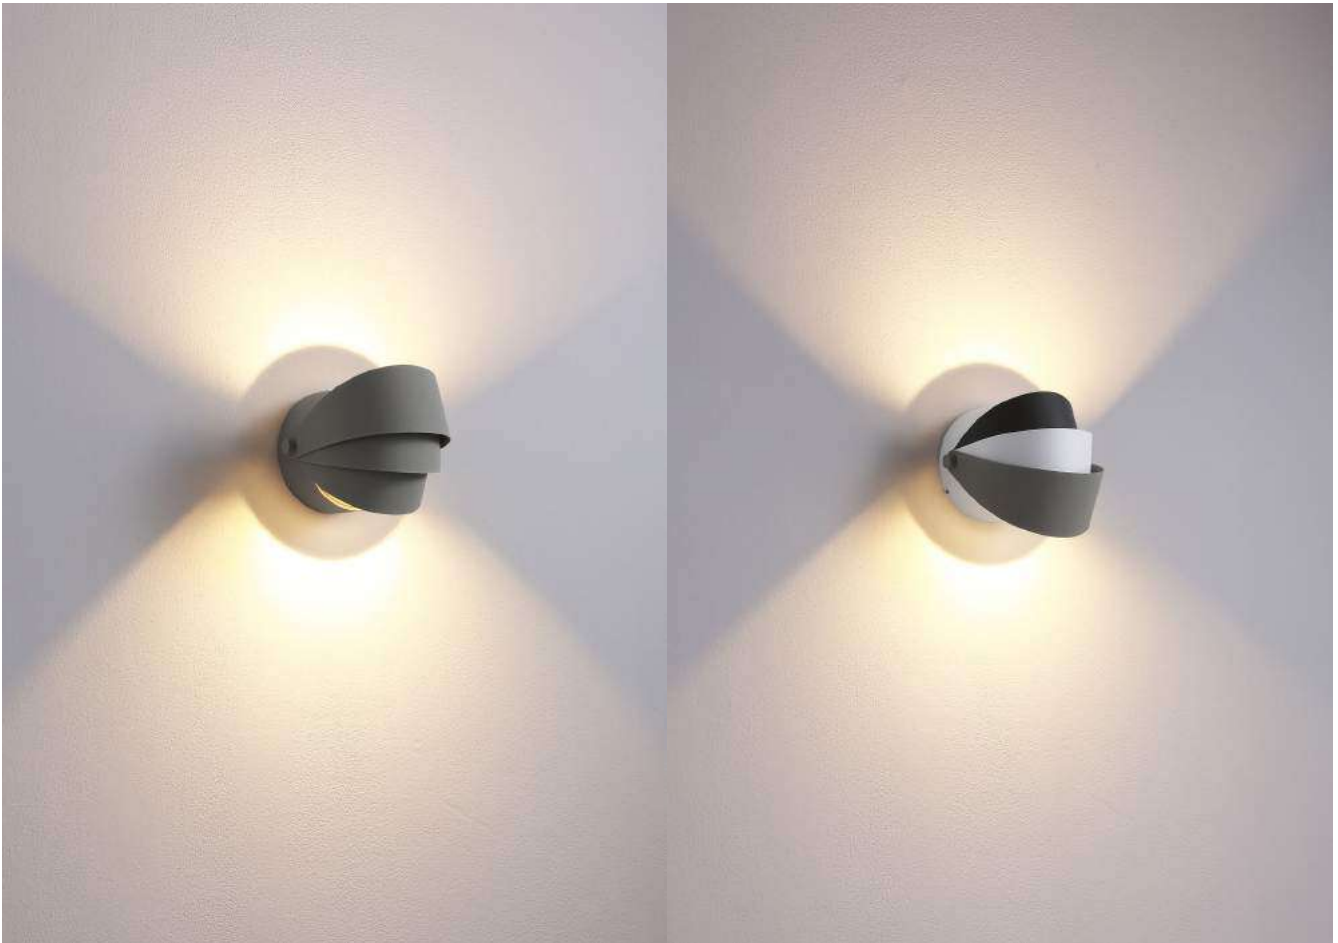

code **LWA450-GR**
casing aluminum / grey painting
lamping COB 3W / up and down light
/ Ra>90 / 300lm
Beam shade adjustable
2700K/**3000K**/4000K/6000K
installation IP65

code **LWA450-MC**
casing aluminum / mixed color
lamping COB 3W / up and down light
/ Ra>90 / 300lm
Beam shade adjustable
2700K/**3000K**/4000K/6000K
installation IP65