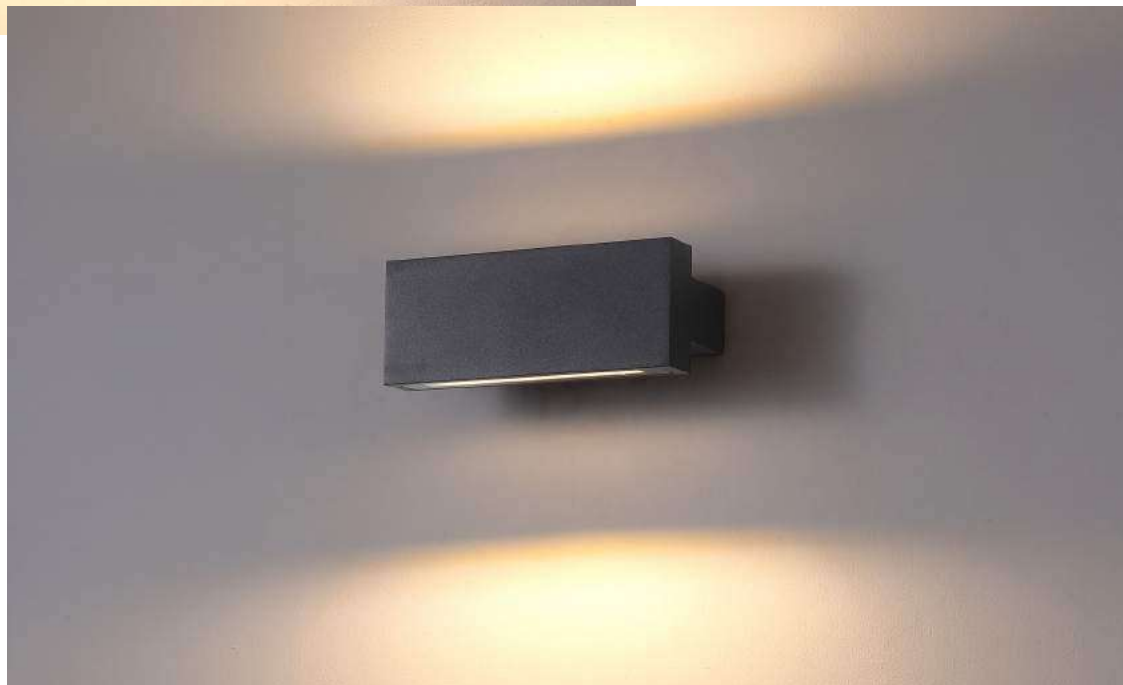

code **LWA415**
casing aluminum / black painting
lamping LED 2x9W / Ra>80 / 1800LM
Beam wide flood
2700K/**3000K**/4000K/6000K
installation IP65