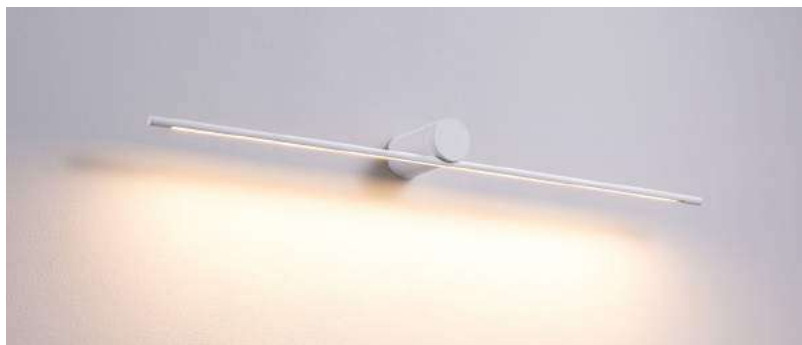

code [LWA529-BK](#)
casing aluminum / black painting
lamping LED 12W / Ra>80 / 1200LM
Beam 2700K/**3000K**/4000K/6000K
installation IP20

code [LWA529-WT](#)
casing aluminum / white painting

code [LWA529-GD](#)
casing aluminum / black painting
+anodized gold