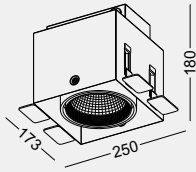

cut-out 185x180mm
IP20

code	casing	finishing	lamping	CRI	lumen	Beam/degree	LED color
LDC214-20W	steel casing aluminum heat sink	white painting	CREE COB 18 16 20W	Ra>90	1600lm	10/23/38	2700K/3000K /4000K/6000K
LDC214-24W	steel casing aluminum heat sink	white painting	CREE COB 18 16 24W	Ra>90	1920lm	10/23/38	2700K/3000K /4000K/6000K
LDC214-28W	steel casing aluminum heat sink	white painting	CREE COB 18 20 28W	Ra>90	2240lm	10/23/38	2700K/3000K /4000K/6000K