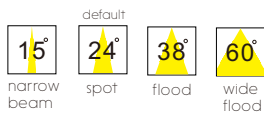

 Cut-out dia 62mm

SPOT LIGHT ROTABLE

 IP20

Lens angle available/ xpe lamp

default

Lens angle available/COB lamp

CCT available / for xpe lamp

CCT available / for COB lamp