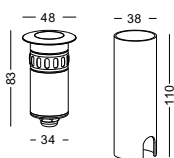

code **ODL047A-IN12**
 input voltage 12/24V
 installation **CE IP67**

installation guide

100-240V input

DC 12V input

do not connect directly to the 220V main

code **ODL048-IN220**
 casing all in brass / polished
 lamping LED 3W / Ra>80 / 120LM
 Beam 30 degree /
 2700K/3000K/4000K/6000K
 input voltage 100-240V
 installation IP67