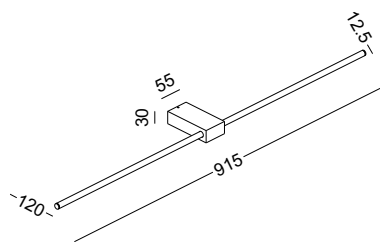

DECORATIVE
WALL
LIGHTS

MINIMALIST
STYLE

METALLIC
TEXTURE

SUPER
SLIM
AND
PURENESS

code **LWA389**
casing aluminum / anodized black + gold
lamping LED 6W / Ra>80 / 600LM
Beam indirect light
2700K/**3000K**/4000K/6000K
installation     IP20