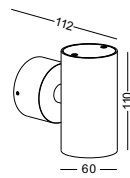

code **DS031-SL**
casing aluminum / anodized silver
lamping Gu10 socket supplied with
a 5W LED bulb/ Ra>80 /430LM
Beam 30 degree /
2700K/**3000K**/4000K/6000K
installation IP20

surface
customizable

- concrete grey paint
  similar to RAL7037
- anodized gold
  brushed circular