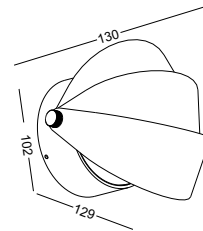

code **LWA450-MC**
casing aluminum / mixed color
lamping COB 3W / up and down light
/ Ra>90 / 300lm
Beam shade adjustable
2700K/**3000K**/4000K/6000K
installation IP65