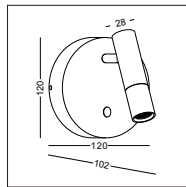

code **LWA315-WT**
casing aluminum+beech
finishing white paint
lamping LED 3W
Lumens 120LM
CRI Ra>80
Beam 10 / 20 / **30** degree
lamp color 2700K/**3000K**/4000K/6000K

code **LWA315-BK**
casing aluminum+beech
finishing anodized black
lamping LED 3W
Lumens 120LM
CRI Ra>80
Beam 10 / 20 / **30** degree
lamp color 2700K/**3000K**/4000K/6000K

code **LWA315-CR**
casing aluminum+beech
finishing chrome plated
lamping LED 3W
Lumens 120LM
CRI Ra>80
Beam 10 / 20 / **30** degree
lamp color 2700K/**3000K**/4000K/6000K

with touching sensor switch

with touching sensor switch

with touching sensor switch

lens available

lens available

lens available

surface customizable
anodized silver brushed circular
anodized gold sandblasted
concrete grey paint similar to RAL7037

surface customizable
anodized silver brushed circular
anodized gold sandblasted
concrete grey paint similar to RAL7037

surface customizable
anodized silver brushed circular
anodized gold sandblasted
concrete grey paint similar to RAL7037