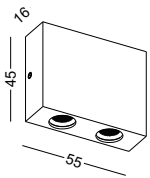

code **LWA326-BK**
casing aluminum / black painting
lamping LED 1W / Ra>80 / 70LM
Beam 30 degree / 2700K/**3000K**
/4000K/6000K
lamp input DC 12V/Parallel connection
max 300pcs
installation surface mount
■ ■ ◊ CE ▽ IP20