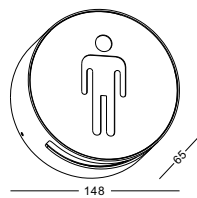

code **LWA485-WT**
casing aluminum / black+white painting
lamping SMD 6W / Ra>80 / 600LM
Beam 2700K/3000K/4000K/6000K
installation IP65
surface customizable concrete grey paint similar to RAL7037