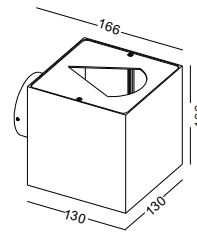

code **LWA300D-BK**

surface customizable white paint similar to RAL9003 concrete grey paint similar to RAL7037

casing aluminum / black painting / lamping COB 2X3W / Ra>90 / 500LM / up 80 degree+down 80 degree / 2700K/**3000K**/4000K/6000K

installation IP65 up and down cover sheet can be laser cut to other drawings or shape to get different light shape

code **LWA300E-BK**

surface customizable white paint similar to RAL9003 concrete grey paint similar to RAL7037

casing aluminum / black painting / lamping COB 2X3W / Ra>90 / 500LM / up 90 degree+down 90 degree / 2700K/**3000K**/4000K/6000K

installation IP65 up and down cover sheet can be laser cut to other drawings or shape to get different light shape

code **LWA300F-BK**

surface customizable white paint similar to RAL9003 concrete grey paint similar to RAL7037

casing aluminum / black painting / lamping COB 2X3W / Ra>90 / 500LM / up 60 degree+down 60 degree / 2700K/**3000K**/4000K/6000K

installation IP65 up and down cover sheet can be laser cut to other drawings or shape to get different light shape

code **LWA300H-BK**

surface customizable white paint similar to RAL9003 concrete grey paint similar to RAL7037

casing aluminum / black painting / lamping COB 2X3W / Ra>90 / 500LM / up 60 degree+down 8 degree / 2700K/**3000K**/4000K/6000K

installation IP65 up and down cover sheet can be laser cut to other drawings or shape to get different light shape