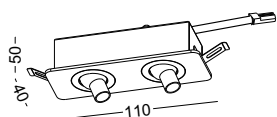

code **LDC366**

casing aluminum / anodized black / lamping LED 2x1W / Ra>80 / 140LM / Beam 10/20/30 degree / 2700K/3000K/4000K/6000K

installation IP20 cut-off 100x35mm hole precisely for installation / minimum 10mm thickness board

surface customizable white paint similar to RAL9003 anodized silver sandblasted