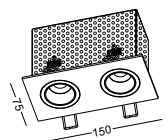

LDC452

aluminum / white painting / black plated shield
COB 2x7W / Ra>90 / 1120lm / 24 degree / 3000K

Cut-out 135x60mm