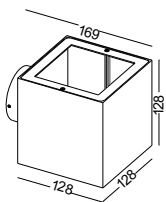

code **LWA300D-WT**
casing aluminum / white paint
lamping LED 6W / Ra>90 / 500LM
Beam 80 degree /
2700K/3000K/4000K/6000K
installation IP65

surface customizable black paint equal to RAL9011
concrete grey paint similar to RAL7037