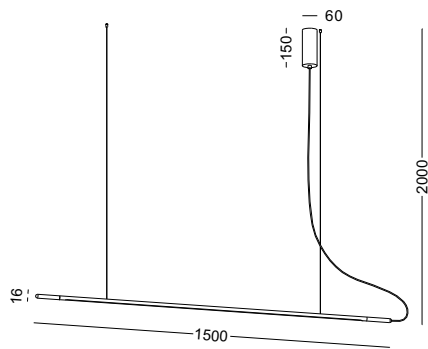

code **LPL363-BK**

casing aluminum / black painting

lampping LED 18W

/ Ra>80 /1800lm

Beam 2700K/3000K/4000K/6000K

installation IP20