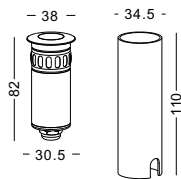

code **ODL047-IN220**
casing all in brass / polished
lamping LED 1W / Ra>80 / 70LM
Beam 30 degree /
2700K/3000K/4000K/6000K
input voltage 100-240V
installation **CE IP67**