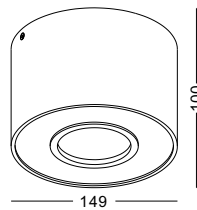

Minimalism Style
Surface Downlight Series
Full Spectrum Led Chips
Adopted CRI>97
Section Switch for LBL297
Flood and Spot on/off
Separately

code **LBL297-WT**
casing aluminum / white painting
lamping Flood 12W+spot 12W /
Ra>97 / 2100LM
Beam 24 degree for spot
2700K/3000K/4000K/6000K
installation IP20

code **LBL296-WT**
casing aluminum / white painting
lamping Flood 6W+spot 5W /
Ra>97 / 1000LM
Beam 23 degree for spot
2700K/3000K/4000K/6000K
installation IP20