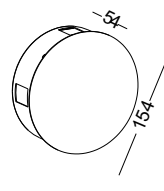

code **LWA554**
casing stainless steel / black painting
lamping LED 3x3W / Ra>80 / 360LM
Beam 8 degree
2700K/**3000K**/4000K/6000K
installation IP65