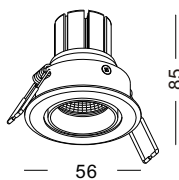

IP20
cut-out dia 60mm

code	casing	finishing	lamping	CRI	lumen	LED color	reflector available
LDC992-BK	aluminum	black paint	COB 5W	Ra>90	430lm	2700K/3000K /4000K/6000K	
LDC992-WT	aluminum	white paint	COB 5W	Ra>90	430lm	2700K/3000K /4000K/6000K	
LDC992-GD	aluminum	anodized gold	COB 5W	Ra>90	430lm	2700K/3000K /4000K/6000K	
LDC992-SL	aluminum	anodized silver	COB 5W	Ra>90	430lm	2700K/3000K /4000K/6000K