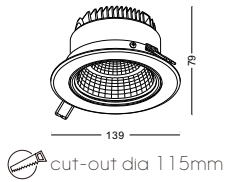

code	casing	finishing	lamping	CRI	lumen	LED color	reflector available
LDC927-WT	aluminum	white paint	COB 9W	Ra>90	800lm	2700K/3000K /4000K/6000K	15° narrow beam, 24° spot, 38° flood (default), 60° wide flood
LDC927-SL	aluminum	anodized silver	COB 9W	Ra>90	800lm	2700K/3000K /4000K/6000K	15° narrow beam, 24° spot, 38° flood (default), 60° wide flood