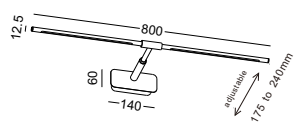

code **LWA508-GD**
casing aluminum / anodized gold
lamping LED 8W / Ra>80 / 800lm
Beam acrylic diffuser
2700K/~~3000K~~/4000K/6000K
installation IP20
height adjustable from 175mm to 240mm