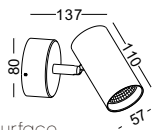

surface customizable

- anodized gold brushed circular
- concrete grey paint similar to RAL7037

code **LWA187-WT**

casing aluminum / white painting
lamping COB 5W / Ra>90 / 430LM
Beam 15/24/38/60 degree /
2700K/3000K/4000K/6000K

installation IP20

TRIAC dimming driver customizable
Check photometric on page001