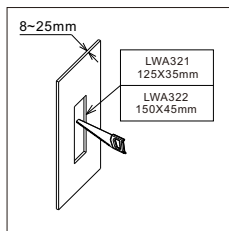

HOW IT WORKS

STEP 1
Cut hole
pattern on the
wall