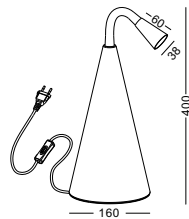

PENGUIN SERIES
TABLE READING LAMP

surface
customizable

chrome plated

concrete grey paint
similar to RAL7037

code **LTLO18-BK**

casing steel / black painting

lamping LED 3W / Ra>80 / 120LM

Beam 10/20/**30** degree /

2700K/**3000K**/4000K/6000K

installation **CE** IP20

code **LTLO18-WT**

casing steel / white painting

lamping LED 3W / Ra>80 / 120LM

Beam 10/20/**30** degree /

2700K/**3000K**/4000K/6000K

installation **CE** IP20