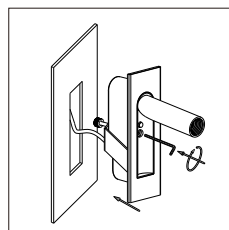

LWA322-CR

LWA322-NK

LWA322-HG

HOW IT WORKS

STEP1
Cut hole
pattern on
the wall

STEP2
Put the
driver and
connect to
the main

STEP3
Fix the
metal
parts to
the lamp
with the
long nut

STEP3
Connect
the lamp
with the
driver