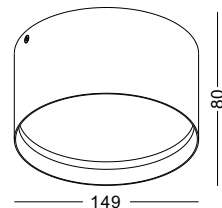

Minimalism Style
Surface Downlight Series
Full Spectrum Led Chips
Adopted CRI>97
Customizable To Zigbee/Mija
Wireless Smart System