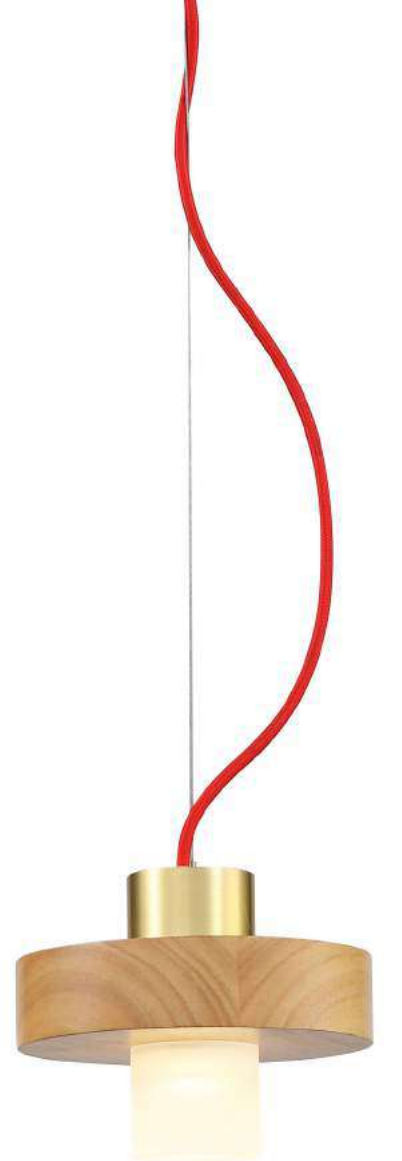

installation IP20 lamp shade dia 68mm x 75mm 2meter cable / cable length customizable

FEEL THE
NATURE
AT HOME

LPL348

LPL350

LPL349

code **LPL348**

casing aluminum+beech / anodized gold / lamping COB 5W / Ra>90 / 430LM / Beam 15 / 24 / 38 / 60 degree / 2700K/3000K/4000K/6000K