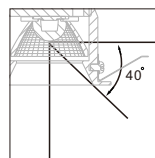

up to 40 degree shielding angle