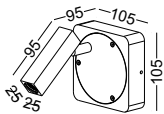

code **LWA203**
casing aluminum / anodized black
lamping LED 3W / Ra>80 / 120LM
Beam 30 degree /
2700K/3000K/4000K/6000K
installation ☒ ☒ ☒ ☒ ☒ ☒ IP20

surface customizable ☐ white paint similar to RAL9003
☒ concrete grey paint similar to RAL7037