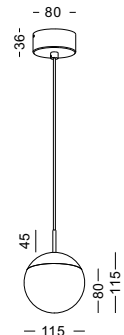

LED PENDANT MEASUREMENTS

LPL354