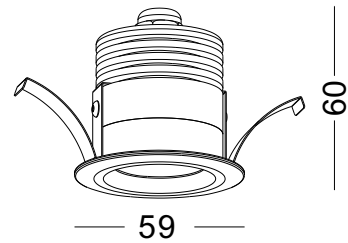

code **LDC403**
casing all in brass
finishing polished
lamping COB 6W /
lumens 500LM
CRI Ra>90
Beam 10 /~~20~~/ 30 degree /
2700K/~~3000K~~/4000K/6000K
input voltage 100-240V
installation **CE IP67**
cut-off dia53mm