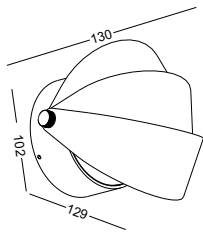

code **LWA450-GR**
casing aluminum / grey painting
lamping COB 3W / up and down light
/ Ra>90 / 300lm
Beam shade adjustable
2700K/**3000K**/4000K/6000K
installation **CE** IP65