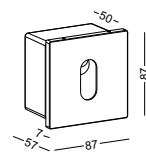

code **ODL062-WT**
casing aluminum / white painting
lamping CREE 3W / wide beam
/ Ra>80 / 120lm
Beam 2700K/3000K/4000K/6000K
installation IP65
installed with a standard 86mm switch box
for indoor and outdoor