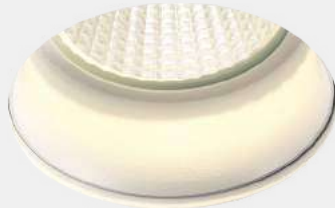

code LDC339
casing aluminum / white painting
lamping cob 5W / Ra>90 / 430LM
Beam 15 / 24 / 38 / 60 degree
2700K/3000K/4000K/6000K
installation cut-out dia 74mm

IP20

code LDC340
casing aluminum / white painting
lamping cob 9W / Ra>90 / 800LM
Beam 15 / 24 / 38 / 60 degree
2700K/3000K/4000K/6000K
installation cut-out dia 94mm

IP20