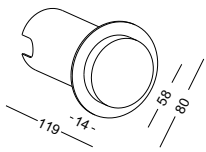

code **ODL050**
casing aluminum / black painting
lamping COB 3W / acrylic diffuser
/ Ra>90 / 240lm
Beam 2700K/**3000K**/4000K/5000K
installation IP65
installed with a dia53x105mm aluminum box
for indoor and outdoor