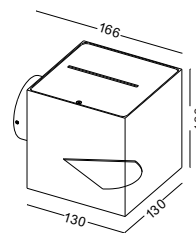

code **LWA300D-BK**

surface customizable white paint similar to RAL9003 concrete grey paint similar to RAL7037

casing aluminum / black painting / lamping COB 2X3W / Ra>90 / 500LM / up 80 degree+down 80 degree / 2700K/**3000K**/4000K/6000K

installation IP65 up and down cover sheet can be laser cut to other drawings or shape to get different light shape

code **LWA300E-BK**

surface customizable white paint similar to RAL9003 concrete grey paint similar to RAL7037

casing aluminum / black painting / lamping COB 2X3W / Ra>90 / 500LM / up 90 degree+down 90 degree / 2700K/**3000K**/4000K/6000K

installation IP65 up and down cover sheet can be laser cut to other drawings or shape to get different light shape

code **LWA300F-BK**

surface customizable white paint similar to RAL9003 concrete grey paint similar to RAL7037

casing aluminum / black painting / lamping COB 2X3W / Ra>90 / 500LM / up 60 degree+down 60 degree / 2700K/**3000K**/4000K/6000K

installation IP65 up and down cover sheet can be laser cut to other drawings or shape to get different light shape

code **LWA300H-BK**

surface customizable white paint similar to RAL9003 concrete grey paint similar to RAL7037

casing aluminum / black painting / lamping COB 2X3W / Ra>90 / 500LM / up 60 degree+down 8 degree / 2700K/**3000K**/4000K/6000K

installation IP65 up and down cover sheet can be laser cut to other drawings or shape to get different light shape