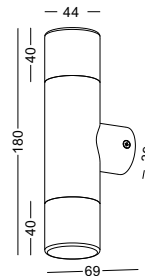

code **LWA372**
casing all in brass
finishing polished
lamping COB 2X3W / Ra>90 / 600LM
Beam acrylic diffuser
2700K/**3000K**/4000K/6000K
installation IP65