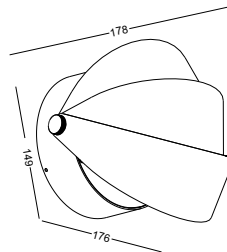

code **LWA451-WT**
casing aluminum / white painting
lamping COB 6W / up and down light
/ Ra>90 / 500lm
Beam shade adjustable
2700K/**3000K**/4000K/6000K
installation IP65