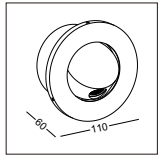

code **LWA219-WT**
casing aluminum / white paint
lamping LED 3W / Ra>80 / 120LM
Beam 30 degree /
2700K/3000K/4000K/6000K

installation IP20

cut-off dia80mm
by 60mm depth hole for
installation box and driver