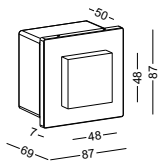

code **ODL054-WT**
casing aluminum / white painting
lamping SMD 3W / Acrylic diffuser
/ Ra>80 / 300lm
Beam 2700K/**3000K**/4000K/6000K
installation IP65
installed with a standard 86mm switch box
for indoor and outdoor