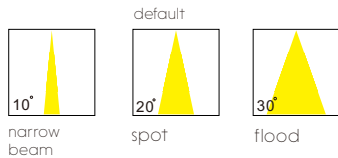

code LSP195
casing aluminum
finishing black paint+anodized gold
lamping COB 16W
Lumens 1400LM
CRI Ra>90
Beam 10 / 20 / 30 degree
lamp color 2700K/3000K/4000K/6000K
Input AC220-240V
installation single circuit/3 line track

Net Weight 0.95kg

lens available