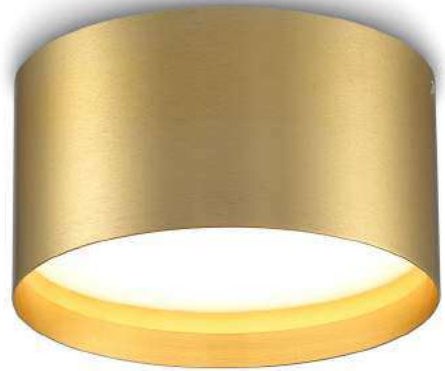

Minimalism Style
Surface Downlight Series
Full Spectrum Led Chips
Adopted CRI>97
Customizable To Zigbee/Mija
Wireless Smart System

code **LBL293-GD**
casing aluminum / anodized gold
lamping Led 6W / Ra>97 / 600LM
Beam acrylic cover/
2700K/3000K/4000K/6000K
installation

code **LBL294-GD**
casing aluminum / anodized gold
lamping Led 12W / Ra>97 / 1200LM
Beam acrylic cover/
2700K/3000K/4000K/6000K
installation

code **LBL295-GD**
casing aluminum / anodized gold
lamping Led 20W / Ra>97 / 2000LM
Beam acrylic cover/
2700K/3000K/4000K/6000K
installation