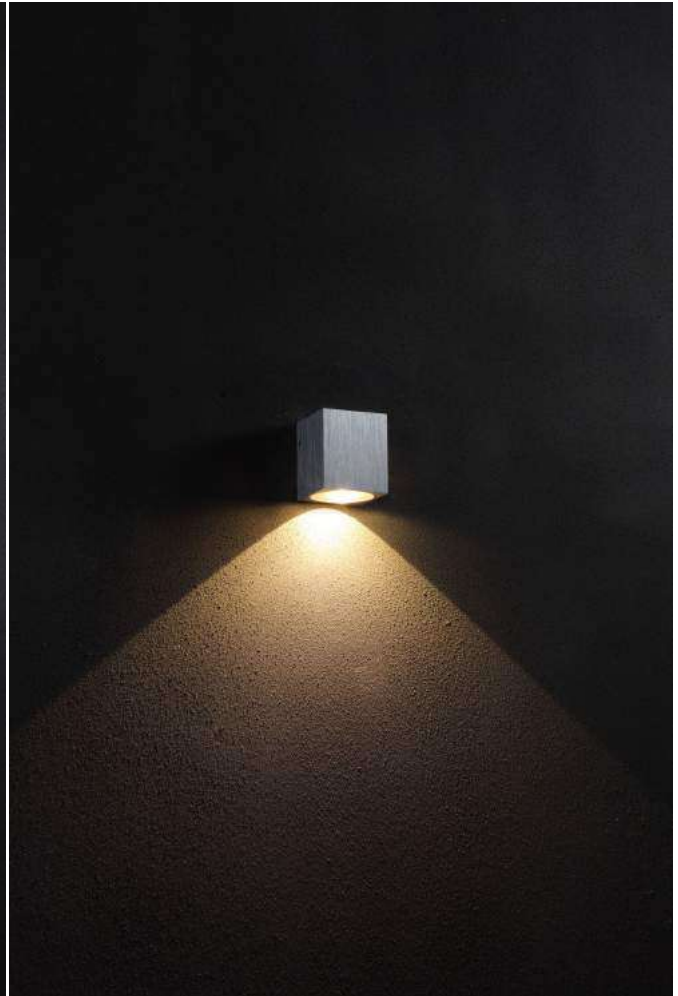

code **LWA183**
casing aluminum / anodized silver
lamping LED 2W / Ra>80 / 140LM
Beam no lense /
2700K/~~3000K~~/4000K/6000K
installation IP20

surface customizable black paint equal to RAL9011
white paint similar to RAL9003
concrete grey paint similar to RAL7037

code **LWA182**
casing aluminum / anodized silver
lamping LED 1W / Ra>80 / 70LM
Beam no lense /
2700K/~~3000K~~/4000K/6000K
installation IP20

surface customizable black paint equal to RAL9011
white paint similar to RAL9003
concrete grey paint similar to RAL7037