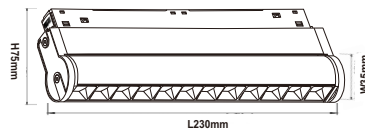

code **LSP715**
casing aluminum / black painting
lamping Osram SMD 12W / Ra>90 / 1080LM
Beam **24** / 36 degree /
3000K / 4000K / 6000K
Lamp size : L230*W35*H75mm