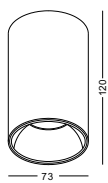

code **LBL701**
casing aluminium / white painting
lamping COB 12W / Ra>90 / 900lm
Beam 24 degree /
2700K/3000K/4000K/6000K
installation IP20