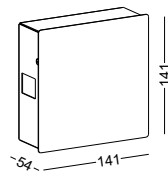

code **LWA558**
casing stainless steel / black painting
lamping LED 3x3W / Ra>80 / 360LM
Beam 8 degree
2700K/**3000K**/4000K/6000K
installation IP65