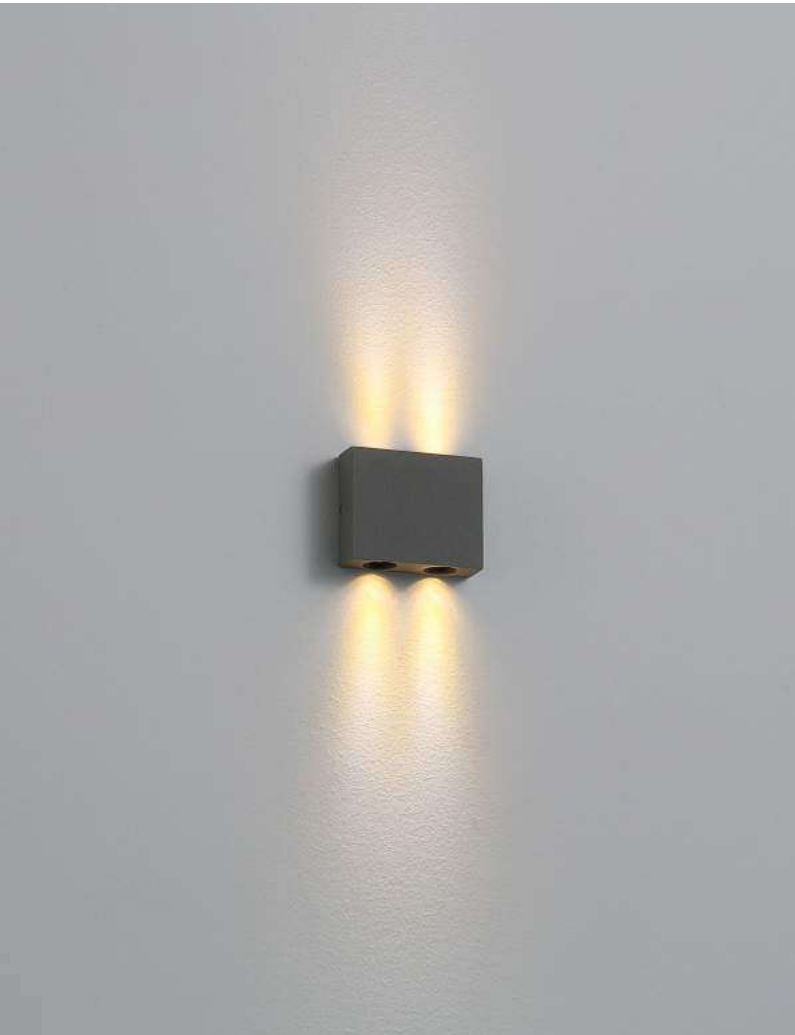

code **LWA326-BK**
casing aluminum / black painting
lamping LED 1W / Ra>80 / 70LM
Beam 30 degree / 2700K/**3000K**
/4000K/6000K
lamp input DC 12V/Parallel connection
max 300pcs
installation surface mount
■ ■ ◊ CE ▽ IP20

code **LWA326-WT**
casing aluminum / white painting
lamping LED 1W / Ra>80 / 70LM
Beam 30 degree / 2700K/**3000K**
/4000K/6000K
lamp input DC 12V/Parallel connection
max 300pcs
installation surface mount
■ ■ ◊ CE ▽ IP20

code **LWA326-SL**
casing aluminum / anodized silver
lamping LED 1W / Ra>80 / 70LM
Beam 30 degree / 2700K/**3000K**
/4000K/6000K
lamp input DC 12V/Parallel connection
max 300pcs
installation surface mount
■ ■ ◊ CE ▽ IP20

code **LWA326-GR**
casing aluminum / grey painting
lamping LED 1W / Ra>80 / 70LM
Beam 30 degree / 2700K/**3000K**
/4000K/6000K
lamp input DC 12V/Parallel connection
max 300pcs
installation surface mount
■ ■ ◊ CE ▽ IP20