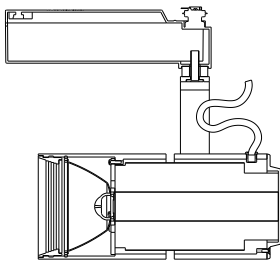

LED TRACK SPOT LIGHT

General info

casing aluminum
CRI Ra >90
lamp color 2700K/3000K/4000K/6000K
installation 1 circuit / 3 line track

▲ Net Weight 2.3kg