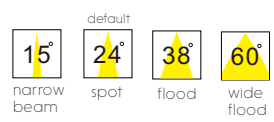

RIMLESS FIXED

IP20

Lens angle available/ xpe lamp

Lens angle available/COB lamp

CCT available / for xpe lamp

CCT available / for COB lamp

LDC438

aluminum / white painting / black plated shield
xpe 3W / Ra>80 / 120lm / 10 degree / 3000K
Cut-out dia 40mm

LDC439

aluminum / white painting / black plated shield
COB 5W / Ra>90 / 430lm / 24 degree / 3000K
Cut-out dia 50mm

LDC440

aluminum / white painting / black plated shield
COB 7W / Ra>90 / 560lm / 24 degree / 3000K
Cut-out dia 60mm

LDC441

aluminum / white painting / black plated shield
COB 9W / Ra>90 / 800lm / 24 degree / 3000K
Cut-out dia 65mm

LDC442

aluminum / white painting / black plated shield
COB 12W / Ra>90 / 900lm / 24 degree / 3000K
Cut-out dia 70mm