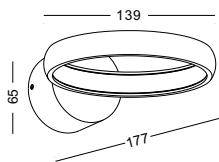

code **LWA222-WT**
casing aluminum / white painting
lamping LED 6W / Ra>80 / 600LM
Beam 2700K/3000K/4000K/6000K
installation ☐ ☐ ☐ ☐ IP20