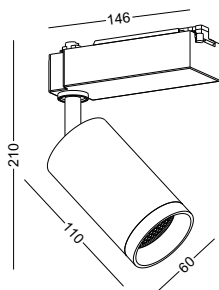

code LSP194
casing aluminum
finishing black paint+anodized gold
lamping COB 9W
Lumens 800LM
CRI Ra>90
Beam 10 / 20 / 30 degree
lamp color 2700K/3000K/4000K/6000K
Input AC220-240V
installation single circuit/3 line track

Net Weight 0.65kg

lens available