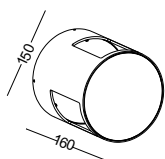

code **LWA410-WT**
casing aluminum / white painting
lamping LED 3x3W / Ra>90 / 900LM
Beam 60 degree
2700K/**3000K**/4000K/6000K
installation IP65