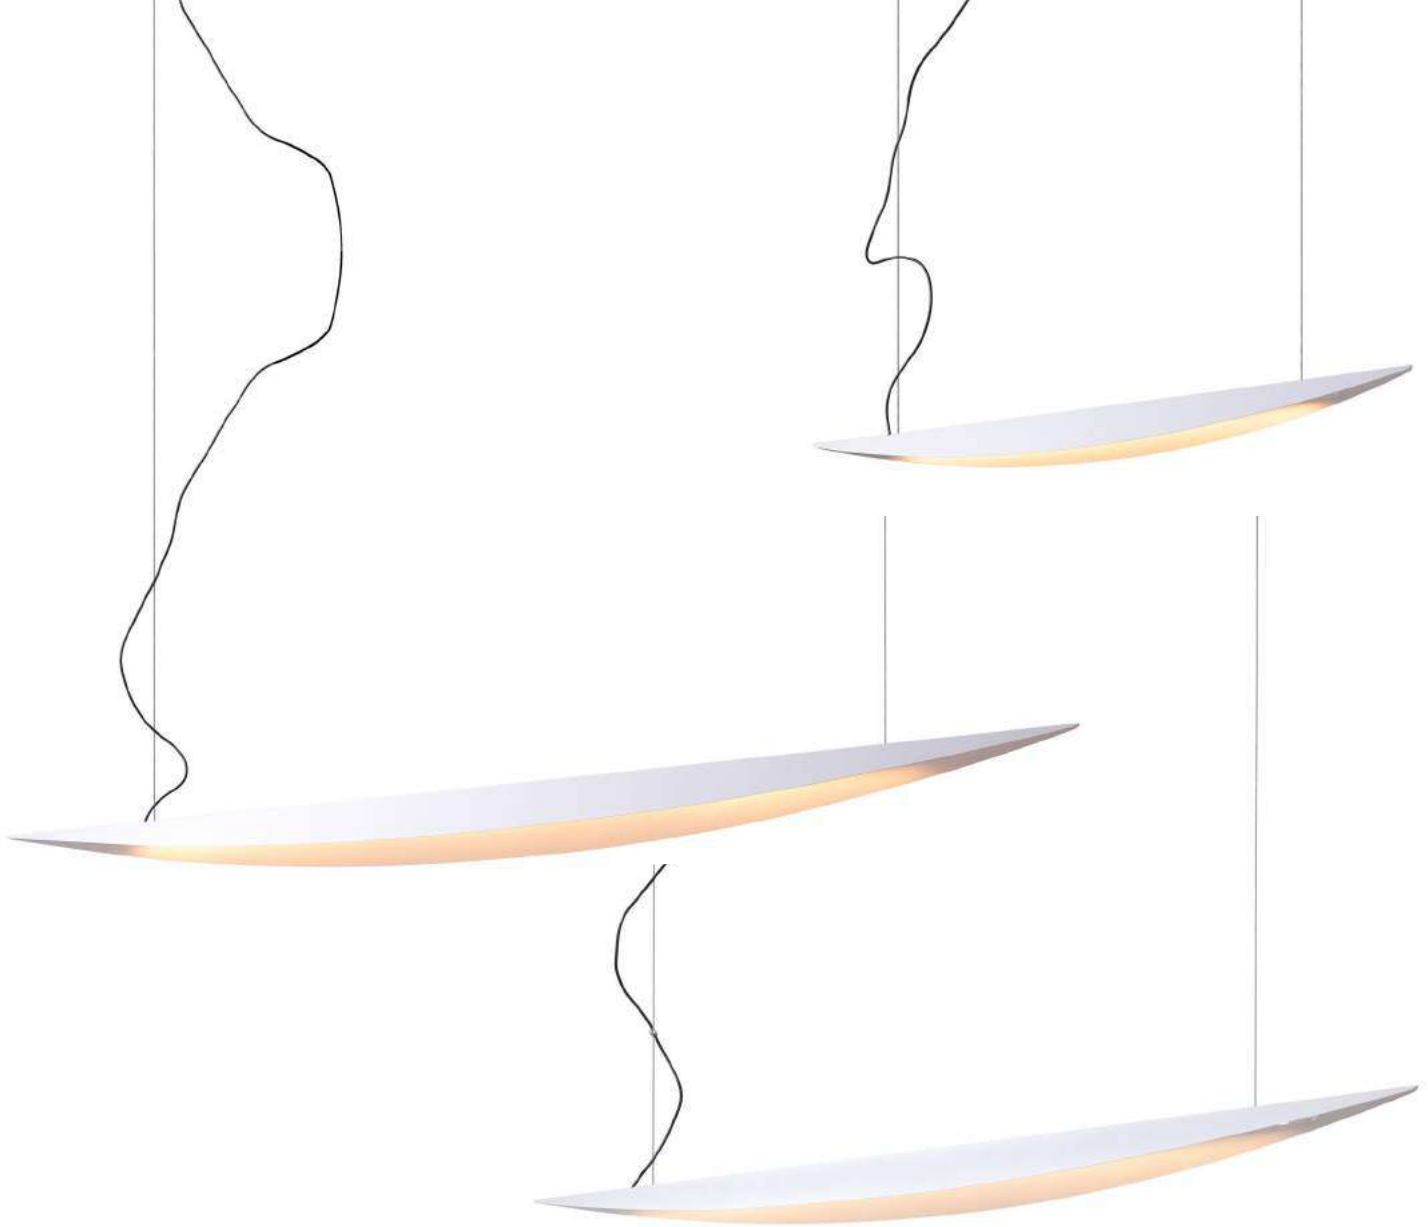

---

code **LPL396-WT**

casing aluminum+steel shade / white painting / lamping led 9W / Ra>80 / 900lm / 2700K/3000K/4000K/6000K

installation IP20 lamp shade 135mm x900mm (rod length) / 1200mm cable length / cable length customizable

---

code **LPL357-WT**

casing aluminum+steel shade / white painting / lamping led 14W / Ra>80 / 1400lm / 2700K/3000K/4000K/6000K

installation IP20 lamp shade 135mm x 1300mm (rod length) / 1200mm cable length / cable length customizable

---

code **LPL397-WT**

casing aluminum+steel shade / white painting / lamping led 17W / Ra>80 / 1700lm / 2700K/3000K/4000K/6000K

installation IP20 lamp shade 135mm x 1600mm (rod length) / 1200mm cable length / cable length customizable

---