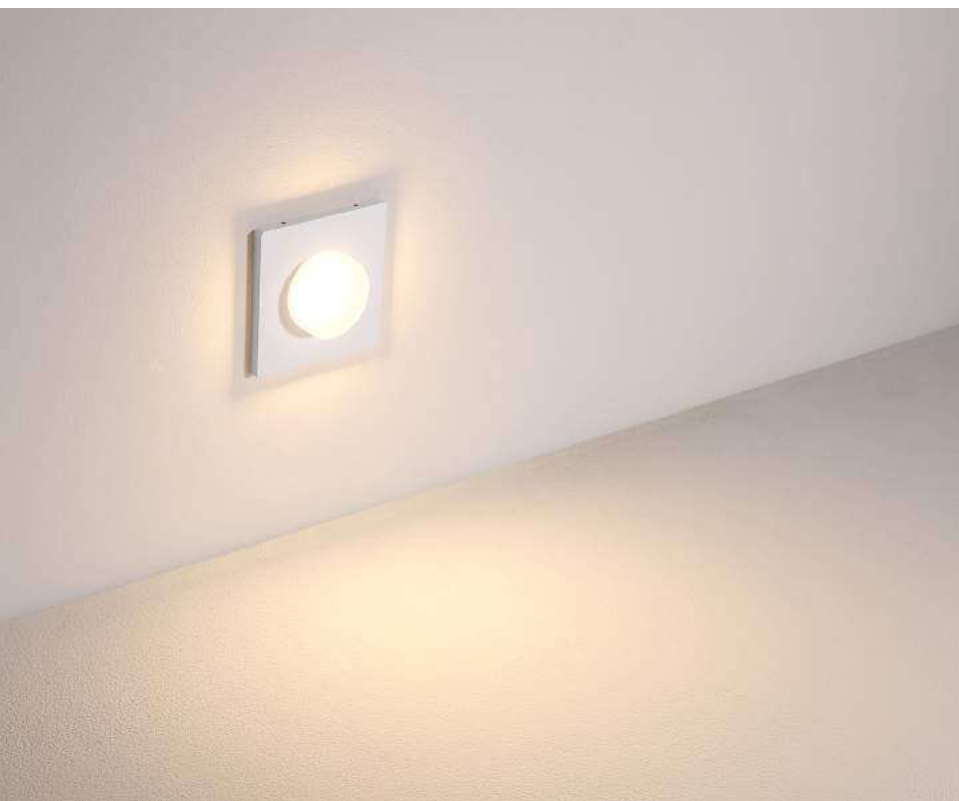

code **ODL056-WT**
casing aluminum / white painting
lamping SMD 3W / Acrylic diffuser
/ Ra>80 / 300lm
Beam 2700K/~~3000K~~/4000K/6000K
installation IP65
installed with a standard 86mm switch box
for indoor and outdoor