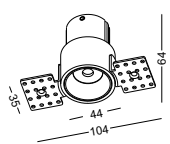

LDC439

aluminum / white painting / black plated shield
COB 5W / Ra>90 / 430lm / 24 degree / 3000K
Cut-out dia 50mm