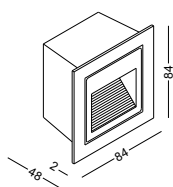

code **ODL702**
casing aluminum / black painting
lamping SMD 3W / Ra>80 / 300lm
Beam 2700K/3000K/4000K/6000K
installation IP65

cut-off 75x75x50mm
for the installation box