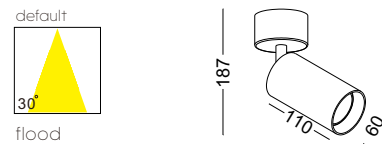

code **DS001-WT**
casing aluminum
finishing White paint
lamping Gu10 Socket
supplied with a
5W LED Gu10 bulb
Lumens 430LM
CRI Ra>80
Beam 30 degree
lamp color 2700K/3000K/4000K/6000K
Input AC100-240V
installation surface mount

Net Weight 0.41kg

lens available