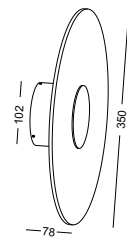

code **LWA436-WT**

casing aluminum / white painting

lamping LED 6W / Ra>80 / 600lm

Beam acrylic diffuser

2700K/**3000K**/4000K/6000K

installation IP65