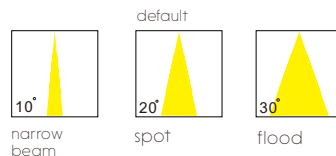

code **LSP198-WT**
casing aluminum+steel
finishing white paint
lamping COB 12W
Lumens 900LM
CRI Ra>90
Beam 20 degree
lamp color 2700K/3000K/4000K/6000K
Input AC220-240V
installation single circuit/2 line track

▲ Net Weight 0.55kg

lens available