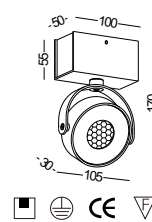

code **LBL265-BK**
casing aluminum / black painting
lamping COB 9W / Ra>90 / 720lm
2700K/**3000K**/4000K/6000K
Beam 10/**20**/30 degree
with 3mm honeycomb