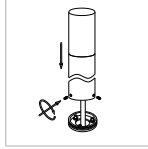

LED GARDEN AND PATH LIGHTS

code **LFL022**

LFL023

LFL024

casing aluminum

finishing black painting

lamping E27 socket

Supplied with
4W led candle lamp

Lumens 360LM

CRI Ra>80

Beam Acrylic diffuser

lamp color 2700K/**3000K**/4000K/6000K

Input AC100-240V

lamp inside changeable

installation IP65

surface
customizable

concrete grey paint
similar to RAL7037

code	A/mm	B/mm	C/mm
LFL022	102	350	150
LFL023	102	550	150
LFL024	102	750	150