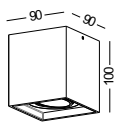

code **BLO01-BK**

casing aluminum / black painting / Gu10 socket / bulb not included

installation IP20

surface customizable

concrete grey paint similar to RAL7037