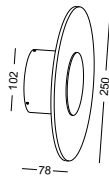

code **LWA435-WT**

casing aluminum / white painting

lamping LED 6W / Ra>80 / 600lm

Beam acrylic diffuser

2700K/**3000K**/4000K/6000K

installation IP65