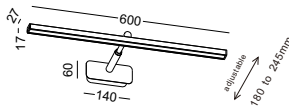

code **LWA516-GD**

casing aluminum / anodized gold

lamping LED 8W / Ra>80 / 800lm

Beam acrylic diffuser

2700K/**3000K**/4000K/6000K

installation IP20

height adjustable from 185mm to 250mm