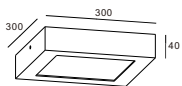

code **LBL205-BK**

surface customizable concrete grey paint similar to RAL7037

casing aluminum / black painting / lamping SMD 24W / Ra>80 / 2400LM / wide flood / 2700K/~~3000K~~/4000K/6000K

installation IP20 check photometric on page 001/ Customized to be Dimmable in TRIAC/DALI/0-10V