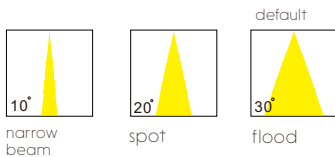

code **LWA315-WT**
casing aluminum+beech
finishing white paint
lamping LED 3W
Lumens 120LM
CRI Ra>80
Beam 10 / 20 / **30** degree
lamp color 2700K/**3000K**/4000K/6000K

code **LWA315-BK**
casing aluminum+beech
finishing anodized black
lamping LED 3W
Lumens 120LM
CRI Ra>80
Beam 10 / 20 / **30** degree
lamp color 2700K/**3000K**/4000K/6000K

code **LWA315-CR**
casing aluminum+beech
finishing chrome plated
lamping LED 3W
Lumens 120LM
CRI Ra>80
Beam 10 / 20 / **30** degree
lamp color 2700K/**3000K**/4000K/6000K

with touching sensor switch

with touching sensor switch

with touching sensor switch

lens available