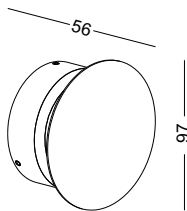

code **LWA303-BK**
casing aluminum / black painting
lamping LED 4W / Ra>80 / 400LM
Beam Acrylic diffuser
2700K/**3000K**/4000K/6000K
installation IP20