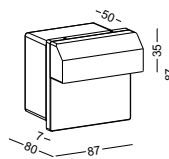

code **ODL064-WT**

casing aluminum / white painting

lamping SMD 3W / wide flood
/ Ra>80 / 300lm

Beam 2700K/**3000K**/4000K/6000K

installation IP65

installed with a standard 86mm switch box
for indoor and outdoor