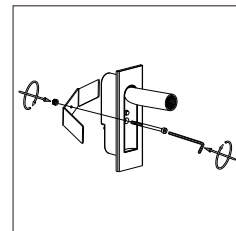

LWA322-CR

LWA322-NK

LWA322-HG

HOW IT WORKS

STEP1
Cut hole
pattern on
the wall

STEP2
Put the
driver and
connect to
the main

STEP3
Fix the
metal
parts to
the lamp
with the
long nut

STEP3
Connect
the lamp
with the
driver