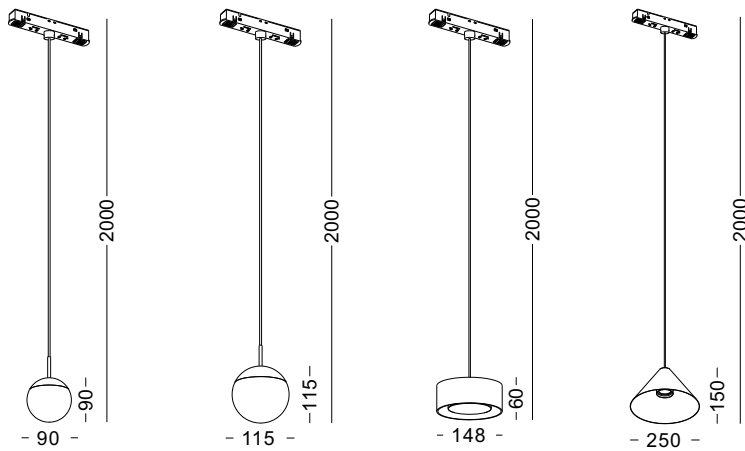

Two surface color available

MAGNETIC TRACK LED PENDANT LIGHT

code **LPL353-MT**
 casing aluminum / black painting
 lamping SMD 4W / Ra>80 / 400LM
 Beam Acrylic diffuser/
 2700K/3000K/4000K/6000K
 Lamp size dia90mm * 90mm
 total length 2m / cable customizable