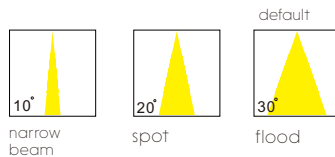

lens available