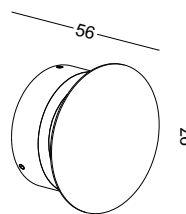

code **LWA303-WT**
casing aluminum / white painting
lamping LED 4W / Ra>80 / 400LM
Beam Acrylic diffuser
2700K/**3000K**/4000K/6000K
installation IP20