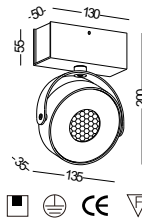

code **LBL269-BK**
casing aluminum / black painting
lamping COB 16W / Ra>90 / 1280lm
2700K/**3000K**/4000K/6000K
Beam 10/**20**/30 degree
with 3mm honeycomb