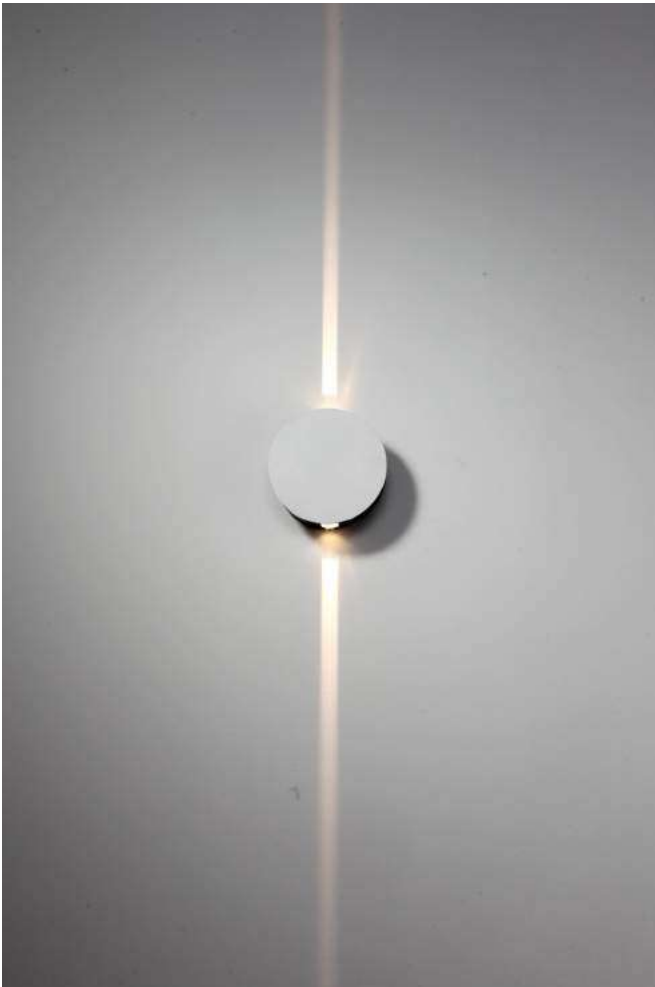

code **LWA156**
casing steel / white painting
lamping LED 2X1W / Ra>80 /140LM
Beam 8 degree /
2700K/~~3000K~~/4000K/6000K
installation ☒ IP20

surface customizable black paint equal to RAL9011
concrete grey paint similar to RAL7037

code **LWA157**
casing steel / white painting
lamping LED 3X1W / Ra>80 /210LM
Beam 8 degree /
2700K/~~3000K~~/4000K/6000K
installation ☒ IP20

surface customizable black paint equal to RAL9011
concrete grey paint similar to RAL7037