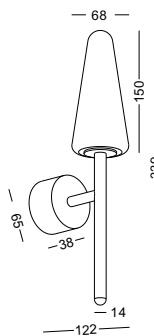

code **LWA367**
casing aluminum / black painting
lamping LED 3W / Ra>80 / 120LM
Beam acrylic diffuser
2700K/3000K/4000K/6000K
installation IP65