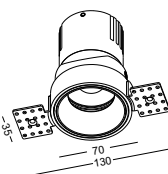

LDC447

aluminum / white painting / black plated shield
COB 12W / Ra>90 / 900lm / 24 degree / 3000K

Cut-out dia 75mm