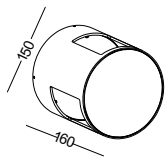

code **LWA410-BK**
casing aluminum / black painting
lamping LED 3X3W / Ra>90 / 900LM
Beam 60 degree
2700K/**3000K**/4000K/6000K
installation IP65