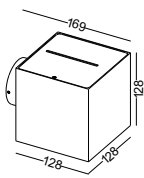

code **LWA300A-WT**
casing aluminum / white paint
lamping LED 3W / Ra>80 /300LM
Beam 8 degree /
2700K/**3000K**/4000K/6000K
installation IP65

surface customizable black paint equal to RAL9011
concrete grey paint similar to RAL7037