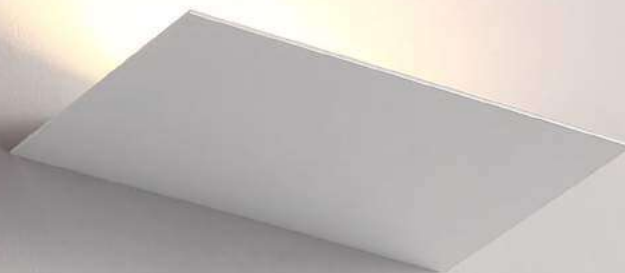

code **LWA438-WT**

casing Aluminium / white painting

lamping COB 12W / wide flood
/ Ra>90 / 1000lm

Beam wide flood for wall/ceiling washer
2700K/~~3000K~~/4000K/6000K

installation IP20