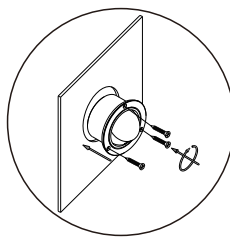

STEP6
Turn on
the main
and press
to light
it on