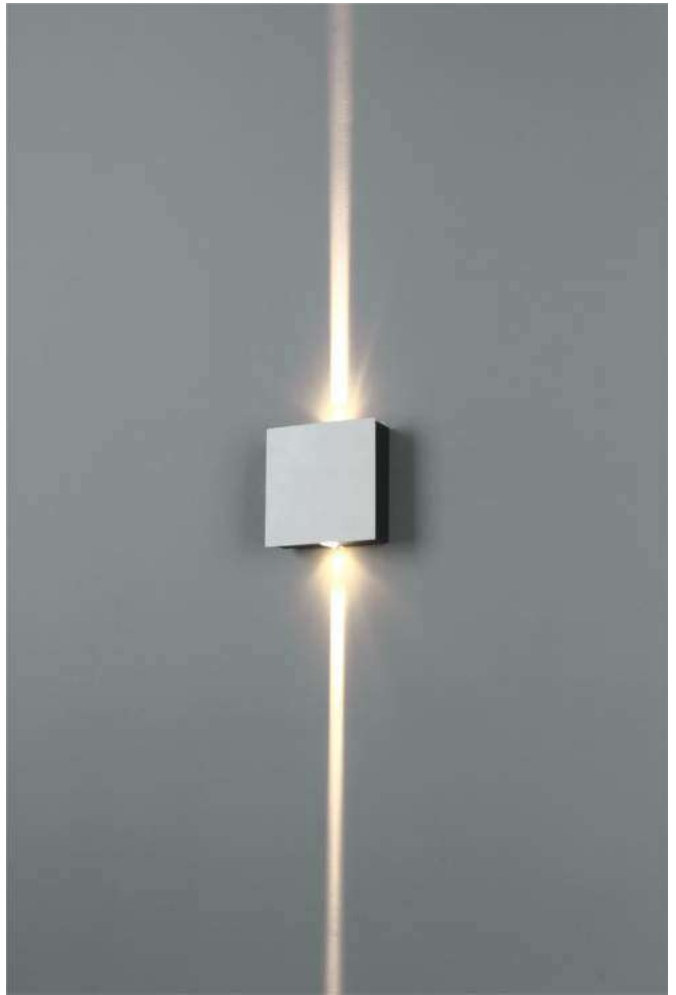

code **LWA159**
casing steel / white painting
lamping LED 1X1W / Ra>80 /70LM
Beam 8 degree /
2700K/~~3000K~~/4000K/6000K
installation ☒ ☒ ☒ ☒ IP20

surface customizable ☒ black paint equal to RAL9011
☒ concrete grey paint similar to RAL7037

code **LWA160**
casing steel / white painting
lamping LED 2X1W / Ra>80 /140LM
Beam 8 degree /
2700K/~~3000K~~/4000K/6000K
installation ☒ ☒ ☒ ☒ IP20

surface customizable ☒ black paint equal to RAL9011
☒ concrete grey paint similar to RAL7037