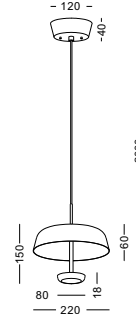

LED PENDANT MEASUREMENTS

LPL385