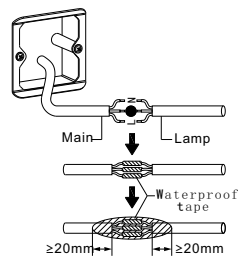

code [LSL711-GR](#)

casing Aluminium / grey painting

LED STEP LIGHT WITH STANDARD 86MM SWITCH BOX IP65

easy and stable installation for whole series

1

2

3

4