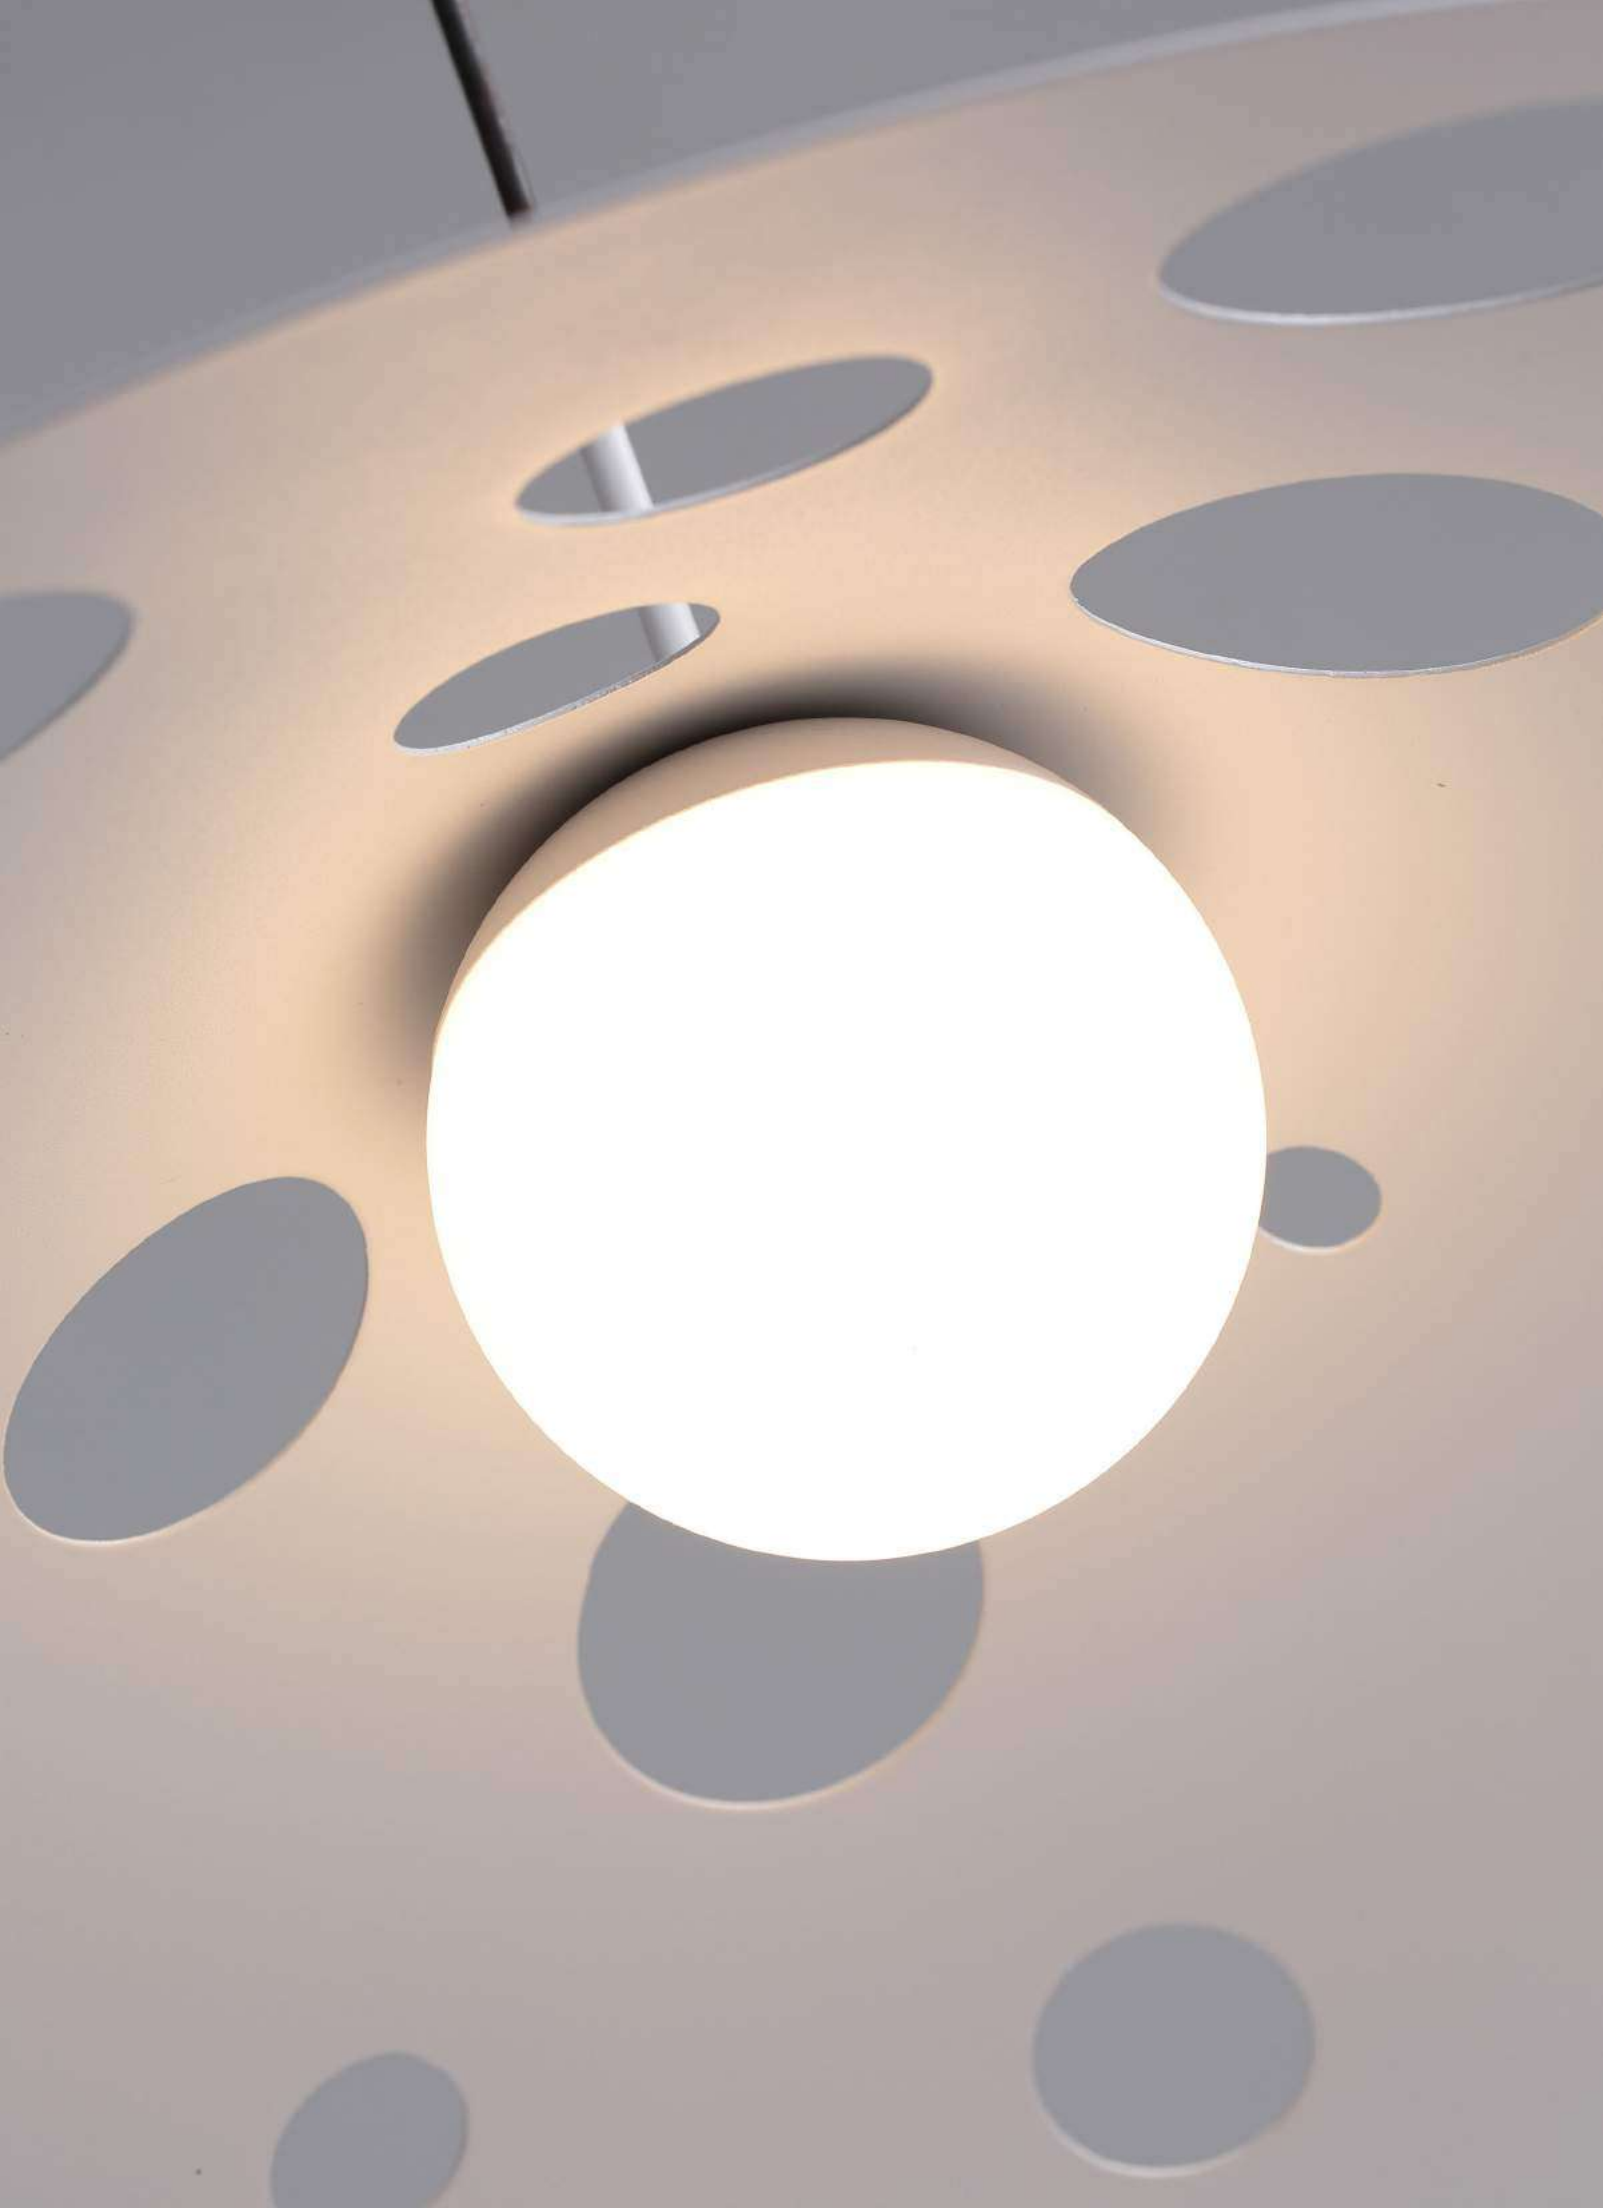

installation     IP20 lamp shade dia 300mm x78mm / 2meter total length / cable length customizable

Full Spectrum
LED chips adopted
CRI>97

Customizable
to Zigbee/Mija
Wireless Smart
Control System

code [LPL415-WT](#)