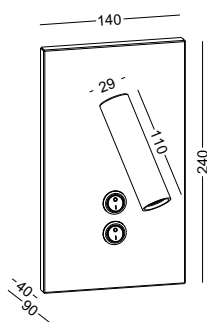

vertical installation

code **LWA334S-BK**
casing steel / black painting
lamping LED 3W spot+3W background light
/ Ra>80 / 120LM+400lm
Beam 30 degree for the spot
2700K/~~3000K~~/4000K/6000K
installation IP20

code **LWA334S-WT**
casing steel / white painting
lamping LED 3W spot+3W background light
/ Ra>80 / 120LM+400lm
Beam 30 degree for the spot
2700K/~~3000K~~/4000K/6000K
installation IP20