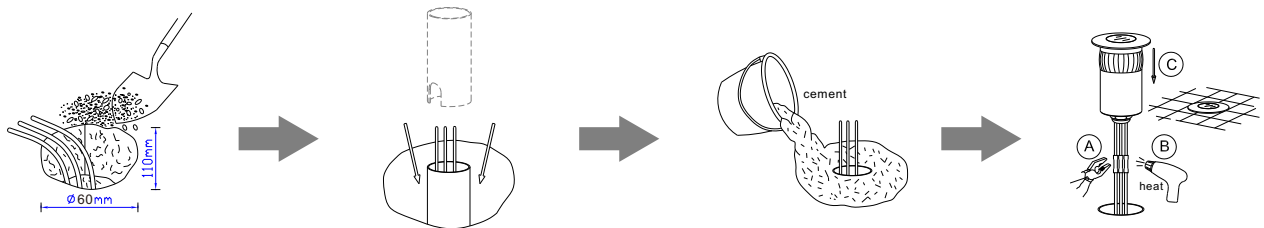

code **ODL049A-IN12**
 input voltage 12/24V
 installation IP67

installation guide

100-240V input

DC 12V input

do not connect directly to the 220V main

LED GARDEN AND PATH LIGHTS

LED GARDEN AND PATH LIGHTS

code **LFL030**