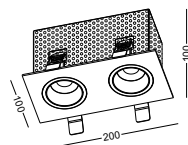

LDC455

aluminum / white painting / black plated shield
COB 2x12W / Ra>90 / 1800lm / 24 degree / 3000K

Cut-out 180x85mm