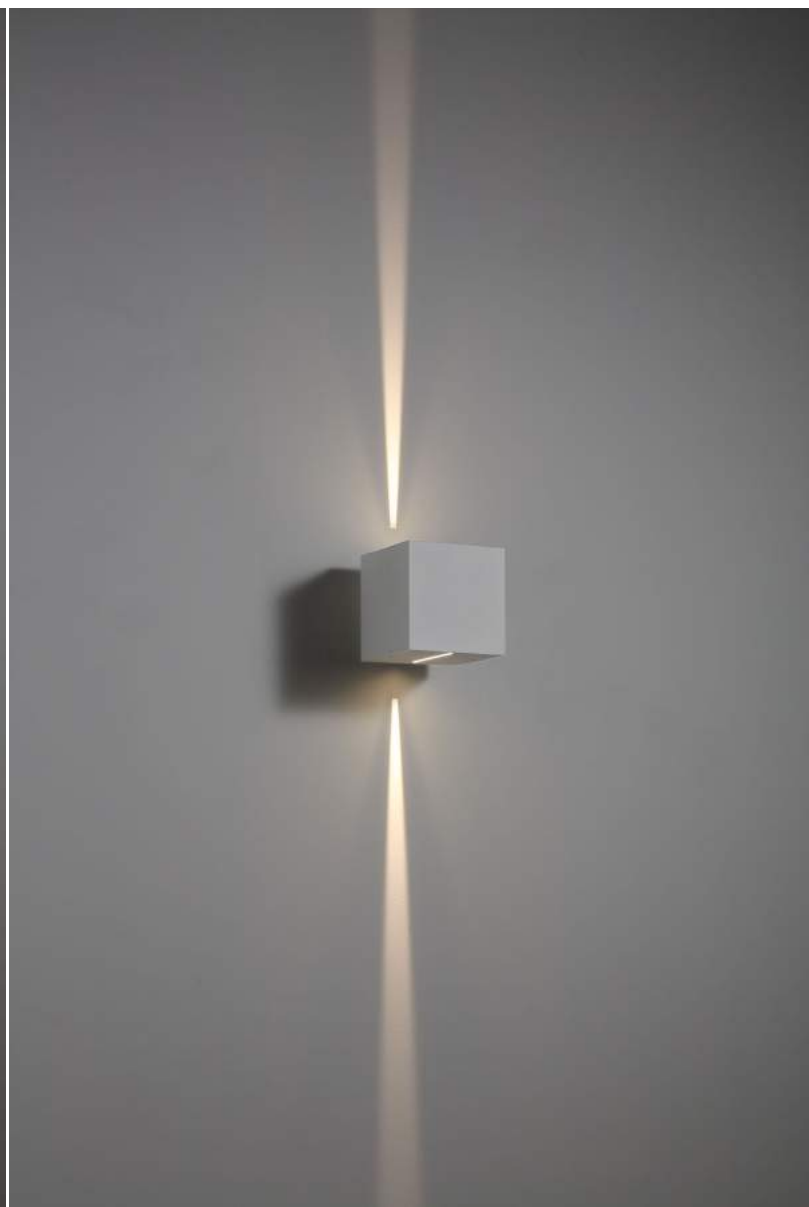

code **LWA300A-WT**
casing aluminum / white paint
lamping LED 3W / Ra>80 /300LM
Beam 8 degree /
2700K/**3000K**/4000K/6000K
installation IP65

surface customizable black paint equal to RAL9011
concrete grey paint similar to RAL7037

code **LWA300B-WT**
casing aluminum / white paint
lamping LED 6W / Ra>80 /600LM
Beam 8 degree /
2700K/**3000K**/4000K/6000K
installation IP65

surface customizable black paint equal to RAL9011
concrete grey paint similar to RAL7037