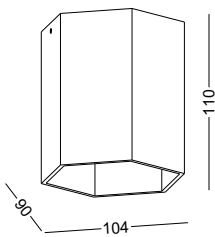

HEXAGON SERIES
Gu10 SOCKET
SURFACE
DOWNLIGHT

surface
customizable
■ concrete grey paint
similar to RAL7037