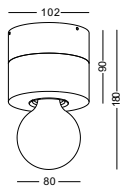

code **LBL281-WT**

casing aluminum+wood / white painting
lamping supplied with a 4W led candle bulb
/ Ra>80 /280LM
Beam 2700K/**3000K**/4000K/6000K
installation

code **LBL281-BK**

casing aluminum+wood / black painting
lamping supplied with a 4W led candle bulb
/ Ra>80 /280LM
Beam 2700K/**3000K**/4000K/6000K
installation

code **LBL281-GR**

casing aluminum+wood / grey painting
lamping supplied with a 4W led candle bulb
/ Ra>80 /280LM
Beam 2700K/**3000K**/4000K/6000K
installation