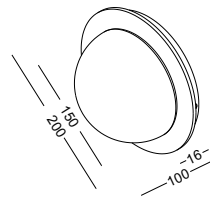

code **LWA447-CR**
casing stainless steel
lamping LED 4W
/ Ra>80 / 400lm
Beam white glass shade
2700K/**3000K**/4000K/6000K
installation IP20