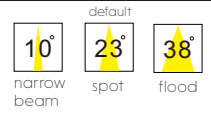

OFFICE PENDANT / LED HIGH BAY

reflector available

- solid aluminum heat sink /steel lamp shade
- good heat management / up to 42Watt / 3360lm
- supplied with 2m hanging chain and electrical cable

- lamp power 20/24/28/32/36/42W optional
  20/24/28W are good for office lighting, while
  32/36/42W are good for super market, retail
  shop, restaurant, factory and etc.