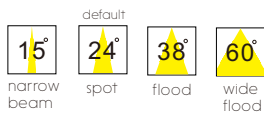

RIMLESS ROTATABLE

IP20

Lens angle available/ xpe lamp

default

Lens angle available/COB lamp

CCT available / for xpe lamp

CCT available / for COB lamp

LDC443

aluminum / white painting / black plated shield
xpe 3W / Ra>80 / 120lm / 10 degree / 3000K

Cut-out dia 50mm

LDC444

aluminum / white painting / black plated shield
COB 5W / Ra>90 / 430lm / 24 degree / 3000K

Cut-out dia 60mm

LDC445

aluminum / white painting / black plated shield
COB 7W / Ra>90 / 560lm / 24 degree / 3000K

Cut-out dia 65mm

LDC446

aluminum / white painting / black plated shield
COB 9W / Ra>90 / 800lm / 24 degree / 3000K

Cut-out dia 70mm

LDC447

aluminum / white painting / black plated shield
COB 12W / Ra>90 / 900lm / 24 degree / 3000K

Cut-out dia 75mm