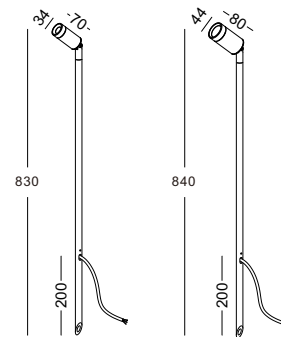

12V / 24V / 220V INPUT ALL BRASS MADE SPIKE GARDEN LIGHT

IP67 WATERPROOF
220V / DC 12/24V
INPUT OPTIONAL
BUILT-IN
POWER-SUPPLY
ALL BRASS MADE

code **LFL036-IN220**
casing all in brass
finishing polished
lamping LED 3W / Ra>80 / 120LM
Beam 30 degree /
2700K/3000K/4000K/6000K
installation **CE** IP65
100-240V input

code **LFL036-IN12**
installation **CE** IP65
DC 12/24V input

code **LFL037-IN220**
casing all in brass
finishing polished
lamping COB 5W / Ra>90 / 430LM
Beam 10 / 20 / 30 degree /
2700K/3000K/4000K/6000K
installation **CE** IP65
100-240V input

code **LFL037-IN12**
installation **CE** IP65
DC 12/24V input