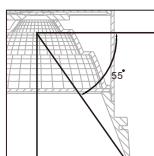

LDC990 up to 55 degree shielding angle