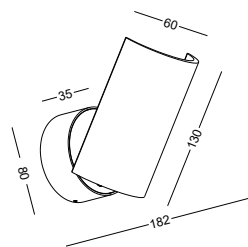

code **LAP427-BK**
 casing aluminum / black painting
 lamping LED 3W
 / Ra>80 / 300LM
 Beam indirect light
 2700K/**3000K**/4000K/6000K
 installation IP20

code **LWA440-BK**
 casing aluminum / black painting
 lamping LED 1W spot+1W acrylic diffuser
 / Ra>80 /70lm+70lm
 Beam 30 degree for the spot
 2700K/**3000K**/4000K/6000K
 installation IP20