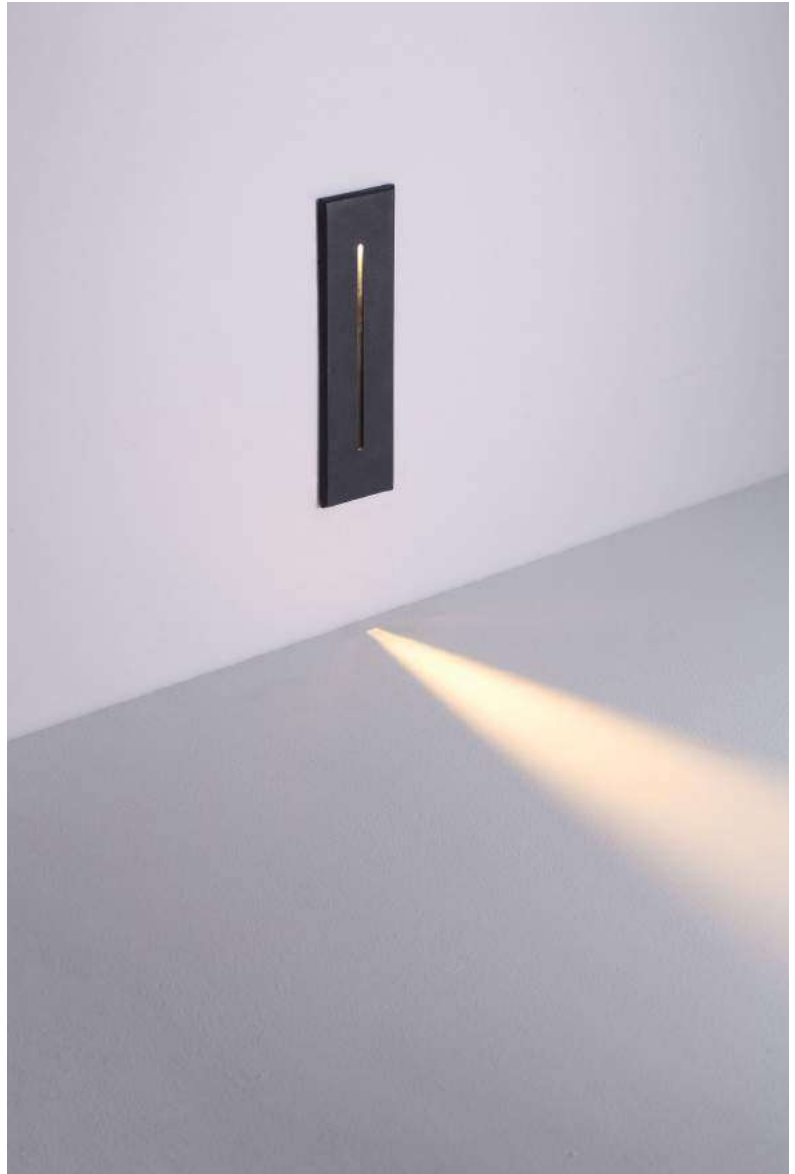

code **ODL705**
casing aluminum / black painting
lamping CREE 3W / Ra>80 / 120lm
Beam 2700K/**3000K**/4000K/6000K
installation IP65

cut-off 210x55x55mm
for the installation box