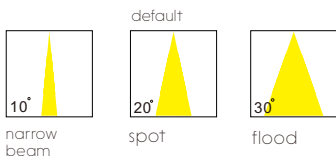

code **LSP197-WT**
casing aluminum+steel
finishing white paint
lamping COB 5W
Lumens 430LM
CRI Ra>90
Beam 20 degree
lamp color 2700K/3000K/4000K/6000K
Input AC220-240V
installation single circuit/2 line track

▲ Net Weight 0.35kg

lens available