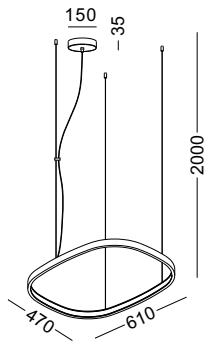

LPL252

LPL434