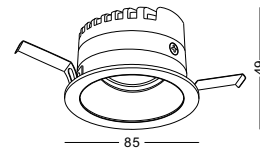

code **LDC735**
casing aluminum / white painting
lamping COB 9W / Ra>90 / 800LM
Beam 24 degree /
2700K/3000K/4000K/6000K
installation IP20
 Cut-out dia 75mm