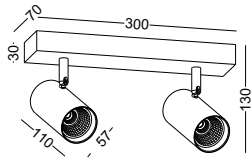

code **LSP164-BK**

casing aluminum / black painting

lampping COB 2x5W / Ra>90 / 860LM

Beam 15/24/38/60 degree /

2700K/3000K/4000K/6000K

installation IP20

TRIAC dimming driver customizable

Check photometric on page001

surface
customizable

anodized gold
brushed circular

concrete grey paint
similar to RAL7037