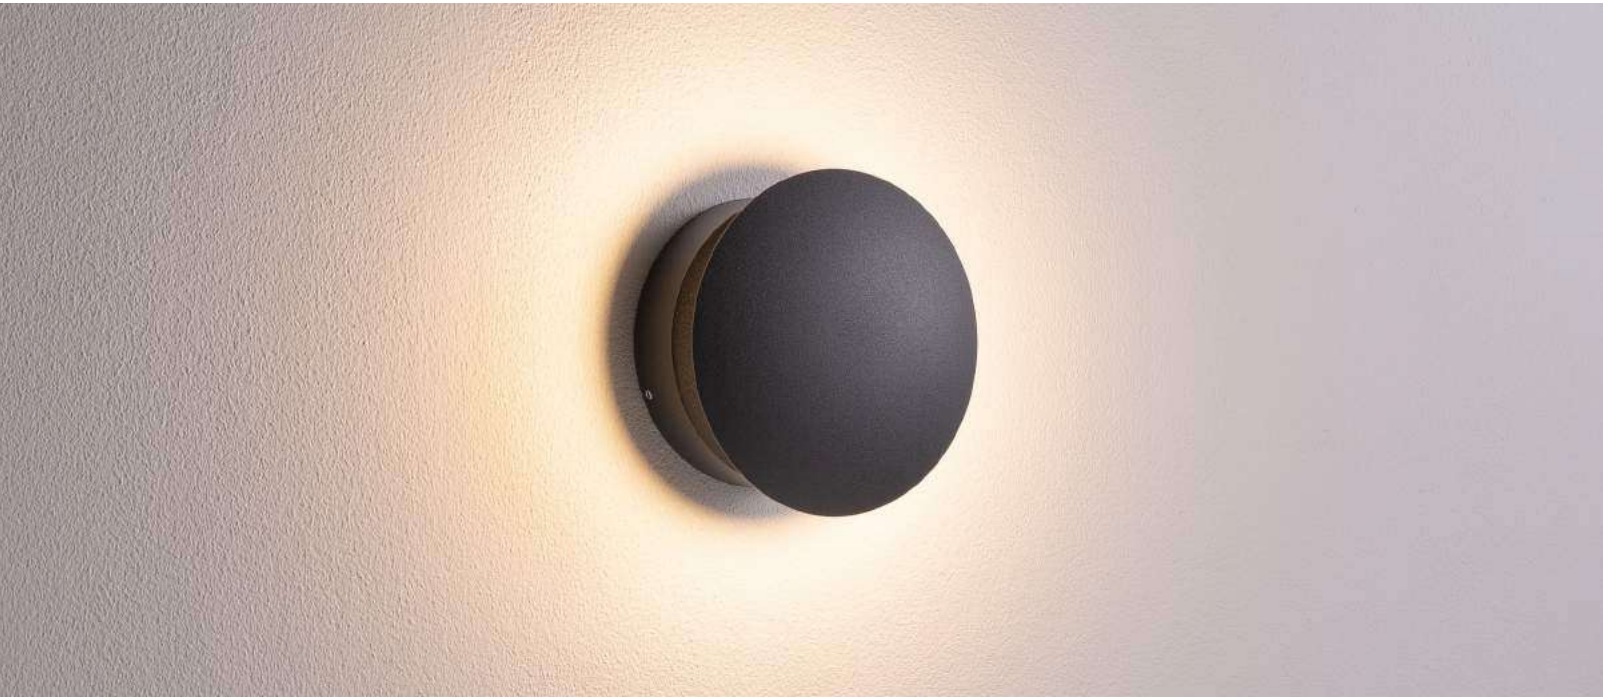

code **LWA302-BK**
casing aluminum / black painting
lamping LED 3W / Ra>80 / 300LM
Beam Acrylic diffuser
2700K/**3000K**/4000K/6000K
installation IP20

code **LWA303-BK**
casing aluminum / black painting
lamping LED 4W / Ra>80 / 400LM
Beam Acrylic diffuser
2700K/**3000K**/4000K/6000K
installation IP20

code **LWA304-BK**
casing aluminum / black painting
lamping LED 6W / Ra>80 / 600LM
Beam Acrylic diffuser
2700K/**3000K**/4000K/6000K
installation IP20