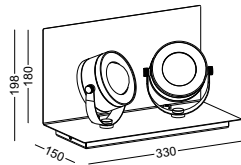

code **LSP234**
casing aluminum / black painting
lamping CREE XML 2x6W
/ Ra>80 / 800lm
Beam crystal glass lens /2000K
/color film
installation IP65