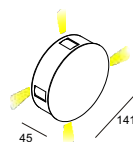

code **LWA158**

casing steel / white painting

lampping LED 4X1W / Ra>80 /280LM

Beam 8 degree /

2700K/**3000K**/4000K/6000K

installation IP20

surface customizable black paint equal to RAL9011

concrete grey paint similar to RAL7037