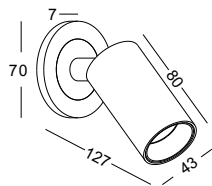

code **LWA374-BK**
casing aluminum / black painting
lamping COB 5W / Ra>90 / 430LM
Beam 23 degree
2700K/**3000K**/4000K/6000K
installation IP20
recessed cut-off dia35mm

code **LWA374-WT**
casing aluminum / white painting
lamping COB 5W / Ra>90 / 430LM
Beam 23 degree
2700K/**3000K**/4000K/6000K
installation IP20
recessed cut-off dia35mm

code **LWA374-SL**
casing aluminum / anodized silver
lamping COB 5W / Ra>90 / 430LM
Beam 23 degree
2700K/**3000K**/4000K/6000K
installation IP20
recessed cut-off dia35mm

code **LWA374-GD**
casing aluminum / anodized gold
lamping COB 5W / Ra>90 / 430LM
Beam 23 degree
2700K/**3000K**/4000K/6000K
installation IP20
recessed cut-off dia35mm