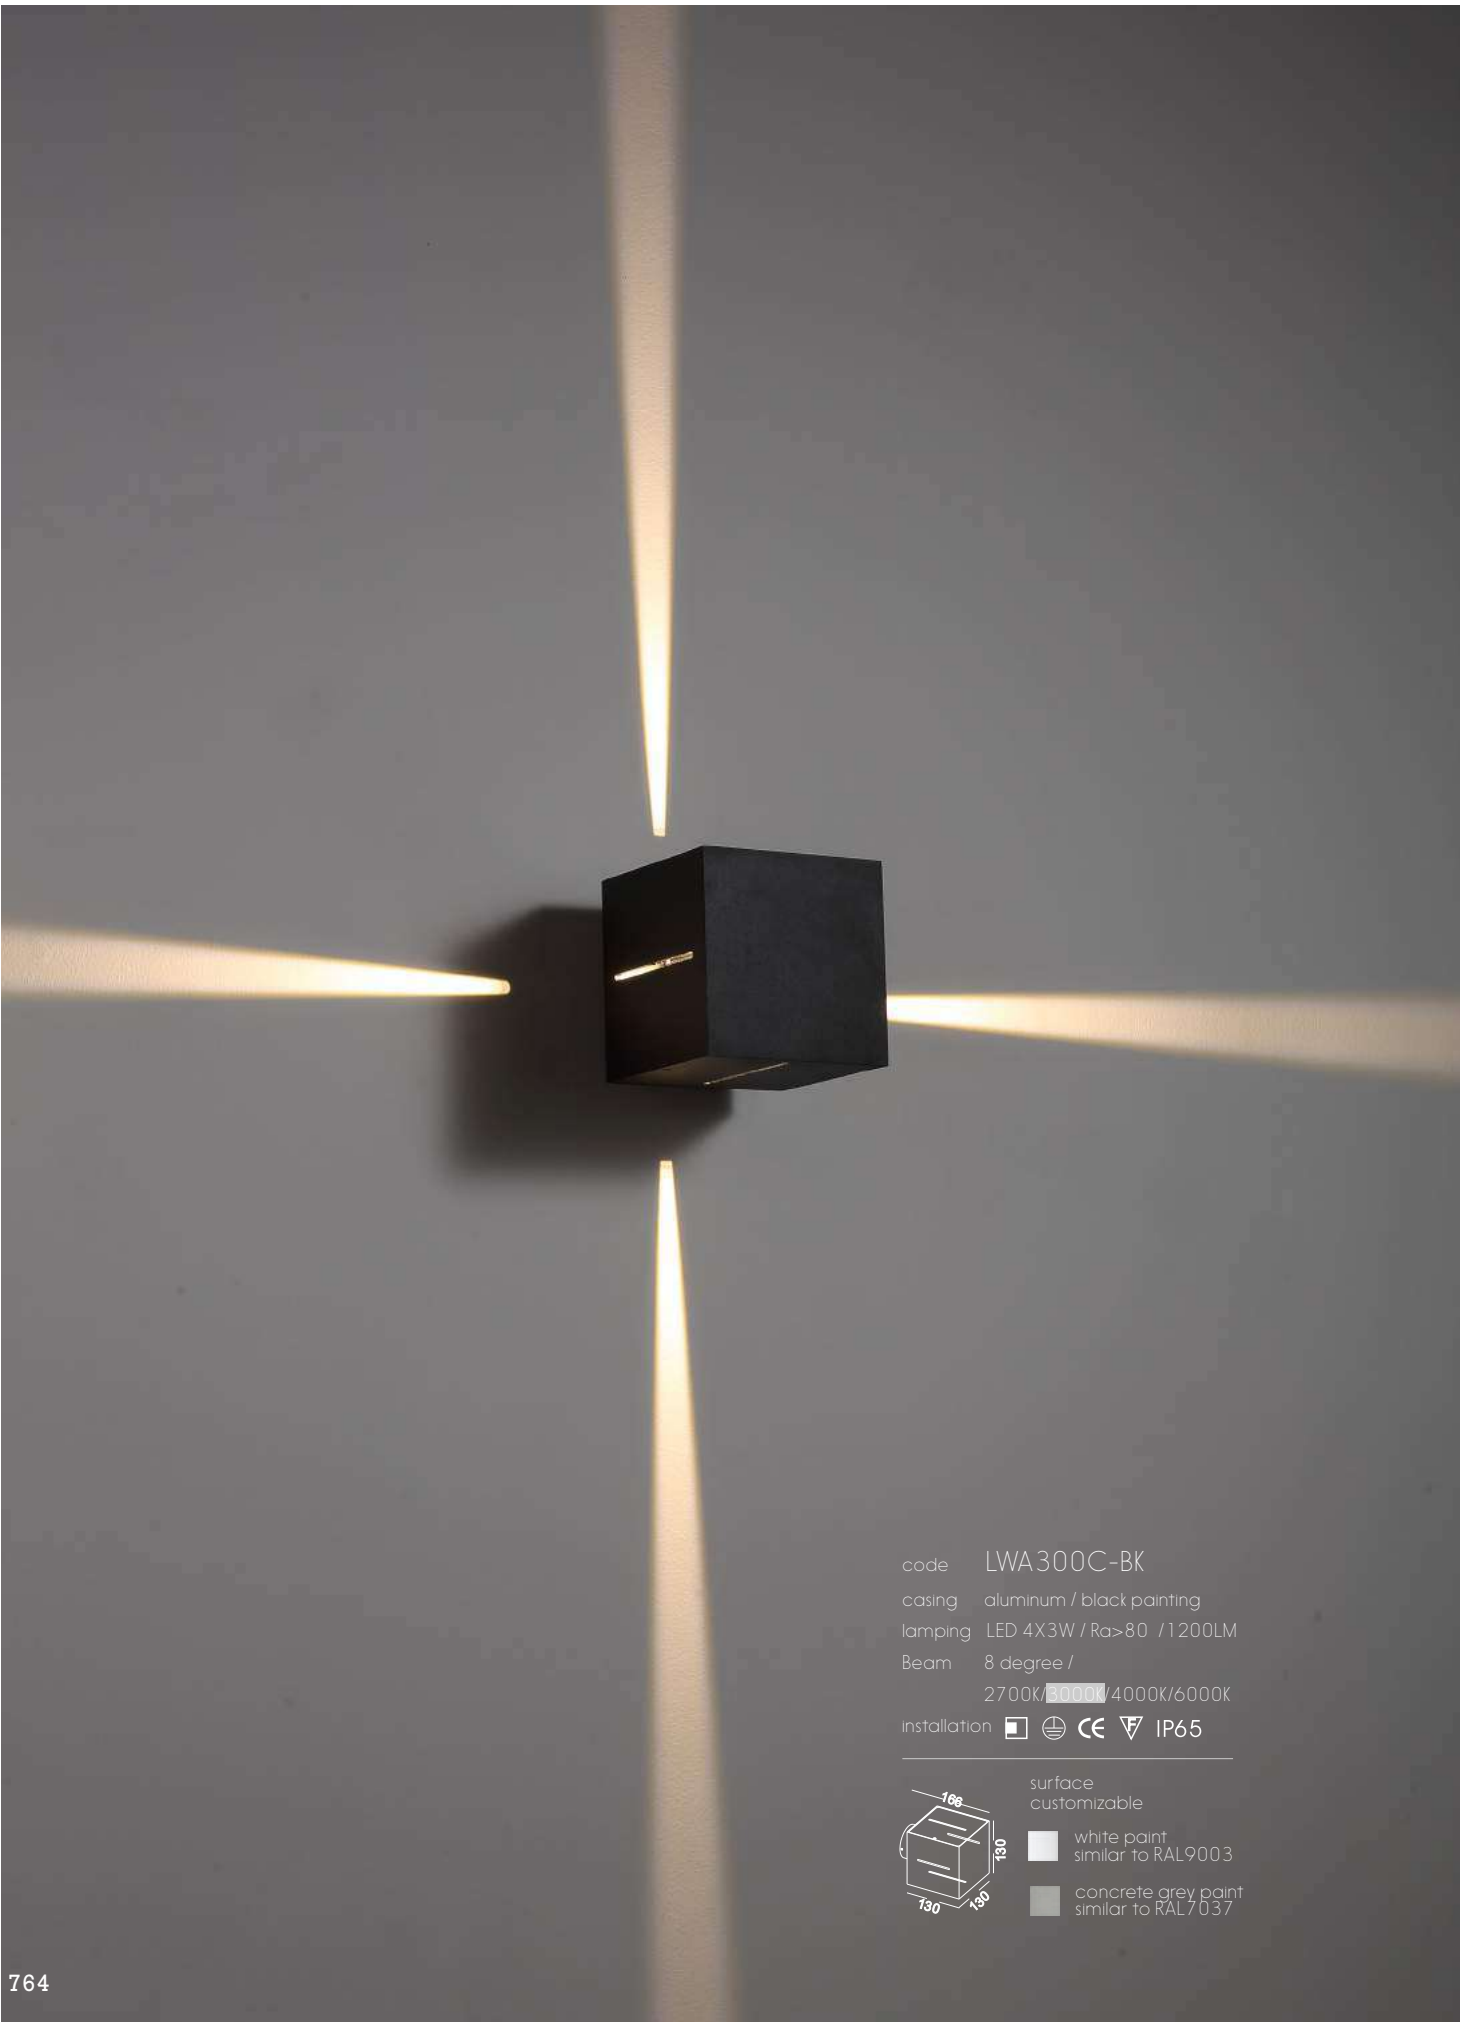

code LWA300C-BK
casing aluminum / black painting
lamping LED 4X3W / Ra>80 / 1200LM
Beam 8 degree /
2700K/3000K/4000K/6000K
installation IP65

surface customizable

- white paint similar to RAL9003
- concrete grey paint similar to RAL7037