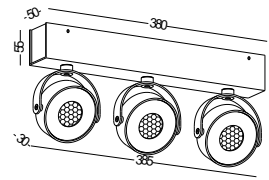

IP20

code **LBL267-WT**
casing aluminum / white painting
lamping COB 3x9W / Ra>90 / 2160lm
2700K/**3000K**/4000K/6000K
Beam 10/**20**/30 degree
with 3mm honeycomb