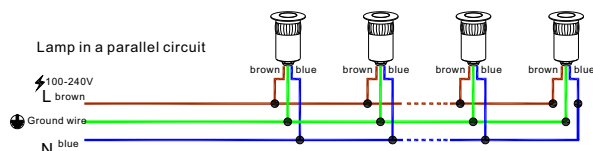

installation guide

100-240V input