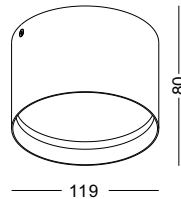

Minimalism Style
Surface Downlight Series
Full Spectrum Led Chips
Adopted CRI>97
Customizable To Zigbee/Mija
Wireless Smart System