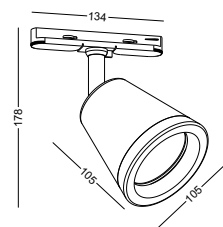

surface customizable

- chrome plated
- concrete grey paint similar to RAL7037