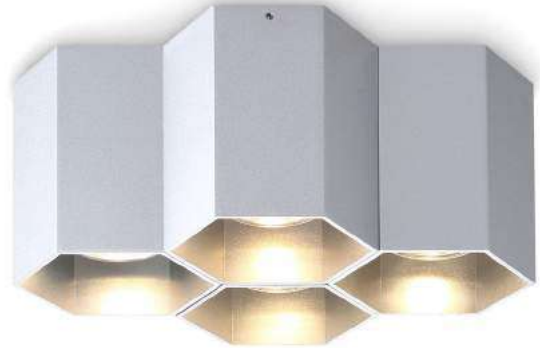

code [LBL254-BK](#) / [LBL254-WT](#) / [LBL254-GD](#) / [LBL254-SL](#)

casing aluminum / black painting / white painting / anodized gold / anodized silver / lamping 4X Gu10 socket Max 50w / surface mount

installation IP20 / bulb not included / Gu10 5W LED Bulb recommended