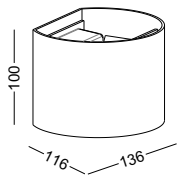

code **LWA288A-BK**
casing aluminum / black painting
lamping LED 2X3W / Ra>80 / 600LM
Beam adjustable when moving the shield sheet inside the lamp varies from 0 to 90 degree
2700K/**3000K**/4000K/6000K
installation IP65