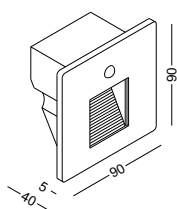

code **LSL707-WT**
casing Aluminium / white painting
lamping SMD 3W / Ra>80 / 170lm
Beam wide beam
2700K/3000K/4000K/6000K
installation IP20

---

installation with standard 86mm switch box which is supplied with the lamp

---

equipped with infrared and light sensor