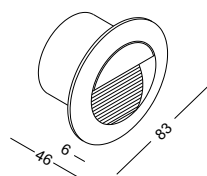

code **ODL701**
casing aluminum / black painting
lamping SMD 3W / Ra>80 / 300lm
Beam 2700K/3000K/4000K/6000K
installation IP65

cut-off dia70x45mm
for the installation box