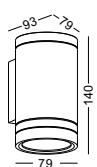

code **LWA279**
casing aluminum / black painting
lamping LED 3W / Ra>80 / 120LM
Beam down 8 degree /
2700K/3000K/4000K/6000K
installation IP65

surface customizable
white paint similar to RAL9003
concrete grey paint similar to RAL7037

code **LWA280**
casing aluminum / black painting
lamping LED 2X3W / Ra>80 / 240LM
Beam up and down 8 degree /
2700K/3000K/4000K/6000K
installation IP65