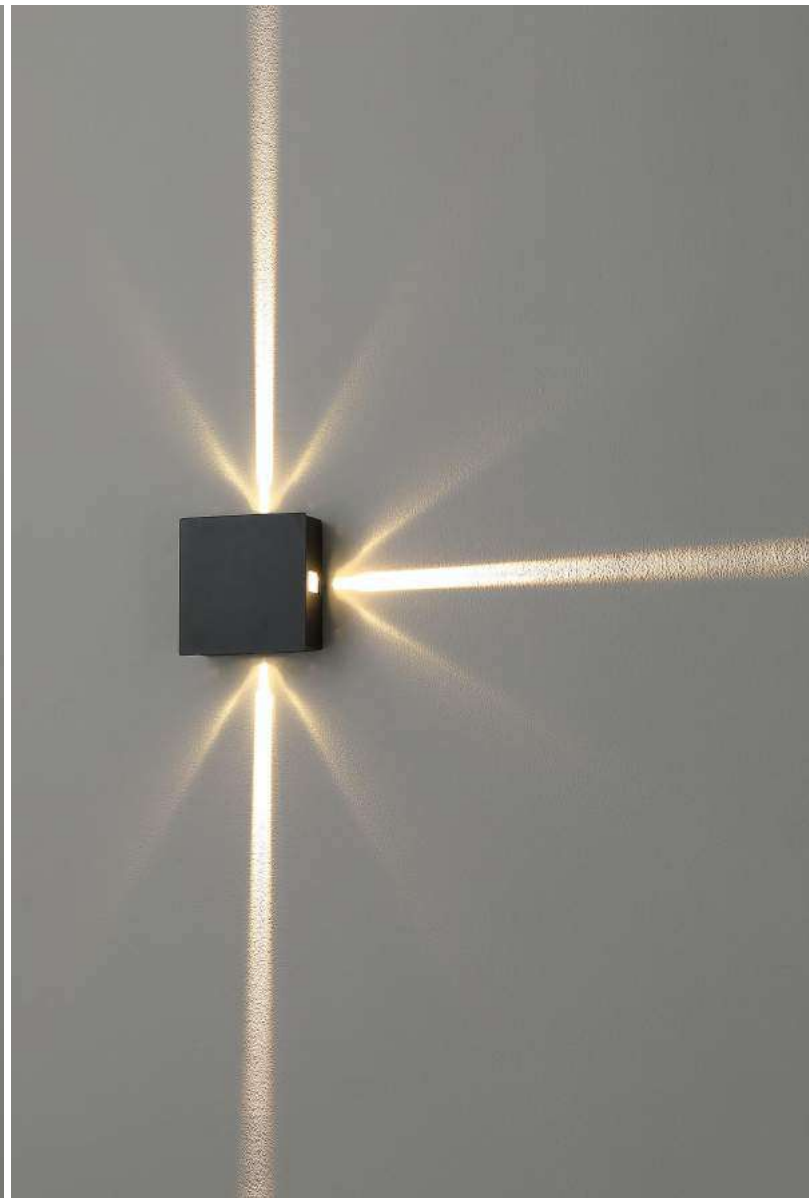

code **LWA557**
casing stainless steel / black painting
lamping LED 2x3W / Ra>80 / 240LM
Beam 8 degree
2700K/**3000K**/4000K/6000K
installation IP65

code **LWA558**
casing stainless steel / black painting
lamping LED 3x3W / Ra>80 / 360LM
Beam 8 degree
2700K/**3000K**/4000K/6000K
installation IP65