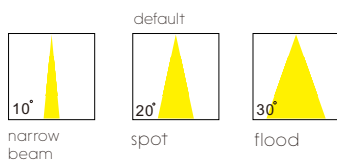

code **LSP227-BK**
casing aluminum
finishing black painting
lamping COB 9W
Lumens 720LM
CRI Ra>90
Beam 10/20/30 degree
    with 3mm honeycomb
lamp color 2700K/3000K/4000K/6000K
Input AC220-240V
installation 3-line track

▲ Net Weight 0.82 kg

lens available