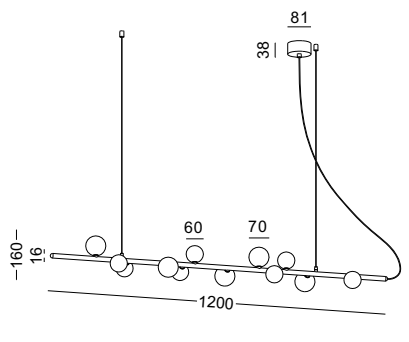

LED PENDANT MEASUREMENTS

LPL376