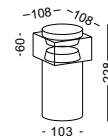

code [LFL069](#)

[LFL070](#)

[LFL071](#)

casing aluminum

finishing black painting

lampping COB 9W

lumens 800LM

CRI Ra>90

Beam acrylic diffuser

2700K/**3000K**/4000K/5000K

installation check manul before
installation

IP65

surface customizable white paint
similar to RAL9003

concrete grey paint
similar to RAL7037

[LFL069](#)