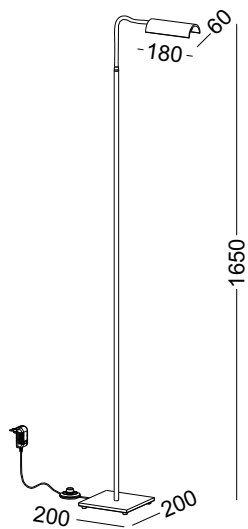

code **LFL052-BK**
casing aluminum / black painting
lamping LED 6W
/ Ra>80 / 600lm
Beam 2700K/**3000K**/4000K/6000K
shade adjustable
installation ☐ ☐ **CE** ☐ IP20

code **LFL052-WT**
casing aluminum / white painting
lamping LED 6W
/ Ra>80 / 600lm
Beam 2700K/**3000K**/4000K/6000K
shade adjustable
installation ☐ ☐ **CE** ☐ IP20