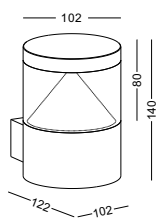

code **LWA442**
casing aluminum / black painting
lamping COB 9W
/ Ra>90 / 8600lm
Beam acrylic diffuser
2700K/**3000K**/4000K/6000K
installation IP65