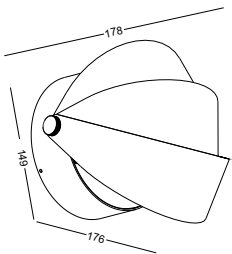

code **LWA451-BK**
casing aluminum / black painting
lamping COB 6W / up and down light
/ Ra>90 / 500lm
Beam shade adjustable
2700K/**3000K**/4000K/6000K
installation IP65