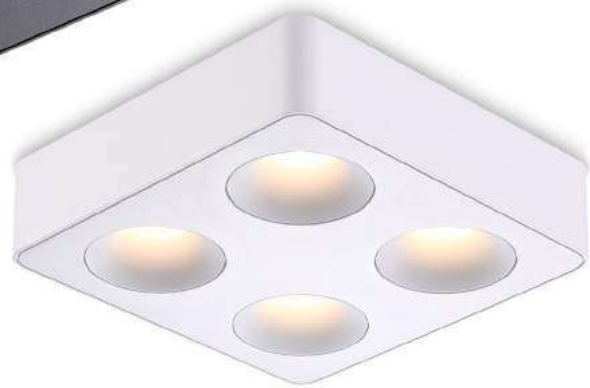

Super Slim
Surface Downlight Series
Full Spectrum Led Chips
Adopted CRI>97
TRIAC dimming Driver
White/black color

code **LBL724-BK**
casing aluminum / black painting
lamping COB 4X8W
Ra>97 /2560LM
Beam 38 degree
2700K/3000K/4000K/6000K
installation IP20

code **LBL724-WT**
casing aluminum / white painting
lamping COB 4X8W
Ra>97 /2560LM
Beam 38 degree
2700K/3000K/4000K/6000K
installation IP20