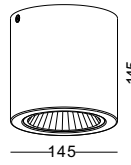

surface customizable

■ concrete grey paint similar to RAL7037

Equal to 6 inch

code **LBL276-BK / LBL276-WT**

casing aluminum / black / white painting

lampping CREE COB 1816 / 20W

CRI Ra>90

Lumens 1950 lm (lamp output/3000K)

Beam 50 degree / check photometrics

lamp color 2700K / **3000K** / 5000K

installation IP20

test condition: ta 25 degree / 3000K