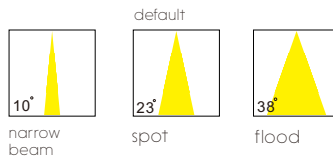

surface customizable

- anodized silver sandblasted
- black paint equal to RAL9011
- chrome plated
- concrete grey paint similar to RAL7037

code LSP178-WT
LSP178-GD
LSP178-SL

casing aluminum
finishing white paint
anodized gold
anodized silver
lampping CREE COB 1507 / 9 Watt
Lumens 800LM
CRI Ra>90
Beam 10 / 23 / 38
lamp color 2700K/3000K/4000K/6000K
Input AC220-240V
installation single circuit/2 line track

Net Weight 0.7kg

lens available