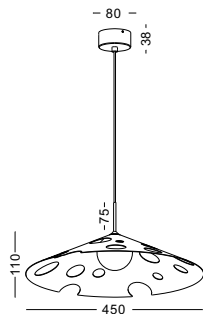

LED PENDANT MEASUREMENTS

LPL415