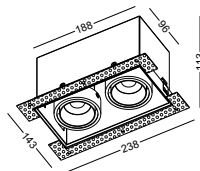

LDC461

aluminum / white painting / black plated shield
COB 2x12W / Ra>90 / 1800lm / 24 degree / 3000K

Cut-out 205x110mm