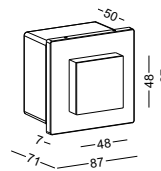

code **ODL055-WT**
casing aluminum / white painting
lamping SMD 3W / Acrylic diffuser
/ Ra>80 / 300lm
Beam 2700K/**3000K**/4000K/6000K
installation IP65
installed with a standard 86mm switch box
for indoor and outdoor