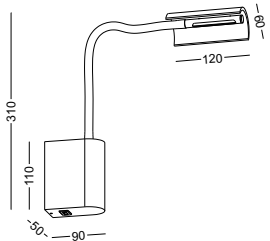

code **LWA428-BK**
casing aluminum / black painting
lamping LED 3W
/ Ra>80 /300LM
Beam indirect light
2700K/**3000K**/4000K/6000K
installation IP20
supplied with a 5V/1A USB charger
and press bottom switch