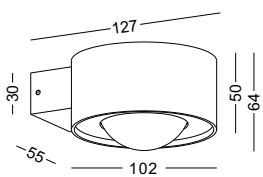

code **LWA443-WT**
casing aluminum / white painting
lamping CREE XML 6W
/ Ra>80 / 400lm
Beam crystal glass lens / 2000K
/ yellow film
installation IP20