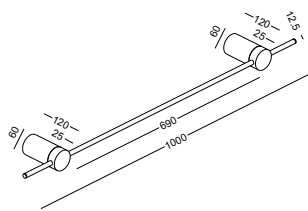

code **LWA468**
casing aluminum / anodized gold+black
lamping LED 8W / Ra>80 / 800lm
Beam acrylic diffuser
2700K/**3000K**/4000K/6000K
installation ☐ ☐ ☐ ☐ ☐ IP20