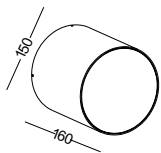

code **LWA408-BK**
casing aluminum / black painting
lamping LED 3W / Ra>90 / 300LM
Beam 60 degree
2700K/**3000K**/4000K/6000K
installation IP65