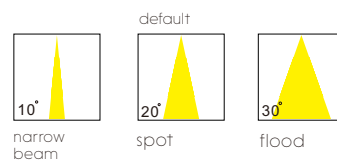

code **LSP198-BK**
casing aluminum+steel
finishing black paint
lamping COB 12W
Lumens 900LM
CRI Ra>90
Beam 20 degree
lamp color 2700K/3000K/4000K/6000K
Input AC220-240V
installation single circuit/2 line track

▲ Net Weight 0.55kg

lens available