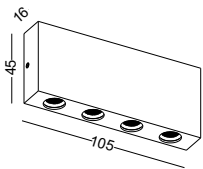

code **LWA328-SL**
casing aluminum / anodized silver
lamping LED 2W / Ra>80 / 140LM
Beam 30 degree / 2700K/3000K / 4000K/6000K
lamp input DC 12V/Parallel connection
max 150pcs
installation surface mount
■ ■ ◆ CE ▽ IP20