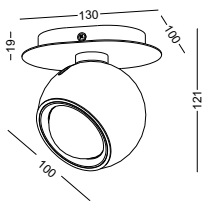

code **LBL286-WT**

casing steel / white painting

lamping COB 5W / Ra>90 / 430lm

Beam Crystal lens /

2700K/3000K/4000K/6000K

installation IP20

the ball adjustable 90 degree vertical
and 350 degree horizontal