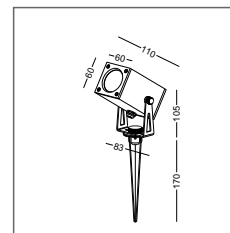

OUTDOOR SPOT LIGHT WITH SPIKE

code **LSP188-IN220**

casing aluminum

finishing black painting

lamping COB 6W

Lumens 500LM

CRI Ra>90

Beam 15/24/38/60 degree

led color 2700K/3000K/4000K/6000K

Input AC100-240V

built-in power-supply

installation IP65

code **LSP188-IN12**

Input DC12/24V

built-in power-supply

installation in parallel

code **LSP189-IN220**

casing aluminum

finishing black painting

lamping COB 12W

Lumens 900LM

CRI Ra>90

Beam 15/24/38/60 degree

led color 2700K/3000K/4000K/6000K

Input AC100-240V

built-in power-supply

installation IP65

code **LSP189-IN12**

Input DC12/24V

built-in power-supply

installation in parallel

surface customizable

concrete grey paint similar to RAL7037