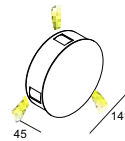

code **LWA157**
casing steel / white painting
lamping LED 3X1W / Ra>80 /210LM
Beam 8 degree /
2700K/~~3000K~~/4000K/6000K
installation ☒ IP20

surface customizable black paint equal to RAL9011
concrete grey paint similar to RAL7037