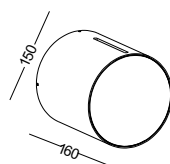

code **LWA406-WT**
casing aluminum / white painting
lamping LED 2x3W / Ra>80 / 600LM
Beam 8 degree
2700K/~~3000K~~/4000K/6000K
installation IP65