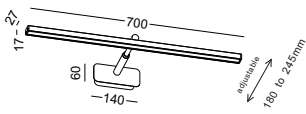

code **LWA517-BK**

casing aluminum / black painting

lamping LED 10W / Ra>80 / 1000lm

Beam acrylic diffuser

2700K/3000K/4000K/6000K

installation IP20

height adjustable from 185mm to 250mm