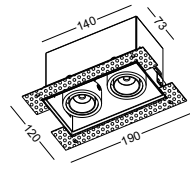

LDC458

aluminum / white painting / black plated shield
COB 2x5W / Ra>90 / 860lm / 24 degree / 3000K

Cut-out 155x85mm