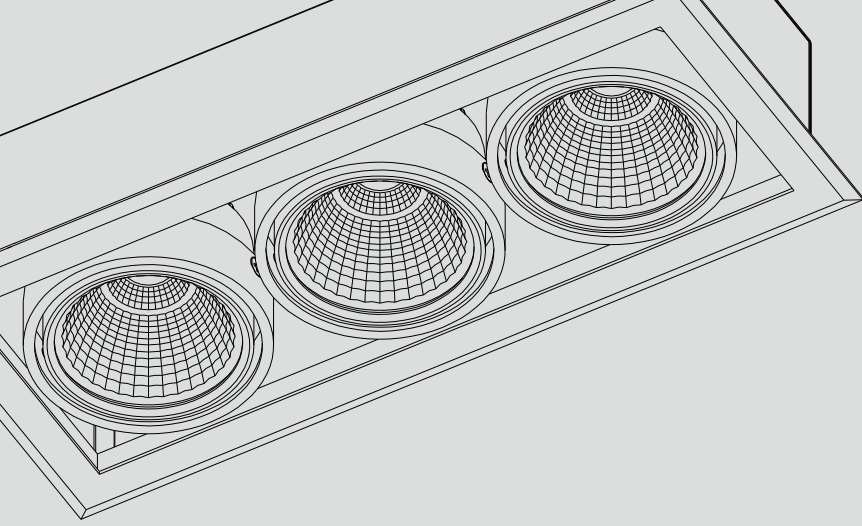

LED GRILLE LIGHTS