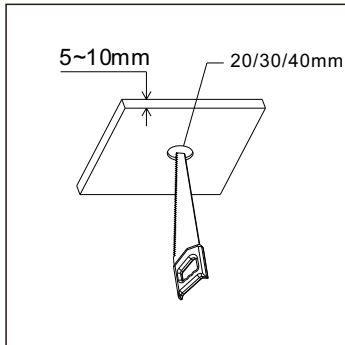

LED MINI SPOT LIGHT

GUIDE FOR INSTALLATION IN SERIES LDC880/LDC880A/LDC005A/LDC001A

Drill holes on the ceiling
20mm for LDC880/LDC880A
30mm for LDC005A
40mm for LDC001A