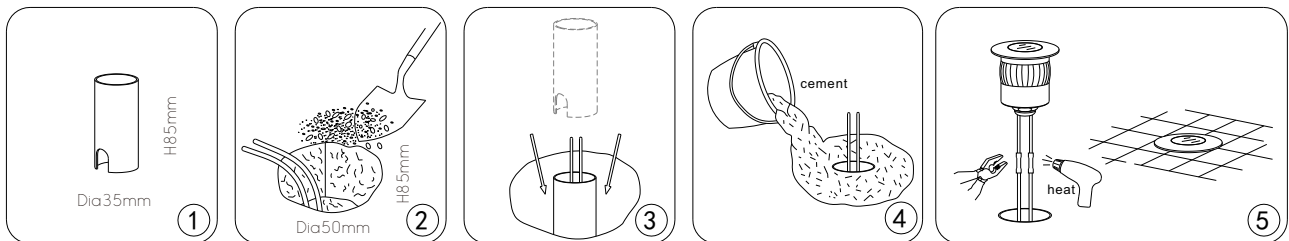

Constant current power supply			
Power supply	Out put current	Out put voltage	Load
1-3x1W	300mA	DC3-11V	1-3pcs
4-7x1W	300mA	DC12-25V	4-7pcs
7-12x1W	300mA	DC20-43V	7-12pcs
12-20x1W	300mA	DC36-72V	12-20pcs
18-28x1W	300mA	DC50-100V	18-28pcs