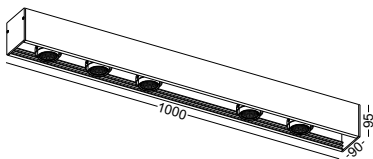

There is big difference between this series and other surface mounted spot lights, that is the lighting head could be moved freely along the aluminium extrusion. The light could be turned and moved, it helps to light objects in unfixed position. It shows like a surface mounted downlight but it functions like a track and several track lights.

surface customizable

- black paint equal to RAL9011
- white paint similar to RAL9003
- concrete grey paint similar to RAL7037
- anodized gold brushed linear

code **LBL108-5-SL**

lamp length can be customized to any size below 2400mm.
Number of spots can be customized to any qty. if space permits

casing aluminum / anodized silver / lamping COB 5X5W / Ra>90 / 2150LM / 15/24/38/60 degree / 2700K/3000K/4000K/6000K

installation IP20 easy installation, no screw seen on both sides