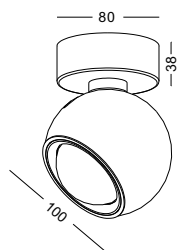

code **LBL285-WT**
casing steel / white painting
lamping COB 5W / Ra>90 / 430lm
Beam Crystal lens /
2700K/3000K/4000K/6000K
installation IP20

the ball adjustable 90 degree vertical
and 350 degree horizontal