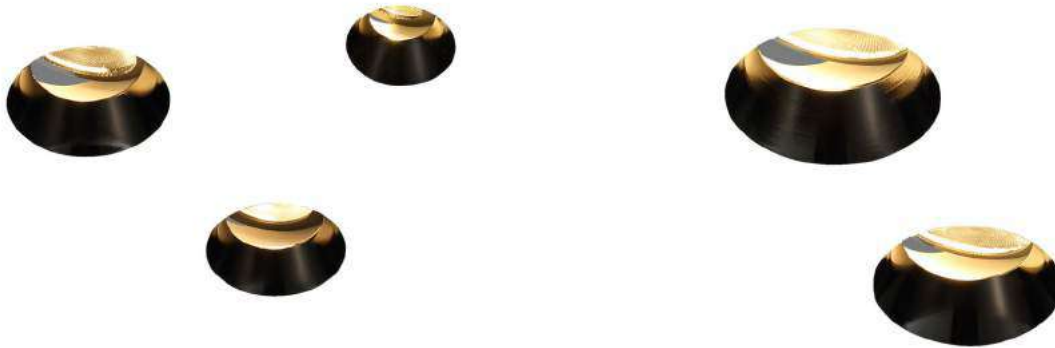

RIMLESS ROTATABLE

IP20

Lens angle available/ xpe lamp

default

Lens angle available/COB lamp

CCT available / for xpe lamp

CCT available / for COB lamp

LDC443

aluminum / white painting / black plated shield
xpe 3W / Ra>80 / 120lm / 10 degree / 3000K

Cut-out dia 50mm

LDC444

aluminum / white painting / black plated shield
COB 5W / Ra>90 / 430lm / 24 degree / 3000K

Cut-out dia 60mm

LDC445

aluminum / white painting / black plated shield
COB 7W / Ra>90 / 560lm / 24 degree / 3000K

Cut-out dia 65mm

LDC446

aluminum / white painting / black plated shield
COB 9W / Ra>90 / 800lm / 24 degree / 3000K

Cut-out dia 70mm

LDC447

aluminum / white painting / black plated shield
COB 12W / Ra>90 / 900lm / 24 degree / 3000K

Cut-out dia 75mm