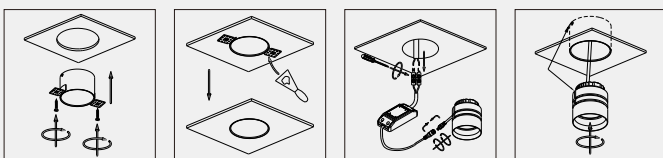

code LDC341
casing aluminum / white painting
lamping cob 12W / Ra>90 / 900LM
Beam 15 / 24 / 38 / 60 degree
2700K/3000K/4000K/6000K
installation cut-out dia 116mm

IP20

Installation Guide