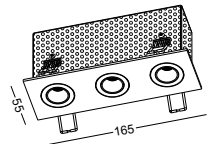

LDC450

aluminum / white painting / black plated shield
xpe 3x3W / Ra>80 / 360lm / 10 degree / 3000K

Cut-out 155x45mm