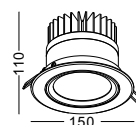

code **LDC337**
casing aluminum / black painting
lamping COB 12W / Ra>90 /900LM
Beam 15/24/88/60 degree
2700K/3000K/4000K/6000K
installation IP65

cut-out dia 125mm

surface customizable

white paint similar to RAL9003

concrete grey paint similar to RAL7037

code **LDC336**
casing aluminum / black painting
lamping COB 9W / Ra>90 /800LM
Beam 15/24/88/60 degree
2700K/3000K/4000K/6000K
installation IP65

cut-out dia 100mm