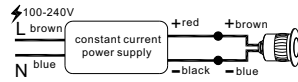

ODL020 / ODL024 / ODL001 installation

ODL020 / ODL024 / ODL001 Single lamp installation