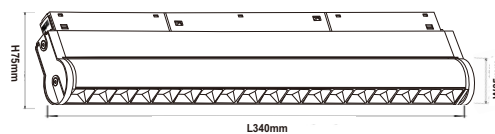

code **LSP716**
casing aluminum / black painting
lamping Osram SMD 18W / Ra>90 / 1620LM
Beam **24** / 36 degree /
3000K / 4000K / 6000K
Lamp size : L230*W35*H75mm

track locks on both sides

Tuya 2.4G,
Mijia,
Tmall,
Zigbee,
Bluetooth,
0-10V,
Dali

adopted to many intelligent system customizable

surface default
white paint similar to RAL9003
black paint equal to RAL9011

Two surface color black and white

Beam 180 degree rotatable