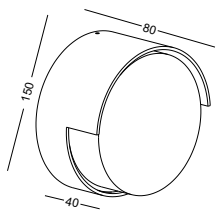

code **LWA383-BK**
casing aluminum / black painting
lamping LED 6W / Ra>80 / 600LM
Beam acrylic diffuser
2700K/3000K/4000K/6000K
installation IP65

surface customizable

concrete grey paint similar to RAL7037