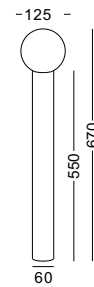

code **LFL038**

LFL039

LFL040

casing aluminum

finishing black painting

lampping COB 6W

lumens 500LM

CRI Ra>90

Beam acrylic diffuser

2700K/**3000K**/4000K/6000K

installation IP65

check manul before
installation

surface customizable white paint
similar to RAL9003
 concrete grey paint
similar to RAL7037