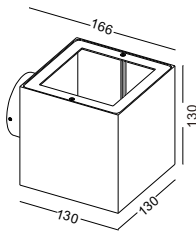

code **LWA300D-BK**

surface customizable white paint similar to RAL9003 concrete grey paint similar to RAL7037

casing aluminum / black painting / lamping COB 2X3W / Ra>90 / 500LM / up 80 degree+down 80 degree / 2700K/**3000K**/4000K/6000K

installation IP65 up and down cover sheet can be laser cut to other drawings or shape to get different light shape

code **LWA300E-BK**

surface customizable white paint similar to RAL9003 concrete grey paint similar to RAL7037

casing aluminum / black painting / lamping COB 2X3W / Ra>90 / 500LM / up 90 degree+down 90 degree / 2700K/**3000K**/4000K/6000K

installation IP65 up and down cover sheet can be laser cut to other drawings or shape to get different light shape

code **LWA300F-BK**

surface customizable white paint similar to RAL9003 concrete grey paint similar to RAL7037

casing aluminum / black painting / lamping COB 2X3W / Ra>90 / 500LM / up 60 degree+down 60 degree / 2700K/**3000K**/4000K/6000K

installation IP65 up and down cover sheet can be laser cut to other drawings or shape to get different light shape

code **LWA300H-BK**

surface customizable white paint similar to RAL9003 concrete grey paint similar to RAL7037

casing aluminum / black painting / lamping COB 2X3W / Ra>90 / 500LM / up 60 degree+down 8 degree / 2700K/**3000K**/4000K/6000K

installation IP65 up and down cover sheet can be laser cut to other drawings or shape to get different light shape