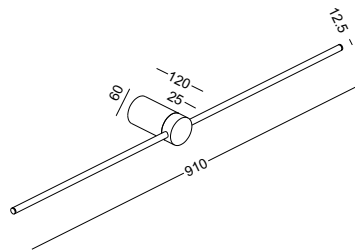

code **LWA467**
casing aluminum / anodized gold+black
lamping LED 10W / Ra>80 / 1000lm
Beam acrylic diffuser
2700K/~~3000K~~/4000K/6000K
installation IP20