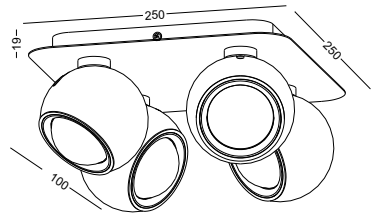

code **LBL289-WT**
casing steel / white painting
lamping COB 4x5W / Ra>90 / 1720lm
Beam Crystal lens /
2700K/3000K/4000K/6000K
installation IP20
the ball adjustable 90 degree vertical
and 350 degree horizontal