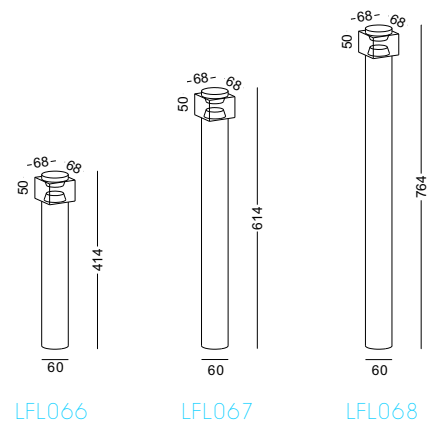

code **LFL066**

LFL067

LFL068

casing aluminum

finishing black painting

lamping COB 6W

lumens 500LM

CRI Ra>90

Beam acrylic diffuser

2700K/3000K/4000K/5000K

installation check manul before
installation

IP65

surface customizable white paint
similar to RAL9003

concrete grey paint
similar to RAL7037