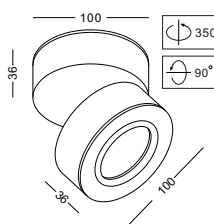

code **LSP706-BK**
casing aluminium / black painting
lamping COB 12W / Ra>90 / 900lm
Beam 24 degree /
2700K/**3000K**/4000K/6000K
installation IP20