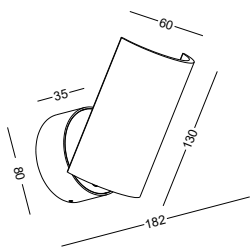

code **LAP427-WT**
casing aluminum / white painting
lamping LED 3W
/ Ra>80 / 300LM
Beam indirect light
2700K/**3000K**/4000K/6000K
installation IP20