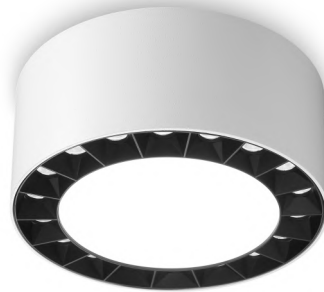

code **LBL717**

casing aluminum / white painting / lamping LED 10W / Ra>80 / 1000LM / spot beam 24 degree / bio-color

installation IP20

code **LBL718**

casing aluminum / white painting / lamping LED 12W / Ra>80 / 1200LM / spot beam 24 degree / bio-color centre flood 6000K
around spot 3000K

installation IP20

code **LBL719**

casing aluminum / white painting / lamping LED 18W / Ra>80 / 1800LM / spot beam 24 degree / bio-color centre flood 6000K
around spot 3000K

installation IP20

code **LBL720**

casing aluminum / white painting / lamping LED 20W / Ra>80 / 2000LM / spot beam 24 degree / bio-color centre flood 6000K
around spot 3000K

installation IP20