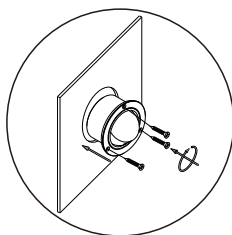

HOW IT WORKS

STEP1
 Cut hole
 pattern
 on the wall

STEP2
 Put the
 driver
 and
 connect
 the main

STEP3
 Connect
 the lamp
 to the
 driver

STEP6
 Turn on
 the main
 and press
 to light
 it on

STEP5
 Fix the
 cover
 to the
 installed
 lamp