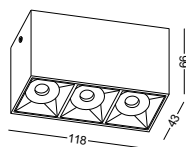

code **LBL712-WT**
casing aluminium / white painting
lamping SMD 9W / Ra>80 / 360lm
Beam 24 degree /
2700K/**3000K**/4000K/6000K
installation ☐ ☒ ☒ ☒ ☒ IP20