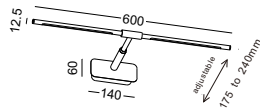

installation IP20

height adjustable from 175mm to 240mm

code **LWA506-GD**
 casing aluminum / anodized gold
 lamping LED 6W / Ra>80 / 600lm
 Beam acrylic diffuser
 2700K/3000K/4000K/6000K
 installation IP20
 height adjustable from 175mm to 240mm