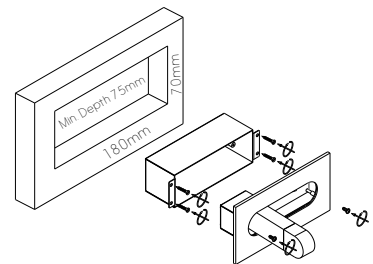

code **LWA323-WT**
casing aluminum
finishing white painting
lamping CREE XPE 1X3W
Lumens 120LM
CRI Ra>80
Beam 30 degree
lamp color 2700K/**3000K**/4000K/6000K
Input AC220-240V
installation Recessed wall mount
cut-off 180x70x75mm
check manul below

code **LWA323-BK**
casing aluminum
finishing black painting
lamping CREE XPE 1X3W
Lumens 120LM
CRI Ra>80
Beam 30 degree
lamp color 2700K/**3000K**/4000K/6000K
Input AC220-240V
installation Recessed wall mount
cut-off 180x70x75mm
check manul below

▲ Net Weight 1.07kg

▲ Net Weight 1.07kg