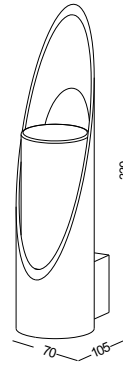

code **LWA311**
casing aluminum / black painting
lamping COB 5W / Ra>90 / 430LM
Beam acrylic diffuser
2700K/3000K/4000K/6000K
installation IP65

surface customizable

- white paint similar to RAL9003
- concrete grey paint similar to RAL7037