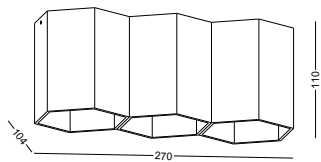

HEXAGON SERIES
Gu10 SOCKET
SURFACE
DOWNLIGHT

surface
customizable
■ concrete grey paint
similar to RAL7037

5W COB
GU10 LED
BULB
RECOMMENDED