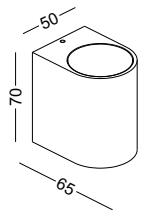

code **LWA452-BK**
casing aluminum / black painting
lamping COB 5W / 20 degree
/ Ra>90 / 430lm
Beam 2700K/**3000K**/4000K/6000K
installation IP65