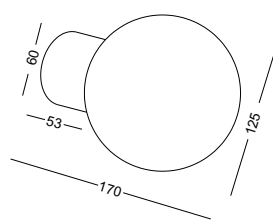

code **LBL272**
casing aluminum / black painting
lamping COB 5W / Ra>80 / 430LM
Beam acrylic diffuser
2700K/3000K/4000K/6000K
installation **CE** **IP65**

surface customizable
 concrete grey paint similar to RAL7037
 white paint similar to RAL9003