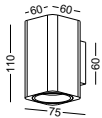

code **LWA264**
casing aluminum / white paint
lamping cob 5W / Ra>90 / 430LM
Beam 23 degree /
2700K/3000K/4000K/6000K
installation IP20

surface customizable black paint equal to RAL9011
concrete grey paint similar to RAL7037