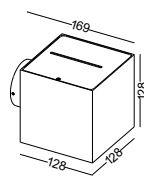

code **LWA300B-WT**
casing aluminum / white paint
lamping LED 6W / Ra>80 /600LM
Beam 8 degree /
2700K/**3000K**/4000K/6000K
installation IP65

surface customizable black paint equal to RAL9011
concrete grey paint similar to RAL7037