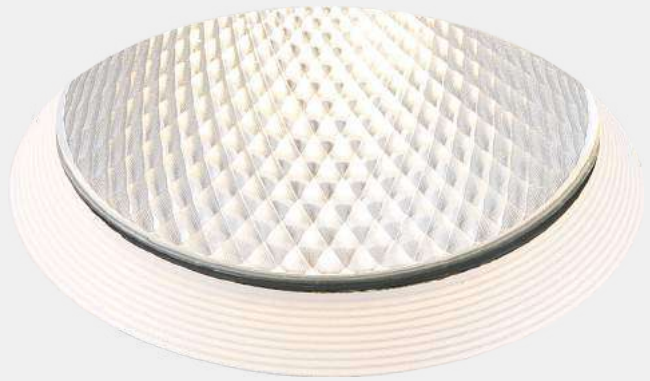

LED SPOT LIGHT HIGH POWER HIGH LUMENS