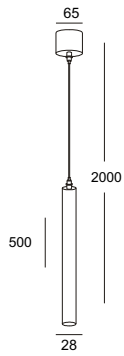

LED PENDANT MEASUREMENTS

HL012