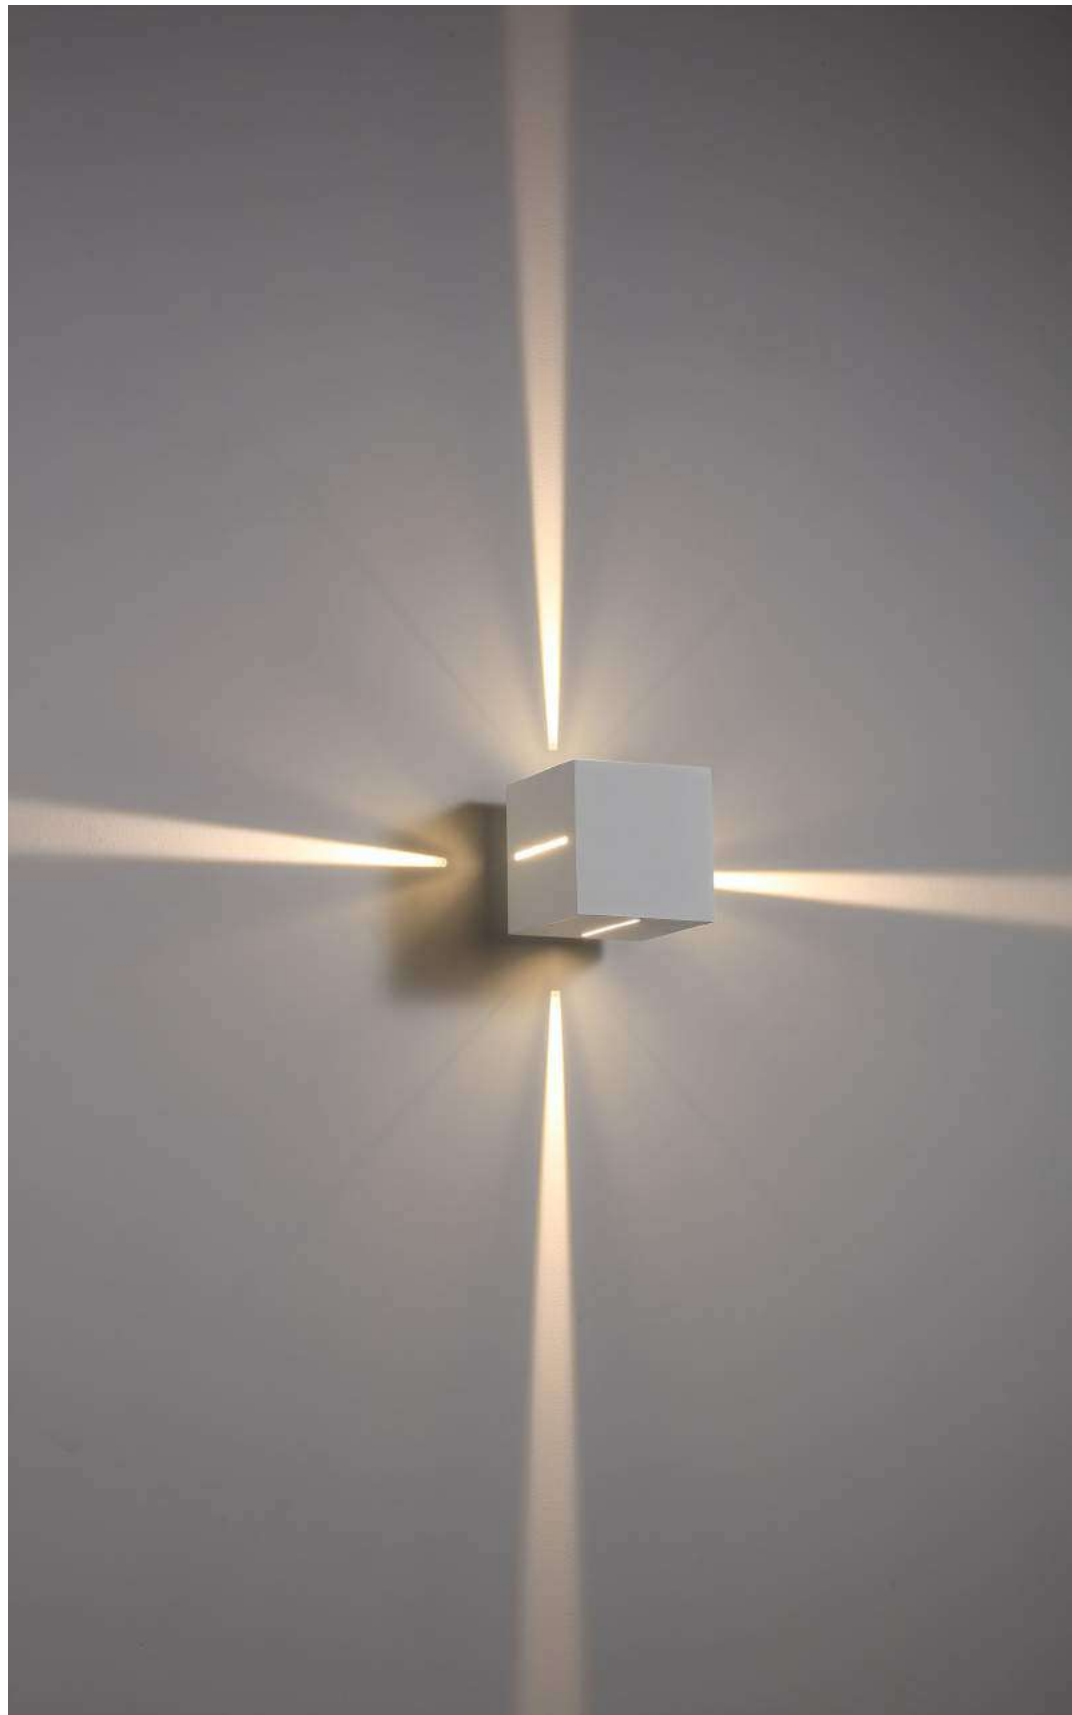

code **LWA300C-WT**

casing aluminum / white paint

lampping LED 12W / Ra>80 / 1200LM

Beam 8 degree /

2700K/3000K/4000K/6000K

installation IP65

surface customizable black paint equal to RAL9011

concrete grey paint similar to RAL7037