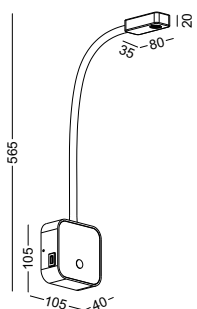

code **LWA424-BK**
casing aluminum / black painting
lamping led 3W
/ Ra>80 / 120LM
Beam 30 degree for the spot
2700K/**3000K**/4000K/6000K
installation IP20
Supplied with 2pcs 5V/1A USB charger
and touching switch on the base