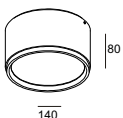

code **LBL106**

surface customizable ■ black paint equal to RAL9011 ■ concrete grey paint similar to RAL7037 ■ anodized gold sandblasted

casing aluminum / white painting / lamping SMD 20W / Ra>80 / 2000LM / wide flood / 2700K/~~3000K~~/4000K/6000K

installation ■ ⊕ CE ▽ IP20