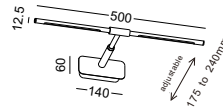

code **LWA505-GD**
casing aluminum / anodized gold
lamping LED 4W / Ra>80 / 400lm
Beam acrylic diffuser
2700K/3000K/4000K/6000K
installation IP20
height adjustable from 175mm to 240mm