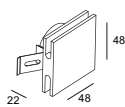

 dia 40mm recessed
for wooden wall

supply with aluminum installation box

code **LSL003**
 casing aluminum / anodized silver
 lamping LED 1W / Ra>80 / 70LM
 Beam no lense /
 2700K/3000K/4000K/6000K

installation   **CE**  **IP20**