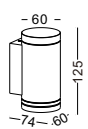

code **LWA215**
casing aluminum / black painting
lamping COB 6W / Ra>90 / 430LM
Beam 15/24/38/60 degree
2700K/3000K/4000K/6000K
installation IP65

surface customizable
white paint similar to RAL9003
concrete grey paint similar to RAL7037

code **LWA216**
casing aluminum / black painting
lamping COB 2x6W / Ra>90 / 860LM
Beam 15/24/38/60 degree
2700K/3000K/4000K/6000K
installation IP65