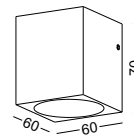

code **LWA182**
casing aluminum / anodized silver
lamping LED 1W / Ra>80 / 70LM
Beam no lense /
2700K/~~3000K~~/4000K/6000K
installation IP20

surface customizable black paint equal to RAL9011
white paint similar to RAL9003
concrete grey paint similar to RAL7037