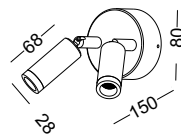

code **LWA206**
casing aluminum / anodized black
lamping LED 2x3W / Ra>80 / 240LM
Beam 30 degree /
2700K/3000K/4000K/6000K
installation ☒ ☒ ☒ ☒ ☒ ☒ IP20

surface customizable ☐ white paint similar to RAL9003
☒ concrete grey paint similar to RAL7037