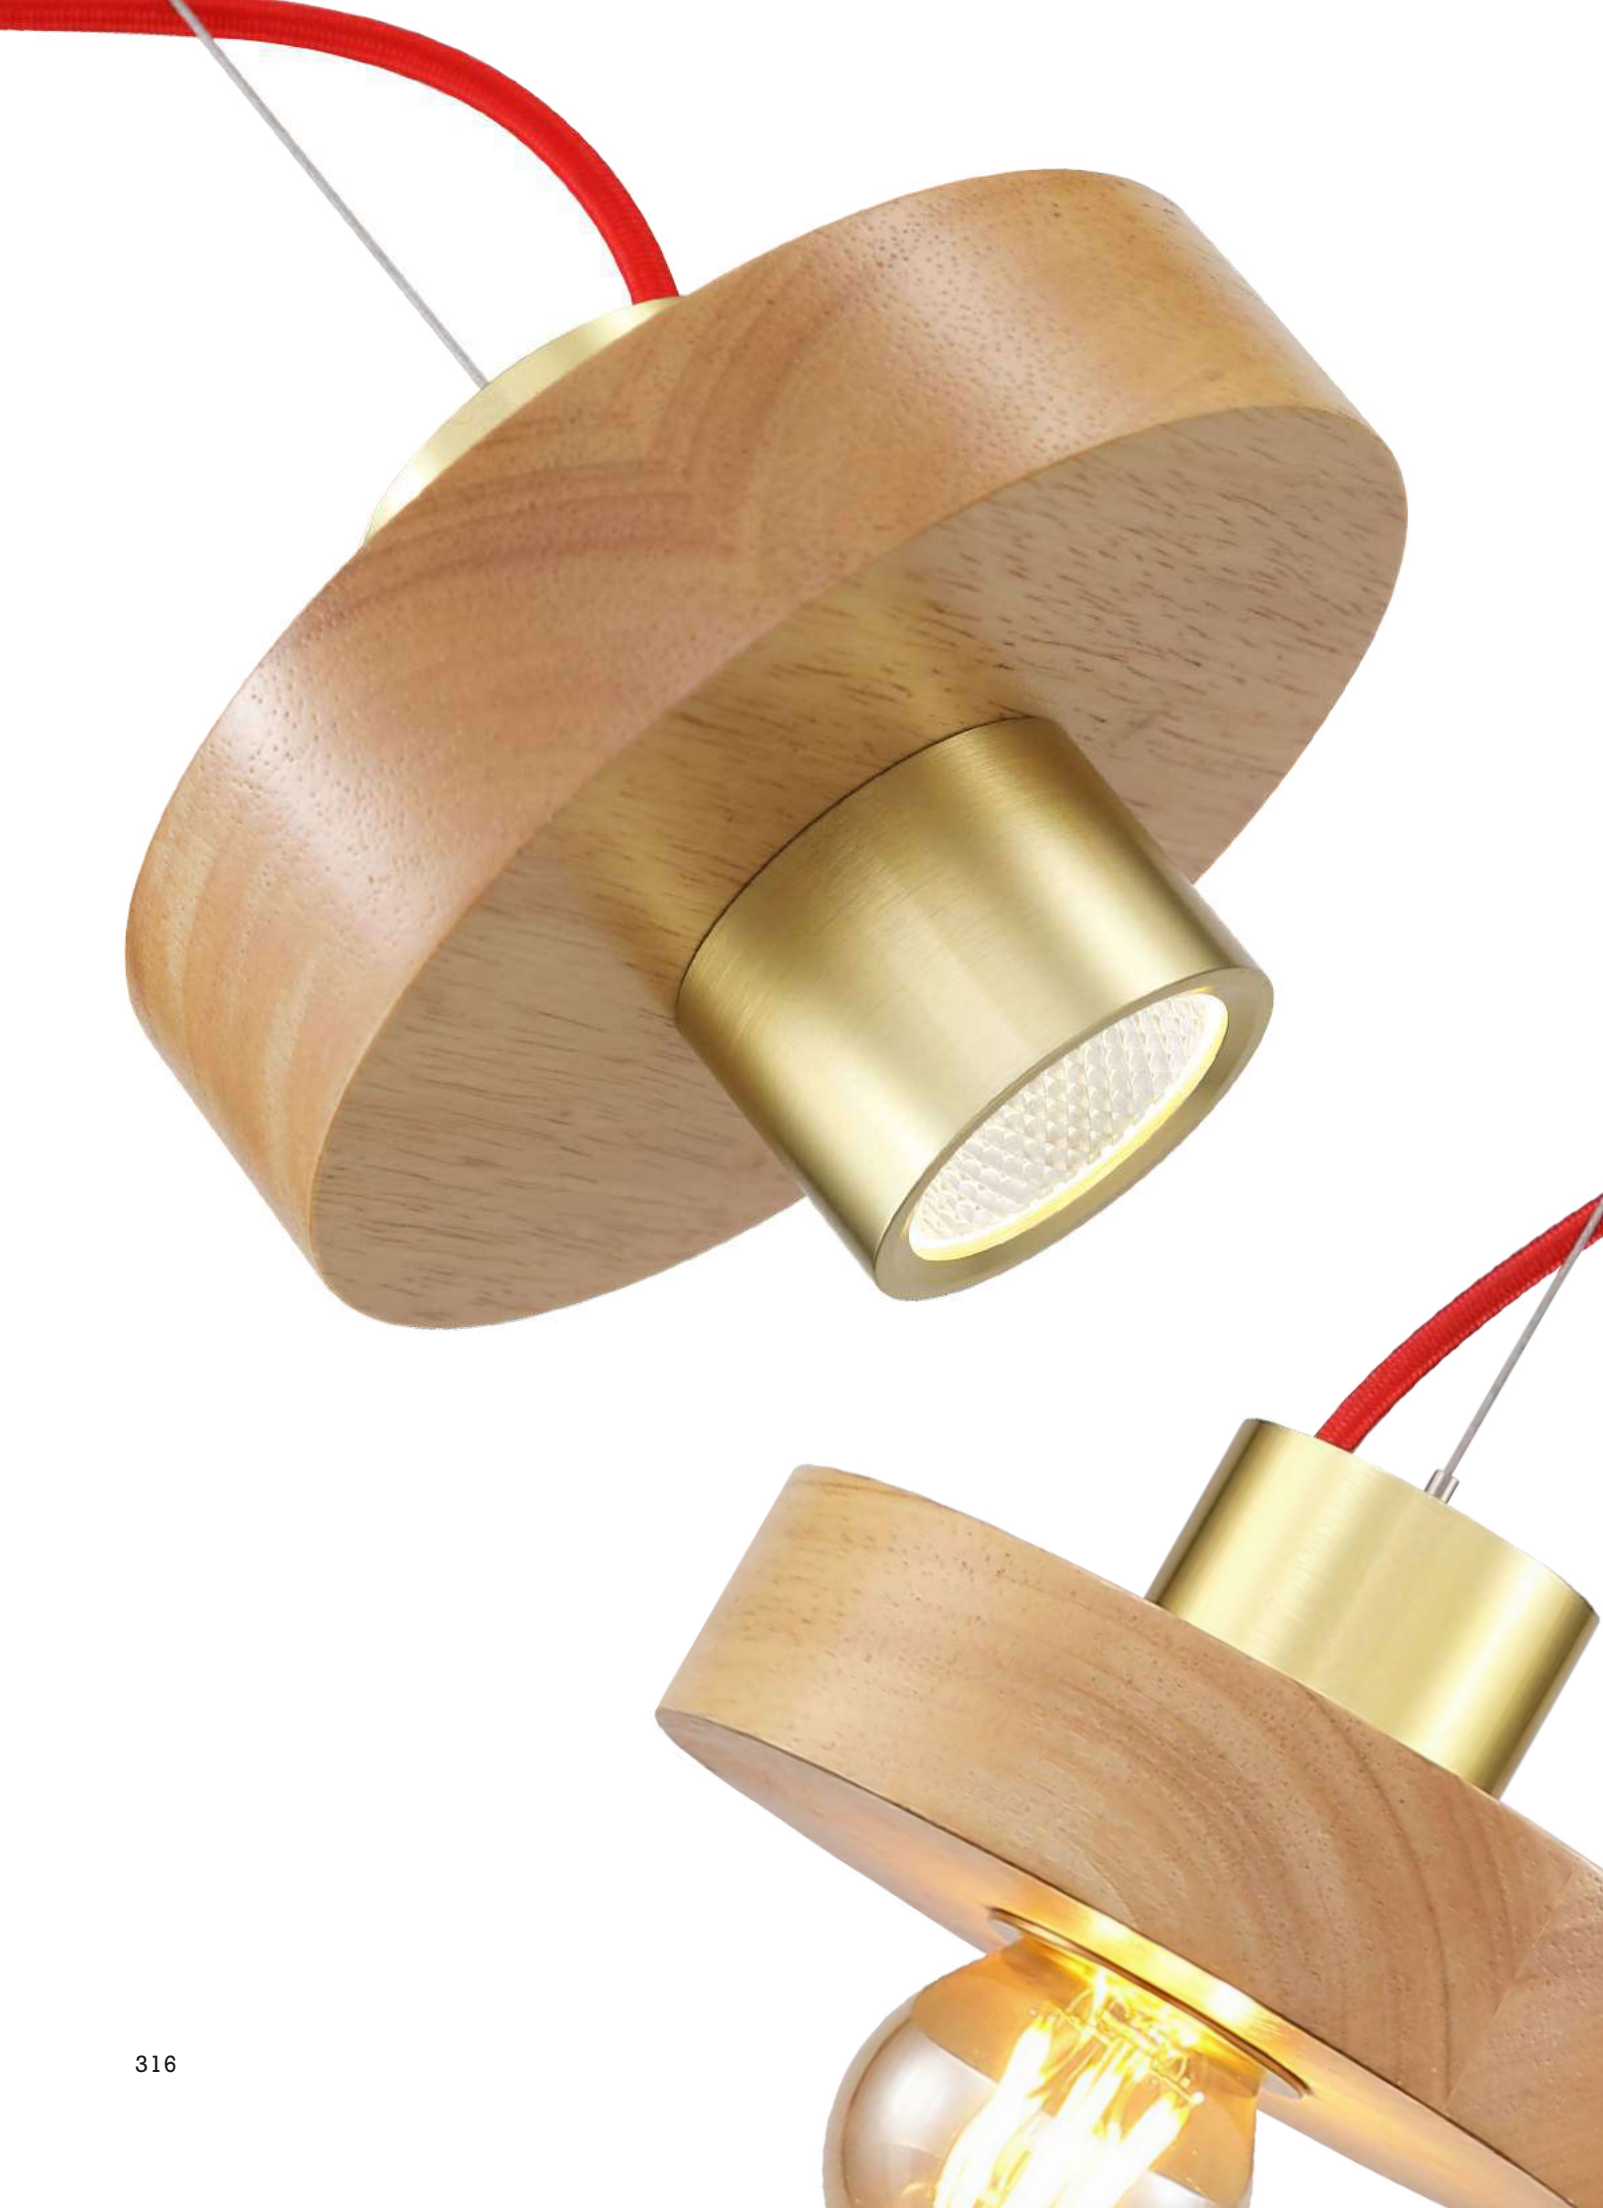

installation IP20 lamp shade dia 68mm x 75mm 2meter cable / cable length customizable

FEEL THE
NATURE
AT HOME

LPL348

LPL350

LPL349

code **LPL348**

casing aluminum+beech / anodized gold / lamping COB 5W / Ra>90 / 430LM / Beam 15 / 24 / 38 / 60 degree / 2700K/3000K/4000K/6000K