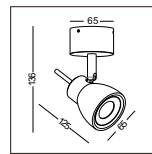

surface customizable
white point similar to RAL9003
concrete grey point similar to RAL7037

code **LSP211**
casing aluminum / black painting
lamping COB 5W / Ra>90 / 430LM
Beam 10/23/38 degree /
2700K/3000K/4000K/6000K
installation IP20
TRIAC dimming driver customizable
Check photometric on page001