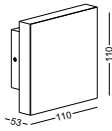

code **LWA295A-WT**
LWA295A-BK

casing aluminum / steel cover / white paint / black paint

lampping LED 3W / Ra>80 /300LM

Beam indirect light / acrylic diffuser
2700K/~~3000K~~/4000K/6000K

installation IP20