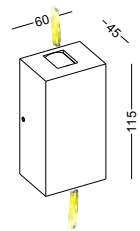

code **LWA167**
casing steel / white painting
lamping LED 2x1W / Ra>80 / 140LM
Beam 8 degree /
2700K/3000K/4000K/6000K
installation IP20

surface customizable black paint equal to RAL9011
concrete grey paint similar to RAL7037