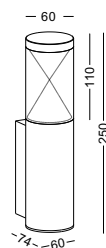

code **LWA441**
casing aluminum / black painting
lamping COB 6W
/ Ra>90 / 500lm
Beam acrylic diffuser
2700K/**3000K**/4000K/6000K
installation IP65