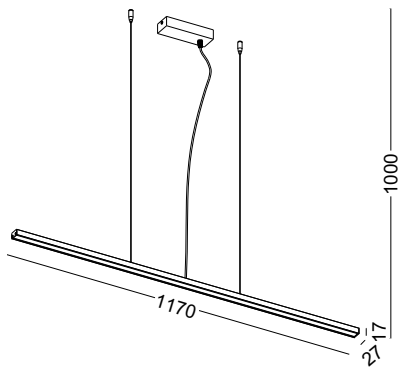

OFFICE PENDANT LIGHT

LPL 142A
wide flood
without lense