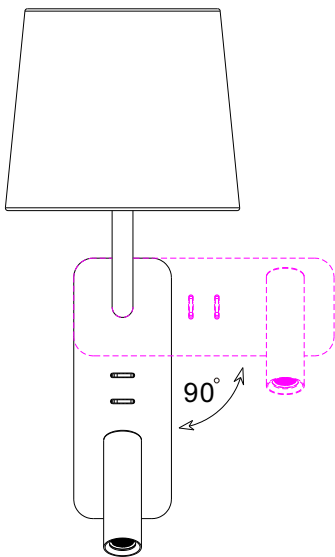

swing the arm and the spot
to change the installation