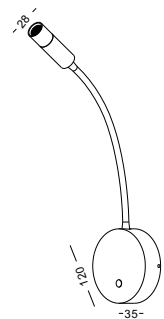

code **LWA317-CR**
casing aluminum+beech
finishing chrome plated
lamping LED 3W
Lumens 120LM
CRI Ra>80
Beam 10 / 20 / 30 degree
lamp color 2700K/3000K/4000K/6000K

with touching sensor switch

lens available