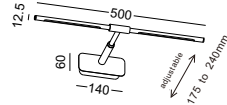

code **LWA505-BK**
casing aluminum / black painting
lamping LED 4W / Ra>80 / 400lm
Beam acrylic diffuser
2700K/**3000K**/4000K/6000K
installation IP20
height adjustable from 175mm to 240mm