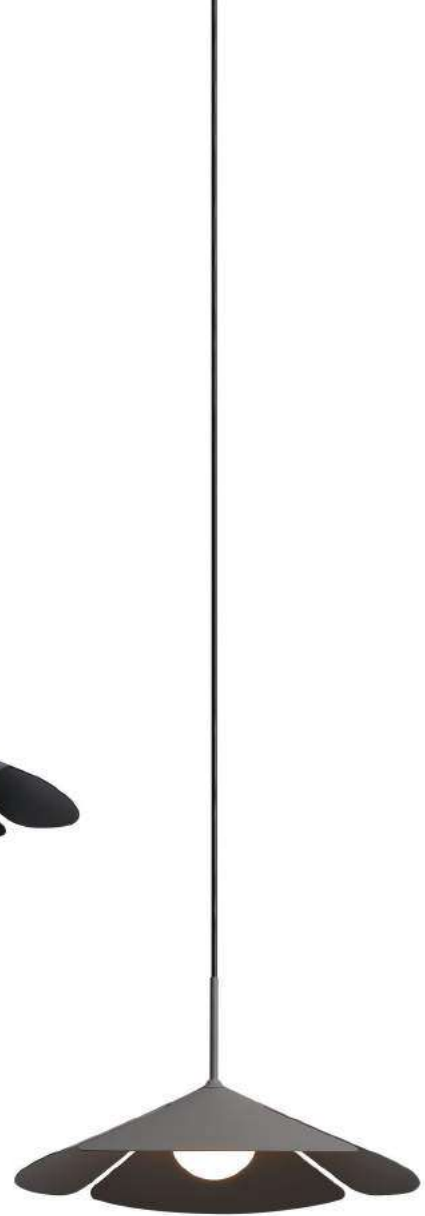

Full Spectrum
LED chips adopted
CRI>97

Customizable
to Zigbee/Mijia
Wireless Smart
Control System

---

code [LPL412-WT](#)

casing steel shade / white painting / lamping SMD 4W / Ra>97 / 400lm / acrylic diffuser / 2700K/3000K/4000K/5000K

installation IP20 lamp shade dia 300mm x78mm / 2meter total length / cable length customizable

---

code [LPL412-BK](#)

casing steel shade / black painting / lamping SMD 4W / Ra>97 / 400lm / acrylic diffuser / 2700K/3000K/4000K/5000K

installation IP20 lamp shade dia 300mm x78mm / 2meter total length / cable length customizable

---

code [LPL412-GR](#)

casing steel shade / grey painting / lamping SMD 4W / Ra>97 / 400lm / acrylic diffuser / 2700K/3000K/4000K/5000K

installation IP20 lamp shade dia 300mm x78mm / 2meter total length / cable length customizable

---