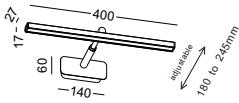

lamping LED 12W / Ra>80 / 1200lm

Beam acrylic diffuser

2700K/**3000K**/4000K/6000K

installation IP20

height adjustable from 185mm to 250mm

code **LWA514-GD**

casing aluminum / anodized gold

lamping LED 5W / Ra>80 / 500lm