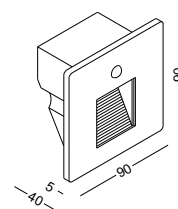

code **LSL707-BK**
casing Aluminium / black painting
lamping SMD 3W / Ra>80 / 170lm
Beam wide beam
2700K/3000K/4000K/6000K
installation IP20

---

installation with standard 86mm switch box which is supplied with the lamp

---

equipped with infrared and light sensor