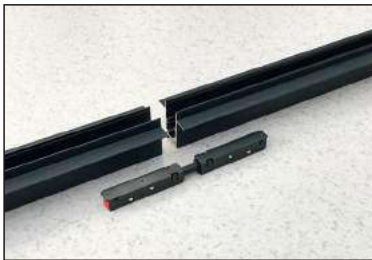

order name	measurements
magnetic track power connector	L 95x17x17mm/total 350mm

order name	measurements
magnetic track 180 degree connector	L 95x17x17mm/total 210mm

order name	measurements
magnetic track 90 degree connector	L 95x17x17mm/total 380mm