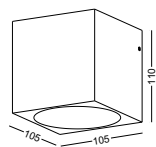

code **LWA184**
casing aluminum / anodized silver
lamping COB 5W / Ra>90 / 430LM
Beam no reflector /
2700K/3000K/4000K/6000K
installation IP20

surface customizable black paint equal to RAL9011
white paint similar to RAL9003
concrete grey paint similar to RAL7037