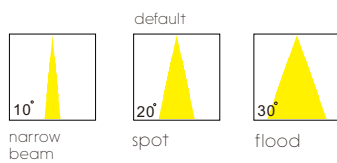

code **LSP197-BK**
casing aluminum+steel
finishing black paint
lamping COB 5W
Lumens 430LM
CRI Ra>90
Beam 20 degree
lamp color 2700K/3000K/4000K/6000K
Input AC220-240V
installation single circuit/2 line track

▲ Net Weight 0.35kg

lens available