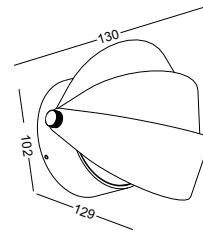

code **LWA450-MC**
casing aluminum / mixed color
lamping COB 3W / up and down light
/ Ra>90 / 300lm
Beam shade adjustable
2700K/**3000K**/4000K/6000K
installation **CE** IP65