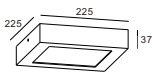

code **LBL204-WT**

surface customizable concrete grey paint similar to RAL7037

casing aluminum / white painting / lamping SMD 18W / Ra>80 / 1800LM / wide flood / 2700K/~~3000K~~/4000K/6000K

installation IP20 check photometric on page 001/ Customized to be Dimmable in TRIAC/DALI/0-10V