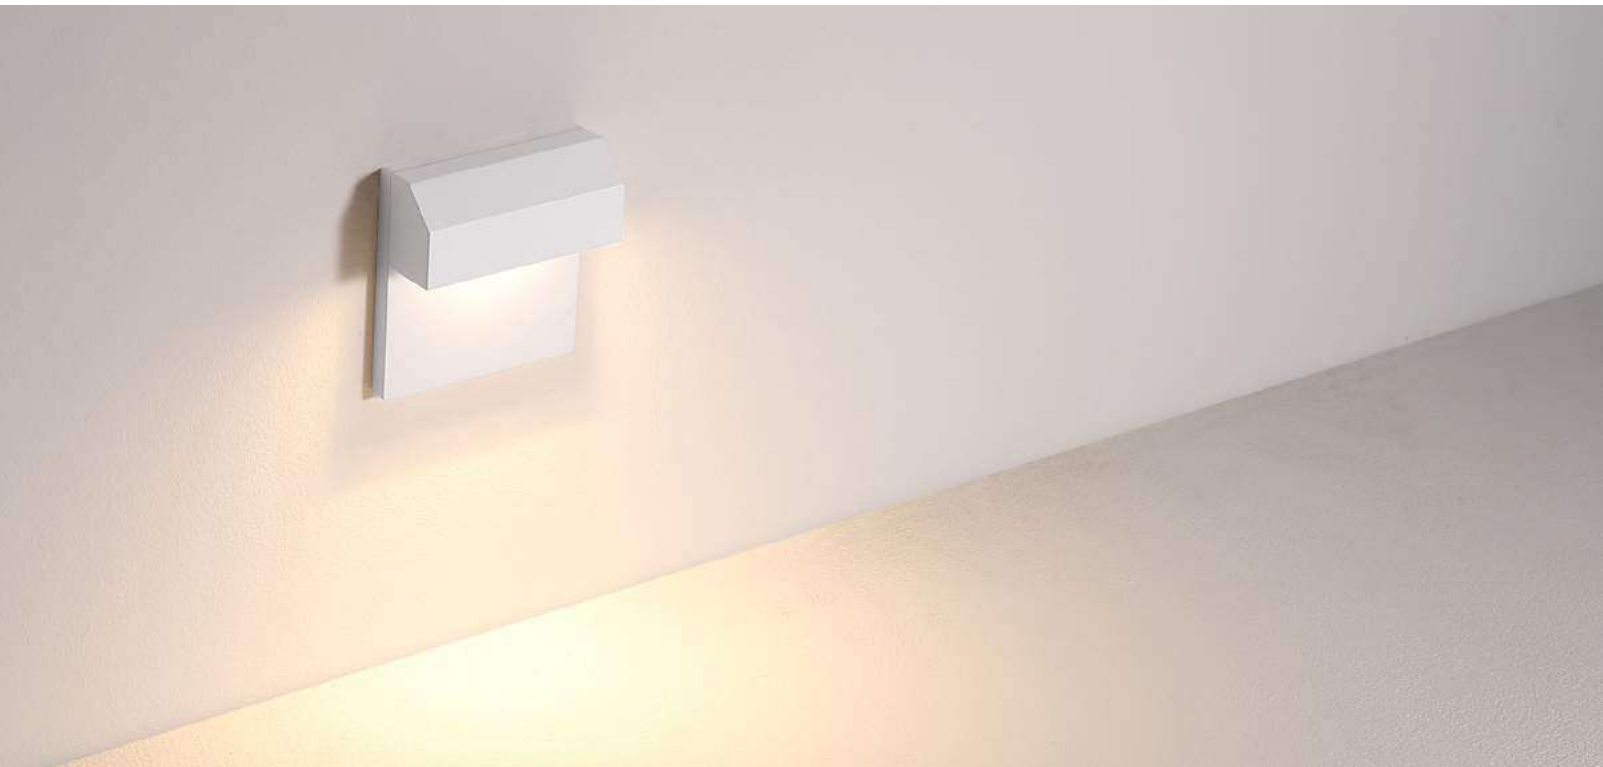

code **ODL064-WT**

casing aluminum / white painting

lamping SMD 3W / wide flood
/ Ra>80 / 300lm

Beam 2700K/**3000K**/4000K/6000K

installation IP65

installed with a standard 86mm switch box
for indoor and outdoor

code **ODL065-WT**

casing aluminum / white painting

lamping CREE 3W / 30 degree
/ Ra>80 / 120lm

Beam 2700K/**3000K**/4000K/6000K

installation IP65

installed with a standard 86mm switch box
for indoor and outdoor