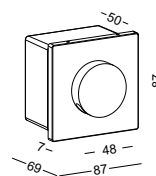

code **ODL060-BK**
casing aluminum / black painting
lamping CREE 3W / down light
/ Ra>80 / 120lm
Beam 2700K/3000K/4000K/6000K
installation IP65
installed with a standard 86mm switch box
for indoor and outdoor