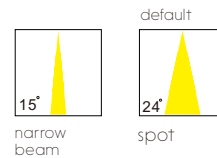

lens available

Order Code	surface	lampping	Lumen	beam angle
LSP176-SL-20W	anodized silver	CREE COB 18 16 / 20W	1600 lm	15 / 24 degree
LSP176-WT-20W	white paint	CREE COB 18 16 / 20W	1600 lm	15 / 24 degree
LSP176-BK-20W	black paint	CREE COB 18 16 / 20W	1600 lm	15 / 24 degree
LSP176-SL-25W	anodized silver	CREE COB 18 16 / 25W	2000 lm	15 / 24 degree
LSP176-WT-25W	white paint	CREE COB 18 16 / 25W	2000 lm	15 / 24 degree
LSP176-BK-25W	black paint	CREE COB 18 16 / 25W	2000 lm	15 / 24 degree
LSP176-SL-30W	anodized silver	CREE COB 18 20 / 30W	2400 lm	15 / 24 degree
LSP176-WT-30W	white paint	CREE COB 18 20 / 30W	2400 lm	15 / 24 degree
LSP176-BK-30W	black paint	CREE COB 18 20 / 30W	2400 lm	15 / 24 degree

surface default

- anodized silver brushed circular
- white paint similar to RAL9003
- black paint equal to RAL9011

surface customizable

- concrete grey paint similar to RAL7037
- anodized gold brushed circular