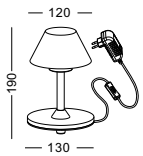

casing aluminum / anodized black / lamping COB 3W / Ra>90 / 300LM / acrylic diffuser / 2700K/3000K/4000K/6000K

installation   IP20 EU standard plug with switch on the cable / 1.5M cable

code **LTL029-CR**