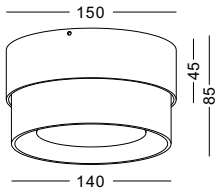

code [LBL298-BK](#)
casing aluminum / black painting
lamping LED 10W / Ra>80 / 1000LM
Beam Acrylic diffuser
2700K/~~3000K~~/4000K/6000K
installation IP65

code [LBL298-WT](#)
casing aluminum / white painting
lamping LED 10W / Ra>80 / 1000LM
Beam Acrylic diffuser
2700K/~~3000K~~/4000K/6000K
installation IP65