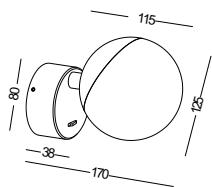

code **LWA501-BK**
casing aluminum / black painting
lamping led 4W / Ra>97 / 400LM
Beam acrylic diffuser
2700K/**3000K**/4000K/6000K
installation IP20
Supplied with a switch on base
Full Spectrum LED chips adopted

code **LWA501-WT**
casing aluminum / white painting
lamping led 4W / Ra>97 / 400LM
Beam acrylic diffuser
2700K/**3000K**/4000K/6000K
installation IP20
Supplied with a switch on base
Full Spectrum LED chips adopted

code **LWA501-GD**
casing aluminum / brushed gold
lamping led 4W / Ra>97 / 400LM
Beam acrylic diffuser
2700K/**3000K**/4000K/6000K
installation IP20
Supplied with a switch on base
Full Spectrum LED chips adopted