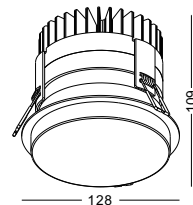

code **LDC415**
casing aluminum / black painting
lamping LED 12W / Ra>80 / 1200LM
Beam acrylic diffuser
2700K/~~3000K~~/4000K/6000K
installation IP65
cut-off dia 115 mm