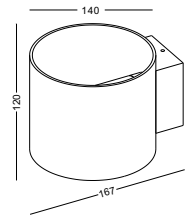

code **LWA269-SL**
casing aluminum / anodized silver
lamping COB 5W / Ra>90 / 430LM
Beam no lense / acrylic diffuser
2700K/~~3000K~~/4000K/6000K
installation IP20

surface customizable black paint equal to RAL9011
white paint similar to RAL9003
concrete grey paint similar to RAL7037