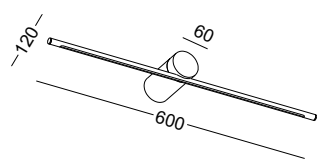

code **LWA526-BK**
casing aluminum / black painting
lamping LED 8W / Ra>80 / 800LM
Beam 2700K/3000K/4000K/6000K
installation ☒ ☐ ☐ ☐ ☐ ☐ IP20

code **LWA526-WT**
casing aluminum / white painting

code **LWA526-GD**
casing aluminum / black painting
+anodized gold