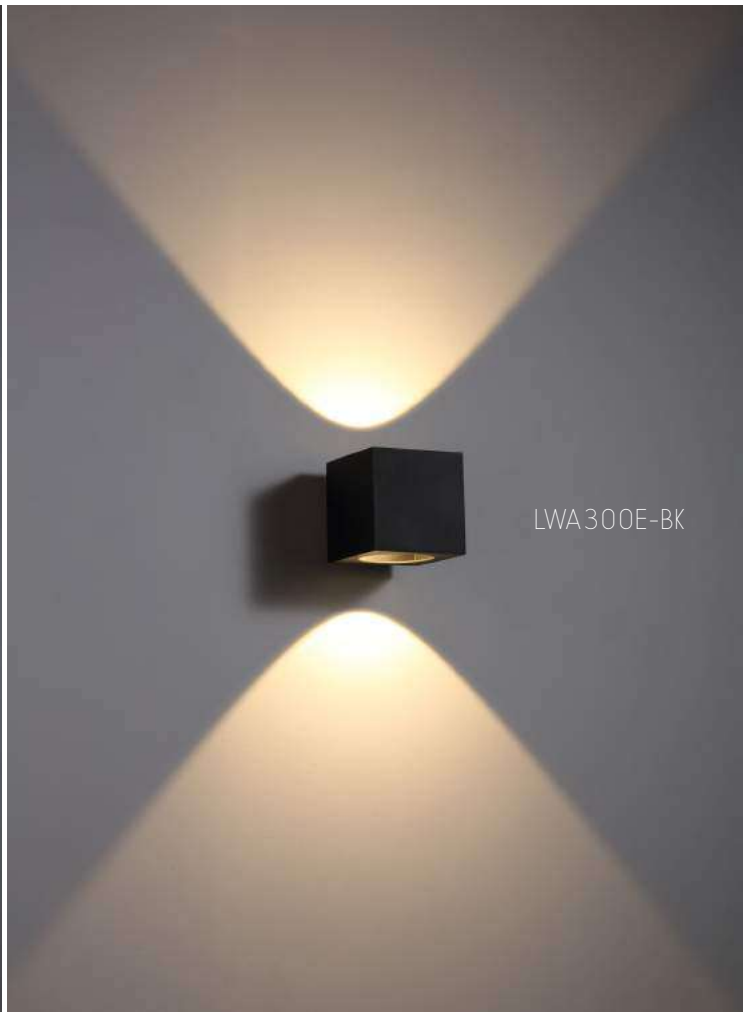

LWA300D-BK

LWA300E-BK