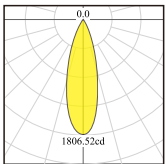

CREE COB and good reflector
makes a perfect light emission