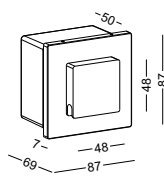

code **ODL058-BK**
casing aluminum / black painting
lamping CREE 3W / down light
/ Ra>80 / 120lm
Beam 2700K/**3000K**/4000K/6000K
installation IP65
installed with a standard 86mm switch box
for indoor and outdoor

code **ODL059-BK**
casing aluminum / black painting
lamping CREE 3W / up and down light
/ Ra>80 / 120lm
Beam 2700K/**3000K**/4000K/6000K
installation IP65
installed with a standard 86mm switch box
for indoor and outdoor