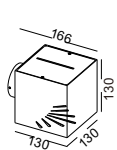

code **LWA300J-BK**
casing aluminum / black painting
lamping COB 2X3W / Ra>90 / 500LM
Beam down 8 degree /
2700K/~~3000K~~/4000K/6000K
installation IP65

surface customizable
white paint similar to RAL9003
concrete grey paint similar to RAL7037

code **LWA300G-BK**
casing aluminum / black painting
lamping COB 2X3W / Ra>90 / 500LM
Beam dismissed light /
2700K/~~3000K~~/4000K/6000K
installation IP65