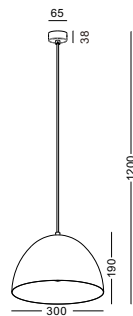

code **LPL317-BK**
casing Steel
finishing outer/black painting
inner/ white painting
lamping E27 Socket
installation ceiling surface mount
black fabric cable 1M long customizable
☐ Ⓢ Ⓢ IP20 ▲ 1.13kg