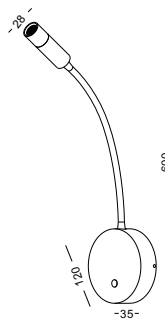

code **LWA317-BK**
casing aluminum+beech
finishing anodized black
lamping LED 3W
Lumens 120LM
CRI Ra>80
Beam 10 / 20 / 30 degree
lamp color 2700K/3000K/4000K/6000K

with touching sensor switch

lens available