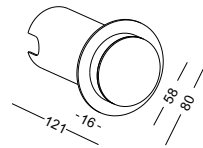

code **ODL051**
casing aluminum / black painting
lamping COB 3W / acrylic diffuser
/ Ra>90 / 240lm
Beam 2700K/**3000K**/4000K/5000K
installation IP65
installed with a dia53x105mm aluminum box
for indoor and outdoor