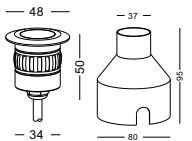

code **ODL024**

stainless steel 316 cover / brass heat sink / aluminum installation case

casing stainless steel+brass/ lamping LED 3W / Ra>80 / 120LM / Beam 15/30/45/60 degree / 2700K/3000K/4000K/6000K/red / green / blue

installation **CE IP67** supplied with external 100-240V input Ip67 LED driver /check installation in next page