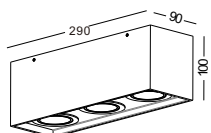

code **BL003-WT**

casing aluminum / white painting / 3x Gu10 socket / bulb not included

installation IP20

surface customizable

concrete grey paint similar to RAL7037