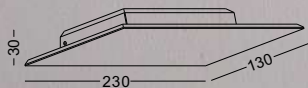

code **LWA438-BK**
casing Aluminium / black painting
lamping COB 12W / wide flood
/ Ra>90 / 1000lm
Beam wide flood for wall/ceiling washer
2700K/~~3000K~~/4000K/6000K
installation IP20