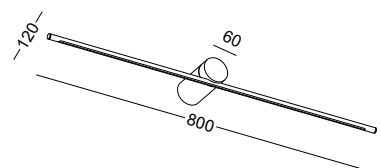

code **LWA528-GD**
casing aluminum / black painting / anodized gold
lamping LED 11W / Ra>80 / 1100LM
Beam 2700K/3000K/4000K/6000K
installation