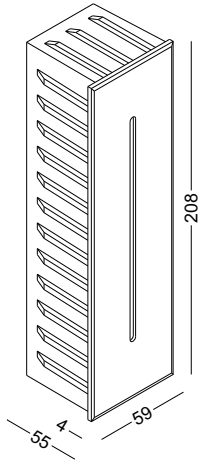

code **ODL705**
casing aluminum / black painting
lamping CREE 3W / Ra>80 / 120lm
Beam 2700K/**3000K**/4000K/6000K
installation IP65

cut-off 210x55x55mm
for the installation box