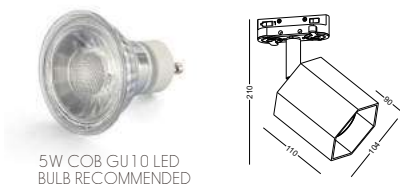

code **LSP226-SL**
casing aluminum
finishing anodized silver
lamping Gu 10 Socket
bulb not included
Gu 10 5W LED Bulb recommended
installation 3-lines track adpoter

▲ Net Weight 0.61kg

5W COB GU 10 LED
BULB RECOMMENDED

surface customizable concrete grey paint similar to RAL7037

code **LSP226-GD**
casing aluminum
finishing anodized gold
lamping Gu 10 Socket
bulb not included
Gu 10 5W LED Bulb recommended
installation 3-lines track adpoter

▲ Net Weight 0.61kg