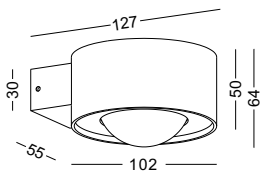

code **LWA443-BK**
casing aluminum / black painting
lamping CREE XML 6W
/ Ra>80 / 400lm
Beam crystal glass lens /2000K
/yellow film
installation IP20