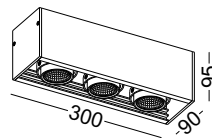

surface customizable

- black paint equal to RAL9011
- white paint similar to RAL9003
- concrete grey paint similar to RAL7037
- anodized gold brushed linear

code **LBL108-2-SL**

lamp length can be customized to any size below 2400mm.
Number of spots can be customized to any qty. if space permits

casing aluminum / anodized silver / lamping COB 2X5W / Ra>90 / 860LM / 15/24/38/60 degree / 2700K/3000K/4000K/6000K

installation IP20 easy installation , no screw seen on both sides

code **LBL108-3-SL**

lamp length can be customized to any size below 2400mm.
Number of spots can be customized to any qty. if space permits

casing aluminum / anodized silver / lamping COB 3X5W / Ra>90 / 1290LM / 15/24/38/60 degree / 2700K/3000K/4000K/6000K

installation IP20 easy installation , no screw seen on both sides