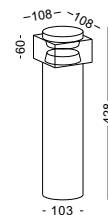

code [LFL069](#)

[LFL070](#)

[LFL071](#)

casing aluminum

finishing black painting

lampping COB 9W

lumens 800LM

CRI Ra>90

Beam acrylic diffuser

2700K/**3000K**/4000K/5000K

installation check manul before
installation

IP65

surface customizable white paint
similar to RAL9003

concrete grey paint
similar to RAL7037

[LFL070](#)