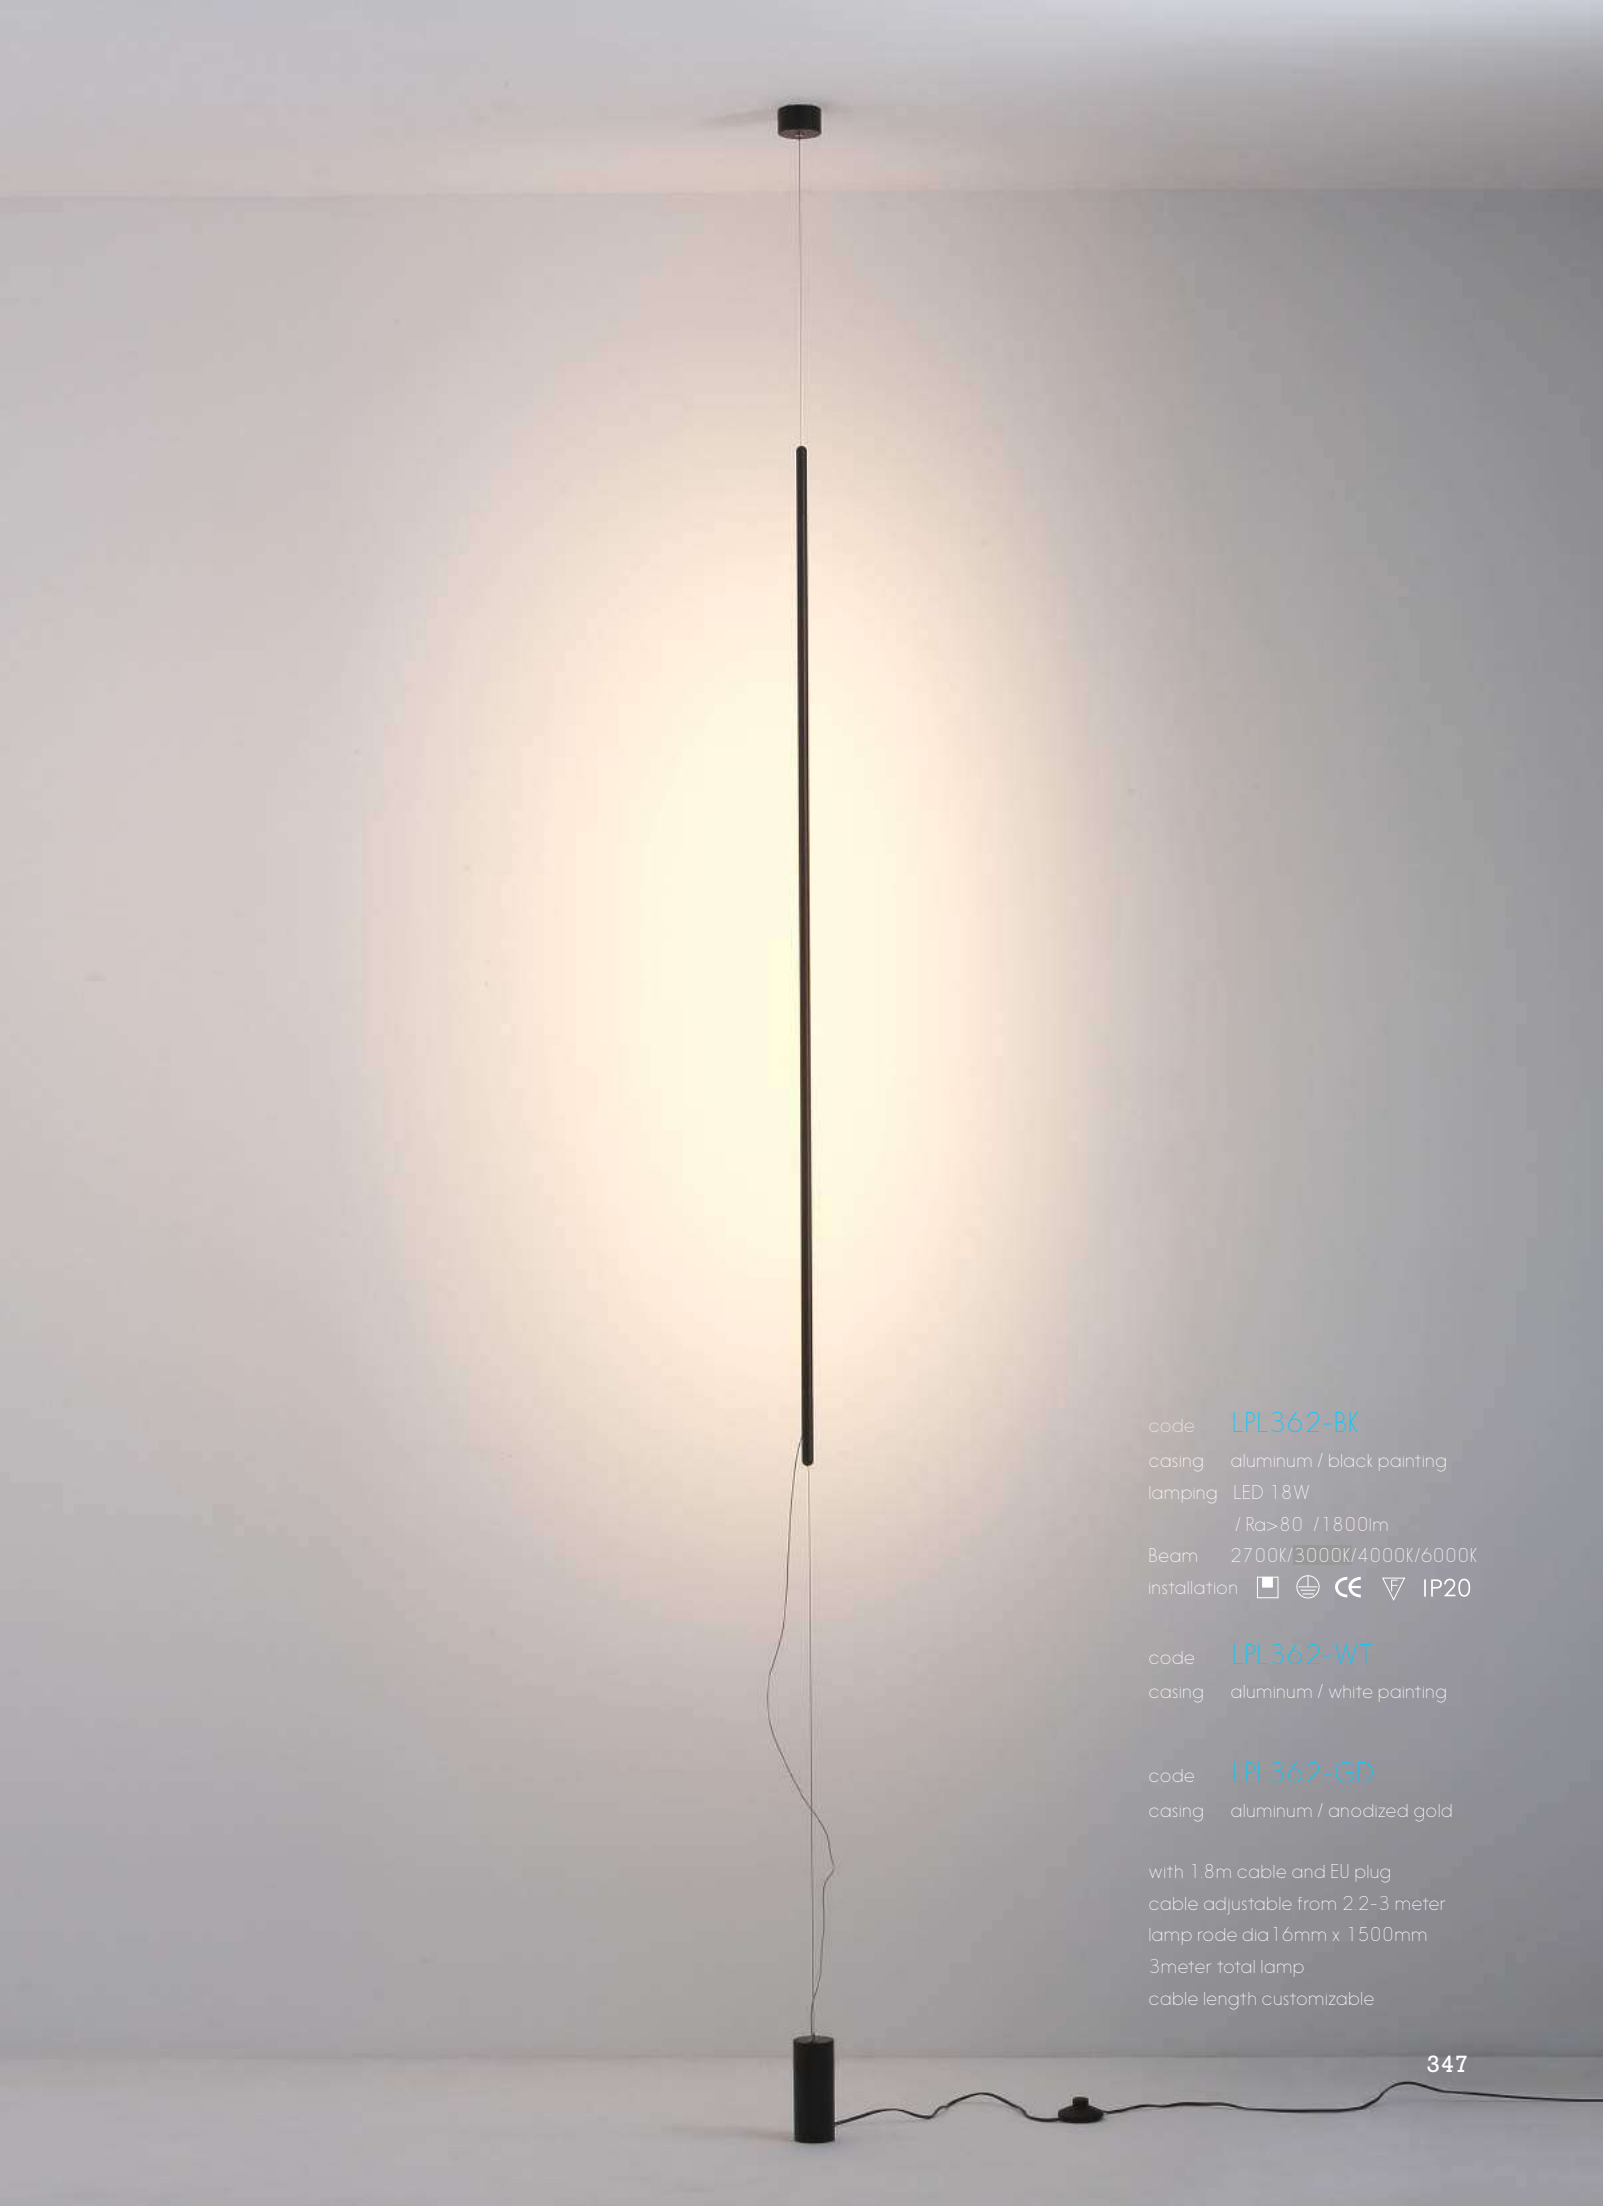

code **LPL362-BK**
casing aluminum / black painting
lamping LED 18W
/ Ra>80 / 1800lm
Beam 2700K/3000K/4000K/6000K
installation IP20

code **LPL362-WT**
casing aluminum / white painting

code **LPL362-GD**
casing aluminum / anodized gold

with 1.8m cable and EU plug
cable adjustable from 2.2-3 meter
lamp rode dia 16mm x 1500mm
3meter total lamp
cable length customizable