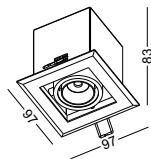

 Cut-out 180x85mm

LDC456

aluminum / white painting / black plated shield
COB 3x12W / Ra>90 / 2700lm / 24 degree / 3000K

 Cut-out 280x85mm

GRILLE SPOT ROTATABLE

 IP20

Lens angle available/COB lamp

CCT available / for COB lamp