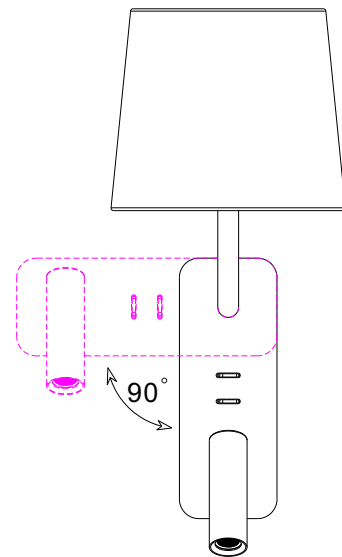

swing the arm and the spot
to change the installation