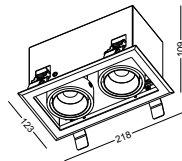

LDC467

aluminum / white painting / black plated shield
COB 2x12W / Ra>90 / 1800lm / 24 degree / 3000K

Cut-out 200x110mm