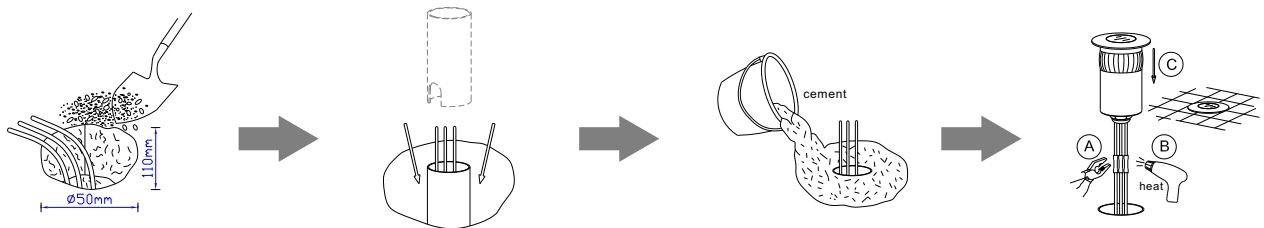

code **ODL047A-IN12**
 input voltage 12/24V
 installation **CE IP67**

installation guide

100-240V input

DC 12V input

do not connect directly to the 220V main

code **ODL048-IN220**
 casing all in brass / polished
 lamping LED 3W / Ra>80 / 120LM
 Beam 30 degree /
 2700K/3000K/4000K/6000K
 input voltage 100-240V
 installation IP67