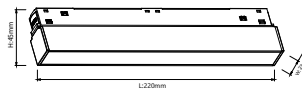

code **LSP722**
casing aluminum / black painting
lamping Osram SMD 12W / Ra>90 /960LM
Beam 120 degree /
3000K/4000K/6000K
Lamp size :L220*W23*H45mm