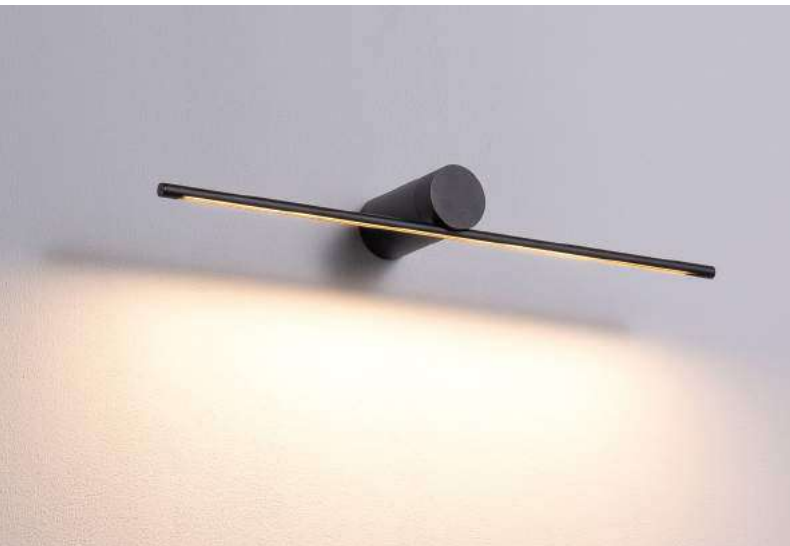

code **LWA526-BK**
casing aluminum / black painting
lamping LED 8W / Ra>80 / 800LM
Beam 2700K/3000K/4000K/6000K
installation ☒ ☐ ☐ ☐ ☐ ☐ IP20

code **LWA526-WT**
casing aluminum / white painting

code **LWA526-GD**
casing aluminum / black painting
+anodized gold