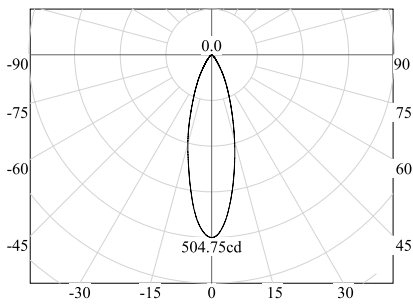

surface customizable

concrete grey paint similar to RAL7037

Equal to 4 inch

code **LBL274-BK / LBL274-WT**

casing aluminum / black / white painting

lampping CREE COB 1507 / 6W

CRI Ra>90

Lumens 610 lm (lamp output/3000K)

Beam 50 degree / check photometrics

lamp color 2700K / **3000K** / 5000K

installation

test condition: ta 25 degree / 3000K