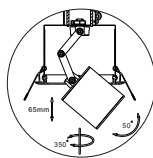

FREE ROTATE LED GRILLE LIGHTS

code LDC317
casing aluminum / white painting
lamping cob 5W / Ra>90 / 430LM
Beam 15 / 24 / 38 / 60 degree
2700K/3000K/4000K/6000K
installation cut-out 105x105mm

code LDC318
casing aluminum / white painting
lamping cob 2x5W / Ra>90 / 860LM
Beam 15 / 24 / 38 / 60 degree
2700K/3000K/4000K/6000K
installation cut-out 195x105mm

code LDC319
casing aluminum / white painting
lamping cob 3x5W / Ra>90 / 1290LM
Beam 15 / 24 / 38 / 60 degree
2700K/3000K/4000K/6000K
installation cut-out 285x105mm

surface customizable

- black paint equal to RAL9011
- concrete grey paint similar to RAL7037

reflector available

- 15° narrow beam
- 24° spot
- 38° flood default
- 60° wide flood

The led head can be pulled out and in and rotatable horizontally 350 degree vertically 180 degree