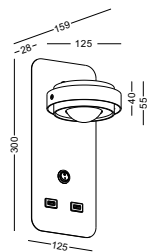

code **LWA494-BK**
casing steel+aluminum
black painting+crome plated
lamping COB 5W / Ra>90 /430LM
Beam crystal lens
2700K/**3000K**/4000K/5000K
installation IP20
Supplied with 2pcs 5V/1A USB charge port