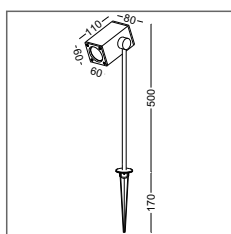

surface
customizable

■ concrete grey paint
similar to RAL7037

code **LFL027-IN12**
Input DC12/24V
built-in power-supply
installation in parallel

code **LFL028-IN220**
casing aluminum
finishing black painting
lamping COB 6W
Lumens 500LM
CRI Ra>90
Beam 15/24/38/60 degree
led color 2700K/3000K/4000K/6000K
Input AC100-240V
built-in power-supply
installation **CE** IP65

code **LFL028-IN12**
Input DC12/24V
built-in power-supply
installation in parallel