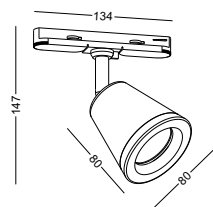

surface customizable

- chrome plated
- concrete grey paint similar to RAL7037