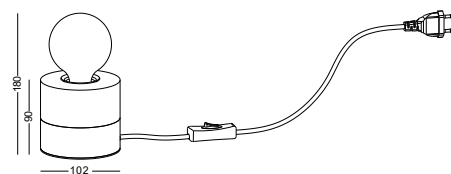

code **LTLO41-BK**

casing aluminum+wood / black painting

lamping supplied with a 4W led candle bulb
/ Ra>80 /280LM

Beam 2700K/3000K/4000K/6000K

installation IP20