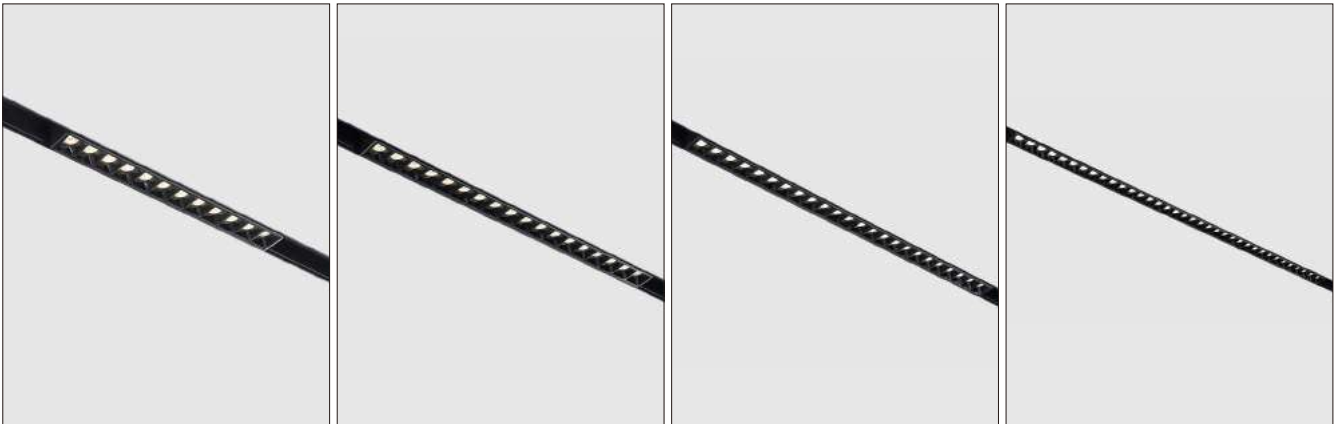

MAGNETIC TRACK LED DOWN LIGHT

installation
48V Magnetic Track

beam available

default

spot   wide spot

code **LSP717**

casing aluminum / black painting
lamping Osram SMD 12W / Ra>90 / 1080LM
Beam **24** / 36 degree /
3000K/4000K/6000K
Lamp size :L220*W23*H45mm

code **LSP718**

casing aluminum / black painting
lamping Osram SMD 18W / Ra>90 / 1620LM
Beam **24** / 36 degree /
3000K/4000K/6000K
Lamp size :L328*W23*H45mm

code **LSP719**

casing aluminum / black painting
lamping Osram SMD 24W / Ra>90 / 2160LM
Beam **24** / 36 degree /
3000K/4000K/6000K
Lamp size :L436*W23*H45mm

code **LSP720**

casing aluminum / black painting
lamping Osram SMD 36W / Ra>90 / 3240LM
Beam **24** / 36 degree /
3000K/4000K/6000K
Lamp size :L652*W23*H45mm

track locks on both sides

Tuya 2.4G,
Mijia,
Tmall,
Zigbee,
Bluetooth,
0-10V,
Dali

adopted to many intelligent system customizable

Two surface color black and white

customizable to as many as six length and wattage