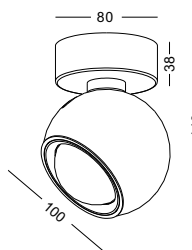

code **LBL285-BK**
casing steel / black painting
lamping COB 5W / Ra>90 / 430lm
Beam Crystal lens /
2700K/3000K/4000K/6000K
installation IP20

the ball adjustable 90 degree vertical
and 350 degree horizontal