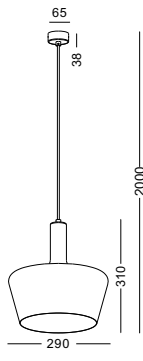

LED PENDANT MEASUREMENTS

LPL314