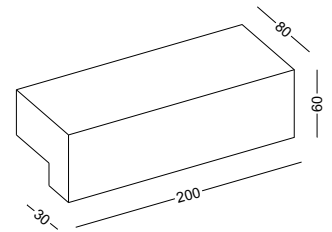

code **LWA414**
casing aluminum / black painting
lamping LED 9W / Ra>80 / 900LM
Beam wide flood
2700K/**3000K**/4000K/6000K
installation IP65