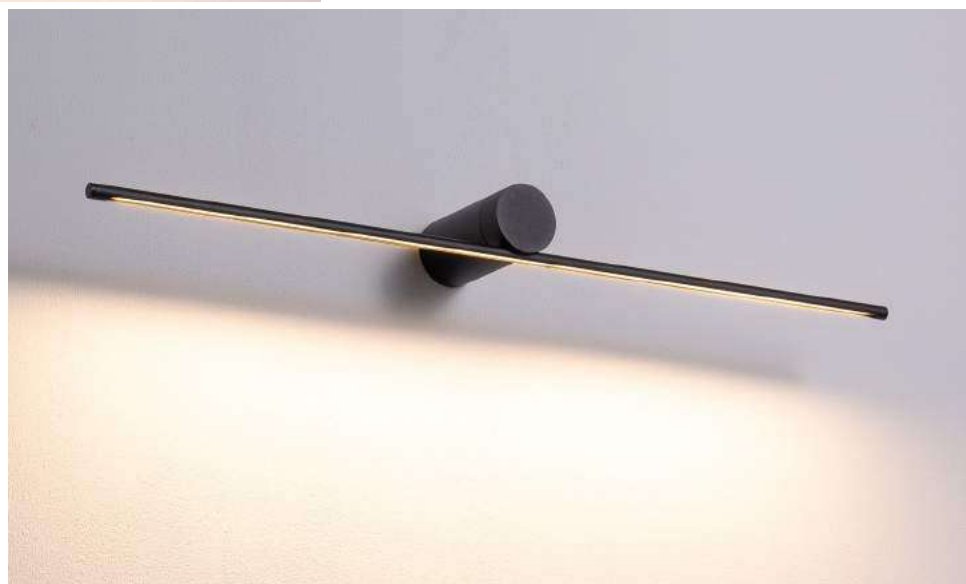

code **LWA528-GD**
casing aluminum / black painting / anodized gold
lamping LED 11W / Ra>80 / 1100LM
Beam 2700K/3000K/4000K/6000K
installation