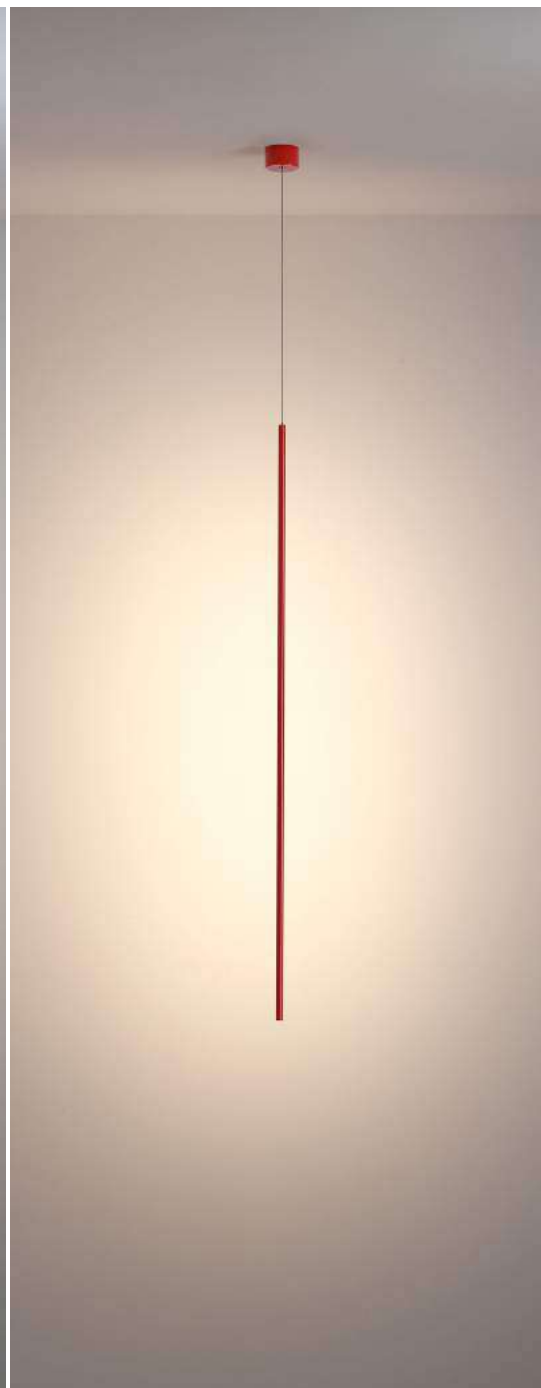

code **LPL362-WT**
casing aluminum / white painting

code **LPL362-GD**
casing aluminum / anodized gold

with 1.8m cable and EU plug
cable adjustable from 2.2-3 meter
lamp rode dia 16mm x 1500mm
3meter total lamp
cable length customizable