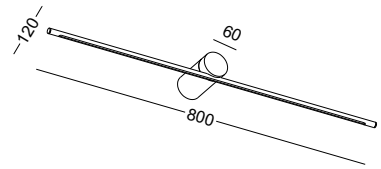

code **LWA528-WT**
casing aluminum / white painting
lamping LED 11W / Ra>80 / 1100LM
Beam 2700K/3000K/4000K/6000K
installation