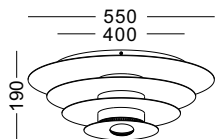

code **LBL231-WT**

casing aluminum / white paint / lamping SMD 18W+COB 9W / Ra>80 / 1800+800LM / 38 degree down/

2700K/~~3000K~~
4000K/6000K

installation IP20

DALI / 0/1-10V / TRIAC dimming driver customizable

Related Products