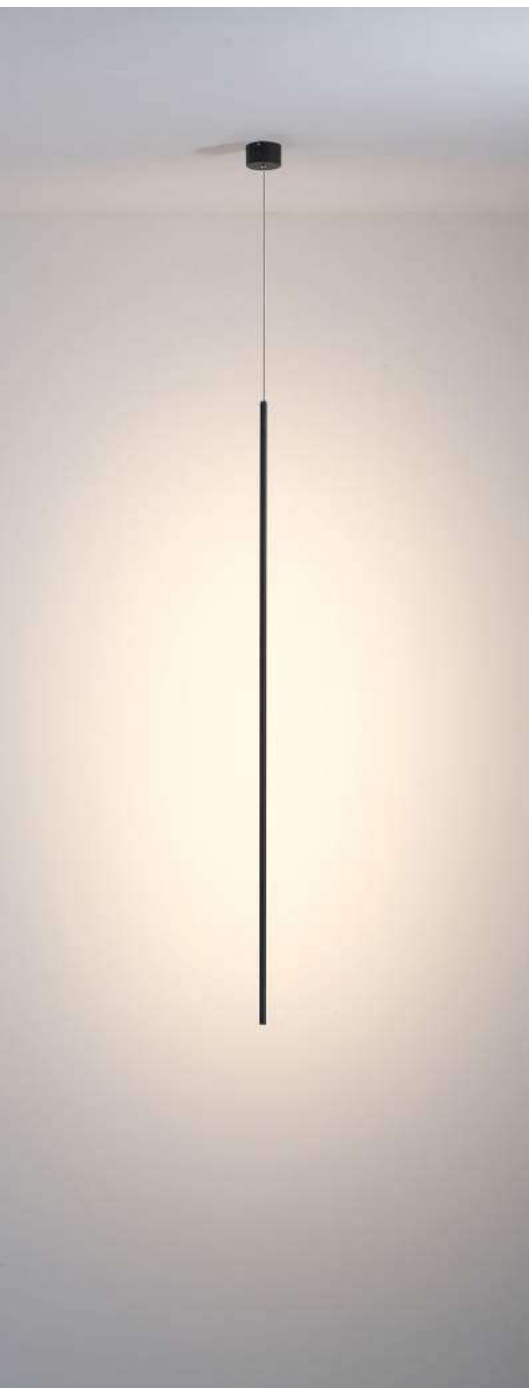

code **LPL362-WT**
casing aluminum / white painting

code **LPL362-GD**
casing aluminum / anodized gold

with 1.8m cable and EU plug
cable adjustable from 2.2-3 meter
lamp rode dia 16mm x 1500mm
3meter total lamp
cable length customizable