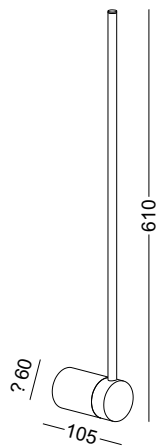

code **LWA361-BK**
casing aluminum / black painting
lamping LED 9W / Ra>80 / 900LM
Beam rod rotatable 350 degree
2700K/**3000K**/4000K/6000K
installation IP20

code **LWA361-WT**
casing aluminum / white painting

code **LWA361-GD**
casing aluminum / black painting
+anodized gold