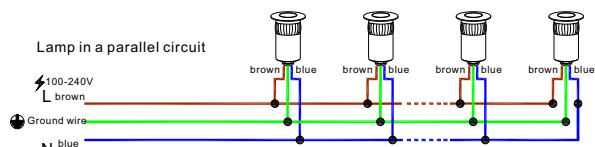

installation guide

100-240V input