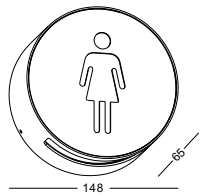

code **LWA486-BK**
casing aluminum / black painting
lamping SMD 6W / Ra>80 / 600LM
Beam 2700K/3000K/4000K/6000K
installation IP65

surface customizable concrete grey paint similar to RAL7037