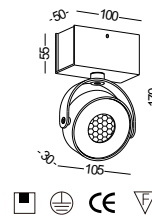

code **LBL265-WT**
casing aluminum / white painting
lamping COB 9W / Ra>90 / 720lm
2700K/**3000K**/4000K/6000K
Beam 10/**20**/30 degree
with 3mm honeycomb