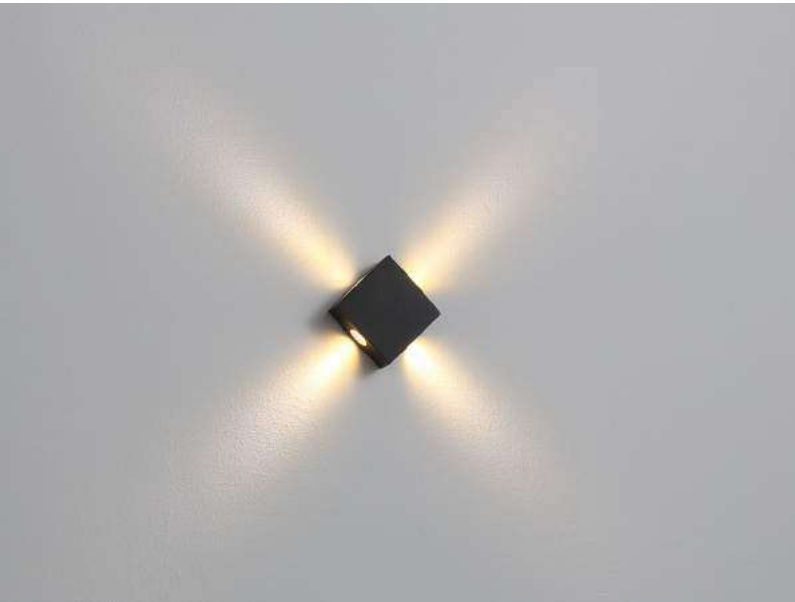

code **LWA325-BK**
casing aluminum / black painting
lamping LED 1W / Ra>80 / 70LM
Beam 30 degree / 2700K/**3000K**
/4000K/6000K
lamp input DC 12V/Parallel connection
max 300pcs
installation surface mount