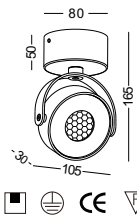

code **LBL264-WT**
casing aluminum / white painting
lamping COB 9W / Ra>90 / 720lm
2700K/**3000K**/4000K/6000K
Beam 10/**20**/30 degree
with 3mm honeycomb