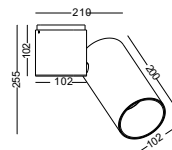

code **LSP182-WT**
casing aluminum / white painting
lamping COB 12W / Ra>90 /900LM
Beam 10/23/38 degree /
2700K/3000K/4000K/6000K
installation IP20
TRIAC dimming driver customizable
Check photometric on page001

surface customizable

- black paint equal to RAL9011
- concrete grey paint similar to RAL7037