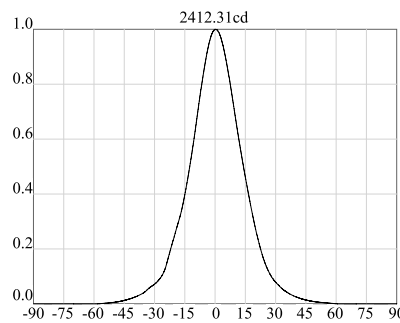

Beam 50 degree / check photometrics

lamp color 2700K / **3000K** / 5000K

installation IP20

test condition: ta 25 degree / 3000K

26.6 degree	distance (m)	lumen (lx)	diameter (m)
	1.0	2412.31	0.473
	2.0	603.08	0.946
	3.0	268.03	1.418
	4.0	150.77	1.891
	5.0	96.49	2.364
	6.0	67.01	2.837