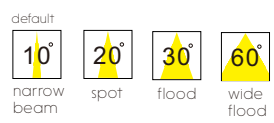

RIMLESS FIXED

IP20

Lens angle available/ xpe lamp

Lens angle available/COB lamp