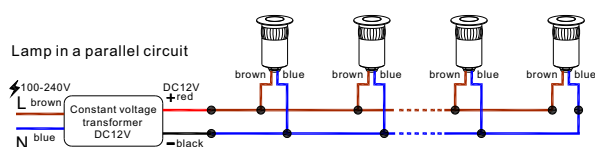

DC 12V input

do not connect directly to the 220V main