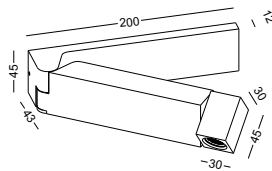

installation     IP20

lamp arm rotatable 180 degree from one side to another, and the head rotatable 350 degree

super slim surface mount reading light

code **LWA376-WT**

casing aluminum / black painting

lamping LED 3W/ Ra>80 / 120LM