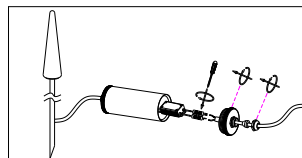

LED GARDEN AND PATH LIGHTS

code **LFL030**

LFL031

LFL032

casing aluminum

finishing black painting

lamping LED 3W

Lumens 120LM

CRI Ra>80

Beam Solid acrylic diffuser

led color 2700K/**3000K**/4000K/6000K

RED / GREEN / BLUE

Input AC 100-240V

external power-supply

installation IP65

code **LFL030-12V**

LFL031-12V

LFL032-12V

Input DC 12/24V

external power-supply

installation in parallel

surface customizable

concrete grey paint similar to RAL7037