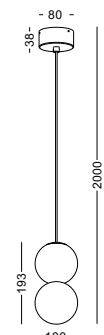

LED PENDANT MEASUREMENTS

LPL399