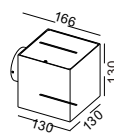

surface customizable
white paint similar to RAL9003
concrete grey paint similar to RAL7037