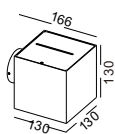

code **LWA300A-BK**
casing aluminum / black painting
lamping LED 3W / Ra>80 / 300LM
Beam 8 degree /
2700K/~~3000K~~/4000K/6000K
installation IP65

surface customizable
white paint similar to RAL9003
concrete grey paint similar to RAL7037

code **LWA300B-BK**
casing aluminum / black painting
lamping LED 2X3W / Ra>80 / 600LM
Beam 8 degree /
2700K/~~3000K~~/4000K/6000K
installation IP65