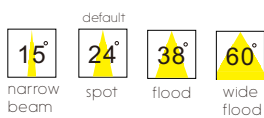

 Cut-out 180x85mm

LDC456

aluminum / white painting / black plated shield
COB 3x12W / Ra>90 / 2700lm / 24 degree / 3000K

 Cut-out 280x85mm

GRILLE SPOT ROTATABLE

 IP20

Lens angle available/COB lamp

CCT available / for COB lamp