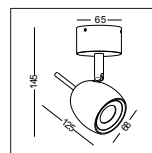

surface customizable
white point similar to RAL9003
concrete grey point similar to RAL7037

code **LSP213**
casing aluminum / black painting
lamping COB 5W / Ra>90 / 430LM
Beam 10/23/38 degree /
2700K/3000K/4000K/6000K
installation IP20
TRIAC dimming driver customizable
Check photometric on page001