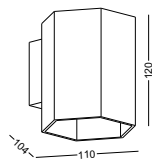

code [LWA387-BK](#) / [LWA387-WT](#)

casing aluminum / black painting / white painting / lamping Gu10 socket Max 50w / surface mount

installation IP20 / bulb not included / Gu10 5W LED Bulb recommended