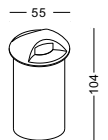

code **ODL025**

surface customizable concrete grey paint similar to RAL7037 anodized black sandblasted

casing aluminum / anodized silver / lamping LED 3W / Ra>80 / 120LM / two ways light / 2700K/**3000K**/4000K/6000K red / green / blue

installation **CE IP67** cut-off dia50x100mm for installation box