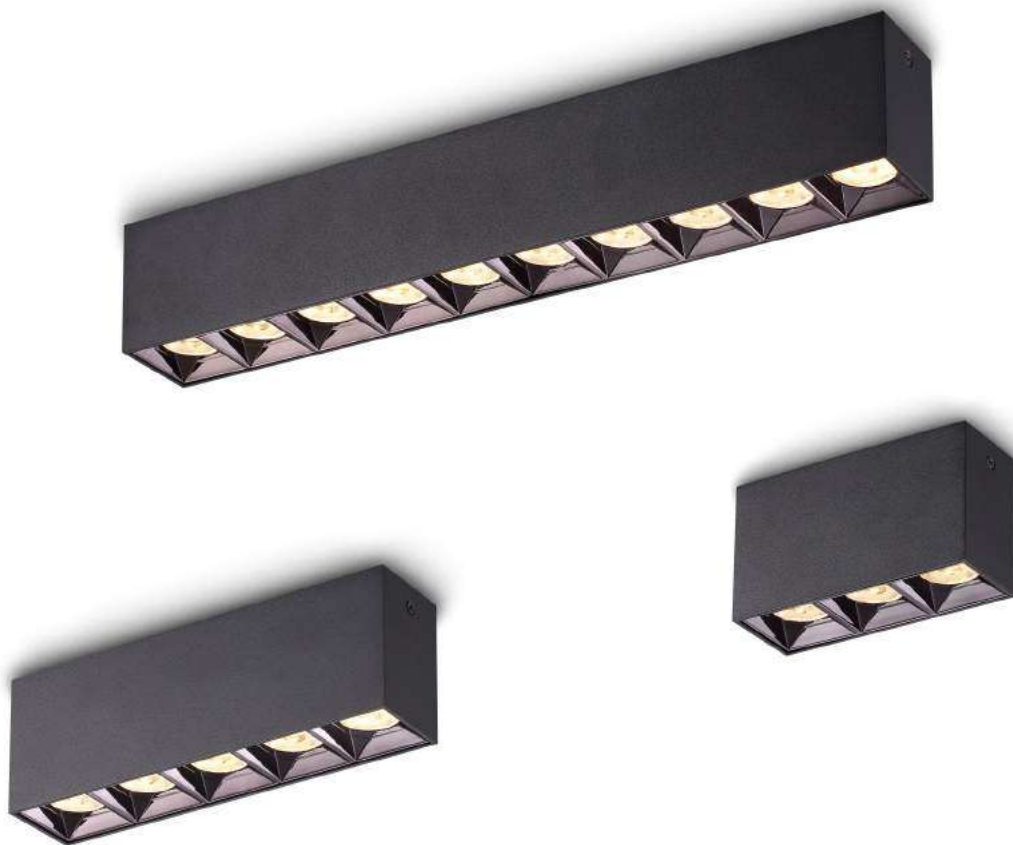

code **LBL7 12-BK**
casing aluminium / black painting
lamping SMD 9W / Ra>80 / 360lm
Beam 24 degree /
2700K/**3000K**/4000K/6000K
installation IP20

code **LBL7 13-BK**
casing aluminium / black painting
lamping SMD 15W / Ra>80 / 600lm
Beam 24 degree /
2700K/**3000K**/4000K/6000K
installation IP20

code **LBL7 14-BK**
casing aluminium / black painting
lamping SMD 30W / Ra>80 / 1200lm
Beam 24 degree /
2700K/**3000K**/4000K/6000K
installation IP20