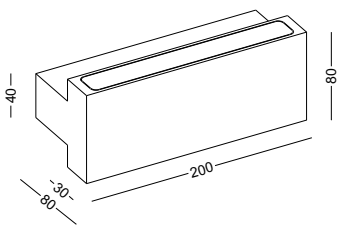

code **LWA415**
casing aluminum / black painting
lamping LED 2x9W / Ra>80 / 1800LM
Beam wide flood
2700K/**3000K**/4000K/6000K
installation IP65