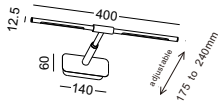

installation IP20

height adjustable from 175mm to 240mm

code **LWA506-GD**
 casing aluminum / anodized gold
 lamping LED 6W / Ra>80 / 600lm
 Beam acrylic diffuser
 2700K/3000K/4000K/6000K
 installation IP20
 height adjustable from 175mm to 240mm