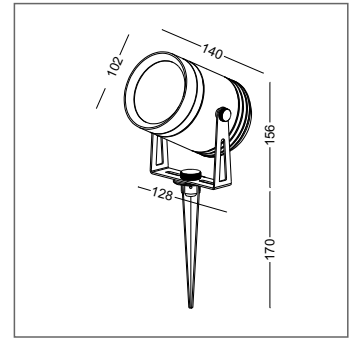

code **LSP186-IN220**
casing aluminum
finishing black painting
lamping COB 12W
Lumens 900LM
CRI Ra>90
Beam 15/24/38/60 degree
led color 2700K/3000K/4000K/6000K
Input AC100-240V
built-in power-supply
installation IP65

code **LSP186-IN12**
Input DC12/24V
built-in power-supply
installation in parallel

surface customizable
concrete grey paint similar to RAL7037