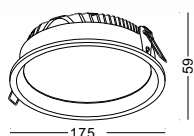

- cut-out Dia 160mm
- IP20

code	casing	finishing	lamping	CRI	lumen	Beam/degree	LED color
LDC934A-SL	aluminum	anodized silver	SMD 20W	Ra>80	2000lm	Acrylic cover	2700K/3000K /4000K/6000K
LDC934A-GD	aluminum	anodized gold	SMD 20W	Ra>80	2000lm	Acrylic cover	2700K/3000K /4000K/6000K
LDC934A-WT	aluminum	white paint	SMD 20W	Ra>80	2000lm	Acrylic cover	2700K/3000K /4000K/6000K