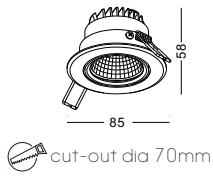

LED SPOT LIGHT

Datasheet

■ ◆ CE ▼ IP20