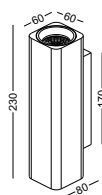

code **LWA265**
casing aluminum / white paint
lamping cob 2x6W / Ra>90 / 1000LM
Beam 23 degree /
2700K/3000K/4000K/6000K
installation IP20

surface customizable black paint equal to RAL9011
concrete grey paint similar to RAL7037