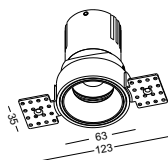

Cut-out dia 60mm

LDC445

aluminum / white painting / black plated shield
COB 7W / Ra>90 / 560lm / 24 degree / 3000K

Cut-out dia 65mm

LDC446

aluminum / white painting / black plated shield
COB 9W / Ra>90 / 800lm / 24 degree / 3000K