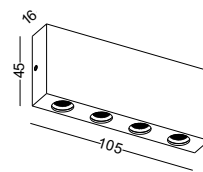

code **LWA328-WT**
casing aluminum / white painting
lamping LED 2W / Ra>80 / 140LM
Beam 30 degree / 2700K/3000K / 4000K/6000K
lamp input DC 12V/Parallel connection
max 150pcs
installation surface mount
■ ■ ◆ CE ▽ IP20