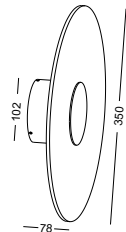

code **LWA436-GD**
casing aluminum / anodized gold
lamping LED 6W / Ra>80 / 600lm
Beam acrylic diffuser
2700K/**3000K**/4000K/6000K
installation IP20