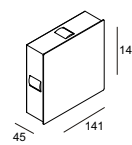

code **LWA161**

casing steel / white painting

lamping LED 4X1W / Ra>80 /280LM

Beam 8 degree /

2700K/~~3000K~~/4000K/6000K

installation IP20

surface customizable black paint equal to RAL9011
concrete grey paint similar to RAL7037