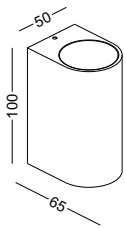

code **LWA453-WT**
casing aluminum / white painting
lamping COB 2x5W / 20 degree
/ Ra>90 / 860lm
Beam 2700K/**3000K**/4000K/6000K
installation IP65