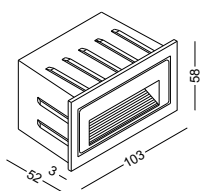

 cut-off dia70x45mm
 for the installation box

code **ODL703**
 casing aluminum / black painting
 lamping SMD 3W / Ra>80 / 300lm
 Beam 2700K/**3000K**/4000K/6000K
 installation IP65

cut-off 105x55x50mm
 for the installation box