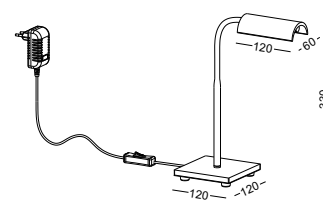

code **LTL039-BK**
casing aluminum / black painting
lamping LED 3W
/ Ra>80 / 300LM
Beam 2700K/**3000K**/4000K/6000K
installation **CE** IP20