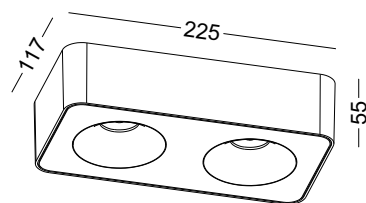

Super Slim
Surface Downlight Series
Full Spectrum Led Chips
Adopted CRI>97
TRIAC dimming Driver
White/black color