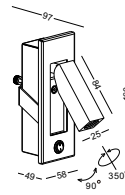

STEP4
Put the
lamp into
the hole
drive the
screw to the
opposite
direction
to fasten
the metal
part

STEP5
Pull out
the lamp
head and
light it
on

code **LWA544-BK**
 casing steel+aluminum / black painting
 lamping LED 3W / Ra>80 /120LM
 Beam 30 degree
 2700K/**3000K**/4000K/6000K
 installation IP20
 recessed cut-off 145x50mm
 required cupboard thickness: 5-20mm