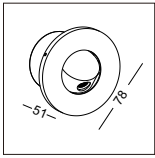

SMALLER VERSION FOR LWA219 SERIES