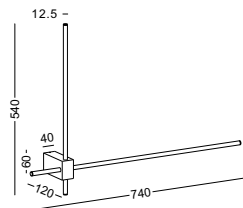

code **LWA392**
casing aluminum / anodized black + gold
lamping LED 12W / Ra>80 / 1200LM
Beam indirect light
2700K/3000K/4000K/6000K
installation IP20