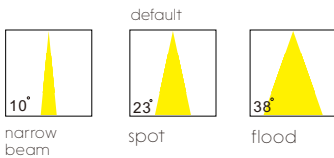

code LSP177-WT
LSP177-GD
LSP177-SL

casing aluminum
finishing white paint
anodized gold
anodized silver
lampping CREE COB 1304 / 5 Watt
Lumens 430LM
CRI Ra>90
Beam 10 / 23 / 38
lamp color 2700K/3000K/4000K/6000K
Input AC220-240V
installation single circuit/2 line track

Net Weight 0.41kg

lens available