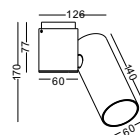

code **LSP180-SL**
casing aluminum / anodized silver
lamping COB 5W / Ra>90 /430LM
Beam 10/23/38 degree /
2700K/3000K/4000K/6000K
installation IP20
TRIAC dimming driver customizable
Check photometric on page001

surface customizable
black paint equal to RAL9011
concrete grey paint similar to RAL7037