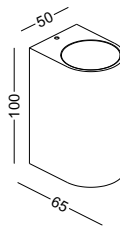

code **LWA453-BK**
casing aluminum / black painting
lamping COB 2x5W / 20 degree
/ Ra>90 / 860lm
Beam 2700K/**3000K**/4000K/6000K
installation IP65