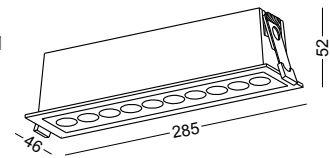

code **LDC727**
casing aluminum / white painting
lamping SMD 10X2W / Ra>80 / 2000LM
Beam 24 degree /
2700K/~~3000K~~/4000K/6000K
installation IP20
 Cut-out 276X35mm