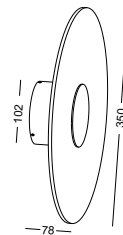

code **LWA436-WT**

casing aluminum / white painting

lampping LED 6W / Ra>80 / 600lm

Beam acrylic diffuser

2700K/**3000K**/4000K/6000K

installation IP65