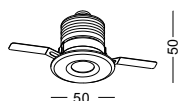

OUTDOOR IP65 LED RECESSED DOWNLIGHT

surface
customizable

■ concrete grey paint
similar to RAL7037

■ white paint
similar to RAL9003

code **LDC469**
casing aluminum / black painting
lamping led 3W / Ra>80 / 120LM
Beam 30 degree
2700K/**3000K**/4000K/6000K
installation IP65
cut-off dia 40mm