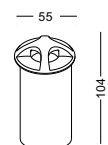

code **ODL027**

surface customizable concrete grey paint similar to RAL7037 anodized black sandblasted

casing aluminum / anodized silver / lamping LED 3W / Ra>80 / 120LM / four ways light / 2700K/**3000K**/4000K/6000K red / green / blue

installation **CE IP67** cut-off dia50x100mm for installation box