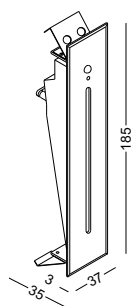

code **LSL7 10-BK**
casing Aluminium / black painting
lamping SMD 3W / Ra>80 / 170lm
Beam wide beam
2700K/3000K/4000K/6000K
installation IP20

installation with a 180x32x46mm steel box
cut-off 190mmx40mmxdepth 50mm

equipped with infrared and light sensor

code **LSL7 10-WT**
casing Aluminium / white painting

code **LSL7 10-GR**
casing Aluminium / grey painting