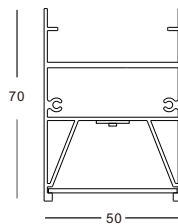

1. surface default
2. white paint similar to RAL9003
   - black paint equal to RAL9011
   - anodized silver brushed linear

1. surface customizable
2. concrete grey paint similar to RAL7037
   - anodized gold sandblasted