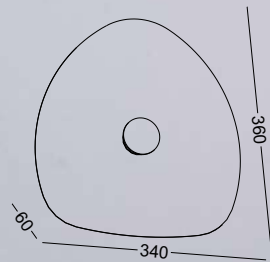

code LWA456
casing steel
lamping LED 3W
/ Ra>90 /270lm
Beam acrylic diffuser
2700K/3000K/4000K/6000K
installation IP20