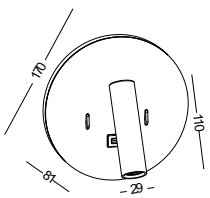

code **LWA496-BK**
casing aluminum / black painting
lamping spot 3W / Ra>80 / 120LM
back light 3W / Ra>80 / 300LM
Beam 30 degree for spot
acrylic diffuser for back light
2700K/~~3000K~~/4000K/6000K
installation IP20
Supplied with two switches on the bottom
Supplied with a 5V/2A USB charge port