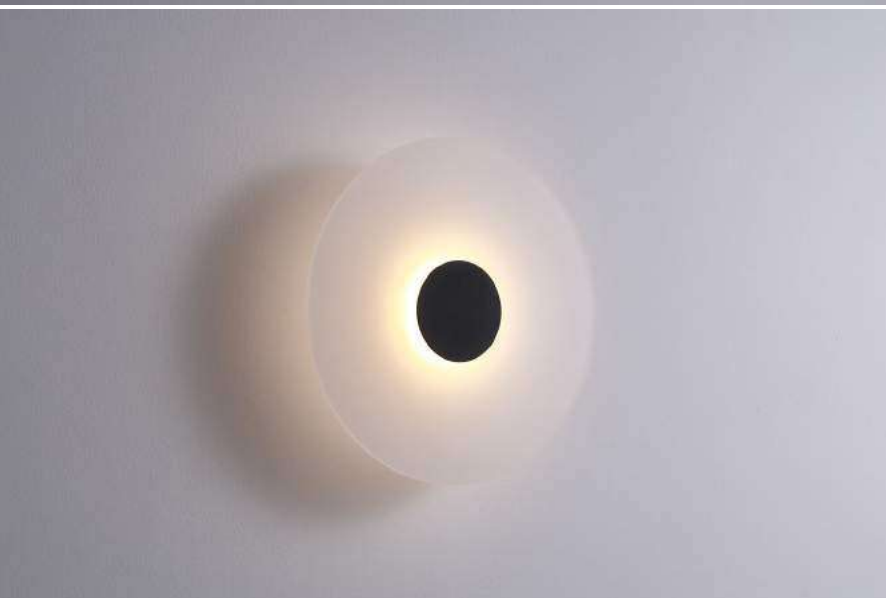

code **LWA436-BK**
casing aluminum / black painting
lamping LED 6W / Ra>80 / 600lm
Beam acrylic diffuser
2700K/**3000K**/4000K/6000K
installation IP65