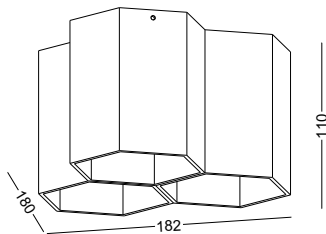

HEXAGON SERIES
Gu10 SOCKET
SURFACE
DOWNLIGHT

surface
customizable
■ concrete grey paint
similar to RAL7037

5W COB
GU10 LED
BULB
RECOMMENDED

code [LBL253B-BK](#) / [LBL253B-WT](#) / [LBL253B-GD](#) / [LBL253B-SL](#)

casing aluminum / black painting / white painting / anodized gold / anodized silver / lamping 3X Gu10 socket Max 50w / surface mount

installation IP20 / bulb not included / Gu10 5W LED Bulb recommended