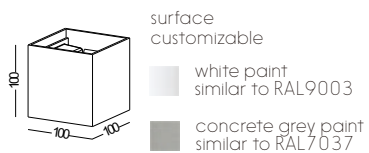

code **LWA288-BK**
casing aluminum / black painting
lamping LED 2X3W / Ra>80 / 600LM
Beam up and down light can be
adjusted from 5 degree to
120 degree /
2700K/~~3000K~~/4000K/6000K
installation IP65

up and down light cover sheet adjustable