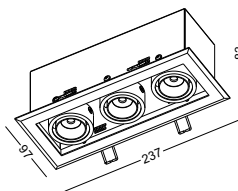

LDC465

aluminum / white painting / black plated shield
COB 3x5W / Ra>90 / 1290lm / 24 degree / 3000K

Cut-out 215x80mm