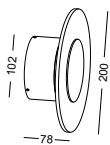

code **LWA434-WT**

casing aluminum / white painting

lampping LED 6W / Ra>80 / 600lm

Beam acrylic diffuser

2700K/**3000K**/4000K/6000K

installation IP65