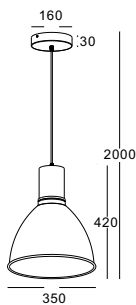

OFFICE PENDANT / LED HIGH BAY

reflector available

- aluminum heat sink
  steel lamp shade
- default five colors finish
  black/white/red/green/
  yellow
- 15/24/38 degree reflector
  optional
- supplied with 2m hanging cable
- good for office, retail shop,
  restaurant, café shop, and etc.

code LPL302-BK / LPL302-WT

casing aluminum casing / black paint / lamping COB 20W / Ra>90 / 1600LM / Beam 15/24/38 degree /
steel lamp shade / white paint

2700K/3000K
/4000K/6000K

installation IP20 lamp shade dia350mm x 250mm 2meter cable / cable length customizable