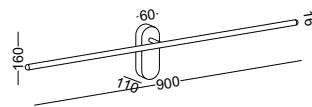

code **LWA244**
casing aluminum / anodized black
lamping LED 10W / Ra>80 / 1000LM
Beam indirect light
2700K/3000K/4000K/6000K
installation IP20 90°

surface customizable

- white paint similar to RAL9003
- concrete grey paint similar to RAL7037
- anodized silver brushed linear