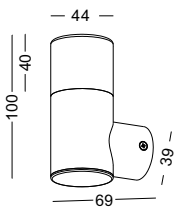

code **LWA371**
casing all in brass
finishing polished
lamping COB 3W / Ra>90 / 300LM
Beam acrylic diffuser
2700K/**3000K**/4000K/6000K
installation IP65