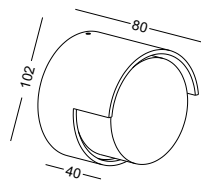

code **LWA382-WT**
casing aluminum / white painting
lamping LED 4W / Ra>80 / 400LM
Beam acrylic diffuser
2700K/**3000K**/4000K/6000K
installation IP65

surface
customizable

concrete grey paint
similar to RAL7037