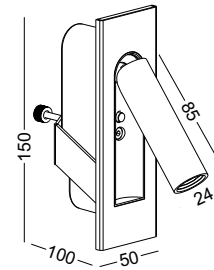

THE BEST READING LAMP EVER DESIGNED
360 DEGREE FREE TURNING
DEEP RECESSED LIGHT
FOR ANTI-GLARE PURPOSE
TURNING BACK AND SWITCHED OFF
SMART AND EASY INSTALLATION
BY SCREWING IN ONE NUT
SMALL/BIG TWO SIZES OPTIONAL

code **LWA321-CR**
casing aluminum / chrome plated
lamping LED 3W / Ra>80 / 120LM
Beam 30 degree /
2700K/3000K/4000K/6000K
installation IP20
cut-off 125x35mm
by 105mm depth hole for
installation box and driver

supplied with installation box and driver

with built-in switch, when head pressed
in, the light switched off

the head can be rotated 350 degree
left and right, 90 degree up and down

code **LWA321-BK**
casing aluminum / black paint

code **LWA321-WT**
casing aluminum / white paint

code **LWA321-BG**
casing aluminum / brushed and gold plated-matte