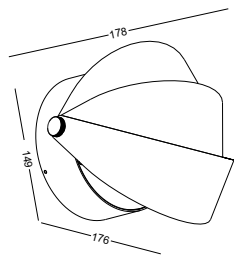

code **LWA451-MC**
casing aluminum / mixed color
lamping COB 6W / up and down light
/ Ra>90 / 500lm
Beam shade adjustable
2700K/**3000K**/4000K/6000K
installation ☒ ☐ ☐ ☐ ☐ IP65