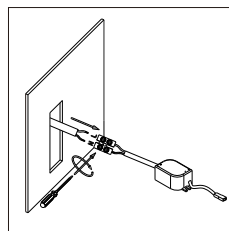

STEP 2
Put the
driver
and
connect to the
main