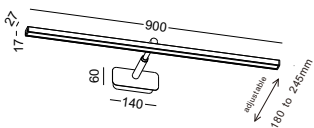

code **LWA519-GD**
casing aluminum / anodized gold
lamping LED 12W / Ra>80 / 1200lm
Beam acrylic diffuser
2700K/**3000K**/4000K/6000K
installation IP20
height adjustable from 185mm to 250mm