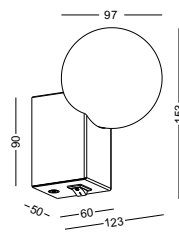

code **LWA499-WT**
casing steel+aluminum / white painting
lamping cob 3W / Ra>90 / 270LM
Beam acrylic diffuser
2700K/3000K/4000K/6000K
installation IP20
Supplied with a switch on the bottom