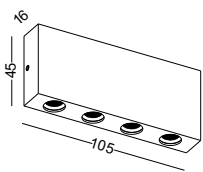

code **LWA328-BK**
casing aluminum / black painting
lamping LED 2W / Ra>80 / 140LM
Beam 30 degree / 2700K/3000K / 4000K/6000K
lamp input DC 12V/Parallel connection
max 150pcs
installation surface mount
■ ■ ◆ CE ▽ IP20