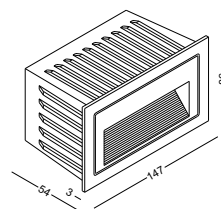

 cut-off dia70x45mm
 for the installation box

code **ODL703**
 casing aluminum / black painting
 lamping SMD 3W / Ra>80 / 300lm
 Beam 2700K/**3000K**/4000K/6000K
 installation IP65

cut-off 105x55x50mm
 for the installation box