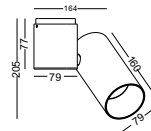

code **LSP181-SL**

casing aluminum / anodized silver

lamping COB 9W / Ra>90 / 800LM

Beam 10/23/38 degree /

2700K/3000K/4000K/6000K

installation IP20

TRIAC dimming driver customizable

Check photometric on page001

surface customizable

black paint equal to RAL9011

concrete grey paint similar to RAL7037