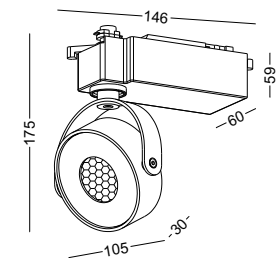

surface customizable concrete grey paint similar to RAL7037