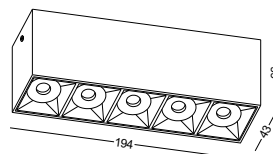

code **LBL713-WT**
casing aluminium / white painting
lamping SMD 15W / Ra>80 / 600lm
Beam 24 degree /
2700K/**3000K**/4000K/6000K
installation ☐ ☒ ☒ ☒ ☒ IP20