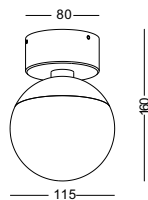

code **LBL299-BK**
casing aluminum / black painting
lamping Led 6W / Ra>80 / 600LM
Beam acrylic diffuser/
2700K/3000K/4000K/6000K
installation IP20

code **LBL299-WT**
casing aluminum / white painting
lamping Led 6W / Ra>80 / 600LM
Beam acrylic diffuser/
2700K/3000K/4000K/6000K
installation IP20