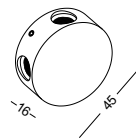

code **LWA324-WT**
casing aluminum / white painting
lamping LED 1W / Ra>80 / 70LM
Beam 30 degree / 2700K/**3000K**
/4000K/6000K
lamp input DC 12V/Parallel connection
max 300pcs
installation surface mount
■ ■ ◆ CE ▽ IP20