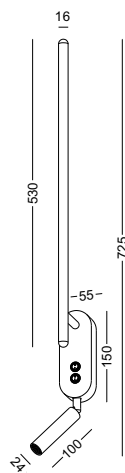

code **LWA473-BK**
casing aluminum / black painting
lamping SMD 6W+3W spot
/ Ra>80 /600LM+120lm
Beam 30 degree for the spot
2700K/**3000K**/4000K/6000K
installation IP20

Supplied with 2 switches on the base
to control both lights