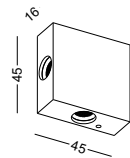

code **LWA325-GR**
casing aluminum / grey painting
lamping LED 1W / Ra>80 / 70LM
Beam 30 degree / 2700K/**3000K**
/4000K/6000K
lamp input DC 12V/Parallel connection
max 300pcs
installation surface mount