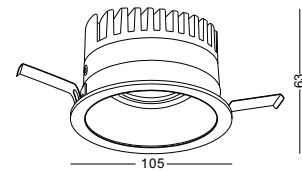

code **LDC736**
casing aluminum / white painting
lamping COB 15W / Ra>90 / 1275LM
Beam 24 degree /
2700K/3000K/4000K/6000K
installation IP20
 Cut-out dia 95mm