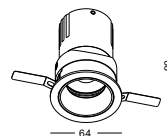

LDC431

aluminum / white painting / black plated shield
COB 9W / Ra>90 / 800lm / 24 degree / 3000K

Cut-out dia 55mm