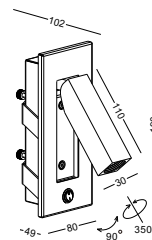

code **LWA545-WT**
casing steel+aluminum / white painting
lamping LED 3W / Ra>80 /120LM
Beam 30 degree
2700K/**3000K**/4000K/6000K
installation IP20
recessed cut-off 170x55mm
required cupboard thickness: 5-20mm