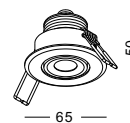

code **LDC470**
casing aluminum / black painting
lamping led 3W / Ra>80 / 120LM
Beam 30 degree
2700K/**3000K**/4000K/6000K
installation IP65
cut-off dia 55mm