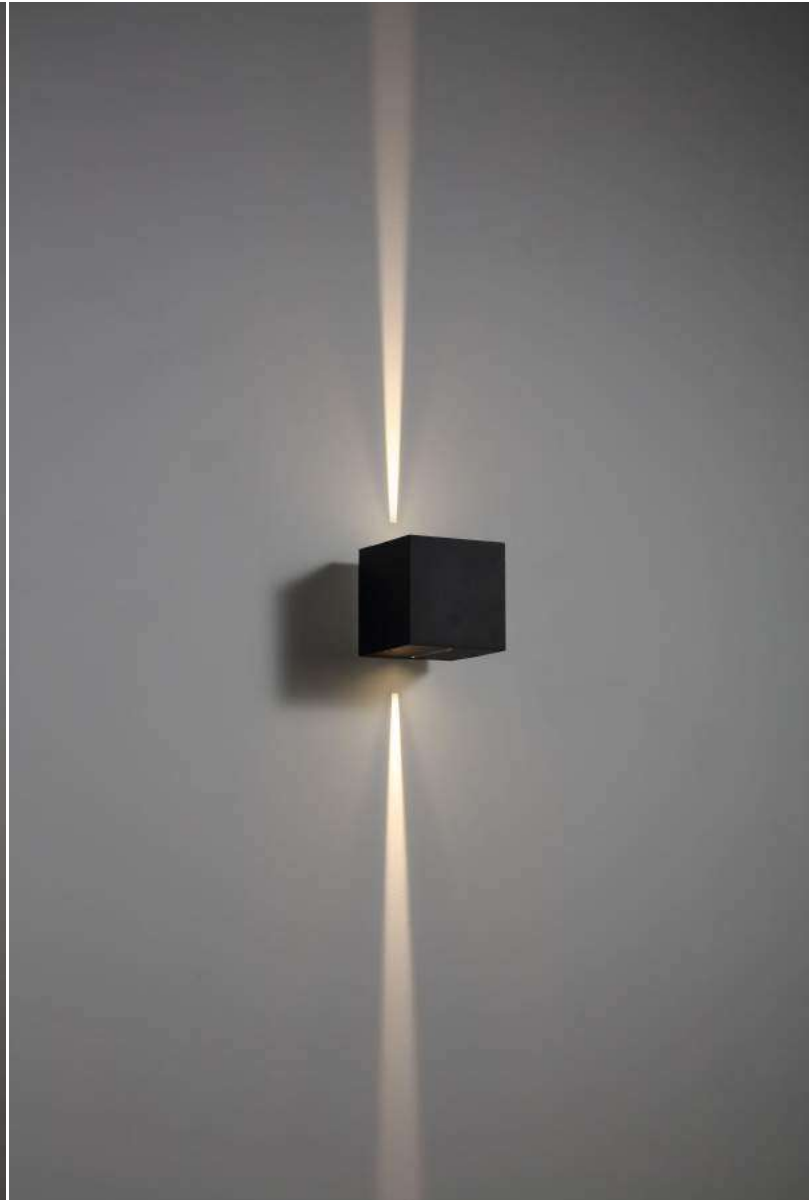

code **LWA300A-BK**
casing aluminum / black painting
lamping LED 3W / Ra>80 / 300LM
Beam 8 degree /
2700K/~~3000K~~/4000K/6000K
installation IP65

surface customizable
white paint similar to RAL9003
concrete grey paint similar to RAL7037

code **LWA300B-BK**
casing aluminum / black painting
lamping LED 2X3W / Ra>80 / 600LM
Beam 8 degree /
2700K/~~3000K~~/4000K/6000K
installation IP65

surface customizable
white paint similar to RAL9003
concrete grey paint similar to RAL7037