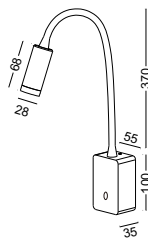

code **LWA232A-BK**
casing aluminum / anodized black
lamping LED 3W / Ra>80 / 120LM
Beam 30 degree /
2700K/**3000K**/4000K/6000K
installation IP20

surface customizable white paint similar to RAL9003
anodized silver brushed linear
chrome plated

with touching sensor switch