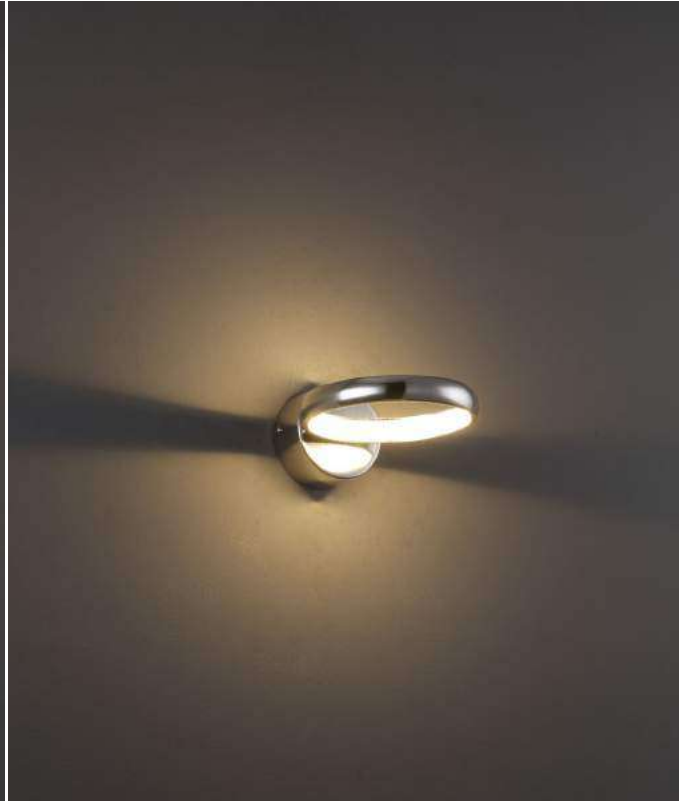

code **LWA223**

casing aluminum / chrome plated

lampping led 6W / Ra>80 / 600LM

Beam light inside the ring /

2700K/3000K/4000K/6000K

installation IP20

surface customizable

black paint equal to RAL9011

white paint similar to RAL9003

concrete grey paint similar to RAL7037

code **LWA222**

casing aluminum / chrome plated

lampping led 6W / Ra>80 / 600LM

Beam light inside the ring /

2700K/3000K/4000K/6000K

installation IP20

surface customizable

black paint equal to RAL9011

white paint similar to RAL9003

concrete grey paint similar to RAL7037