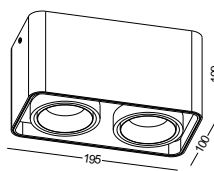

code **LBL709-WT**
casing aluminium / white painting
lamping COB 2X9W / Ra>90 / 1600lm
Beam 24 degree /
2700K/**3000K**/4000K/6000K
installation IP20