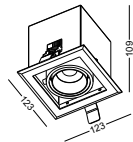

 Cut-out 145x80mm

LDC465

aluminum / white painting / black plated shield
COB 3x5W / Ra>90 / 1290lm / 24 degree / 3000K

 Cut-out 215x80mm

GRILLE SPOT ROTATABLE

 IP20

Lens angle available/COB lamp

CCT available / for COB lamp