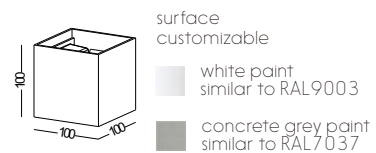

code **LWA288-WT**
casing aluminum / white painting
lamping LED 2X3W / Ra>80 / 600LM
Beam up and down light can be
adjusted from 5 degree to
120 degree /
2700K/~~3000K~~/4000K/6000K
installation IP65

up and down light cover sheet adjustable