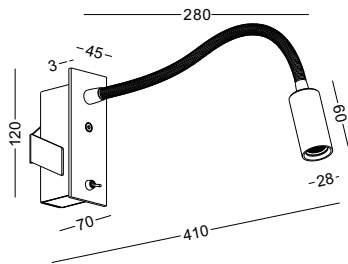

code **LWA373-BK**

casing aluminum / black painting

lampping LED 3W / Ra>80 / 120LM

Beam 30 degree

2700K/3000K/4000K/6000K

installation IP20

recessed cut-off 110X35mm

code **LWA373-WT**

casing aluminum / white painting

code **LWA373-SL**

casing aluminum / anodized silver