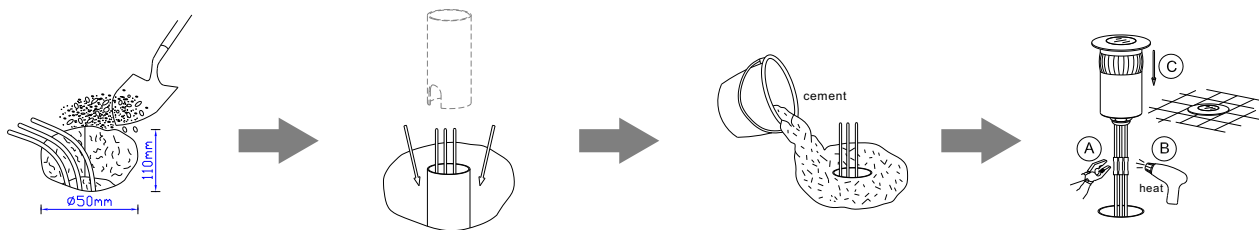

installation guide

100-240V input