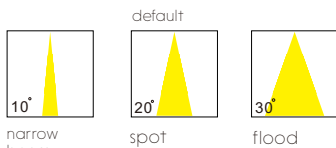

code LSP190-SL
casing aluminum
finishing anodized silver
lamping CREE COB 1512
20 Watt
Lumens 1600LM
CRI Ra>90
Beam 10 / 20 / 30
lamp color 2700K/3000K/4000K/6000K
Input AC220-240V
installation single circuit/3 line track

▲ Net Weight 1.26kg

lens available