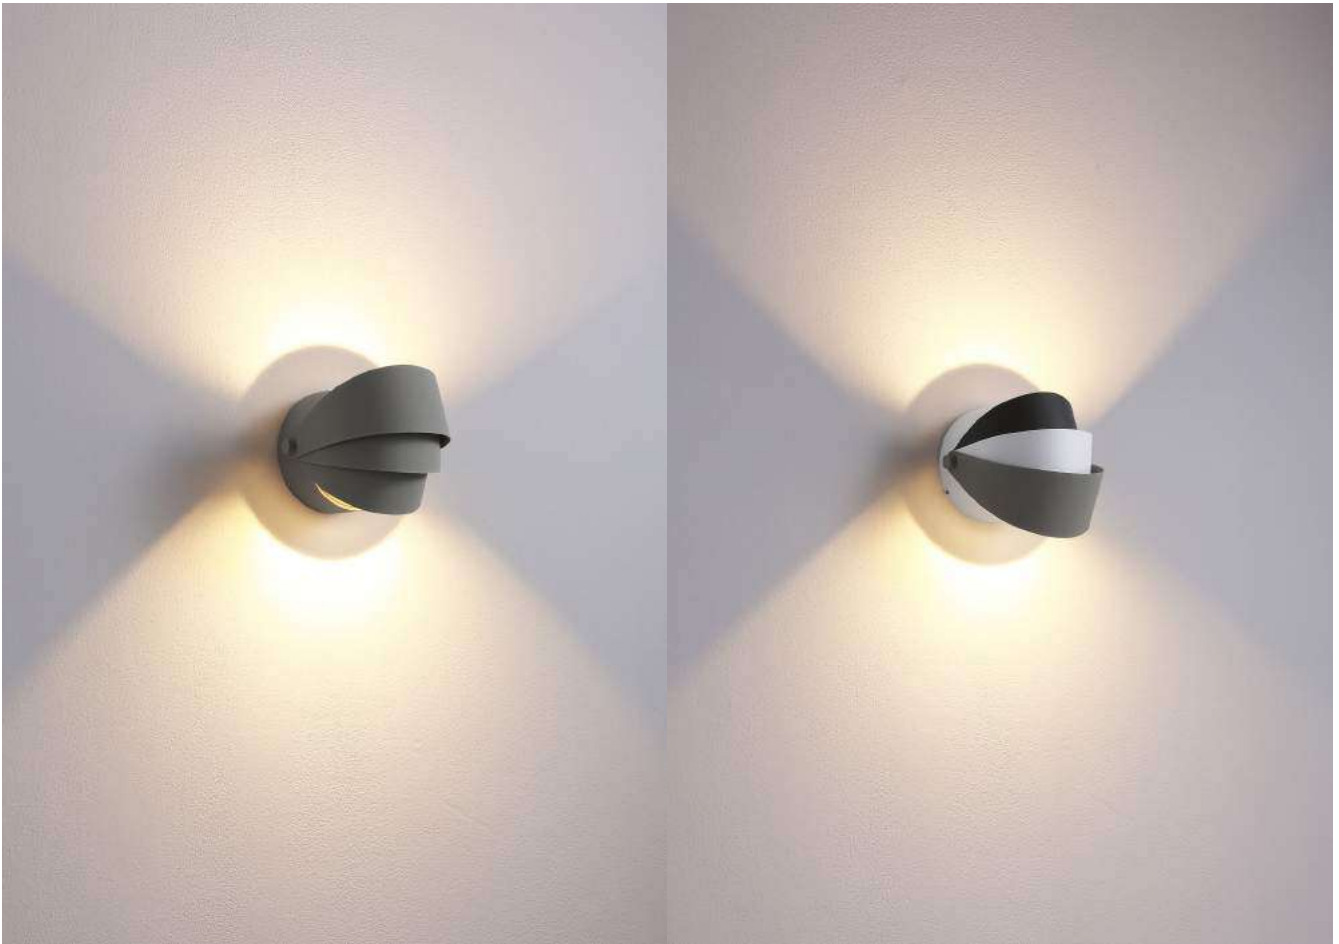

code **LWA450-GR**
casing aluminum / grey painting
lamping COB 3W / up and down light
/ Ra>90 / 300lm
Beam shade adjustable
2700K/**3000K**/4000K/6000K
installation **CE** IP65

code **LWA450-MC**
casing aluminum / mixed color
lamping COB 3W / up and down light
/ Ra>90 / 300lm
Beam shade adjustable
2700K/**3000K**/4000K/6000K
installation **CE** IP65