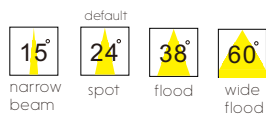

 Cut-out 155x85mm

LDC459

aluminum / white painting / black plated shield
COB 3x5W / Ra>90 / 1290lm / 24 degree / 3000K

 Cut-out 225x85mm

GRILLE SPOT ROTATABLE

 IP20

Lens angle available/COB lamp

CCT available / for COB lamp