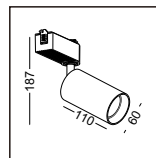

code DS005-BK
casing aluminum
finishing black painting
lamping Gu 10 Socket
supplied with 5W led bulb
Lumens 430LM
CRI Ra>80
Beam 30 degree
lamp color 2700K/3000K/4000K/6000K
Input AC100-240V
installation single circuit/2 line track
3-line with earth customizable