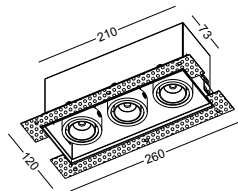

LDC459

aluminum / white painting / black plated shield
COB 3x5W / Ra>90 / 1290lm / 24 degree / 3000K

Cut-out 225x85mm