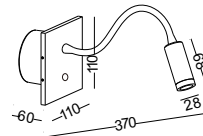

code **LWA230A-WT**
casing aluminum / white paint
lamping LED 3W / Ra>80 / 120LM
Beam 30 degree /
2700K/**3000K**/4000K/6000K
installation

supplied with installation box and driver

with touching sensor switch

cut-off dia80mm
by 60mm depth hole for
installation box and driver

if there is no enough space
for the box, we can supply
an aluminum ring for insta-
llatoin.