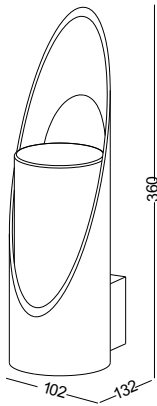

code **LWA312**
casing aluminum / black painting
lamping COB 5W / Ra>90 / 430LM
Beam acrylic diffuser
2700K/3000K/4000K/6000K
installation IP65

surface customizable

- white paint similar to RAL9003
- concrete grey paint similar to RAL7037