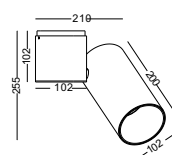

code **LSP182-SL**
casing aluminum / anodized silver
lamping COB 12W / Ra>90 /900LM
Beam 10/23/38 degree /
2700K/3000K/4000K/6000K
installation IP20
TRIAC dimming driver customizable
Check photometric on page001

surface customizable

- black paint equal to RAL9011
- concrete grey paint similar to RAL7037