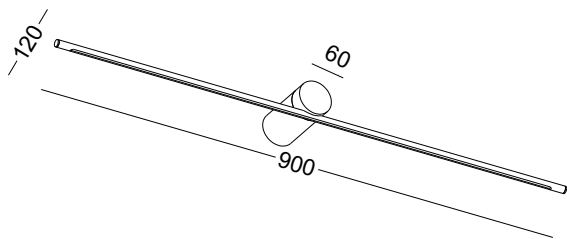

code [LWA529-BK](#)
casing aluminum / black painting
lamping LED 12W / Ra>80 / 1200LM
Beam 2700K/**3000K**/4000K/6000K
installation IP20

code [LWA529-WT](#)
casing aluminum / white painting

code [LWA529-GD](#)
casing aluminum / black painting
+anodized gold