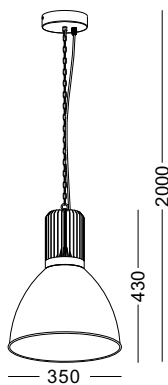

■ Ⓢ CE IP20

code	finishing	lamping	CRI	lumen	Beam/degree	LED color
LPL311-BK-20W	black paint	CREE COB 1816 20W	Ra>90	1600lm	10 / 23 / 38	2700K/3000K/4000K/6000K
LPL311-BK-24W	black paint	CREE COB 1816 24W	Ra>90	1920lm	10 / 23 / 38	2700K/3000K/4000K/6000K
LPL311-BK-28W	black paint	CREE COB 1816 28W	Ra>90	2240lm	10 / 23 / 38	2700K/3000K/4000K/6000K
LPL311-BK-32W	black paint	CREE COB 1820 32W	Ra>90	2560lm	10 / 23 / 38	2700K/3000K/4000K/6000K
LPL311-BK-36W	black paint	CREE COB 2530 36W	Ra>90	2880lm	10 / 23 / 38	2700K/3000K/4000K/6000K
LPL311-BK-42W	black paint	CREE COB 2530 42W	Ra>90	3360lm	10 / 23 / 38	2700K/3000K/4000K/6000K
LPL311-WT-20W	white paint	CREE COB 1816 20W	Ra>90	1600lm	10 / 23 / 38	2700K/3000K/4000K/6000K
LPL311-WT-24W	white paint	CREE COB 1816 24W	Ra>90	1920lm	10 / 23 / 38	2700K/3000K/4000K/6000K
LPL311-WT-28W	white paint	CREE COB 1816 28W	Ra>90	2240lm	10 / 23 / 38	2700K/3000K/4000K/6000K
LPL311-WT-32W	white paint	CREE COB 1820 32W	Ra>90	2560lm	10 / 23 / 38	2700K/3000K/4000K/6000K
LPL311-WT-36W	white paint	CREE COB 2530 36W	Ra>90	2880lm	10 / 23 / 38	2700K/3000K/4000K/6000K
LPL311-WT-42W	white paint	CREE COB 2530 42W	Ra>90	3360lm	10 / 23 / 38	2700K/3000K/4000K/6000K