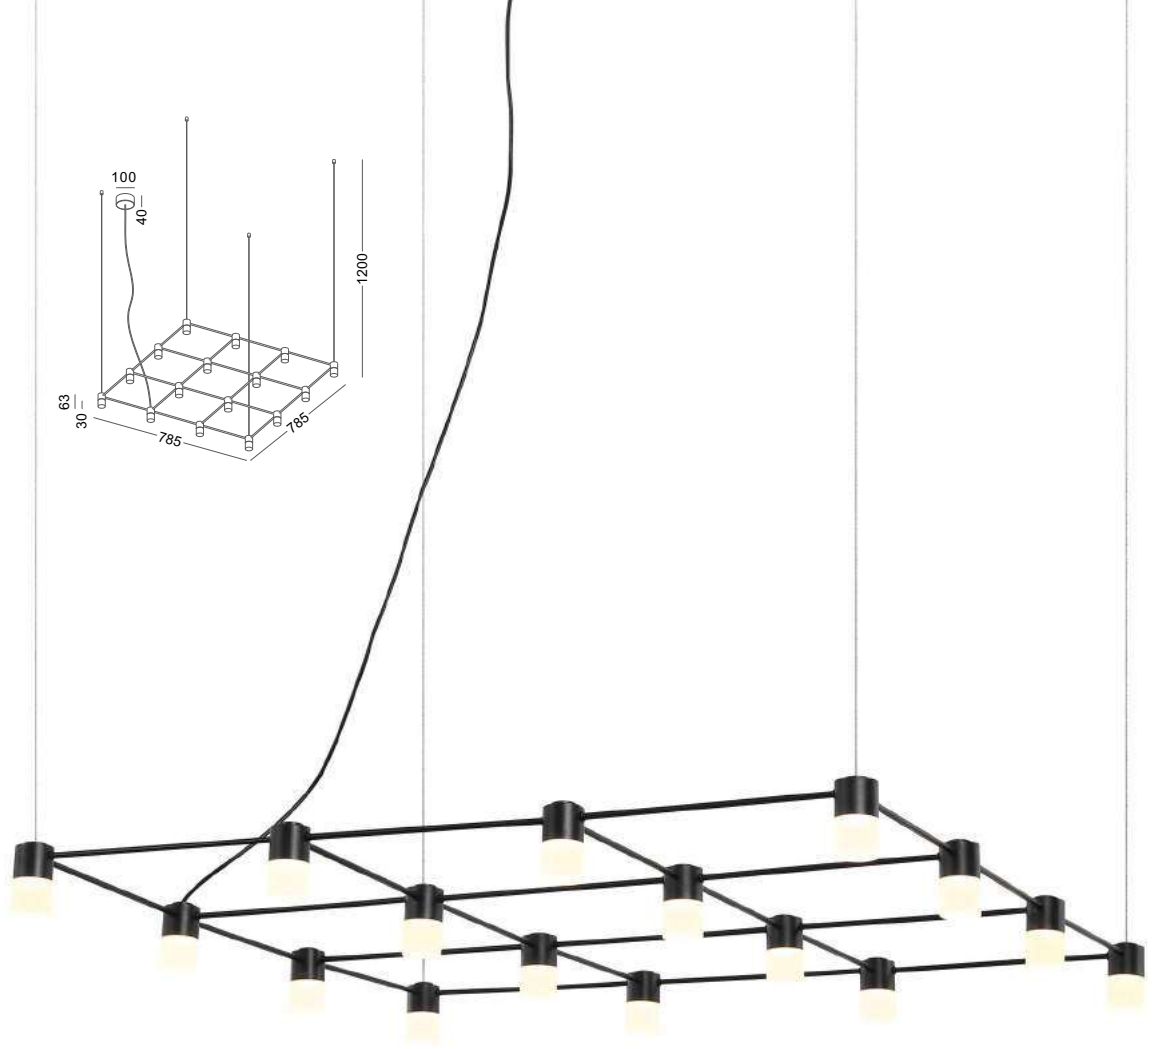

code **LPL344-BK**

surface customizable white paint similar to RAL9003

casing aluminum+steel / black painting / lamping cree 16W / Ra>80 / 1120LM / acrylic diffuser / 2700K/**3000K**/4000K/6000K

installation IP20 grille size 785mm x 785mm 1.2meter cable / cable length customizable