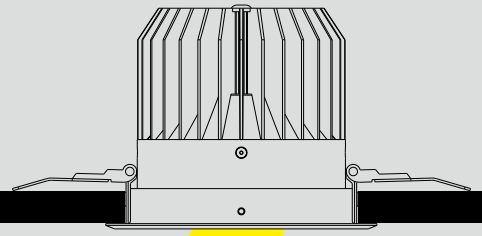

**LED
RECESSED
SPOT LIGHT**