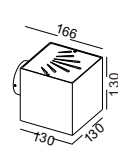

surface customizable
white paint similar to RAL9003
concrete grey paint similar to RAL7037