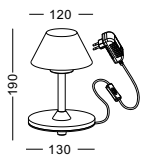

code **LTLO29-BK**

surface customizable white paint similar to RAL9003 concrete grey paint similar to RAL7037 anodized gold brushed circular

casing aluminum / anodized black / lamping COB 3W / Ra>90 / 300LM / acrylic diffuser / 2700K/3000K/4000K/6000K

installation IP20 EU standard plug with switch on the cable / 1.5M cable