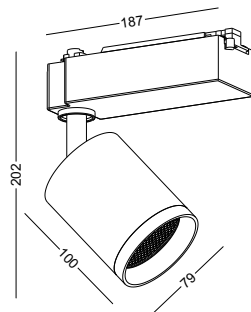

code LSP195
casing aluminum
finishing black paint+anodized gold
lamping COB 16W
Lumens 1400LM
CRI Ra>90
Beam 10 / 20 / 30 degree
lamp color 2700K/3000K/4000K/6000K
Input AC220-240V
installation single circuit/3 line track

Net Weight 0.95kg

lens available