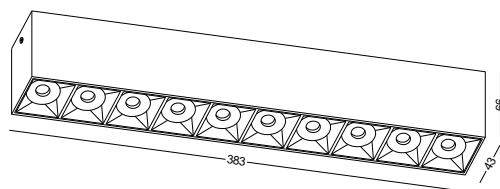

code **LBL714-WT**
casing aluminium / white painting
lamping SMD 30W / Ra>80 / 1200lm
Beam 24 degree /
2700K/**3000K**/4000K/6000K
installation ☐ ☒ ☒ ☒ ☒ IP20