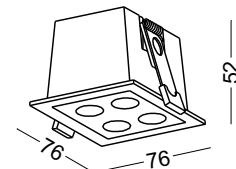

code **LDC724**
casing aluminum / white painting
lamping SMD 4X2W / Ra>80 / 800LM
Beam 24 degree /
2700K/3000K/4000K/6000K
installation IP20
Cut-out 68X68mm