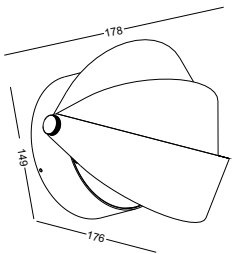

code **LWA451-BK**
casing aluminum / black painting
lamping COB 6W / up and down light
/ Ra>90 / 500lm
Beam shade adjustable
2700K/**3000K**/4000K/6000K
installation IP65