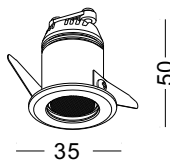

- IP20
- Dia 30mm
- installed in groups
- power-supply not included

code	casing	finishing	lamping	CRI	lumen	Beam/degree	LED color
LDC005A-WT	aluminum	white painting	LED 3W	Ra>80	120lm	10 / 20 / 30	2700K/3000K /4000K/6000K /red/green/blue
LDC005A-BK	aluminum	anodized black	LED 3W	Ra>80	120lm	10 / 20 / 30	2700K/3000K /4000K/6000K /red/green/blue
LDC005A-SL	aluminum	anodized silver	LED 3W	Ra>80	120lm	10 / 20 / 30	2700K/3000K /4000K/6000K /red/green/blue
LDC005A-GD	aluminum	gold plated	LED 3W	Ra>80	120lm	10 / 20 / 30	2700K/3000K /4000K/6000K /red/green/blue