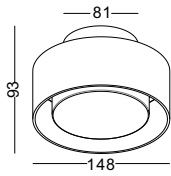

code **LBL229-BK**
casing aluminum / black painting
lamping LED 6W / Ra>80 / 600LM
Beam acrylic diffuser /
2700K/3000K/4000K/6000K
installation IP20