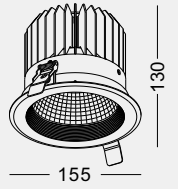

LED SPOT LIGHT HIGH POWER HIGH LUMENS

reflector available

surface customizable black paint equal to RAL9011 concrete grey paint similar to RAL7037

cut-out dia 140mm
IP20

code	casing	finishing	lamping	CRI	lumen	Beam/degree	LED color
LDC207-20W	aluminum	white painting	CREE COB 18 16 20W	Ra>90	1600lm	10/23/38	2700K/3000K /4000K/6000K
LDC207-24W	aluminum	white painting	CREE COB 18 16 24W	Ra>90	1920lm	10/23/38	2700K/3000K /4000K/6000K
LDC207-28W	aluminum	white painting	CREE COB 18 20 28W	Ra>90	2240lm	10/23/38	2700K/3000K /4000K/6000K