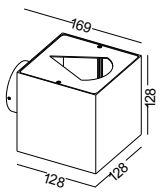

code **LWA300F-WT**
casing aluminum / white paint
lamping LED 6W / Ra>90 / 500LM
Beam 60 degree /
2700K/**3000K**/4000K/6000K
installation IP65

surface customizable black paint equal to RAL9011
concrete grey paint similar to RAL7037