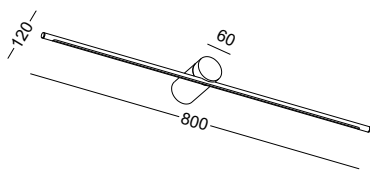

code **LWA528-BK**
casing aluminum / white painting
lamping LED 11W / Ra>80 / 1100LM
Beam 2700K/3000K/4000K/6000K
installation