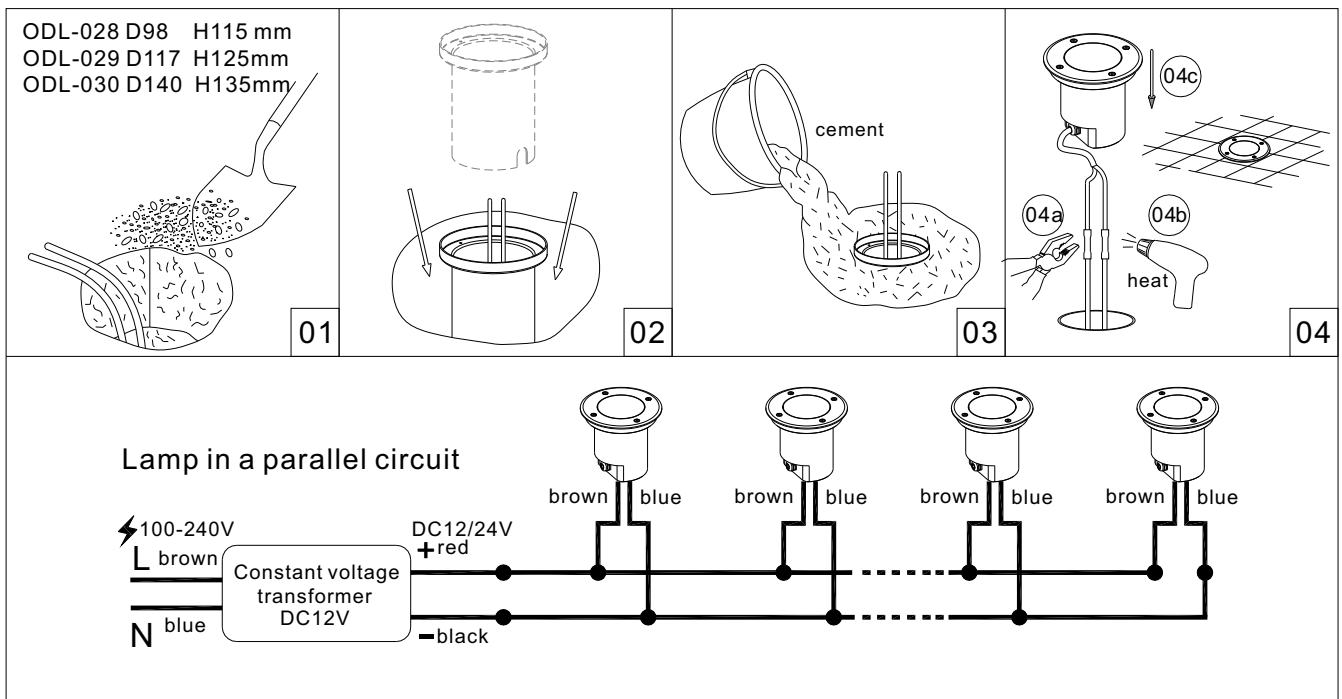

ODL028-IN12 / ODL029-IN12 / ODL030-IN12 installation

DO NOT CONNECT THE LAMP DIRECTLY TO THE MAIN