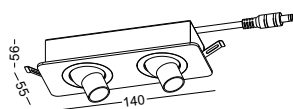

code **LDC369**

casing aluminum / anodized black / lamping LED 2x3W / Ra>80 / 240LM / Beam 10/20/30 degree / 2700K/3000K/4000K/6000K

installation IP20 cut-off 130x47mm hole precisely for installation / minimum 10mm thickness board

surface customizable white paint similar to RAL9003 anodized silver sandblasted