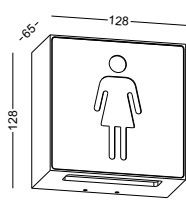

code **LWA482-BK**
casing aluminum / black painting
lamping SMD 6W / Ra>80 / 600LM
Beam 2700K/3000K/4000K/6000K
installation

surface customizable concrete grey paint similar to RAL7037