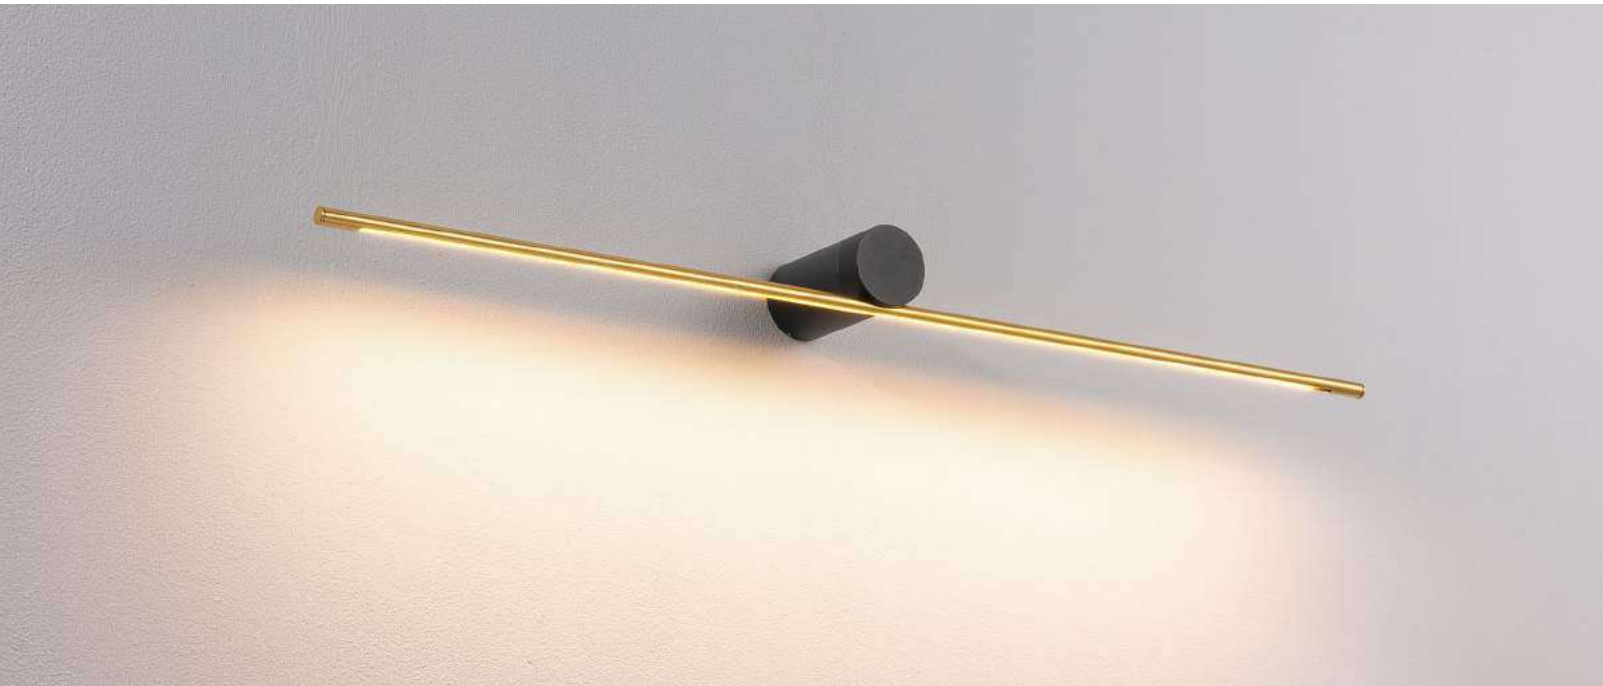

code [LWA529-BK](#)
casing aluminum / black painting
lamping LED 12W / Ra>80 / 1200LM
Beam 2700K/**3000K**/4000K/6000K
installation IP20

code [LWA529-WT](#)
casing aluminum / white painting

code [LWA529-GD](#)
casing aluminum / black painting
+anodized gold