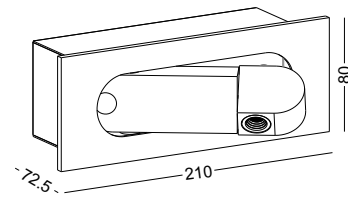

code **LWA323-WT**
casing aluminum
finishing white painting
lamping CREE XPE 1X3W
Lumens 120LM
CRI Ra>80
Beam 30 degree
lamp color 2700K/**3000K**/4000K/6000K
Input AC220-240V
installation Recessed wall mount
cut-off 180x70x75mm
check manul below

code **LWA323-BK**
casing aluminum
finishing black painting
lamping CREE XPE 1X3W
Lumens 120LM
CRI Ra>80
Beam 30 degree
lamp color 2700K/**3000K**/4000K/6000K
Input AC220-240V
installation Recessed wall mount
cut-off 180x70x75mm
check manul below

▲ Net Weight 1.07kg

▲ Net Weight 1.07kg