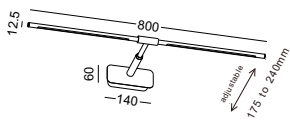

code **LWA508-BK**
casing aluminum / black painting
lamping LED 8W / Ra>80 / 800lm
Beam acrylic diffuser
2700K/3000K/4000K/6000K
installation IP20
height adjustable from 175mm to 240mm