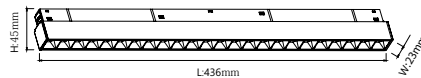

code **LSP719**

casing aluminum / black painting
lamping Osram SMD 24W / Ra>90 / 2160LM
Beam **24** / 36 degree /
3000K/4000K/6000K
Lamp size :L436*W23*H45mm