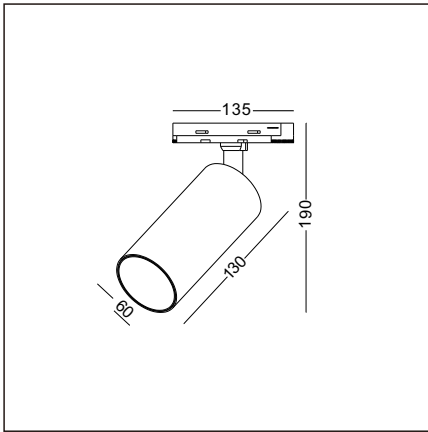

**SUPER SLIM LED TRACK SPOT LIGHT
12W / DIA102MM VERSION**

**DEFAULT 3 FINISHING COLOR AVAILABLE
4 MORE FINISHING COLOR CUSTOM MADE**

**GOOD SERIES FOR HOME, MUSEUM,
CAFÉ SHOP, RETAIL SHOP, AND ETC.**

code LSP177-WT
LSP177-GD
LSP177-SL