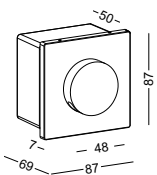

code **ODL060-WT**
casing aluminum / white painting
lamping CREE 3W / down light
/ Ra>80 / 120lm
Beam 2700K/**3000K**/4000K/6000K
installation **IP65**
installed with a standard 86mm switch box
for indoor and outdoor