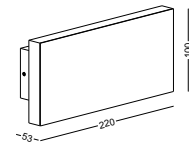

code **LWA294A-WT**
LWA294A-BK

casing aluminum / steel cover / white paint / black paint

lampping LED 9W / Ra>80 /900LM

Beam indirect light / acrylic diffuser
2700K/~~3000K~~/4000K/6000K

installation IP20