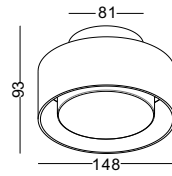

code **LBL229-WT**
casing aluminum / white painting
lamping LED 6W / Ra>80 / 600LM
Beam acrylic diffuser /
2700K/3000K/4000K/6000K
installation IP20