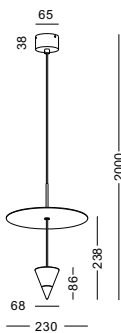

LED PENDANT MEASUREMENTS

LPL400