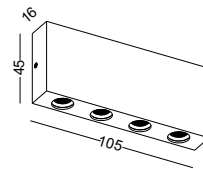

code **LWA328-GR**
casing aluminum / grey painting
lamping LED 2W / Ra>80 / 140LM
Beam 30 degree / 2700K/3000K / 4000K/6000K
lamp input DC 12V/Parallel connection
max 150pcs
installation surface mount
■ ■ ◆ CE ▽ IP20