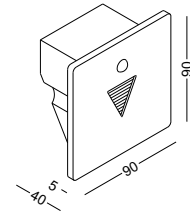

code **LSL708-WT**
casing Aluminium / white painting
lamping SMD 3W / Ra>80 / 170lm
Beam wide beam
2700K/~~3000K~~/4000K/6000K
installation IP20

installation with standard 86mm switch box which is supplied with the lamp

equipped with infrared and light sensor