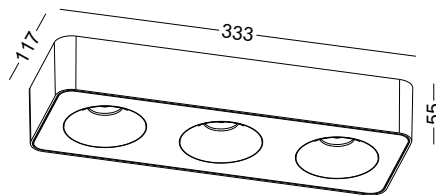

Super Slim
Surface Downlight Series
Full Spectrum Led Chips
Adopted CRI>97
TRIAC dimming Driver
White/black color

code **LBL723-BK**
casing aluminum / black painting
lamping COB 3X8W
Ra>97 / 1920LM
Beam 38 degree
2700K/3000K/4000K/6000K
installation IP20

code **LBL723-WT**
casing aluminum / white painting
lamping COB 3X8W
Ra>97 / 1920LM
Beam 38 degree
2700K/3000K/4000K/6000K
installation IP20