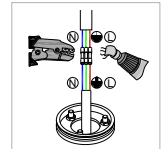

LED GARDEN AND PATH LIGHTS

code **LFL041**

LFL042

LFL043

casing aluminum

finishing black painting

lampping COB 6W

Lumens 500LM

CRI Ra>90

Beam Solid acrylic diffuser/

Laser cut inside and reflect

and diffuse the light

led color 2700K/**3000K**/4000K/6000K

Input AC 100-240V

built-in power-supply

installation **CE** IP65

code **LFL041-IN12**

LFL042-IN12

LFL043-IN12

Input DC 12/24V

built-in power-supply

installation in parallel

surface customizable

concrete grey paint similar to RAL7037

code	A/mm	B/mm	C/mm
LFL041	60	460	110
LFL042	60	660	110
LFL043	60	810	110