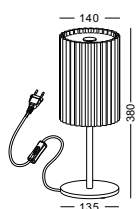

code **LTL032-GD**
casing aluminum / anodized gold
lamping LED 2x6W / Ra>80 / 1200LM
Beam acrylic diffuser / up and down light
2700K/3000K/4000K/6000K
installation IP20

code **LTL032-SL**
casing aluminum / anodized silver

code **LTL032-BK**
casing aluminum / anodized black