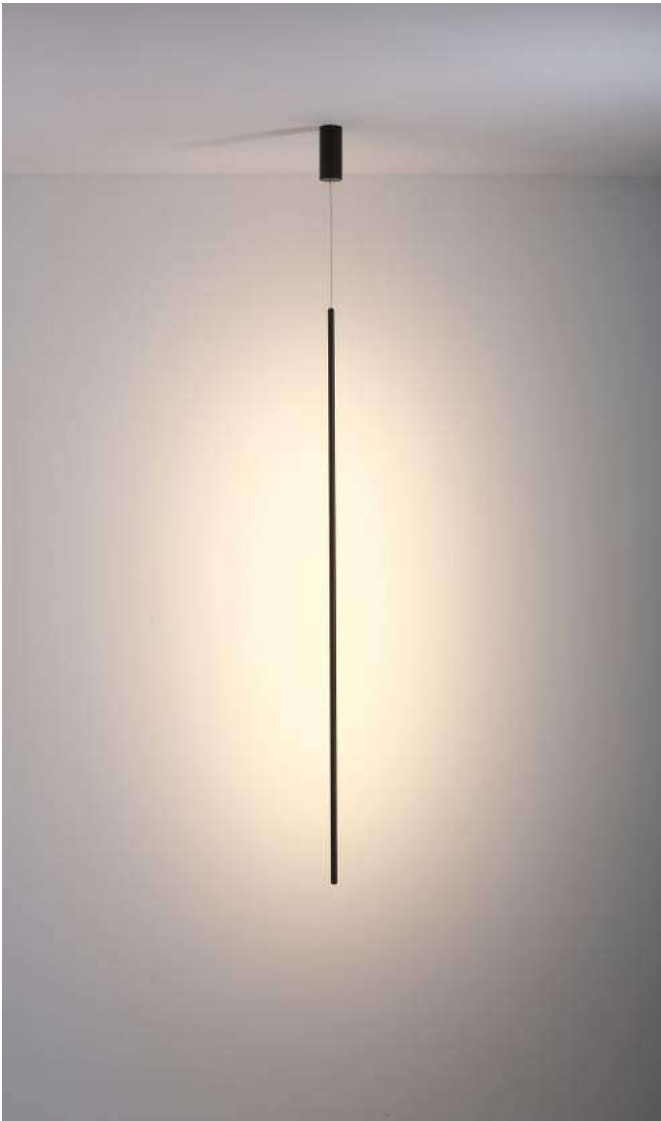

code **LPL361-BK**

surface customizable chrome plated concrete grey paint similar to RAL7037

casing aluminum / black painting / lamping LED 18W / Ra>80 / 1800LM / side beam / 2700K/~~3000K~~/4000K/6000K

installation IP20 lamp rode dia 16mm x 1500mm 2meter total lamp / cable length customizable

code **LPL361-GD**

surface customizable chrome plated concrete grey paint similar to RAL7037

casing aluminum / white painting / lamping LED 18W / Ra>80 / 1800LM / side beam / 2700K/~~3000K~~/4000K/6000K

installation IP20 lamp rode dia 16mm x 1500mm 2meter total lamp / cable length customizable