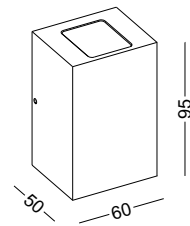

code **LWA412**
casing aluminum / black painting
lamping LED 3W / Ra>80 / 120LM
Beam 8 degree
2700K/3000K/4000K/6000K
installation IP65