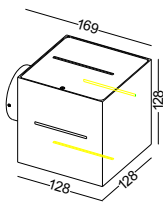

code **LWA300C-WT**

casing aluminum / white paint

lampping LED 12W / Ra>80 / 1200LM

Beam 8 degree /

2700K/3000K/4000K/6000K

installation IP65

surface customizable black paint equal to RAL9011

concrete grey paint similar to RAL7037