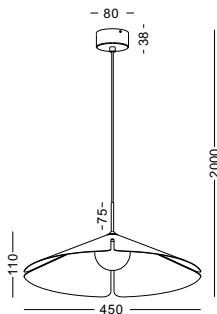

LED PENDANT MEASUREMENTS

LPL413