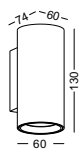

code **LWA276-SL**
casing Aluminium / anodized silver
lamping LED 3W / Ra>80 / 120LM
Beam 8 degree /
2700K/3000K/4000K/6000K
installation ☒ ☐ ☐ ☐ ☐ ☐ ☐ ☐ IP20

surface customizable ☒ black paint equal to RAL9011
☐ white paint similar to RAL9003
☐ concrete grey paint similar to RAL7037