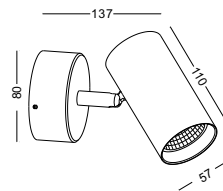

code **LWA187-WT**
casing aluminum / white painting
lamping cob 5W / Ra>90 / 430LM
Beam 38 degree /
2700K/**3000K**/4000K/6000K
installation ☒ ☒ ☒ **CE** **IP20**

surface customizable ☒ concrete grey paint similar to RAL7037
☐ anodized silver brushed circular
☐ anodized gold brushed circular