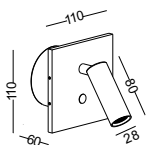

cut-off dia80mm
by 60mm depth hole for
installation box and driver

if there is no enough space
for the box, we can supply
an aluminum ring for insta-
llation.

code **LWA259-CR**
casing aluminum / Chrome plated
lamping LED 3W / Ra>80 /120LM
Beam 30 degree /
2700K/3000K/4000K/6000K
installation IP20
supplied with installation box and driver

with touching sensor switch
the head can be rotated 350 degree
left and right, 90 degree up and down

surface customizable anodized silver brushed circular
anodized gold brushed circular
concrete grey paint similar to RAL7037