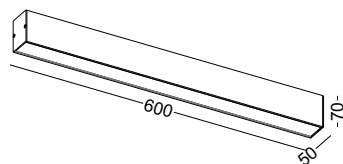

surface
customizable

■ concrete grey paint
similar to RAL7037

■ anodized gold
brushed linear

code **LBL115-WT / LBL115-BK / LBL115-SL**

lamp length can be customized to 1800mm/2400mm.
LED can be customized to 40W/1.2m high lumen output

casing aluminum / white/black paint/ ^{anodized} silver / lamping SMD 10W / Ra>80 / 800LM / Acrylic cover / 2700K/~~3000K~~/4000K/6000K

installation IP20 easy installation with spring clip, no screw installation / check photometric on page 001