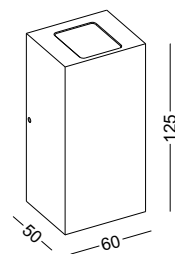

code **LWA413**
casing aluminum / black painting
lamping LED 2x3W / Ra>80 / 240LM
Beam 8 degree
2700K/3000K/4000K/6000K
installation IP65