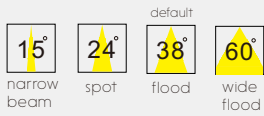

reflector available

LED SPOT LIGHT RIMLESS