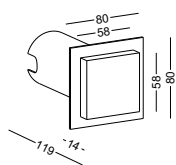

code **ODL052**

casing aluminum / black painting
lamping COB 3W / acrylic diffuser
/ Ra>90 / 240lm

Beam 2700K/~~3000K~~/4000K/5000K

installation IP65

installed with a dia53x105mm aluminum box
for indoor and outdoor