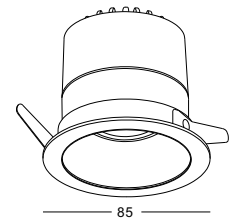

code **LDC731**
casing aluminum / white painting
lamping COB 12W / Ra>90 / 900LM
Beam 24 degree /
2700K/3000K/4000K/6000K
installation IP20
Cut-out dia 75mm