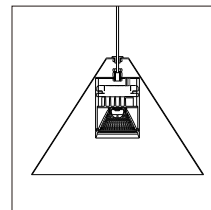

It has a perfect structure with no any screw or nuts outside the lamp the whole design looks so harmonius

code **LPL228-WT / LPL228-GR / LPL228-BK**

casing aluminum heat sink / white / grey / black / lamping COB 9W / Ra>90 / 800LM / 10/23/38 degree / 2700K/3000K/4000K/6000K
steel shade / inside and outside

installation IP20 lamp shade dia 310 mm x 213mm 1meter cable / cable length customizable