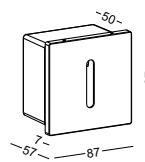

code **ODL063-BK**
casing aluminum / black painting
lamping CREE 3W / narrow beam
/ Ra>80 / 120lm
Beam 2700K/**3000K**/4000K/6000K
installation IP65
installed with a standard 86mm switch box
for indoor and outdoor