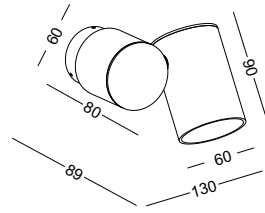

code **LWA492**
casing aluminum / black painting
lamping COB 5W / Ra>90 / 430LM
Beam 38 degree
2700K/3000K/4000K/6000K
installation IP65

surface customizable white paint similar to RAL9003
concrete grey paint similar to RAL7037