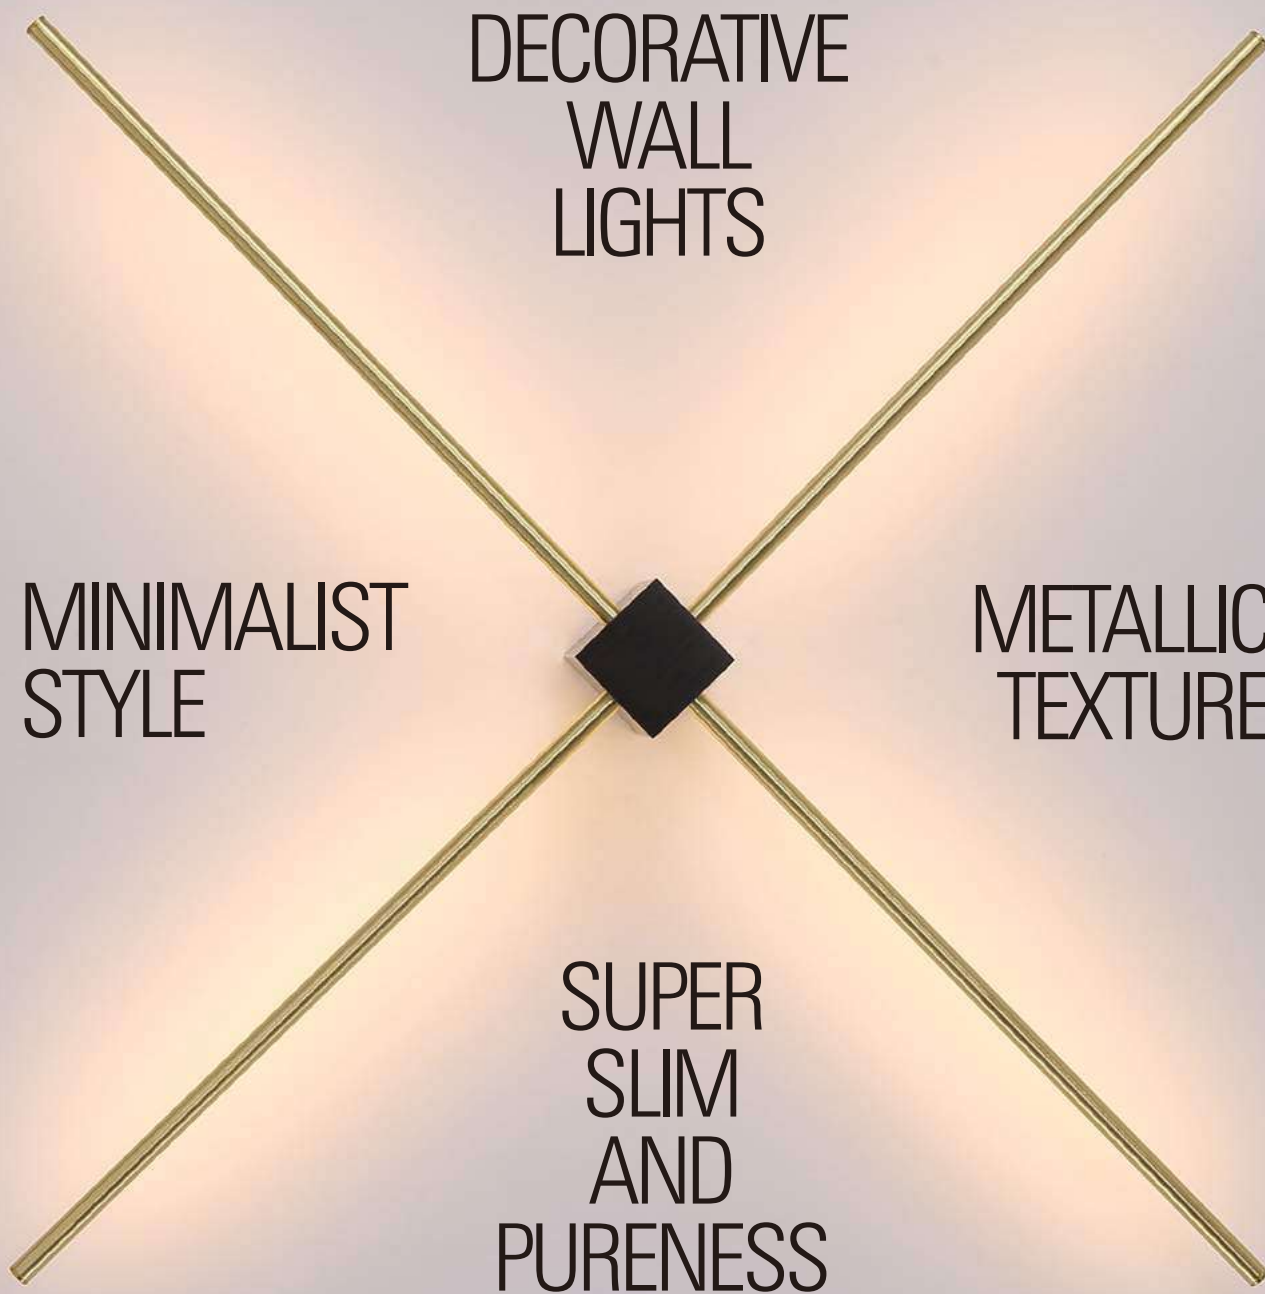

DECORATIVE
WALL
LIGHTS

MINIMALIST
STYLE

METALLIC
TEXTURE

SUPER
SLIM
AND
PURENESS

code **LWA389**
casing aluminum / anodized black + gold
lamping LED 6W / Ra>80 / 600LM
Beam indirect light
2700K/**3000K**/4000K/6000K
installation     IP20