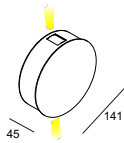

code **LWA156**
casing steel / white painting
lamping LED 2X1W / Ra>80 /140LM
Beam 8 degree /
2700K/~~3000K~~/4000K/6000K
installation ☒ IP20

surface customizable black paint equal to RAL9011
concrete grey paint similar to RAL7037