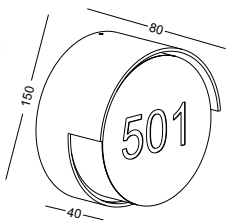

code **LWA384-BK**
casing aluminum / black painting
lamping LED 6W / Ra>80 / 600LM
Beam acrylic diffuser
2700K/3000K/4000K/6000K
installation IP65

surface customizable

concrete grey paint similar to RAL7037

characters on the cover customizable