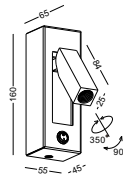

code **LWA542-WT**
casing steel+aluminum / white painting
lamping LED 3W / Ra>80 / 120LM
Beam 30 degree
2700K/3000K/4000K/6000K
installation IP20