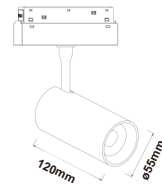

code **LSP712**
casing aluminum / black painting
lamping Osram COB 15W / Ra>90 / 1400LM
Beam 15 / 24 / 36 degree /
3000K/4000K/6000K
Lamp size : dia55mm * L120mm