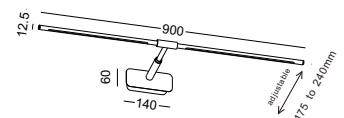

code **LWA509-WT**

casing aluminum / white painting

lamping LED 10W / Ra>80 / 1000lm

Beam acrylic diffuser

2700K/3000K/4000K/6000K

installation IP20

height adjustable from 175mm to 240mm