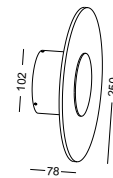

code **LWA435-BK**
casing aluminum / black painting
lamping LED 6W / Ra>80 / 600lm
Beam acrylic diffuser
2700K/**3000K**/4000K/6000K
installation