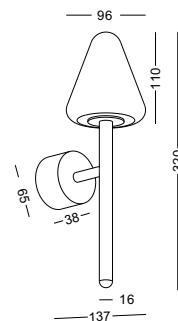

code **LWA368**
 casing aluminum / black painting
 lamping LED 3W / Ra>80 / 120LM
 Beam acrylic diffuser
 2700K/3000K/4000K/6000K
 installation IP65

code LWA310

casing aluminum / black painting

lamping COB 5W / Ra>90 / 430LM