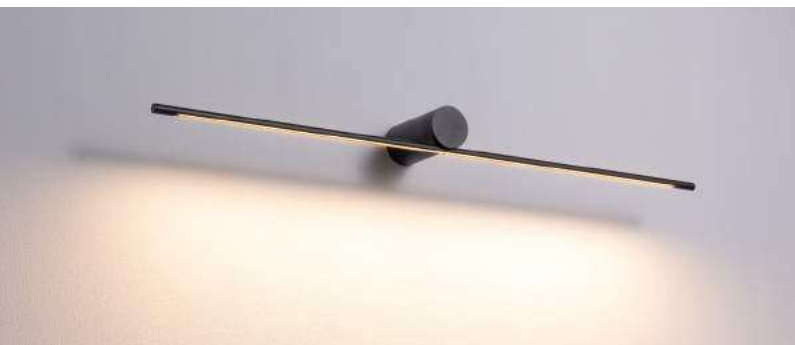

code [LWA529-BK](#)
casing aluminum / black painting
lamping LED 12W / Ra>80 / 1200LM
Beam 2700K/**3000K**/4000K/6000K
installation IP20

code [LWA529-WT](#)
casing aluminum / white painting

code [LWA529-GD](#)
casing aluminum / black painting
+anodized gold