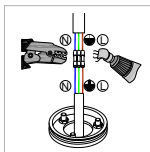

LED GARDEN AND PATH LIGHTS