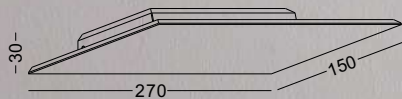

code **LWA439-BK**
casing Aluminium / black painting
lamping COB 18W / wide flood
/ Ra>90 / 1500lm
Beam wide flood for wall/ceiling washer
2700K /   / 4000K / 6000K
installation IP20