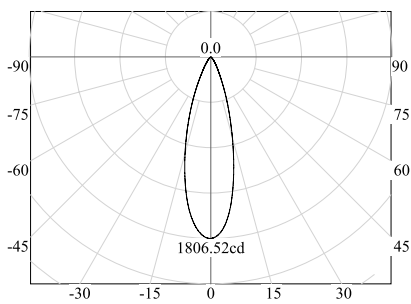

Beam 50 degree / check photometrics

lamp color 2700K / **3000K** / 5000K

installation IP20

test condition: ta 25 degree / 3000K

30.2 degree	distance (m)	lumen (lx)	diameter (m)
	1.0	1806.52	0.540
	2.0	451.63	1.079
	3.0	290.72	1.619
	4.0	112.91	2.159
	5.0	72.26	2.698
	6.0	50.18	3.238