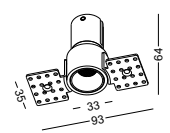

CCT available / for COB lamp

LDC438

aluminum / white painting / black plated shield
xpe 3W / Ra>80 / 120lm / 10 degree / 3000K
Cut-out dia 40mm