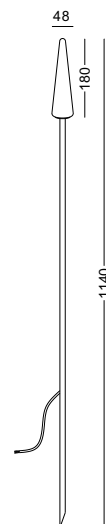

LED GARDEN AND PATH LIGHTS

code **LFL030**

LFL031

LFL032

casing aluminum

finishing black painting

lamping LED 3W

Lumens 120LM

CRI Ra>80

Beam Solid acrylic diffuser

led color 2700K/**3000K**/4000K/6000K

RED / GREEN / BLUE

Input AC 100-240V

external power-supply

installation IP65

code **LFL030-12V**

LFL031-12V

LFL032-12V

Input DC 12/24V

external power-supply

installation in parallel

surface customizable

concrete grey paint similar to RAL7037

LFL030