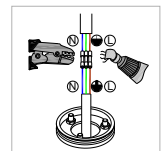

LED GARDEN AND PATH LIGHTS

code **LFL026**

casing aluminum

finishing black painting

lamping SMD 10W

Lumens 1000LM

CRI Ra>80

Beam Solid acrylic diffuser

led color 2700K/~~3000K~~/4000K/6000K

Input AC 100-240V

built-in power-supply

installation IP65

code **LFL026-12V**

Input DC 12/24V

built-in power-supply

installation in parallel

surface customizable

concrete grey paint similar to RAL7037

code	A/mm	B/mm	C/mm	D/mm
LFL026	60	700	150	225