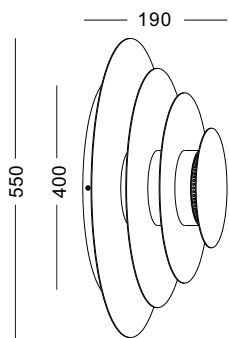

code **LWA318-WT**
casing steel sheet / white paint / aluminum heat sink
lamping LED 18W / Ra>80 / 1800LM
Beam indirect light / 2700K/3000K/4000K/6000K
installation IP20

code **LWA318-GR**
casing steel sheet / grey paint

Related product type
ceiling surface mount / pendant