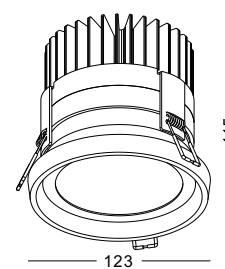

⊘ cut-off dia 115mm

code **LDC413**

casing aluminum / black painting

lampping COB 20W / Ra>90 / 1600LM

Beam 15 / 24 / **38** / 60 degree
2700K / **3000K** / 4000K / 6000K

installation ■ ◆ CE ▽ IP65

⊘ cut-off dia 115mm