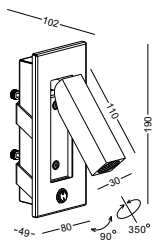

code **LWA545-BK**
casing steel+aluminum / black painting
lamping LED 3W / Ra>80 /120LM
Beam 30 degree
2700K/**3000K**/4000K/6000K
installation IP20
recessed cut-off 170x55mm
required cupboard thickness: 5-20mm