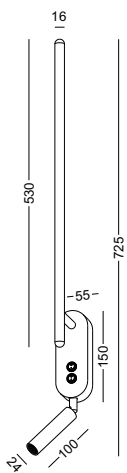

code **LWA473-WT**
casing aluminum / white painting
lamping SMD 6W+3W spot
/ Ra>80 /600LM+120lm
Beam 30 degree for the spot
2700K/**3000K**/4000K/6000K
installation IP20

Supplied with 2 switches on the base
to control both lights