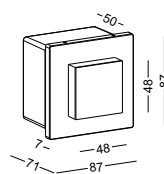

code **ODL055-BK**
casing aluminum / black painting
lamping SMD 3W / Acrylic diffuser
/ Ra>80 / 300lm
Beam 2700K/**3000K**/4000K/6000K
installation IP65
installed with a standard 86mm switch box
for indoor and outdoor