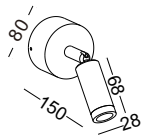

code **LWA205**
casing aluminum / anodized black
lamping LED 3W / Ra>80 / 120LM
Beam 30 degree /
2700K/3000K/4000K/6000K
installation ☒ ☒ ☒ ☒ ☒ ☒ IP20

surface customizable ☐ white paint similar to RAL9003
☒ concrete grey paint similar to RAL7037