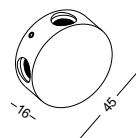

code **LWA324-GR**
casing aluminum / grey painting
lamping LED 1W / Ra>80 / 70LM
Beam 30 degree / 2700K/**3000K**
/4000K/6000K
lamp input DC 12V/Parallel connection
max 300pcs
installation surface mount
■ ■ ◆ CE ▽ IP20