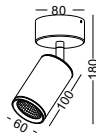

surface customizable

- black paint equal to RAL9011
- concrete grey paint similar to RAL7037

code **LBL051**

casing aluminum / white painting
lamping COB 5W / Ra>90 / 430LM
Beam 15/24/38/60 degree /
2700K/3000K/4000K/6000K

installation IP20

TRIAC dimming driver customizable
Check photometric on page001