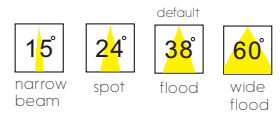

LED SPOT LIGHT

reflector available

Datasheet