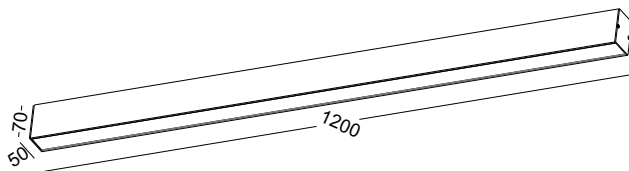

surface
customizable

- anodized silver
  brushed linear
- concrete grey paint
  similar to RAL7037
- anodized gold
  brushed linear

code **LBL116-WT / LBL116-BK / LBL116-SL**

lamp length can be customized to 1800mm/2400mm.
LED can be customized to 40W high lumen output

casing aluminum / white/black paint/anodized silver / lamping SMD 20W / Ra>80 / 1600LM / Acrylic cover / 2700K/~~3000K~~/4000K/6000K

installation IP20 easy installation with spring clip, no screw installation / check photometric on page 001