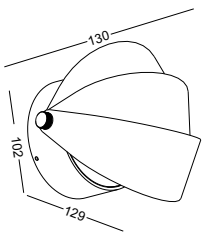

code **LWA450-BK**
casing aluminum / black painting
lamping COB 3W / up and down light
/ Ra>90 / 300lm
Beam shade adjustable
2700K/**3000K**/4000K/6000K
installation IP65