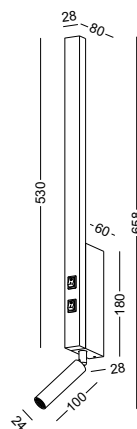

code **LWA474-WT**
casing aluminum / white painting
lamping SMD 5W+3W spot
/ Ra>80 / 500LM+120lm
Beam 30 degree for the spot
2700K/**3000K**/4000K/6000K
installation IP20
Supplied with 2 switches on the base
to control both lights