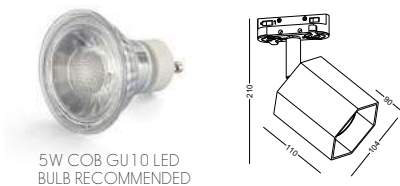

code **LSP226-BK**
casing aluminum
finishing black paint
lamping Gu10 Socket
bulb not included
Gu10 5W LED Bulb recommended
installation 3-lines track adopter

▲ Net Weight 0.61kg

surface customizable
concrete grey paint similar to RAL7037

code **LSP226-WT**
casing aluminum
finishing white paint
lamping Gu10 Socket
bulb not included
Gu10 5W LED Bulb recommended
installation 3-lines track adopter

▲ Net Weight 0.61kg