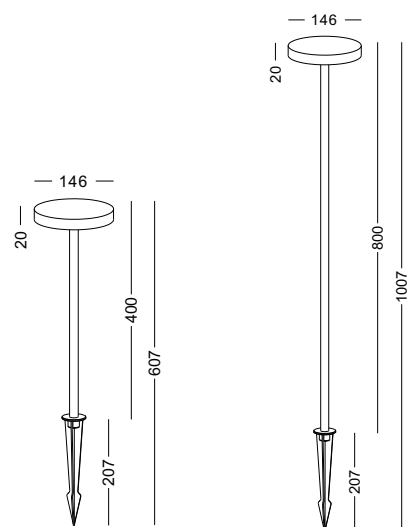

LFL063

LFL064