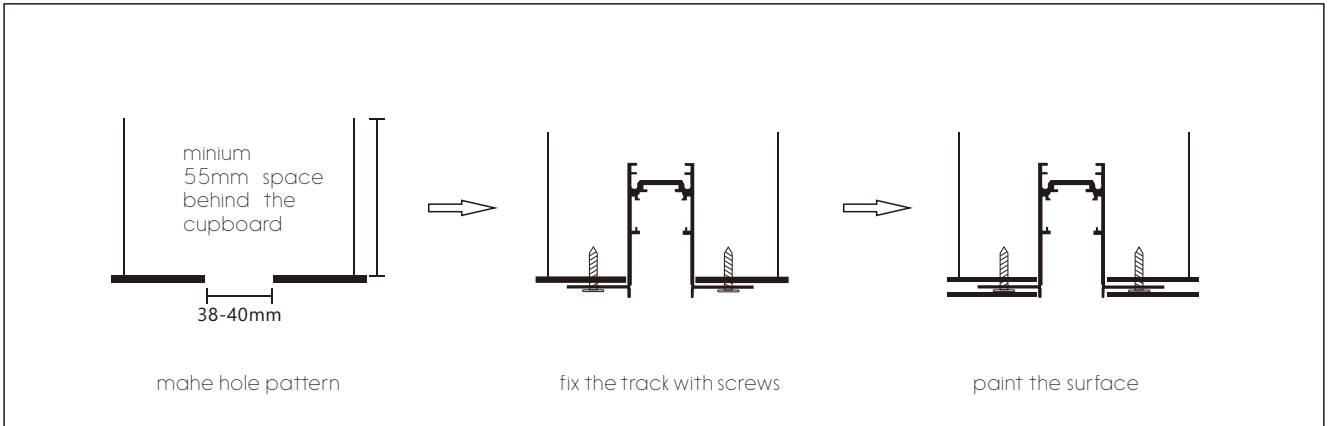

48V MAGNETIC TRACK INSTALLATION GUIDE

TRC701BK-48V recessed magnetic track behind the cupboard