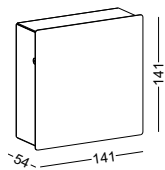

code **LWA555**
casing stainless steel / black painting
lamping LED 3W / Ra>80 / 120LM
Beam 8 degree
2700K/**3000K**/4000K/6000K
installation