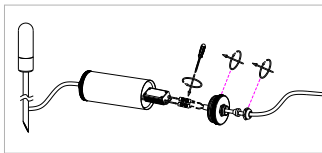

LED GARDEN AND PATH LIGHTS

code **LFL016**

LFL017

LFL018

casing aluminum

finishing black painting

lamping LED 1W

Lumens 70LM

CRI Ra>80

Beam Solid acrylic diffuser

led color 2700K/**3000K**/4000K/6000K

RED / GREEN / BLUE

Input AC 100-240V

external power-supply

installation IP65

code **LFL016-12V**

LFL017-12V

LFL018-12V

Input DC 12/24V

external power-supply

installation in parallel

surface customizable

concrete grey point similar to RAL7037

code	A/mm	B/mm	C/mm	D/mm
LFL016	28	90	1000	250
LFL017	28	90	800	250
LFL018	28	90	600	250