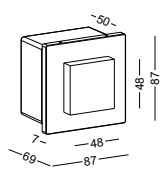

code **ODL054-BK**
casing aluminum / black painting
lamping SMD 3W / Acrylic diffuser
/ Ra>80 / 300lm
Beam 2700K/**3000K**/4000K/6000K
installation IP65
installed with a standard 86mm switch box
for indoor and outdoor