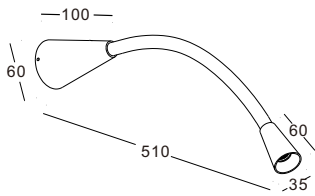

code **LWA200-BK**
casing aluminum / anodized silver
lamping LED 3W / Ra>80 / 120LM
Beam 30 degree /
2700K/3000K/4000K/6000K
installation IP20

code **LWA200-WT**
casing aluminum / White paint