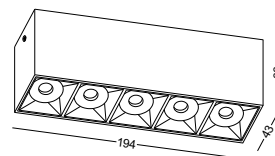

code **LBL7 13-BK**
casing aluminium / black painting
lamping SMD 15W / Ra>80 / 600lm
Beam 24 degree /
2700K/**3000K**/4000K/6000K
installation IP20