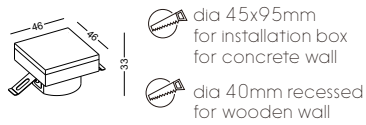

code **LSL009A**
casing aluminum / anodized silver
stainless steel cover / nickel
lamping LED 1W / Ra>80 / 70LM
Beam acrylic diffuser/
2700K/~~3000K~~/4000K/6000K
installation IP20