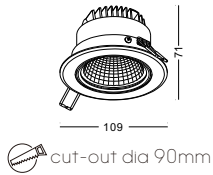

code	casing	finishing	lamping	CRI	lumen	LED color	reflector available
LDC926-WT	aluminum	white paint	COB 5W	Ra>90	430lm	2700K/3000K /4000K/6000K	15° narrow beam, 24° spot, 38° flood (default), 60° wide flood
LDC926-SL	aluminum	anodized silver	COB 5W	Ra>90	430lm	2700K/3000K /4000K/6000K	15° narrow beam, 24° spot, 38° flood (default), 60° wide flood