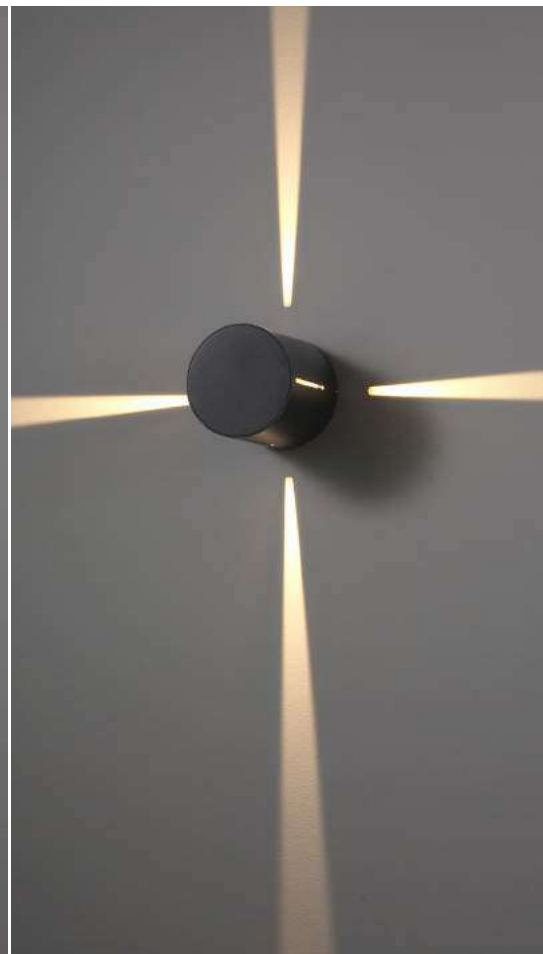

code **LWA405-BK**
casing aluminum / black painting
lamping LED 3W / Ra>80 / 300LM
Beam 8 degree
2700K/**3000K**/4000K/6000K
installation ☐ ☐ ☐ ☐ ☐ IP65

code **LWA406-BK**
casing aluminum / black painting
lamping LED 2x3W / Ra>80 / 600LM
Beam 8 degree
2700K/**3000K**/4000K/6000K
installation ☐ ☐ ☐ ☐ ☐ IP65

code **LWA407-BK**
casing aluminum / black painting
lamping LED 4x3W / Ra>80 / 1200LM
Beam 8 degree
2700K/**3000K**/4000K/6000K
installation ☐ ☐ ☐ ☐ ☐ IP65