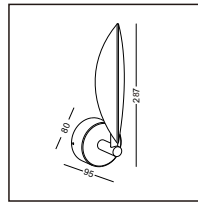

HOW TO READ

Sample page

2

1