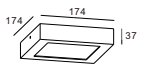

code **LBL203-BK**

surface customizable concrete grey paint similar to RAL7037

casing aluminum / black painting / lamping SMD 12W / Ra>80 / 1200LM / wide flood / 2700K/~~3000K~~/4000K/6000K

installation IP20 check photometric on page 001/ Customized to be Dimmable in TRIAC/DALI/0-10V