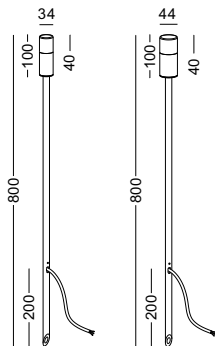

12V / 24V / 220V INPUT ALL BRASS MADE SPIKE GARDEN LIGHT

IP67 WATERPROOF
220V / DC 12/24V
INPUT OPTIONAL
BUILT-IN
POWER-SUPPLY
ALL BRASS MADE

code **LFL034-IN220**

casing all in brass

finishing polished

lampping LED 3W / Ra>80 / 120LM

Beam acrylic diffuser

2700K/3000K/4000K/6000K

installation **CE** IP65

100-240V input

code **LFL034-IN12**

installation **CE** IP65

DC 12/24V input

code **LFL035-IN220**

casing all in brass

finishing polished

lampping COB 5W / Ra>90 / 430LM

Beam acrylic diffuser

2700K/3000K/4000K/6000K

installation **CE** IP65

100-240V input

code **LFL035-IN12**

installation **CE** IP65

DC 12/24V input