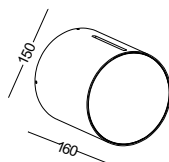

code **LWA406-BK**
casing aluminum / black painting
lamping LED 2x3W / Ra>80 / 600LM
Beam 8 degree
2700K/**3000K**/4000K/6000K
installation ☐ ☐ ☐ ☐ ☐ IP65