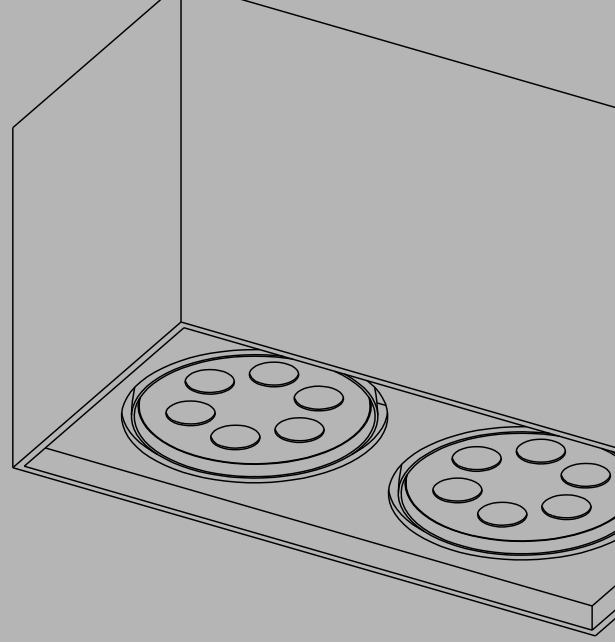

LED SURFACE DOWN LIGHT