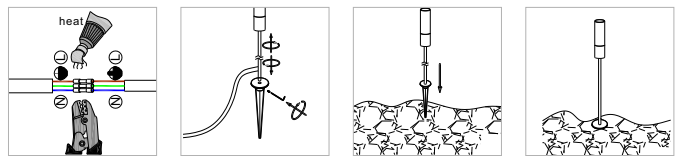

LED GARDEN AND PATH LIGHTS

code **LFL013**
LFL014
LFL015

casing aluminum
finishing black painting
lamping COB 6W
Lumens 500LM
CRI Ra>90
Beam Solid acrylic diffuser
led color 2700K/**3000K**/4000K/6000K
Input AC100-240V
built-in power-supply
installation **IP65**

code **LFL013-IN12**
LFL014-IN12
LFL015-IN12

Input DC 12/24V
built-in power-supply
installation in parallel

surface customizable
concrete grey paint similar to RAL7037

code	A/mm	B/mm	C/mm	D/mm	E/mm
LFL013	60	820	200	320	207
LFL014	60	1020	200	320	207
LFL015	60	1220	200	320	207