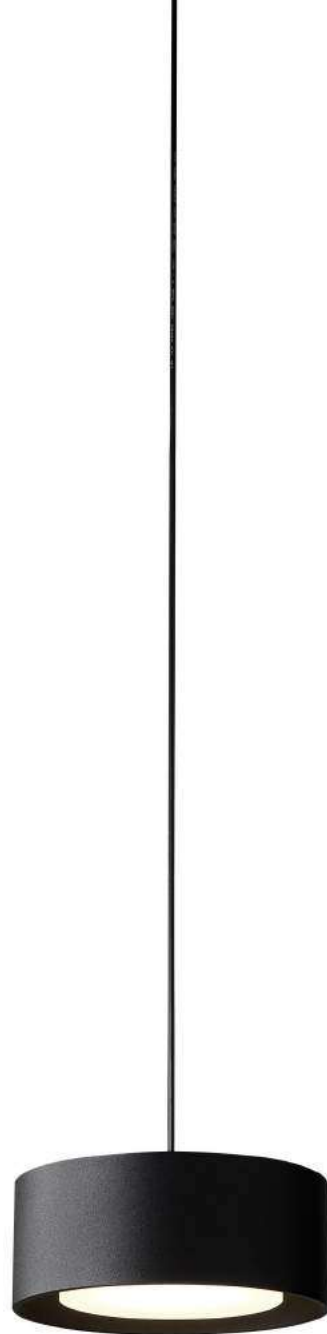

led pendant light
bracket series

---

code [LPL165-BK](#) / [LPL165-WT](#)

casing aluminum / black/white painting / lamping SMD 6W / Ra>80 / 600LM / acrylic diffuser / 2700K/3000K/4000K/6000K

installation IP20 lamp shade dia 148mm x 60mm 1meter cable / cable length customizable

---

code [LPL165-CR](#) / [LPL165-GD](#) / [LPL165-SL](#)

casing aluminum / chrome plated / anodized gold / anodized silver

/ lamping SMD 6W / Ra>80 / 600LM / acrylic diffuser / 2700K/3000K/4000K/6000K

installation IP20 lamp shade dia 148mm x 60mm 1meter cable / cable length customizable