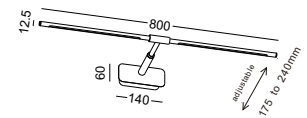

code **LWA508-WT**

casing aluminum / white painting

lamping LED 8W / Ra>80 / 800lm

Beam acrylic diffuser

2700K/3000K/4000K/6000K

installation IP20

height adjustable from 175mm to 240mm