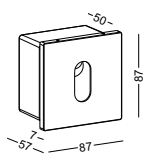

code **ODL062-BK**
casing aluminum / black painting
lamping CREE 3W / wide beam
/ Ra>80 / 120lm
Beam 2700K/**3000K**/4000K/6000K
installation IP65
installed with a standard 86mm switch box
for indoor and outdoor