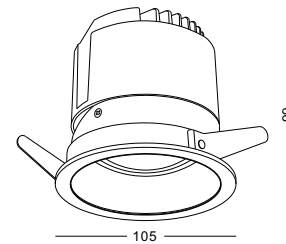

code **LDC732**
casing aluminum / white painting
lamping COB 20W / Ra>90 / 1700LM
Beam 24 degree /
2700K/3000K/4000K/6000K
installation IP20
Cut-out dia 95mm