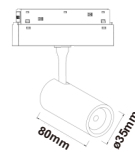

IP20

installation
48V Magnetic Track

beam available

code **LSP710**
casing aluminum / black painting
lamping Osram COB 7W / Ra>90 / 600LM
Beam 15 / 24 / 36 degree /
3000K/4000K/6000K
Lamp size : dia 35 mm * L80mm