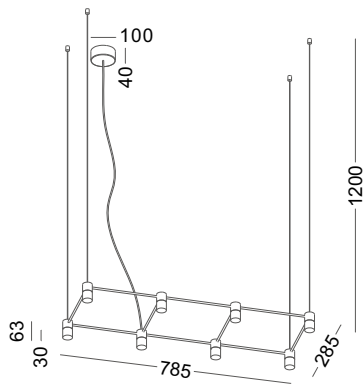

code **LPL339-BK**

surface customizable white paint similar to RAL9003

casing aluminum+steel / black painting / lamping cree 6W / Ra>80 / 420LM / acrylic diffuser / 2700K/**3000K**/4000K/6000K

installation IP20 grille size 285mm x 535mm 1.2meter cable / cable length customizable

code **LPL340-BK**

surface customizable white paint similar to RAL9003

casing aluminum+steel / black painting / lamping cree 8W / Ra>80 / 560LM / acrylic diffuser / 2700K/**3000K**/4000K/6000K

installation IP20 grille size 285mm x 785mm 1.2meter cable / cable length customizable