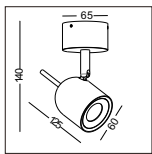

surface customizable
white point similar to RAL9003
concrete grey point similar to RAL7037

code **LSP210**
casing aluminum / black painting
lamping COB 5W / Ra>90 / 430LM
Beam 10/23/38 degree /
2700K/3000K/4000K/6000K
installation IP20
TRIAC dimming driver customizable
Check photometric on page001