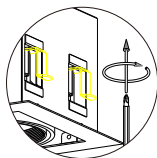

hiding-screwing out-screwing down
 3 steps installation module makes
 NO HARM to the roof and lamp itself
 Very stable ceiling lamp installation

1.5mm thickness
 Laser-cut integrated
 steel cover sheet
 gives enough intensity