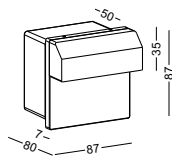

code **ODL064-BK**

casing aluminum / black painting

lamping SMD 3W / wide flood
/ Ra>80 / 300lm

Beam 2700K/~~3000K~~/4000K/6000K

installation IP65

installed with a standard 86mm switch box
for indoor and outdoor