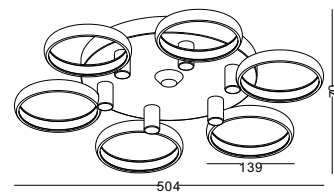

code **LBL 140-WT**
casing aluminum / white painting
lamping LED 36W / Ra>80 / 3600LM
Beam 2700K/**3000K**/4000K/6000K
installation IP20