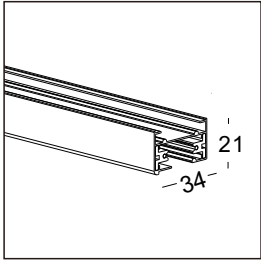

TRACK ACCESSORIES

tracks

Code	accessory type	length	color	head connector
TRC210WT	2 lines track (without earth connection)	1 Meter	white	included
TRC215WT	2 lines track (without earth connection)	1.5 Meter	white	included
TRC220WT	2 lines track (without earth connection)	2 Meter	white	included
TRC210BK	2 lines track (without earth connection)	1 Meter	black	included
TRC215BK	2 lines track (without earth connection)	1.5 Meter	black	included
TRC220BK	2 lines track (without earth connection)	2 Meter	black	included