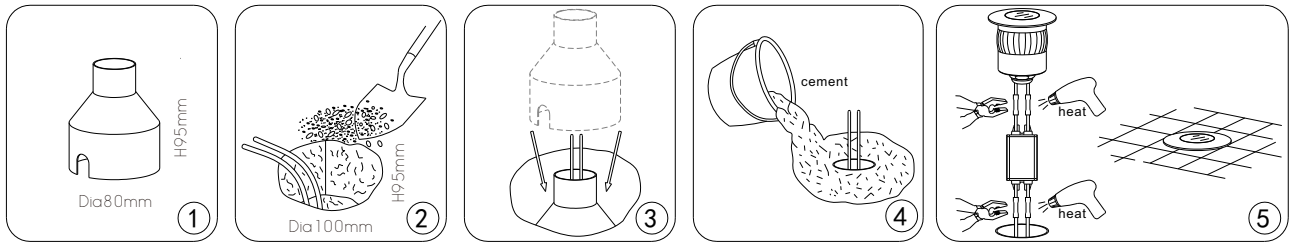

ODL020 / ODL024 / ODL001 installation

ODL020 / ODL024 / ODL001 Single lamp installation

300mA 1x1W for ODL020
600mA 1x3W for ODL024/ODL001