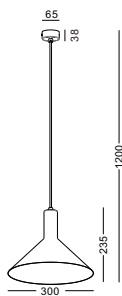

code **LPL315-BK**
casing Steel
finishing outer/black painting
inner/ white painting
lamping E27 Socket
installation ceiling surface mount
black fabric cable 1M long customizable
☐ Ⓟ CE ▽ IP20 ▲ 0.87kg