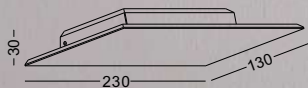

code **LWA438-WT**

casing Aluminium / white painting

lamping COB 12W / wide flood
/ Ra>90 / 1000lm

Beam wide flood for wall/ceiling washer
2700K/~~3000K~~/4000K/6000K

installation IP20