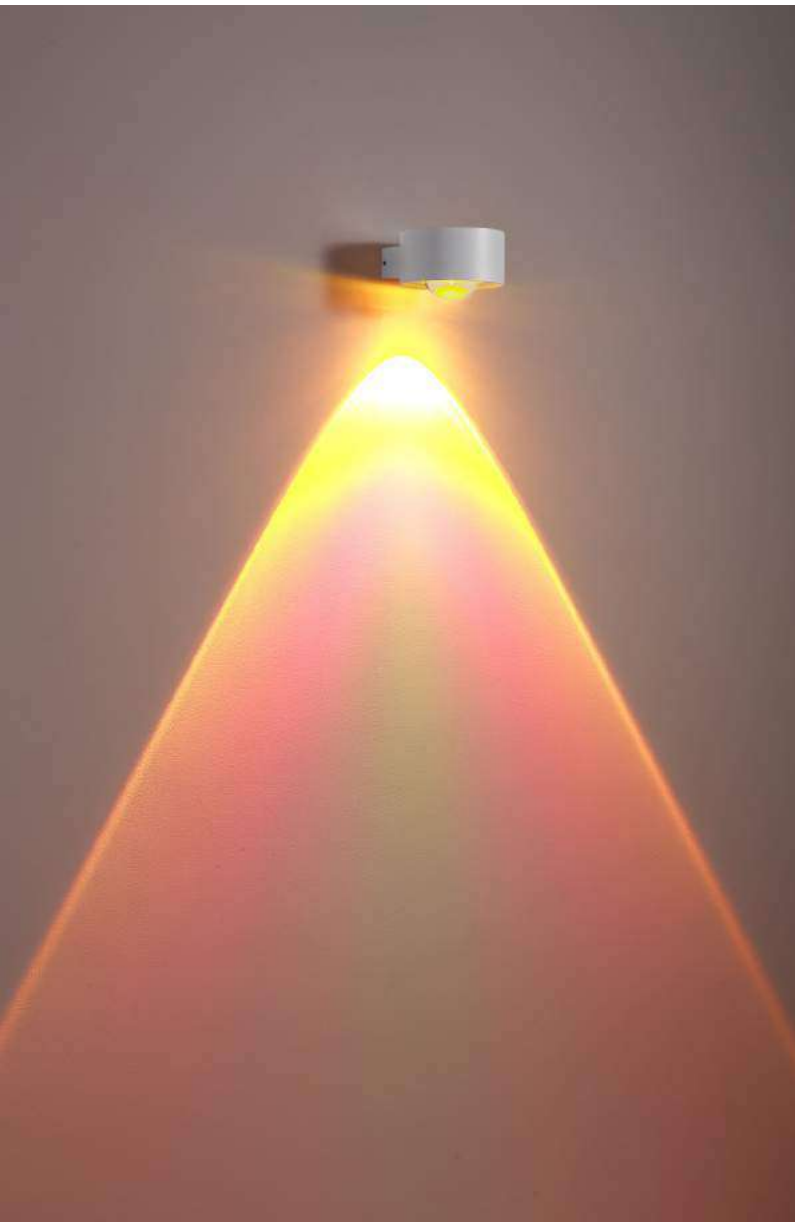

code **LWA443-WT**
casing aluminum / white painting
lamping CREE XML 6W
/ Ra>80 / 400lm
Beam crystal glass lens / 2000K
/ yellow film
installation IP20