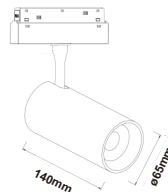

code **LSP713**
casing aluminum / black painting
lamping Osram COB 20W / Ra>90 / 1800LM
Beam 15 / 24 / 36 degree /
3000K/4000K/6000K
Lamp size : dia65mm * L140mm