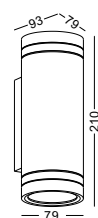

surface customizable
white paint similar to RAL9003
concrete grey paint similar to RAL7037