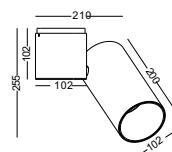

code **LSP182-GD**
casing aluminum / anodized gold
lamping COB 12W / Ra>90 /900LM
Beam 10/23/38 degree /
2700K/3000K/4000K/6000K
installation IP20
TRIAC dimming driver customizable
Check photometric on page001

surface customizable

- black paint equal to RAL9011
- concrete grey paint similar to RAL7037