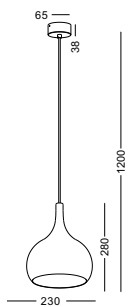

code **LPL313-BK**
casing Steel
finishing outer/black painting
inner/ white painting
lamping E27 Socket
installation ceiling surface mount
black fabric cable 1M long customizable
☐ Ⓛ CE ⚠ IP20 ⚠ 0.75kg