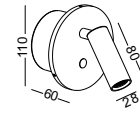

cut-off dia80mm
by 60mm depth hole for
installation box and driver

if there is no enough space
for the box, we can supply
an aluminum ring for insta-
llation.