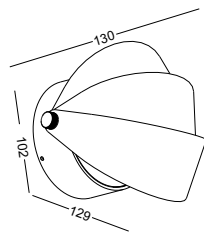

code **LWA450-WT**
casing aluminum / white painting
lamping COB 3W / up and down light
/ Ra>90 / 300lm
Beam shade adjustable
2700K/**3000K**/4000K/6000K
installation IP65