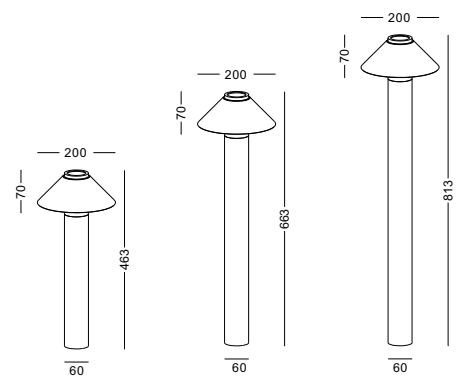

code [LFL072](#)

[LFL073](#)

[LFL074](#)

casing aluminum

finishing black painting

lamping COB 6W

lumens 500LM

CRI Ra>90

Beam acrylic diffuser / aluminum shade

2700K/~~3000K~~/4000K/5000K

installation check manual before
installation

IP65

surface customizable white paint
similar to RAL9003

concrete grey paint
similar to RAL7037