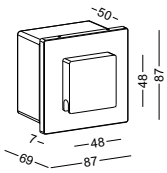

code **ODL058-WT**
casing aluminum / white painting
lamping CREE 3W / down light
/ Ra>80 / 120lm
Beam 2700K/**3000K**/4000K/6000K
installation **IP65**
installed with a standard 86mm switch box
for indoor and outdoor