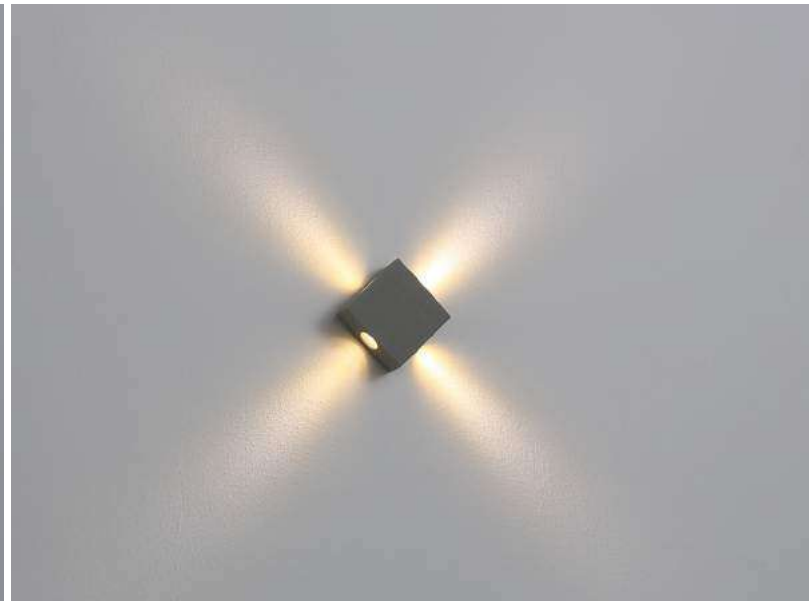

code **LWA325-GR**
casing aluminum / grey painting
lamping LED 1W / Ra>80 / 70LM
Beam 30 degree / 2700K/**3000K**
/4000K/6000K
lamp input DC 12V/Parallel connection
max 300pcs
installation surface mount