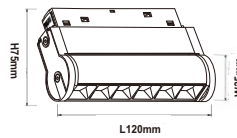

code **LSP714**
casing aluminum / black painting
lamping Osram SMD 6W / Ra>90 / 540LM
Beam **24** / 36 degree /
3000K / 4000K / 6000K
Lamp size : L120*W35*H75mm