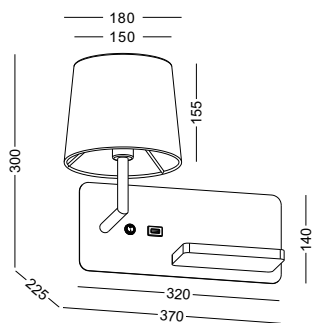

wireless charging board
on the right side

code **LWA422-BK**

casing steel+fabric / black painting

lamping E14 / supplied with a 4W bulb

Ra>80 /320LM / **B3000K**

Wireless charging 5V / 0.1-1A

USB charging 5V / 2A

installation IP20

code **LWA422-WT**

casing steel+fabric / white painting

lamping E14 / supplied with a 4W bulb

Ra>80 /320LM / **B3000K**

Wireless charging 5V / 0.1-1A

USB charging 5V / 2A

installation IP20