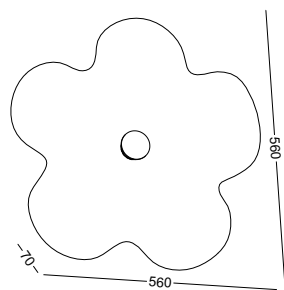

code **LWA459**
casing steel
lamping LED 5W
/ Ra>90 /270lm
Beam acrylic diffuser
2700K/~~3000K~~/4000K/6000K
installation ☒ ☐ ☐ ☐ ☐ ☐ ☐ ☐ ☐ ☐ IP20