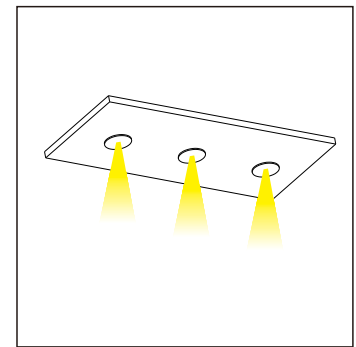

Connect the lamp each by each, using the junction cable supplied with the lamp and put the end connector to the last lamp. Connect the first lamp to the power-supply. The default MAXIMUM distance between two lamps is 50cm. If you would like to make it more than 50cm, the junction cables must be longer.