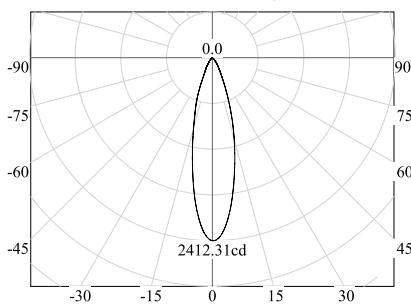

Beam 50 degree / check photometrics

lamp color 2700K / **3000K** / 5000K

installation IP20

test condition: ta 25 degree / 3000K

26.6 degree	distance (m)	lumen (lx)	diameter (m)
	1.0	2412.31	0.473
	2.0	603.08	0.946
	3.0	268.03	1.418
	4.0	150.77	1.891
	5.0	96.49	2.364
	6.0	67.01	2.837