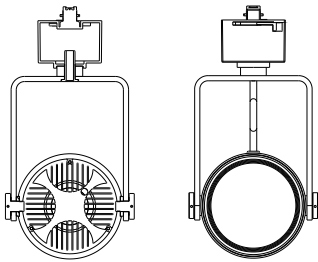

LED TRACK SPOT LIGHT

General info

casing aluminum
CRI Ra >90
lamp color 2700K/3000K/4000K/6000K
installation 1 circuit / 3 line track

▲ Net Weight 2.3kg