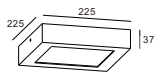

code **LBL204-BK**

surface customizable concrete grey paint similar to RAL7037

casing aluminum / black painting / lamping SMD 18W / Ra>80 / 1800LM / wide flood / 2700K/~~3000K~~/4000K/6000K

installation IP20 check photometric on page 001/ Customized to be Dimmable in TRIAC/DALI/0-10V