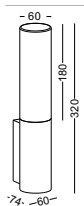

code **LWA210**
casing aluminum / black painting
lamping COB 6W / Ra>90 / 430LM
Beam acrylic diffuser
2700K/3000K/4000K/6000K
installation IP65

surface customizable
white paint similar to RAL9003
concrete grey paint similar to RAL7037

code **LWA211**
casing aluminum / black painting
lamping COB 6W / Ra>90 / 430LM
Beam acrylic diffuser
2700K/3000K/4000K/6000K
installation IP65