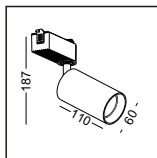

code DS005-WT
casing aluminum
finishing white painting
lamping Gu 10 Socket
supplied with 5W led bulb
Lumens 430LM
CRI Ra>80
Beam 30 degree
lamp color 2700K/3000K/4000K/6000K
Input AC100-240V
installation single circuit/2 line track
3-line with earth customizable