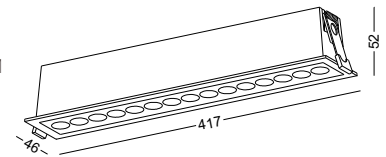

code **LDC728**
casing aluminum / white painting
lamping SMD 15X2W / Ra>80 / 3000LM
Beam 24 degree /
2700K/~~3000K~~/4000K/6000K
installation IP20
 Cut-out 408X35mm