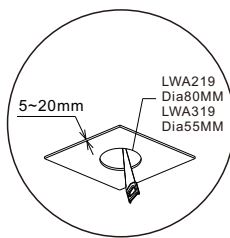

LWA220-SL

HOW IT WORKS

STEP1
Cut hole
pattern
on the wall