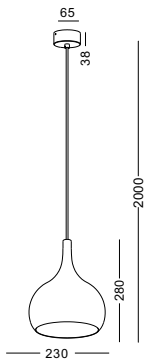

LED PENDANT MEASUREMENTS

LPL313