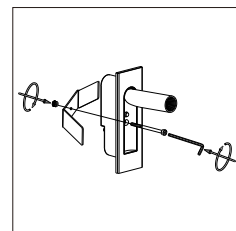

STEP 3
Fix the
metal
parts to the
lamp
with the
long nut

STEP 3
Connect
the lamp
with the
driver

STEP 4
Put the
lamp into
the hole
drive the
screw to the
opposite
direction
to fasten
the metal
part

STEP 5
Pull out
the lamp
head and light
it on