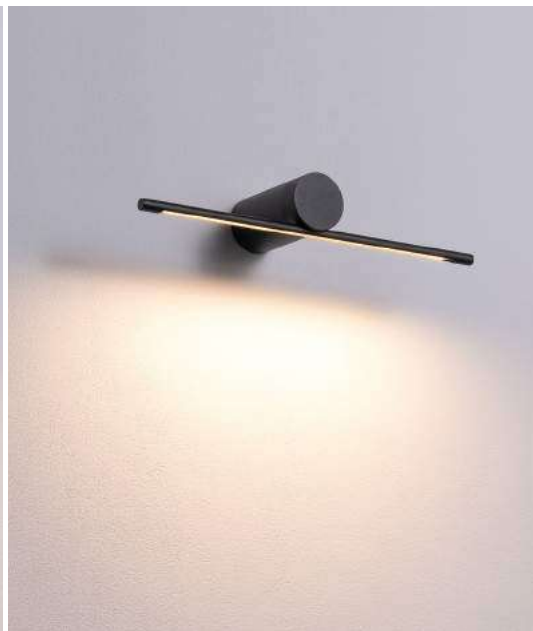

code [LWA524-BK](#)
casing aluminum / black painting
lamping LED 5W / Ra>80 / 500LM
Beam 2700K/~~3000K~~/4000K/6000K
installation IP20

code [LWA524-WT](#)
casing aluminum / white painting

code [LWA524-GD](#)
casing aluminum / black painting
+anodized gold