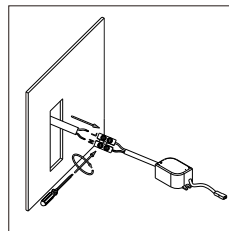

STEP2
Put the
driver and
connect to
the main