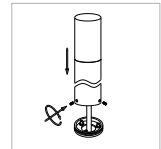

LED GARDEN AND PATH LIGHTS

code **LFL041**

LFL042

LFL043

casing aluminum

finishing black painting

lampping COB 6W

Lumens 500LM

CRI Ra>90

Beam Solid acrylic diffuser/

Laser cut inside and reflect

and diffuse the light

led color 2700K/**3000K**/4000K/6000K

Input AC 100-240V

built-in power-supply

installation **CE** IP65

code **LFL041-IN12**

LFL042-IN12

LFL043-IN12

Input DC 12/24V

built-in power-supply

installation in parallel

surface customizable

concrete grey paint similar to RAL7037

code	A/mm	B/mm	C/mm
LFL041	60	460	110
LFL042	60	660	110
LFL043	60	810	110