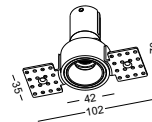

CCT available / for COB lamp

LDC443

aluminum / white painting / black plated shield
xpe 3W / Ra>80 / 120lm / 10 degree / 3000K

Cut-out dia 50mm