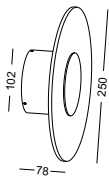

code **LWA435-GD**
casing aluminum / anodized gold
lamping LED 6W / Ra>80 / 600lm
Beam acrylic diffuser
2700K/**3000K**/4000K/6000K
installation IP20