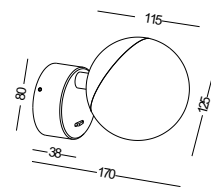

code **LWA501-BK**
casing aluminum / black painting
lamping led 4W / Ra>97 / 400LM
Beam acrylic diffuser
2700K/**3000K**/4000K/6000K
installation IP20
Supplied with a switch on base
Full Spectrum LED chips adopted

code **LWA501-WT**
casing aluminum / white painting
lamping led 4W / Ra>97 / 400LM
Beam acrylic diffuser
2700K/**3000K**/4000K/6000K
installation IP20
Supplied with a switch on base
Full Spectrum LED chips adopted

code **LWA501-GD**
casing aluminum / brushed gold
lamping led 4W / Ra>97 / 400LM
Beam acrylic diffuser
2700K/**3000K**/4000K/6000K
installation IP20
Supplied with a switch on base
Full Spectrum LED chips adopted