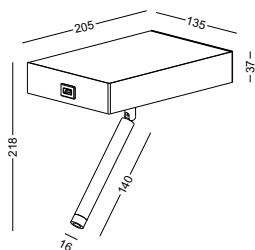

code **LWA416-WT**
casing aluminum / white painting
lamping led 1W spot
/ Ra>80 / 120LM
Beam 30 degree
2700K/3000K/4000K/6000K
installation IP20
Supplied with a 5V/2A USB charger
and bottom switch on the base

code **LWA416-BK**
casing aluminum / black painting
lamping led 1W spot
/ Ra>80 / 120LM
Beam 30 degree
2700K/3000K/4000K/6000K
installation IP20
Supplied with a 5V/2A USB charger
and bottom switch on the base