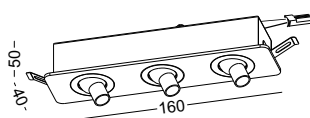

code **LDC367**

casing aluminum / anodized black / lamping LED 3x1W / Ra>80 / 210LM / Beam 10/20/30 degree / 2700K/3000K/4000K/6000K

installation IP20 cut-off 150x35mm hole precisely for installation / minimum 10mm thickness board

surface customizable white paint similar to RAL9003 anodized silver sandblasted