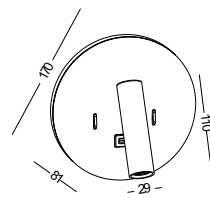

code **LWA496-WT**
casing aluminum / white painting
lamping spot 3W / Ra>80 / 120LM
back light 3W / Ra>80 / 300LM
Beam 30 degree for spot
acrylic diffuser for back light
2700K/~~3000K~~/4000K/6000K
installation IP20
Supplied with two switches on the bottom
Supplied with a 5V/2A USB charge port