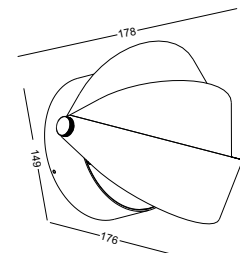

code **LWA45 1-GR**
casing aluminum / grey painting
lamping COB 6W / up and down light
/ Ra>90 / 500lm
Beam shade adjustable
2700K/**3000K**/4000K/6000K
installation IP65