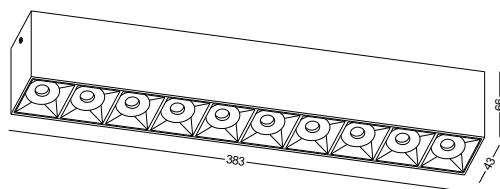

code **LBL7 14-BK**
casing aluminium / black painting
lamping SMD 30W / Ra>80 / 1200lm
Beam 24 degree /
2700K/**3000K**/4000K/6000K
installation IP20