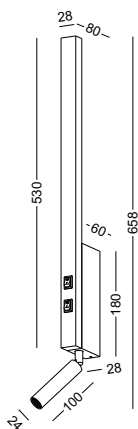

code **LWA474-BK**
casing aluminum / black painting
lamping SMD 5W+3W spot
/ Ra>80 / 500LM+120lm
Beam 30 degree for the spot
2700K/**3000K**/4000K/6000K
installation IP20
Supplied with 2 switches on the base
to control both lights