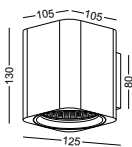

code **LWA267**
casing aluminum / white paint
lamping cob 12W / Ra>90 / 900LM
Beam 23 degree /
2700K/3000K/4000K/6000K
installation IP20

surface customizable black paint equal to RAL9011
concrete grey paint similar to RAL7037