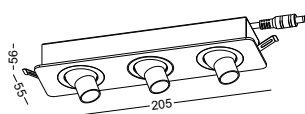

code **LDC370**

casing aluminum / anodized black / lamping LED 3x3W / Ra>80 / 360LM / Beam 10/20/30 degree / 2700K/3000K/4000K/6000K

installation IP20 cut-off 195x47mm hole precisely for installation / minimum 10mm thickness board

surface customizable white paint similar to RAL9003 anodized silver sandblasted