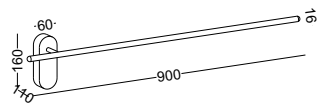

code **LWA243**
casing aluminum / anodized black
lamping LED 10W / Ra>80 / 1000LM
Beam indirect light
2700K/3000K/4000K/6000K
installation ☒ ☒ ☒ ☒ IP20 ☒ 90°

surface customizable

- ☐ white paint similar to RAL9003
- ☐ concrete grey paint similar to RAL7037
- ☐ anodized silver brushed linear