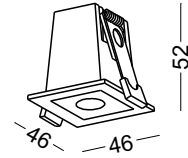

code **LDC721**
casing aluminum / white painting
lamping SMD 2W / Ra>80 / 200LM
Beam 24 degree /
2700K/3000K/4000K/6000K
installation IP20
Cut-out 38X38mm