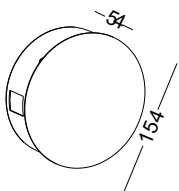

code **LWA552**
casing stainless steel / black painting
lamping LED 2x3W / Ra>80 / 240LM
Beam 8 degree
2700K/**3000K**/4000K/6000K
installation IP65