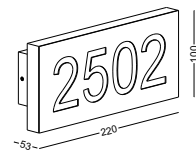

code **LWA294B**

casing aluminum base/white paint
stainless steel cover / nickle

lampping LED 9W / Ra>80 /900LM

Beam indirect light / acrylic diffuser
2700K/~~3000K~~/4000K/6000K

installation IP20

surface customizable material steel

- black paint equal to RAL9011
- white paint similar to RAL9003
- concrete grey paint similar to RAL7037

cover customized to be any drawing