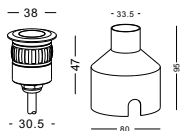

code **ODL020**

stainless steel 316 cover / brass heat sink / aluminum installation case

casing stainless steel+brass/ lamping LED 1W / Ra>80 / 70LM / Beam 10/20/30 degree / 2700K/3000K/4000K/6000K red / green / blue /

installation **CE IP67** supplied with external 100-240V input Ip67 LED driver /check installation in next page