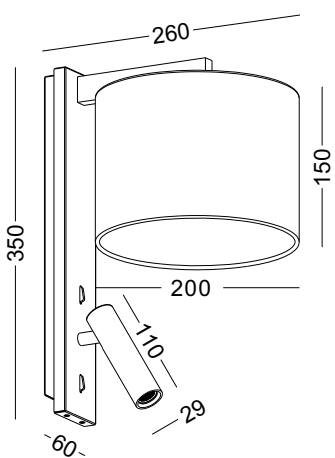

code **LWA335-WT**
casing steel+fabric / white painting
lamping LED 3W+E14 / Ra>80 / 120LM
Beam 30 degree for the spot
2700K/3000K/4000K/6000K
installation IP20

code **LWA335-CR**
casing steel+fabric / chrome plated
lamping LED 3W+E14 / Ra>80 / 120LM
Beam 30 degree for the spot
2700K/3000K/4000K/6000K
installation IP20

code **LWA335-BK**
casing steel+fabric / black painting
lamping LED 3W+E14 / Ra>80 / 120LM
Beam 30 degree for the spot
2700K/3000K/4000K/6000K
installation IP20

surface customizable concrete grey paint similar to RAL7037