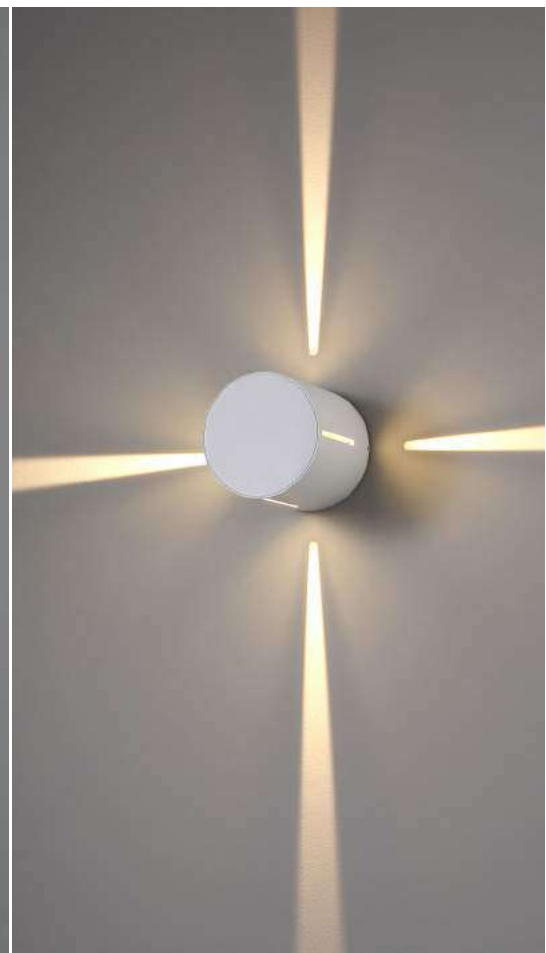

code **LWA405-WT**
casing aluminum / white painting
lamping LED 3W / Ra>80 / 300LM
Beam 8 degree
2700K/~~3000K~~/4000K/6000K
installation IP65

code **LWA406-WT**
casing aluminum / white painting
lamping LED 2x3W / Ra>80 / 600LM
Beam 8 degree
2700K/~~3000K~~/4000K/6000K
installation IP65

code **LWA407-WT**
casing aluminum / white painting
lamping LED 4x3W / Ra>80 / 1200LM
Beam 8 degree
2700K/~~3000K~~/4000K/6000K
installation IP65