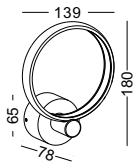

code **LWA223**

casing aluminum / chrome plated

lampping led 6W / Ra>80 / 600LM

Beam light inside the ring /

2700K/3000K/4000K/6000K

installation IP20

surface customizable

black paint equal to RAL9011

white paint similar to RAL9003

concrete grey paint similar to RAL7037