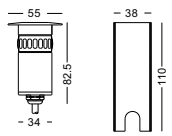

code **ODL020-IN12**

stainless steel 316 cover / aluminum heat sink / aluminum installation case

casing stainless steel+aluminum / lamping LED 1W / Ra>80 / 70LM / Beam 10/20/30 degree / 2700K/3000K/4000K/6000K/red / green / blue

installation **IP67**

supplied with built-in DC 12/24V input LED driver /check installation in next page

code **ODL024-IN12**

stainless steel 316 cover / brass heat sink / aluminum installation case

casing stainless steel+aluminum / lamping LED 3W / Ra>80 / 120LM / Beam 15/30/45/60 degree / 2700K/3000K/4000K/6000K/red / green / blue

installation **IP67**

supplied with built-in DC 12/24V input LED driver /check installation in next page

code **ODL001-IN12**

aluminum cover / aluminum heat sink / aluminum installation case

casing aluminum / lamping LED 3W / Ra>80 / 120LM / Beam 15/30/45/60 degree / 2700K/3000K/4000K/6000K/red / green / blue / RGB

installation **IP67**

supplied with built-in DC 12/24V input LED driver /check installation in next page