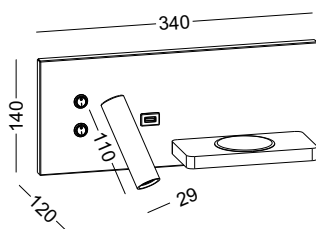

wireless charging board
on the right side

code **LWA419-BK**
casing steel / black painting
lamping LED 3W spot+4W background light
/ Ra>80 /120LM+400lm
Beam 30 degree for the spot
2700K/**3000K**/4000K/6000K
installation IP20

Wireless charging 5V / 0.1-1A
USB charging 5V / 2A

code **LWA419-WT**
casing steel / white painting
lamping LED 3W spot+4W background light
/ Ra>80 /120LM+400lm
Beam 30 degree for the spot
2700K/**3000K**/4000K/6000K
installation IP20

Wireless charging 5V / 0.1-1A
USB charging 5V / 2A