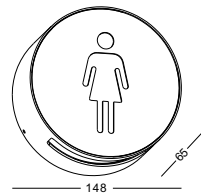

code **LWA486-WT**
casing aluminum / black+white painting
lamping SMD 6W / Ra>80 / 600LM
Beam 2700K/3000K/4000K/6000K
installation IP65

surface customizable concrete grey paint similar to RAL7037