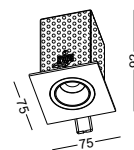

CCT available / for COB lamp

LDC451

aluminum / white painting / black plated shield
COB 7W / Ra>90 / 560lm / 24 degree / 3000K

Cut-out 60x60mm