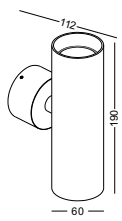

code **DS032-SL**
casing aluminum / anodized silver
lamping 2xGu10 socket supplied with
2x 5W LED bulbs/ Ra>80 /860LM
Beam 30 degree /
2700K/**3000K**/4000K/6000K
installation IP20

surface
customizable

- concrete grey paint
  similar to RAL7037
- anodized gold
  brushed circular