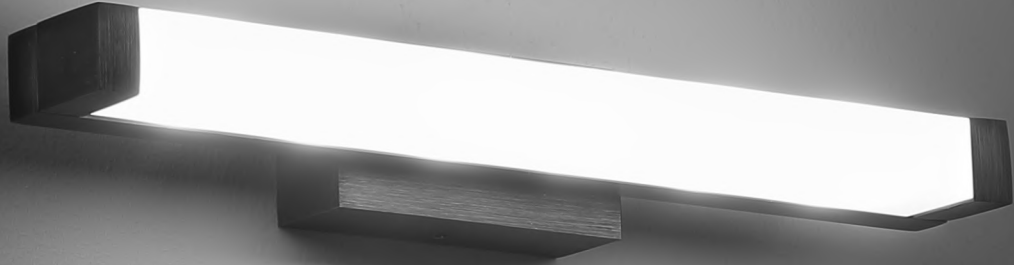

code **LWA 195**
casing Aluminum / anodized silver
lamping LED 6W / Ra>80 / 420LM
Beam acrylic diffuser /
2700K/~~3000K~~/4000K/6000K
installation IP20

surface customizable anodized silver
 brushed linear
 white paint
similar to RAL9003
 concrete grey paint
similar to RAL7037