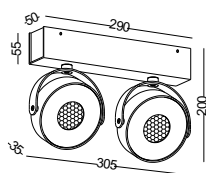

IP20

code **LBL270-BK**
casing aluminum / black painting
lamping COB 2x16W / Ra>90 / 2560lm
2700K/**3000K**/4000K/6000K
Beam 10/**20**/30 degree
with 3mm honeycomb