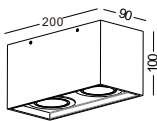

code **BLO02-BK**

casing aluminum / black painting / 2x Gu10 socket / bulb not included

installation IP20

surface customizable

concrete grey paint similar to RAL7037