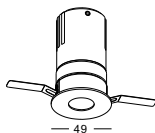

LDC435

aluminum / white painting / black plated shield
COB 7W / Ra>90 / 560lm / 15 degree / 3000K

Cut-out dia 43mm