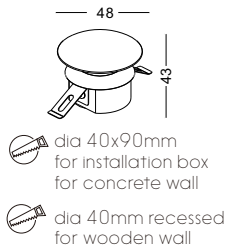

code **LSL014-BK**
casing aluminum / black painting
lamping LED 1W / Ra>80 / 70LM
Beam acrylic diffuser/
2700K/**3000K**/4000K/6000K
installation **IP20**
supply with aluminum installation box