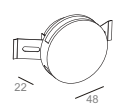

code **LSL004**
casing aluminum / anodized silver
lamping LED 1W / Ra>80 / 70LM
Beam no lense /
2700K/3000K/4000K/6000K

installation **CE** **IP20**