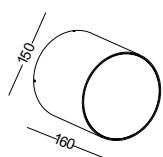

code **LWA408-WT**
casing aluminum / white painting
lamping LED 3W / Ra>90 / 300LM
Beam 60 degree
2700K/**3000K**/4000K/6000K
installation IP65