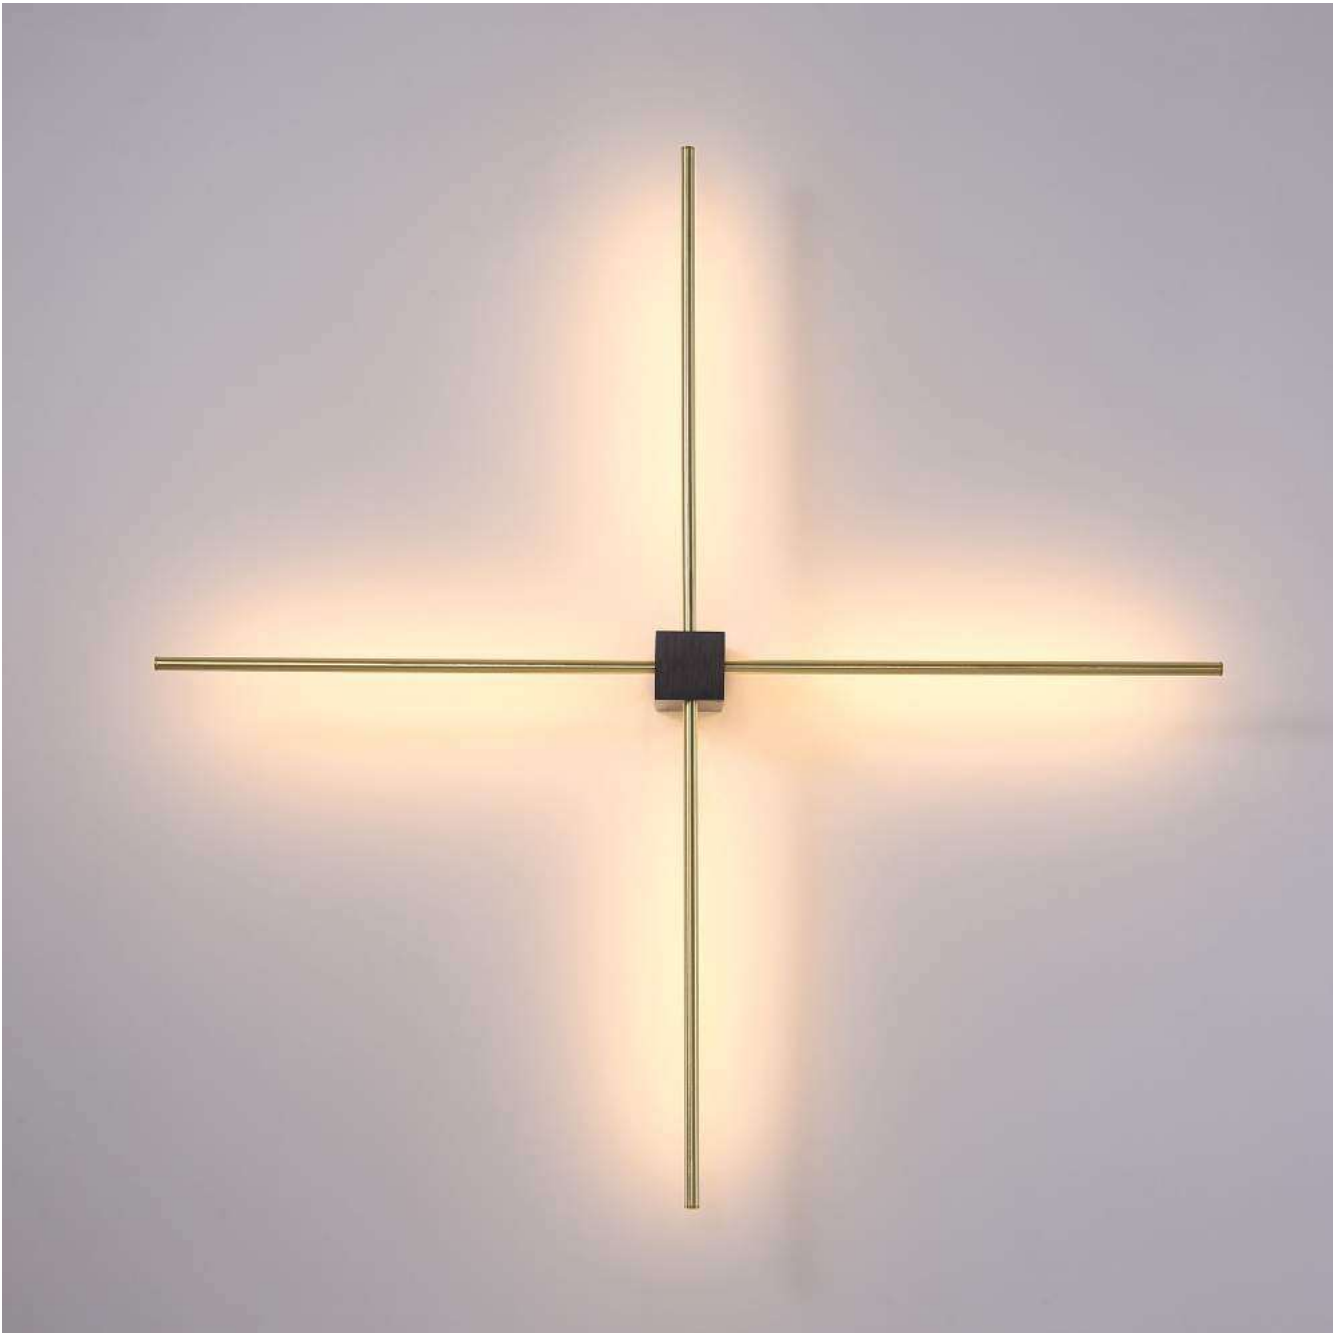

code **LWA393**
casing aluminum / anodized black + gold
lamping LED 20W / Ra>80 / 2000LM
Beam indirect light
2700K/~~3000K~~/4000K/6000K
installation IP20