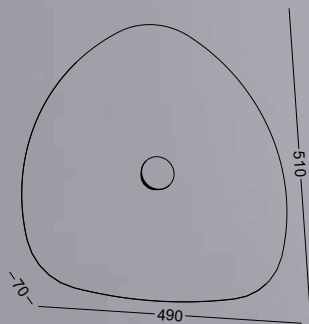

code LWA457
casing steel
lamping LED 5W
/ Ra>90 /430lm
Beam acrylic diffuser
2700K/3000K/4000K/6000K
installation IP20