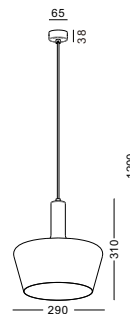

code **LPL314-BK**
casing Steel
finishing outer/black painting
inner/ white painting
lamping E27 Socket
installation ceiling surface mount
black fabric cable 1M long customizable
☐ Ⓛ CE ⚠ IP20 ⚠ 1.31kg