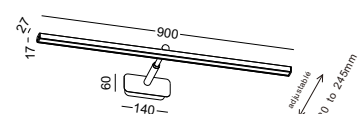

casing aluminum / black painting

lamping LED 11W / Ra>80 / 1100lm

Beam acrylic diffuser

2700K/3000K/4000K/6000K

installation     IP20

height adjustable from 185mm to 250mm

code **LWA519-BK**

casing aluminum / black painting