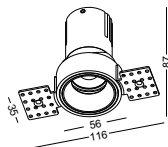

Cut-out dia 60mm

LDC445

aluminum / white painting / black plated shield
COB 7W / Ra>90 / 560lm / 24 degree / 3000K

Cut-out dia 65mm

LDC446

aluminum / white painting / black plated shield
COB 9W / Ra>90 / 800lm / 24 degree / 3000K