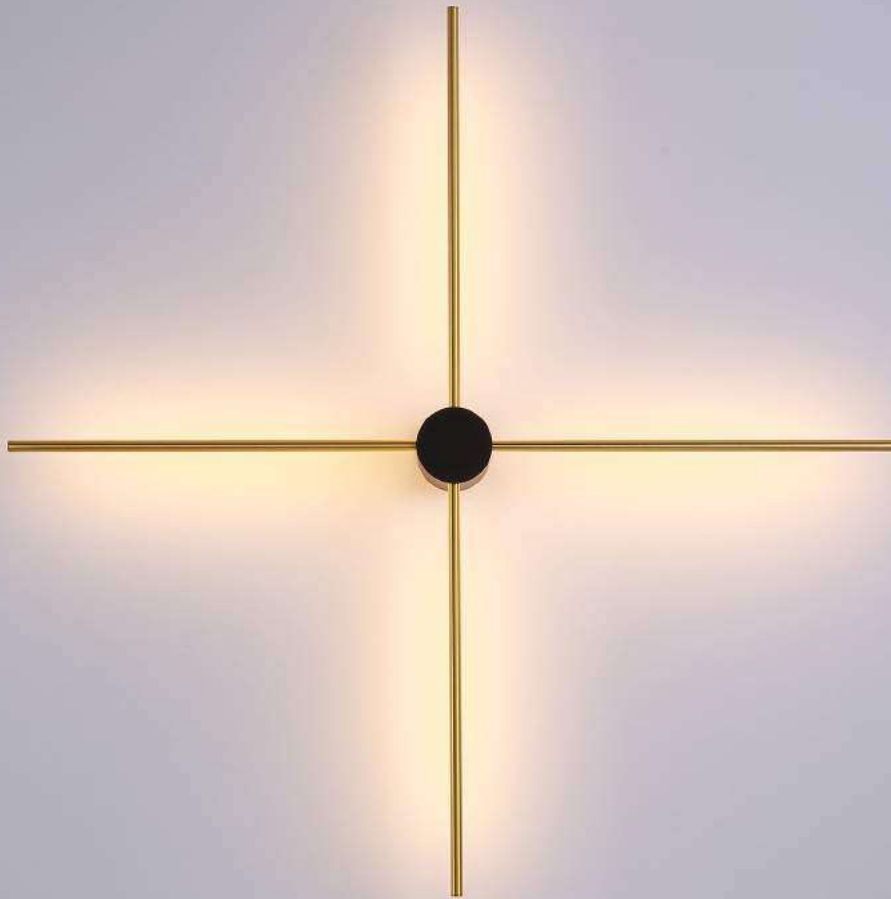

code **LWA470**
casing aluminum / anodized gold+black
lamping LED 20W / Ra>80 / 2000lm
Beam acrylic diffuser
2700K/3000K/4000K/6000K
installation IP20