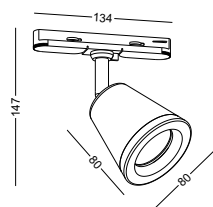

surface customizable

- chrome plated
- concrete grey paint similar to RAL7037