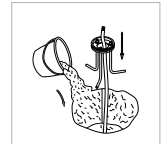

LED GARDEN AND PATH LIGHTS

code **LFL026**

casing aluminum

finishing black painting

lamping SMD 10W

Lumens 1000LM

CRI Ra>80

Beam Solid acrylic diffuser

led color 2700K/~~3000K~~/4000K/6000K

Input AC 100-240V

built-in power-supply

installation IP65

code **LFL026-12V**

Input DC 12/24V

built-in power-supply

installation in parallel

surface customizable

concrete grey paint similar to RAL7037

code	A/mm	B/mm	C/mm	D/mm
LFL026	60	700	150	225