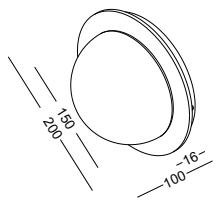

code **LWA447-WT**
casing steel / white painting
lamping LED 4W
/ Ra>80 /400lm
Beam white glass shade
2700K/**3000K**/4000K/6000K
installation IP20

code **LWA447-BK**
casing steel / black painting

code **LWA447-GD**
casing stainless steel gold
lamping LED 4W
/ Ra>80 /400lm
Beam white glass shade
2700K/**3000K**/4000K/6000K
installation IP20

code **LWA447-CR**
casing stainless steel