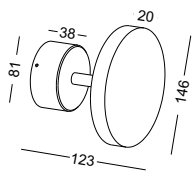

code **LWA489**
casing aluminum / black painting
lamping SMD 10W / Ra>80 / 1000LM
Beam 2700K/3000K/4000K/6000K
installation IP65

surface customizable white paint similar to RAL9003
concrete grey paint similar to RAL7037