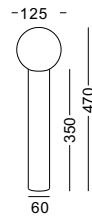

code **LFL038**

LFL039

LFL040

casing aluminum

finishing black painting

lampping COB 6W

lumens 500LM

CRI Ra>90

Beam acrylic diffuser

2700K/**3000K**/4000K/6000K

installation IP65

check manul before
installation

surface customizable white paint
similar to RAL9003
 concrete grey paint
similar to RAL7037