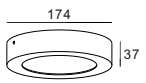

code **LBL201-BK**

surface customizable

■ concrete grey paint similar to RAL7037

casing aluminum / black painting / lamping SMD 12W / Ra>80 / 1200LM / wide flood / 2700K/~~3000K~~/4000K/6000K

installation ■ ⊕ CE ▽ IP20 check photometric on page 001/ Customized to be Dimmable in TRIAC/DALI/0-10V