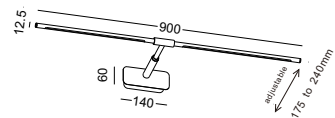

code **LWA509-BK**
casing aluminum / black painting
lamping LED 10W / Ra>80 / 1000lm
Beam acrylic diffuser
2700K/3000K/4000K/6000K
installation IP20
height adjustable from 175mm to 240mm