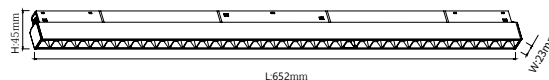

code **LSP720**

casing aluminum / black painting
lamping Osram SMD 36W / Ra>90 / 3240LM
Beam **24** / 36 degree /
3000K/4000K/6000K
Lamp size :L652*W23*H45mm