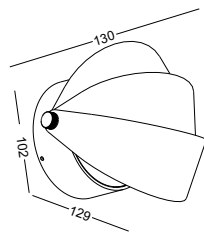

code **LWA450-WT**
casing aluminum / white painting
lamping COB 3W / up and down light
/ Ra>90 / 300lm
Beam shade adjustable
2700K/**3000K**/4000K/6000K
installation IP65