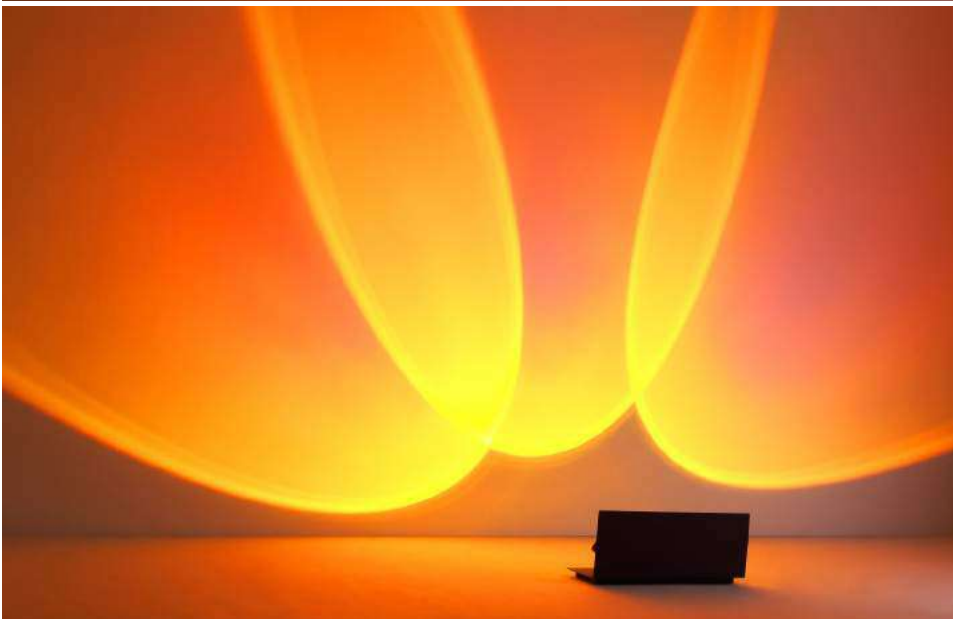

code **LSP235**
casing aluminum / black painting
lamping CREE XML 3x6W
/ Ra>80 / 1200lm
Beam crystal glass lens /2000K
/color film
installation IP65