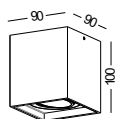

code **BL001-WT**

casing aluminum / white painting / Gu10 socket / bulb not included

installation IP20

surface customizable

concrete grey paint similar to RAL7037