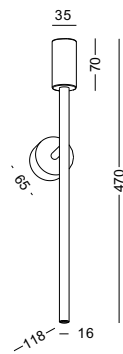

code **LWA440-WT**
casing aluminum / white painting
lamping LED 1W spot+1W acrylic diffuser
/ Ra>80 /70lm+70lm
Beam 30 degree for the spot
2700K/**3000K**/4000K/6000K
installation ☒ ☐ ☐ ☐ ☐ IP20