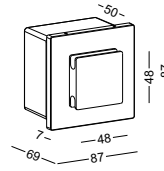

code **ODL059-WT**
casing aluminum / white painting
lamping CREE 3W / up and down light
/ Ra>80 / 120lm
Beam 2700K/**3000K**/4000K/6000K
installation **IP65**
installed with a standard 86mm switch box
for indoor and outdoor