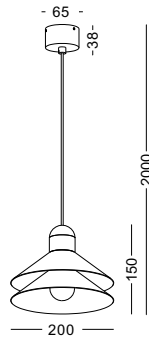

LED PENDANT MEASUREMENTS

LPL404