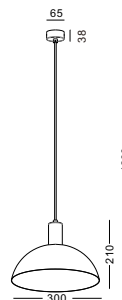

code **LPL316-BK**
casing Steel
finishing outer/black painting
inner/ white painting
lamping E27 Socket
installation ceiling surface mount
black fabric cable 1M long customizable
☐ Ⓟ CE ▽ IP20 ▲ 0.98kg