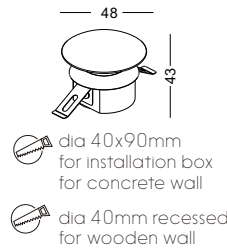

code **LSL014-WT**
casing aluminum / white painting
lamping LED 1W / Ra>80 / 70LM
Beam acrylic diffuser/
2700K/**3000K**/4000K/6000K
installation **IP20**
supply with aluminum installation box