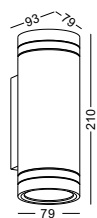

surface customizable
white paint similar to RAL9003
concrete grey paint similar to RAL7037

code **LWA281**
casing aluminum / black painting
lamping up 3W / down 6W / Ra>80 / 670LM
Beam up 8 degree and down 38 degree
2700K/3000K/4000K/6000K
installation IP65