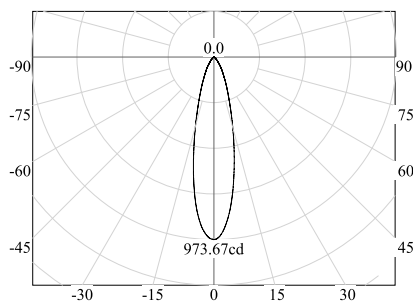

surface customizable

concrete grey paint similar to RAL7037

Equal to 5 inch

code **LBL275-BK / LBL275-WT**

casing aluminum / black / white painting

lampping CREE COB 1507 / 12W

CRI Ra>90

Lumens 930 lm (lamp output/3000K)

Beam 50 degree / check photometrics

lamp color 2700K / **3000K** / 5000K

installation

test condition: ta 25 degree / 3000K