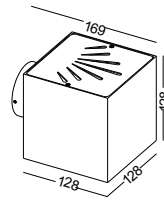

code **LWA300G-WT**
casing aluminum / white paint
lamping LED 6W / Ra>90 / 500LM
Beam decorative /
2700K/**3000K**/4000K/6000K
installation IP65

surface customizable black paint equal to RAL9011
concrete grey paint similar to RAL7037