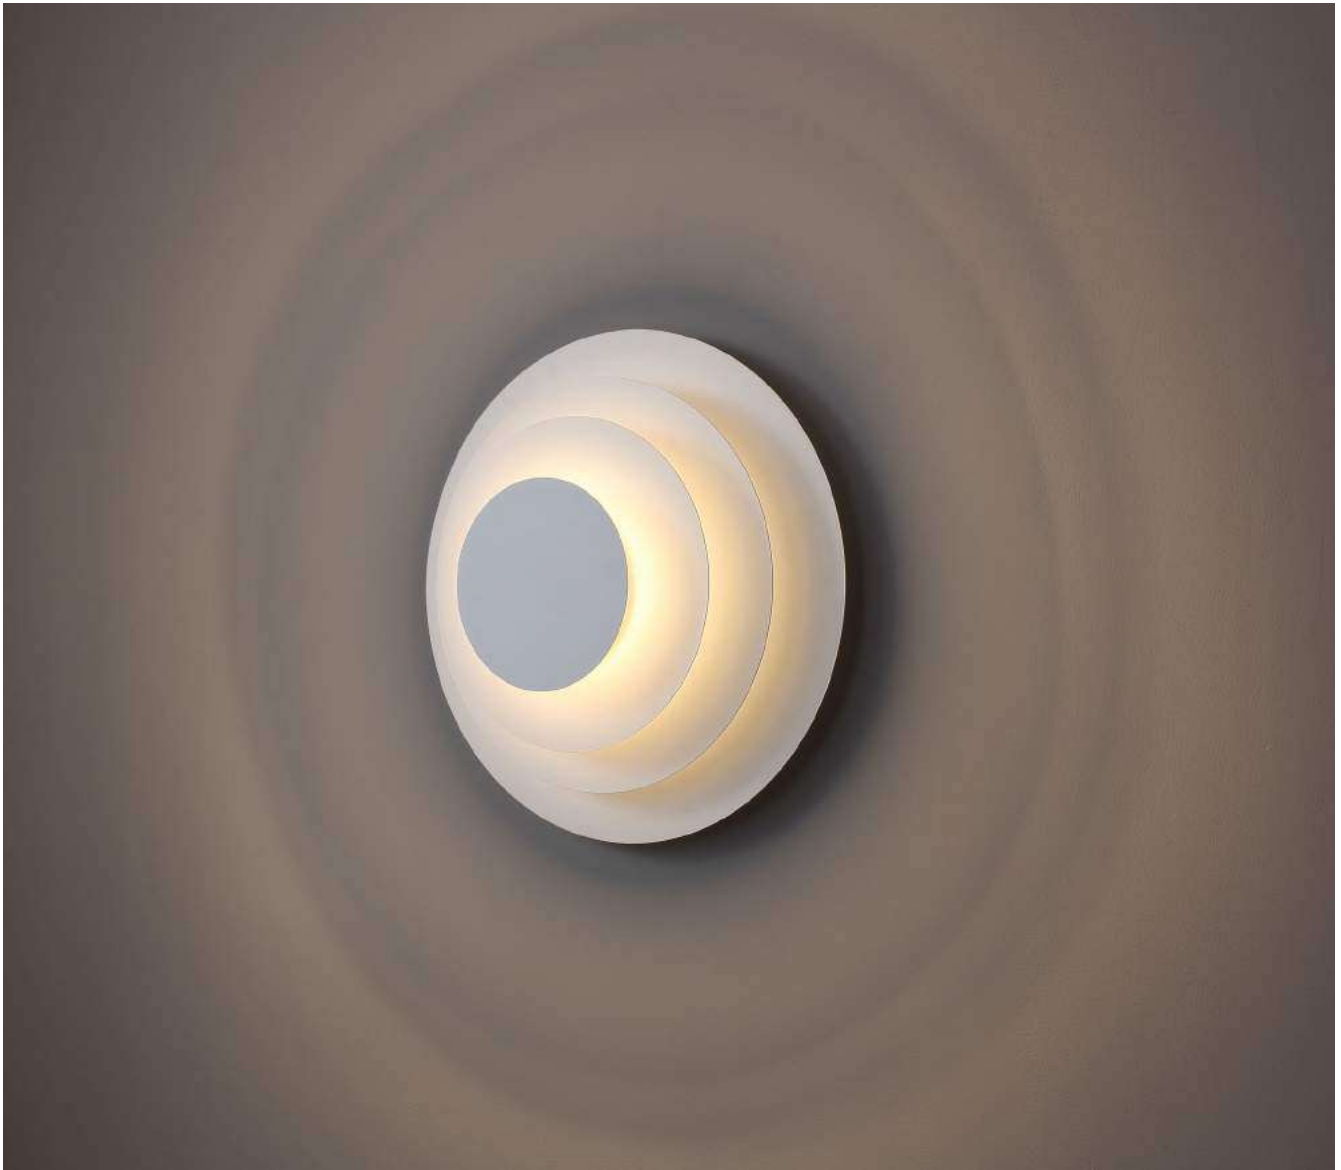

code **LWA318-WT**
casing steel sheet / white paint / aluminum heat sink
lamping LED 18W / Ra>80 / 1800LM
Beam indirect light / 2700K/3000K/4000K/6000K
installation IP20

code **LWA318-GR**
casing steel sheet / grey paint

Related product type
ceiling surface mount / pendant