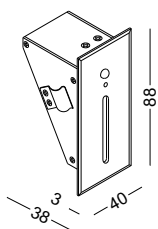

code [LSL711-BK](#)

casing Aluminium / black painting

lampping SMD 3W / Ra>80 / 170lm

Beam wide beam

2700K/~~3000K~~/4000K/6000K

installation IP20

installation with a 74x39x52mm steel box
cut-off 85mmx45mmxdepth 55mm

equipped with infrared and light sensor

code [LSL711-WT](#)

casing Aluminium / white painting

code [LSL711-GR](#)

casing Aluminium / grey painting