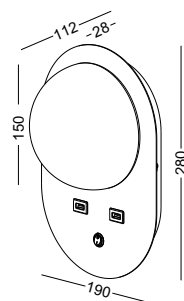

code **LWA448-CR**
casing stainless steel
lamping LED 4W
/ Ra>80 / 400lm
Beam white glass shade
2700K/~~3000K~~/4000K/6000K
installation IP20
with 2 pieces of 5V/1A USB charger