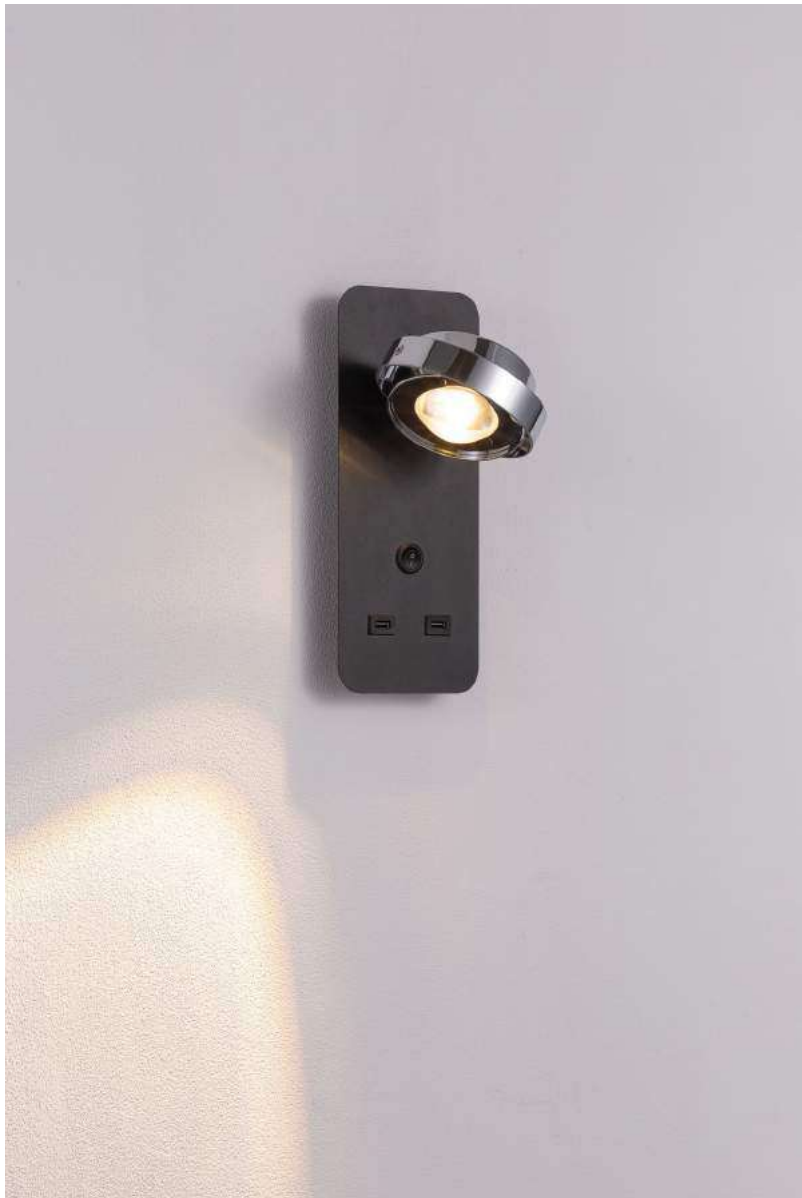

code **LWA494-WT**
casing steel+aluminum
white painting+crome plated
lamping COB 5W / Ra>90 /430LM
Beam crystal lens
2700K/**3000K**/4000K/5000K
installation IP20
Supplied with 2pcs 5V/1A USB charge port

code **LWA494-BK**
casing steel+aluminum
black painting+crome plated
lamping COB 5W / Ra>90 /430LM
Beam crystal lens
2700K/**3000K**/4000K/5000K
installation IP20
Supplied with 2pcs 5V/1A USB charge port