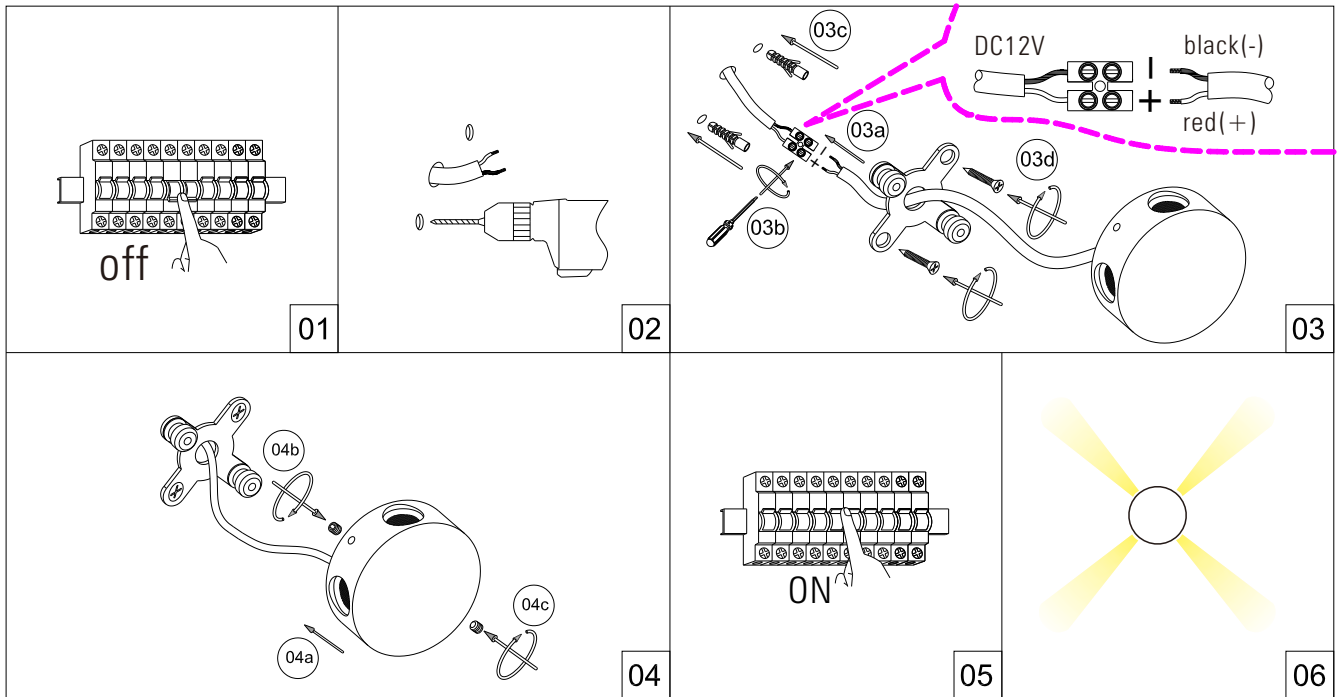

DC 12V SERIES INSTALLATION