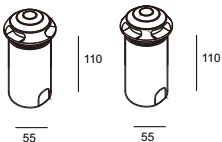

code **ODL009 / ODL010**

casing aluminum / anodized silver / lamping LED 3W / Ra>80 / 120LM / Acrylic diffuser / 2700K/**3000K**/4000K/6000K
red / green / blue

installation **CE IP65** cut-off dia50x120mm for installation box

surface customizable concrete grey paint similar to RAL7037 anodized black sandblasted