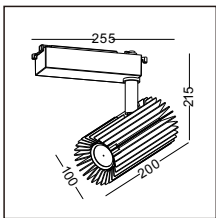

code LSP190-SL
casing aluminum
finishing anodized silver
lamping CREE COB 1512
20 Watt
Lumens 1600LM
CRI Ra>90
Beam 10 / 20 / 30
lamp color 2700K/3000K/4000K/6000K
Input AC220-240V
installation single circuit/3 line track

▲ Net Weight 1.26kg

lens available

surface customizable
concrete grey paint similar to RAL7037
anodized gold sandblasted

code LSP190-BK
casing aluminum
finishing anodized black
lamping CREE COB 1512
20 Watt
Lumens 1600LM
CRI Ra>90
Beam 10 / 20 / 30
lamp color 2700K/3000K/4000K/6000K
Input AC220-240V
installation single circuit/3 line track

▲ Net Weight 1.26kg

lens available

surface customizable
concrete grey paint similar to RAL7037
anodized gold sandblasted

code LSP190-WT
casing aluminum
finishing white coated
lamping CREE COB 1512
20 Watt
Lumens 1600LM
CRI Ra>90
Beam 10 / 20 / 30
lamp color 2700K/3000K/4000K/6000K
Input AC220-240V
installation single circuit/3 line track

▲ Net Weight 1.26kg

lens available

surface customizable
concrete grey paint similar to RAL7037
anodized gold sandblasted