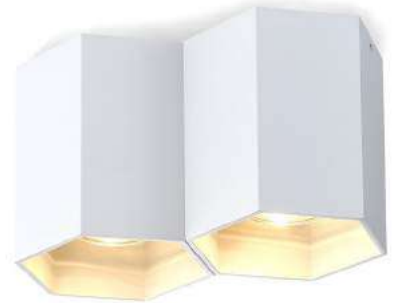

HEXAGON SERIES
Gu10 SOCKET
SURFACE
DOWNLIGHT

surface
customizable
■ concrete grey paint
similar to RAL7037

5W COB
GU10 LED
BULB
RECOMMENDED

code [LBL252-BK](#) / [LBL252-WT](#) / [LBL252-GD](#) / [LBL252-SL](#)

casing aluminum / black painting / white painting / anodized gold / anodized silver / lamping 2X Gu10 socket Max 50w / surface mount

installation IP20 / bulb not included / Gu10 5W LED Bulb recommended