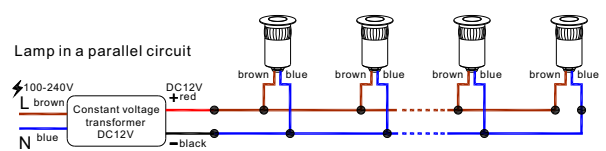

code **ODL049A-IN12**
 input voltage 12/24V
 installation IP67

installation guide

100-240V input

DC 12V input

do not connect directly to the 220V main

LED GARDEN AND PATH LIGHTS

LED GARDEN AND PATH LIGHTS

code **LFL030**