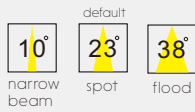

code LDC358

casing aluminum / black painting

lampping cob 3x6W / Ra>90 /1500LM

Beam 10 / 23 / 38 degree

2700K/3000K/4000K/6000K

installation cut-out 240x93mm

reflector available