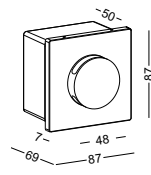

code **ODL061-WT**
casing aluminum / white painting
lamping CREE 3W / up and down light
/ Ra>80 / 120lm
Beam 2700K/**3000K**/4000K/6000K
installation **IP65**
installed with a standard 86mm switch box
for indoor and outdoor