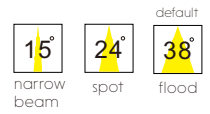

OFFICE PENDANT / LED HIGH BAY

reflector available

- aluminum heat sink
  steel lamp shade
- default five colors finish
  black/white/red/green/
  yellow
- 15/24/38 degree reflector
  optional
- supplied with 2m hanging cable
- good for office, retail shop,
  restaurant, café shop, and etc.

code LPL302-BK / LPL302-WT

casing aluminum casing / black paint / lamping COB 20W / Ra>90 / 1600LM / Beam 15/24/38 degree /
steel lamp shade / white paint

2700K/3000K
/4000K/6000K

installation IP20 lamp shade dia350mm x 250mm 2meter cable / cable length customizable