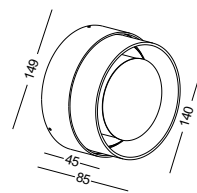

code **LWA358-WT**
casing aluminum / white painting
lamping LED 10W / Ra>80 / 1000LM
Beam Acrylic diffuser
2700K/3000K/4000K/6000K
installation IP65